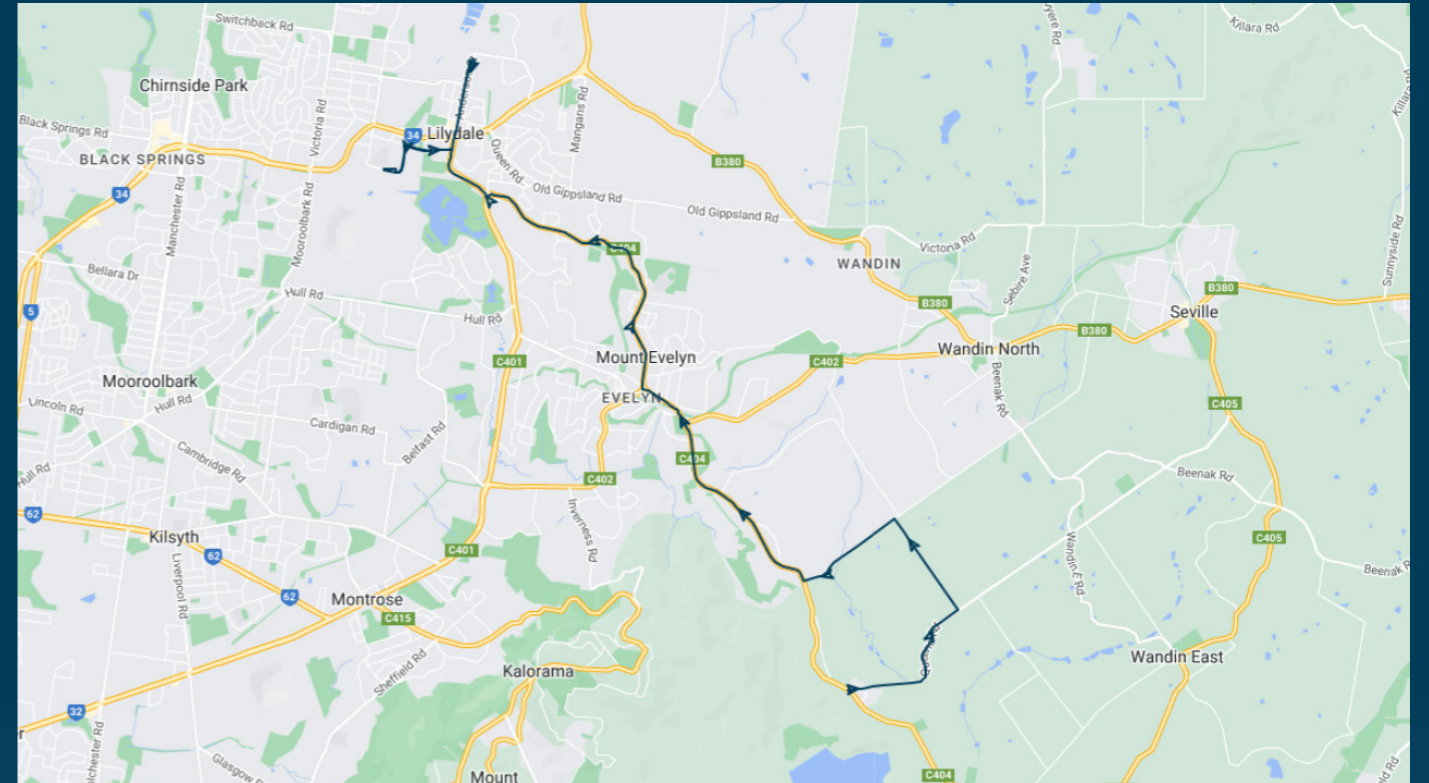

Lilydale High School

Route: 3410 | Morning

TURN DIRECTIONS

Depart Croydon Station via Pierson Drive into Railway Grove, left Devon Street, right Main Street, left Mt Dandenong Road, left Canterbury Road into Swansea Road, left Anderson Street, left Hardy Street, left Hutchinson Street, right Melba Avenue, left Hutchinson Street, right Hardy Street, right Anderson Street, left Hereford Road, left Old Hereford Road

To view our list of live tracked services, visit www.venturabus.com.au

Lilydale High School

Route: 5225 (SBSC)| Morning

Stop ID	Stop Name	Time	Stop ID	Stop Name	Time
14555	Queens Rd/Monbulk Rd	07:45			
	Channel Rd/Queens Rd	07:46			
	171 Queens Rd	07:47			
	Queens Rd/Lewis Rd	07:48			
	Hunter Rd/Lewis Rd	07:49			
14684	Margaret Rd/Monbulk Rd	07:52			
23383	Oasis Camp/Monbulk Rd	07:53			
14687	Aqueduct Rd/Monbulk Rd	07:54			
14687	Joy Ave/Monbulk Rd	07:55			
14587	Mt Evelyn Roundabout	08:00			
44542	Lilydale High School	08:07			
44541	Mt Lilydale Mercy College	08:15			

Lilydale High School

Route: 5225 (SBSC) | Morning

TURN DIRECTIONS

Via Monbulk Rd, left Queens Rd, left Lewis Rd, left Hunter Rd, right Monbulk Rd, right Hereford Rd, right Swansea Rd, into Anderson St, left Hardy St, into John St, left Hutchinson St, into Melba Ave, right into Lilydale High School, exit and left Melba Ave, Into Hutchinson St, right John St, into Hardy St, left Anderson St to Mt Lilydale Mercy College.

You can also download the Ventura Tracker app to view real time bus locations of all services

Lilydale High School

Route: 2569 | Afternoon

Stop ID	Stop Name	Time	Stop ID	Stop Name	Time
44542	Lilydale High School	15:10			
46241	Lilydale Marketplace	15:10			
7443	John Street	15:13			
23523	Peden Street	15:17			
22273	Edward Road	15:22			
22149	Rollway Rise	15:23			
22151	West Haven Court	15:25			
7567	Sheppard's Lane	15:26			
7566	Rolling Hills PS	15:27			
16609	Mooroolbark Road	15:30			
12868	Blue Ridge Drive	15:32			
44543	Lilydale Adventist Academy	15:35			