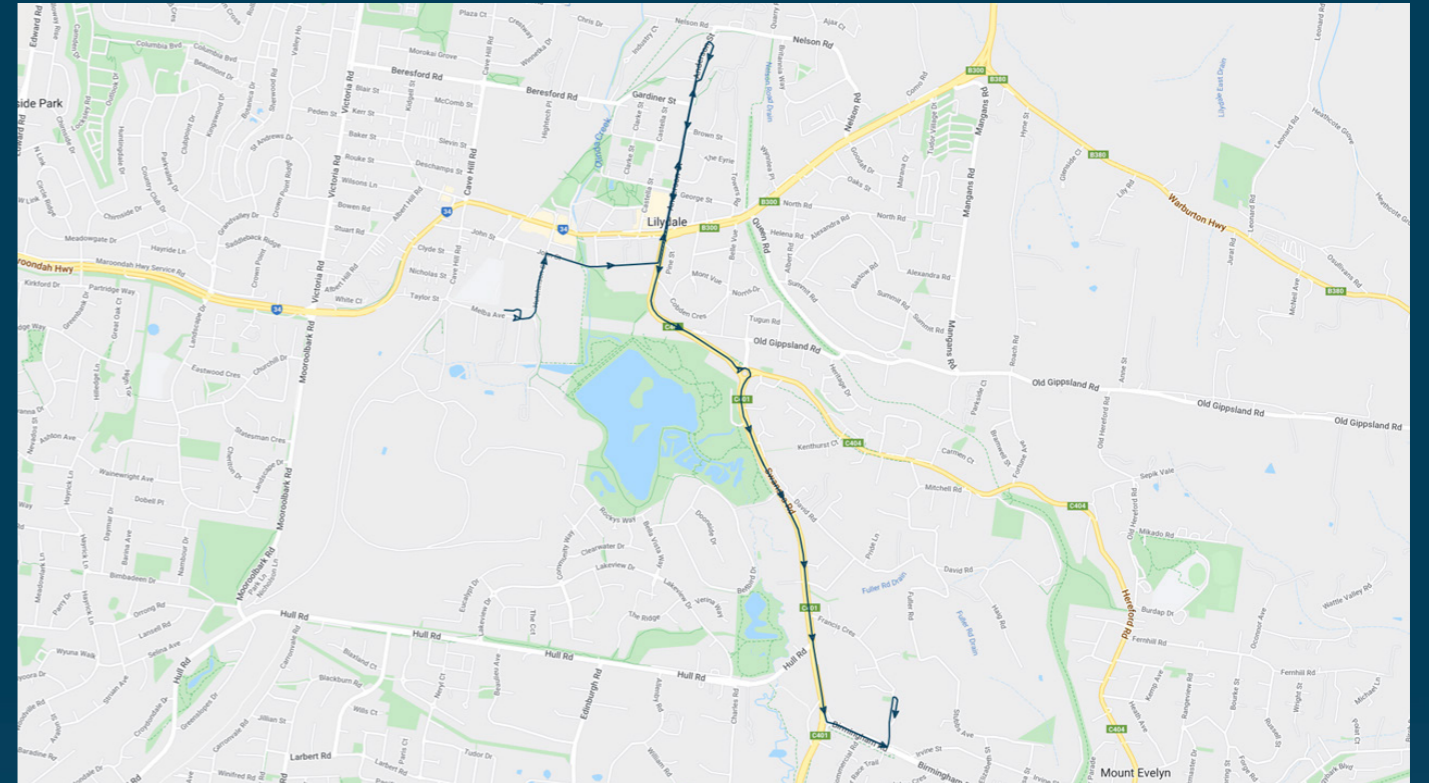

Lilydale High School

Route: 2569 | Afternoon

TURN DIRECTIONS

Depart Lilydale High School via Melba Avenue, left Hutchinson Street, left Maroondah Highway, right Victoria Road, left Switchback Road, left Edward Road, left Maroondah Highway, right Mooroolbark Road, left Hull Road, right Edinburgh Road

You can also download the Ventura Tracker app to view real time bus locations of all services

Lilydale High School

Route: 2579 | Afternoon

Stop ID	Stop Name	Time	Stop ID	Stop Name	Time
44542	Lilydale High School	15:20			
46241	Lilydale Marketplace	15:20			
44541	Mt Lilydale Mercy College	15:25			
12820	Gardiner Street	15:30			
12819	The Eyrie	15:31			
12818	Maroondah Highway	15:31			
40197	Cobden Crescent	15:32			
40198	Old Gippsland Road	15:33			
14533	Cashins Mill Place	15:35			
14534	David Road	15:35			
14535	Nicholson Crescent	15:36			
44544	Birmingham Primary School	15:40			

Lilydale High School

Route: 2579 | Afternoon

TURN DIRECTIONS

Depart Lilydale High School via Melba Avenue, left Hutchinson Street, right John Street into Hardy Street, left Anderson Street into Swansea, left Birmingham Road, left Francis Crescent to Birmingham Primary School