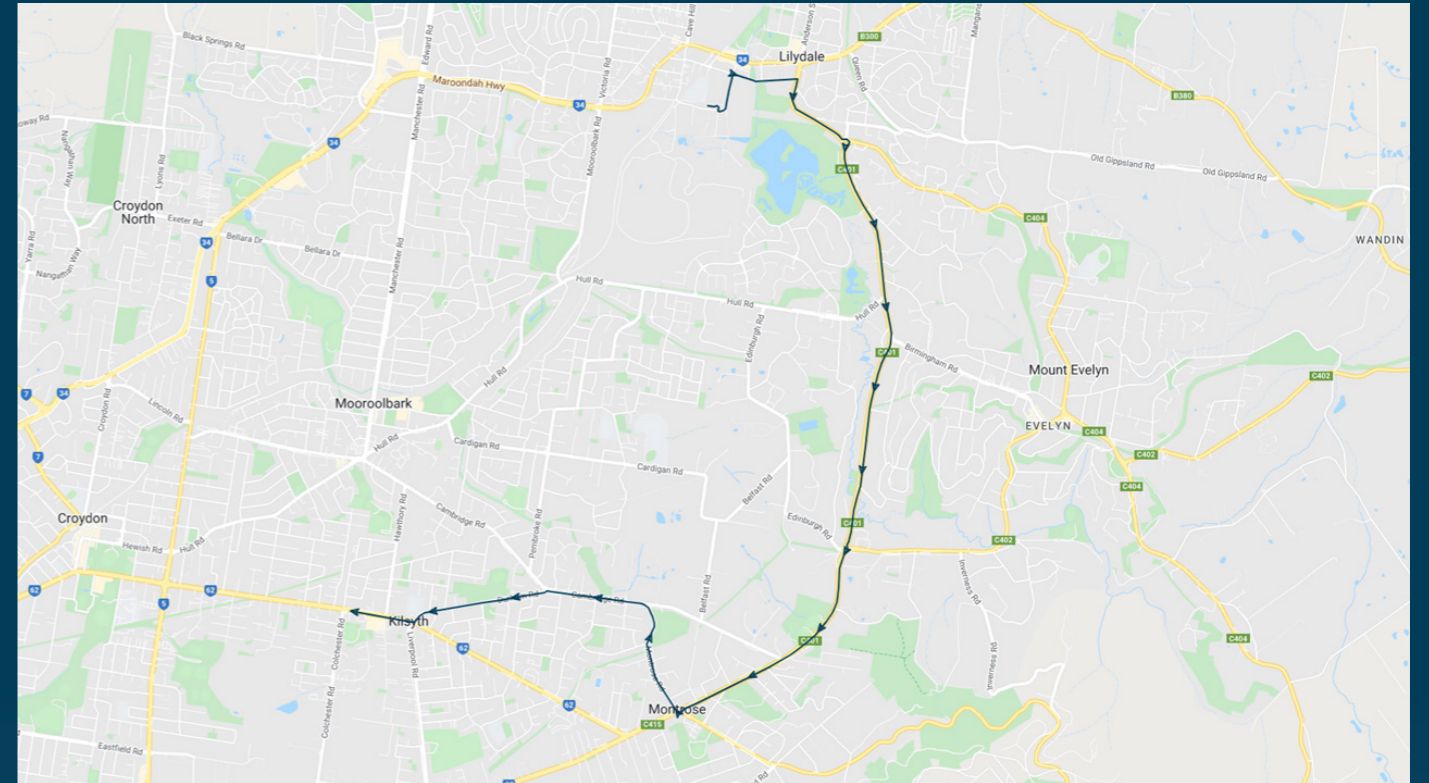

To view our list of live tracked services, visit www.venturabus.com.au

Times listed are estimated times only, it is advised to arrive at your stop earlier than the listed time to avoid missing your bus.

You can also download the Ventura Tracker app to view real time bus locations of all services

Lilydale High School

Route: 3403 | Afternoon

Stop ID	Stop Name	Time	Stop ID	Stop Name	Time
44542	Lilydale High School	15:15			
1492	York Road	15:27			
22052	Keith Hume Fraser Reserve	15:30			
22053	Belvedere Drive	15:31			
22054	Swansea Road	15:33			
22056	Mount Dandenong Tourist Road	15:33			
10295	Acacia Avenue	15:37			
10296	Alpine Way	15:38			
11081	Regina Street	15:39			
11082	Balmoral Street	15:40			
11083	Elizabeth Bridge Reserve	15:40			
11084	Hansen Park	15:41			
11085	Charles Street	15:42			
11086	Liverpool Road	15:43			
8948	Russo Place	15:44			
8949	Kilsyth Memorial Hall	15:45			

Lilydale High School

Route: 3403 | Afternoon

TURN DIRECTIONS

Depart Lilydale High School via Melba Avenue, left Hutchinson Street, right John Street, right Anderson Street, right Swansea Road, right Montrose Road, left Cambridge Road, left Durham Road, right Mt Dandenong Road