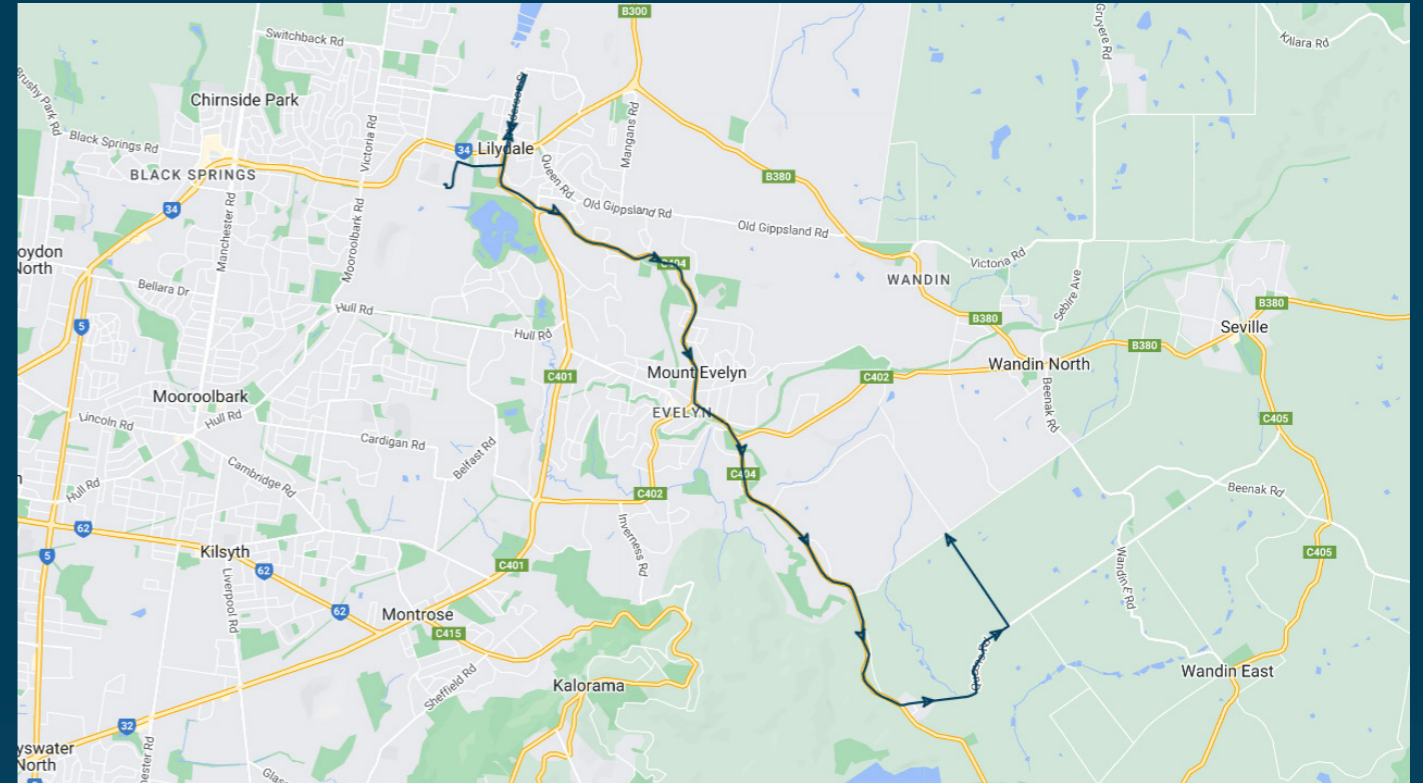

Lilydale High School

Route: 3411 | Afternoon

TURN DIRECTIONS

Depart Lilydale High School via Melba Avenue, left Hutchinson Street, right John Street, right Anderson Street into Hereford Road, right Youk Road, left Swansea Road, right Mt Dandenong Road, right Main Street, left Devon Street

To view our list of live tracked services, visit www.venturabus.com.au

Lilydale High School

Route: 5225 (SBSC)| Afternoon

Stop ID	Stop Name	Time	Stop ID	Stop Name	Time
44542	Lilydale High School	15:12			
44541	Mt Lilydale Mercy College	15:26			
22044	Mt Evelyn Roundabout - Birmingham Rd/Hereford Rd	15:40			
14547	Joy Ave/Monbulk Rd	15:41			
14548	Mt Evelyn PS - Clegg Rd/Monbulk Rd	15:42			
14549	Ormeau Rd/Monbulk Rd	15:43			
14550	McKillop Rd/Monbulk Rd	15:43			
14551	Margaret Rd/Monbulk Rd	15:44			
14555	Queens Rd/Monbulk Rd	15:49			
	Channel Rd/Queens Rd	15:50			
	171 Queens Rd	15:51			
	Queens Rd/Lewis Rd	15:52			
	Hunter Rd/Lewis Rd	15:53			

Lilydale High School

Route: 5225 (SBSC)| Afternoon

TURN DIRECTIONS

Depart Lilydale High School via Melba Ave, right John St, left Anderson St to Mt Lilydale Merch College, exit and left Andersont St, into Swansea Rd, left Hereford Rd, left Monbulk Rd, left Queens Rd, Lewis Rd to Hunter Rd.

You can also download the Ventura Tracker app to view real time bus locations of all services