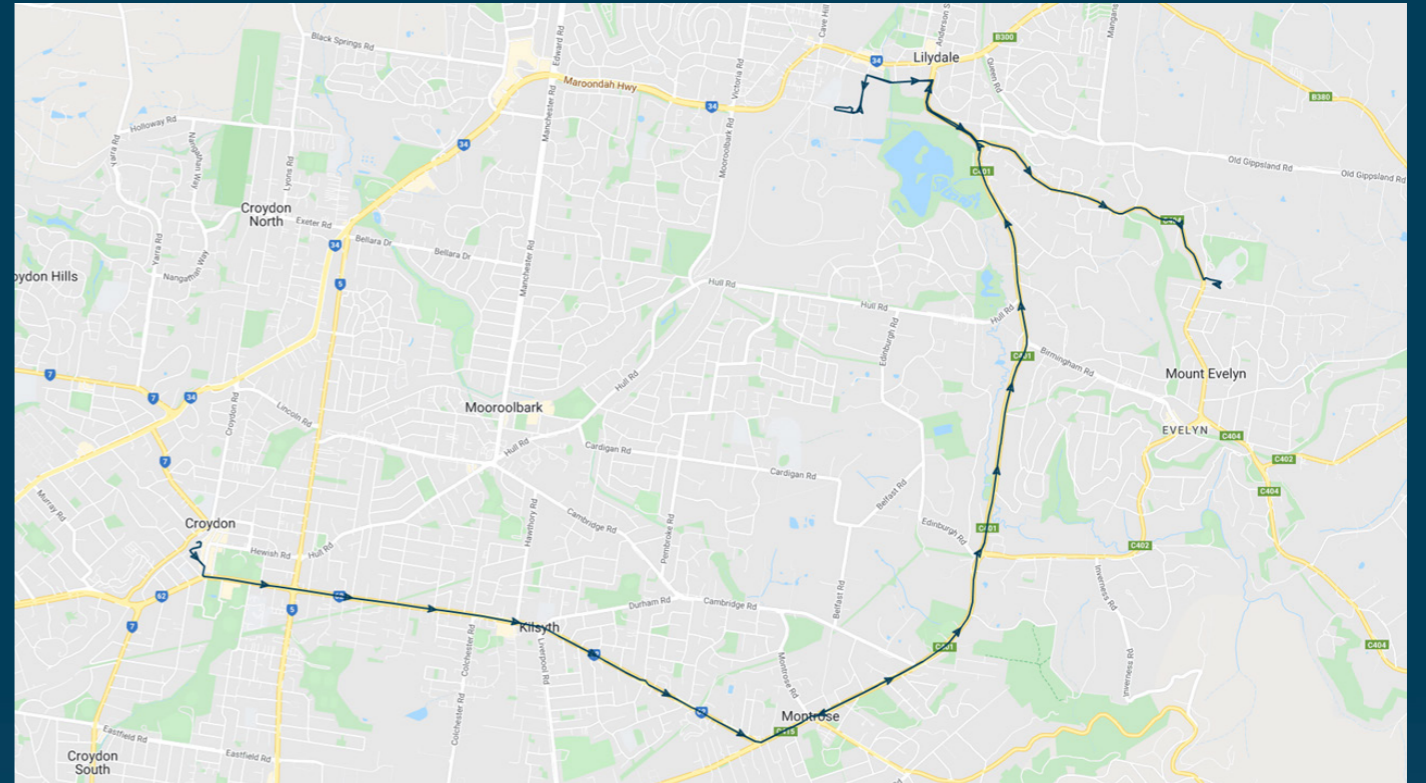

To view our list of live tracked services, visit www.venturabus.com.au

Times listed are estimated times only, it is advised to arrive at your stop earlier than the listed time to avoid missing your bus.

You can also download the Ventura Tracker app to view real time bus locations of all services

Lilydale High School

Route: 3410 | Morning

Stop ID	Stop Name	Time	Stop ID	Stop Name	Time
21279	Croydon Station	07:55			
9848	Main Street	07:55			
9847	Civic Square	07:56			
9846	Norton Road	07:57			
9845	Alfrick Road	07:57			
9844	Donald Street	07:58			
9843	Ruskin Avenue	07:58			
9842	Jarvis Avenue	07:59			
9841	Churchill Way	08:00			
9840	Glen Dhu Road	08:01			
9839	Hawthory Road	08:02			
9838	Kilsyth Primary School	08:02			
9837	Charles Street	08:02			
9836	Eothen Lane	08:03			
9835	St Richards Church	08:03			
9833	Denman Street	08:04			
9834	Balmoral Street	08:04			
9832	Mount Dandenong Road	08:05			
9831	Alpine Way	08:05			
9830	Bretby Way	08:06			
9829	Magnolia Grove	08:06			
22059	Montrose CFA	08:07			
9827	Montrose Road	08:08			
22057	Montrose Road	08:08			
22055	Greenhills Avenue	08:09			
10291	Belvedere Drive	08:10			
44542	Lilydale High School	08:25			
14583	Yarra Hills Secondary College	08:35			

Times listed are estimated times only, it is advised to arrive at your stop earlier than the listed time to avoid missing your bus.

You can also download the Ventura Tracker app to view real time bus locations of all services

Lilydale High School

Route: 3410 | Morning

TURN DIRECTIONS

Depart Croydon Station via Pierson Drive into Railway Grove, left Devon Street, right Main Street, left Mt Dandenong Road, left Canterbury Road into Swansea Road, left Anderson Street, left Hardy Street, left Hutchinson Street, right Melba Avenue, left Hutchinson Street, right Hardy Street, right Anderson Street, left Hereford Road, left Old Hereford Road