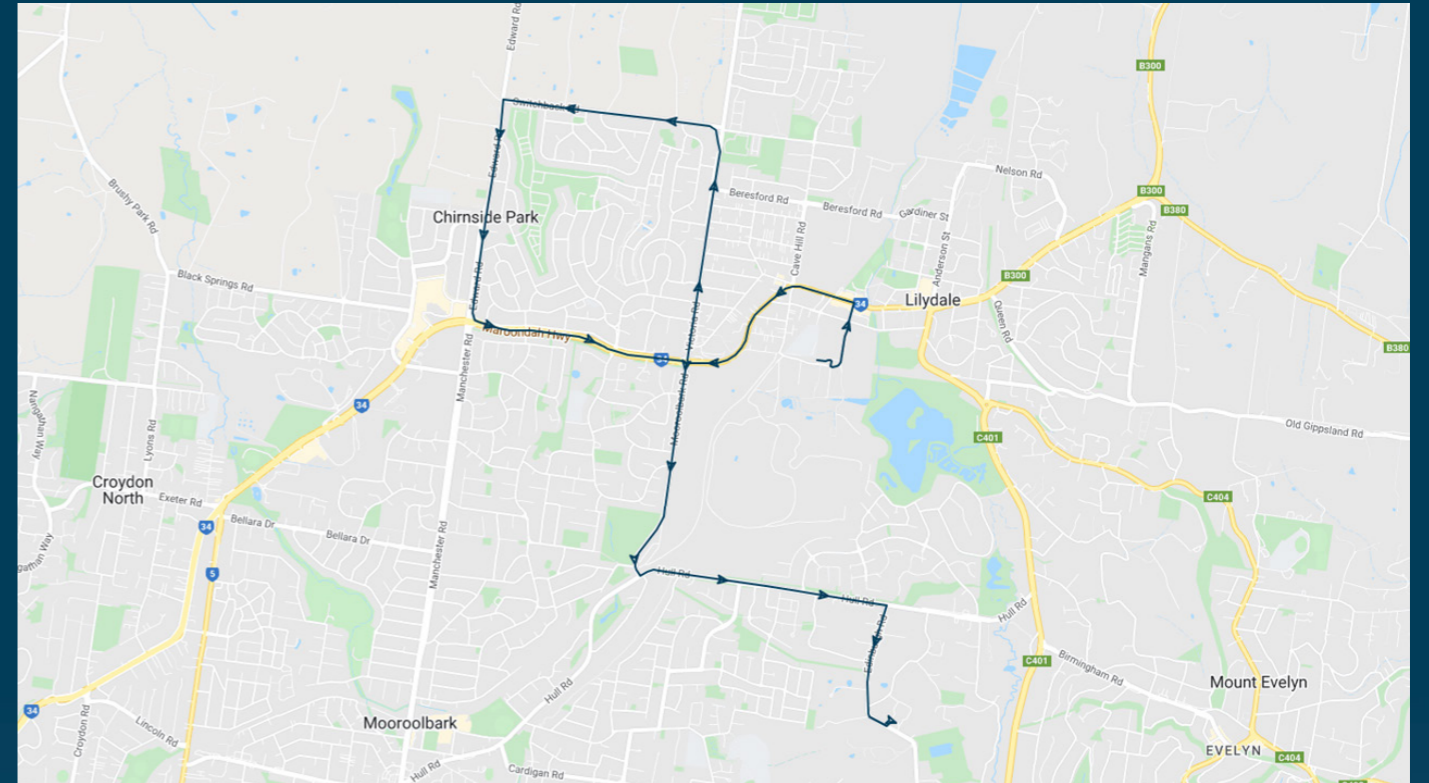

To view our list of live tracked services, visit www.venturabus.com.au

Times listed are estimated times only, it is advised to arrive at your stop earlier than the listed time to avoid missing your bus.

You can also download the Ventura Tracker app to view real time bus locations of all services

Lilydale High School

Route: 2569 | Afternoon

Stop ID	Stop Name	Time	Stop ID	Stop Name	Time
44542	Lilydale High School	15:10			
46241	Lilydale Marketplace	15:10			
7443	John Street	15:13			
23523	Peden Street	15:17			
22273	Edward Road	15:22			
22149	Rollway Rise	15:23			
22151	West Haven Court	15:25			
7567	Sheppard's Lane	15:26			
7566	Rolling Hills PS	15:27			
16609	Mooroolbark Road	15:30			
12868	Blue Ridge Drive	15:32			
44543	Lilydale Adventist Academy	15:35			

Lilydale High School

Route: 2569 | Afternoon

TURN DIRECTIONS

Depart Lilydale High School via Melba Avenue, left Hutchinson Street, left Maroondah Highway, right Victoria Road, left Switchback Road, left Edward Road, left Maroondah Highway, right Mooroolbark Road, left Hull Road, right Edinburgh Road

You can also download the Ventura Tracker app to view real time bus locations of all services

Lilydale High School

Route: 2579 | Afternoon

Stop ID	Stop Name	Time	Stop ID	Stop Name	Time
44542	Lilydale High School	15:20			
46241	Lilydale Marketplace	15:20			
44541	Mt Lilydale Mercy College	15:25			
12820	Gardiner Street	15:30			
12819	The Eyrie	15:31			
12818	Maroondah Highway	15:31			
40197	Cobden Crescent	15:32			
40198	Old Gippsland Road	15:33			
14533	Cashins Mill Place	15:35			
14534	David Road	15:35			
14535	Nicholson Crescent	15:36			
44544	Birmingham Primary School	15:40			