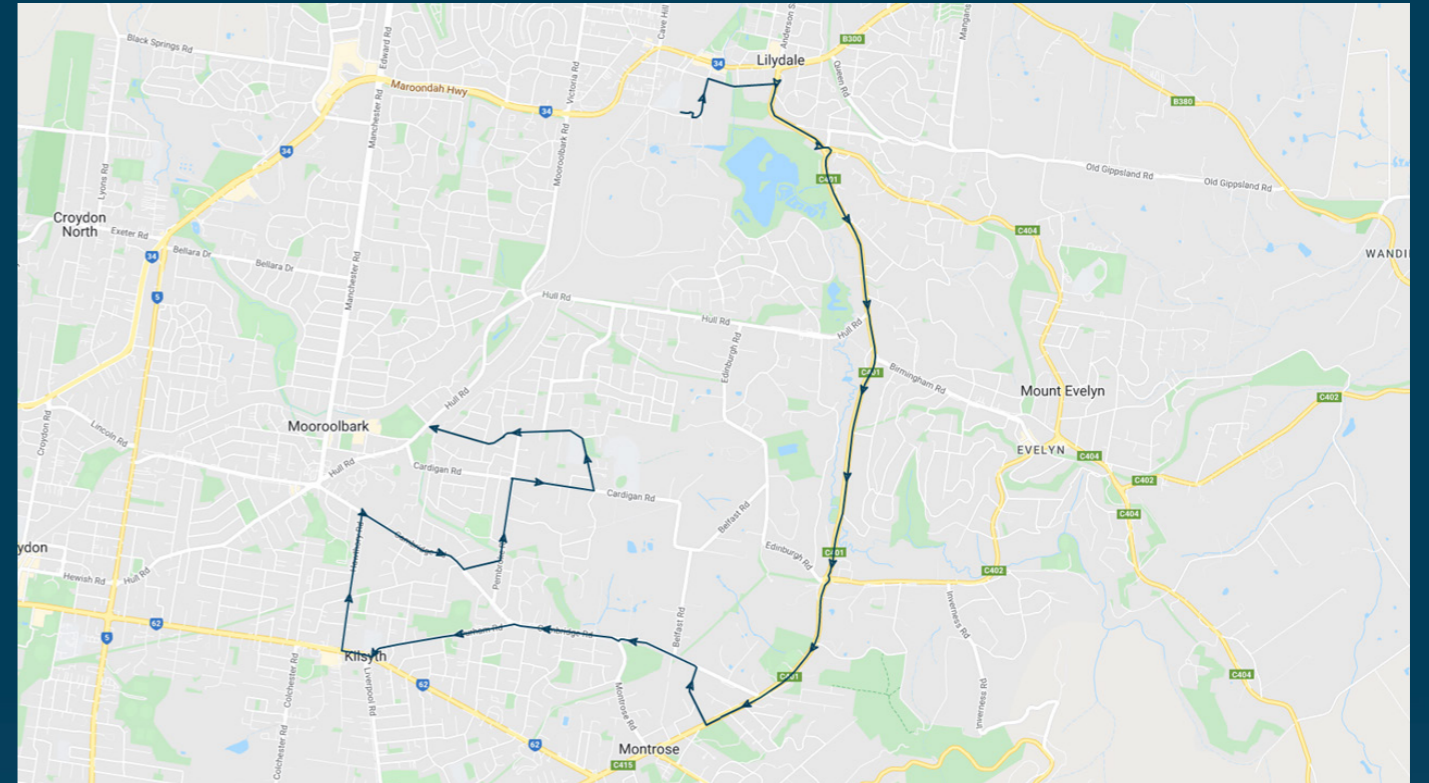

Lilydale High School

Route: 3405 | Afternoon

Stop ID	Stop Name	Time	Stop ID	Stop Name	Time
44542	Lilydale High School	15:15			
1492	York Road	15:29			
22052	Keith Hume Fraser Reserve	15:31			
22053	Belvedere Drive	15:33			
10292	Greenhills Avenue	15:35			
10293	Emery Lane	15:35			
10294	Montrose Brickworks Flora Res	15:36			
10295	Acacia Avenue	15:37			
10296	Alpine Way	15:38			
11081	Regina Street	15:39			
11082	Balmoral Street	15:40			
11083	Elizabeth Bridge Reserve	15:40			
11084	Hansen Park	15:41			
11085	Charles Street	15:42			
11086	Liverpool Road	15:43			
11088	Amelia Court	15:44			
11089	Lomond Avenue	15:44			
11090	Kilsyth Centenary Swimming Centre	15:45			
11091	Cambridge Road	15:46			
23526	Cambridge Road	15:49			
16613	Longfellow Avenue	15:50			
12806	Mooroolbark CFA	15:55			

Lilydale High School

Route: 3405 | Afternoon

TURN DIRECTIONS

Depart Lilydale High School via Melba Avenue, left Hutchinson Street, right Hardy Street, right Anderson Street, right Swansea Road, right Greenhills Road, left Cambridge Road, left Durham Road, right Mt Dandenong Road, right Hawthory Road, right Cambridge Road, left Lawson Road, left Pembroke Road, left Taylor Road