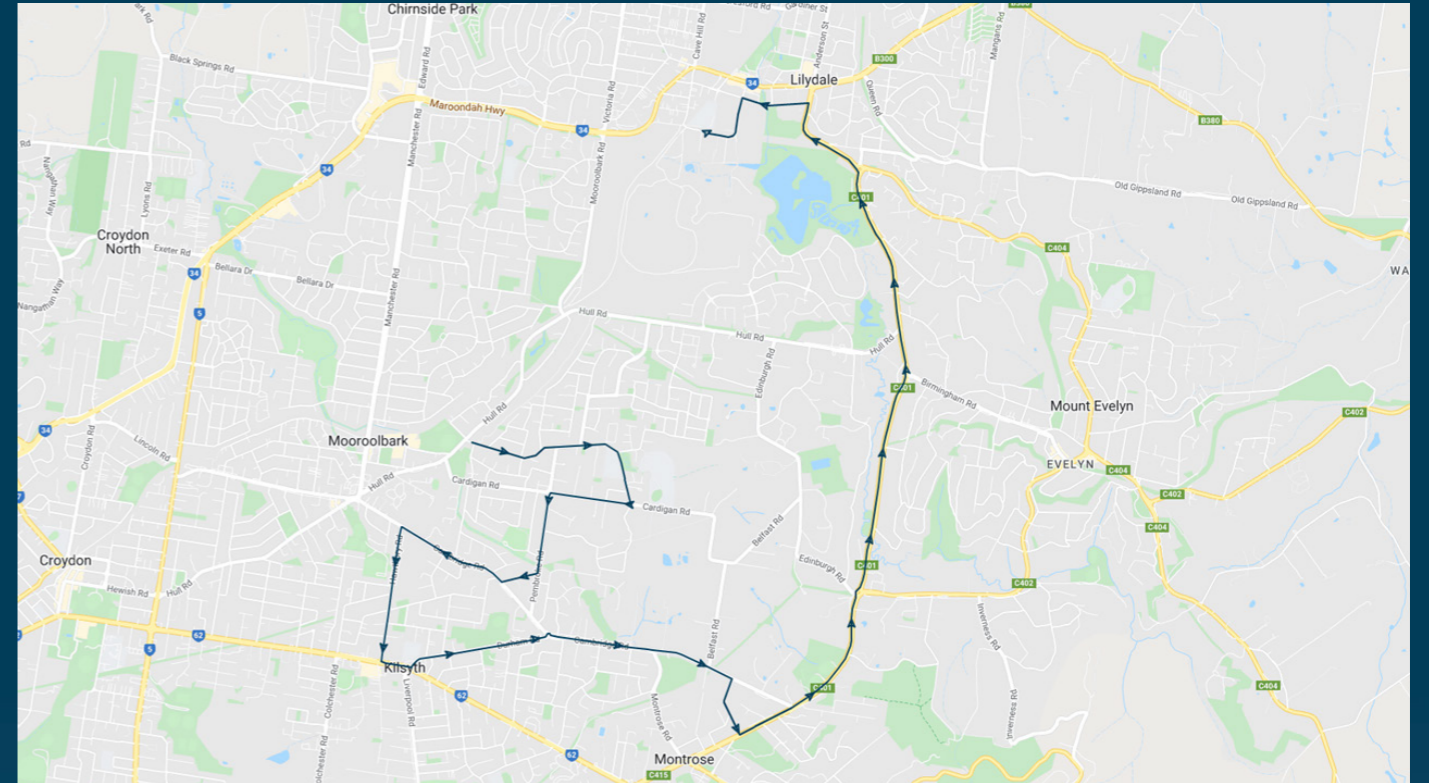

To view our list of live tracked services, visit www.venturabus.com.au

Times listed are estimated times only, it is advised to arrive at your stop earlier than the listed time to avoid missing your bus.

You can also download the Ventura Tracker app to view real time bus locations of all services

Lilydale High School

Route: 3404 | Morning

Stop ID	Stop Name	Time	Stop ID	Stop Name	Time
10984	Hull Road	07:45			
15698	Longfellow Avenue	07:48			
16614	Cambridge Road	07:50			
11051	Cambridge Road	07:53			
11050	Kilsyth Centenary Swimming Centre	07:54			
11049	Lomond Avenue	07:55			
9839	Hawthory Road	07:57			
11046	Beatrice Street	07:58			
11045	North Road	07:59			
11044	Hansen Park	08:00			
9910	Elizabeth Bridge Reserve	08:00			
9909	Balmoral Street	08:01			
9908	Regina Street	08:02			
9907	Alpine Way	08:03			
9906	Acacia Avenue	08:04			
14696	Olive Grove	08:11			
44542	Lilydale High School	08:25			

Lilydale High School

Route: 3404 | Morning

TURN DIRECTIONS

Via Taylor Road, left Hull Road, left Cardigan Road, right Pembroke Road, right Lawson Road, right Cambridge Road, left Hawthory Road, left Mount Dandenong Road, left Durham Road, right Cambridge Road, right Greenhills Avenue, left Leith Road into Swansea Road into Anderson Street, left Hardy Street, right John Street, left Hutchinson Street, right Melba Avenue