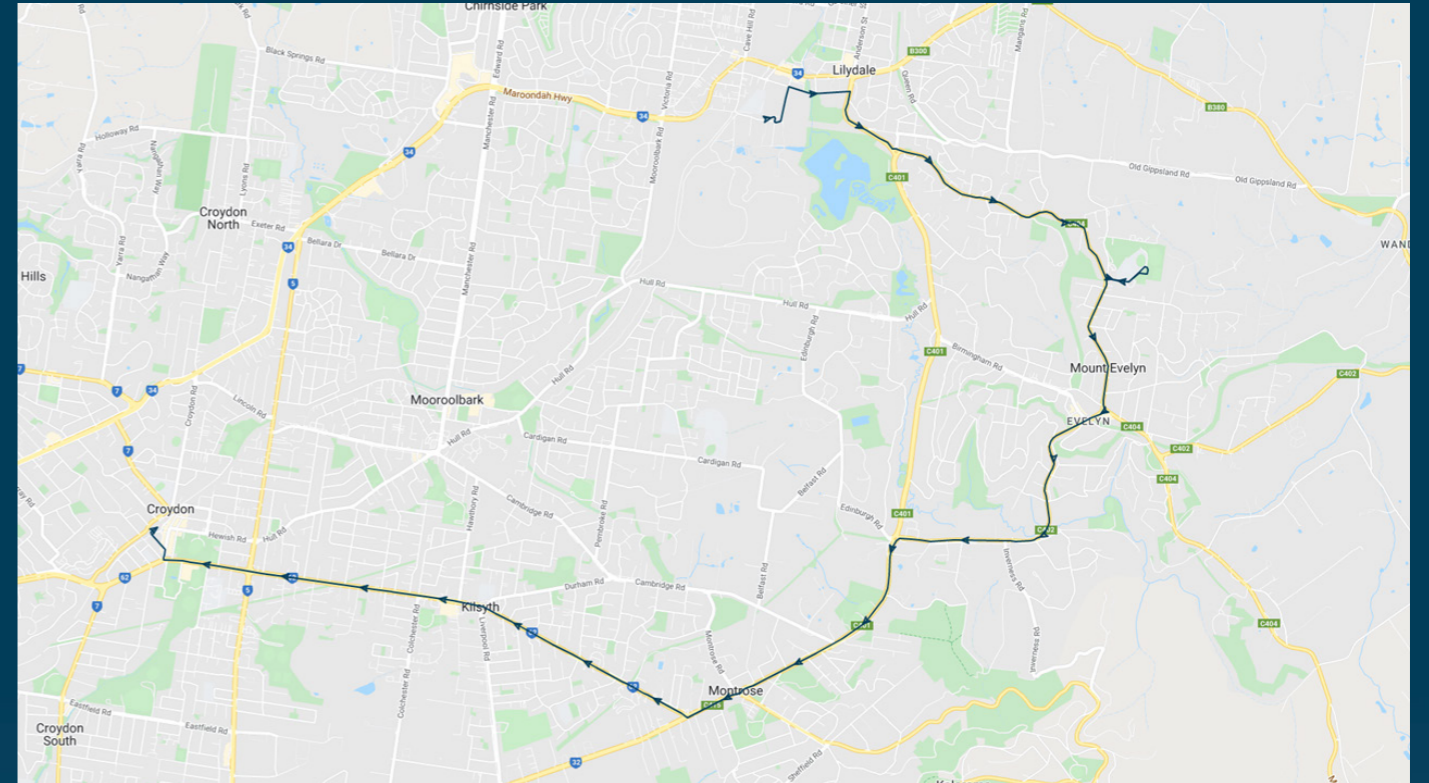

Times listed are estimated times only, it is advised to arrive at your stop earlier than the listed time to avoid missing your bus.

You can also download the Ventura Tracker app to view real time bus locations of all services

Lilydale High School

Route: 3411 | Afternoon