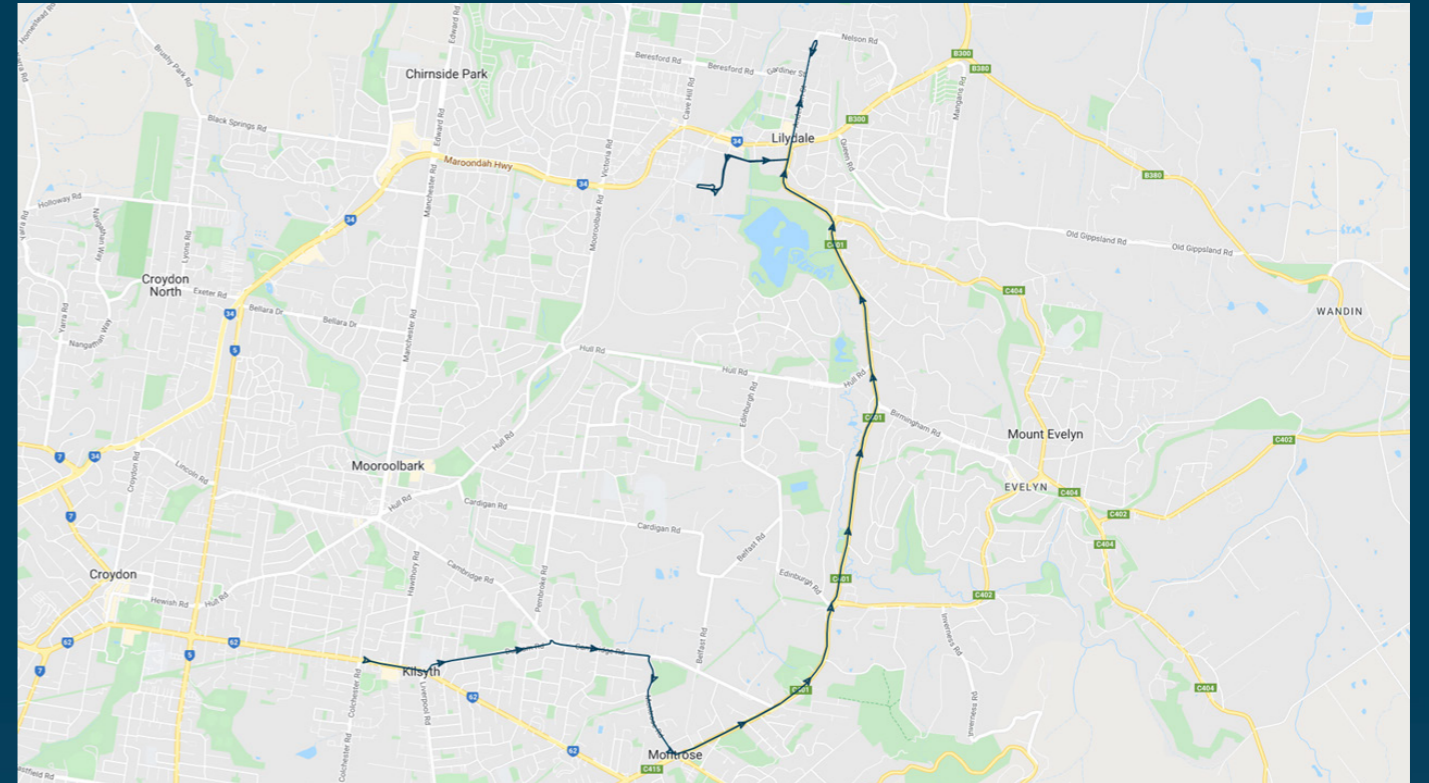

To view our list of live tracked services, visit www.venturabus.com.au

Times listed are estimated times only, it is advised to arrive at your stop earlier than the listed time to avoid missing your bus.

You can also download the Ventura Tracker app to view real time bus locations of all services

Lilydale High School

Route: 3402 | Morning

Stop ID	Stop Name	Time	Stop ID	Stop Name	Time
9840	Glen Dhu Rd/Mt. Dandenong Rd	08:10			
9839	Hawthory Rd/Mt. Dandenong Rd	08:10			
9838	Kilsyth Primary School	08:10			
11046	Beatrice St/Durham Rd	08:11			
11044	Hansen Park/Durham Rd	08:11			
9910	Elizabeth Bridge Reserve/Durham Rd	08:11			
9909	Balmoral St/Durham Rd	08:12			
9908	Regina St/Cambridge Rd	08:12			
9907	Alpine Way/Cambridge Rd	08:12			
9906	Acacia Ave/Cambridge Rd	08:13			
9905	Montrose Brickworks Floral Reserve	08:13			
9904	Tasman Ct/Montrose Rd	08:14			
9903	Montrose Kindergarten/Montrose Rd	08:14			
22057	Montrose Rd/Leith Rd	08:14			
22055	Greenhills Ave/Leith Rd	08:15			
10291	Belvedere Dr/Swansea Rd	08:15			
44542	Lilydale High School	08:25			
44541	Mt Lilydale Mercy College	08:30			

Lilydale High School

Route: 3402 | Morning

TURN DIRECTIONS

Via Mount Dandenong Road, left Durham Road, right Cambridge Road, right Montrose Road, left Leith Road into Swansea Road into Anderson Street, left Hardy Street, right John Street, left Hutchinson Street, right Melba Avenue, left Hutchinson Street, right John Street, left Hardy Street, left Anderson Street