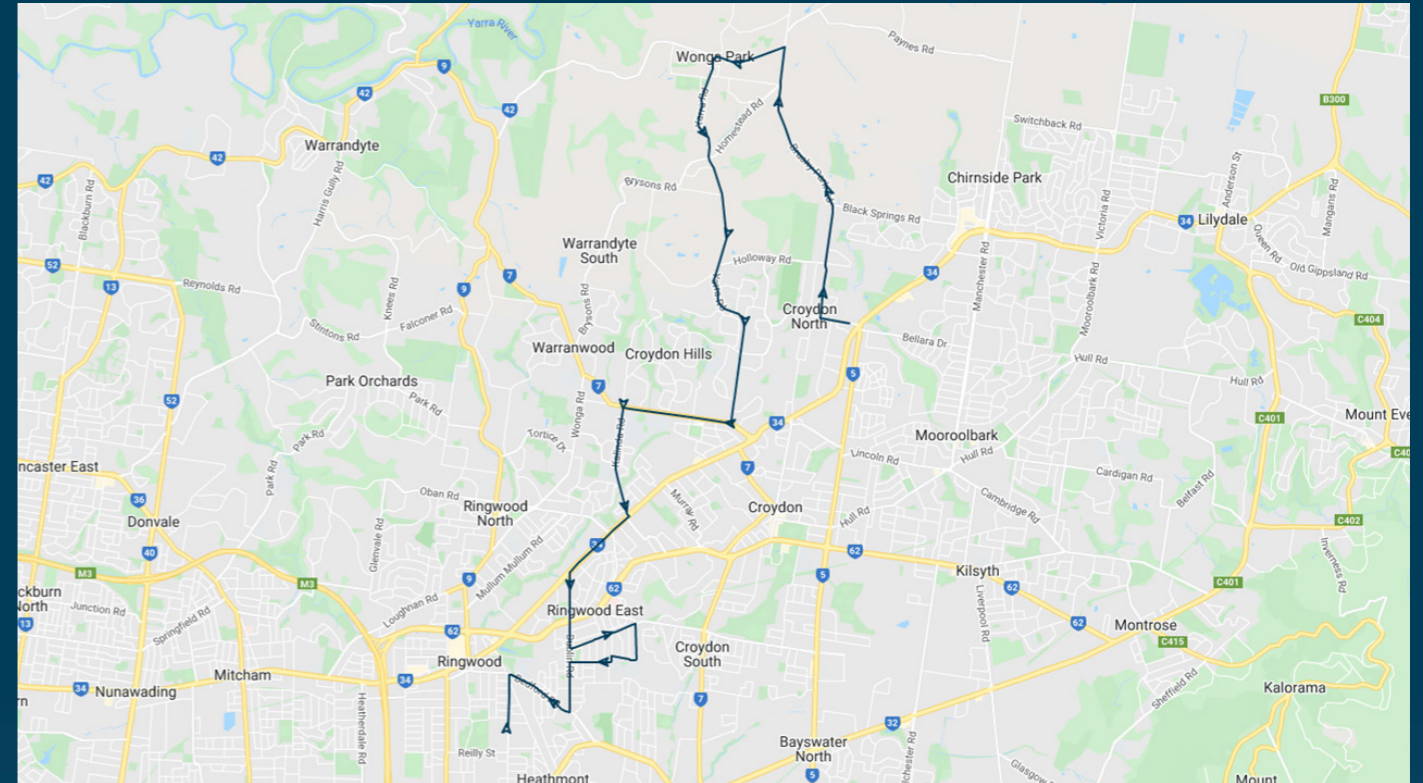

Times listed are estimated times only, it is advised to arrive at your stop earlier than the listed time to avoid missing your bus.

You can also download the Ventura Tracker app to view real time bus locations of all services

Luther College

Route: 2558 | Morning