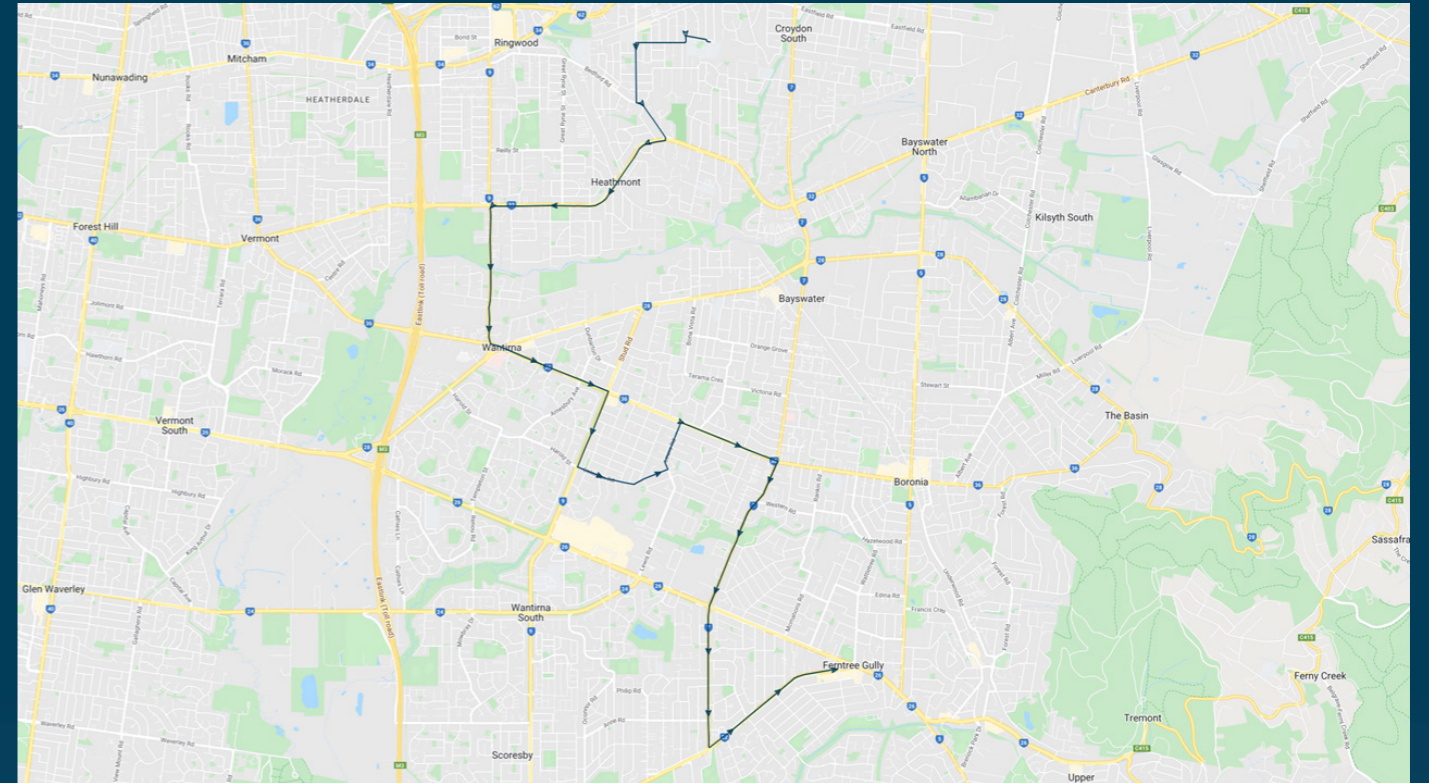

Luther College

Route: 2624 | Afternoon

Stop ID	Stop Name	Time	Stop ID	Stop Name	Time
8446	Tintern Girls Grammar	16:20	12789	Dairy Lane	16:47
12057	Aringa Court	16:23	14416	Cambden Park Parade	16:47
12058	Allens Road	16:24	14415	Aitken Court	16:48
15232	Muir Ct	16:28	14414	Mountain Gate Shopping Centre	16:50
15231	Clarke Dr	16:28			
15230	Selkirk Avenue	16:30			
15229	Garrison Gr	16:30			
15228	Ainsdale Avenue	16:31			
15226	Thaxted Parade	16:32			
15225	Roxburgh Road	16:33			
15224	Boronia Road	16:33			
15223	Moonah Road	16:34			
15222	Studfield SC	16:34			
15777	Stud Road	16:35			
15776	Gateshead Drive	16:35			
15775	Suffolk Street	16:36			
15774	Bindi Street	16:36			
15773	Neville Street	16:36			
15772	Lewis Road	16:37			
15771	Matlock Road	16:37			
15770	Kanooka Road	16:38			
15763	St Andrews Road	16:38			
15762	Dinsdale Road	16:39			
15505	Edinburgh Road	16:39			
12547	Burwood Highway	16:44			
13963	Hugh Street	16:44			
14042	Cambden Park Parade	16:45			
14043	Beckenham Drive	16:45			
14044	Sandgate Boulevard	16:45			
14045	Anne Road	16:46			
14046	Ferntree Gully Road	16:46			

Times listed are estimated times only, it is advised to arrive at your stop earlier than the listed time to avoid missing your bus.

You can also download the Ventura Tracker app to view real time bus locations of all services

Luther College

Route: 2624 | Afternoon