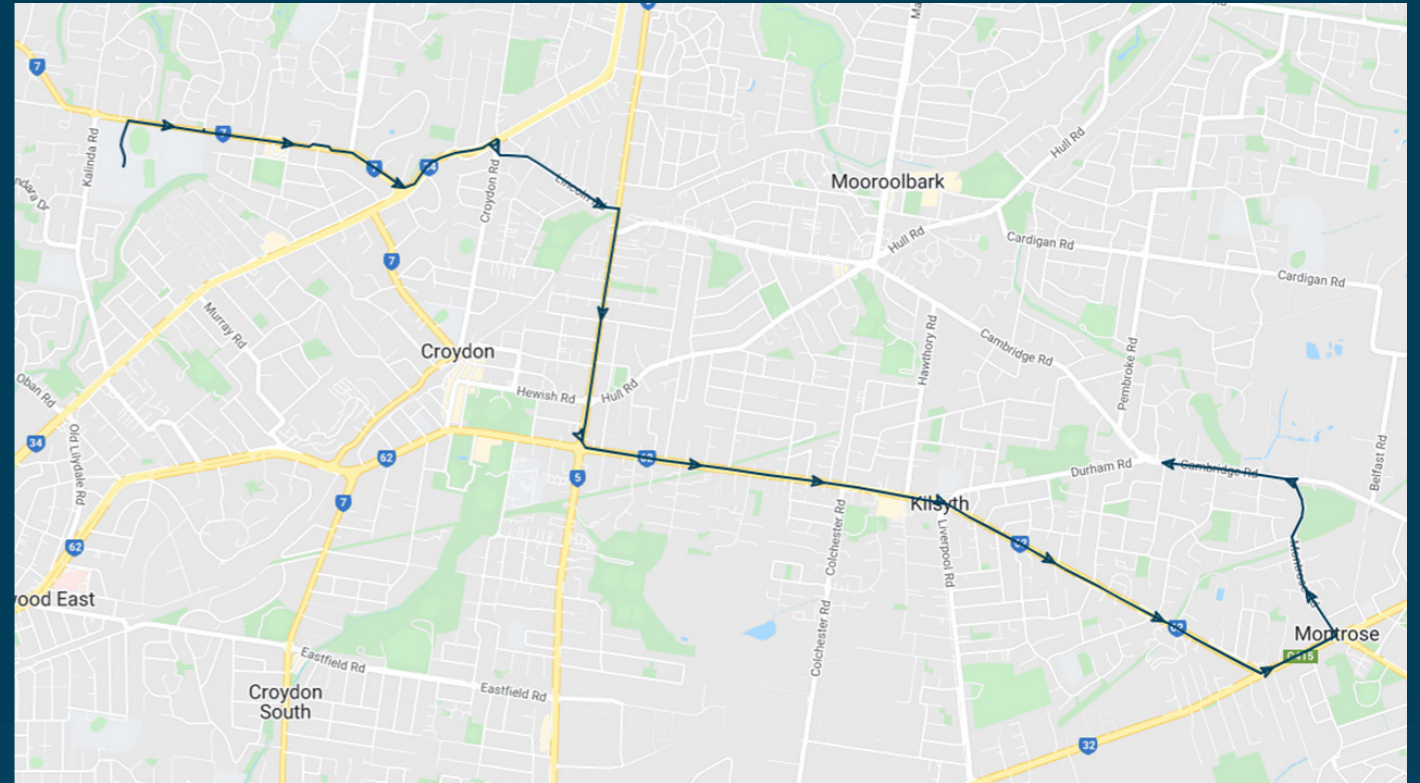

Luther College

Route: 2615 | Afternoon

TURN DIRECTIONS

Depart Luther College via Plymouth Road, right Yarra Road, right Maroondah Highway to Ringwood Station

To view our list of live tracked services, visit www.venturabus.com.au

Luther College

Route: 3423 | Afternoon

Stop ID	Stop Name	Time	Stop ID	Stop Name	Time
44593	Yarra Valley Co-Ed Grammar School	15:50	11081	Regina Street	16:20
8770	Plymouth Road	15:52			
8628	Narr-Maen Drive	15:53			
8629	McAdam Square	15:54			
44495	Luther College	15:55			
10161	Yarra Road	15:55			
10162	Plymouth Road	15:55			
10163	Azalea Court	15:55			
13395	Newhaven La	15:59			
13452	Neil Street	16:00			
13397	Haig Street	16:00			
9844	Donald Street	16:01			
9843	Ruskin Avenue	16:02			
9842	Jarvis Avenue	16:03			
9841	Churchill Way	16:03			
9840	Glen Dhu Road	16:04			
9839	Hawthory Road	16:05			
9838	Kilsyth Primary School	16:05			
9837	Charles Street	16:06			
9836	Eothen Lane	16:06			
9835	St Richards Church	16:06			
9833	Denman Street	16:07			
9834	Balmoral Street	16:07			
9832	Mount Dandenong Road	16:08			
9831	Alpine Way	16:08			
9830	Bretby Way	16:09			
9829	Magnolia Grove	16:09			
22059	Montrose CFA	16:10			
9827	Montrose Road	16:13			
10295	Acacia Avenue	16:16			
10296	Alpine Way	16:19			

Times listed are estimated times only, it is advised to arrive at your stop earlier than the listed time to avoid missing your bus.

You can also download the Ventura Tracker app to view real time bus locations of all services

Luther College

Route: 3423 | Afternoon

TURN DIRECTIONS

Via Foundation Drive, right Plymouth Road, left Maroondah Highway, right Croydon Road, left Lincoln Road, right Dorset Road, left Mount Dandenong Road, left Montrose Road, left Cambridge Road