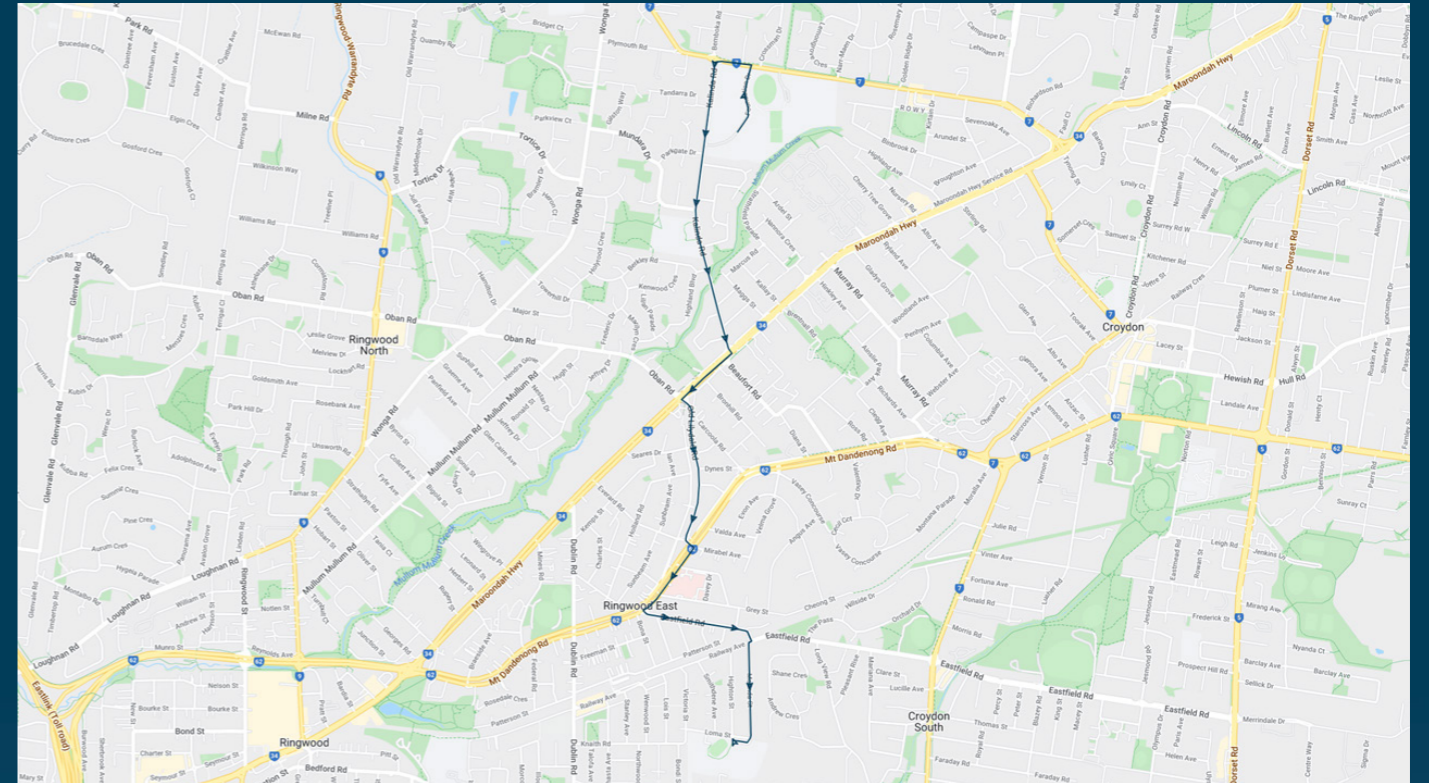

You can also download the Ventura Tracker app to view real time bus locations of all services

Luther College

Route: 2602 | Afternoon

TURN DIRECTIONS

Depart Luther College Via Plymouth Road, left Kalinda Road to Yarra Valley Grammar School

To view our list of live tracked services, visit www.venturabus.com.au

Luther College

Route: 2623 | Afternoon

Stop ID	Stop Name	Time	Stop ID	Stop Name	Time
44593	Yarra Valley Grammar School	16:10			
8756	Chesney Dr/Kalinda Rd	16:13			
8755	26 Kalinda Rd	16:13			
8754	Maroondah Hwy/Kalinda Rd	16:14			
8638	Burnt Bridge Shopping Centre	16:14			
8446	Tintern Grammar	16:20			

Luther College

Route: 2623 | Afternoon

TURN DIRECTIONS

Depart Yarra Valley Grammar School via Foundation Drive, left Plymouth Road, left Kalinda Road, right Maroondah Highway, left Old Lilydale Road, right Mt Dandenong Road, left Eastfield Road, right Railway Avenue, left Morinda Street, right Loma Street to Tintern Grammar