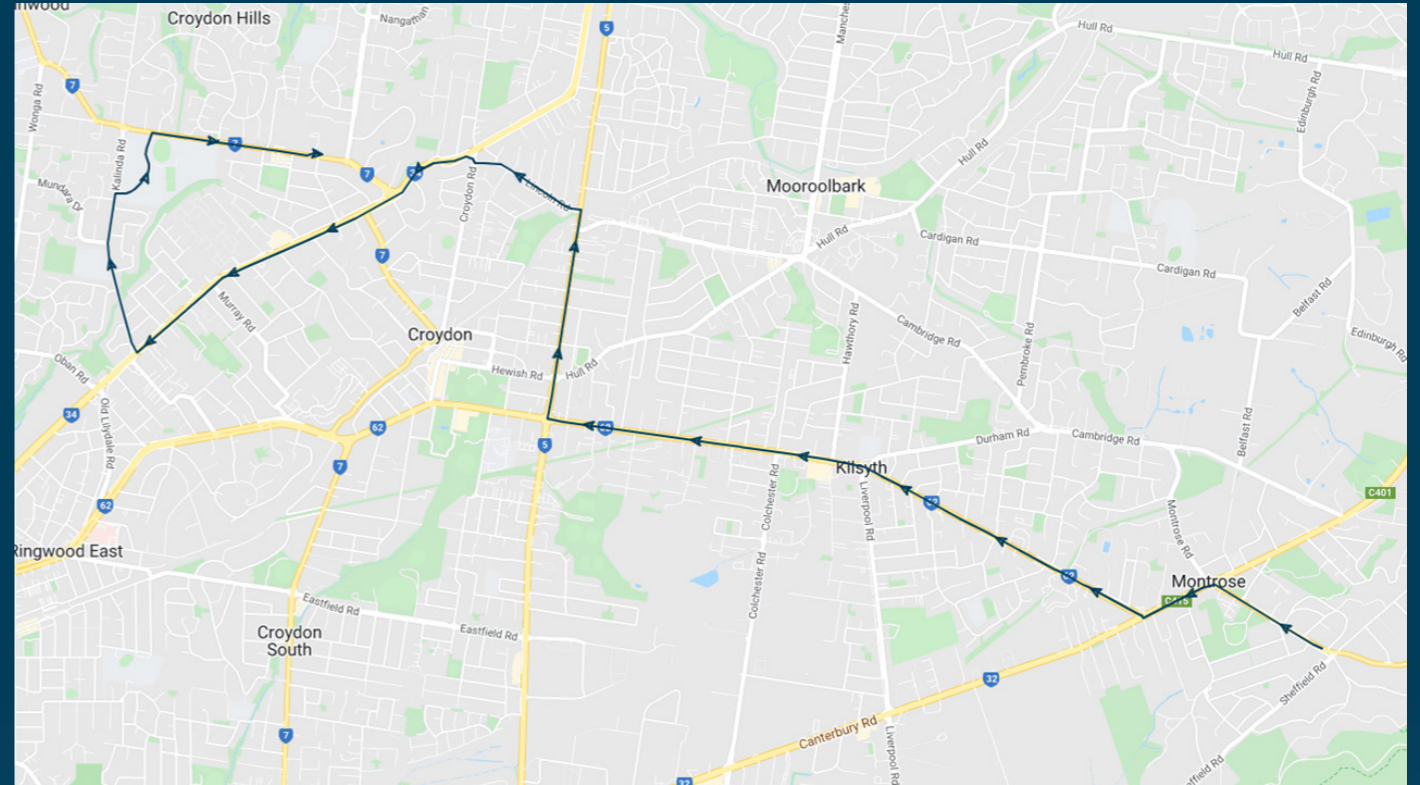

Times listed are estimated times only, it is advised to arrive at your stop earlier than the listed time to avoid missing your bus.

You can also download the Ventura Tracker app to view real time bus locations of all services

To view our list of live tracked services, visit www.venturabus.com.au

Luther College

Route: 3422 | Morning

Stop ID	Stop Name	Time	Stop ID	Stop Name	Time
8934	Old Coach Road	07:50	8495	Highland Boulevard	08:13
8935	Tullamore Aged Persons Home	07:50	44593	Yarra Valley Co-Ed Grammar School	08:15
8936	Montrose Town Centre	07:51	8770	Plymouth Road	08:17
8937	Montrose Road	07:51	8628	Narr-Maen Drive	08:18
8938	Montrose CFA	07:52	8629	McAdam Square	08:19
8939	Canterbury Road	07:52	44495	Luther College	08:20
8940	Bretby Way	07:53			
8941	Alpine Way	07:54			
8942	Mount Dandenong Road	07:54			
8943	Geoffrey Drive	07:55			
8944	St Richards Primary School	07:55			
8945	CherylInne Crescent	07:56			
8946	Glendale Court	07:56			
8947	Durham Road	07:57			
11086	Liverpool Road	07:57			
8948	Russo Place	07:57			
8949	Kilsyth Memorial Hall	07:58			
8950	Shelley Avenue	07:59			
8951	The Oaks	07:59			
8952	Ruskin Avenue	08:00			
8953	Gordon Street	08:01			
13453	Jackson Street	08:02			
13396	Moore Avenue	08:03			
13451	Newhaven La	08:04			
8639	Kent Avenue	08:08			
10114	Stirling Road	08:09			
10113	Ryland Avenue	08:10			
8786	Hinkley Avenue	08:10			
8785	Wilhelmina Court	08:11			
8493	Grayling Crescent	08:12			
8494	Kalinda Road	08:12			

Luther College

Route: 3422 | Morning

TURN DIRECTIONS

Via Mt Dandenong Tourist Road, left Canterbury Road, right Mt Dandenong Road, right Dorset Road, left Lincoln Road, right Croydon Road, left Maroondah Highway, right Kalinda Road, right Plymouth Road