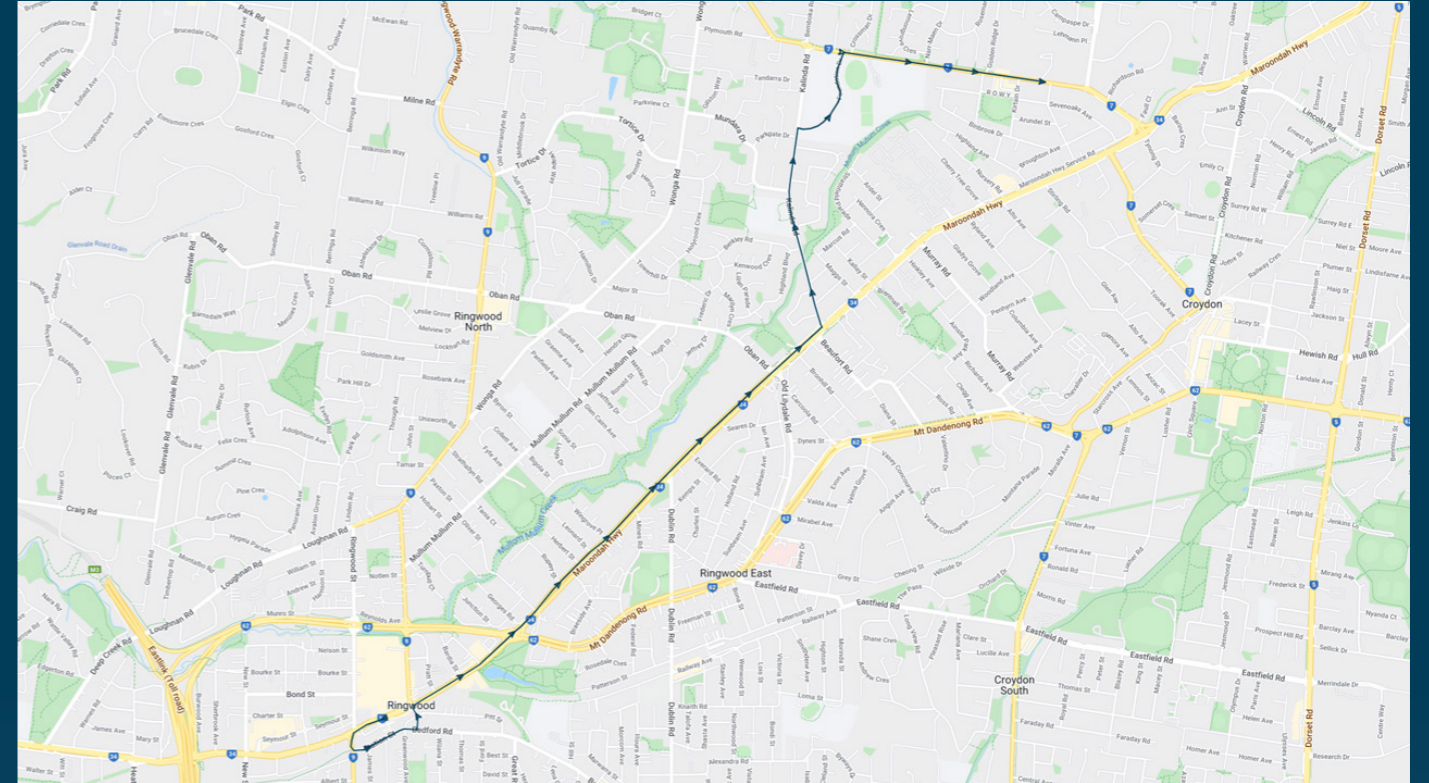

Times listed are estimated times only, it is advised to arrive at your stop earlier than the listed time to avoid missing your bus.

You can also download the Ventura Tracker app to view real time bus locations of all services

To view our list of live tracked services, visit www.venturabus.com.au

Luther College

Route: 2553 | Morning

Stop ID	Stop Name	Time	Stop ID	Stop Name	Time
21318	Ringwood Station	08:15			
10168	Larissa Ave/Maroondah Hwy	08:17			
10170	Rupert St/Maroondah Hwy	08:18			
10171	Leonard St/Maroondah Hwy	08:18			
10172	Mines Rd/Maroondah Hwy	08:19			
10173	Dublin Rd/Maroondah Hwy	08:20			
10174	Everard Rd/Maroondah Hwy	08:20			
10175	463 Maroondah Hwy	08:20			
10176	Oban Rd/Maroondah Hwy	08:21			
8492	Burnt Bridge SC/Maroondah Hwy	08:22			
8493	Grayling Cres/Kalinda Rd	08:22			
8494	23 Kalinda Rd	08:22			
8495	Highland Bvd/Kalinda Rd	08:23			
44593	Yarra Valley Grammar School	08:25			
44495	Luther College	08:30			

Luther College

Route: 2553 | Morning

TURN DIRECTIONS

Depart Ringwood Station via Maroondah Highway, Left Wantirna Road, left Station street, left Warrandyte Road, Right Maroondah Highway, Left Kalinda Road, right Foundation Road, right Plymouth Road

To view our list of live tracked services, visit www.venturabus.com.au

Times listed are estimated times only, it is advised to arrive at your stop earlier than the listed time to avoid missing your bus.