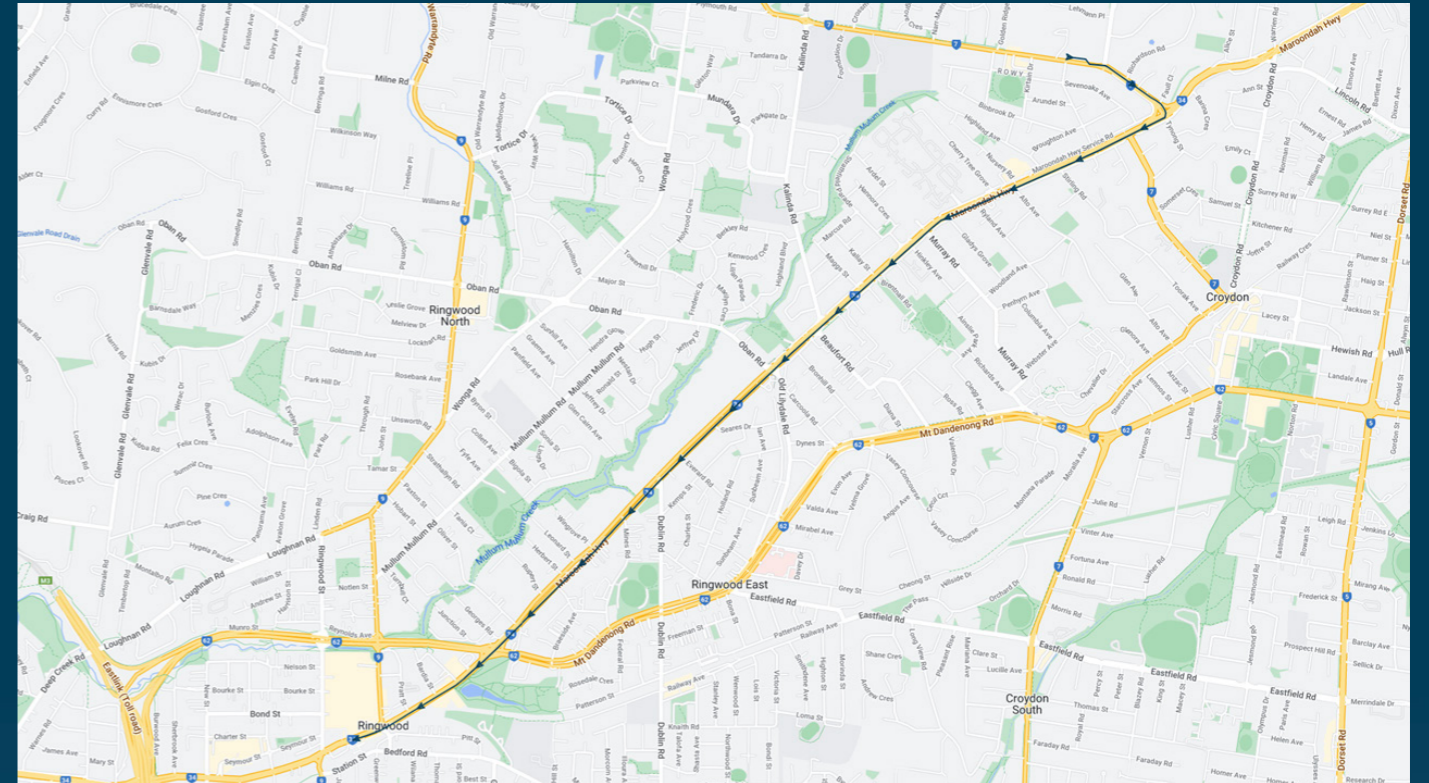

To view our list of live tracked services, visit www.venturabus.com.au

Luther College

Route: 2615 | Afternoon

Stop ID	Stop Name	Time	Stop ID	Stop Name	Time
44495	Luther College	15:38			
8639	Kent Ave/Maroondah Hwy	15:40			
10114	Stirling Rd/Maroondah Hwy	15:41			
10113	Ryland Ave/Maroondah Hwy	15:42			
8786	Hinkley Ave/Maroondah Hwy	15:43			
8785	Wilhelmina Ct/Maroondah Hwy	15:44			
8638	Burnt Bridge Shopping Centre	15:45			
8784	Oban Rd/Maroondah Hwy	15:45			
8783	Seares Dr/Maroondah Hwy	15:46			
8782	Everard Rd/Maroondah Hwy	15:47			
8781	Mines Rd/Maroondah Hwy	15:48			
8780	Braeside Ave/Maroondah Hwy	15:49			
8779	Mt. Dandenong Rd/Maroondah Hwy	15:50			
8778	Larissa Ave/Maroondah Hwy	15:51			
21318	Ringwood Station	15:53			

Luther College

Route: 2615 | Afternoon

TURN DIRECTIONS

Depart Luther College via Plymouth Road, right Yarra Road, right Maroondah Highway to Ringwood Station

To view our list of live tracked services, visit www.venturabus.com.au

Times listed are estimated times only, it is advised to arrive at your stop earlier than the listed time to avoid missing your bus.

You can also download the Ventura Tracker app to view real time bus locations of all services