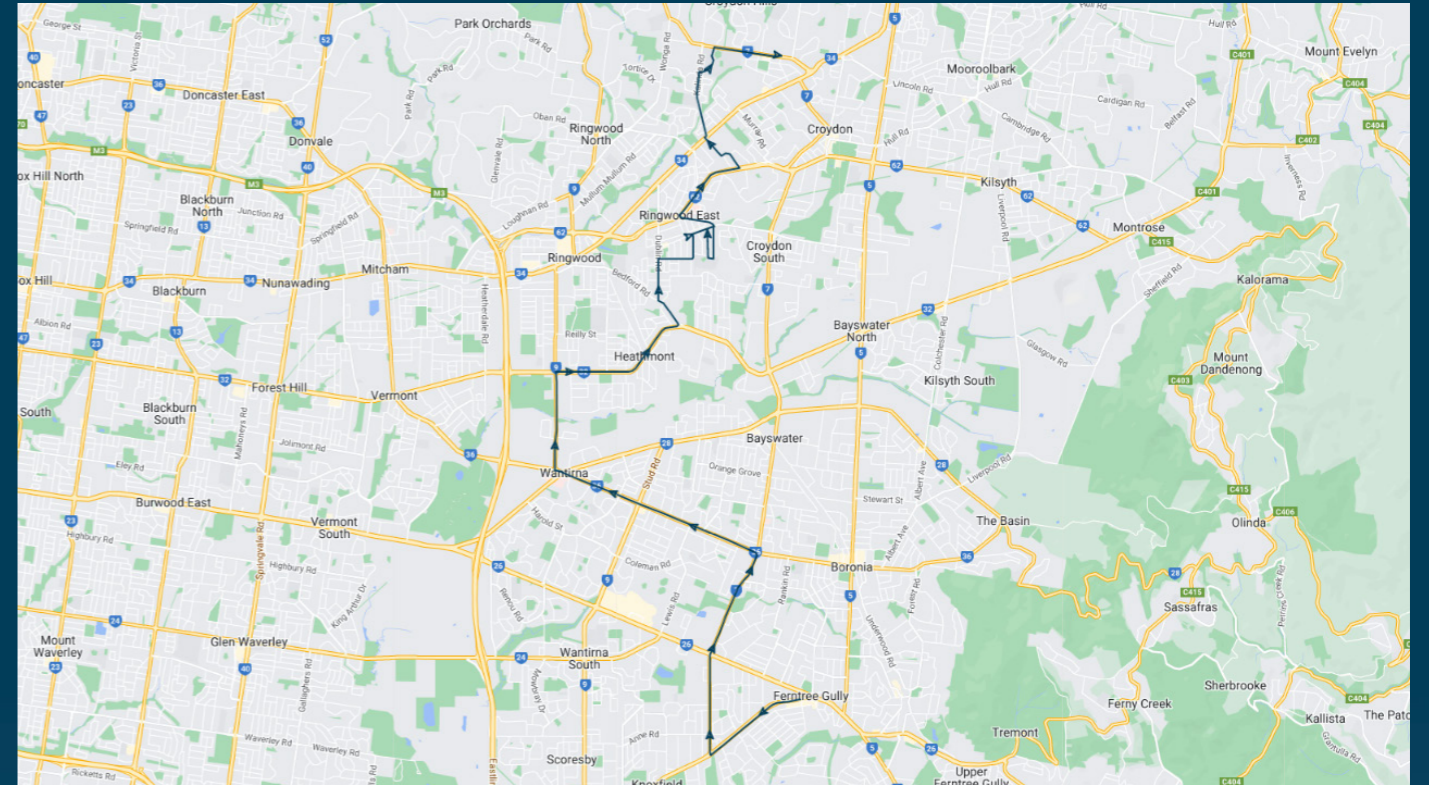

Times listed are estimated times only, it is advised to arrive at your stop earlier than the listed time to avoid missing your bus.

You can also download the Ventura Tracker app to view real time bus locations of all services

Luther College

Route: 2571 | Morning