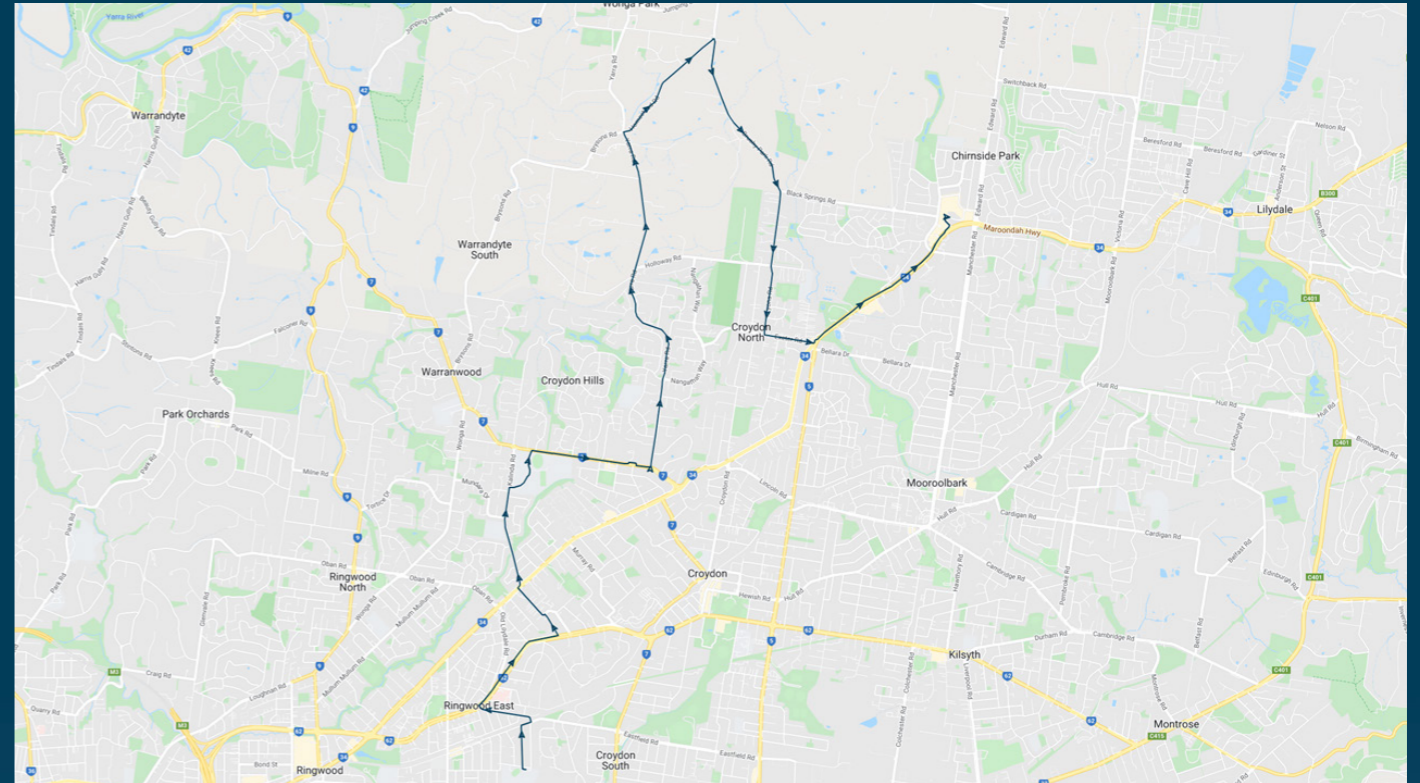

Times listed are estimated times only, it is advised to arrive at your stop earlier than the listed time to avoid missing your bus.

You can also download the Ventura Tracker app to view real time bus locations of all services

To view our list of live tracked services, visit www.venturabus.com.au

Luther College

Route: 2603 | Afternoon

Stop ID	Stop Name	Time	Stop ID	Stop Name	Time
8446	Tintern Grammar	15:45			
44593	Yarra Valley Grammar School	16:00			
44495	Luther College	16:05			
10161	Luther College/Yarra Rd	16:05			
46239	Campaspe Dr/Yarra Rd	16:05			
46240	James Milne Dr/Yarra Rd	16:05			
12277	Layfield St/Yarra Rd	16:05			
12276	Charles Smith Dr/Yarra Rd	16:05			
12275	Holloway Rd/Yarra Rd	16:05			
12274	285 Yarra Rd	16:06			
12273	St Johns Rd/Yarra Rd	16:06			
11446	Harris Rd/Brushy Park Rd	16:07			
12768	Birch Rd/Brushy Park Rd	16:07			
12775	Glenpark Dr/Brushy Park Rd	16:08			
12776	Holloway Rd/Lyons Rd	16:08			
22434	Griff Hunt Reserve/52 Lyons Rd	16:08			
12778	Turkeith Cres/Lyons Rd	16:08			
12779	Exeter Rd/Lyons Rd	16:08			
10187	Exeter Rd/Maroondah Hwy	16:08			
10188	Maroondah Adventure Golf Park	16:08			
10189	Old Melbourne Rd/Maroondah Hwy	16:09			
10190	East Ridge Business Park	16:10			
21299	Chirnside Park SC - Bay 4	16:25			

Luther College

Route: 2603 | Afternoon

TURN DIRECTIONS

Depart Tintern Grammar via Highton St, (R) Railway Ave, (L) Eastfield Rd, (R) Mt Dandenong Rd, (L) Diana St, (L) Beaufort Rd, (R) Maroondah Hwy, (L) Kalinda Rd, (R) Foundation Dr, (R) Plymouth Rd, (L) Luther College, (L) Plymouth Rd, (L) Yarra Rd, (R) Homestead Rd, (R) Brushy Park Rd, (Become) Lyons Rd, (L) Exeter Rd, (L) Maroondah Hwy, (L) Chirnside SC