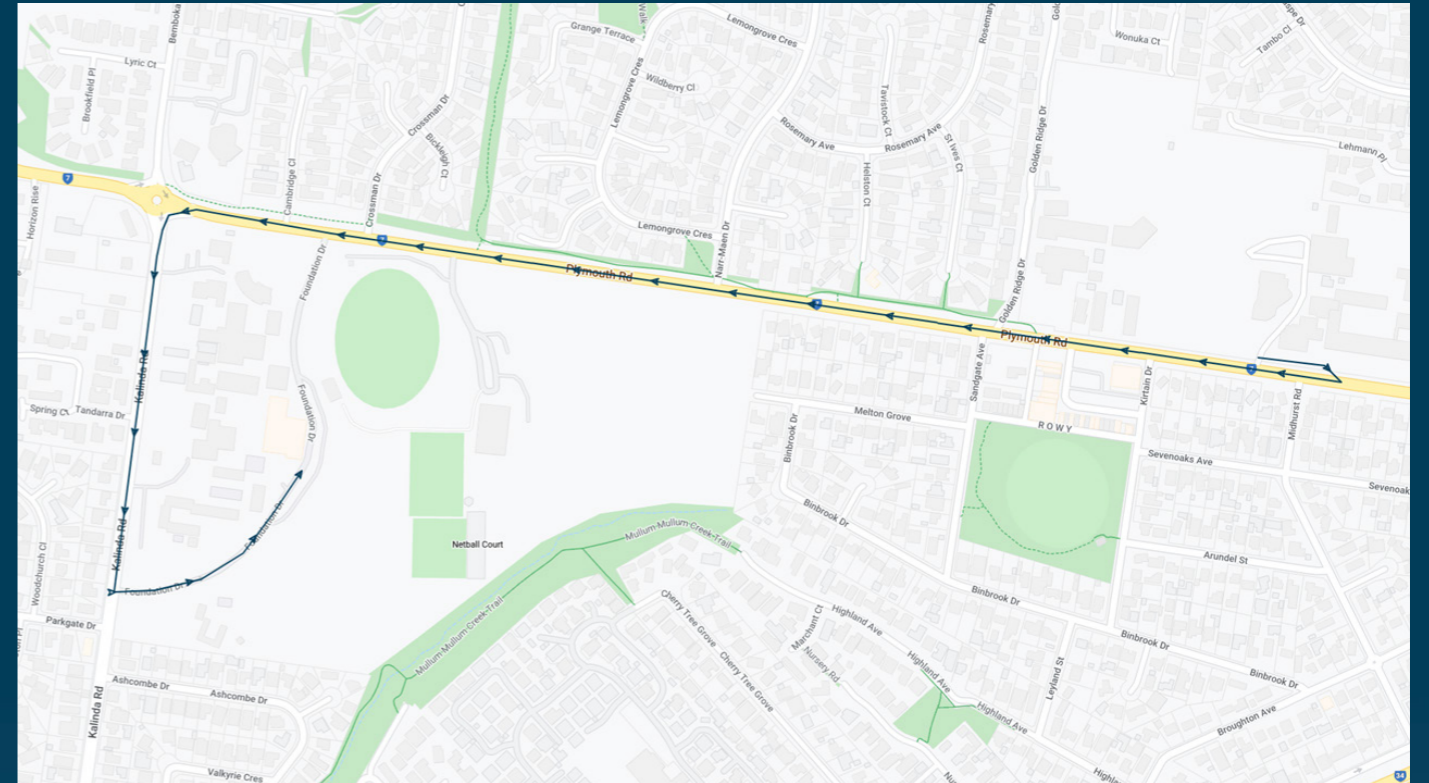

To view our list of live tracked services, visit www.venturabus.com.au

Luther College

Route: 2602 | Afternoon

Stop ID	Stop Name	Time	Stop ID	Stop Name	Time
---------	-----------	------	---------	-----------	------

44495	Luther College	16:05			
44593	Yarra Valley Co-Ed Grammar School	16:10			

Times listed are estimated times only, it is advised to arrive at your stop earlier than the listed time to avoid missing your bus.

You can also download the Ventura Tracker app to view real time bus locations of all services

Luther College

Route: 2602 | Afternoon

TURN DIRECTIONS

Depart Luther College Via Plymouth Road, left Kalinda Road to Yarra Valley Grammar School