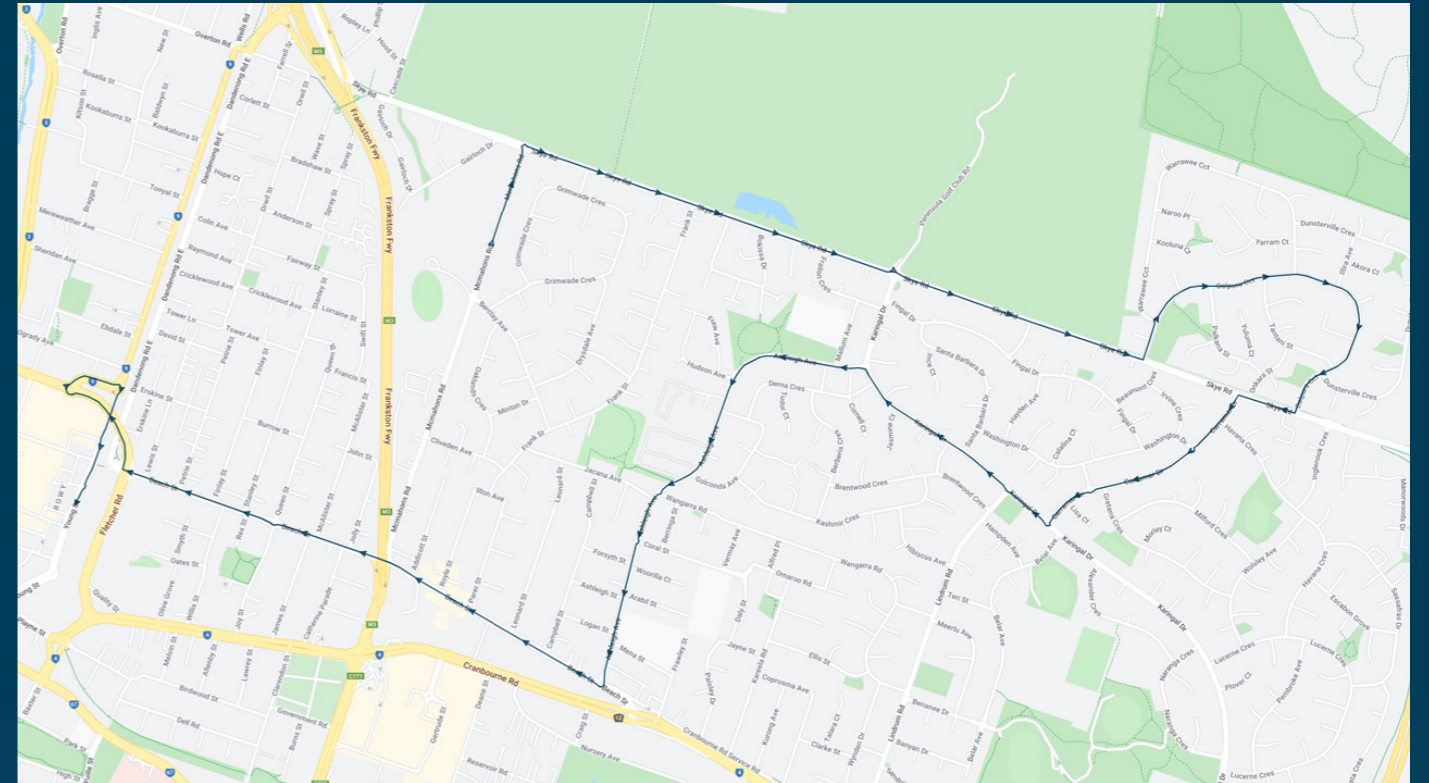

McClelland College

Route: 1323 | Afternoon

Stop ID	Stop Name	Time	Stop ID	Stop Name	Time
46565	John Paul College	15:07			
12122	John Paul College/McMahons Rd	15:07			
12121	Skye Road	15:08			
12120	Panmure Street	15:09			
12119	Frank St	15:09			
12118	Frallon Crescent	15:11			
12064	Karingal Bowling Club	15:12			
12065	Amber Avenue	15:13			
11069	Warrawee Circuit	15:14			
11070	Palkana Street	15:14			
11071	Illira Avenue	15:15			
11072	Elenya Court	15:16			
11105	Uniting Church	15:20			
11106	Lindrum Road	15:20			
11107	Devon Court	15:20			
11108	Flam Street	15:21			
11109	Golconda Avenue	15:22			
11110	Coral Street	15:23			
11111	Frankston East PS	15:24			
11112	Ashleigh Avenue	15:24			
11113	Kelman Street	15:25			
11114	Franklin Court	15:25			
11115	James Street	15:26			
11116	Rex Street	15:27			
11117	Chisholm Institute of TAFE	15:27			
21214	Frankston Station	15:30			

Times listed are estimated times only, it is advised to arrive at your stop earlier than the listed time to avoid missing your bus.

You can also download the Ventura Tracker app to view real time bus locations of all services

McClelland College

Route: 1323 | Afternoon

TURN DIRECTIONS

Via McMahons Road, right Skye Road, left Dalpura Circuit, right Skye Road, left Carramar Drive, right Karingal Drive, left Ashleigh Avenue, right Beach Street, right Fletcher Road, right Fletcher Road Extension, right Young Street