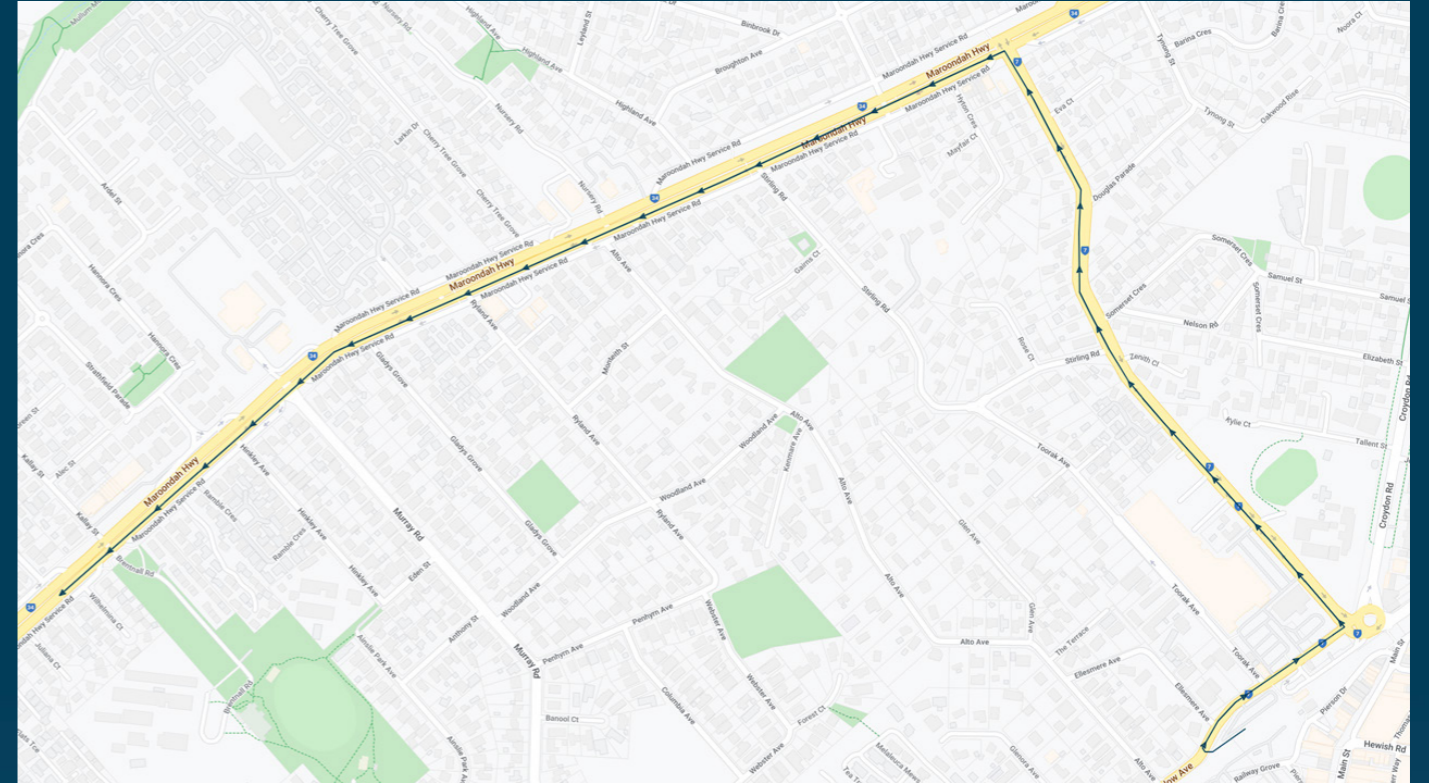

Melba College

Route: 3408 | Morning

Stop ID	Stop Name	Time	Stop ID	Stop Name	Time
21282	Croydon Station	08:20			
12757	Croydon PS	08:21			
12756	Somerset Crescent	08:22			
12755	Maroondah Highway	08:23			
10114	Stirling Road	08:25			
8786	Hinkley Avenue	08:28			
8785	Wilhelmina Court	08:30			

Melba College

Route: 3408 | Morning

TURN DIRECTIONS

Via Wicklow Avenue, left Kent Avenue, left Maroondah Highway

To view our list of live tracked services, visit www.venturabus.com.au

Times listed are estimated times only, it is advised to arrive at your stop earlier than the listed time to avoid missing your bus.

You can also download the Ventura Tracker app to view real time bus locations of all services

Melba College

Route: 3414 | Morning

Stop ID	Stop Name	Time	Stop ID	Stop Name	Time
13505	Mt. Dandenong Rd/Dorset Rd	08:14			
14817	Dorset Lodge Residential Care	08:15			
14825	Parry St/Dorset Rd	08:16			
14838	Frederick St/Dorset Rd	08:17			
14840	Prospect Hill Rd/Dorset Rd	08:18			
14846	Merrindale Dr/Dorset Rd	08:19			
22756	Paris Ave/Eastfield Rd	08:21			
14193	Ronald Rd/Bayswater Rd	08:28			
13460	Yarraduct Pl/Bayswater Rd	08:29			
13459	Mt. Dandenong Rd/Bayswater Rd	08:30			
8745	Wicklow Ave/Mt. Dandenong Rd	08:31			
8744	Clegg Ave/Mt. Dandenong Rd	08:34			

You can also download the Ventura Tracker app to view real time bus locations of all services

Melba College

Route: 3415 | Afternoon

Stop ID	Stop Name	Time	Stop ID	Stop Name	Time
8471	Clegg Ave/Mt. Dandenong Rd	15:30			
8472	Wicklow Ave/Mt. Dandenong Rd	15:30			
13403	Mt. Dandenong Rd/Bayswater Rd	15:31			
13405	Vinter Ave/Bayswater Rd	15:32			
13406	Ronald Rd/Bayswater Rd	15:32			
22768	Paris Ave/Eastfield Rd	15:36			
14816	Eastfield Rd/Dorset Rd	15:37			
14815	Prospect Hill Rd/Dorset Rd	15:37			
14814	Frederick St/Dorset Rd	15:38			
14813	Parry St/Dorset Rd	15:38			
14812	Dorset Lodge Residential Care	15:39			
14811	Mt. Dandenong Rd/Dorset Rd	15:40			