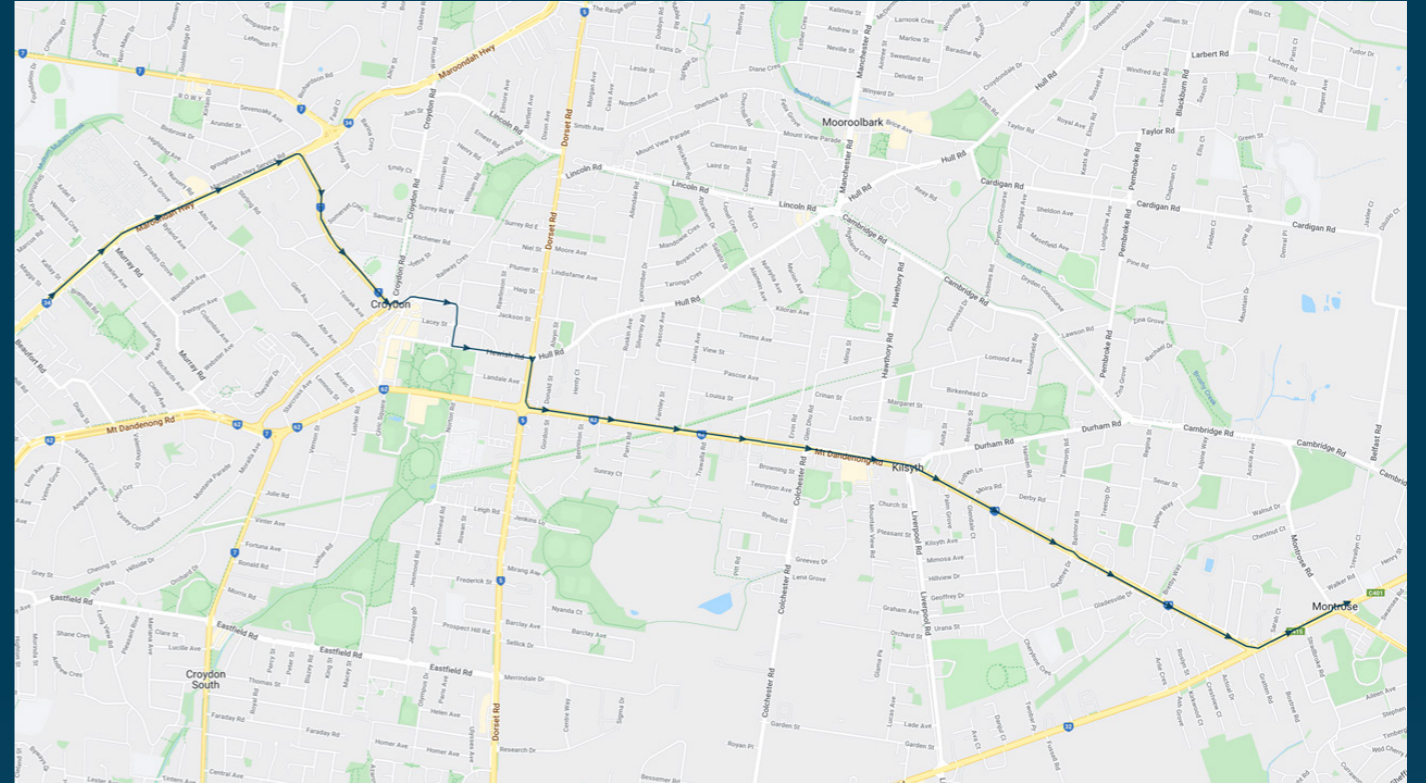

Melba College

Route: 3415 | Afternoon

TURN DIRECTIONS

Via Mt Dandenong Rd, right Bayswater Rd, left Eastfield Rd, left Dorset Rd

To view our list of live tracked services, visit www.venturabus.com.au

Times listed are estimated times only, it is advised to arrive at your stop earlier than the listed time to avoid missing your bus.

You can also download the Ventura Tracker app to view real time bus locations of all services

Melba College

Route: 3435 | Afternoon

Stop ID	Stop Name	Time	Stop ID	Stop Name	Time
10177	Maggs St/Maroondah Hwy	15:15			
14381	Croydon PS/Kent Ave	15:22			
11059	Lacey St/Hewish Rd	15:24			
9844	Donald St/Mt. Dandenong Rd	15:26			
9843	Ruskin Ave/Mt. Dandenong Rd	15:27			
9842	Jarvis Ave/Mt. Dandenong Rd	15:28			
9841	Churchill Way/Mt. Dandenong Rd	15:29			
9840	Glen Dhu Rd/Mt. Dandenong Rd	15:30			
9839	Hawthory Rd/Mt. Dandenong Rd	15:31			
9838	Kilsyth Primary School	15:31			
9837	Charles St/Mt. Dandenong Rd	15:32			
9836	Eothen Lane/Mt. Dandenong Rd	15:32			
9835	St Richards Catholic Church	15:33			
9833	Denman St/Mt. Dandenong Rd	15:34			
9834	Balmoral St/Mt. Dandenong Rd	15:34			
9832	723 Mt. Dandenong Rd	15:35			
9831	Alpine Way/Mt. Dandenong Rd	15:36			
9830	Bretby Way/Mt. Dandenong Tourist Rd	15:36			
9829	Magnolia Gr/Mt. Dandenong Rd	15:37			
22059	Montrose CFA/Mt Dandenong Rd	15:38			
9827	Montrose Rd/Mt. Dandenong Rd	15:39			

Times listed are estimated times only, it is advised to arrive at your stop earlier than the listed time to avoid missing your bus.

You can also download the Ventura Tracker app to view real time bus locations of all services

Melba College

Route: 3435 | Afternoon

TURN DIRECTIONS

Via Maroondah Highway, right Kent Avenue, left Coolstore Road, right Windsor Road, left Lacey Street, left Hewish Road, right Dorset Road, left Mt Dandenong Road, left Canterbury Road