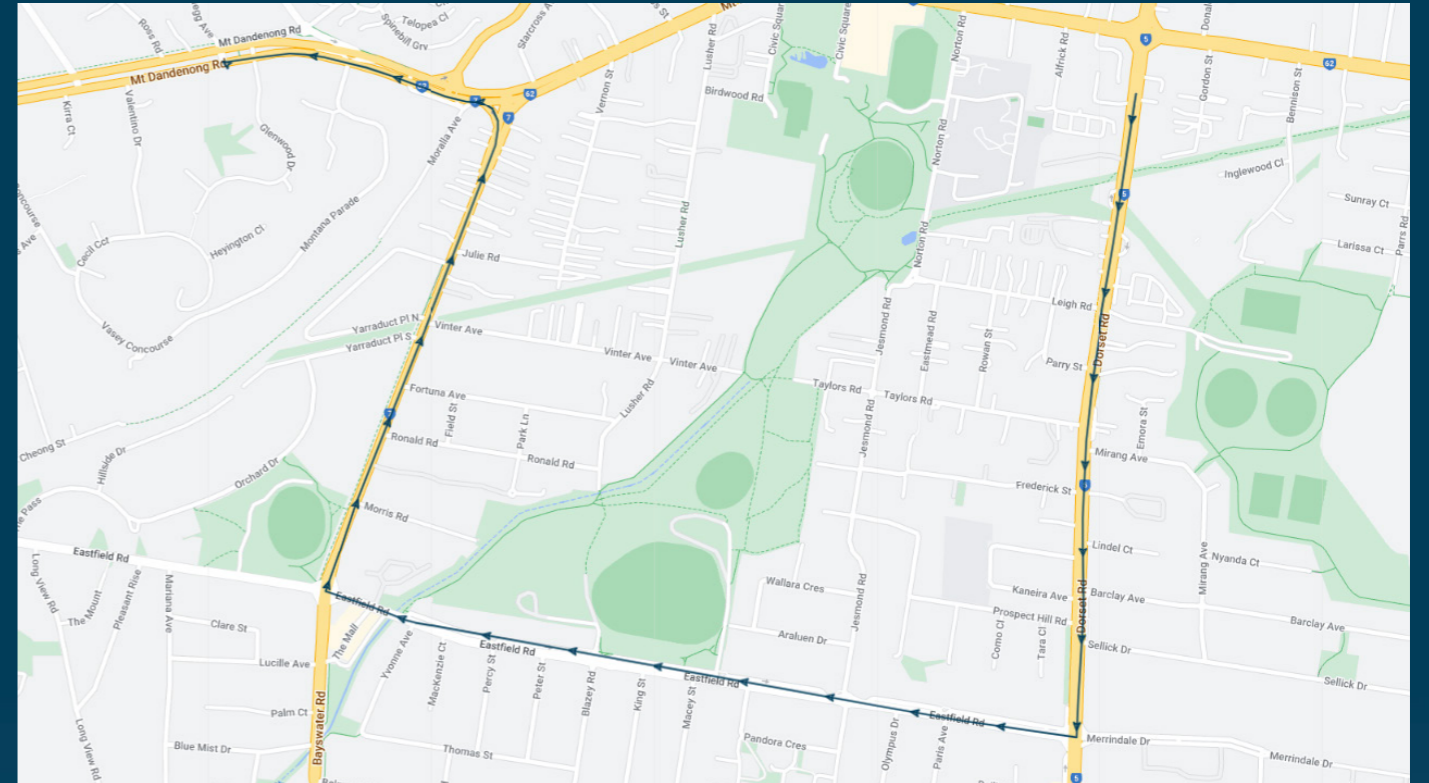

Melba College

Route: 3408 | Morning

TURN DIRECTIONS

Via Wicklow Avenue, left Kent Avenue, left Maroondah Highway

To view our list of live tracked services, visit www.venturabus.com.au

Times listed are estimated times only, it is advised to arrive at your stop earlier than the listed time to avoid missing your bus.

You can also download the Ventura Tracker app to view real time bus locations of all services

Melba College

Route: 3414 | Morning

Stop ID	Stop Name	Time	Stop ID	Stop Name	Time
13505	Mt. Dandenong Rd/Dorset Rd	08:14			
14817	Dorset Lodge Residential Care	08:15			
14825	Parry St/Dorset Rd	08:16			
14838	Frederick St/Dorset Rd	08:17			
14840	Prospect Hill Rd/Dorset Rd	08:18			
14846	Merrindale Dr/Dorset Rd	08:19			
22756	Paris Ave/Eastfield Rd	08:21			
14193	Ronald Rd/Bayswater Rd	08:28			
13460	Yarraduct Pl/Bayswater Rd	08:29			
13459	Mt. Dandenong Rd/Bayswater Rd	08:30			
8745	Wicklow Ave/Mt. Dandenong Rd	08:31			
8744	Clegg Ave/Mt. Dandenong Rd	08:34			

Melba College

Route: 3414 | Morning

TURN DIRECTIONS

Via Dorset Rd, rith Eastfield Rd, right Bayswater Rd, left Mt Dandenong Rd

To view our list of live tracked services, visit www.venturabus.com.au

Times listed are estimated times only, it is advised to arrive at your stop earlier than the listed time to avoid missing your bus.

You can also download the Ventura Tracker app to view real time bus locations of all services

Melba College

Route: 3415 | Afternoon

Stop ID	Stop Name	Time	Stop ID	Stop Name	Time
8471	Clegg Ave/Mt. Dandenong Rd	15:30			
8472	Wicklow Ave/Mt. Dandenong Rd	15:30			
13403	Mt. Dandenong Rd/Bayswater Rd	15:31			
13405	Vinter Ave/Bayswater Rd	15:32			
13406	Ronald Rd/Bayswater Rd	15:32			
22768	Paris Ave/Eastfield Rd	15:36			
14816	Eastfield Rd/Dorset Rd	15:37			
14815	Prospect Hill Rd/Dorset Rd	15:37			
14814	Frederick St/Dorset Rd	15:38			
14813	Parry St/Dorset Rd	15:38			
14812	Dorset Lodge Residential Care	15:39			
14811	Mt. Dandenong Rd/Dorset Rd	15:40			