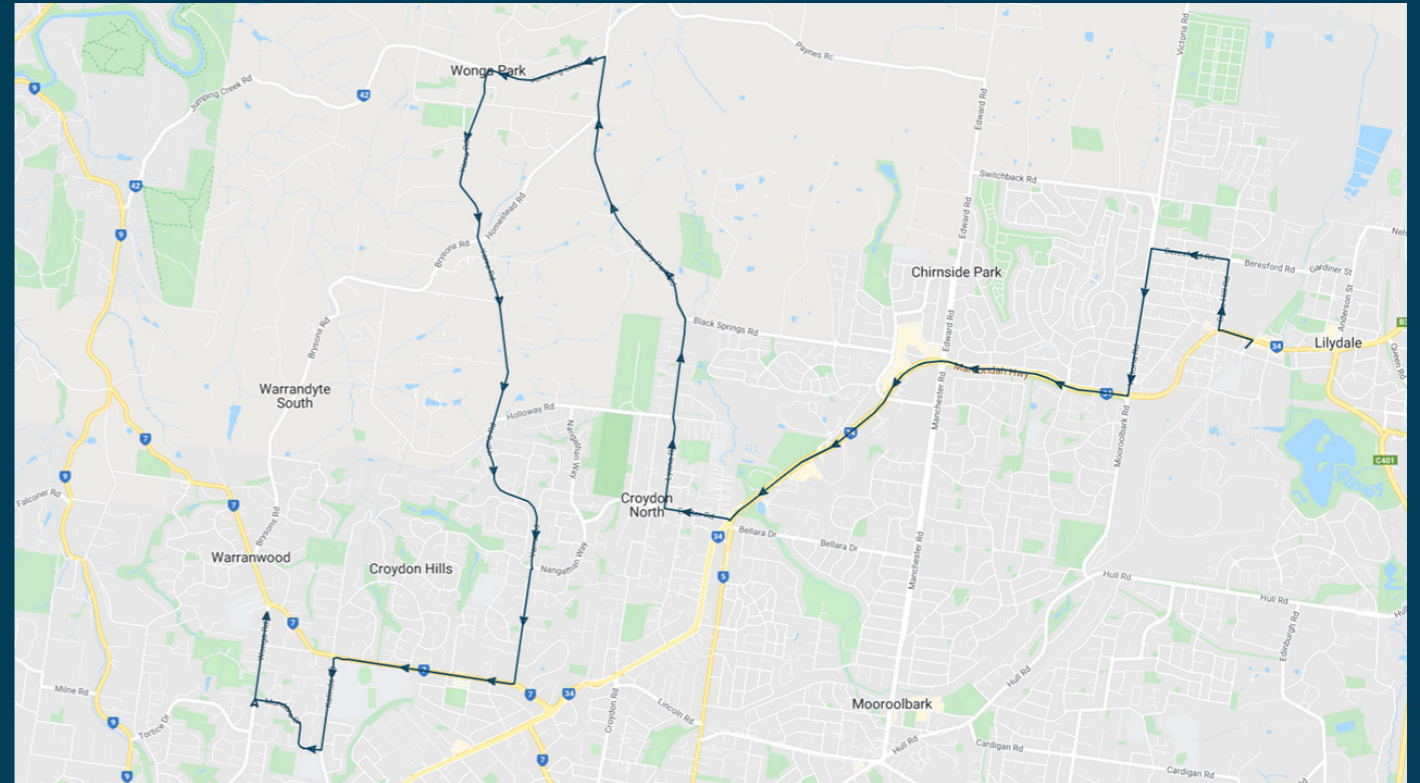

Melbourne Rudolph Steiner School

Route: 2595 | Morning

Stop ID	Stop Name	Time	Stop ID	Stop Name	Time
28197	Lilydale Station Bay G	07:35	49369	Yarra Valley Grammar/Kalinda Rd	08:14
22135	McComb St/Cave Hill Rd	07:36	8502	Warranwood Rd/Wonga Rd	08:20
16670	Peden St/Victoria Rd	07:39			
7444	Mooroolbark Rd/Maroondah Hwy	07:41			
7445	Landscape Dr/Maroondah Hwy	07:42			
7446	Dress Circle Lane/Maroondah Hwy	07:44			
10126	Fletcher Rd/Maroondah Hwy	07:46			
10125	252 Maroondah Hwy	07:47			
10124	Old Melbourne Rd/Maroondah Hwy	07:48			
10123	Golf Driving Range/Maroondah Hwy	07:48			
10122	Exeter Rd/Maroondah Hwy	07:50			
46562	Maroondah Hwy/Exeter Rd	07:50			
14399	Exeter Rd/Lyons Rd	07:50			
14398	Turkeith Cres/Lyons Rd	07:50			
22434	Griff Hunt Reserve/52 Lyons Rd	07:51			
14396	Holloway Rd/Lyons Rd	07:51			
14395	Roymar Ct/Brushy Park Rd	07:51			
15760	Birch Rd/Brushy Park Rd	07:52			
14359	Harris Rd/Brushy Park Rd	07:53			
14360	Toppings Rd/Homestead	07:54			
14361	Jumping Creek Rd/Homestead	07:55			
23189	19 Jumping Creek Rd	07:56			
14362	Yarra Rd/Jumping Creek Rd	07:57			
14364	Toppings Rd/Yarra Rd	07:58			
14365	Dawes Rd/Yarra Rd	07:59			
14366	Homestead Rd/Yarra Rd	08:00			
14367	St Johns Rd/Yarra Rd	08:02			
14368	285 Yarra Rd	08:03			
14369	Holloway Rd/Yarra Rd	08:04			
14370	Charles Smith Dr/Yarra Rd	08:05			
14371	Mckerral Pl/Yarra Rd	08:06			

Times listed are estimated times only, it is advised to arrive at your stop earlier than the listed time to avoid missing your bus.

You can also download the Ventura Tracker app to view real time bus locations of all services

Melbourne Rudolph Steiner School

Route: 2595 | Morning

TURN DIRECTIONS

Depart Lilydale Station via William St E, left Main St, right Cave Hill Rd, left Beresford Rd, left Victoria Rd, right Maroondah Hwy, right Exeter Rd, right Lyons Rd, Into Brushy Park Rd, left Jumping Creek Rd, left Yarra Rd, right Plymouth Rd, left Kalinda Rd, right Mundara Dr, right Wonga Rd to Rudolph Steiner School.