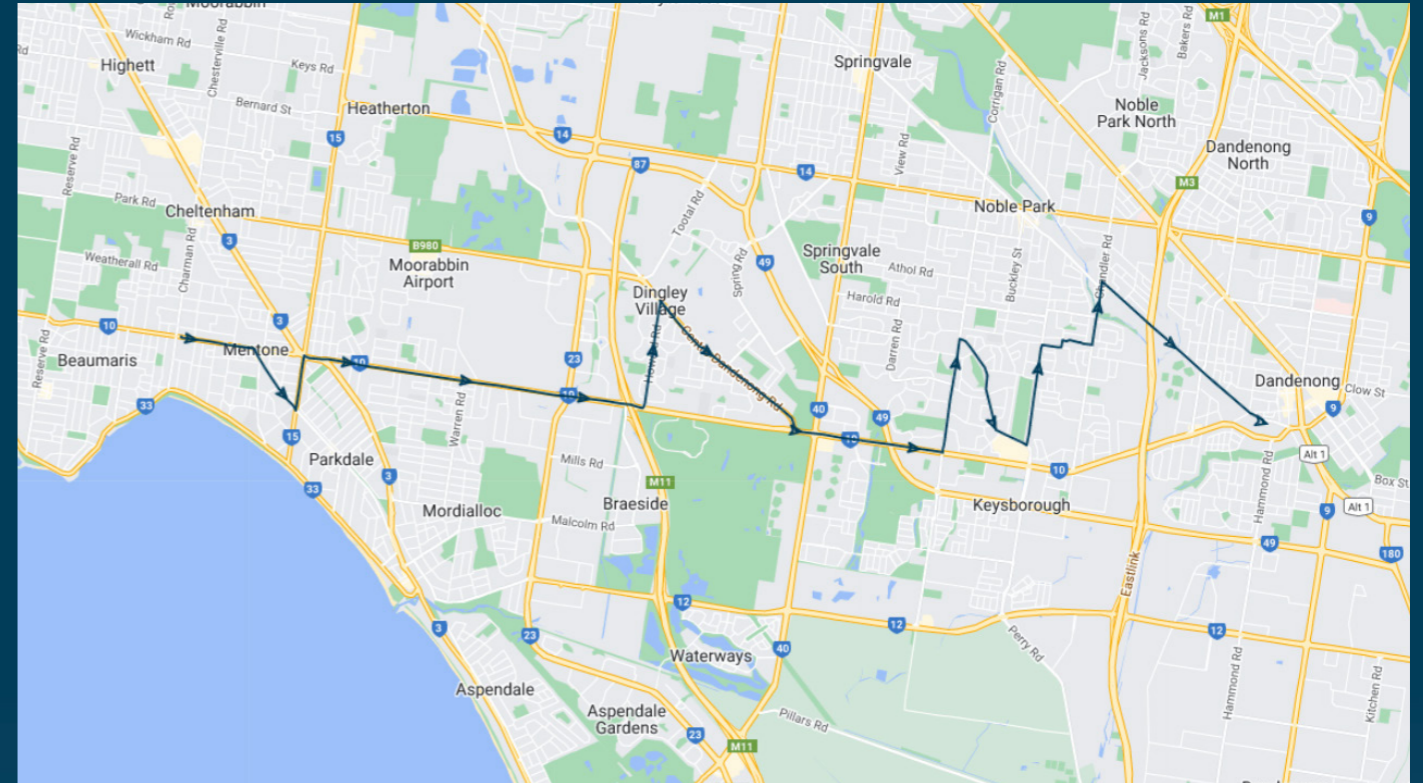

Times listed are estimated times only, it is advised to arrive at your stop earlier than the listed time to avoid missing your bus.

You can also download the Ventura Tracker app to view real time bus locations of all services

Mentone Girls Secondary College

Route: 2203 | Afternoon