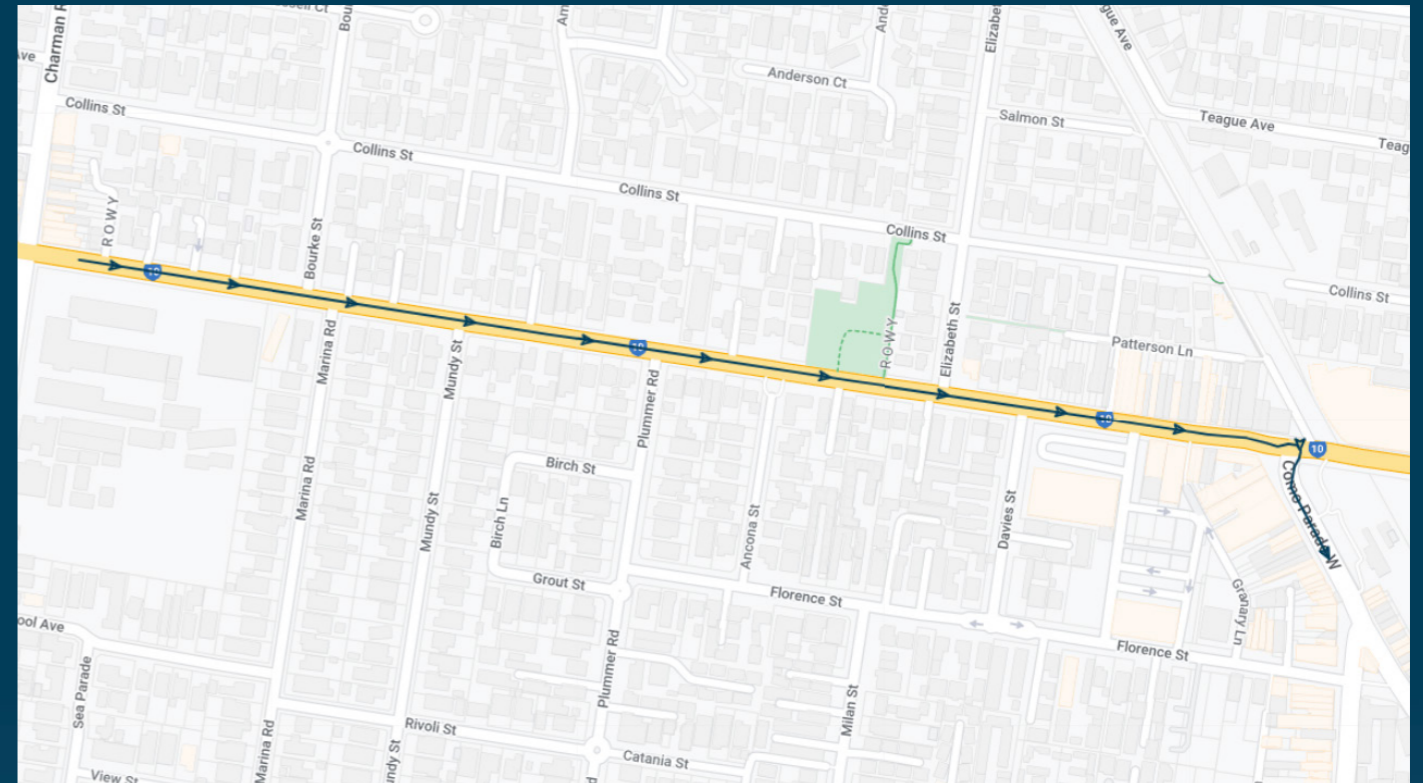

Times listed are estimated times only, it is advised to arrive at your stop earlier than the listed time to avoid missing your bus.

You can also download the Ventura Tracker app to view real time bus locations of all services

To view our list of live tracked services, visit www.venturabus.com.au

Mentone Girls Secondary College

Route: 3122 | Afternoon

Stop ID	Stop Name	Time	Stop ID	Stop Name	Time
---------	-----------	------	---------	-----------	------

TURN DIRECTIONS

Depart via Balcombe Rd, (R) Como Parade W, (L) Warrigal Rd

To view our list of live tracked services, visit www.venturabus.com.au

Times listed are estimated times only, it is advised to arrive at your stop earlier than the listed time to avoid missing your bus.

You can also download the Ventura Tracker app to view real time bus locations of all services