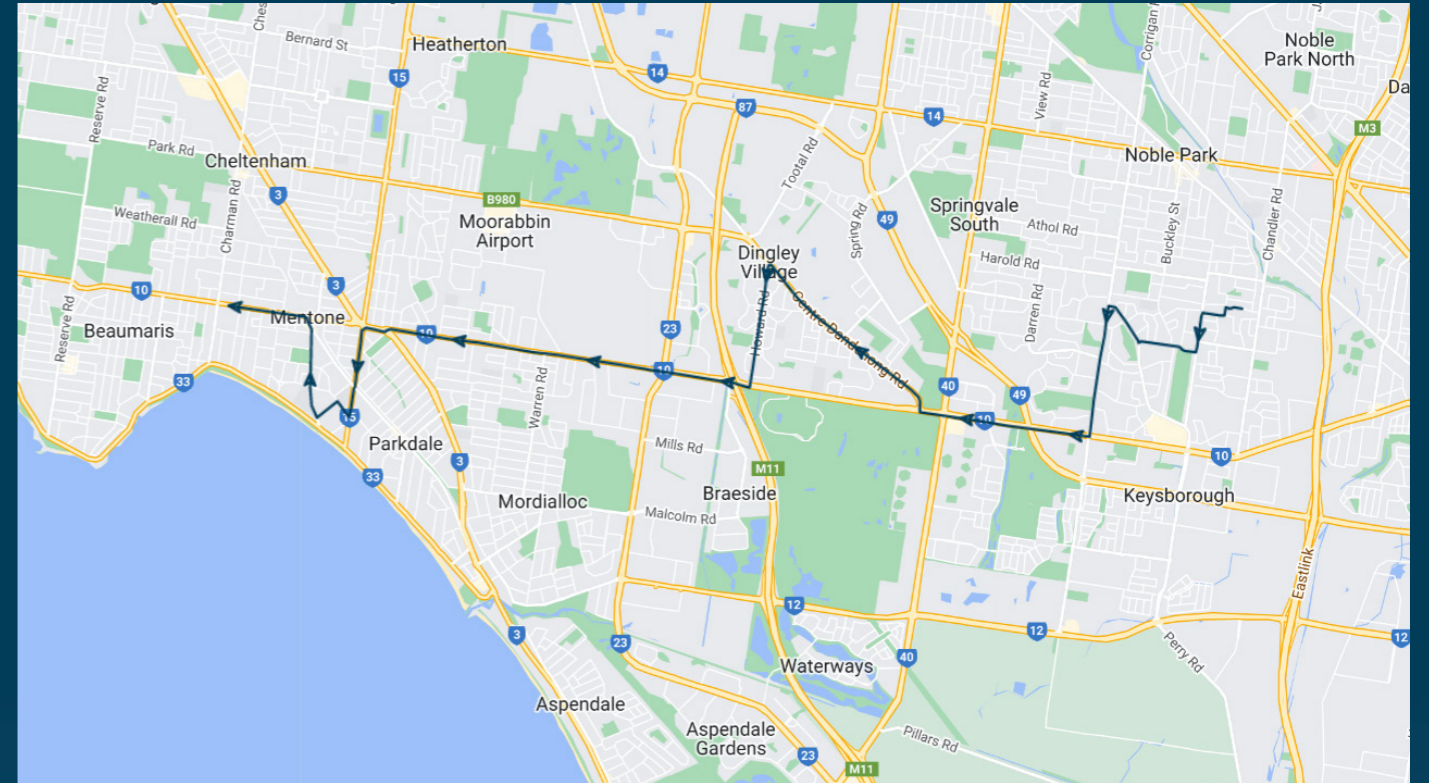

Times listed are estimated times only, it is advised to arrive at your stop earlier than the listed time to avoid missing your bus.

You can also download the Ventura Tracker app to view real time bus locations of all services

Mentone Girls Secondary College

Route: 2229 | Morning

TURN DIRECTIONS

Depart Stackpoole St, (L) Newman Ave, (R) Nance St, (L) Bloomfield Rd, (R) Wahroonga Ave, (R) Kingsclere Ave, (L) Corrigan Rd, (R) Cheltenham Rd, (R) Centre Dandenong Rd, (L) Howard Rd, (R) Lower Dandenong Rd, (R) Nepean Hwy, (L) Warrigal Rd, (R) Naples Rd, (L) Palermo St, (R) Mentone Parade, (L) Como Parade W, (L) Balcombe Rd