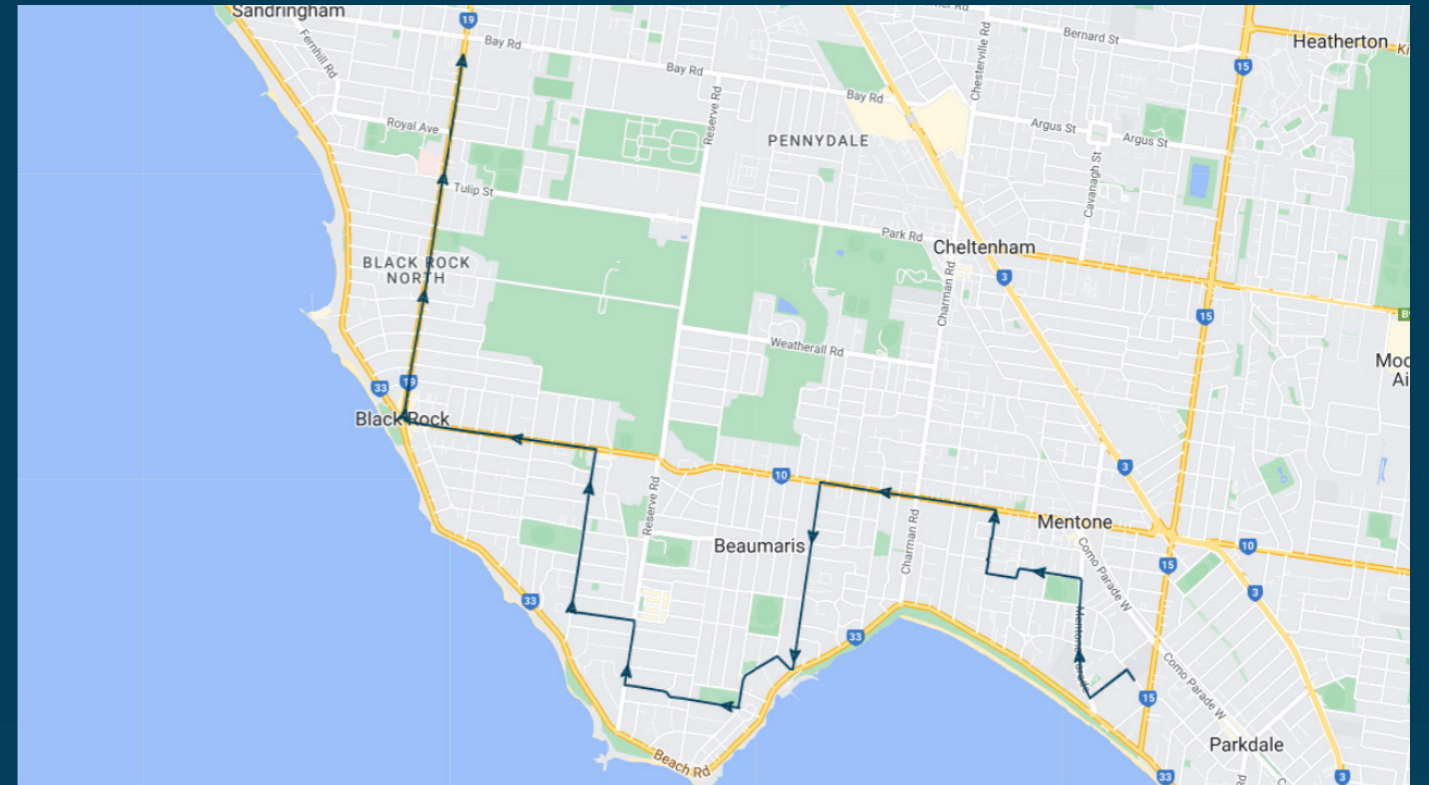

Stop ID	Stop Name	Time	Stop ID	Stop Name	Time
10481	St Bedes College/Naples Rd	16:02			
9344	Palermo St/Mentone Pde	16:03			
9345	Mentone Girls Grammar/Mentone Pde	16:03			
9346	Venice St/Mentone Pde	16:04			
9347	Mentone Reserve/Mentone Pde	16:05			
3343	Mundy St/Balcombe Rd	16:08			
3473	Mentone Girls Sec Col/Balcombe Rd	16:09			
7793	Wells Rd/Balcombe Rd	16:10			
7792	Coles Ct/Balcombe Rd	16:10			
7787	WF Vale Reserve/Tramway Pde	16:15			
7786	Martin St/Tramway Pde	16:16			
7785	Dalgetty Rd/Holding St	16:17			
7784	Reserve Rd/Holding St	16:17			
7783	Pacific Bvd/Reserve Rd	16:19			
7782	Haydens Rd/Pacific Bvd	16:20			
7781	Olinda Ave/Haydens Rd	16:20			
7780	Donald MacDonald Reserve	16:21			
11316	Summerhill Rd/Balcombe Rd	16:24			
11315	Hunter Ave/Balcombe Rd	16:24			
11314	Cullinane St/Balcombe Rd	16:25			
11313	Ebden Ave/Balcombe Rd	16:25			
7231	Karrakatta St/Bluff Rd	16:26			
7230	Gordon Cres/Bluff Rd	16:27			
7229	Arkaringa Cres/Bluff Rd	16:28			
7228	Cheltenham Rd/Bluff Rd	16:29			
7227	FG Tricks Reserve/Bluff Rd	16:29			
7226	Sandringham Hospital/Bluff Rd	16:30			
7225	Fairway Nursing Home/Bluff Rd	16:31			
23268	Victoria St/Bluff Rd	16:32			
11311	Bay Rd/Bluff Rd	16:33			

Times listed are estimated times only, it is advised to arrive at your stop earlier than the listed time to avoid missing your bus.

You can also download the Ventura Tracker app to view real time bus locations of all services

Mentone Grammar School

Route: 3123 | Afternoon