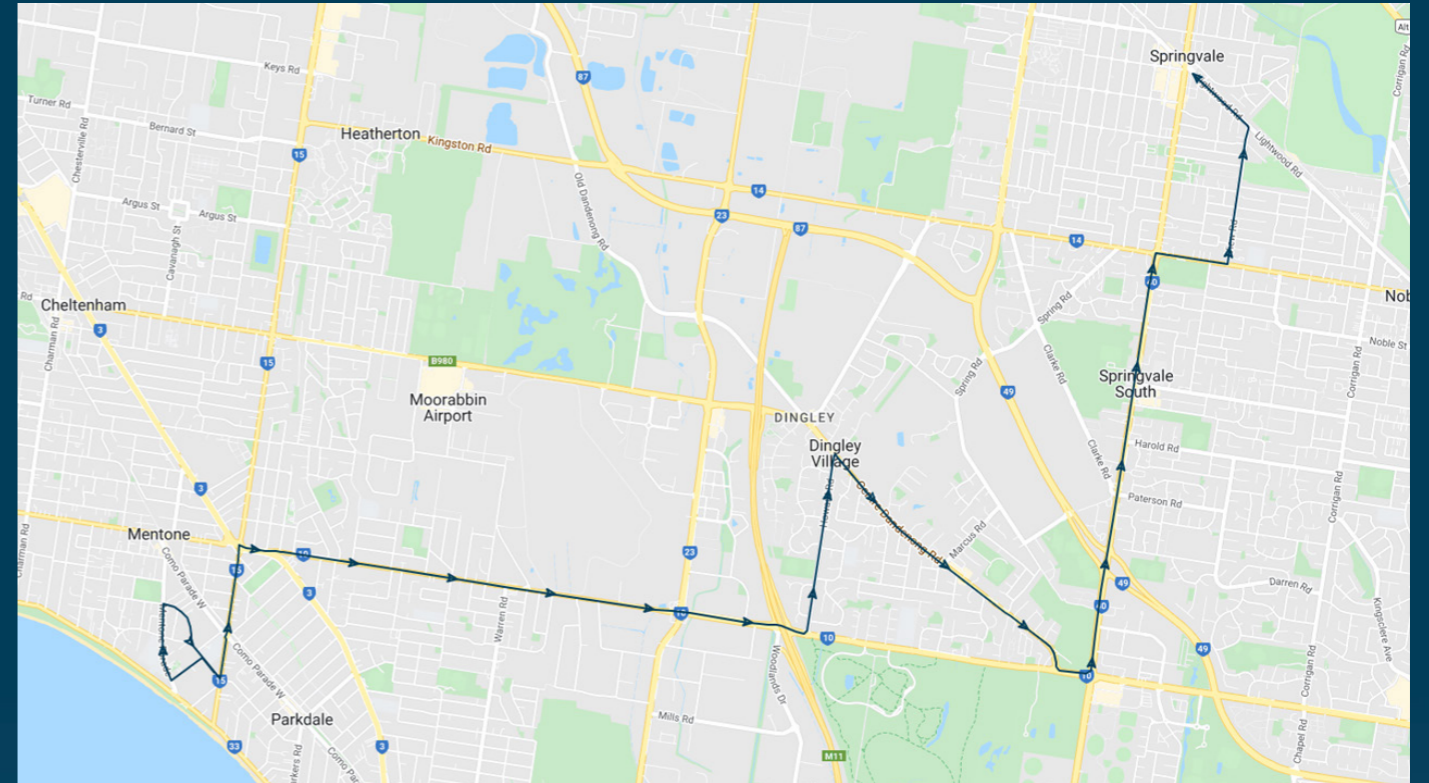

## Route: 2263 | Afternoon

Stop ID	Stop Name	Time	Stop ID	Stop Name	Time
10481	St Bedes College/Naples Rd	15:40	3635	Golf Links Cres/Centre Dandenong Rd	16:00
9344	Palermo St/Mentone Pde	15:40	3636	Spring Park Golf Course	16:00
9345	Mentone Girls Grammar/Mentone Pde	15:41	1642	Kilberry Ave/Springvale Rd	16:04
9346	Venice St/Mentone Pde	15:41	418	Ealing Cres/Springvale Rd	16:05
46611	Mentone Grammar School/Naples Rd	15:42	2911	Heatherton Rd/View Rd	16:07
3527	Stawell St/Warrigal Rd	15:44	2910	Neale St/View Rd	16:07
3528	St Patricks Primary School/Warrigal Rd	15:44	23207	Sandown Greyhounds/View Rd	16:08
3529	Thrift Park Shopping Centre	15:45	2909	Lightwood Rd/View Rd	16:08
23209	Blackwood Ave/Lower Dandenong Rd	15:46	2908	Elm Gr/Lightwood Rd	16:10
3531	Glenelg Dr/Lower Dandenong Rd	15:46	2907	Springvale Station/Lightwood Rd	16:10
3532	Ivy St/Lower Dandenong Rd	15:47			
3533	Allandale Rd/Lower Dandenong Rd	15:48			
3534	Bundora Pde/Lower Dandenong Rd	15:49			
3535	Duigan Dr/Lower Dandenong Rd	15:50			
3536	De Havilland Rd/Lower Dandenong Rd	15:50			
3537	Sibthorpe St/Lower Dandenong Rd	15:50			
3538	Boundary Rd/Lower Dandenong Rd	15:51			
3539	Boundary Rd/Lower Dandenong Rd	15:52			
3540	Redwood Dr/Lower Dandenong Rd	15:52			
3541	Woodlands Dr/Lower Dandenong Rd	15:52			
4	Braeside Park/Howard Rd	15:53			
14	Chadwick Reserve/Howard Rd	15:54			
15	Village Dr/Howard Rd	15:54			
16	Earlwood St/Howard Rd	15:54			
43	Centre Dandenong Rd/Howard Rd	15:55			
3628	Kingswood Golf Club	15:55			
3629	Golfwood Cl/Centre Dandenong Rd	15:56			
3630	Greenview Cl/Centre Dandenong Rd	15:57			
3631	Dingley Primary School	15:58			
3632	Dingley Village SC	15:59			
3634	Harley St/Centre Dandenong Rd	16:00			

## Route: 2263 | Afternoon