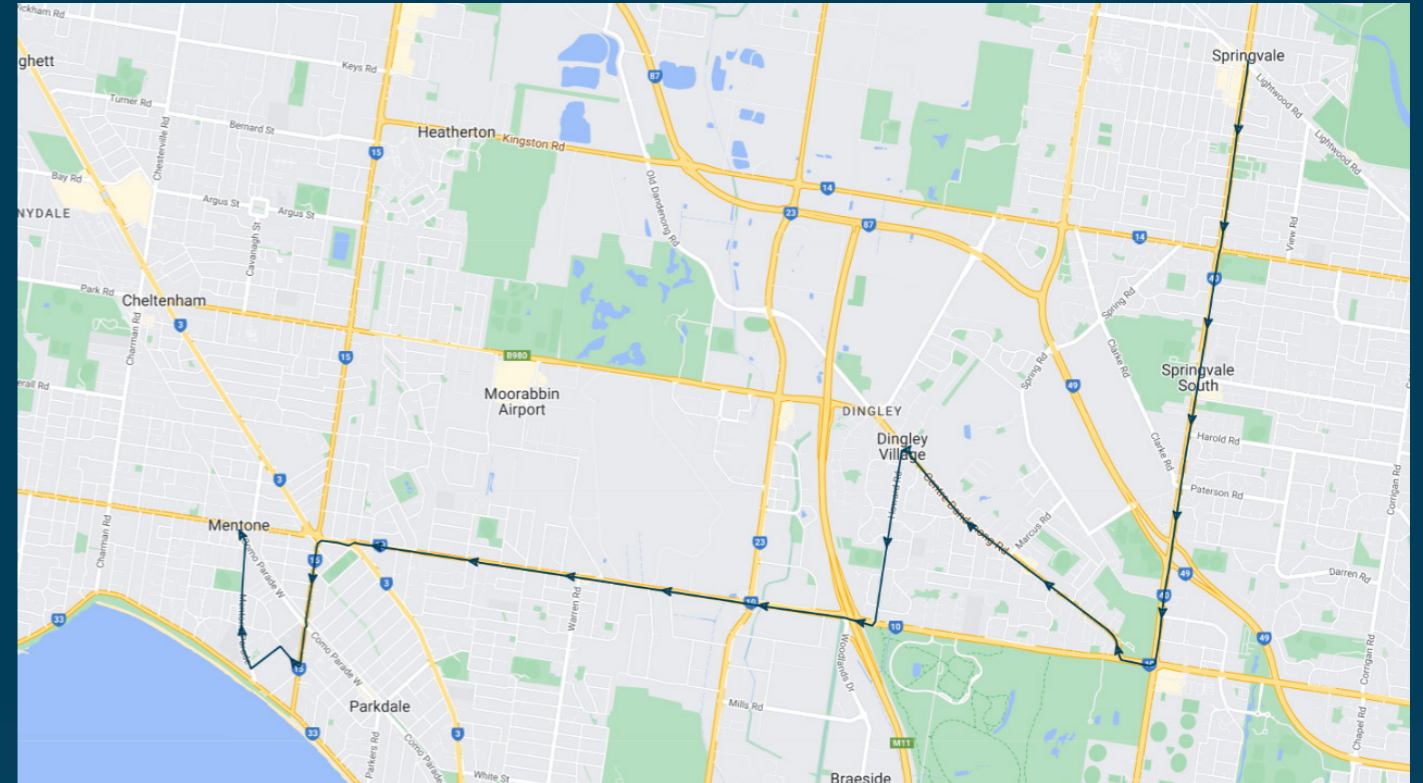

Times listed are estimated times only, it is advised to arrive at your stop earlier than the listed time to avoid missing your bus.

You can also download the Ventura Tracker app to view real time bus locations of all services

Mentone Grammar School

Route: 3101 | Morning