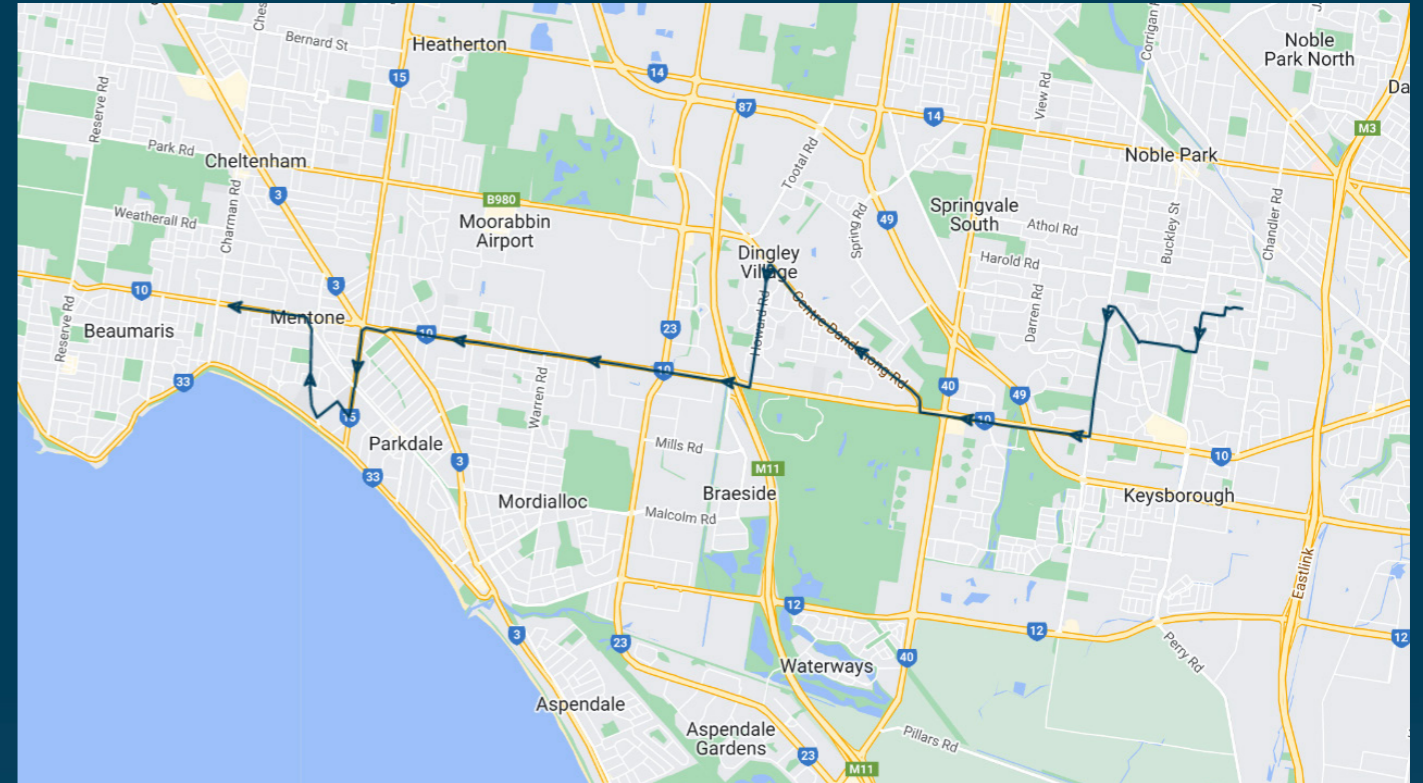

Times listed are estimated times only, it is advised to arrive at your stop earlier than the listed time to avoid missing your bus.

You can also download the Ventura Tracker app to view real time bus locations of all services

Mentone Grammar School

Route: 2229 | Morning