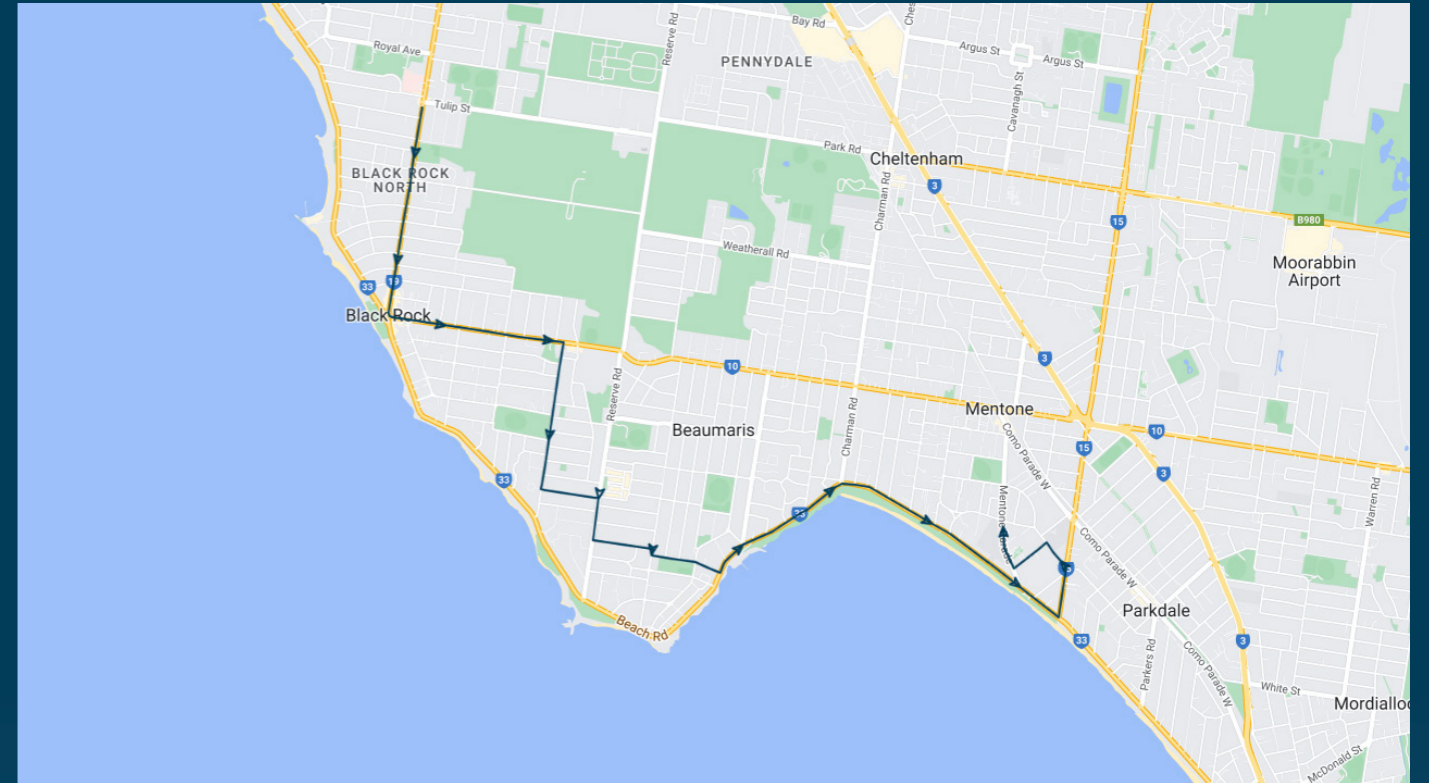

Mentone Grammar School

Route: 3102 | Morning

Stop ID	Stop Name	Time	Stop ID	Stop Name	Time
8035	Sandringham Hospital/Bluff Rd	08:00			
20922	FG Tricks Reserve/Bluff Rd	08:00			
8037	Cheltenham Rd/Bluff Rd	08:00			
8038	Arkaringa Cres/Bluff Rd	08:01			
8039	Sylvia Cres/Bluff Rd	08:02			
10105	College Gr/Balcombe Rd	08:02			
10106	Cullinane St/Balcombe Rd	08:03			
10107	Hunter Ave/Balcombe Rd	08:03			
10108	Summerhill Rd/Balcombe Rd	08:04			
8045	Pasadena Ave/Haydens Rd	08:06			
8046	Pacific Bvd/Haydens Rd	08:06			
8047	Reserve Rd/Pacific Bvd	08:07			
8048	Anita St/Reserve Rd	08:07			
8526	Beamaris Bowls Club/15 Bodley St	08:08			
8527	Beamaris Hotel/Bodley St	08:09			
8528	Hutchison Ave/Beach Rd	08:10			
8529	Wells Rd/Beach Rd	08:10			
9623	Warrigal Rd/Beach Rd	08:14			
10481	St Bedes College/Naples Rd	08:15			
46612	St Bedes College/Palermo St	08:15			
9345	Mentone Girls Grammar/Mentone Pde	08:18			

Times listed are estimated times only, it is advised to arrive at your stop earlier than the listed time to avoid missing your bus.

You can also download the Ventura Tracker app to view real time bus locations of all services

Mentone Grammar School

Route: 3102 | Morning