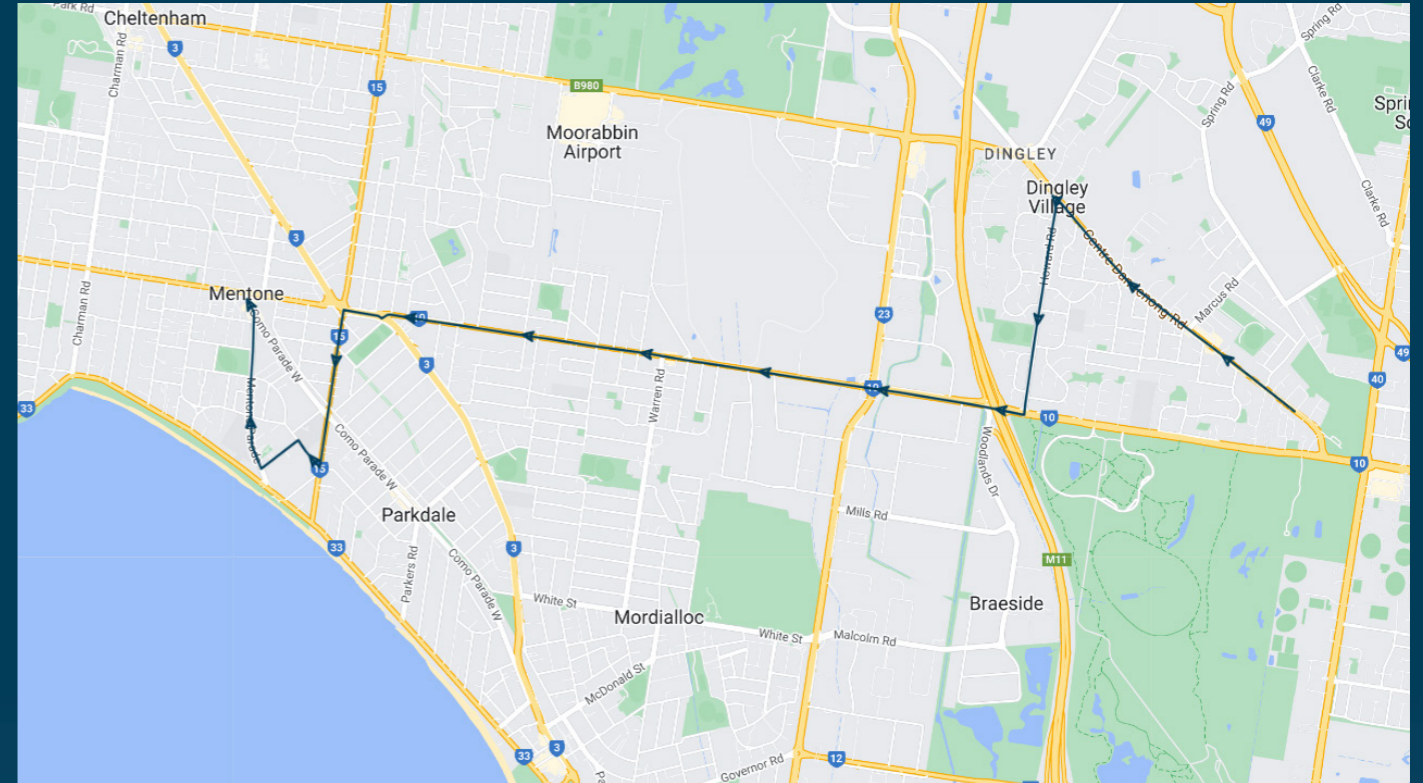

To view our list of live tracked services, visit [www.venturabus.com.au](http://www.venturabus.com.au)

## Route: 2254 | Morning

Stop ID	Stop Name	Time	Stop ID	Stop Name	Time
2891	Golf Links Cres/Centre Dandenong Rd	08:05	19613	Mentone Station/Como Pde - Bay 1	08:40
2890	Emery Dr/Centre Dandenong Rd	08:06			
2889	Jannali Dr/Centre Dandenong Rd	08:06			
2888	Dingley Village SC	08:07			
2887	Marjorie Ave/Centre Dandenong Rd	08:08			
2886	Shelford Gr/Centre Dandenong Rd	08:09			
2885	Sharrock Dr/Centre Dandenong Rd	08:10			
2884	Howard Rd/Centre Dandenong Rd	08:11			
2883	Centre Dandenong Rd/Howard Rd	08:12			
2882	Earlwood St/Howard Rd	08:12			
2881	Timms Cres/Howard Rd	08:13			
2880	Plaza Cres/Howard Rd	08:14			
2879	Lower Dandenong Rd/Howard Rd	08:16			
3323	Bell Gr/Lower Dandenong Rd	08:17			
3324	Boundary Rd/Lower Dandenong Rd	08:19			
3325	Boundary Rd/Lower Dandenong Rd	08:20			
3326	Sibthorpe St/Lower Dandenong Rd	08:21			
3328	De Havilland Rd/Lower Dandenong Rd	08:22			
3329	Rivette St/Lower Dandenong Rd	08:23			
3330	Ewen St/Lower Dandenong Rd	08:24			
3331	McSwain St/Lower Dandenong Rd	08:25			
3332	Ivy St/Lower Dandenong Rd	08:26			
3333	82 Lower Dandenong Rd	08:27			
3334	Olive Gr/Lower Dandenong Rd	08:28			
3335	Thrift Park Shopping Centre	08:29			
3336	Mitchell St/Warrigal Rd	08:31			
3337	Stawell St/Warrigal Rd	08:32			
10481	St Bedes College/Naples Rd	08:35			
9345	Mentone Girls Grammar/Mentone Pde	08:37			
9346	Venice St/Mentone Pde	08:38			
9347	Mentone Reserve/Mentone Pde	08:38			

Times listed are estimated times only, it is advised to arrive at your stop earlier than the listed time to avoid missing your bus.

You can also download the Ventura Tracker app to view real time bus locations of all services

## Route: 2254 | Morning