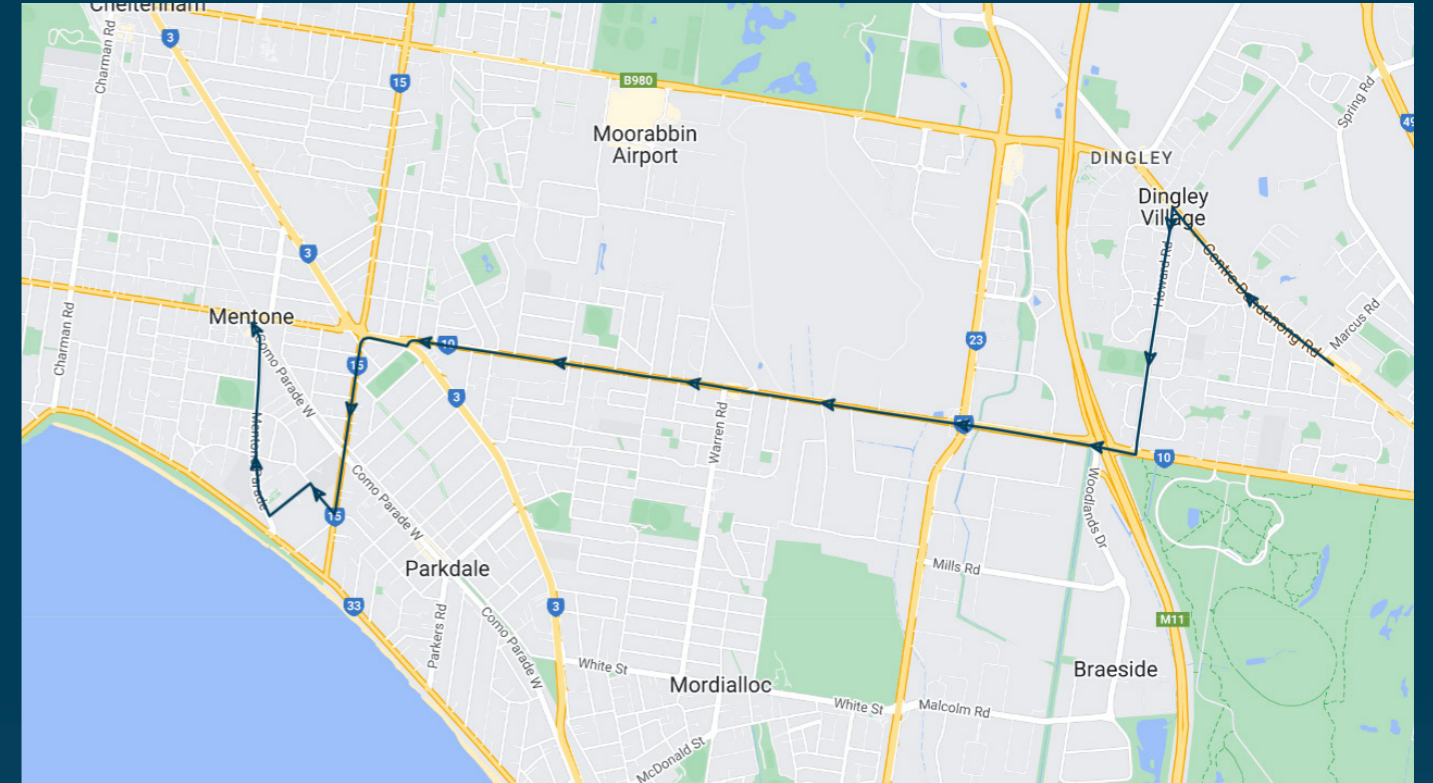

## Route: 2230 | Morning

Stop ID	Stop Name	Time	Stop ID	Stop Name	Time
2888	Dingley Village SC	08:00			
2887	Marjorie Ave/Centre Dandenong Rd	08:00			
2886	Shelford Gr/Centre Dandenong Rd	08:01			
2885	Sharrock Dr/Centre Dandenong Rd	08:02			
2884	Howard Rd/Centre Dandenong Rd	08:04			
2883	Centre Dandenong Rd/Howard Rd	08:04			
2882	Earlwood St/Howard Rd	08:05			
2881	Timms Cres/Howard Rd	08:06			
2880	Plaza Cres/Howard Rd	08:07			
2879	Lower Dandenong Rd/Howard Rd	08:09			
3323	Bell Gr/Lower Dandenong Rd	08:10			
3324	Boundary Rd/Lower Dandenong Rd	08:12			
3325	Boundary Rd/Lower Dandenong Rd	08:13			
3326	Sibthorpe St/Lower Dandenong Rd	08:14			
3328	De Havilland Rd/Lower Dandenong Rd	08:16			
3329	Rivette St/Lower Dandenong Rd	08:17			
3330	Ewen St/Lower Dandenong Rd	08:18			
3331	McSwain St/Lower Dandenong Rd	08:19			
3332	Ivy St/Lower Dandenong Rd	08:20			
3333	82 Lower Dandenong Rd	08:21			
3334	Olive Gr/Lower Dandenong Rd	08:22			
3335	Thrift Park Shopping Centre	08:23			
3336	Mitchell St/Warrigal Rd	08:26			
3337	Stawell St/Warrigal Rd	08:26			
10481	St Bedes College/Naples Rd	08:29			
9345	Mentone Girls Grammar/Mentone Pde	08:32			
9346	Venice St/Mentone Pde	08:32			
9347	Mentone Reserve/Mentone Pde	08:33			
19613	Mentone Station/Como Pde - Bay 1	08:35			

Times listed are estimated times only, it is advised to arrive at your stop earlier than the listed time to avoid missing your bus.

You can also download the Ventura Tracker app to view real time bus locations of all services

## Route: 2230 | Morning

### TURN DIRECTIONS

Depart Centre Dandenong Rd, (L) Howard Rd, (R) Lower Dandenong Rd, (R) Nepean Hwy, (L) Warrigal Rd, (R) Naples Rd, (L) Palermo St, (R) Mentone Parade, (L) Como Parade W

To view our list of live tracked services, visit [www.venturabus.com.au](http://www.venturabus.com.au)