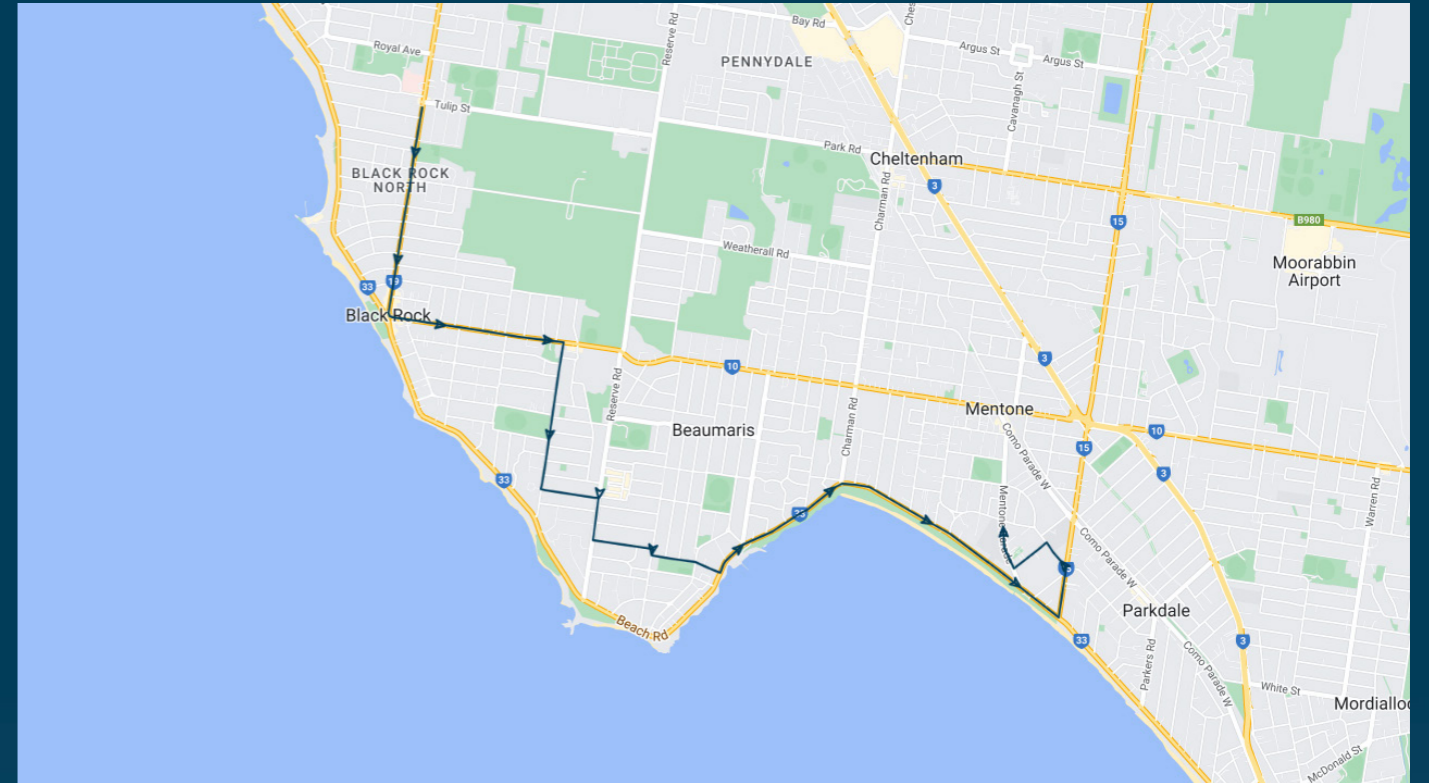

Mentone Schools

Route: 3102 | Morning

Stop ID	Stop Name	Time	Stop ID	Stop Name	Time
8035	Sandringham Hospital/Bluff Rd	08:00			
20922	FG Tricks Reserve/Bluff Rd	08:00			
8037	Cheltenham Rd/Bluff Rd	08:00			
8038	Arkaringa Cres/Bluff Rd	08:01			
8039	Sylvia Cres/Bluff Rd	08:02			
10105	College Gr/Balcombe Rd	08:02			
10106	Cullinane St/Balcombe Rd	08:03			
10107	Hunter Ave/Balcombe Rd	08:03			
10108	Summerhill Rd/Balcombe Rd	08:04			
8045	Pasadena Ave/Haydens Rd	08:06			
8046	Pacific Bvd/Haydens Rd	08:06			
8047	Reserve Rd/Pacific Bvd	08:07			
8048	Anita St/Reserve Rd	08:07			
8526	Beamaris Bowls Club/15 Bodley St	08:08			
8527	Beamaris Hotel/Bodley St	08:09			
8528	Hutchison Ave/Beach Rd	08:10			
8529	Wells Rd/Beach Rd	08:10			
9623	Warrigal Rd/Beach Rd	08:14			
10481	St Bedes College/Naples Rd	08:15			
46612	St Bedes College/Palermo St	08:15			
9345	Mentone Girls Grammar/Mentone Pde	08:18			

Times listed are estimated times only, it is advised to arrive at your stop earlier than the listed time to avoid missing your bus.

You can also download the Ventura Tracker app to view real time bus locations of all services

Mentone Schools

Route: 3102 | Morning