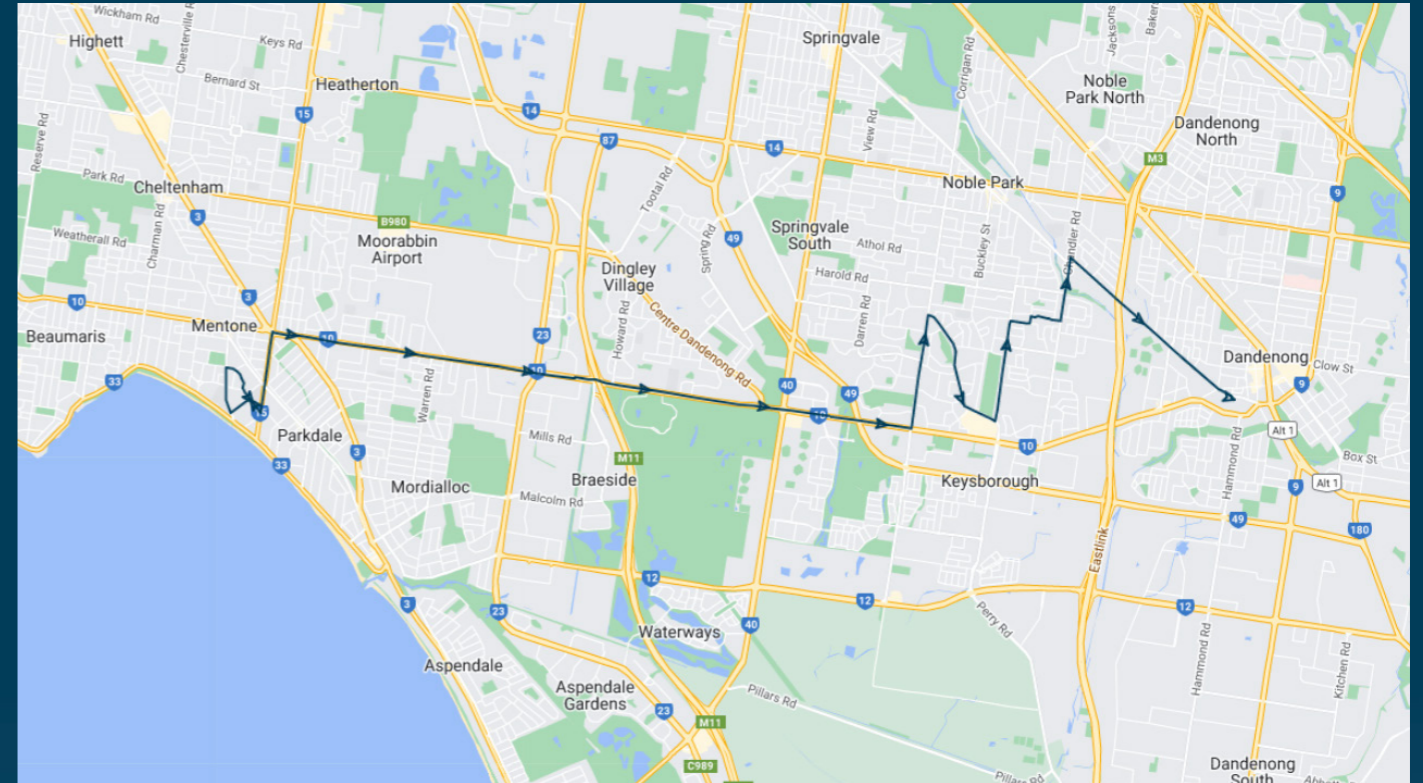

Times listed are estimated times only, it is advised to arrive at your stop earlier than the listed time to avoid missing your bus.

You can also download the Ventura Tracker app to view real time bus locations of all services

Mentone Schools

Route: 2232 | Afternoon