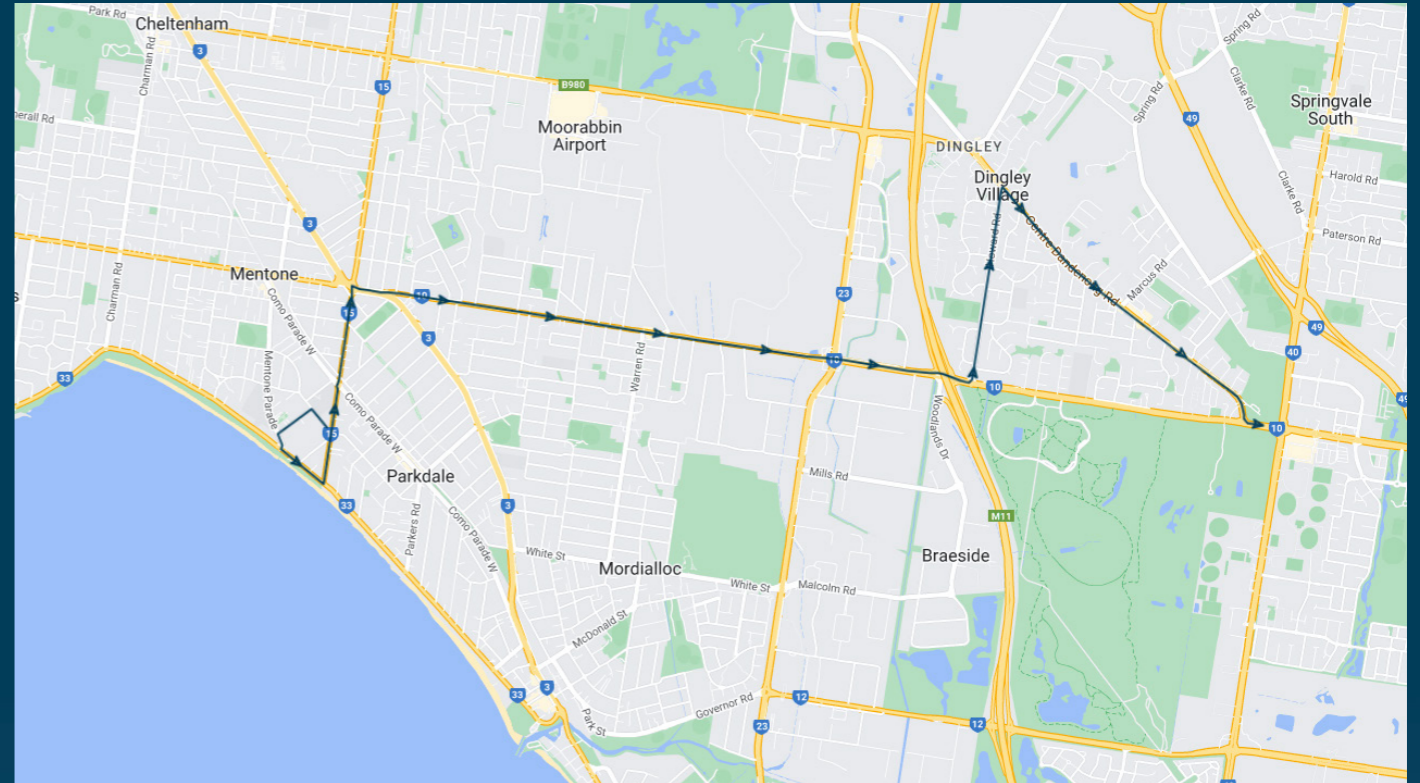

Times listed are estimated times only, it is advised to arrive at your stop earlier than the listed time to avoid missing your bus.

You can also download the Ventura Tracker app to view real time bus locations of all services

Mentone Schools

Route: 2202 | Afternoon