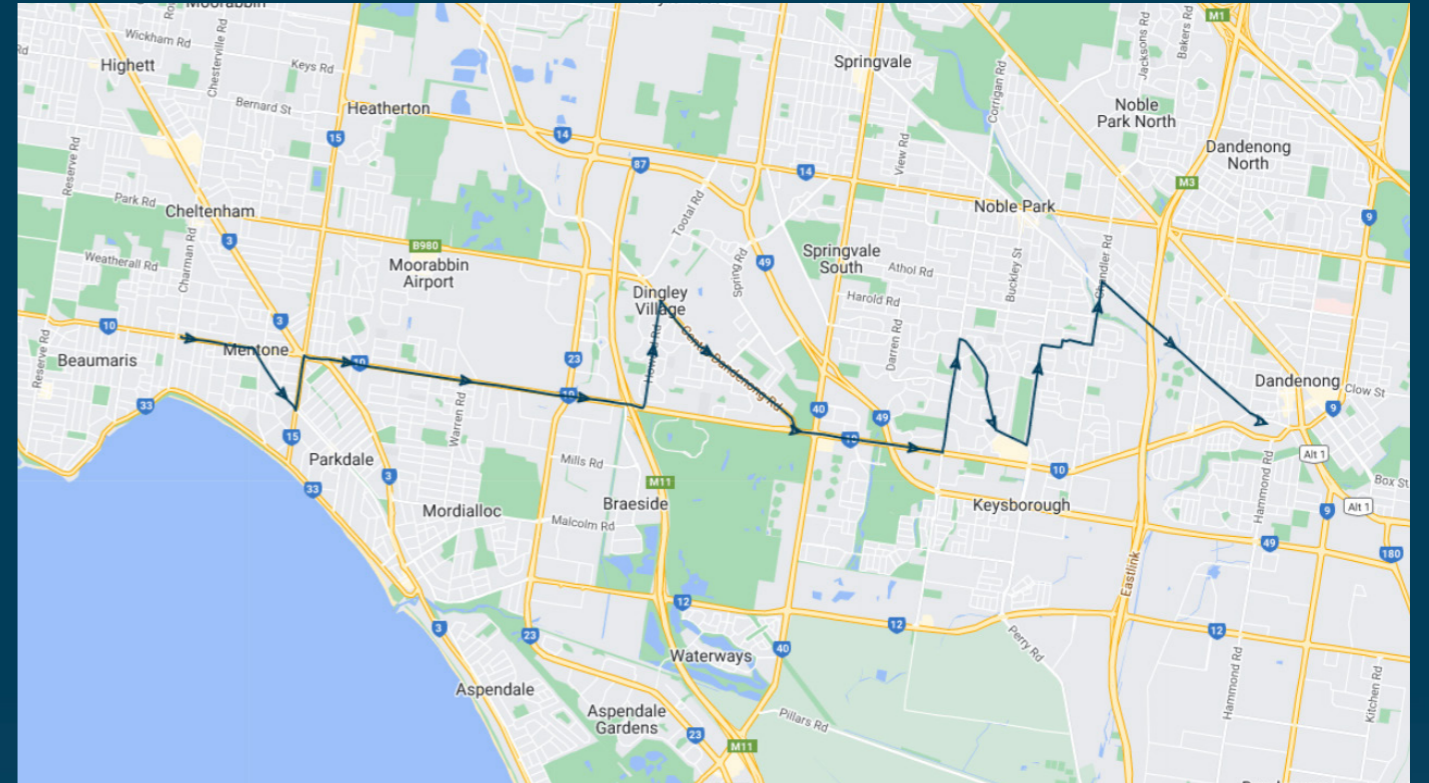

Times listed are estimated times only, it is advised to arrive at your stop earlier than the listed time to avoid missing your bus.

You can also download the Ventura Tracker app to view real time bus locations of all services

Mentone Schools

Route: 2203 | Afternoon