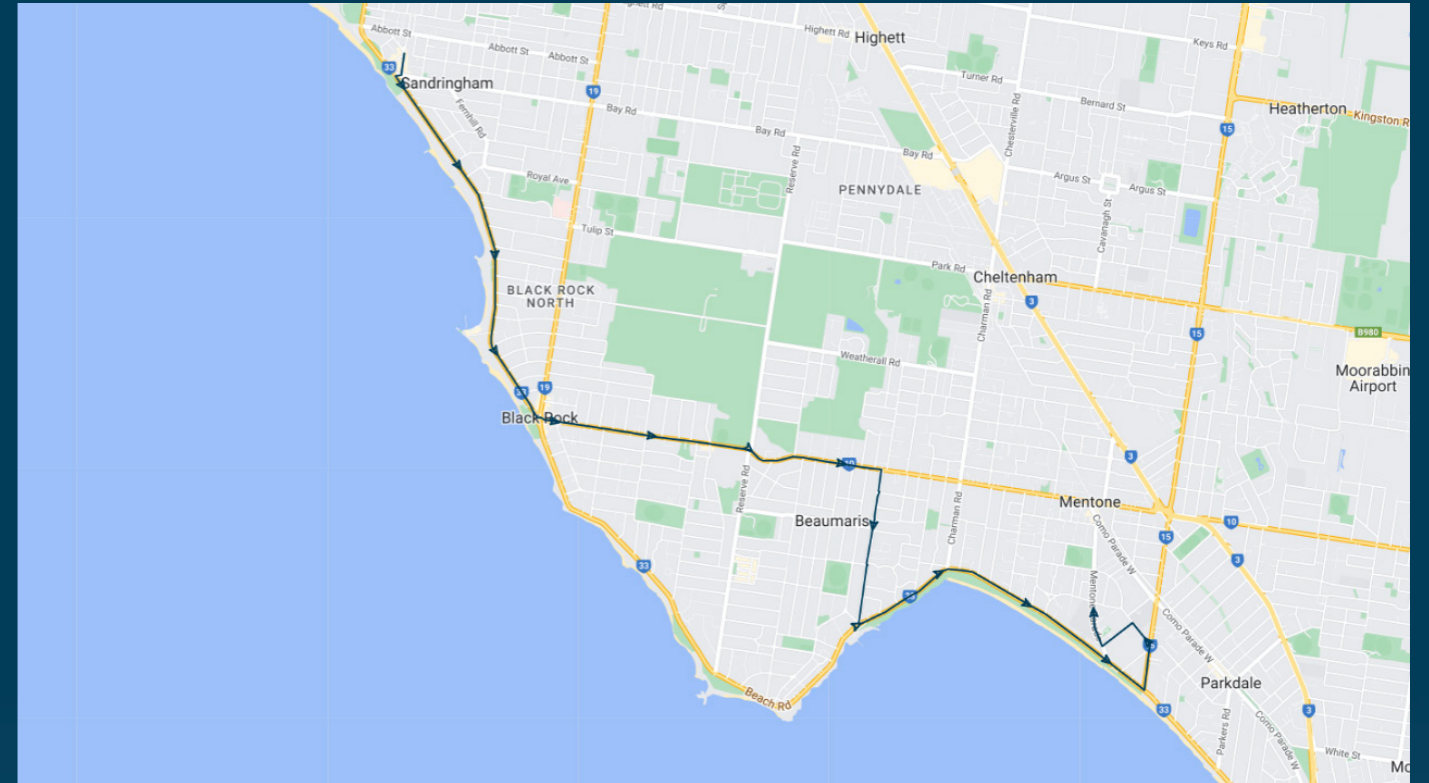

To view our list of live tracked services, visit www.venturabus.com.au

Mentone Schools

Route: 3103 | Morning

Stop ID	Stop Name	Time	Stop ID	Stop Name	Time
20766	Sandringham Station/Station St	08:20			
10105	College Gr/Balcombe Rd	08:28			
10106	Cullinane St/Balcombe Rd	08:28			
10107	Hunter Ave/Balcombe Rd	08:29			
10108	Summerhill Rd/Balcombe Rd	08:30			
10109	Haydens Rd/Balcombe Rd	08:31			
10110	Mcnaught St/Balcombe Rd	08:32			
10111	Morey St/Balcombe Rd	08:33			
11250	Coreen Ave/Balcombe Rd	08:33			
8522	Michael St/Balcombe Rd	08:34			
8528	Hutchison Ave/Beach Rd	08:39			
8529	Wells Rd/Beach Rd	08:40			
9623	Warrigal Rd/Beach Rd	08:45			
10481	St Bedes College/Naples Rd	08:45			
9344	Palermo St/Mentone Pde	08:46			
9345	Mentone Girls Grammar/Mentone Pde	08:46			

Mentone Schools

Route: 3103 | Morning

TURN DIRECTIONS

Depart Sandringham Station via Station Street, (R) Bay Rd, (L) Beach Rd, (L) Becombe Rd, (R) Cromer Rd, (L) Beach Rd, (L) Warrigal Rd, (L) Naples Rd, (L) Palermo St, (R) Mentone Parade