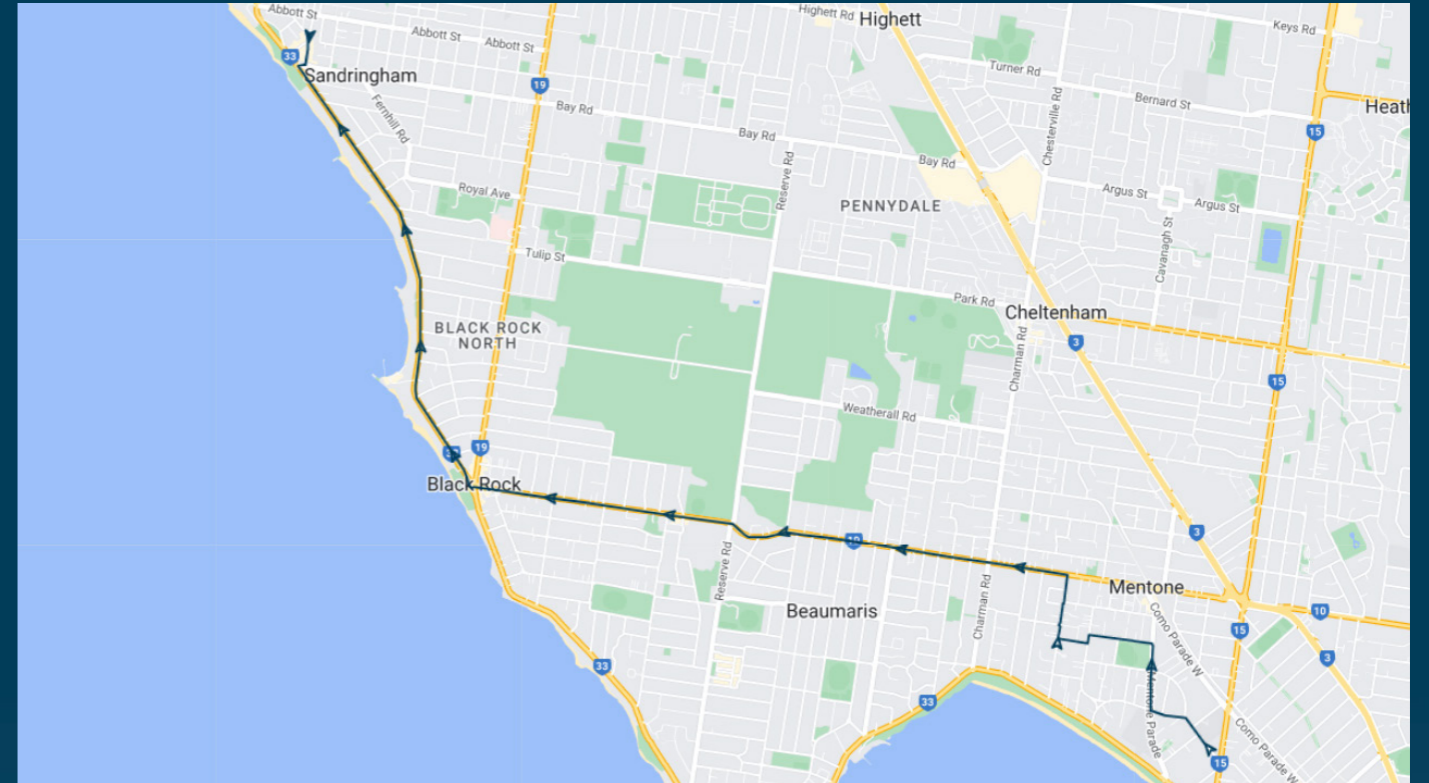

Mentone Schools

Route: 3121 | Afternoon

Stop ID	Stop Name	Time	Stop ID	Stop Name	Time
10481	St Bedes College/Naples Rd	15:30			
9346	Venice St/Mentone Pde	15:31			
9347	Mentone Reserve/Mentone Pde	15:32			
3343	Mundy St/Balcombe Rd	15:35			
3473	Mentone Girls Sec Col/Balcombe Rd	15:36			
7793	Wells Rd/Balcombe Rd	15:36			
7792	Coles Ct/Balcombe Rd	15:37			
11322	363 Balcombe Rd	15:38			
11321	Coreen Ave/Balcombe Rd	15:39			
11320	Dalgetty Rd/Balcombe Rd	15:39			
11319	Reserve Rd/Balcombe Rd	15:40			
11318	Beaumaris Secondary College	15:41			
11317	Haydens Rd/Balcombe Rd	15:41			
11316	Summerhill Rd/Balcombe Rd	15:42			
11315	Hunter Ave/Balcombe Rd	15:43			
11314	Cullinane St/Balcombe Rd	15:44			
11313	Ebden Ave/Balcombe Rd	15:44			
20766	Sandringham Station/Station St	15:55			

Mentone Schools

Route: 3121 | Afternoon