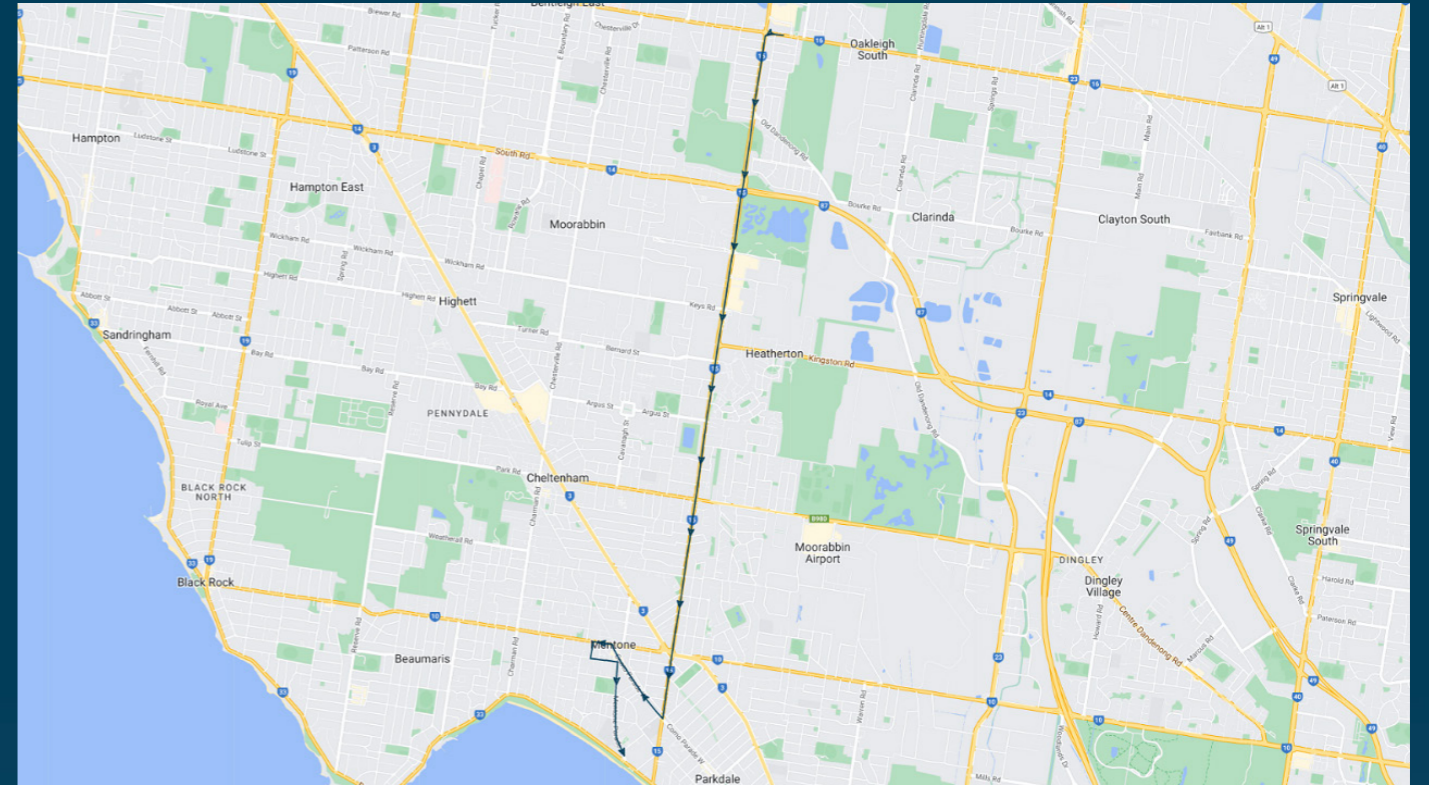

Mentone Schools

Route: 1022 | Morning

Stop ID	Stop Name	Time	Stop ID	Stop Name	Time
9649	Rudyard St/Warrigal Rd	08:00			
20266	Old Dandenong Rd/Warrigal Rd	08:01			
9647	Dales Park/Warrigal Rd	08:02			
9646	South Rd/Warrigal Rd	08:04			
9645	Cochranes Rd/Warrigal Rd	08:07			
9644	Corporate Dr/Warrigal Rd	08:08			
9643	Keys Rd/Warrigal Rd	08:09			
9642	Kingston Rd/Warrigal Rd	08:11			
9641	Kingston Centre/Warrigal Rd	08:11			
9640	Age St/Warrigal Rd	08:12			
9639	Argus St/Warrigal Rd	08:13			
9638	Farm Rd/Warrigal Rd	08:15			
9637	Tanti St/Warrigal Rd	08:16			
9636	Centre Dandenong Rd/Warrigal Rd	08:16			
9635	Norma Ave/Warrigal Rd	08:18			
9634	Alden Ct/Warrigal Rd	08:19			
9633	Voltri St/Warrigal Rd	08:19			
9632	Sarzana St/Warrigal Rd	08:20			
9631	Cervara St/Warrigal Rd	08:21			
9630	Savona St/Warrigal Rd	08:22			
3336	Mitchell St/Warrigal Rd	08:23			
3337	Stawell St/Warrigal Rd	08:24			
3338	Mentone Grammar School/Como Pde	08:25			
3339	St Augustines Anglican Church	08:26			
3340	Kilbreda College/Como Pde	08:27			
19613	Mentone Station/Como Pde - Bay 1	08:28			
11252	Davies St/Florence St	08:30			
9627	Mentone Reserve/Mentone Pde	08:32			
9626	Venice St/Mentone Pde	08:32			
9625	Mentone Girls Grammar/Mentone Pde	08:33			
9624	Palermo St/Mentone Pde	08:35			

Times listed are estimated times only, it is advised to arrive at your stop earlier than the listed time to avoid missing your bus.

You can also download the Ventura Tracker app to view real time bus locations of all services

Mentone Schools

Route: 1022 | Morning

TURN DIRECTIONS

Depart Centre Rd, (L) Warrigal Rd, (R) Como Parade W, (L) Balcombe Rd, (L) Davies St, (L) Florence St, (R) Mentone Parade

To view our list of live tracked services, visit www.venturabus.com.au