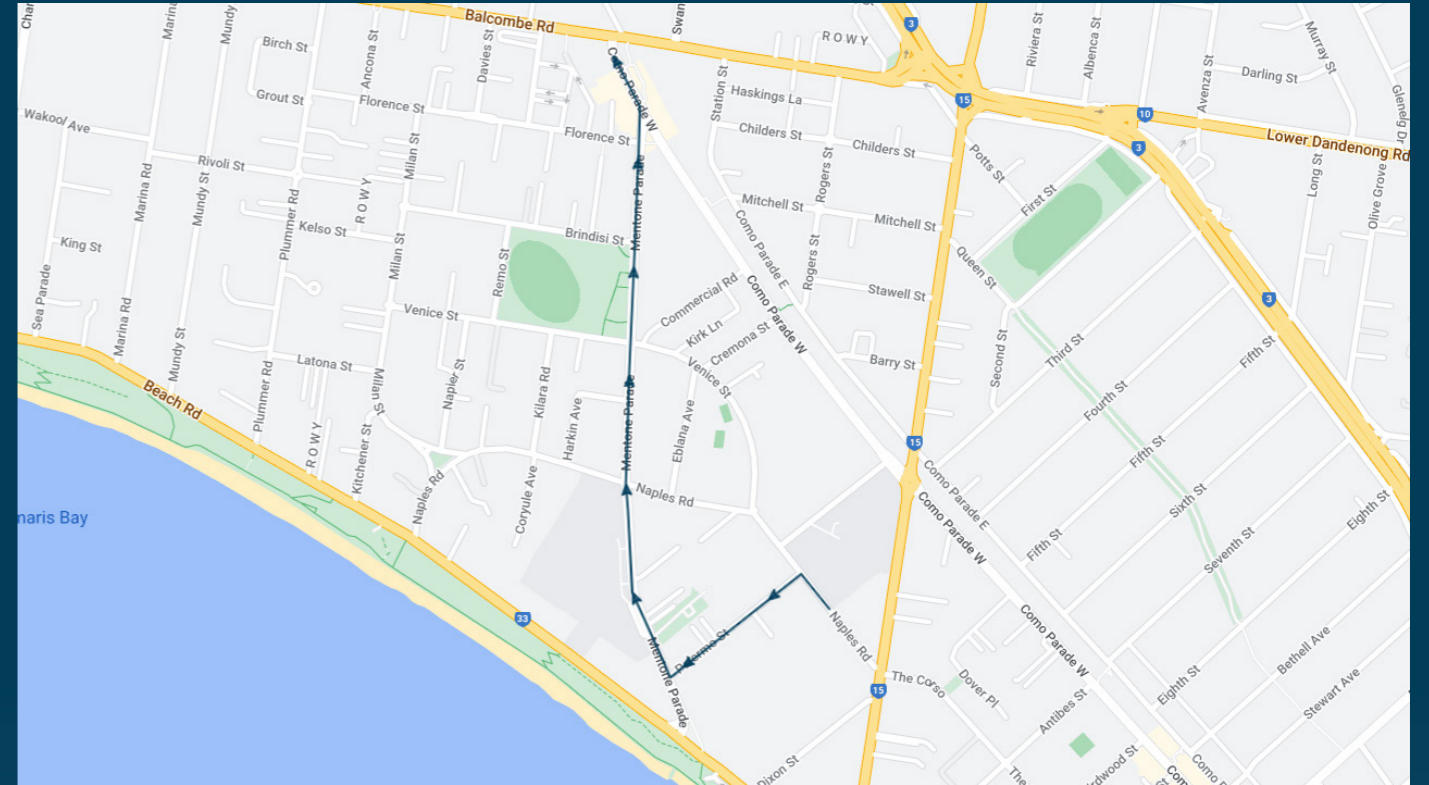

Mentone Schools

Route: 1000/2 | Afternoon

Stop ID	Stop Name	Time	Stop ID	Stop Name	Time
10481	St Bedes College/Naples Rd	15:35			
9344	Palermo St/Mentone Pde	15:36			
9345	Mentone Girls Grammar/Mentone Pde	15:37			
9346	Venice St/Mentone Pde	15:38			
9347	Mentone Reserve/Mentone Pde	15:38			
19614	Mentone Station/Como Pde - Bay 2	15:40			

Mentone Schools

Route: 1000/2 | Afternoon