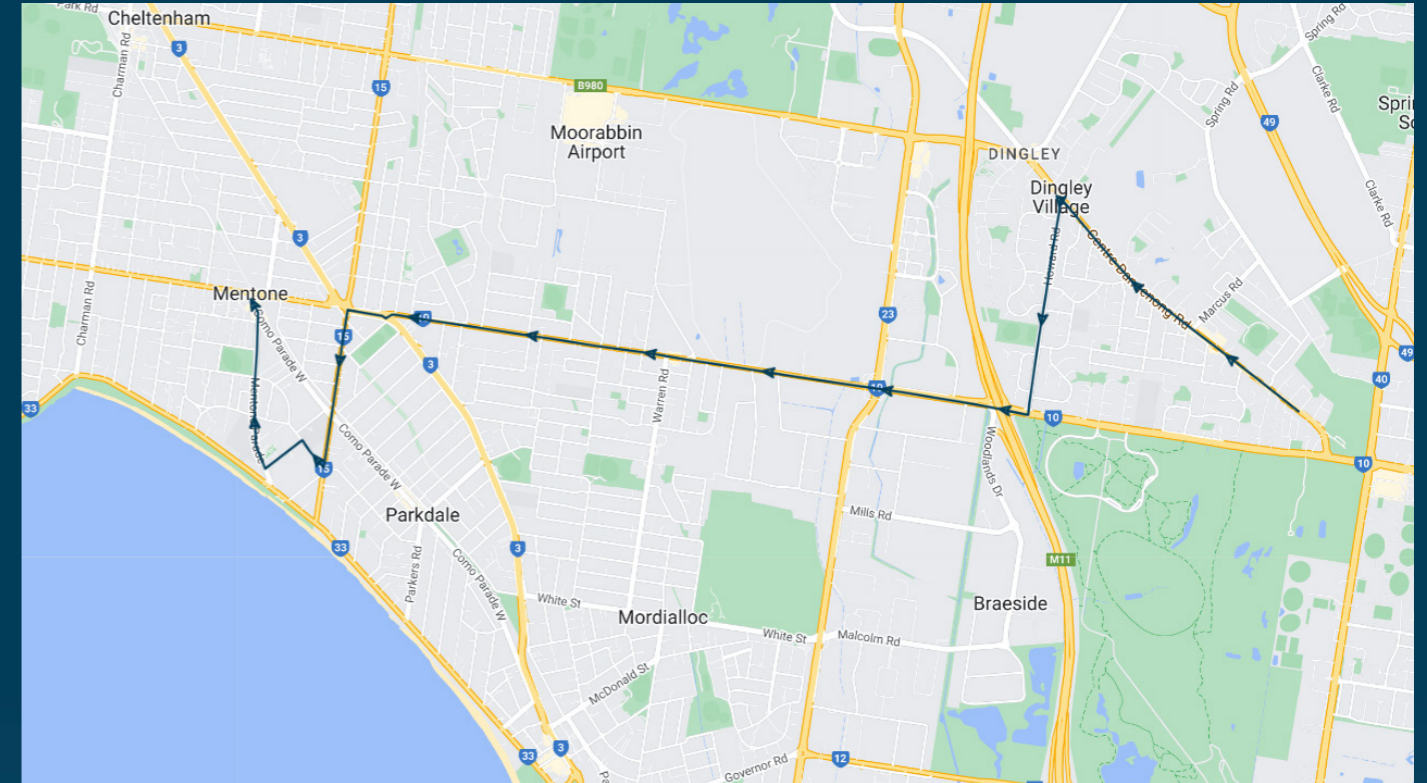

Times listed are estimated times only, it is advised to arrive at your stop earlier than the listed time to avoid missing your bus.

You can also download the Ventura Tracker app to view real time bus locations of all services

Mentone Schools

Route: 2254 | Morning