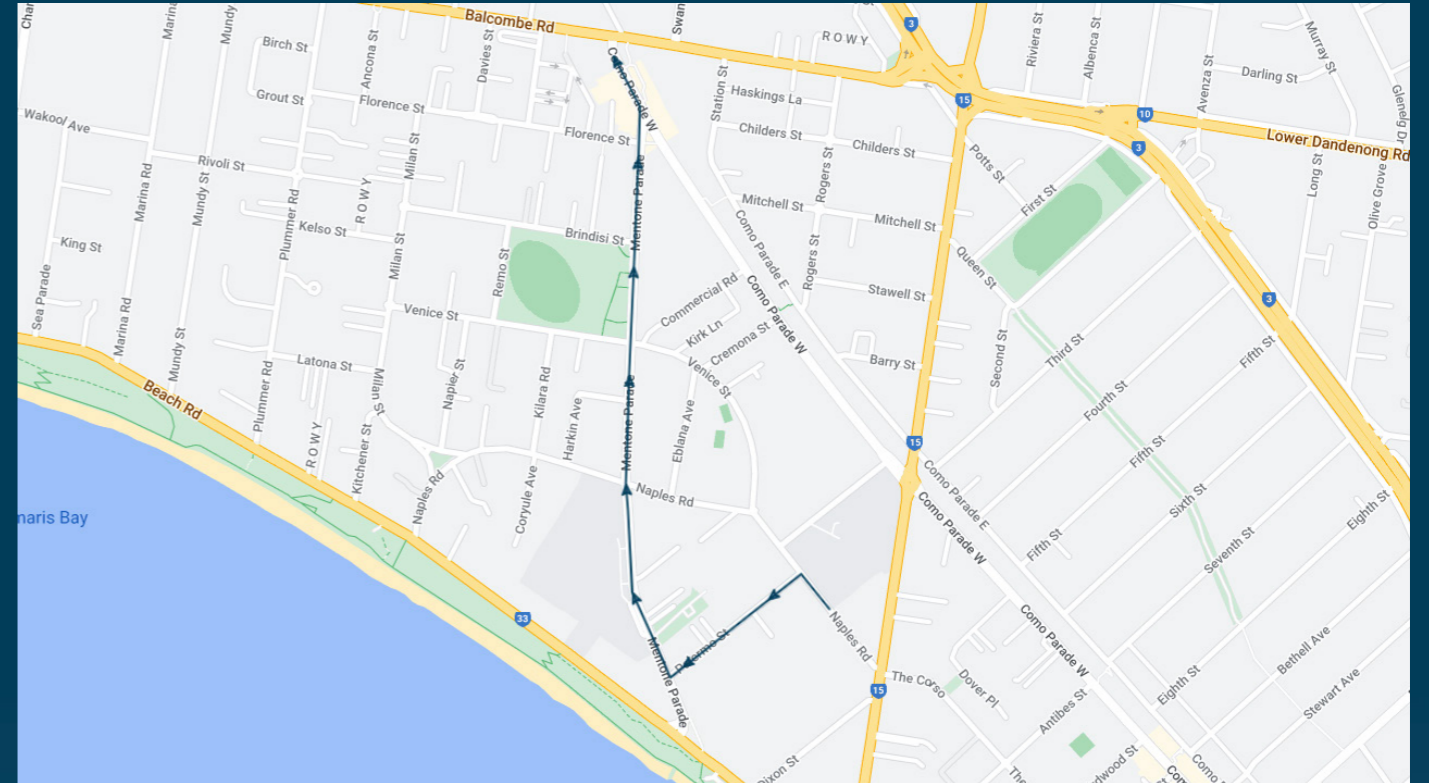

You can also download the Ventura Tracker app to view real time bus locations of all services

Mentone Schools

Route: 1000/1 | Afternoon

Stop ID	Stop Name	Time	Stop ID	Stop Name	Time
10481	St Bedes College/Naples Rd	15:20			
9344	Palermo St/Mentone Pde	15:20			
9345	Mentone Girls Grammar/Mentone Pde	15:21			
9346	Venice St/Mentone Pde	15:21			
9347	Mentone Reserve/Mentone Pde	15:22			
19614	Mentone Station/Como Pde - Bay 2	15:23			

Mentone Schools

Route: 1000/1 | Afternoon

TURN DIRECTIONS

Depart via Naples Rd, (L) Palermo St, (R) Mentone Parade, (L) Como Parade W

To view our list of live tracked services, visit www.venturabus.com.au