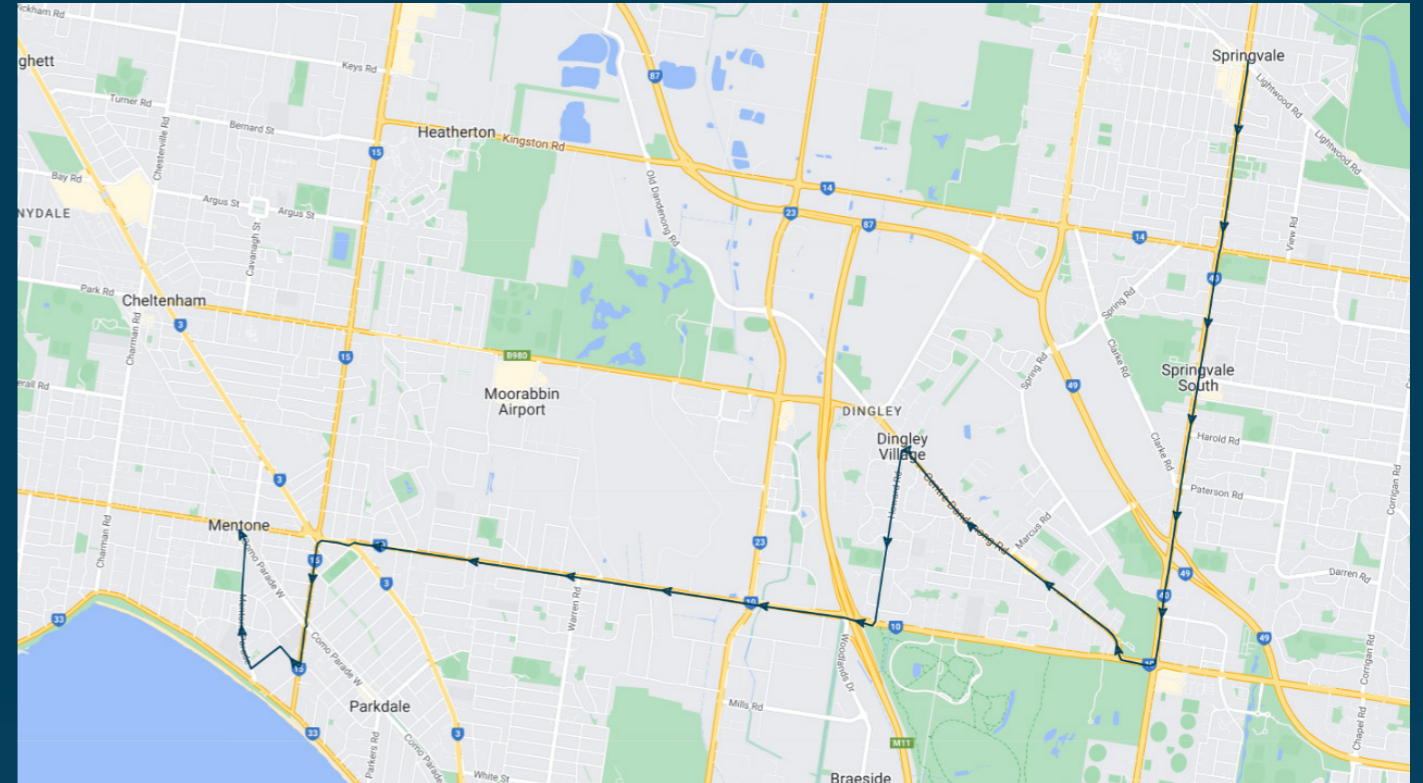

Times listed are estimated times only, it is advised to arrive at your stop earlier than the listed time to avoid missing your bus.

You can also download the Ventura Tracker app to view real time bus locations of all services

Mentone Schools

Route: 3101 | Morning