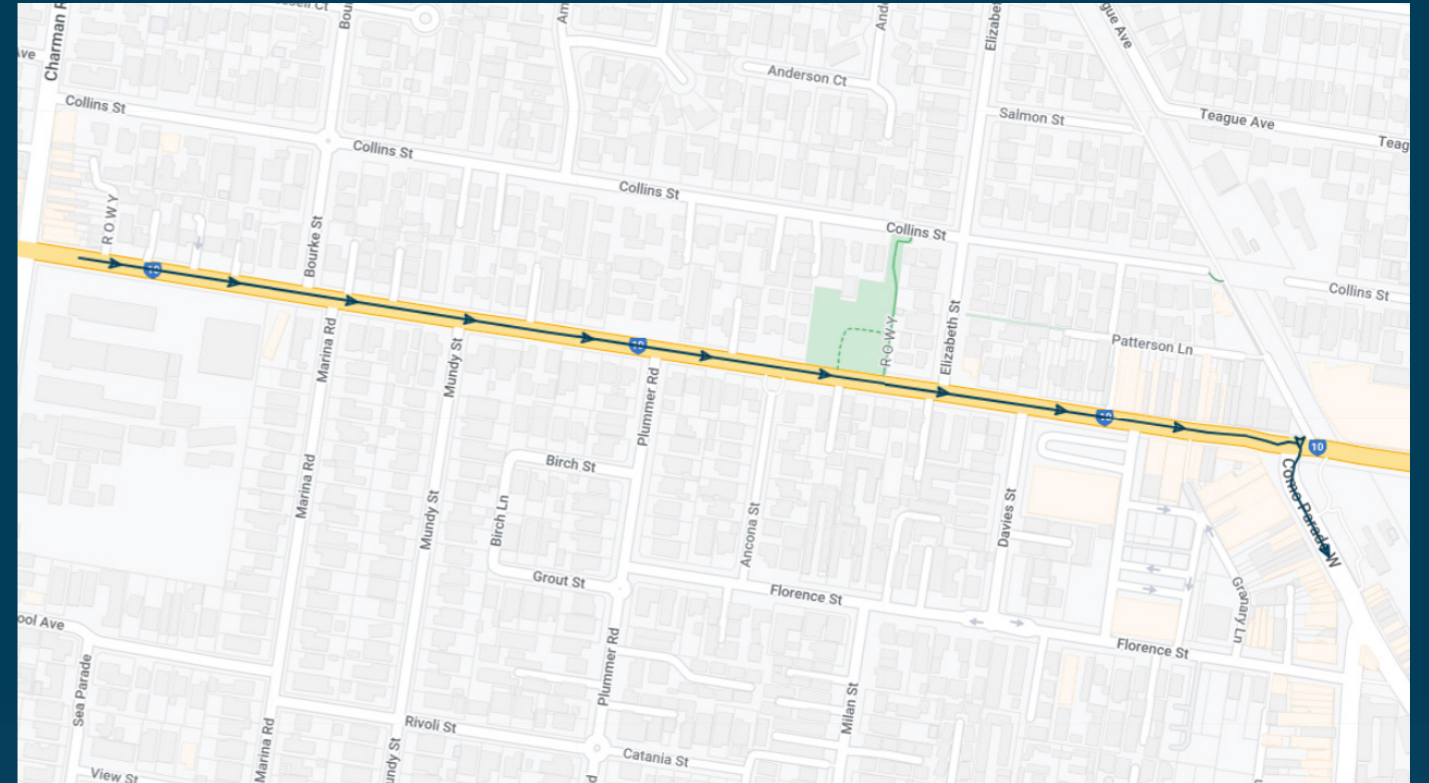

You can also download the Ventura Tracker app to view real time bus locations of all services

Mentone Schools

Route: 3122 | Afternoon

Stop ID	Stop Name	Time	Stop ID	Stop Name	Time
3520	Mentone Girls Sec Col/Balcombe Rd	15:35			
3521	Mundy St/Balcombe Rd	15:36			
3522	Opp 127 Balcombe Rd	15:37			
19611	Mentone Station/Como Pde - Bay 4	15:40			

Mentone Schools

Route: 3122 | Afternoon

TURN DIRECTIONS

Depart via Balcombe Rd, (R) Como Parade W, (L) Warrigal Rd

To view our list of live tracked services, visit www.venturabus.com.au

Times listed are estimated times only, it is advised to arrive at your stop earlier than the listed time to avoid missing your bus.