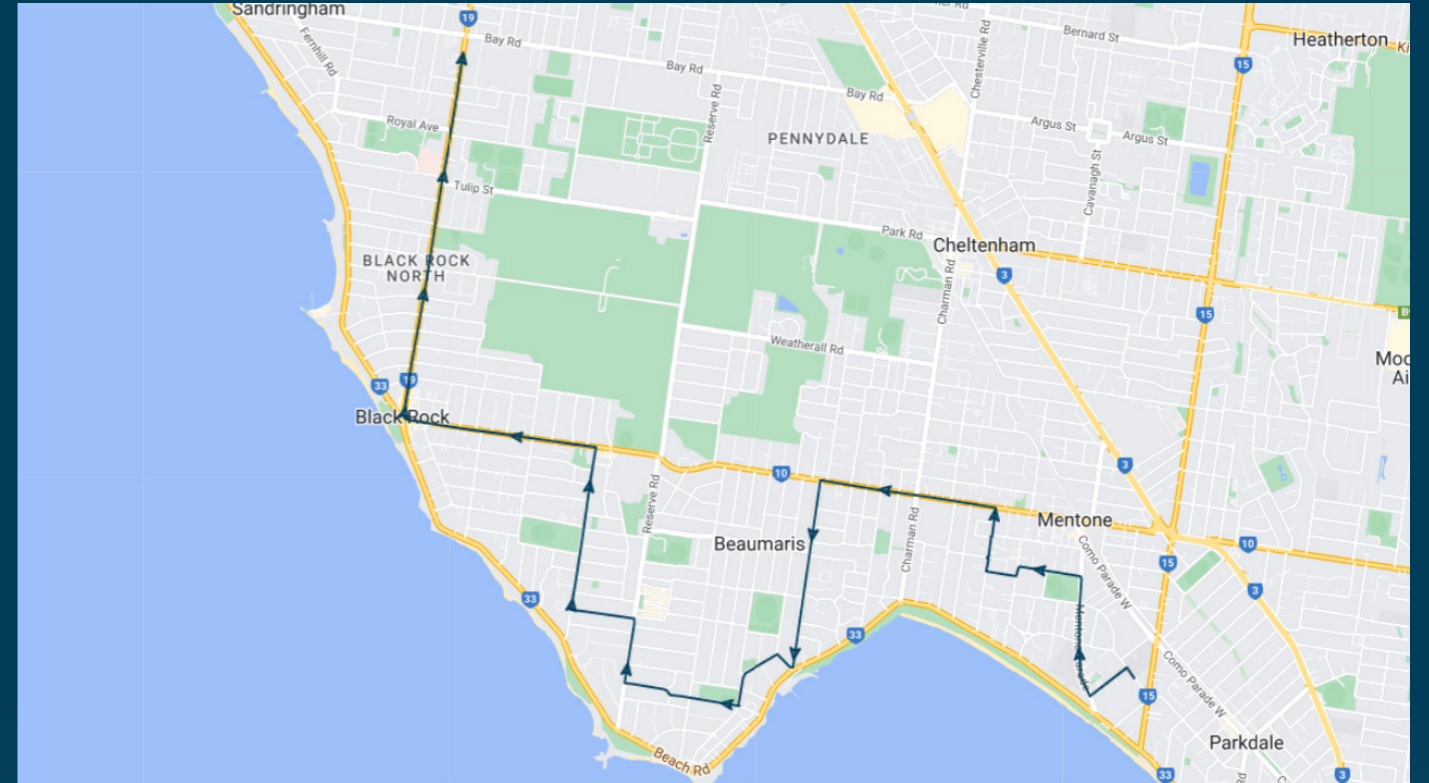

Mentone Schools

Route: 3123 | Afternoon

Stop ID	Stop Name	Time	Stop ID	Stop Name	Time
10481	St Bedes College/Naples Rd	16:02			
9344	Palermo St/Mentone Pde	16:03			
9345	Mentone Girls Grammar/Mentone Pde	16:03			
9346	Venice St/Mentone Pde	16:04			
9347	Mentone Reserve/Mentone Pde	16:05			
3343	Mundy St/Balcombe Rd	16:08			
3473	Mentone Girls Sec Col/Balcombe Rd	16:09			
7793	Wells Rd/Balcombe Rd	16:10			
7792	Coles Ct/Balcombe Rd	16:10			
7787	WF Vale Reserve/Tramway Pde	16:15			
7786	Martin St/Tramway Pde	16:16			
7785	Dalgetty Rd/Holding St	16:17			
7784	Reserve Rd/Holding St	16:17			
7783	Pacific Bvd/Reserve Rd	16:19			
7782	Haydens Rd/Pacific Bvd	16:20			
7781	Olinda Ave/Haydens Rd	16:20			
7780	Donald MacDonald Reserve	16:21			
11316	Summerhill Rd/Balcombe Rd	16:24			
11315	Hunter Ave/Balcombe Rd	16:24			
11314	Cullinane St/Balcombe Rd	16:25			
11313	Ebden Ave/Balcombe Rd	16:25			
7231	Karrakatta St/Bluff Rd	16:26			
7230	Gordon Cres/Bluff Rd	16:27			
7229	Arkaringa Cres/Bluff Rd	16:28			
7228	Cheltenham Rd/Bluff Rd	16:29			
7227	FG Tricks Reserve/Bluff Rd	16:29			
7226	Sandringham Hospital/Bluff Rd	16:30			
7225	Fairway Nursing Home/Bluff Rd	16:31			
23268	Victoria St/Bluff Rd	16:32			
11311	Bay Rd/Bluff Rd	16:33			

Times listed are estimated times only, it is advised to arrive at your stop earlier than the listed time to avoid missing your bus.

You can also download the Ventura Tracker app to view real time bus locations of all services

Mentone Schools

Route: 3123 | Afternoon