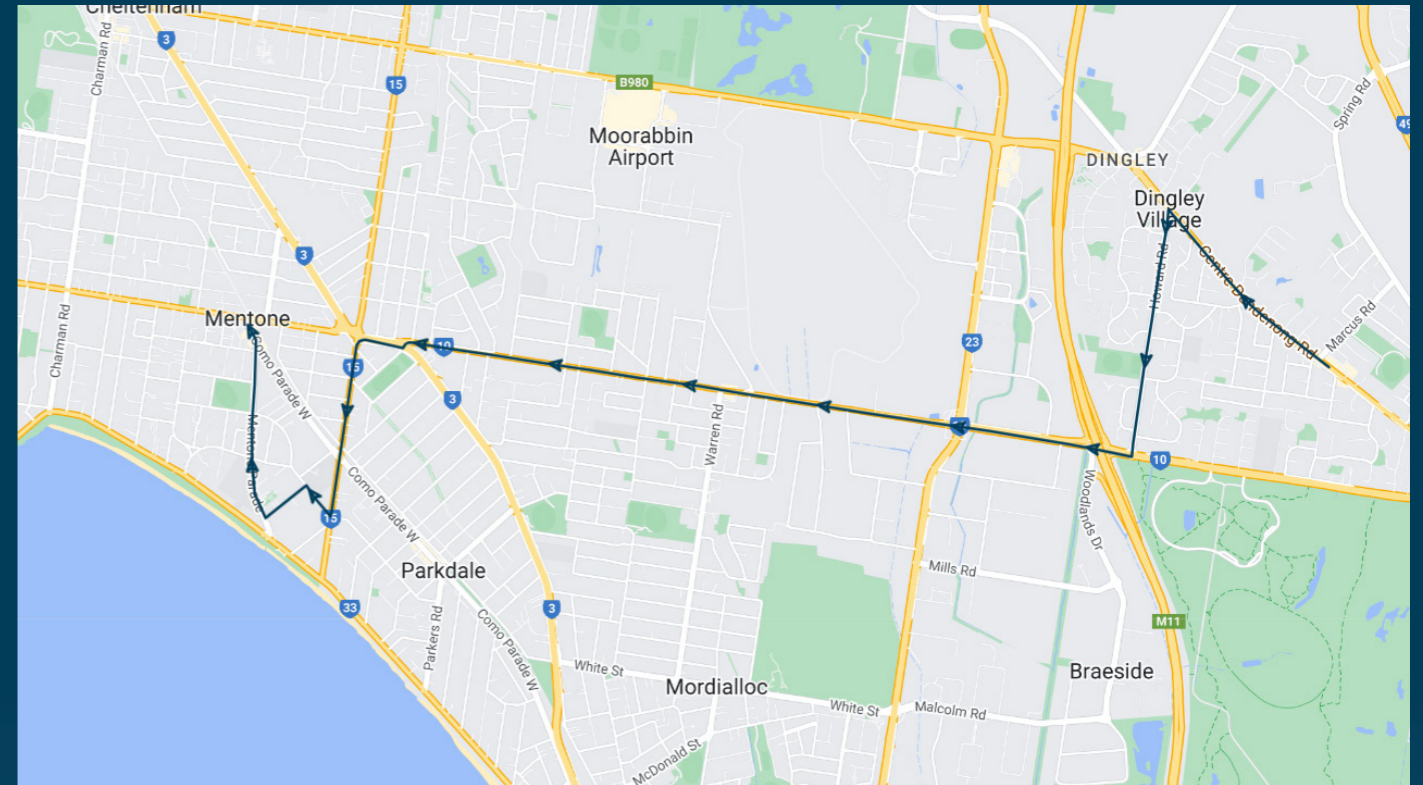

Times listed are estimated times only, it is advised to arrive at your stop earlier than the listed time to avoid missing your bus.

You can also download the Ventura Tracker app to view real time bus locations of all services

Mentone Schools

Route: 2230 | Morning