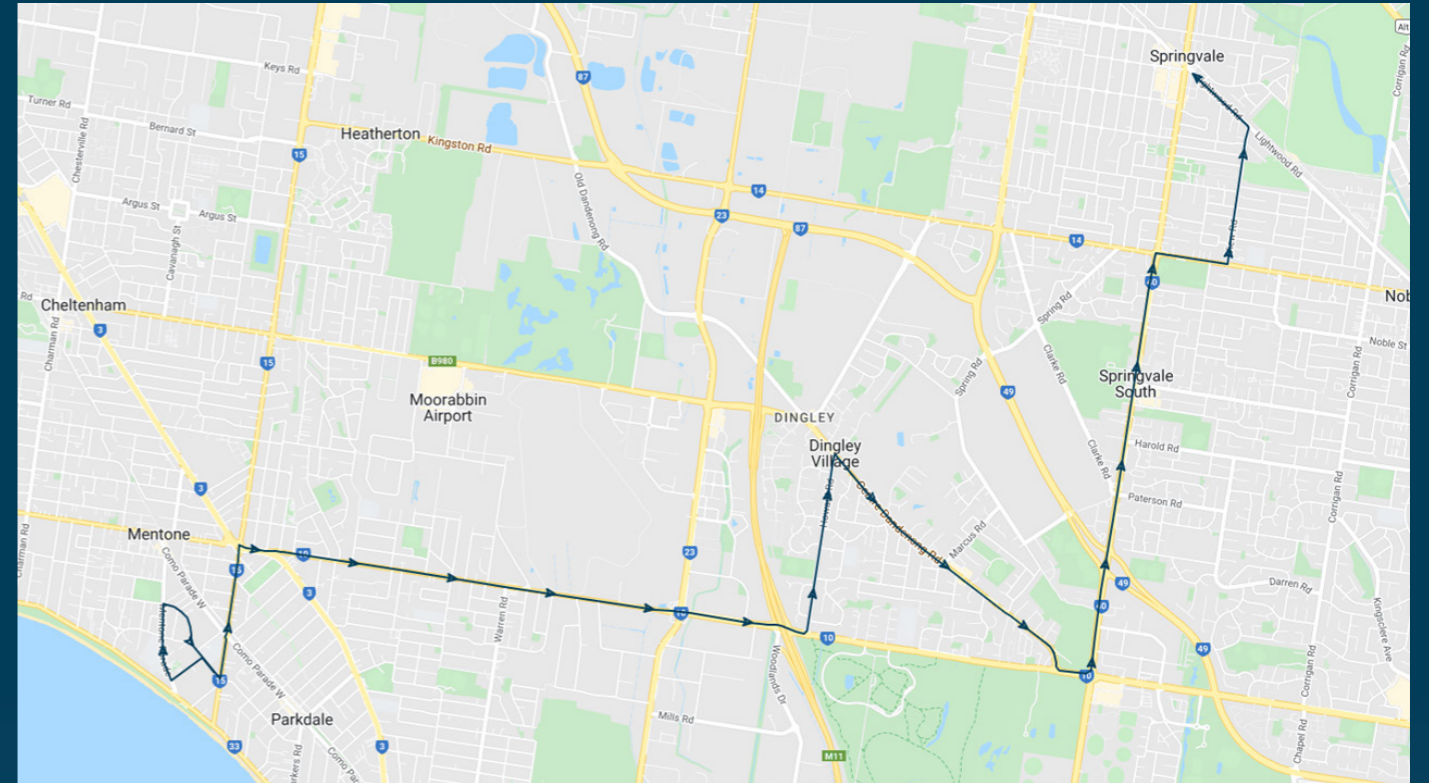

Times listed are estimated times only, it is advised to arrive at your stop earlier than the listed time to avoid missing your bus.

You can also download the Ventura Tracker app to view real time bus locations of all services

Mentone Schools

Route: 2263 | Afternoon