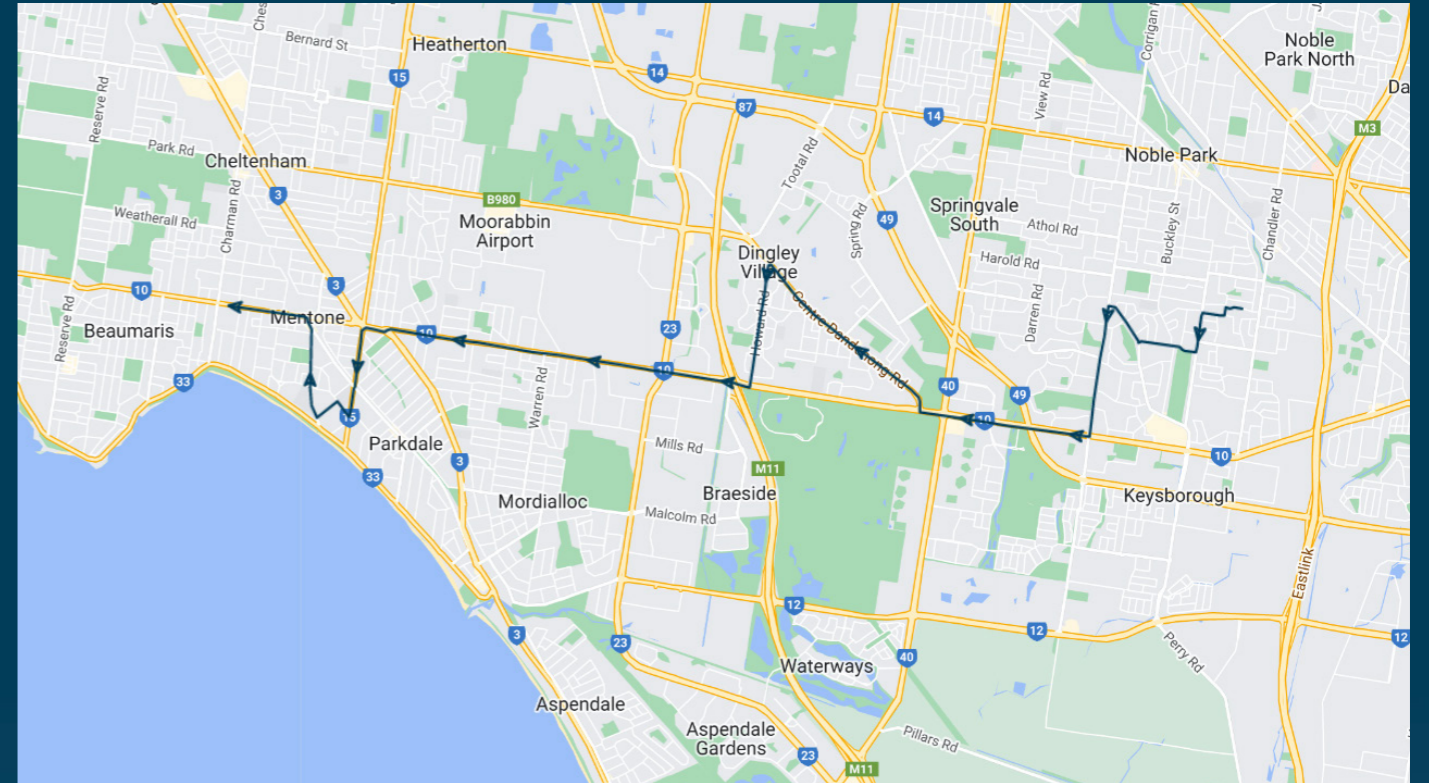

Times listed are estimated times only, it is advised to arrive at your stop earlier than the listed time to avoid missing your bus.

You can also download the Ventura Tracker app to view real time bus locations of all services

Mentone Schools

Route: 2229 | Morning