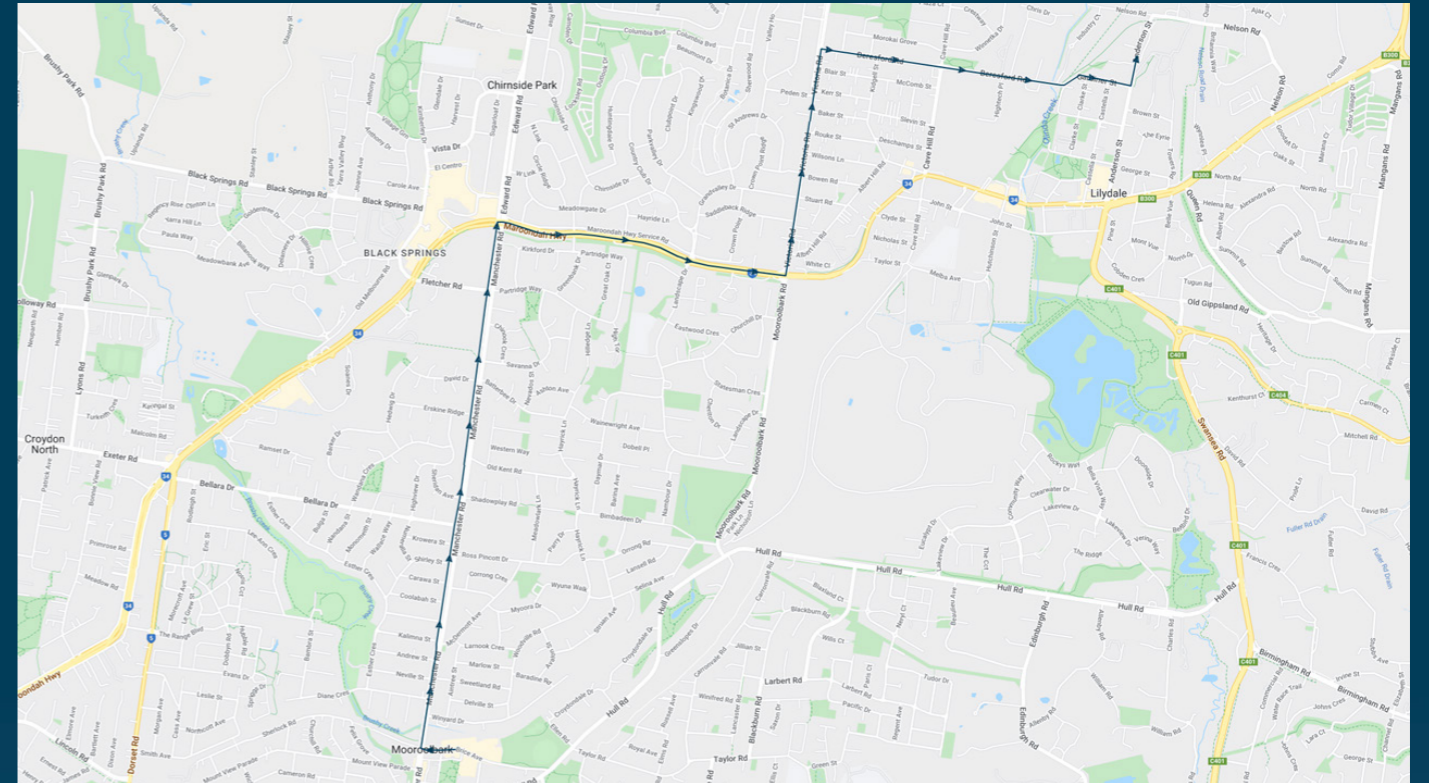

Mooroolbark College

Route: 2564 | Morning

TURN DIRECTIONS

Depart Mooroolbark Station via Brice Avenue, right Manchester Road, u-turn at Batterbee Drive onto Manchester Road to Mooroolbark College

To view our list of live tracked services, visit www.venturabus.com.au

Times listed are estimated times only, it is advised to arrive at your stop earlier than the listed time to avoid missing your bus.

You can also download the Ventura Tracker app to view real time bus locations of all services

Mooroolbark College

Route: 2590 | Morning

Stop ID	Stop Name	Time	Stop ID	Stop Name	Time
21294	Mooroolbark Station	07:45			
14383	Diane Crescent	07:45			
14384	Kalimna Street	07:46			
14385	Shirley Street	07:47			
13440	Sheridan Avenue	07:48			
13439	Erskine Ridge	07:48			
13438	Savanna Drive	07:49			
13437	Fletcher Road	07:49			
7567	Sheppard's Lane	07:51			
7566	Rolling Hills PS	07:52			
46586	Maroondah Highway	07:53			
23523	Peden Street	07:55			
44541	Mt Lilydale Mercy College	08:00			

Mooroolbark College

Route: 2590 | Morning

TURN DIRECTIONS

Depart Mooroolbark Station via Brice Avenue, right Manchester Road, right Maroondah Highway, left Victoria Road, right Beresford Road into Gardiner Street, left Anderson Street to Mt Lilydale Mercy College