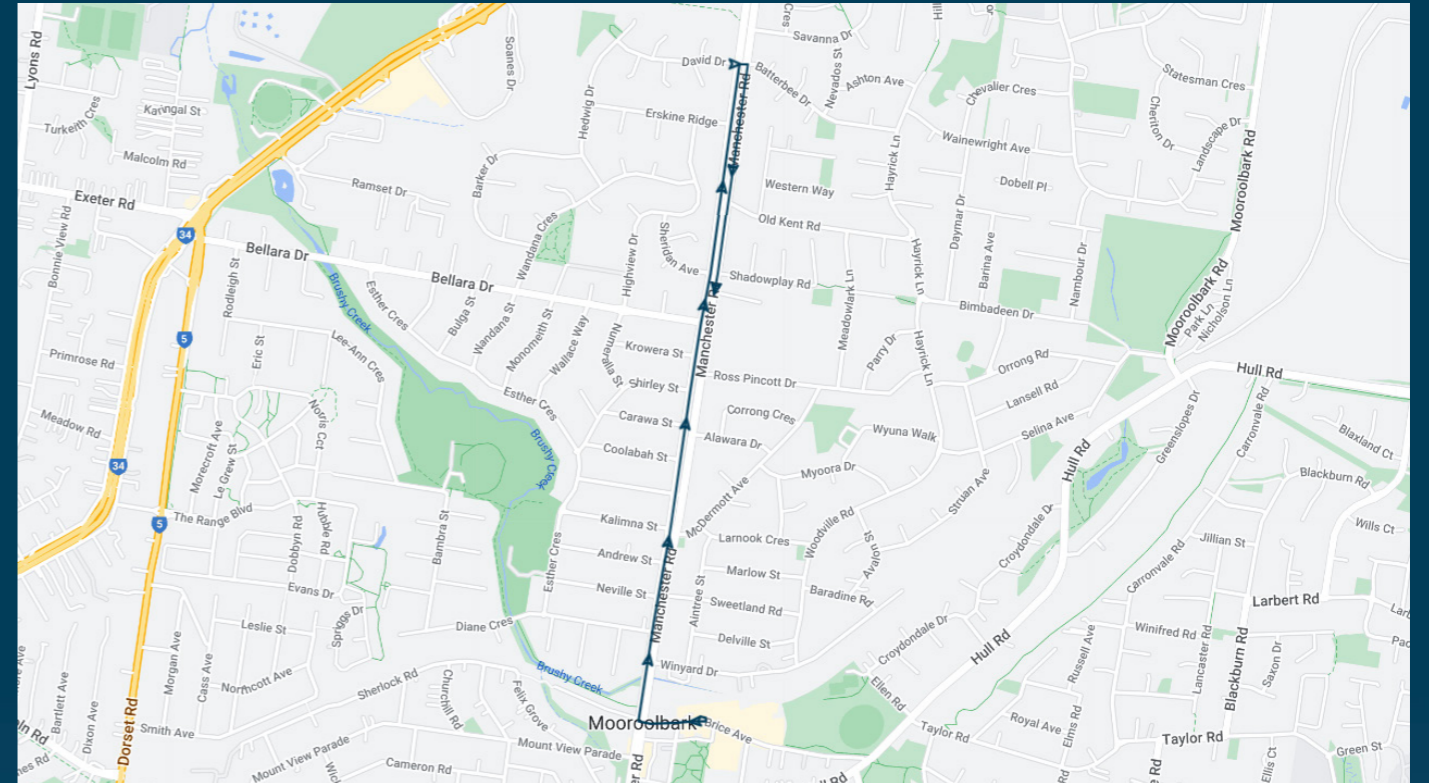

Mooroolbark College

Route: 2564 | Morning

Stop ID	Stop Name	Time	Stop ID	Stop Name	Time
21294	Mooroolbark Station	08:20			
14383	Diane Cres/Manchester Rd	08:21			
14384	Kalimna St/Manchester Rd	08:22			
14385	Shirley St/Manchester Rd	08:24			
13440	Mooroolbark - Sheridan Ave	08:25			
13383	Mooroolbark College/Manchester Rd	08:30			

Mooroolbark College

Route: 2564 | Morning

TURN DIRECTIONS

Depart Mooroolbark Station via Brice Avenue, right Manchester Road, u-turn at Batterbee Drive onto Manchester Road to Mooroolbark College

To view our list of live tracked services, visit www.venturabus.com.au

Times listed are estimated times only, it is advised to arrive at your stop earlier than the listed time to avoid missing your bus.

You can also download the Ventura Tracker app to view real time bus locations of all services

Mooroolbark College

Route: 2590 | Morning

TURN DIRECTIONS

Depart Mooroolbark Station via Brice Avenue, right Manchester Road, right Maroondah Highway, left Victoria Road, right Beresford Road into Gardiner Street, left Anderson Street to Mt Lilydale Mercy College