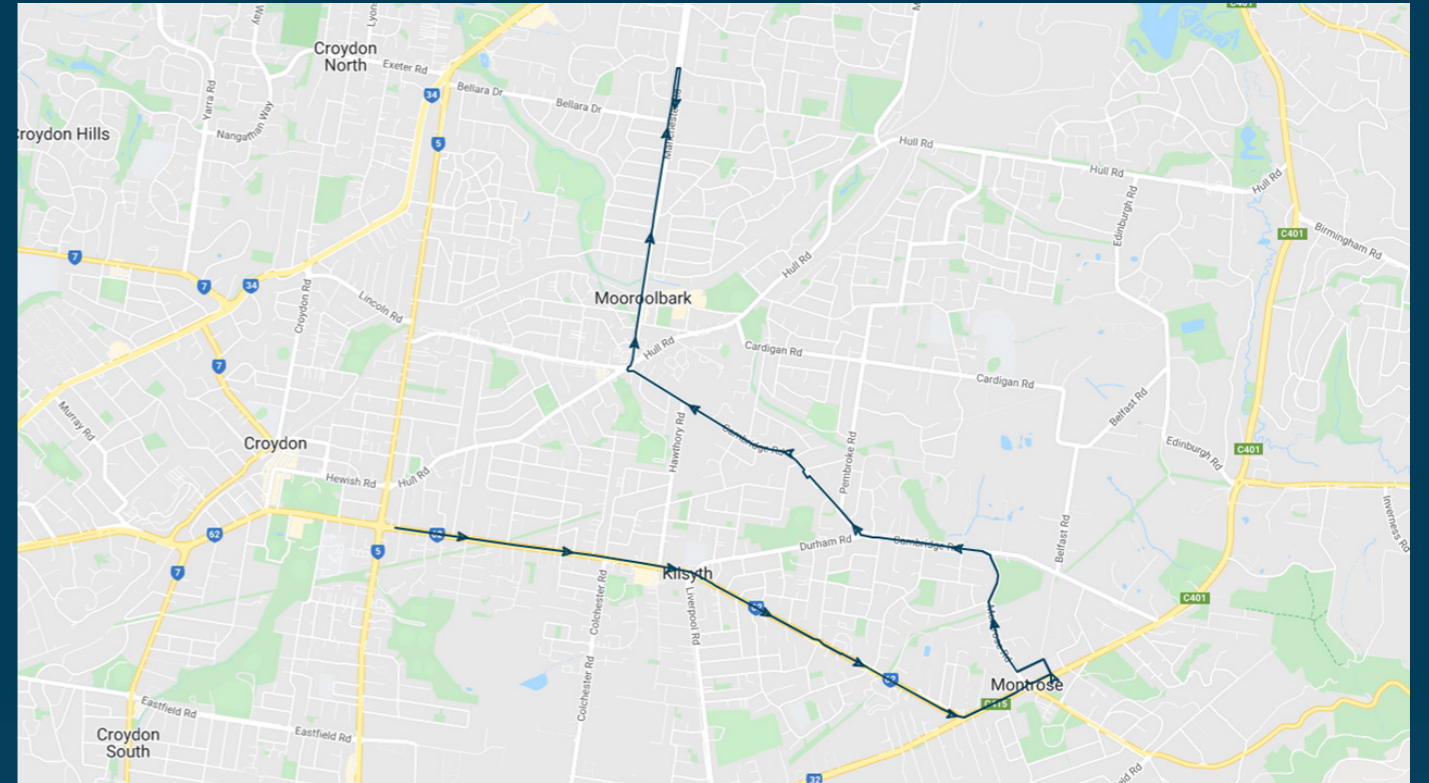

Mooroolbark College

Route: 2590 | Morning

TURN DIRECTIONS

Depart Mooroolbark Station via Brice Avenue, right Manchester Road, right Maroondah Highway, left Victoria Road, right Beresford Road into Gardiner Street, left Anderson Street to Mt Lilydale Mercy College

You can also download the Ventura Tracker app to view real time bus locations of all services

Mooroolbark College

Route: 3418 | Morning

Stop ID	Stop Name	Time	Stop ID	Stop Name	Time
9844	Donald Street	08:03			
9829	Magnolia Grove	08:10			
22059	Montrose CFA	08:12			
9827	Montrose Road	08:13			
22057	Montrose Road	08:13			
10295	Acacia Avenue	08:22			
10296	Alpine Way	08:24			
11081	Regina Street	08:26			
44560	Pembroke Secondary College	08:30			
10755	Yarra Hills Secondary College	08:33			
39757	Felix Grove	08:34			
14383	Diane Crescent	08:36			
14384	Kalimna Street	08:36			
14385	Shirley Street	08:37			
13440	Sheridan Avenue	08:38			
13383	Shadowplay Road	08:40			

Mooroolbark College

Route: 3418 | Morning

TURN DIRECTIONS

Via Mount Dandenong Road, left Trevallyn Close, left Walker Road, right Montrose Road, left Cambridge Road, right Manchester Road

To view our list of live tracked services, visit www.venturabus.com.au

Times listed are estimated times only, it is advised to arrive at your stop earlier than the listed time to avoid missing your bus.

You can also download the Ventura Tracker app to view real time bus locations of all services