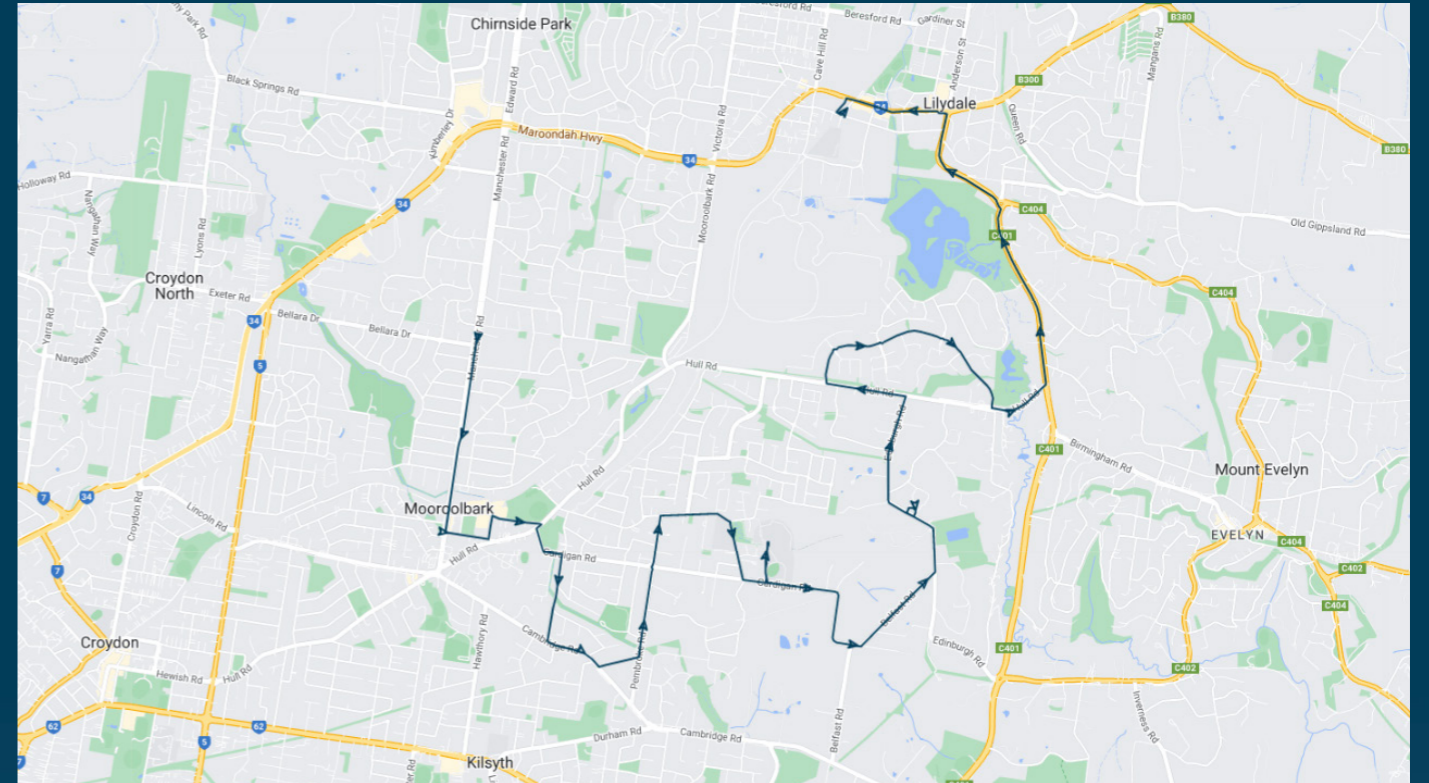

Mooroolbark College

Route: 2629 | Afternoon

Stop ID	Stop Name	Time	Stop ID	Stop Name	Time
13383	Mooroolbark College/Manchester Rd	15:15			
21294	Mooroolbark Station	15:20			
46595	Yarra Hills Sec Col/Bathurst St	15:25			
16615	Holmes Rd/Dryden Con	15:26			
44560	Pembroke Secondary College	15:27			
23526	Cambridge Rd/Lawson Rd	15:27			
16613	Longfellow Ave/Pembroke Rd	15:27			
16612	Cardigan Rd/Pembroke Rd	15:28			
44563	Mooroolbark East PS	15:30			
44561	Billanook College	15:33			
44543	Edinburgh College	15:38			
12869	Peppertree Way/Lakeview Dr	15:39			
12870	126 Lakeview Dr	15:40			
12871	Pinnacle Rise/Lakeview Dr	15:40			
12872	Bella Vista Way/Lakeview Dr	15:41			
12873	Josie Ct/Lakeview Dr	15:41			
12874	Hull Road Wetlands/Lakeview Dr	15:42			
12875	Charles Rd/Hull Rd	15:42			
14701	Hull Rd/Swansea Rd	15:44			
14702	Nicholson Cres/Swansea Rd	15:45			
14703	Arkarana Rd/Swansea Rd	15:46			
14704	Lilydale Lake Entrance/Swansea Rd	15:48			
40199	Lilydale Private Hospital/Anderson St	15:49			
40203	Maroondah Hwy/Anderson St	15:51			
22154	Lilydale Post Office/Maroondah Hwy	15:52			
28197	Lilydale Station Bay G	15:55			

Times listed are estimated times only, it is advised to arrive at your stop earlier than the listed time to avoid missing your bus.

You can also download the Ventura Tracker app to view real time bus locations of all services

Mooroolbark College

Route: 2629 | Afternoon