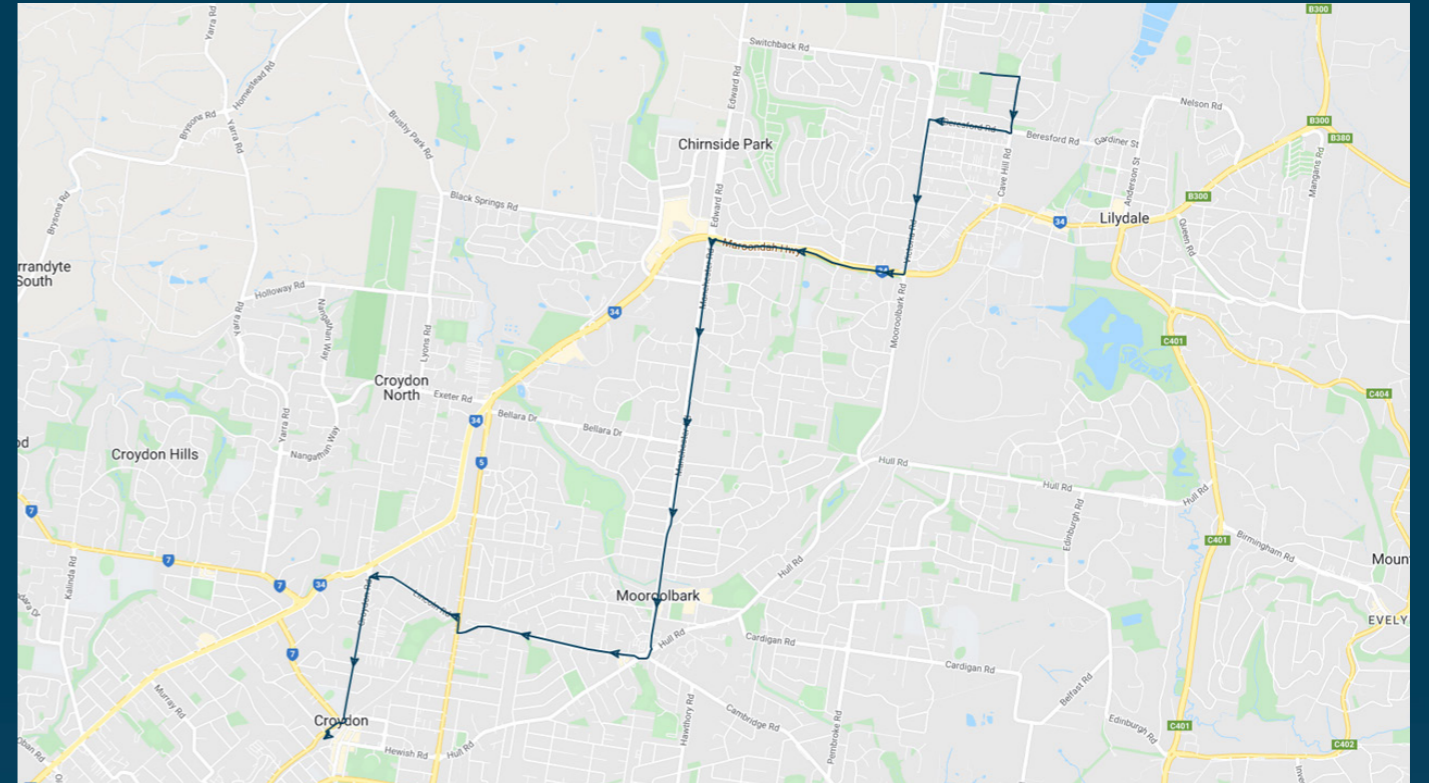

Mooroolbark College

Route: 3418 | Morning

TURN DIRECTIONS

Via Mount Dandenong Road, left Trevallyn Close, left Walker Road, right Montrose Road, left Cambridge Road, right Manchester Road

To view our list of live tracked services, visit www.venturabus.com.au

Times listed are estimated times only, it is advised to arrive at your stop earlier than the listed time to avoid missing your bus.

You can also download the Ventura Tracker app to view real time bus locations of all services

Mooroolbark College

Route: 2600 | Afternoon

Stop ID	Stop Name	Time	Stop ID	Stop Name	Time
44540	Lilydale Heights College	15:10			
22140	Crestway	15:10			
22138	Willmette Court	15:11			
16670	Peden Street	15:14			
7444	Mooroolbark Road	15:17			
7445	Landscape Drive	15:18			
7446	Dress Circle Lane	15:20			
13380	Partridge Way	15:21			
13381	Batterbee Drive	15:23			
13382	Erskine Ridge	15:23			
13383	Shadowplay Road	15:25			
12760	Blairgowrie House	15:25			
12759	McDermott Avenue	15:26			
12758	Diane Crescent	15:27			
10164	Clement Crescent	15:34			
10165	Grandview Avenue	15:34			
10166	Melba College	15:35			
10167	Croydon PS	15:36			
21284	Croydon Station	15:37			

Mooroolbark College

Route: 2600 | Afternoon

TURN DIRECTIONS

Depart Lilydale Heights College via Nelson Road, right Cave Hill Road, right Beresford Road, left Victoria Road, right Maroondah Highway, left Manchester Road, right Lincoln Road, right Dorset Road, left Lincoln Road, left Croydon Road, right Wicklow Avenue to Croydon Station