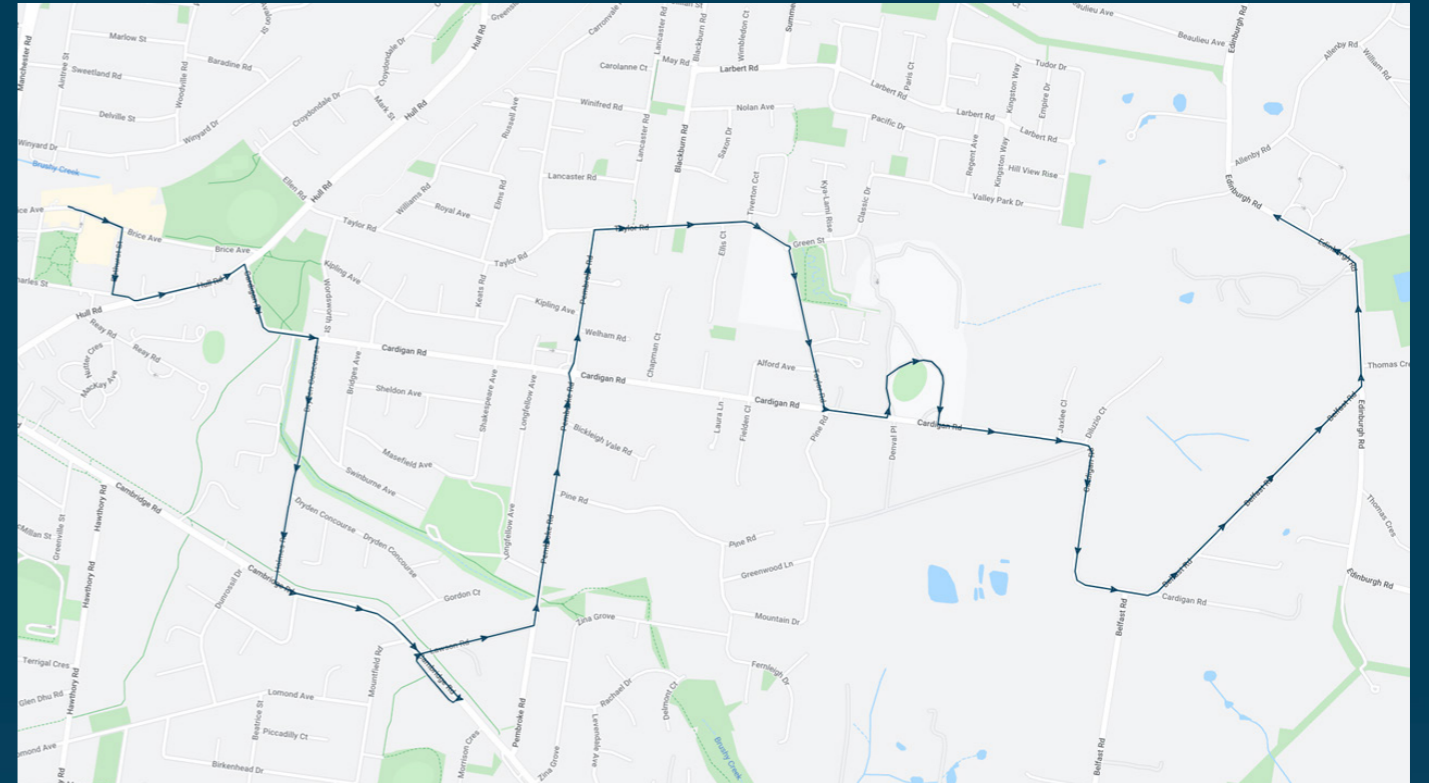

# Mooroolbark East Primary School

Route: 2700 | Morning

Stop ID	Stop Name	Time	Stop ID	Stop Name	Time
21294	Mooroolbark Station	08:25			
46595	Yarra Hills Sec Col/Bathurst St	08:26			
16615	Holmes Rd/Dryden Con	08:29			
23526	Cambridge Rd/Lawson Rd	08:31			
16613	Longfellow Ave/Pembroke Rd	08:32			
16612	Cardigan Rd/Pembroke Rd	08:34			
44563	Mooroolbark East PS	08:37			
44561	Billanook College	08:38			
44543	Edinburgh College	08:43			

# Mooroolbark East Primary School

Route: 2700 | Morning

## TURN DIRECTIONS

Depart Mooroolbark Station, left Brice Ave, right Bathurst St, left Hull Rd, right Cardigan Rd, right Dryden Concourse, left Cambridge Rd, u-turn into Cambridge service Rd, right Lawson Rd, left Pembroke Rd, right Taylor Rd, left Cardigan Rd, left into Billanook College, left Cardigan Rd, left Belfast Rd, Edinburgh Rd

You can also download the Ventura Tracker app to view real time bus locations of all services