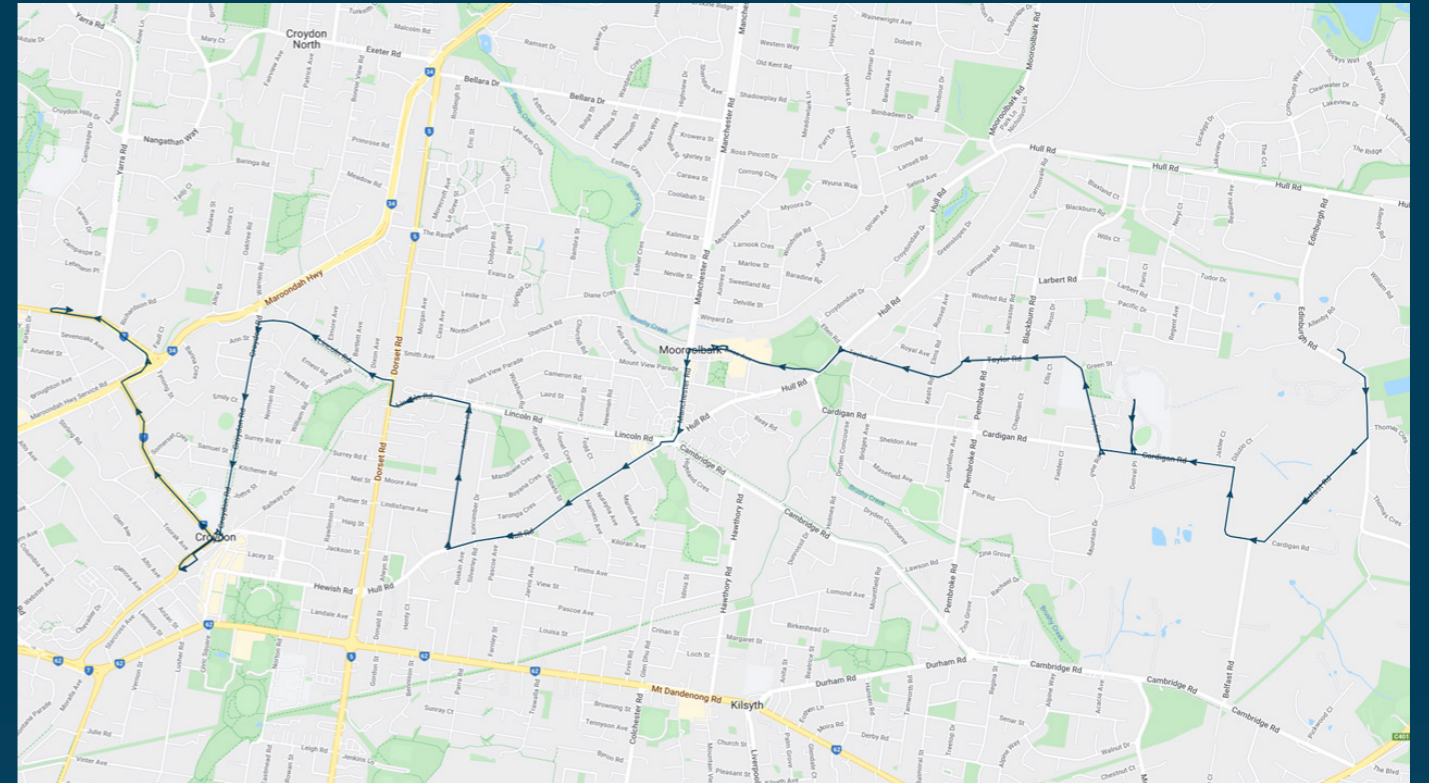

To view our list of live tracked services, visit [www.venturabus.com.au](http://www.venturabus.com.au)

Times listed are estimated times only, it is advised to arrive at your stop earlier than the listed time to avoid missing your bus.

You can also download the Ventura Tracker app to view real time bus locations of all services

# Mooroolbark East Primary School

Route: 2570 | Afternoon

Stop ID	Stop Name	Time	Stop ID	Stop Name	Time
44543	Edinburgh College	15:35			
44561	Billanook College	15:40			
44563	Mooroolbark East PS	15:42			
12806	Mooroolbark CFA/Hull Rd	15:43			
21294	Mooroolbark Station	15:45			
11093	Mooroolbark Bowls Club/Hull Rd	15:46			
11094	Nuraylia Ave/Hull Rd	15:47			
11095	Sabato St/Hull Rd	15:47			
11096	Silver Ley Rd/Hull Rd	15:48			
15685	Hull Rd/Allendale Rd	15:48			
15686	Yallabee Way/Allendale Rd	15:49			
10164	Clement Cres/Croydon Rd	15:52			
10165	Grandview Ave/Croydon Rd	15:53			
10166	Melba College/Croydon Rd	15:53			
10167	Croydon PS/Croydon Rd	15:54			
21283	Croydon Station/Wicklow Ave	15:55			
12757	Croydon PS/Kent Ave	15:57			
12756	Somerset Cres/Kent Ave	15:59			
12755	Maroondah Hwy/Kent Ave	16:01			
8774	Maroondah Hwy/Yarra Rd	16:03			
44495	Luther College	16:05			

# Mooroolbark East Primary School

Route: 2570 | Afternoon