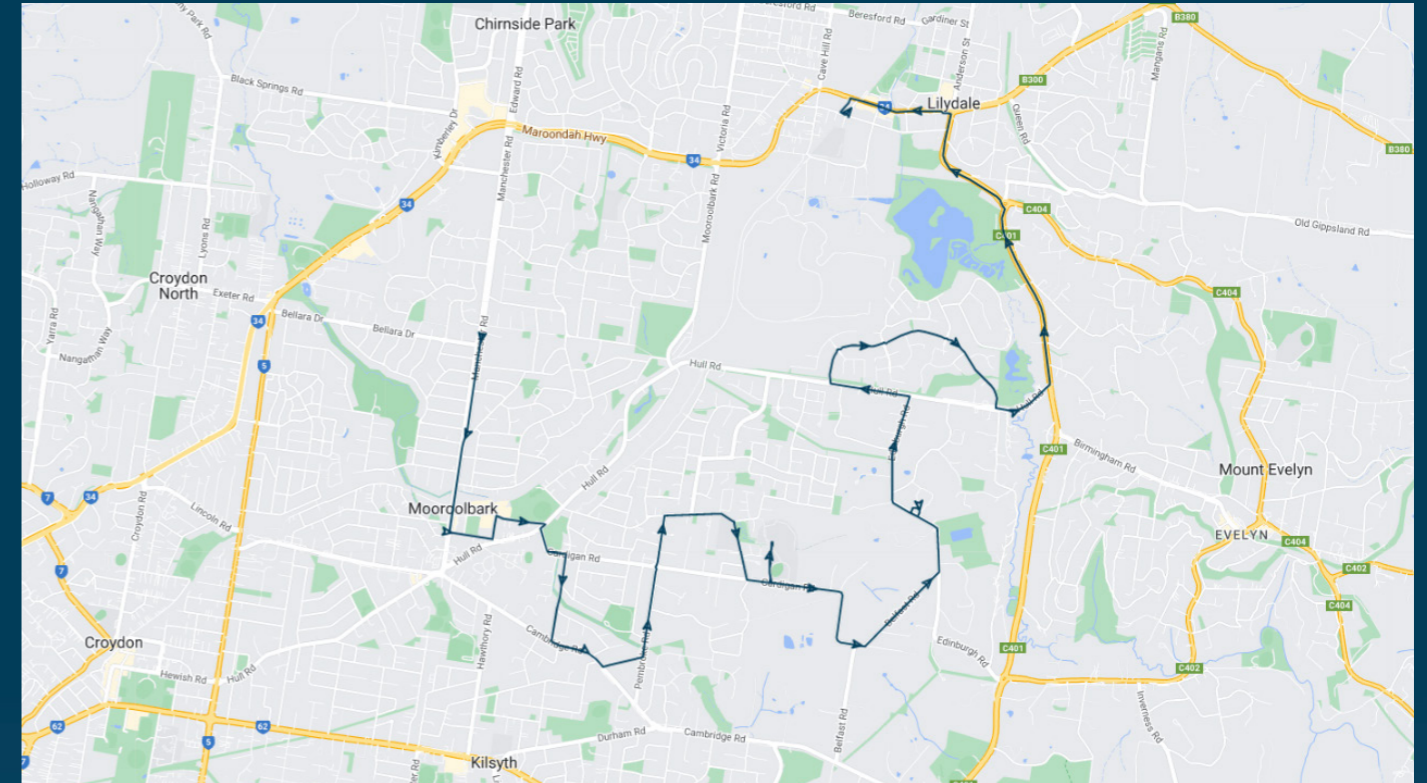

You can also download the Ventura Tracker app to view real time bus locations of all services

## Route: 2629 | Afternoon

Stop ID	Stop Name	Time	Stop ID	Stop Name	Time
13383	Mooroolbark College/Manchester Rd	15:15			
21294	Mooroolbark Station	15:20			
46595	Yarra Hills Sec Col/Bathurst St	15:25			
16615	Holmes Rd/Dryden Con	15:26			
44560	Pembroke Secondary College	15:27			
23526	Cambridge Rd/Lawson Rd	15:27			
16613	Longfellow Ave/Pembroke Rd	15:27			
16612	Cardigan Rd/Pembroke Rd	15:28			
44563	Mooroolbark East PS	15:30			
44561	Billanook College	15:33			
44543	Edinburgh College	15:38			
12869	Peppertree Way/Lakeview Dr	15:39			
12870	126 Lakeview Dr	15:40			
12871	Pinnacle Rise/Lakeview Dr	15:40			
12872	Bella Vista Way/Lakeview Dr	15:41			
12873	Josie Ct/Lakeview Dr	15:41			
12874	Hull Road Wetlands/Lakeview Dr	15:42			
12875	Charles Rd/Hull Rd	15:42			
14701	Hull Rd/Swansea Rd	15:44			
14702	Nicholson Cres/Swansea Rd	15:45			
14703	Arkarana Rd/Swansea Rd	15:46			
14704	Lilydale Lake Entrance/Swansea Rd	15:48			
40199	Lilydale Private Hospital/Anderson St	15:49			
40203	Maroondah Hwy/Anderson St	15:51			
22154	Lilydale Post Office/Maroondah Hwy	15:52			
28197	Lilydale Station Bay G	15:55			

Times listed are estimated times only, it is advised to arrive at your stop earlier than the listed time to avoid missing your bus.

You can also download the Ventura Tracker app to view real time bus locations of all services

## Route: 2629 | Afternoon