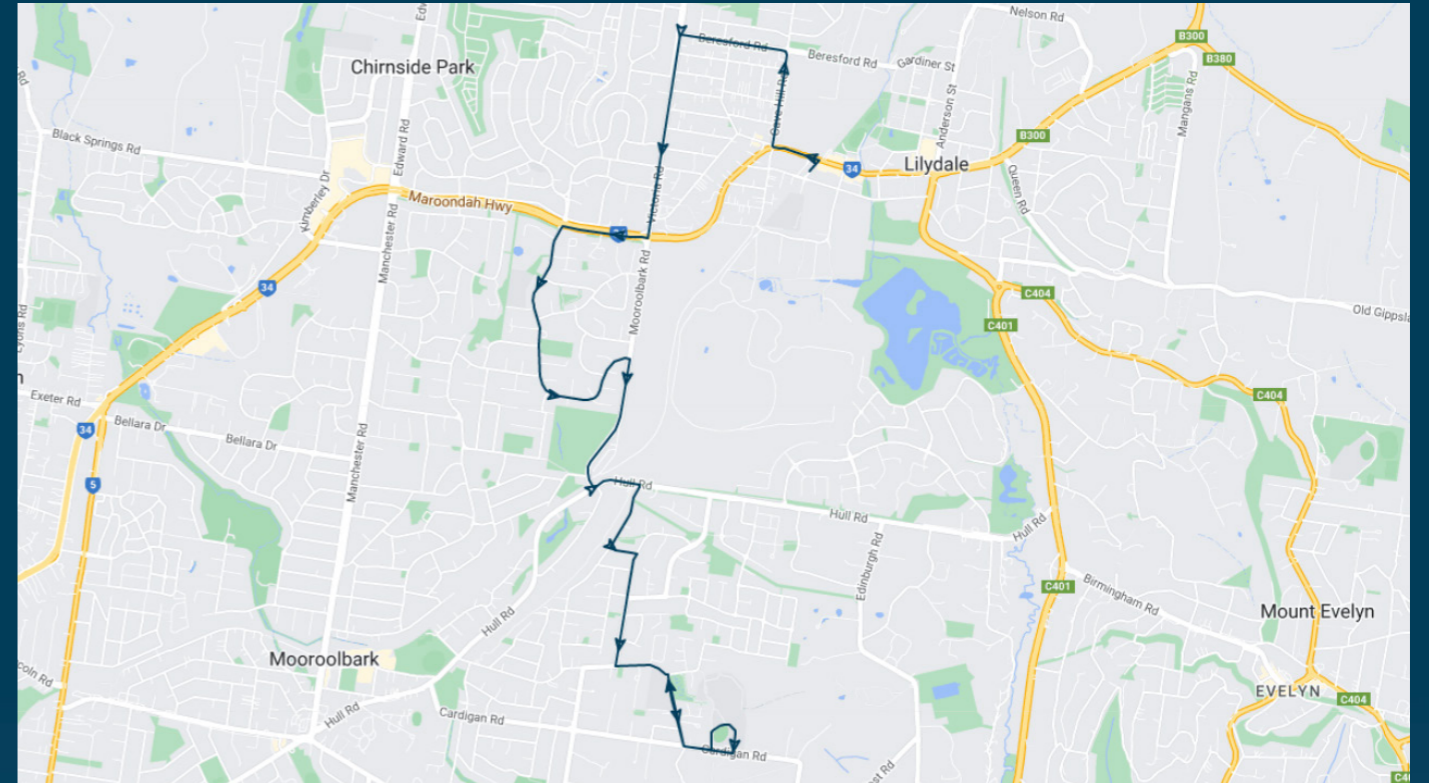

To view our list of live tracked services, visit [www.venturabus.com.au](http://www.venturabus.com.au)

Times listed are estimated times only, it is advised to arrive at your stop earlier than the listed time to avoid missing your bus.

You can also download the Ventura Tracker app to view real time bus locations of all services

# Mooroolbark East Primary School

Route: 2563 | Morning

Stop ID	Stop Name	Time	Stop ID	Stop Name	Time
28197	Lilydale Station Bay G	08:15			
22135	McComb St/Cave Hill Rd	08:16			
16670	Peden St/Victoria Rd	08:18			
7444	Mooroolbark Rd/Maroondah Hwy	08:20			
15693	Rolling Hills PS/Landscape Dr	08:23			
15694	Mooroolbark Rd/Hull Rd	08:30			
15695	Grace Ave/Carronvale Rd	08:33			
16611	May Rd/Blackburn Rd	08:35			
15697	Cardigan Rd/Pembroke Rd	08:35			
44561	Billanook College	08:40			
44563	Mooroolbark East PS	08:42			

# Mooroolbark East Primary School

Route: 2563 | Morning