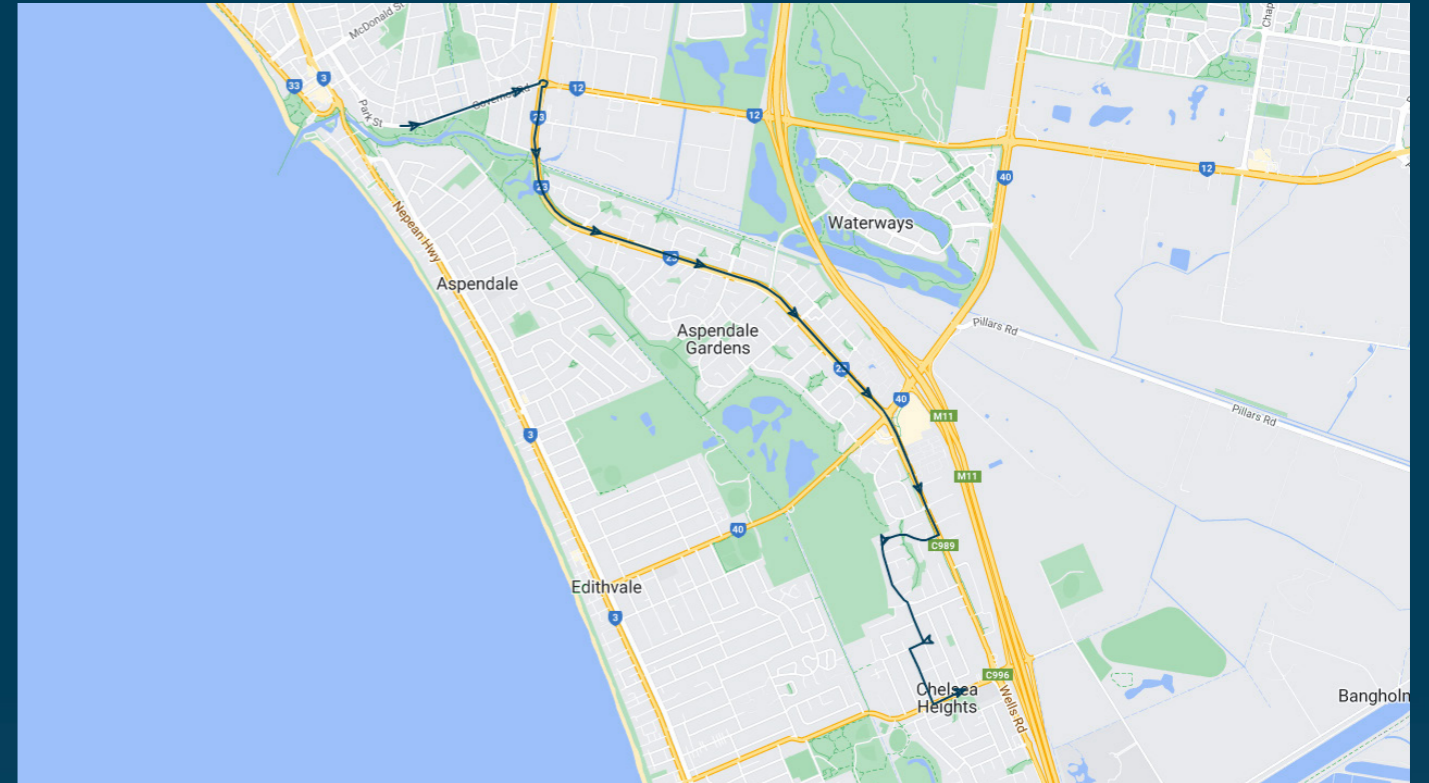

Mordialloc College

Route: 3128 | Afternoon

Stop ID	Stop Name	Time	Stop ID	Stop Name	Time
17402	Chute St/Governor Rd	15:20			
17401	George Woods Reserve/Governor Rd	15:20			
17400	J Grut Reserve/Governor Rd	15:20			
17399	Spray Ave/Governor Rd	15:20			
22835	Canterbury Rd/Boundary Rd	15:20			
45807	Winners Cir/Wells Rd	15:20			
17166	Amott Ct/Wells Rd	15:21			
17167	Sutherland Ave/Wells Rd	15:21			
17168	Palm Grove Bvd/Wells Rd	15:21			
17169	Royal Palms Rd/Wells Rd	15:21			
17170	Llewellyn Ave/Wells Rd	15:21			
17171	Gilchrist Way/Wells Rd	15:21			
22321	Springvale Rd/Wells Rd	15:22			
12473	Blue Gum Caravan Park/29 Wells Rd	15:23			
17173	Bradina Ct/Amaroo Dr	15:26			
17174	Clarood Cres/Amaroo Dr	15:28			
17175	Georgiana Cl/Amaroo Dr	15:29			
17176	Eighth Ave/Fourth Ave	15:30			
22746	Ninth Ave/Third Ave	15:32			
22747	Thames Prom/Third Ave	15:33			
17178	Chelsea Heights PS/Thames Prom	15:35			

Times listed are estimated times only, it is advised to arrive at your stop earlier than the listed time to avoid missing your bus.

You can also download the Ventura Tracker app to view real time bus locations of all services

Mordialloc College

Route: 3128 | Afternoon

TURN DIRECTIONS

Depart Mordialloc College via Governor Rd, right Boundary Rd, into Wells Rd, right Amaroo Dr, into Fourth Ave, right Seventh Ave, left Third Ave, left Thames Promenade

To view our list of live tracked services, visit www.venturabus.com.au