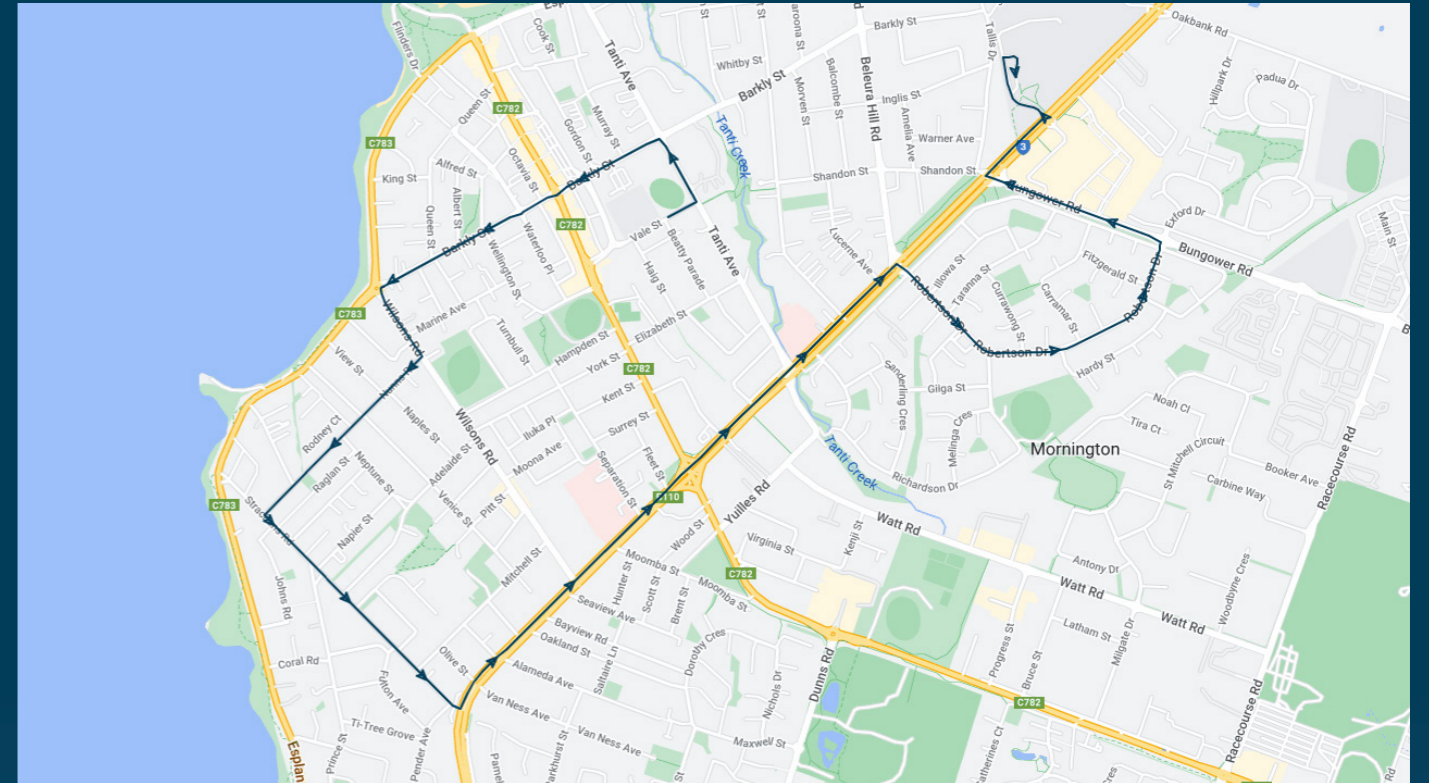

### TURN DIRECTIONS

Depart via Bungower Rd, right Robertson Dr, left Nepean Hwy, right Strachans Rd, right Nunns Rd, left Wilson's Rd, right Barkly St, right Eastern Ring Rd, left Vale St.

To view our list of live tracked services, visit [www.venturabus.com.au](http://www.venturabus.com.au)

## Route: 2456 | Afternoon

Stop ID	Stop Name	Time	Stop ID	Stop Name	Time
MPS	Mornington Primary School	15:20			
21595	Mornington PS/Tanti Ave	15:21			
21552	Murray St/Barkly St	15:22			
23001	Barkly St Bus Interchange	15:23			
21554	Albert St/Barkly St	15:24			
12291	Esplanade/Wilsons Rd	15:25			
21556	Naples St/Nunns Rd	15:26			
21557	Neptune St/Nunns Rd	15:27			
21558	Esplanade Rd/Strachans Rd	15:28			
43466	Alma St/Strachans Rd	15:29			
12737	Napier St/Strachans Rd	15:30			
12735	Nepean Hwy/Strachans Rd	15:31			
13206	Strachans Rd/Nepean Hwy	15:31			
12734	Wills St/Nepean Hwy	15:32			
22472	Peninsula Community Theatre	15:32			
12323	Spray St/Nepean Hwy	15:33			
12322	Tanti Av/Nepean Hwy	15:34			
12321	Illowa St/Robertson Dr	15:34			
12320	Jacana St/Robertson Dr	15:35			
12319	Mornington Park PS	15:35			
12318	Carramar St/Robertson Dr	15:36			
12317	Fitzgerald St/Robertson Dr	15:37			
21974	Taranna St/Bungower Rd	15:38			
12315	Bungower Rd/Nepean Hwy	15:39			
MSC	Mornington Secondary College	15:40			

Times listed are estimated times only, it is advised to arrive at your stop earlier than the listed time to avoid missing your bus.

You can also download the Ventura Tracker app to view real time bus locations of all services

### TURN DIRECTIONS

Depart Mornington Primary School Via Vale St, left Tanti Ave, left Barkly St, left Wilsons Rd, right Nunns Rd, left Strachans Rd, left Nepean Hwy, right Robertson Dr, left Bungower Rd, right Nepean Hwy, left into Mornington Secondary College