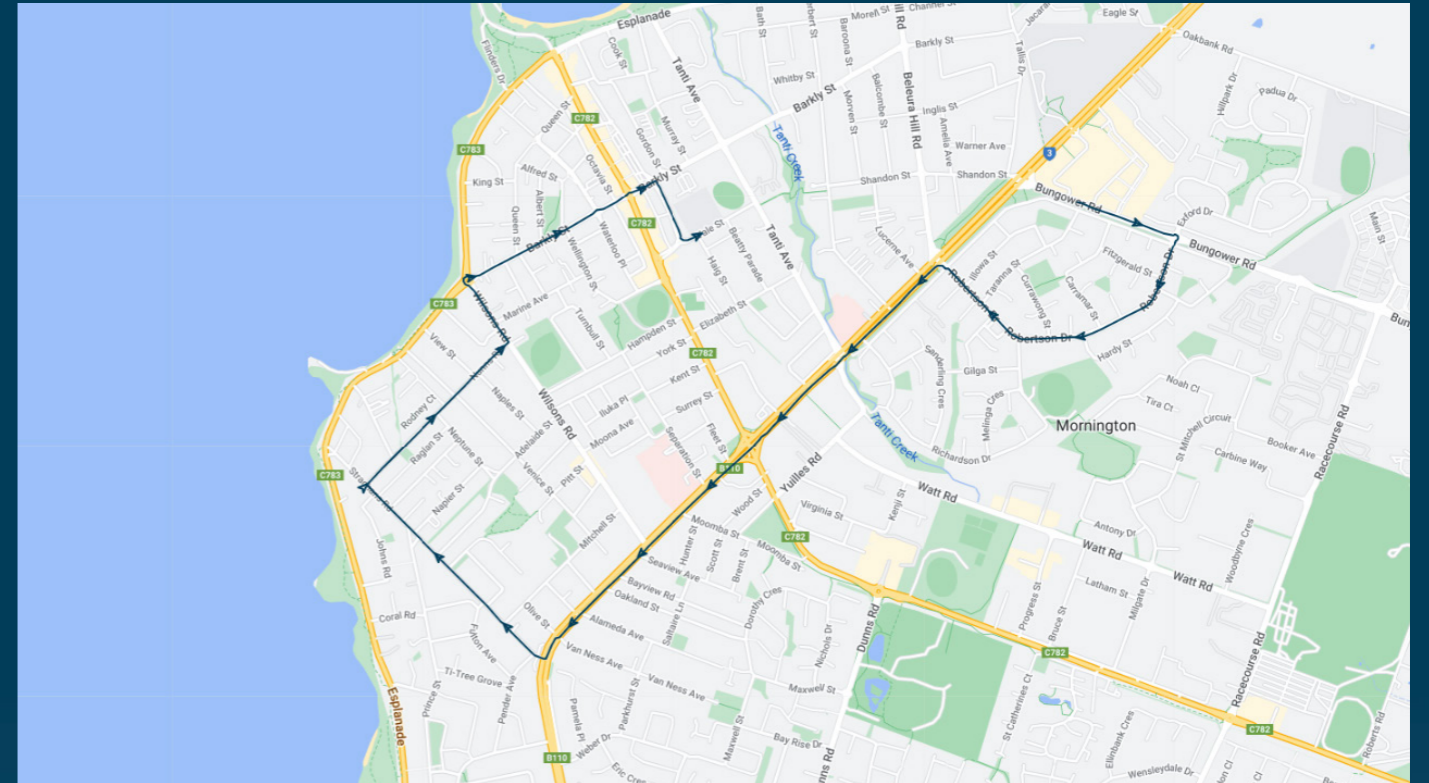

## Route: 2456 | Morning

Stop ID	Stop Name	Time	Stop ID	Stop Name	Time
11280	Carramar St/Bungower Rd	08:30			
11281	Fitzgerald St	08:30			
11282	Hardy St	08:31			
11283	Mornington Park PS	08:32			
11284	Jacana St/Robertson Dr	08:33			
12593	Robertson Dr/Nepean Hwy	08:34			
22177	Allison St	08:35			
11287	Spray St/Nepean Hwy	08:36			
12602	Main St	08:37			
22544	Moomba St/Nepean Hwy	08:38			
12603	Seaview Av/Nepean Hwy	08:39			
12604	Alameda Av/Nepean Hwy	08:40			
21970	Pender Av/Strachans Rd	08:42			
21561	Adelaide St/Strachans Rd	08:43			
43467	Alma St/Strachans Rd	08:44			
21559	Johns Rd/Strachans Rd	08:45			
22549	King Geroges Av/Nunns Rd	08:44			
22367	Webb St/Nunns Rd	08:45			
22549	Wilson's Rd/Nunns Rd	08:46			
12730	Esplanade/Wilson's Rd	08:47			
21555	Albert St/Barkly St	08:49			
23010	Barkly St Bus Interchange	08:50			
MPS	Mornington Primary School	08:52			

### TURN DIRECTIONS

Depart via Bungower Rd, right Robertson Dr, left Nepean Hwy, right Strachans Rd, right Nunns Rd, left Wilson's Rd, right Barkly St, right Eastern Ring Rd, left Vale St.

To view our list of live tracked services, visit [www.venturabus.com.au](http://www.venturabus.com.au)

## Route: 2456 | Afternoon

### TURN DIRECTIONS

Depart Mornington Primary School Via Vale St, left Tanti Ave, left Barkly St, left Wilsons Rd, right Nunns Rd, left Strachans Rd, left Nepean Hwy, right Robertson Dr, left Bungower Rd, right Nepean Hwy, left into Mornington Secondary College