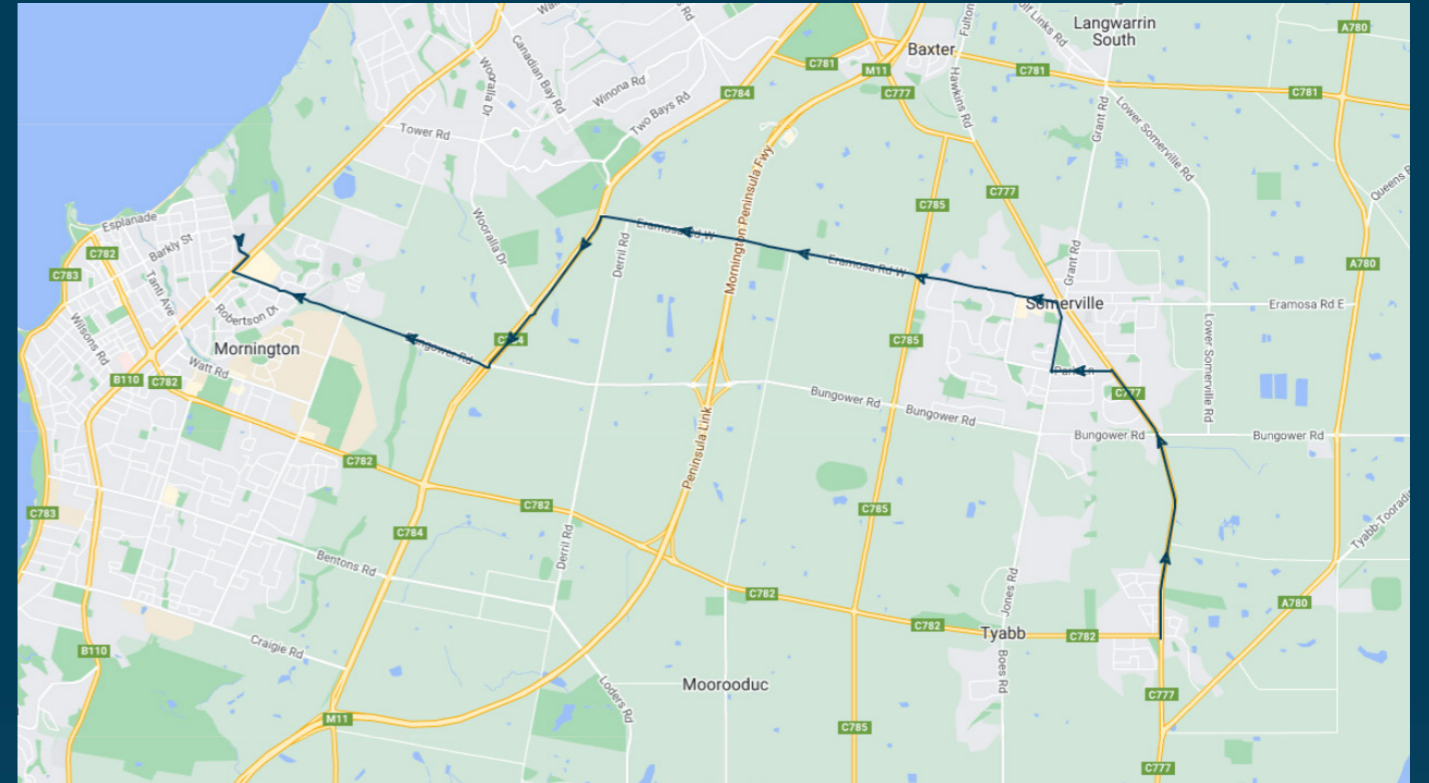

Mornington Secondary College

Route: 5308 (SBSC) | Morning

Stop ID	Stop Name	Time	Stop ID	Stop Name	Time
13599	Tyabb Shops/Frankston-Flinders Rd	07:58			
12132	Tiga Crt/Frankston-Flinders Rd	07:59			
12133	Chesterfield Rd/Frankston-Flinders Rd	08:02			
13143	Jones Rd/Park Ln	08:04			
	Somerville Station/Jones Rd	08:06			
12135	Somerville Plaza SC/Eramosa Rd West	08:08			
	Derril Rd/Eramosa Rd West	08:12			
	Mornington Secondary College - Bay 4	08:30			

Mornington Secondary College

Route: 5308 (SBSC) | Morning