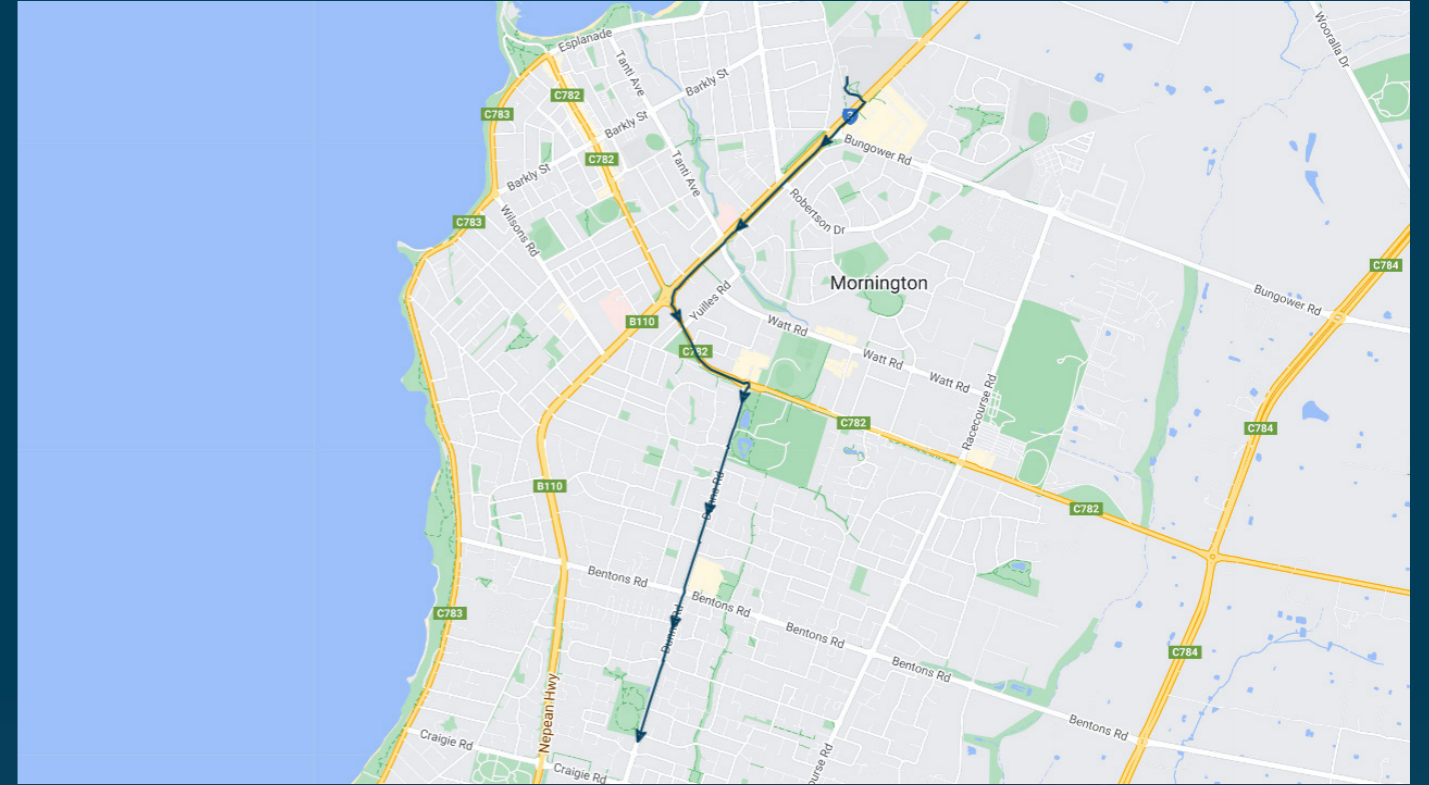

To view our list of live tracked services, visit www.venturabus.com.au

Times listed are estimated times only, it is advised to arrive at your stop earlier than the listed time to avoid missing your bus.

You can also download the Ventura Tracker app to view real time bus locations of all services

Mornington Secondary College

Route: 5303 (SBSC) | Afternoon

Stop ID	Stop Name	Time	Stop ID	Stop Name	Time
---------	-----------	------	---------	-----------	------

	Mornington Secondary College - Bay 3	15:22			
21582	Harrap Rd/Dunns Rd	15:33			
21583	Veda Ave/Dunns Rd	15:35			

Mornington Secondary College

Route: 5303 (SBSC) | Afternoon

TURN DIRECTIONS

Depart Mornington Secondary College via right Nepean Hwy, left Mornington-Tyabb Rd, right Dunns Rd to Veda Ave/Dunns Rd.