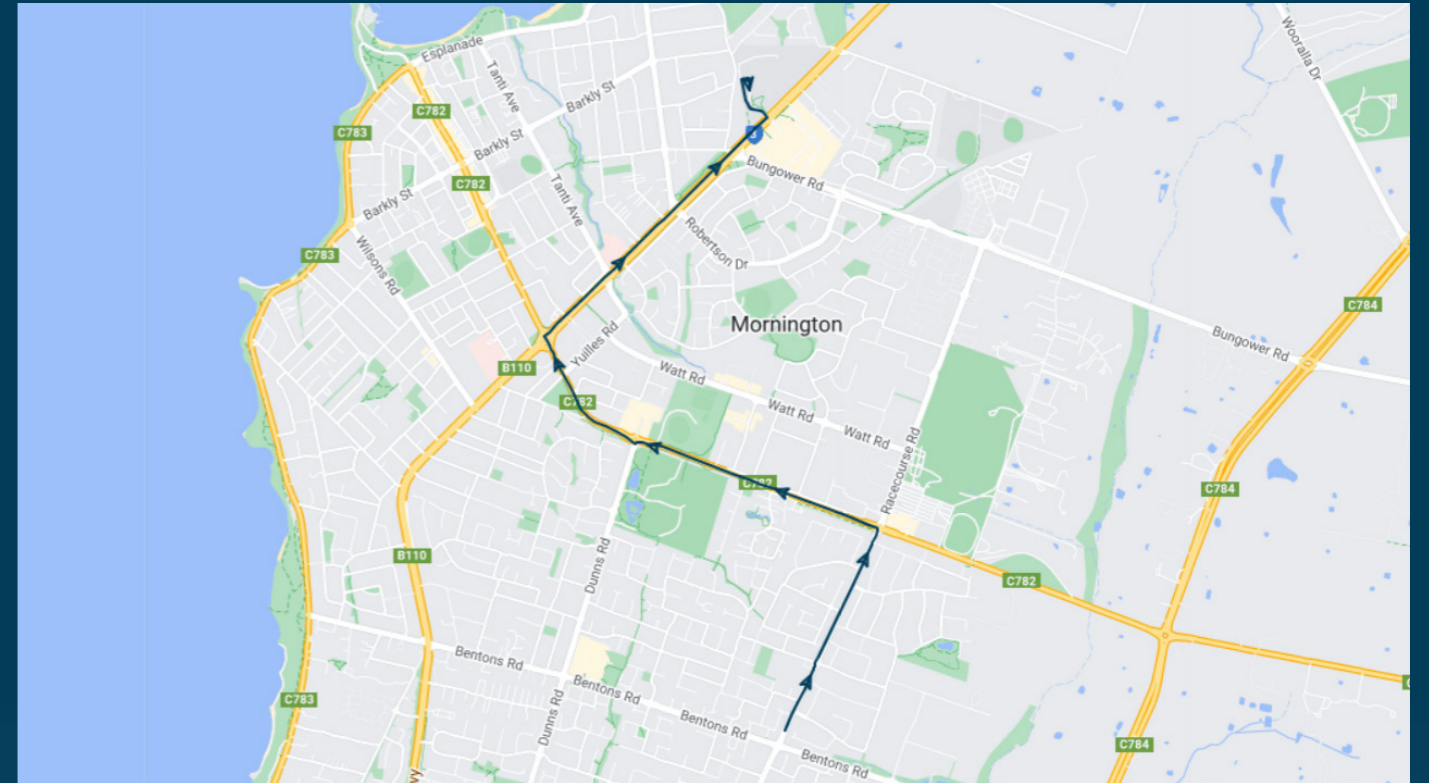

To view our list of live tracked services, visit www.venturabus.com.au

Times listed are estimated times only, it is advised to arrive at your stop earlier than the listed time to avoid missing your bus.

You can also download the Ventura Tracker app to view real time bus locations of all services

Mornington Secondary College

Route: 5302 (SBSC) | Morning

Stop ID	Stop Name	Time	Stop ID	Stop Name	Time
---------	-----------	------	---------	-----------	------

21574	Bentons Rd/Racecourse Rd	07:55			
21570	Creighton Way/Racecourse Rd	07:58			
	Mornington Secondary College - Bay 2	08:10			

Mornington Secondary College

Route: 5302 (SBSC) | Morning

TURN DIRECTIONS

Via Racecourse Rd, left Tyabb Rd, right Nepean Hwy to Mornington Secondary College.

To view our list of live tracked services, visit www.venturabus.com.au

Times listed are estimated times only, it is advised to arrive at your stop earlier than the listed time to avoid missing your bus.