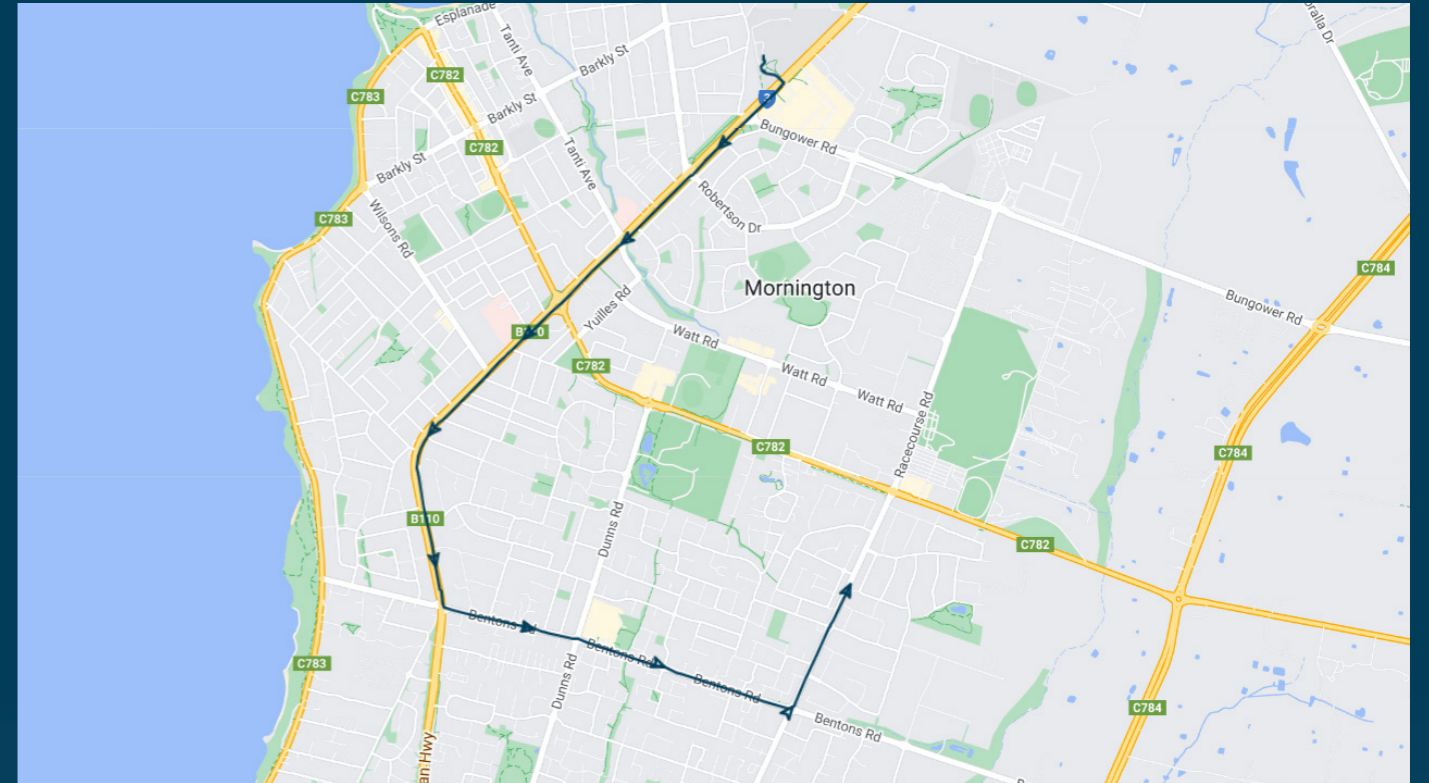

Mornington Secondary College

Route: 5302 (SBSC) | Afternoon

Stop ID	Stop Name	Time	Stop ID	Stop Name	Time

	Mornington Secondary College - Bay 2	15:20			
21574	Bentons Rd/Racecourse Rd	15:30			
21570	Creighton Way/Racecourse Rd	15:32			

Mornington Secondary College

Route: 5302 (SBSC) | Afternoon