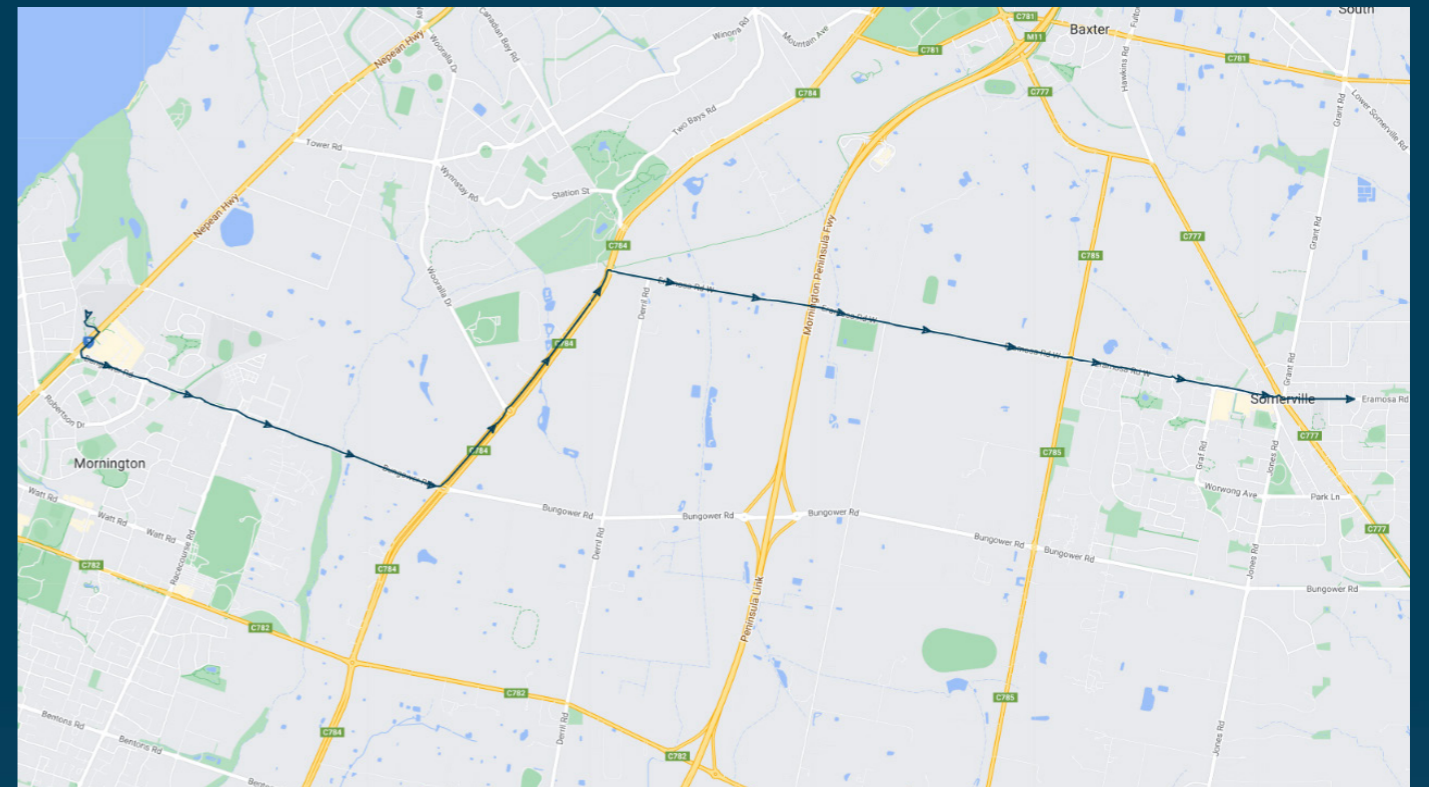

Mornington Secondary College

Route: 5311 (SBSC) | Afternoon

Stop ID	Stop Name	Time	Stop ID	Stop Name	Time
	Mornington Secondary College - Bay 1	15:50			
13139	Woodlands Dr/Eramosa Rd West	16:06			
13140	Cassandra Cl/Eramosa Rd West	16:07			
12091	Somerville Plaza SC/Eramosa Rd West	16:08			
	Alfred St/Eramosa Rd East	16:10			

Mornington Secondary College

Route: 5311 (SBSC) | Afternoon