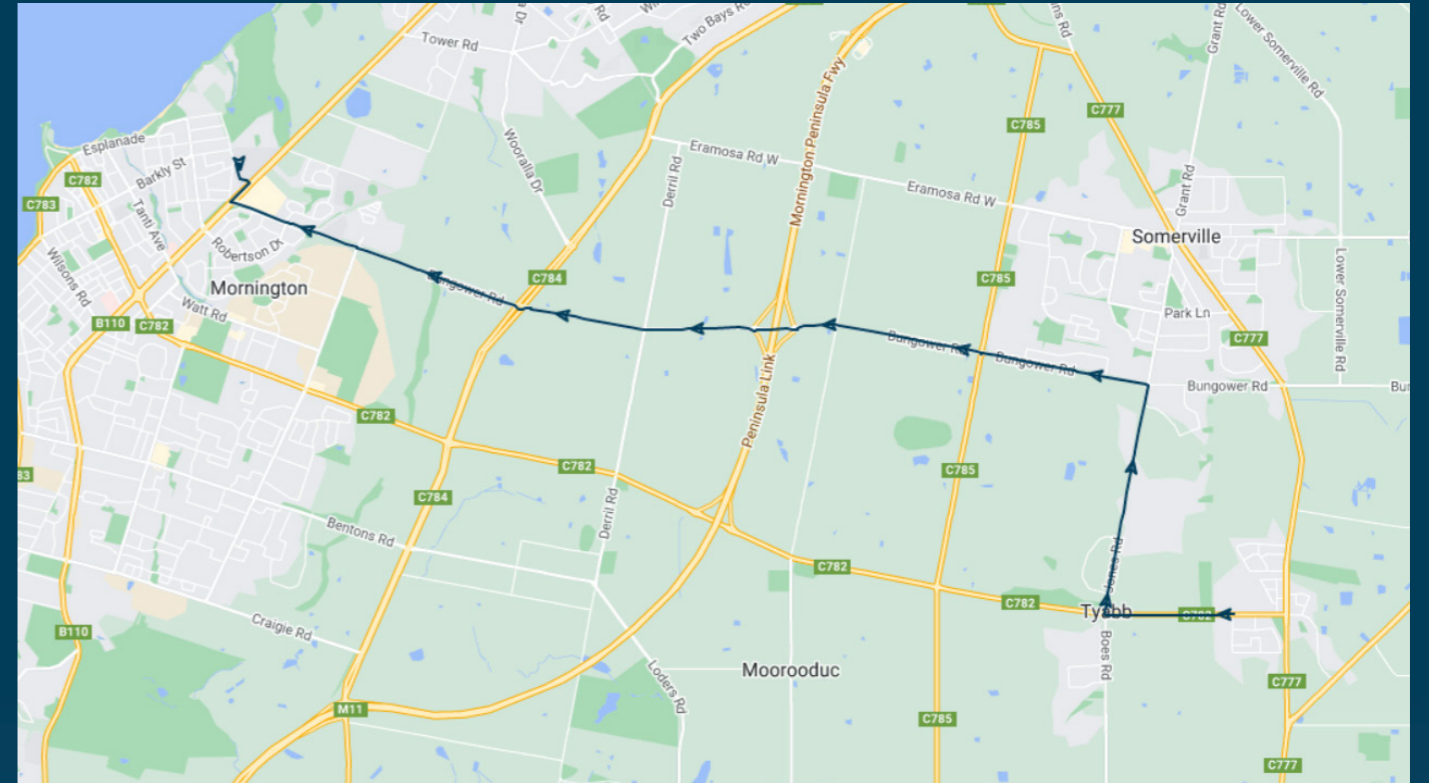

Mornington Secondary College

Route: 5305 (SBSC) | Morning

Stop ID	Stop Name	Time	Stop ID	Stop Name	Time
13600	Stuart Rd/Mornington-Tyabb Rd	07:55			
13602	McLaurin Dr/Jones Rd	07:56			
	Jones Rd/Bungower Rd	07:58			
	Austin Rd/Bungower Rd	07:59			
	Barakee Dr/Bungower Rd	08:00			
	Peninsula Link/Bungower Rd	08:05			
	Mornington Secondary College - Bay 1	08:24			

Mornington Secondary College

Route: 5305 (SBSC) | Morning