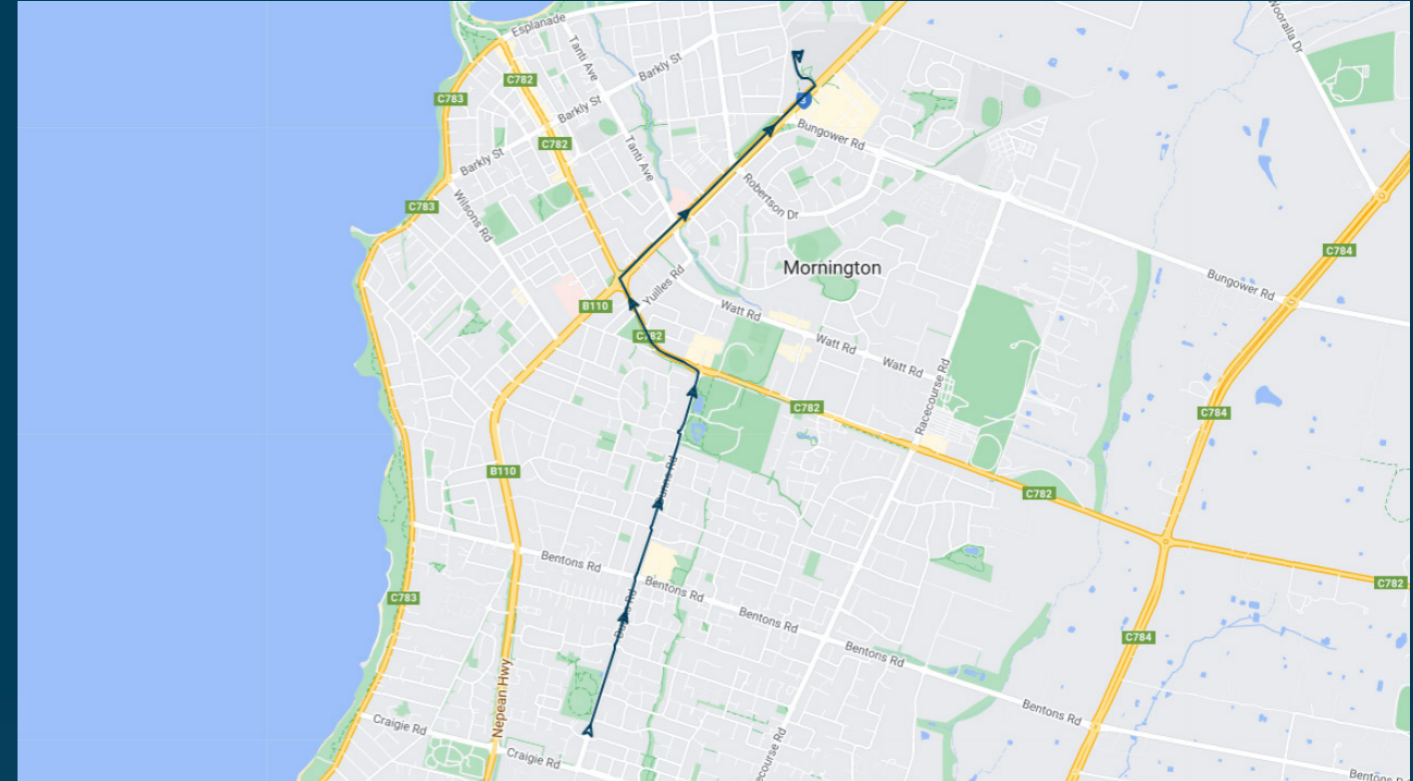

To view our list of live tracked services, visit www.venturabus.com.au

Times listed are estimated times only, it is advised to arrive at your stop earlier than the listed time to avoid missing your bus.

You can also download the Ventura Tracker app to view real time bus locations of all services

Mornington Secondary College

Route: 5303 (SBSC) | Morning

Stop ID	Stop Name	Time	Stop ID	Stop Name	Time
	Veda Ave/Dunns Rd	08:18			
12741	Flora Rd/Dunns Rd	08:20			
	Mornington Secondary College - Bay 3	08:36			

Times listed are estimated times only, it is advised to arrive at your stop earlier than the listed time to avoid missing your bus.

You can also download the Ventura Tracker app to view real time bus locations of all services

Mornington Secondary College

Route: 5303 (SBSC) | Morning

TURN DIRECTIONS

Via Dunns Rd, left Tyabb Rd, right Nepean Hwy to Mornington Secondary College.

To view our list of live tracked services, visit www.venturabus.com.au