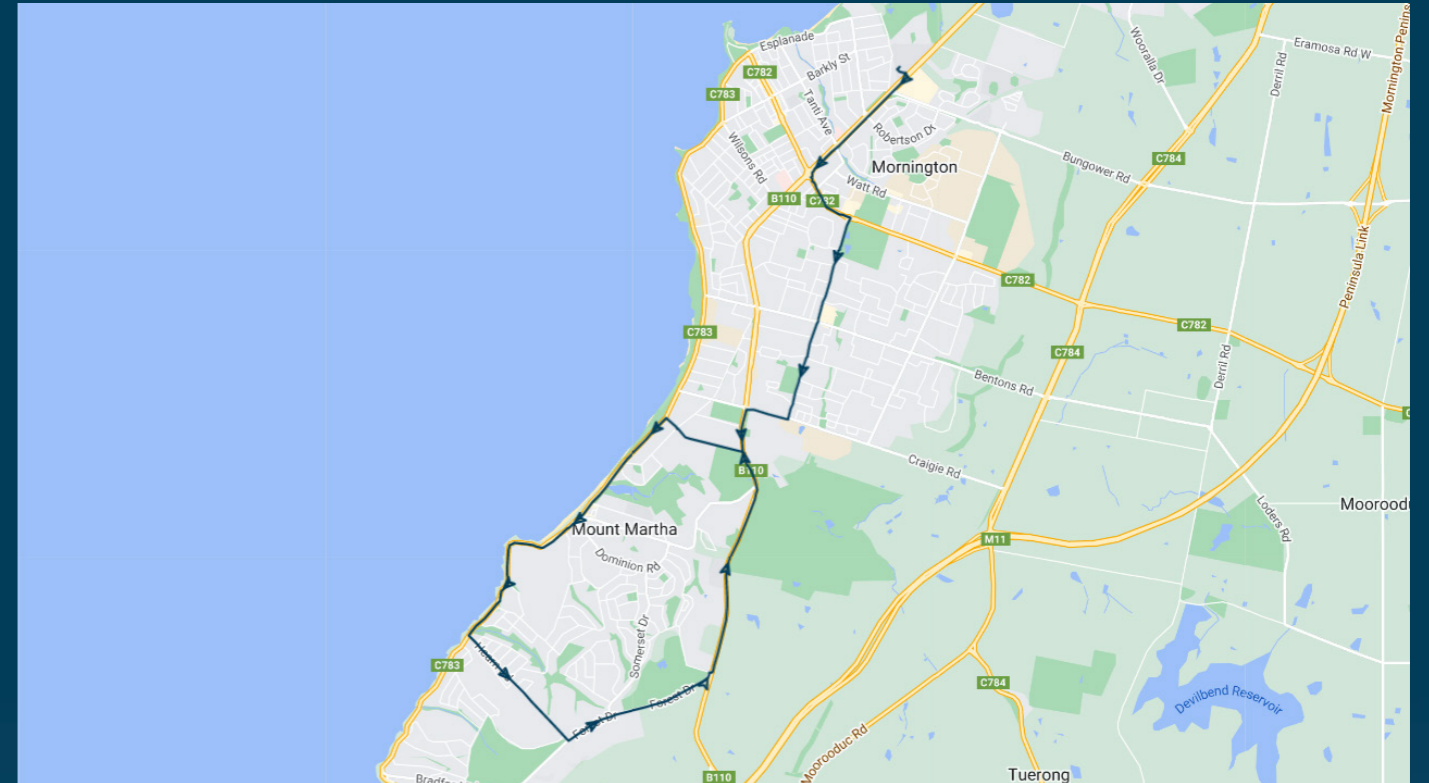

Mornington Secondary College

Route: 5301 (SBSC) | Afternoon

Stop ID	Stop Name	Time	Stop ID	Stop Name	Time
	Mornington Secondary College - Bay 1	15:22			
12743	Bentons Square SC/Dunns Rd	15:28			
	Hyperno Way/Dunns Rd	15:30			
22545	ABC Kindergarten/Craigie Rd	15:32			
12282	Bay Rd/Esplanade	15:34			
28208	Hall St/Hearn Rd	15:36			
	Jackson St/Hearn Rd	15:38			
13200	The Briars Park/Nepean Hwy	15:40			
13201	Helena St/Nepean Hwy	15:48			

Mornington Secondary College

Route: 5301 (SBSC) | Afternoon