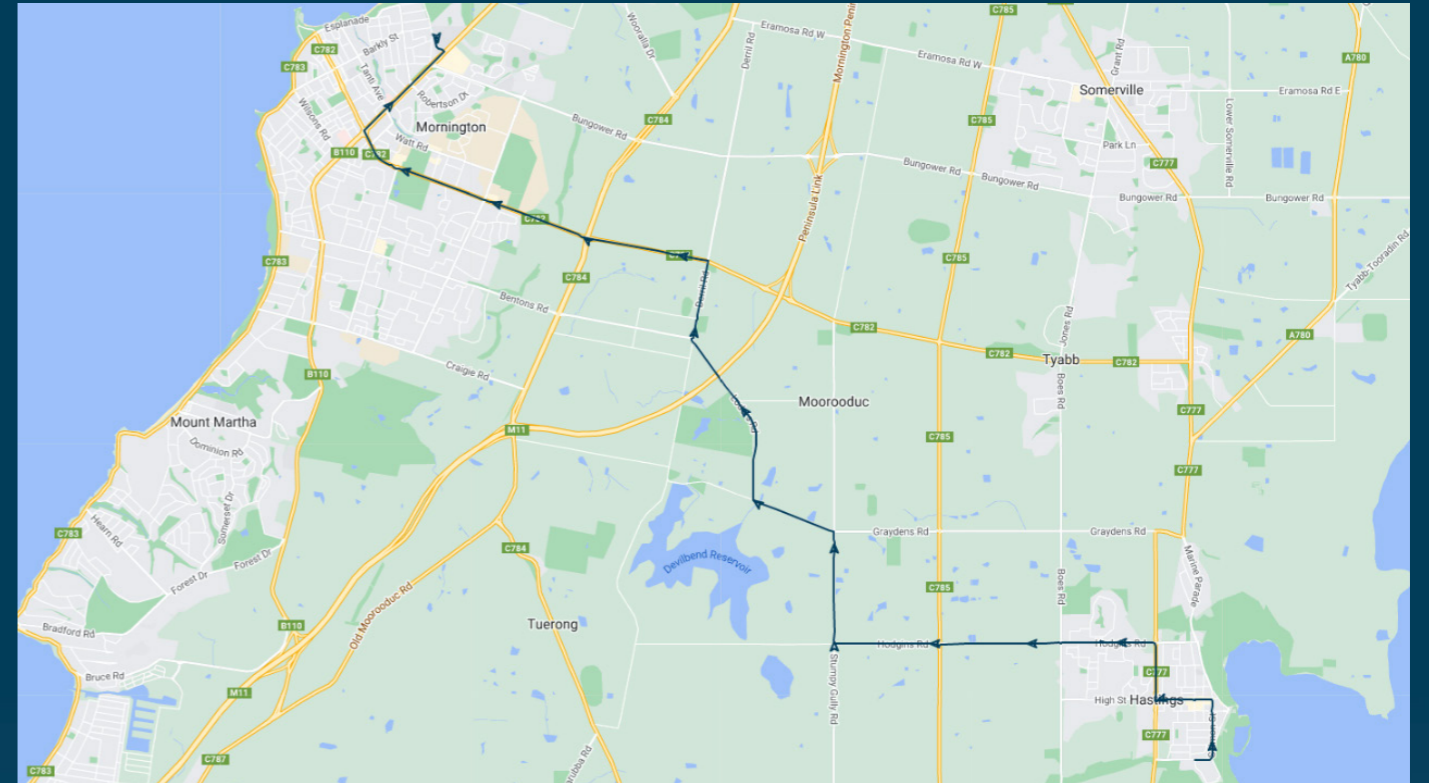

Mornington Secondary College

Route: 5307 (SBSC) | Morning

Stop ID	Stop Name	Time	Stop ID	Stop Name	Time
	Warranqite Cres/Reid Pde	07:50			
	Skinner St/Salmon St	07:51			
	High St/Frankston-Flinders Rd	07:54			
	West Park Loop	07:59			
	Stumpy Gully Rd/Hodgins Rd	08:04			
	Graydens Rd/Stumpy Gully Rd	08:06			
	Bentons Rd/Derril Rd	08:10			
	Derril Rd/Mornington-Tyabb Rd	08:13			
	Mornington Secondary College - Bay 3	08:29			

Mornington Secondary College

Route: 5307 (SBSC) | Morning

TURN DIRECTIONS

Via Reid Parade, left Salmon St, left High St, right Frankston-Flinders Rd, left Hodgins Rd, right Stumpy Gully Rd, left Graydens Rd, right Loders Rd, right Derril Rd, left Mornington-Tyabb Rd, right Nepean Hwy to Mornington Secondary College