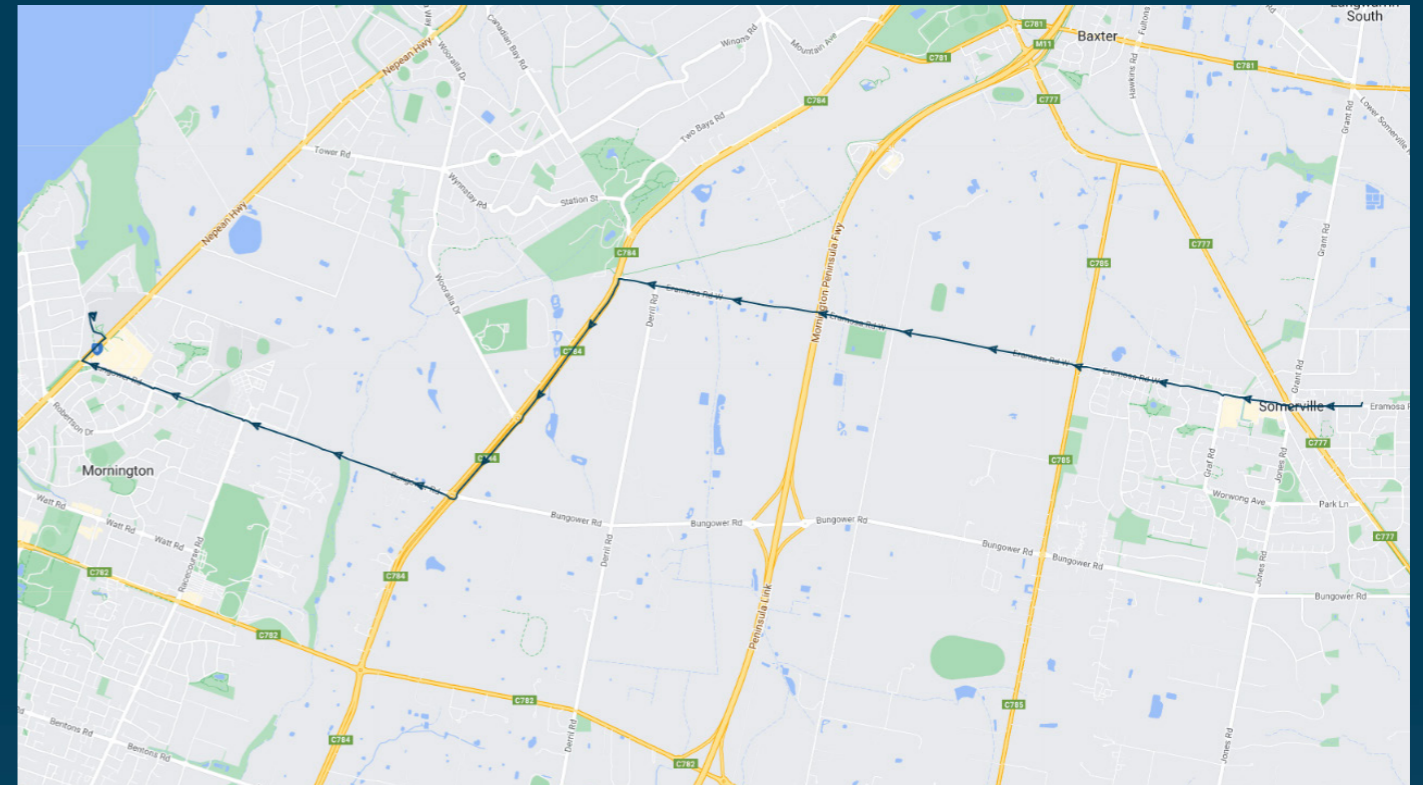

Mornington Secondary College

Route: 5311 (SBSC) | Morning

Stop ID	Stop Name	Time	Stop ID	Stop Name	Time
	Eramosa Rd East/Alfred St	07:44			
12135	Somerville Plaza SC/Eramosa Rd West	07:50			
12563	Pembroke Dr/Eramosa Rd West	07:52			
12564	Woodlands Dr/Eramosa Rd West	07:53			
	Mornington Secondary College - Bay 1	08:06			

Mornington Secondary College

Route: 5311 (SBSC) | Morning