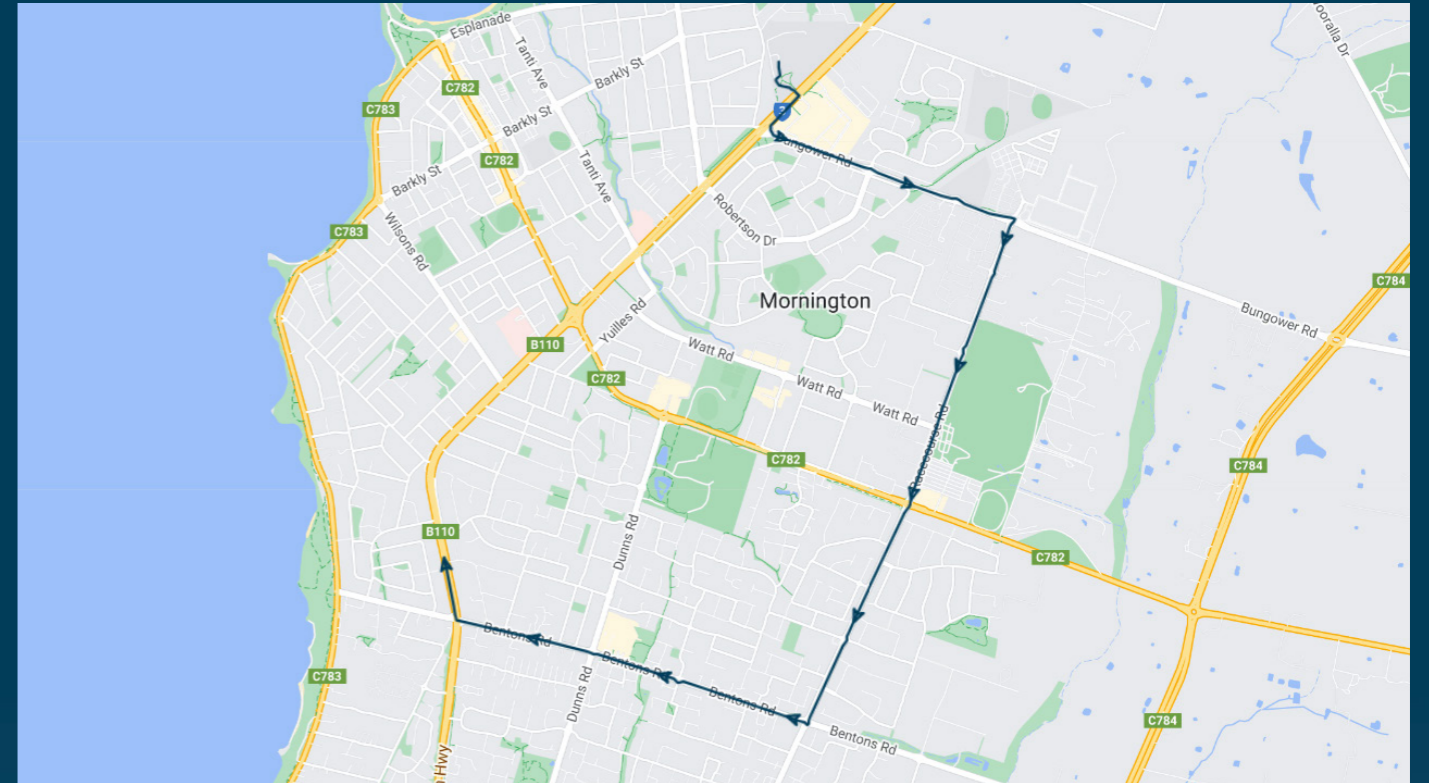

Mornington Secondary College

Route: 5304 (SBSC) | Afternoon

Stop ID	Stop Name	Time	Stop ID	Stop Name	Time
	Mornington Secondary College - Bay 4	15:22			
21569	Creighton Way/Racecourse Rd	15:37			
21571	Benton Junior College/Racecourse Rd	15:39			
21577	Moorhead Ave/Bentons Rd	15:42			
21579	Bentons Square Community Centre	15:43			
13205	Ruth Rd/Nepean Hwy	15:46			

Mornington Secondary College

Route: 5304 (SBSC) | Afternoon