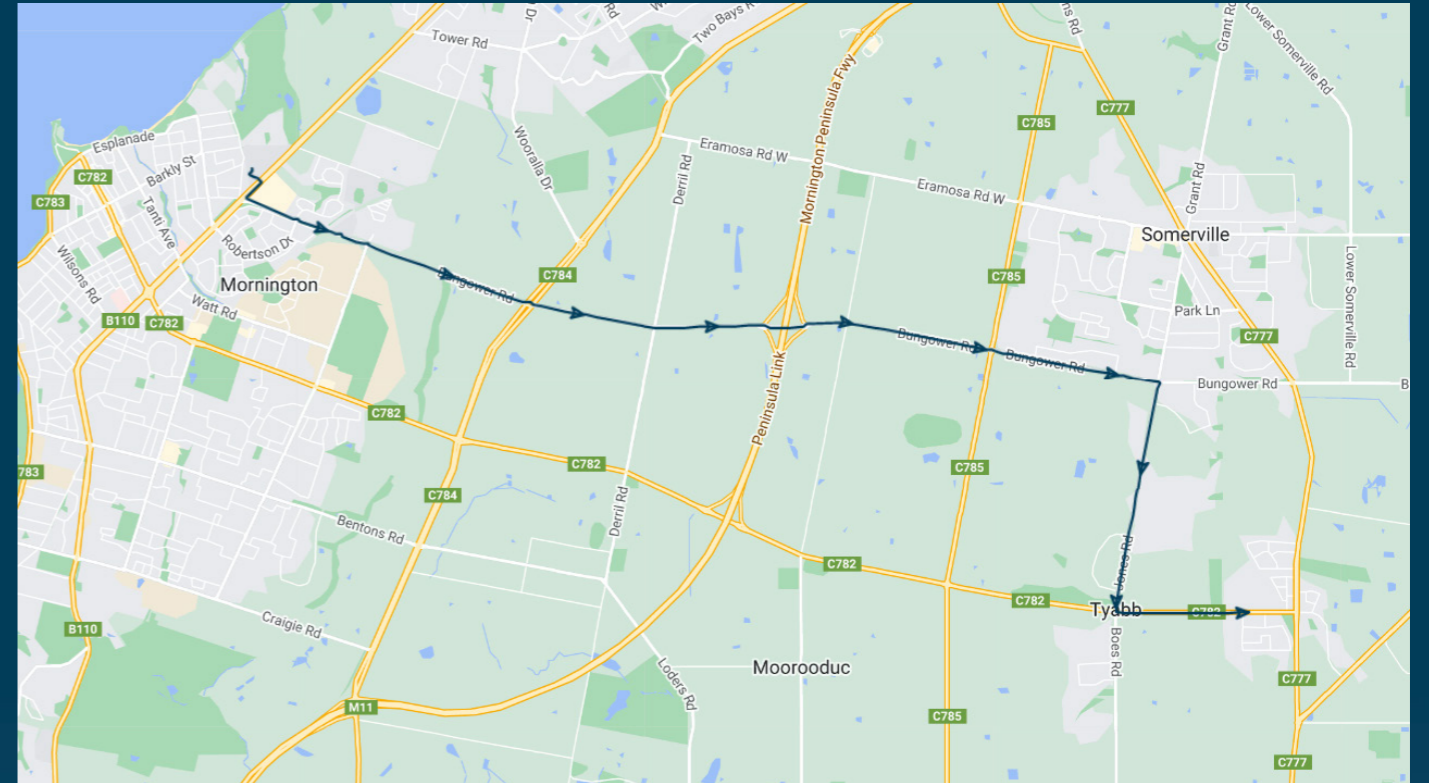

To view our list of live tracked services, visit www.venturabus.com.au

Times listed are estimated times only, it is advised to arrive at your stop earlier than the listed time to avoid missing your bus.

You can also download the Ventura Tracker app to view real time bus locations of all services

Mornington Secondary College

Route: 5305 (SBSC) | Afternoon

Stop ID	Stop Name	Time	Stop ID	Stop Name	Time
	Mornington Secondary College - Bay 1	15:24			
	Peninsula Link/Bungower Rd	15:32			
	Barakee Dr/Bungower Rd	15:36			
	Austin Rd/Bungower Rd	15:37			
	Jones Rd/Bungower Rd	15:38			
14762	McLaurin Dr/Jones Rd	15:41			
13147	Stuart Rd/Mornington-Tyabb Rd	15:44			

Mornington Secondary College

Route: 5305 (SBSC) | Afternoon

TURN DIRECTIONS

Depart Mornington Secondary College via right Nepean Hwy, left Bungower Rd, right Jones Rd, left Mornington-Tyabb Rd to Stuart Rd/Mornington-Tyabb Rd.