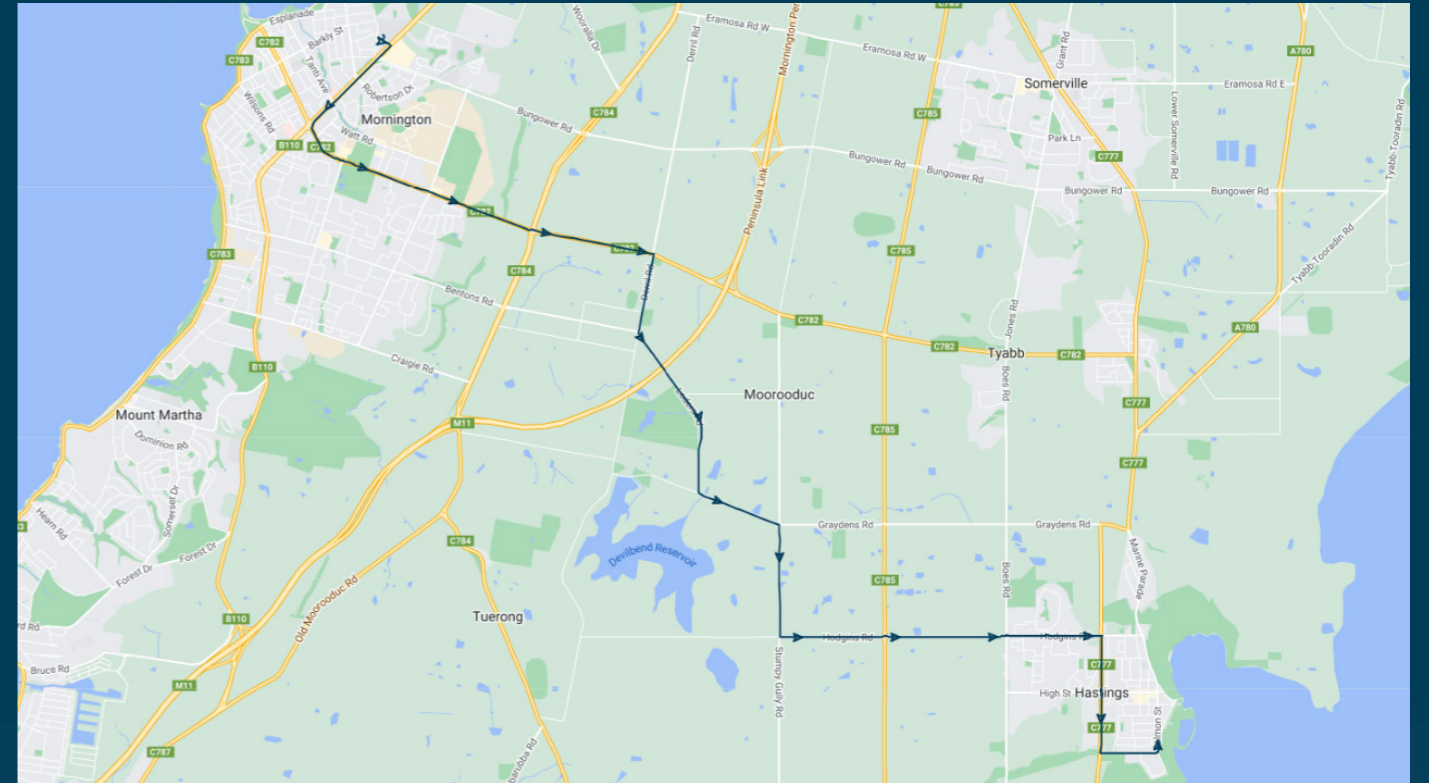

Mornington Secondary College

Route: 5307 (SBSC) | Afternoon

Stop ID	Stop Name	Time	Stop ID	Stop Name	Time
	Mornington Secondary College - Bay 3	15:24			
	Derril Rd/Mornington-Tyabb Rd	15:42			
	Loaders Rd/Derril Rd	15:45			
	Graydens Rd/Stumpy Gully Rd	15:58			
	Stumpy Gully Rd/Hodgins Rd	16:03			
	West Park Loop	16:15			
13155	Phillip Crt/Frankston-Flinders Rd	16:21			
	Warranquite Cres/Reid Pde	16:25			
	Skinner St/Salmon St	16:27			

Mornington Secondary College

Route: 5307 (SBSC) | Afternoon

TURN DIRECTIONS

Depart Mornington Secondary College via right Nepean Hwy, left Mornington-Tyabb Rd, right Derril Rd, right Loaders Rd, into Graydens Rd, right Stumpy Gully Rd, left Hodgins Rd, right Frankston-Flinders Rd, left Reid Parade, into Salmon St to Skinner St/Salmon St.