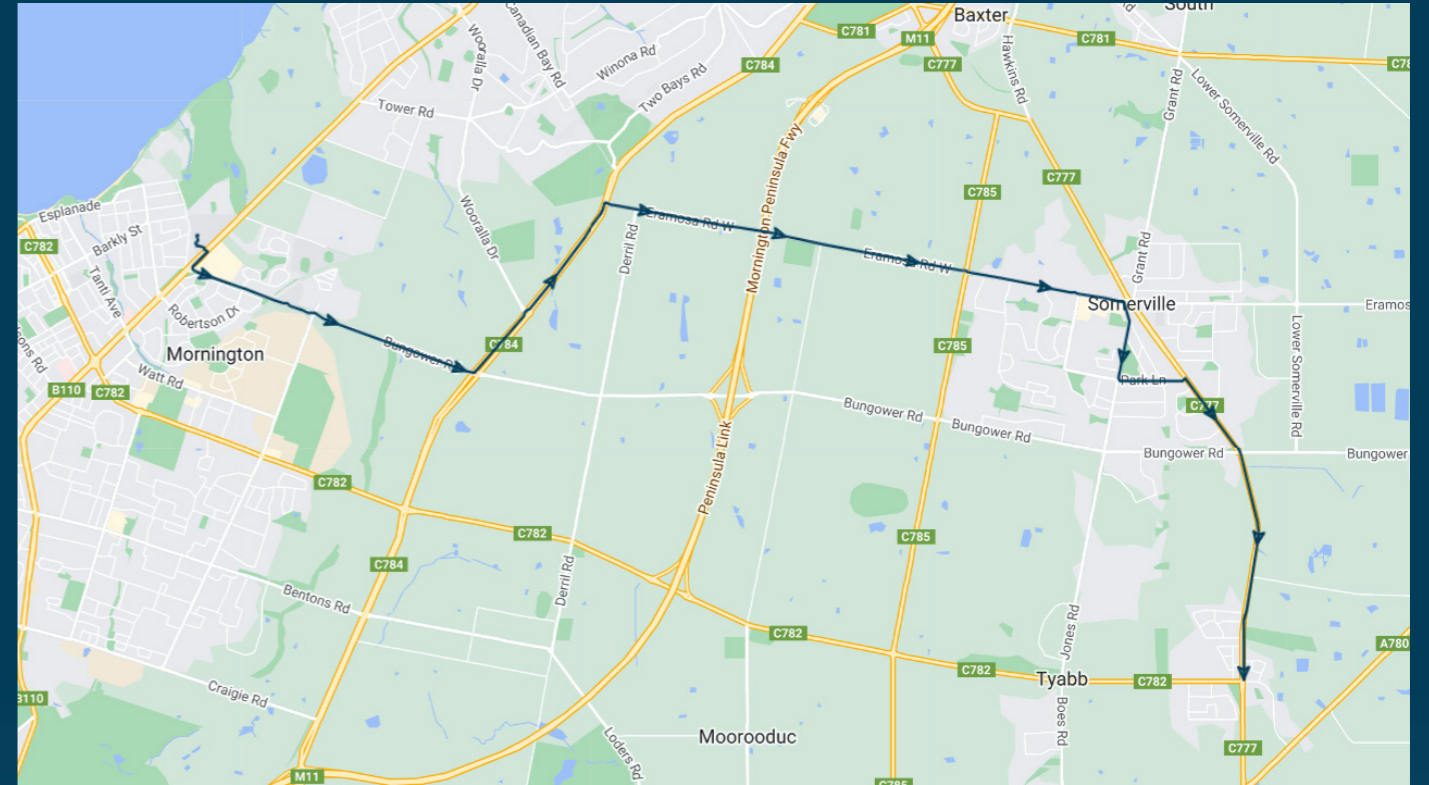

Mornington Secondary College

Route: 5308 (SBSC) | Afternoon

Stop ID	Stop Name	Time	Stop ID	Stop Name	Time
	Mornington Secondary College - Bay 4	15:24			
	Derril Rd/Eramosa Rd West	15:39			
12091	Somerville Plaza SC	15:53			
	Somerville Station/Station St	15:54			
13605	Jones Rd/Park Ln	15:56			
14068	Chesterfield Rd/Frankston-Flinders Rd	16:00			
12090	Delapan Dr/Frankston-Flinders Rd	16:05			
12089	Tyabb Post Office	16:07			

Mornington Secondary College

Route: 5308 (SBSC) | Afternoon