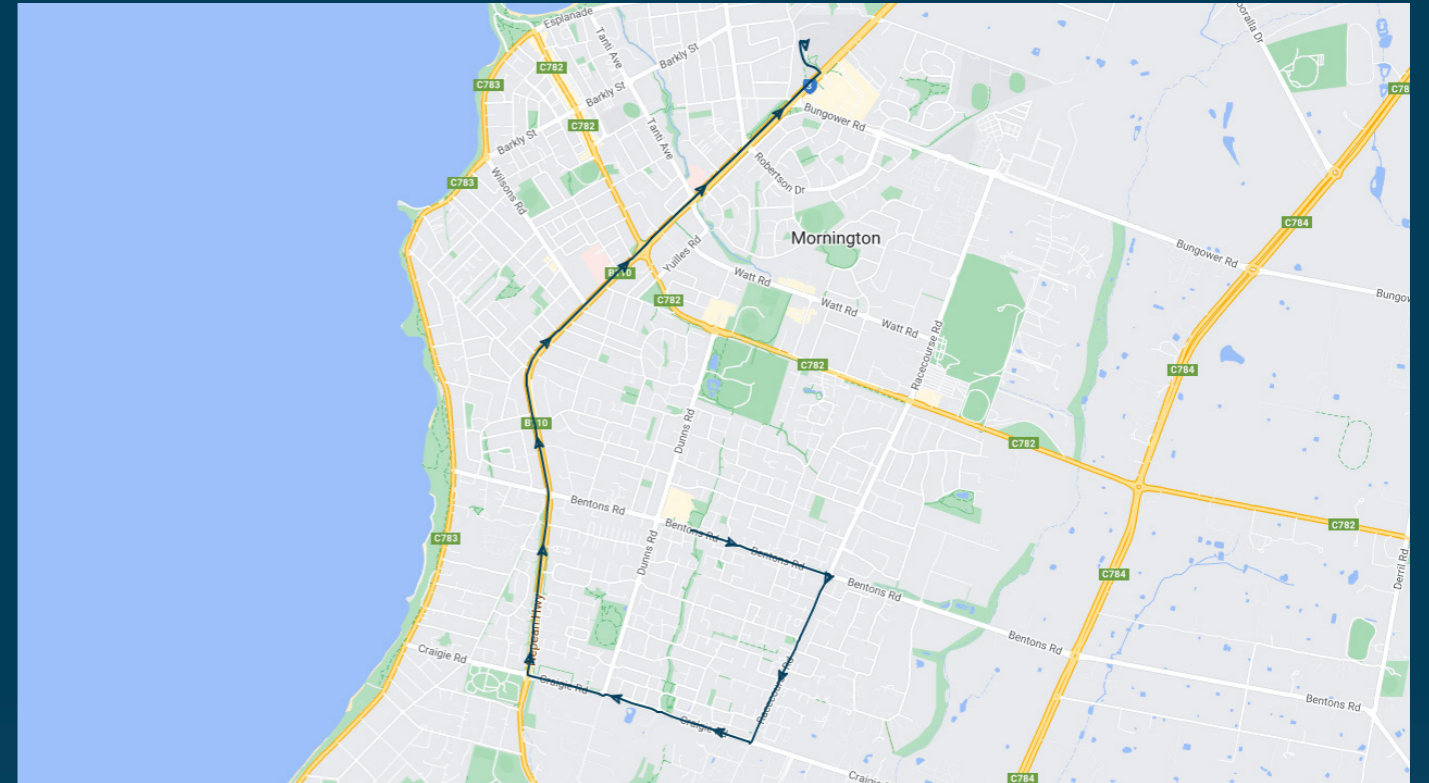

Via Racecourse Rd, left Tyabb Rd, right Nepean Hwy to Mornington Secondary College.

To view our list of live tracked services, visit www.venturabus.com.au

Times listed are estimated times only, it is advised to arrive at your stop earlier than the listed time to avoid missing your bus.

You can also download the Ventura Tracker app to view real time bus locations of all services

Mornington Secondary College

Route: 5313 (SBSC) | Morning

Stop ID	Stop Name	Time	Stop ID	Stop Name	Time
21580	Bentons Square Community Centre	08:18			
21588	St James Retirement Village	08:20			
21587	Balcombe Dr/Racecourse Rd	08:21			
21585	Beldarry Crt/Racecourse Rd	08:22			
	Mornington Secondary College - Bay 3	08:30			

Mornington Secondary College

Route: 5313 (SBSC) | Morning

TURN DIRECTIONS

Via Bentons Rd, right Racecourse Rd, right Craigie Rd, right Nepean Hwy to Mornington Secondary College.

To view our list of live tracked services, visit www.venturabus.com.au

Times listed are estimated times only, it is advised to arrive at your stop earlier than the listed time to avoid missing your bus.

You can also download the Ventura Tracker app to view real time bus locations of all services