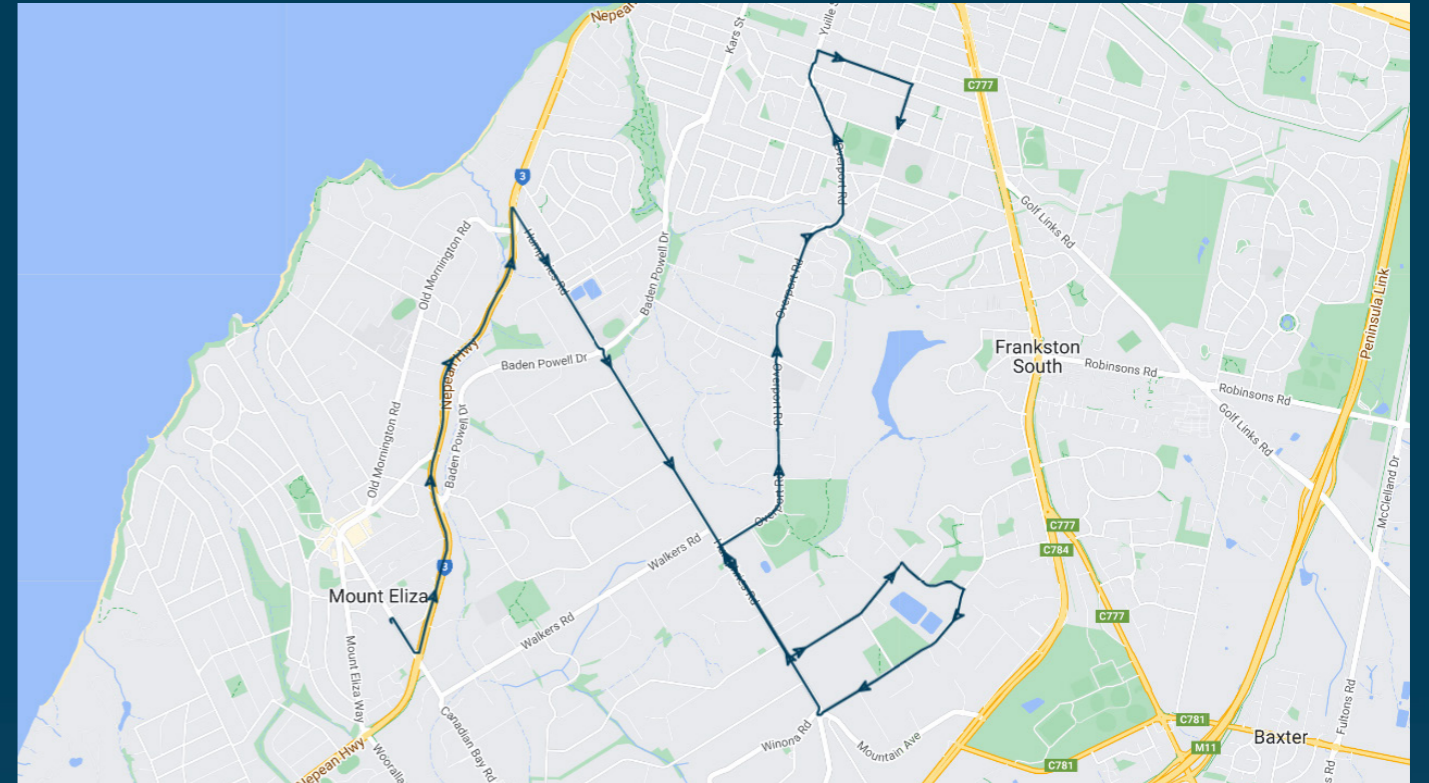

Mt Eliza Secondary College

Route: 2462 | Afternoon

Stop ID	Stop Name	Time	Stop ID	Stop Name	Time
44569	Mt Eliza Secondary College	15:15			
	Fleetwood Cres/Humphries Rd	15:20			
	Walkers Rd/Humphries Rd	15:24			
13345	Blake Crt/Humphries Rd	15:33			
13347	Kirkstall C/Humphries Rd	15:31			
	9 Sibyl Ave	15:26			
	Eliza Heights Reserve/Alicudi Ave	15:28			
	Tetragona Way/Rosedale Gr	15:29			
46626	Humphries Rd Roundabout	15:30			
	124 Overport Rd	15:35			
	Seaview Rd/Overport Rd	15:35			
11128	Frankston High School/Foot St	15:40			

Mt Eliza Secondary College

Route: 2462 | Afternoon