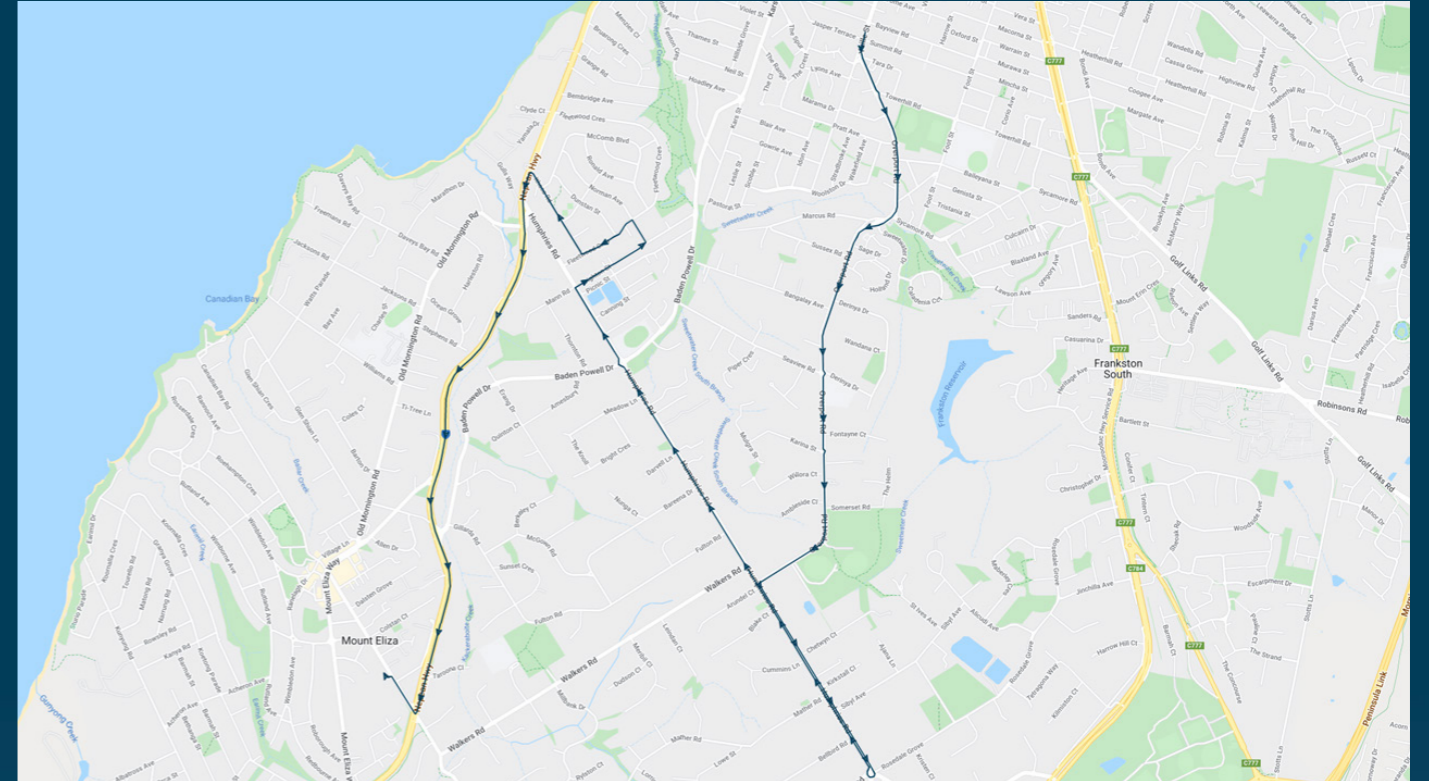

### TURN DIRECTIONS

Via Somerset Drive, right Dominion Road, left Bay Road, right Esplanade, right Main Street, left Barkly Street, right Eastern Ring Road, right Main Street, left Nepean Highway, left Canadian Bay Road

To view our list of live tracked services, visit [www.venturabus.com.au](http://www.venturabus.com.au)

## Route: 2450 | Morning

Stop ID	Stop Name	Time	Stop ID	Stop Name	Time
13331	Frankston South Post Office	07:30			
13335	Baileyana Street	07:31			
13336	Poinciana Street	07:32			
13337	Holland Dr	07:33			
13338	Bangalay Avenue	07:34			
13340	Derinya Drive	07:35			
13341	Karina Street	07:36			
13342	Ambleside Close	07:36			
13343	Humphries Road	07:37			
13344	Humphries Road	07:38			
13345	Blake Court	07:38			
13347	Kirkstall Close	07:39			
13348	Sibyl Avenue	07:39			
5053	Villiers Street	07:45			
5054	Canning Street	07:45			
7020	Mann Road	07:46			
7021	Hotham Street	07:46			
13796	Norman Avenue	07:47			
44569	Mount Eliza Secondary College	07:55			

### TURN DIRECTIONS

Via Yuille Street into Overport Road, left Humphries Road, right Brighton Street, left Norman Avenue, left Fleetwood Crescent, right Ithaca Road, left Nepean Highway, left Baden Powell Place, right Canadian Bay Road