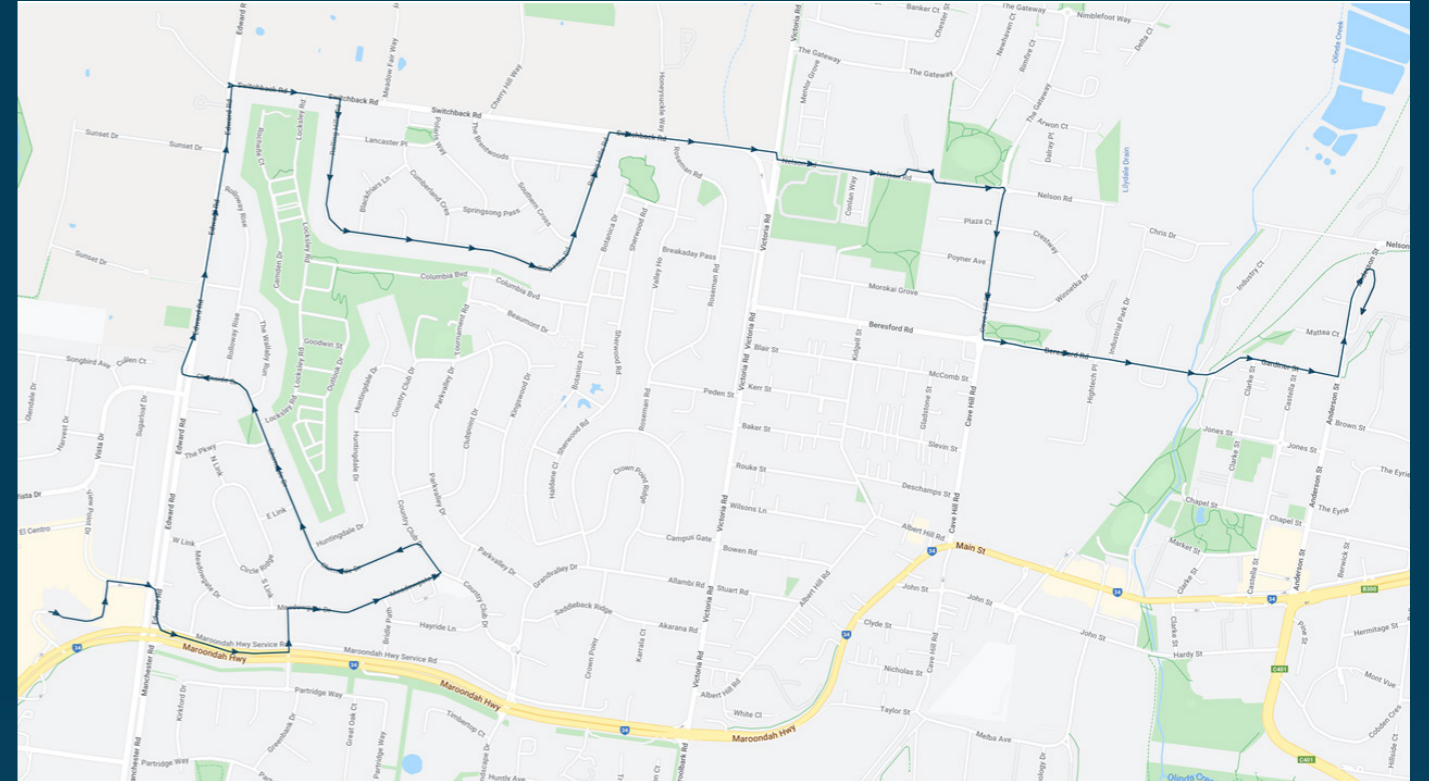

Mt Lilydale Mercy College

Route: 2598 | Morning

Stop ID	Stop Name	Time	Stop ID	Stop Name	Time
21300	Chirside Park SC	08:13			
15701	Chirside Drive	08:18			
15702	The Wallaby Run	08:20			
22150	Rolloway Rise	08:23			
22148	Edward Road	08:25			
44540	Lilydale Heights College	08:31			
22140	Crestway	08:32			
22138	Willmette Court	08:33			
44541	Mt Lilydale Mercy College	08:39			

Mt Lilydale Mercy College

Route: 2598 | Morning