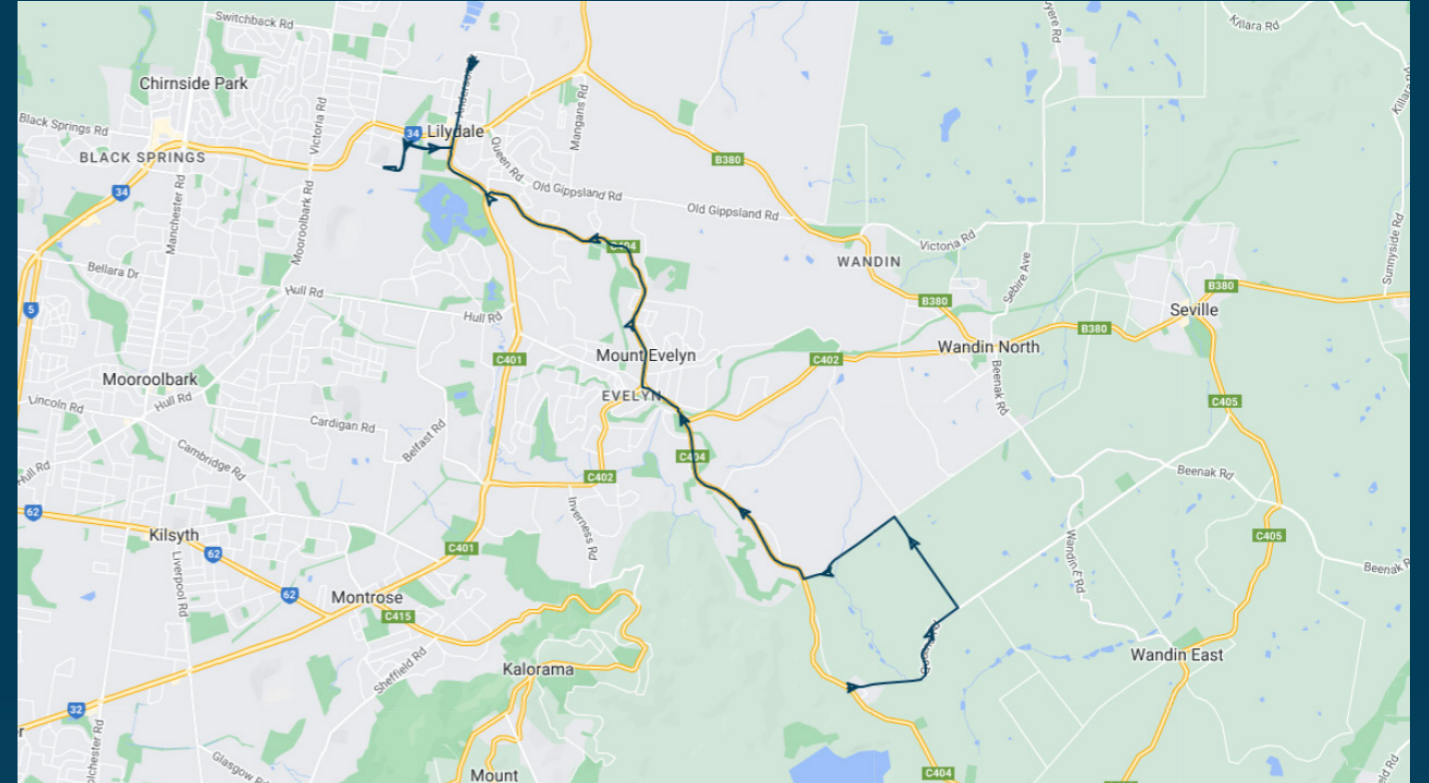

Mt Lilydale Mercy College

Route: 5225 (SBSC) | Morning

Stop ID	Stop Name	Time	Stop ID	Stop Name	Time
14555	Queens Rd/Monbulk Rd	07:45			
	Channel Rd/Queens Rd	07:46			
	171 Queens Rd	07:47			
	Queens Rd/Lewis Rd	07:48			
	Hunter Rd/Lewis Rd	07:49			
14684	Margaret Rd/Monbulk Rd	07:52			
23383	Oasis Camp/Monbulk Rd	07:53			
14687	Aqueduct Rd/Monbulk Rd	07:54			
14687	Joy Ave/Monbulk Rd	07:55			
14587	Birmingham Rd/Hereford Rd	08:00			
44542	Lilydale High School	08:07			
44541	Mt Lilydale Mercy College	08:15			

Mt Lilydale Mercy College

Route: 5225 (SBSC) | Morning

TURN DIRECTIONS

Via Monbulk Rd, left Queens Rd, left Lewis Rd, left Hunter Rd, right Monbulk Rd, right Hereford Rd, right Swansea Rd, into Anderson St, left Hardy St, into John St, left Hutchinson St, into Melba Ave, right into Lilydale High School, exit and left Melba Ave, Into Hutchinson St, right John St, into Hardy St, left Anderson St to Mt Lilydale Mercy College.