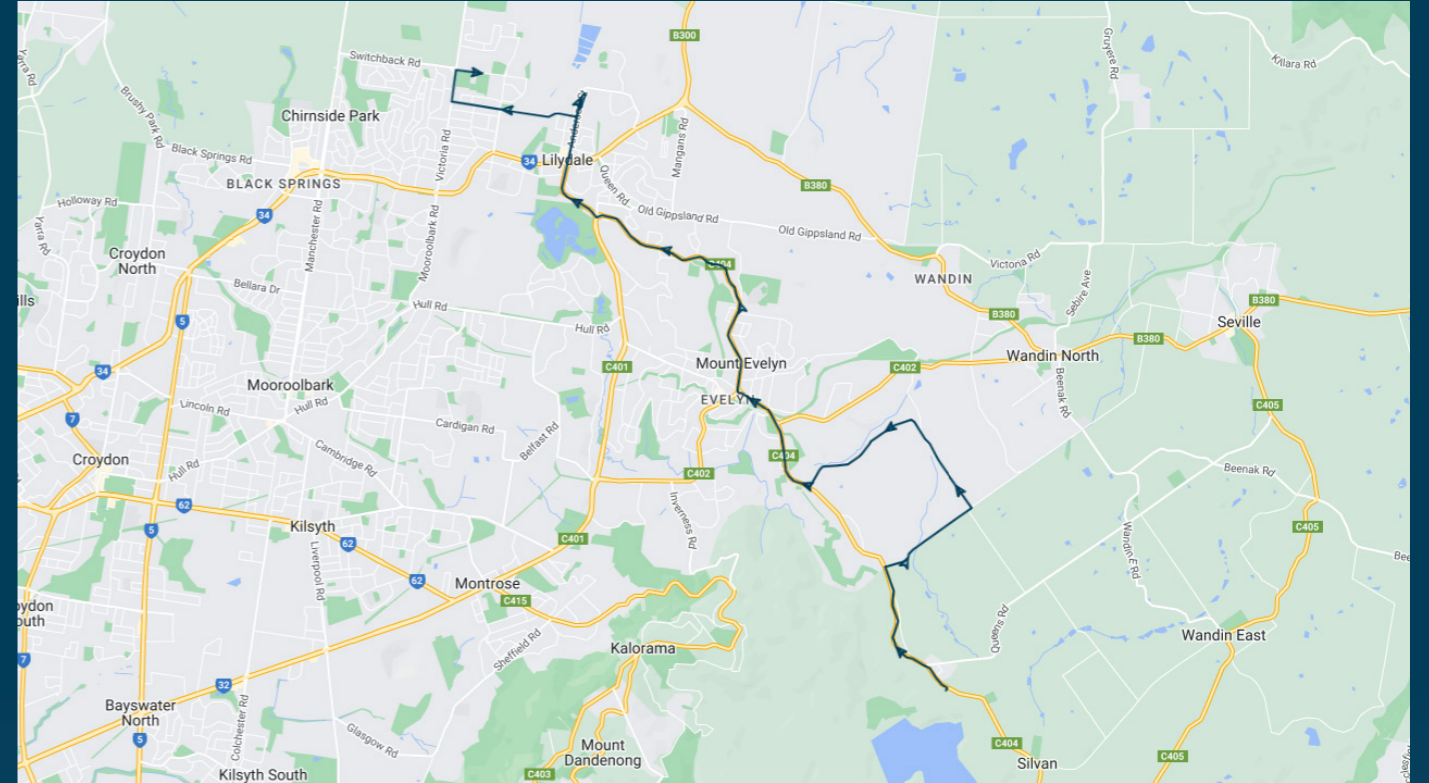

Mt Lilydale Mercy College

Route: 5224 (SBSC) | Morning

Stop ID	Stop Name	Time	Stop ID	Stop Name	Time
	Silvan CFA/Stonyford Rd	07:55			
14681	Henderson Hill Ave/Monbulk Rd	07:55			
14682	Rhonda Rd/Monbulk Rd	07:55			
14683	Hunter Rd/Monbulk Rd	07:56			
	Berry Rd/Hunter Rd	07:56			
	Hunter Rd/McKillop Rd	07:57			
	48 McKillop Rd	07:57			
23383	Oasis Camp/Monbulk Rd	07:58			
14686	Aqueduct Ave/Monbulk Rd	07:58			
14687	Joy Ave/Monbulk Rd	07:59			
14587	Birmingham Rd/Hereford Rd	08:05			
	Fernhill Rd/Hereford Rd	08:05			
44541	Mt Lilydale Mercy College	08:10			
44540	Lilydale Heights College	08:15			

Mt Lilydale Mercy College

Route: 5224 (SBSC) | Morning