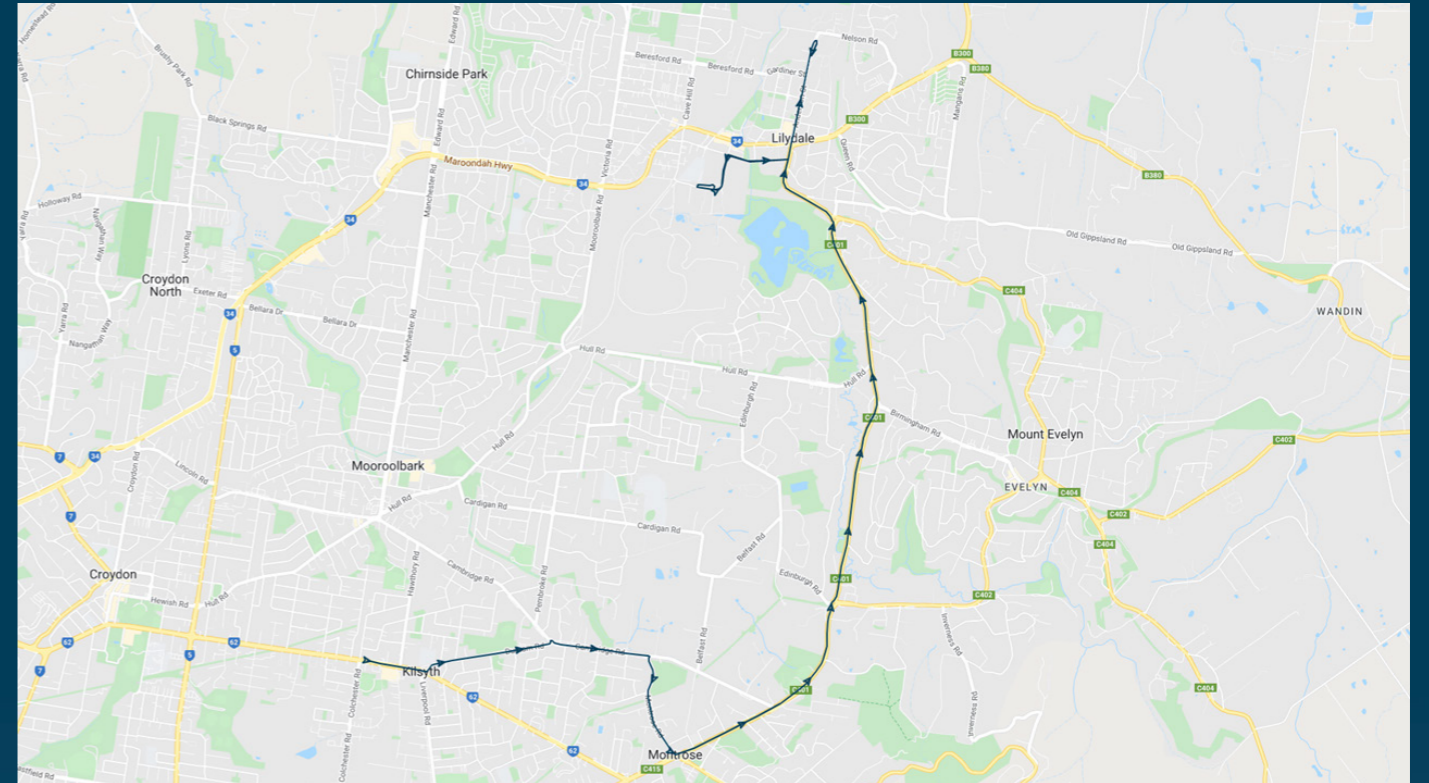

Mt Lilydale Mercy College

Route: 3402 | Morning

Stop ID	Stop Name	Time	Stop ID	Stop Name	Time

9840	Glen Dhu Road	08:10			
44542	Lilydale High School	08:25			
44541	Mt Lilydale Mercy College	08:30			

Mt Lilydale Mercy College

Route: 3402 | Morning