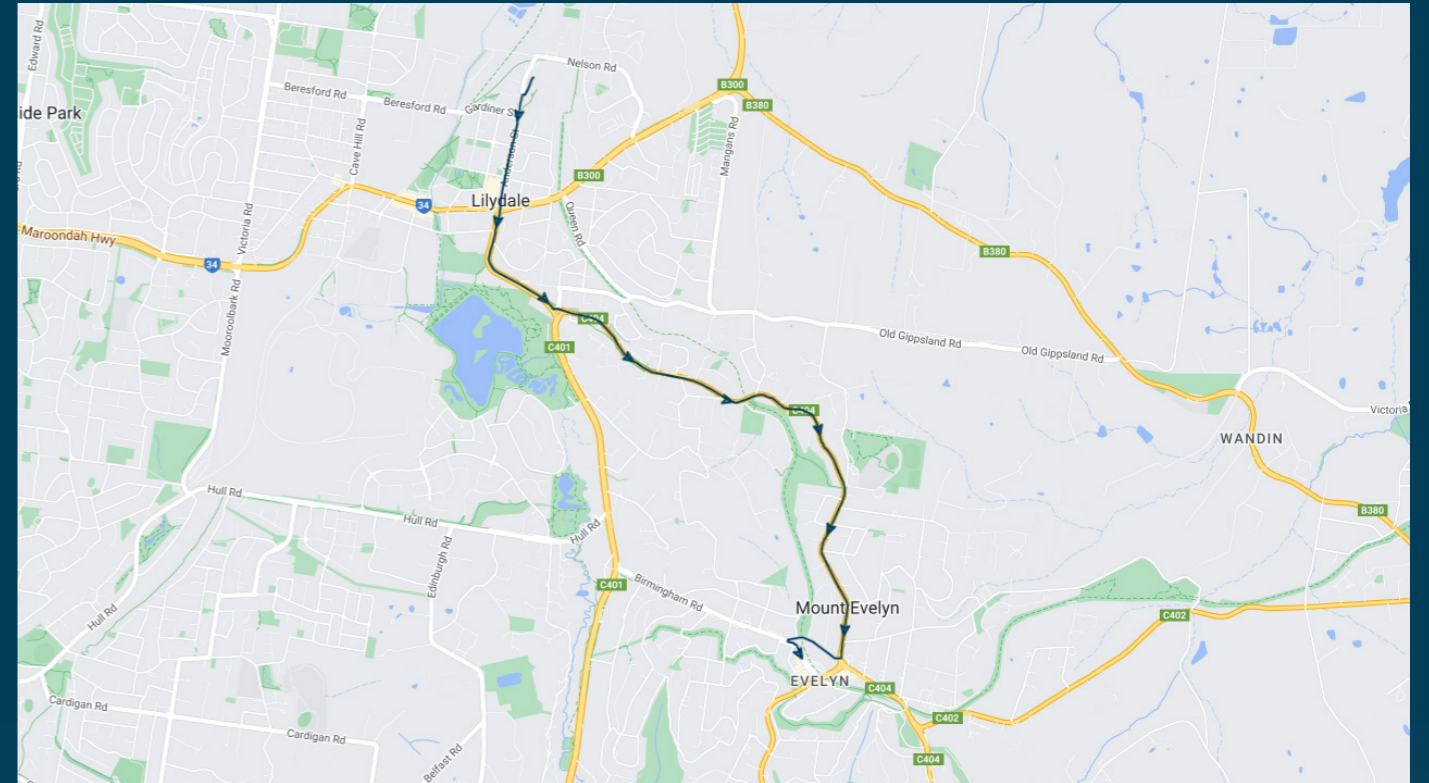

Mt Lilydale Mercy College

Route: 5226 (SBSC) | Afternoon

Stop ID	Stop Name	Time	Stop ID	Stop Name	Time
44541	Mt Lilydale Mercy College	15:25			
22040	Fernhill Rd/Hereford Rd	15:35			
22044	Birmingham Rd/Hereford Rd	15:38			
22045	Mt Evelyn - Birmingham Rd/Wray Cres	15:40			

Mt Lilydale Mercy College

Route: 5226 (SBSC) | Afternoon