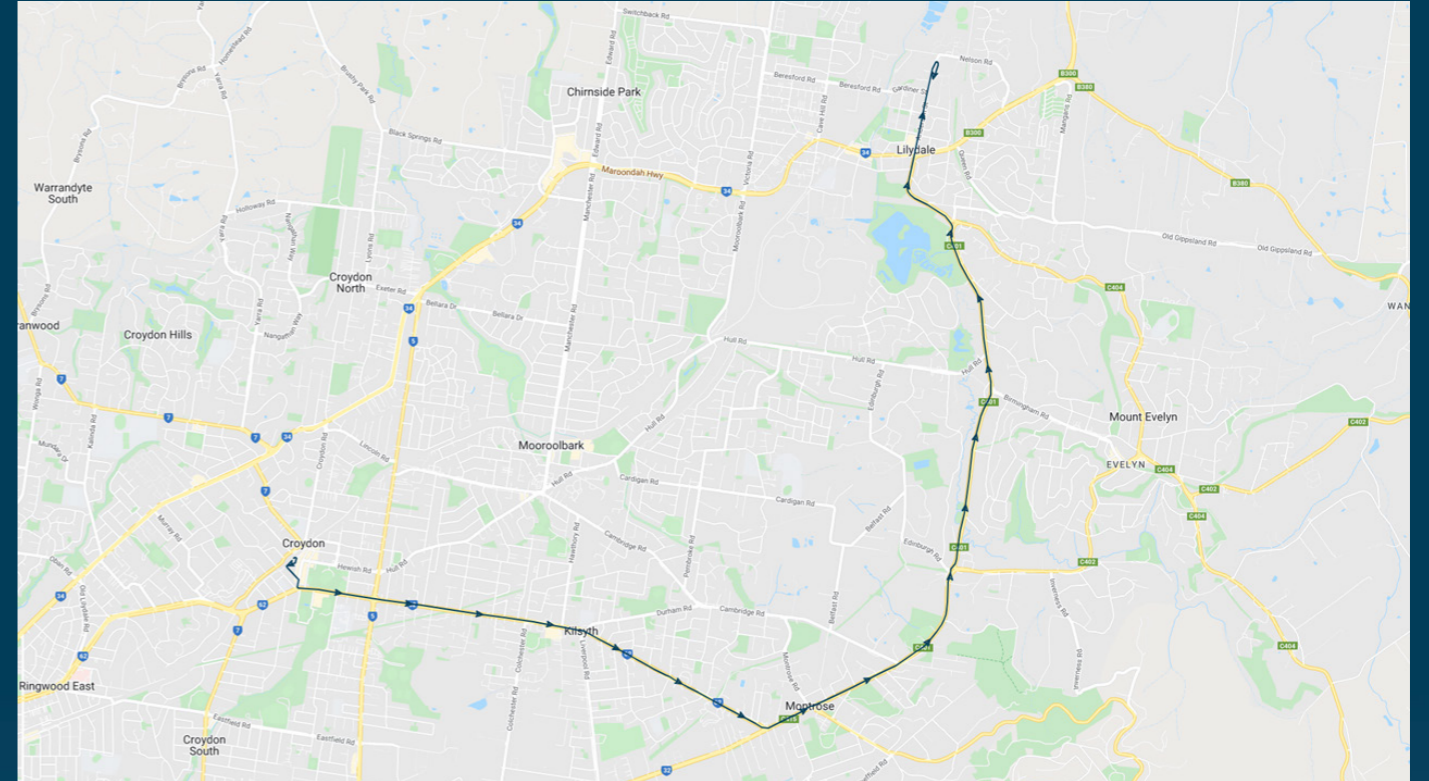

You can also download the Ventura Tracker app to view real time bus locations of all services

Mt Lilydale Mercy College

Route: 3406 | Morning

Stop ID	Stop Name	Time	Stop ID	Stop Name	Time
21279	Croydon Station	08:03			
9848	Main Street	08:03			
9847	Civic Square	08:04			
9846	Norton Road	08:04			
9845	Alfrick Road	08:05			
9844	Donald Street	08:05			
9843	Ruskin Avenue	08:06			
9842	Jarvis Avenue	08:06			
9841	Churchill Way	08:07			
9840	Glen Dhu Road	08:08			
9839	Hawthory Road	08:09			
9838	Kilsyth Primary School	08:09			
9837	Charles Street	08:09			
9836	Eothen Lane	08:10			
9835	St Richards Church	08:10			
9833	Denman Street	08:11			
9834	Balmoral Street	08:11			
9832	Mount Dandenong Road	08:12			
9831	Alpine Way	08:12			
9830	Bretby Way	08:13			
9829	Magnolia Grove	08:14			
22059	Montrose CFA	08:15			
9827	Montrose Road	08:15			
22057	Montrose Road	08:15			
44541	Mt Lilydale Mercy College	08:35			

Mt Lilydale Mercy College

Route: 3406 | Morning

TURN DIRECTIONS

Via Pierson Drive into Railway Grove, left Devon Street, right Main Street, left Main Street, left Mount Dandenong Road, right Leith Road into Swansea Road into Andersonbank Street