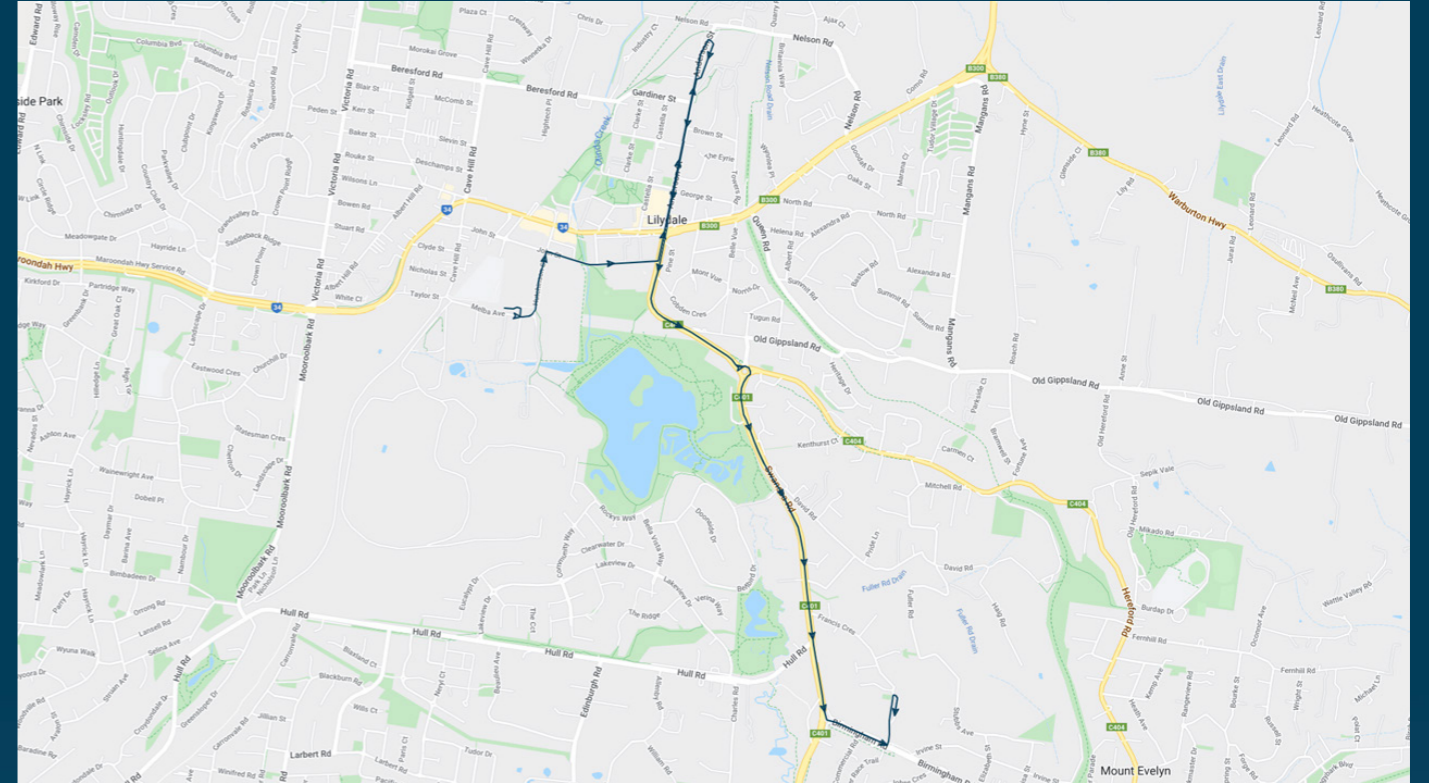

Mt Lilydale Mercy College

Route: 2579 | Afternoon

Stop ID	Stop Name	Time	Stop ID	Stop Name	Time
44542	Lilydale High School	15:20			
46241	Lilydale Marketplace	15:20			
44541	Mt Lilydale Mercy College	15:25			
12820	Gardiner Street	15:30			
12819	The Eyrie	15:31			
12818	Maroondah Highway	15:31			
40197	Cobden Crescent	15:32			
40198	Old Gippsland Road	15:33			
14533	Cashins Mill Place	15:35			
14534	David Road	15:35			
14535	Nicholson Crescent	15:36			
44544	Birmingham Primary School	15:40			

Mt Lilydale Mercy College

Route: 2579 | Afternoon