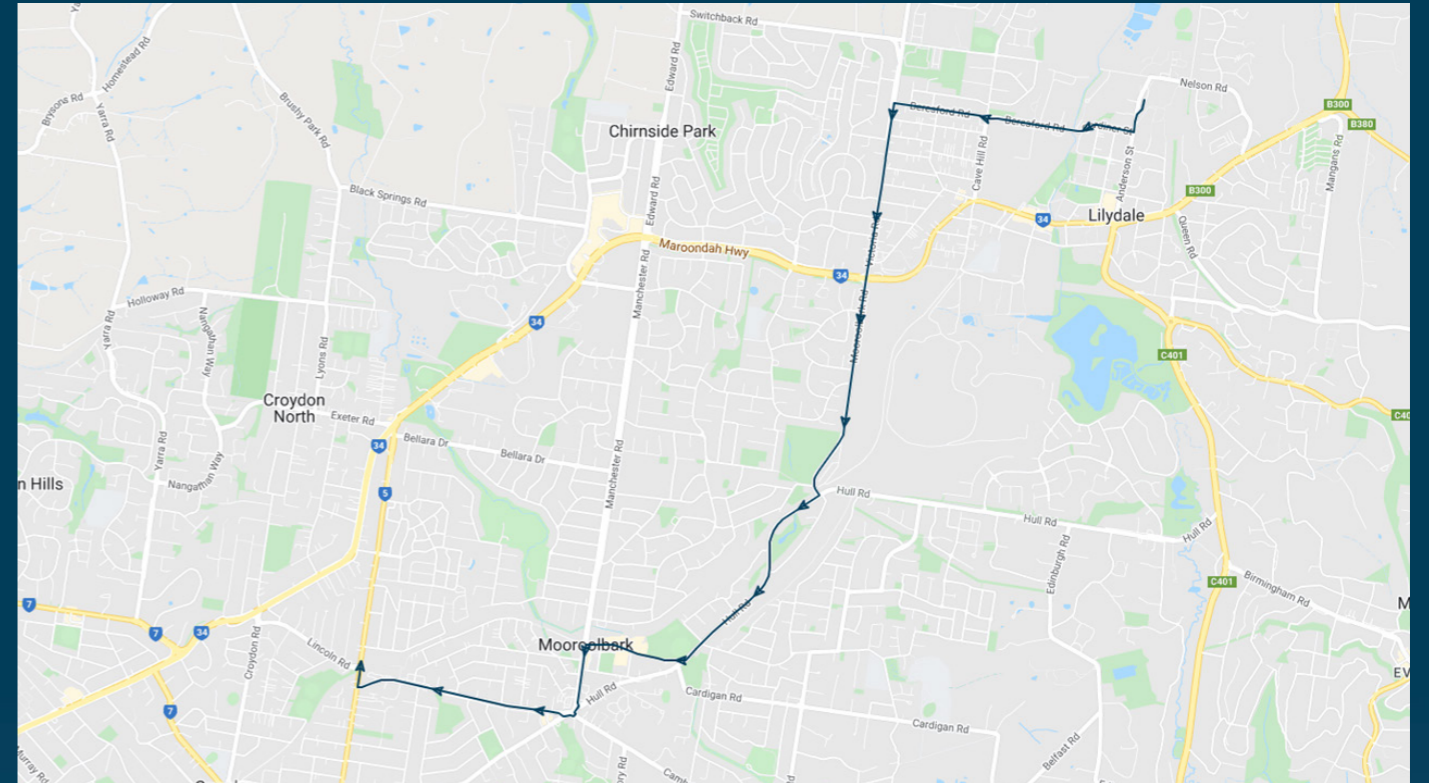

Mt Lilydale Mercy College

Route: 2589 | Afternoon

Stop ID	Stop Name	Time	Stop ID	Stop Name	Time
44541	Mt Lilydale Mercy College	15:35			
12808	Greenslopes Dr/Hull Rd	15:52			
12807	Mark St/Hull Rd	15:53			
12806	Mooroolbark CFA/Hull Rd	15:54			
12805	Mooroolbark Community Centre	15:55			
21294	Mooroolbark Station	15:57			
13450	Monkams Training Centre/Dorset Rd	16:05			

Mt Lilydale Mercy College

Route: 2589 | Afternoon