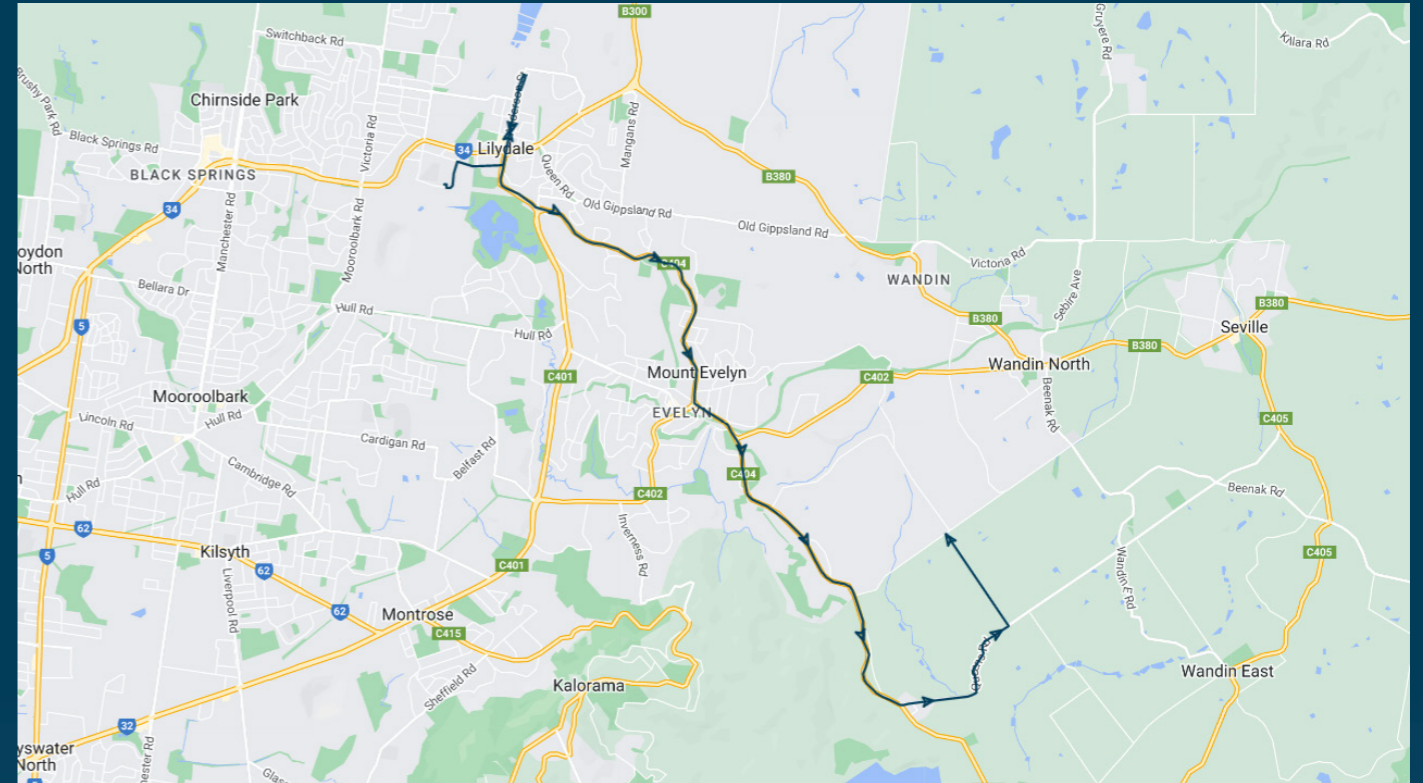

Mt Lilydale Mercy College

Route: 5225 (SBSC) | Afternoon

Stop ID	Stop Name	Time	Stop ID	Stop Name	Time
44542	Lilydale High School	15:12			
44541	Mt Lilydale Mercy College	15:26			
22044	Birmingham Rd/Hereford Rd	15:40			
14547	Joy Ave/Monbulk Rd	15:41			
14548	Mt Evelyn PS - Clegg Rd/Monbulk Rd	15:42			
14549	Ormeau Rd/Monbulk Rd	15:43			
14550	McKillop Rd/Monbulk Rd	15:43			
14551	Margaret Rd/Monbulk Rd	15:44			
14555	Queens Rd/Monbulk Rd	15:49			
	Channel Rd/Queens Rd	15:50			
	171 Queens Rd	15:51			
	Queens Rd/Lewis Rd	15:52			
	Hunter Rd/Lewis Rd	15:53			

Mt Lilydale Mercy College

Route: 5225 (SBSC) | Afternoon