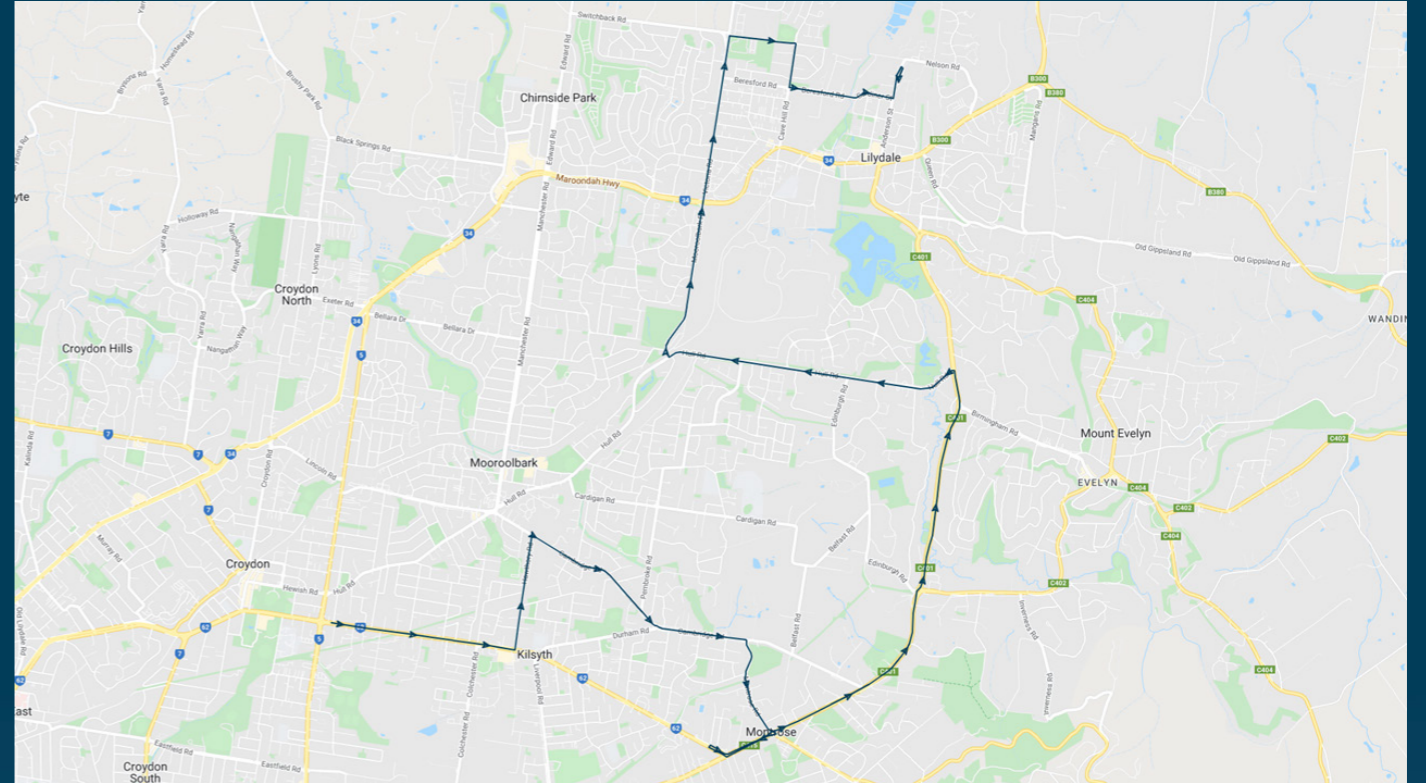

Mt Lilydale Mercy College

Route: 3400 | Morning

Stop ID	Stop Name	Time	Stop ID	Stop Name	Time
9844	Donald Street	07:50			
9843	Ruskin Avenue	07:51			
9842	Jarvis Avenue	07:52			
9841	Churchill Way	07:52			
9840	Glen Dhu Road	07:54			
11088	Amelia Court	07:55			
11089	Lomond Avenue	07:56			
11090	Kilsyth Centenary Swimming Centre	07:57			
11091	Cambridge Road	07:57			
9908	Regina Street	08:02			
9907	Alpine Way	08:03			
9906	Acacia Avenue	08:04			
9905	Montrose Brickworks Flora Res	08:05			
9904	Tasman Court	08:06			
9903	Mount Dandenong Road	08:07			
8937	Montrose Road	08:07			
8938	Montrose CFA	08:08			
9829	Magnolia Grove	08:10			
22059	Montrose CFA	08:10			
9827	Montrose Road	08:11			
22057	Montrose Road	08:11			
22055	Greenhills Avenue	08:12			
10291	Belvedere Drive	08:13			
14696	Olive Grove	08:16			
44540	Lilydale Heights College	08:35			
44541	Mt Lilydale Mercy College	08:40			

Times listed are estimated times only, it is advised to arrive at your stop earlier than the listed time to avoid missing your bus.

You can also download the Ventura Tracker app to view real time bus locations of all services

Mt Lilydale Mercy College

Route: 3400 | Morning