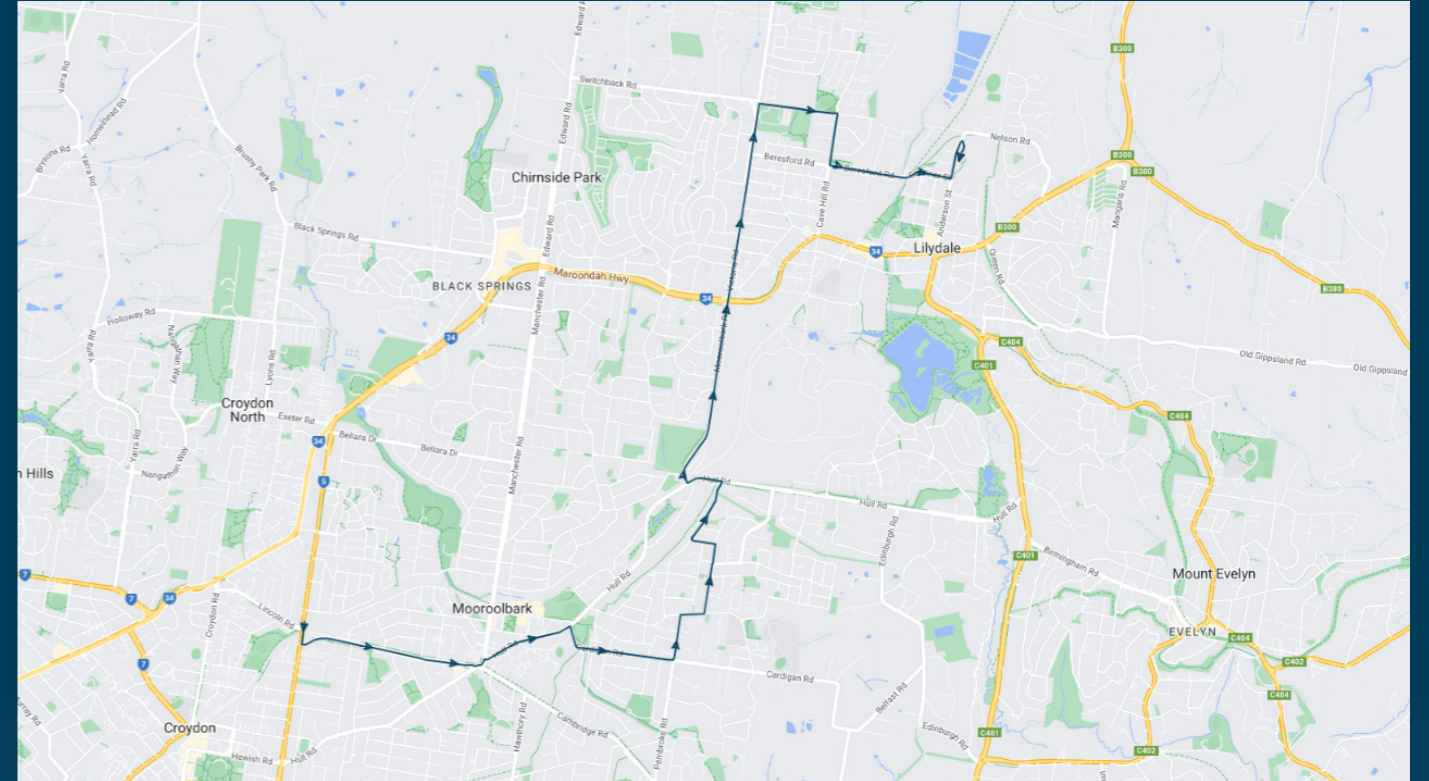

Mt Lilydale Mercy College

Route: 2574 | Morning

Stop ID	Stop Name	Time	Stop ID	Stop Name	Time
13394	Lincoln (before) Rd/Dorset Rd	08:05			
	Abraham Drive	08:06			
	Charles St	08:07			
44562	St Peter Julian Eymard Primary School	08:10			
	Percy Close	08:11			
16612	BP Petrol Station	08:12			
	Blackburn Road	08:15			
46586	Victoria Rd Dental	08:20			
	Arkana Rd	08:21			
44540	Lilydale Heights College	08:30			
44541	Mt Lilydale Mercy College	08:35			

Mt Lilydale Mercy College

Route: 2574 | Morning