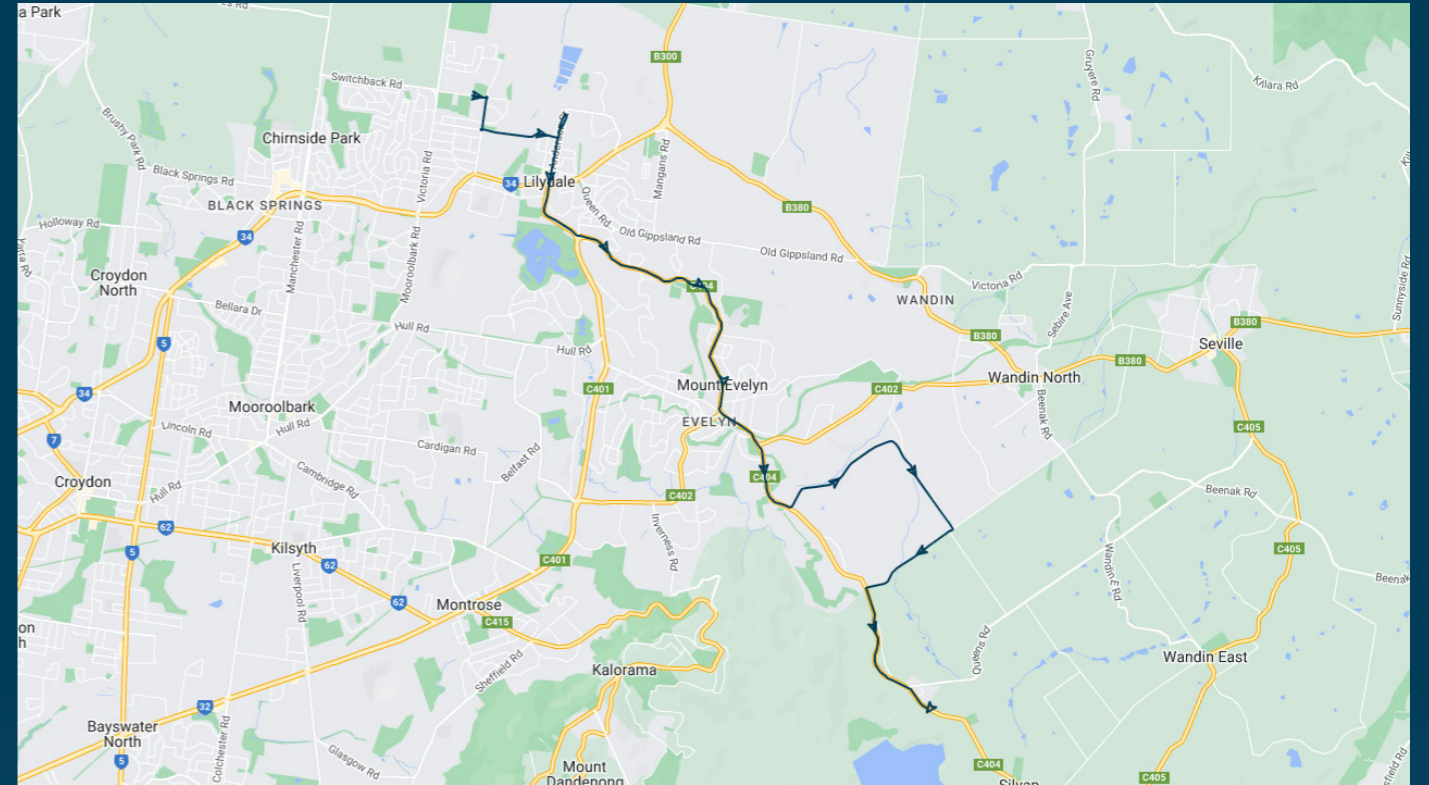

Mt Lilydale Mercy College

Route: 5224 (SBSC) | Afternoon

Stop ID	Stop Name	Time	Stop ID	Stop Name	Time
44542	Lilydale High School	15:12			
44541	Mt Lilydale Mercy College	15:26			
22044	Birmingham Rd/Hereford Rd	15:40			
14547	Joy Ave/Monbulk Rd	15:41			
14548	Mt Evelyn PS - Clegg Rd/Monbulk Rd	15:42			
14549	Ormeau Rd/Monbulk Rd	15:43			
14550	McKillop Rd/Monbulk Rd	15:43			
14551	Margaret Rd/Monbulk Rd	15:44			
14555	Queens Rd/Monbulk Rd	15:49			
	Channel Rd/Queens Rd	15:50			
	171 Queens Rd	15:51			
	Queens Rd/Lewis Rd	15:52			
	Hunter Rd/Lewis Rd	15:53			

Mt Lilydale Mercy College

Route: 5224 (SBSC) | Afternoon

TURN DIRECTIONS

Depart Lilydale Heights College via Nelson Rd, right Cave Hill Rd, left Beresford Rd, into Gardiner St, left Anderson St, right into Mt Lilydale Mercy College, exit and left Anderson St, into Swansea Rd, into Hereford Rd, left Monbulk Rd, left McKillop Rd, right Hunter Rd, left Monbulk Rd, right Stonyford Rd to Silvan CFA.