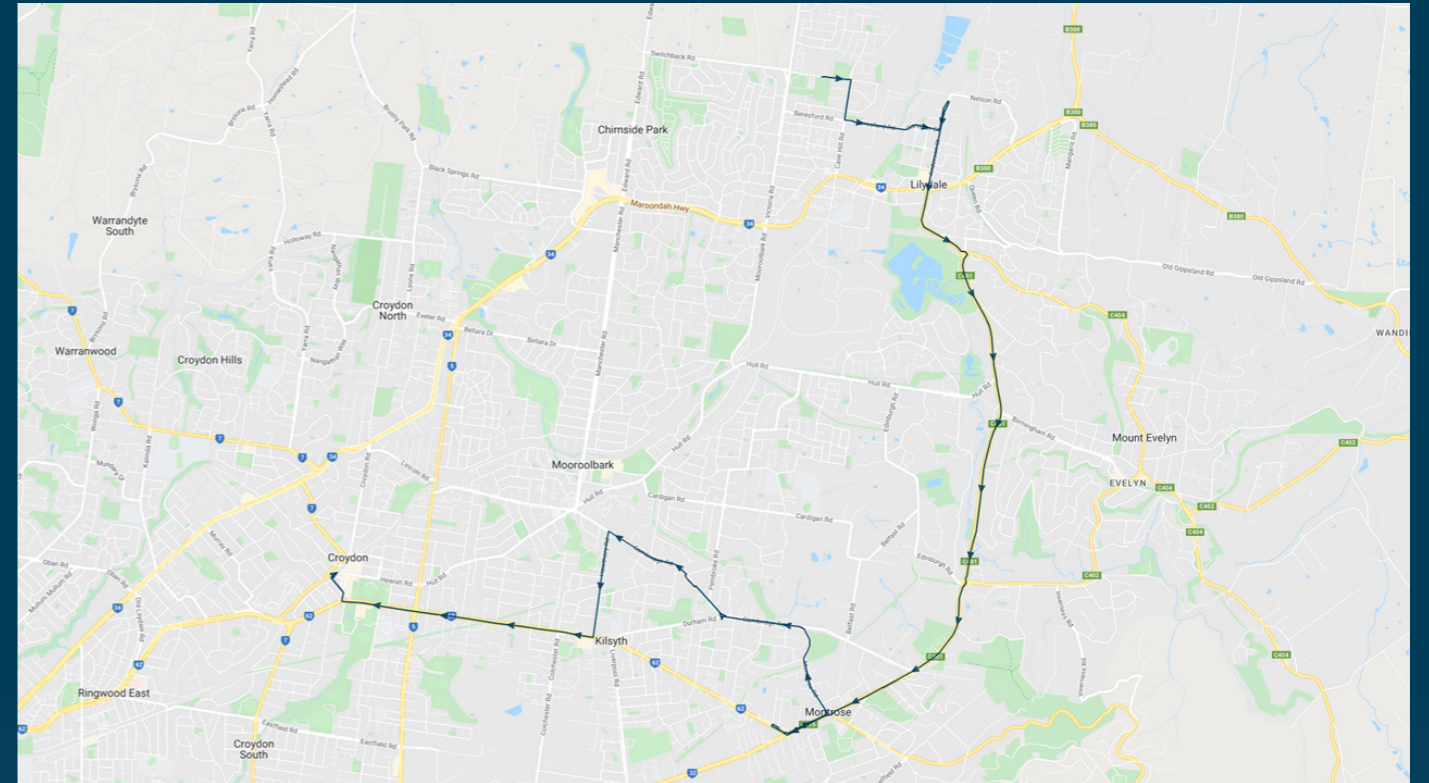

Times listed are estimated times only, it is advised to arrive at your stop earlier than the listed time to avoid missing your bus.

You can also download the Ventura Tracker app to view real time bus locations of all services

Mt Lilydale Mercy College

Route: 3401 | Afternoon