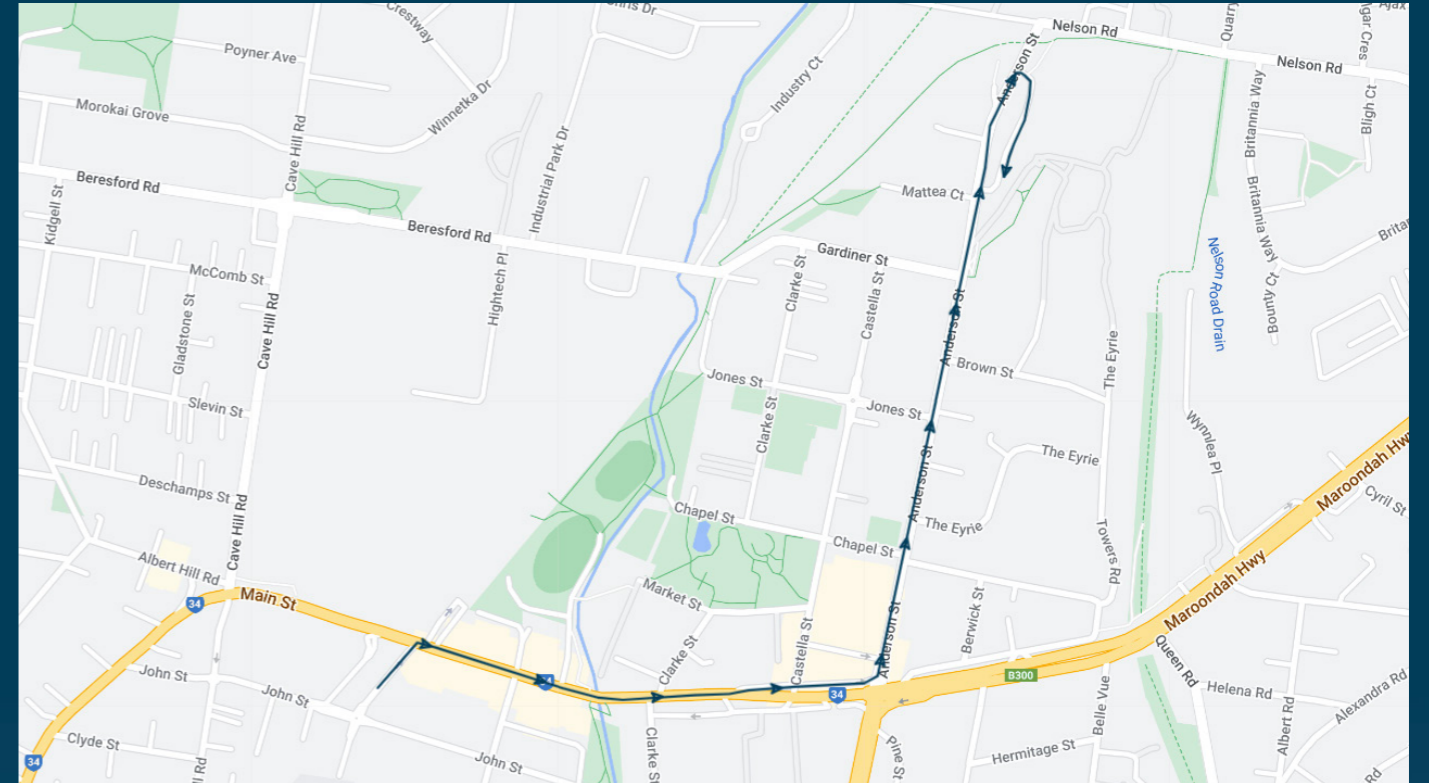

To view our list of live tracked services, visit www.venturabus.com.au
 Timetable Printed : 28 July 2023

Times listed are estimated times only, it is advised to arrive at your stop earlier than the listed time to avoid missing your bus.

You can also download the Ventura Tracker app to view real time bus locations of all services

Mt Lilydale Mercy College

Route: 2599 | Morning

Stop ID	Stop Name	Time	Stop ID	Stop Name	Time
---------	-----------	------	---------	-----------	------

28197	Lilydale Station Bay G	08:32			
44541	Mt Lilydale Mercy College	08:38			

Mt Lilydale Mercy College

Route: 2599 | Morning

TURN DIRECTIONS

Depart Lilydale Station Via William St E, right Maroondah Hwy, left Anderson St to Mt Lilydale Mercy College