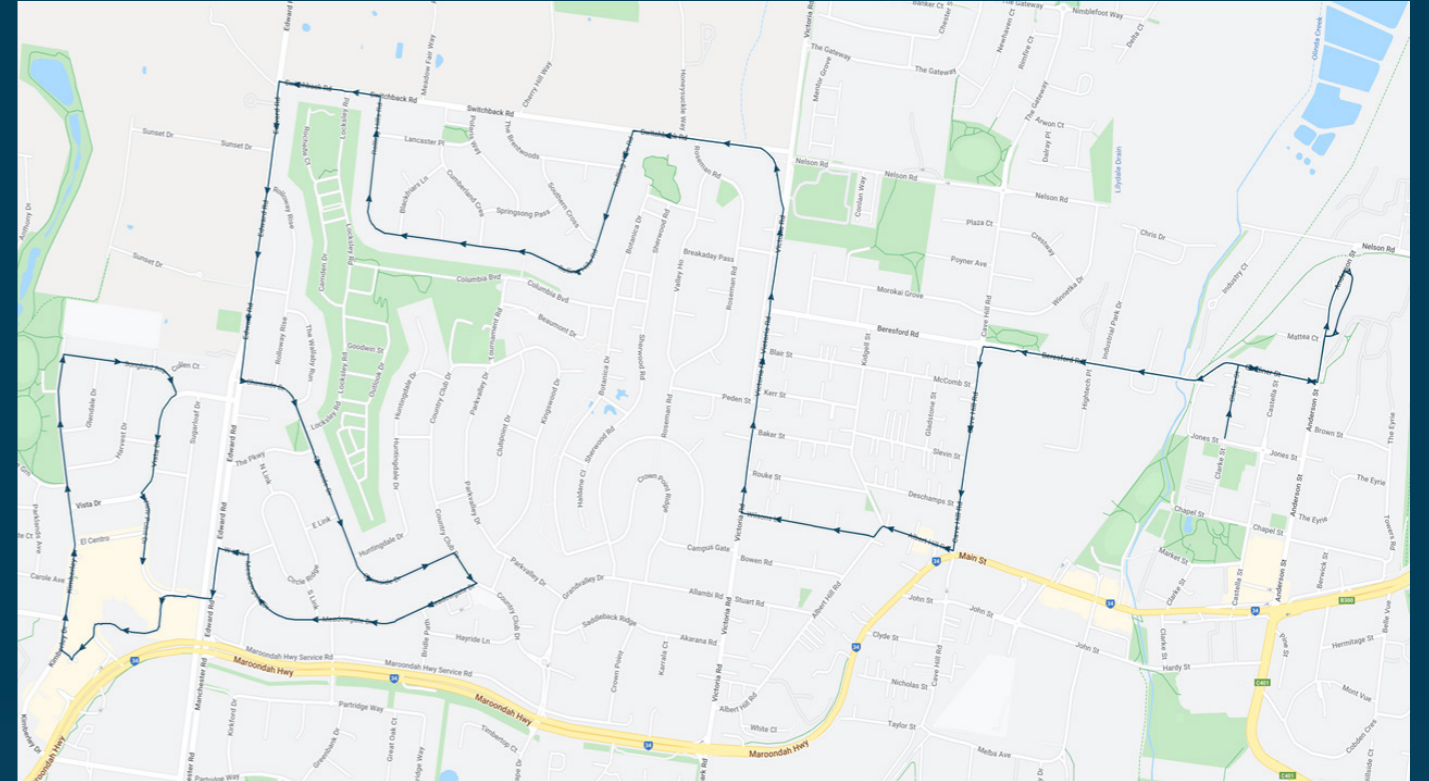

Mt Lilydale Mercy College

Route: 2573 | Afternoon

Stop ID	Stop Name	Time	Stop ID	Stop Name	Time
44545	St Patricks Primary School	15:30			
44541	Mt Lilydale Mercy College	15:33			
22137	Poyner Avenue	15:33			
22139	Plaza Court	15:33			
22140	Crestway	15:34			
22138	Willmette Court	15:34			
22136	McComb St	15:34			
46588	Lilydale West Primary School	15:35			
23523	Peden Street	15:36			
22273	Edward Road	15:47			
22149	Rolloway Rise	15:48			
16617	The Wallaby Run	15:52			
16616	Chirnside Drive	15:57			
21296	Chirnside Park SC	16:00			

Mt Lilydale Mercy College

Route: 2573 | Afternoon