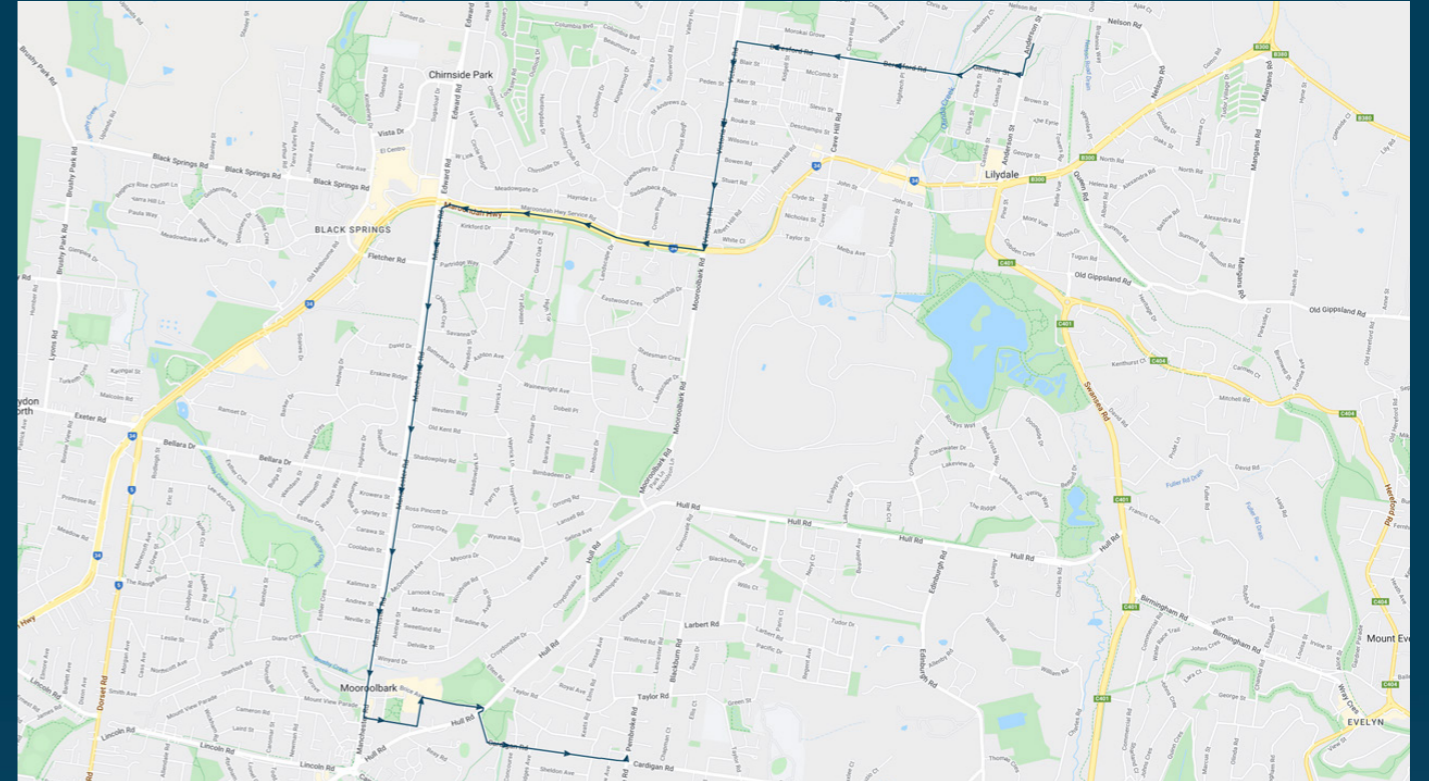

Mt Lilydale Mercy College

Route: 2631 | Afternoon

Stop ID	Stop Name	Time	Stop ID	Stop Name	Time
44541	Mt Lilydale Mercy College	15:45			
16670	Peden Street	15:49			
7444	Mooroolbark Road	15:51			
7445	Landscape Drive	15:52			
7446	Dress Circle Lane	15:53			
13380	Partridge Way	15:54			
13381	Batterbee Drive	15:55			
13382	Erskine Ridge	15:56			
13383	Shadowplay Road	15:57			
12760	Blairgowrie House	15:57			
12759	McDermott Avenue	15:58			
12758	Diane Crescent	15:59			
21294	Mooroolbark Station	16:00			
16612	Cardigan Road	16:10			

Mt Lilydale Mercy College

Route: 2631 | Afternoon