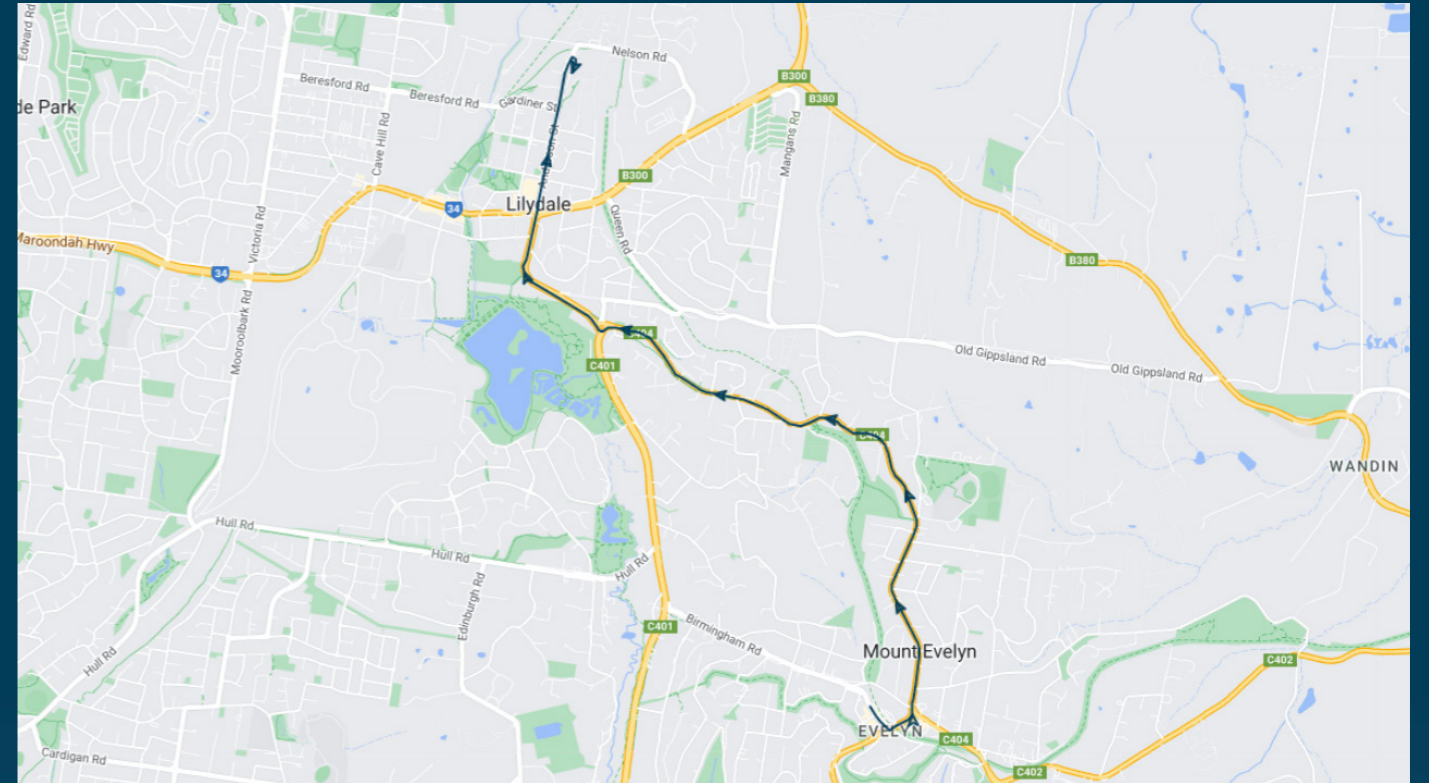

You can also download the Ventura Tracker app to view real time bus locations of all services

Mt Lilydale Mercy College

Route: 5226 (SBSC) | Morning

Stop ID	Stop Name	Time	Stop ID	Stop Name	Time
	Mt Evelyn - Birmingham Rd/Wray Cres	08:10			
14587	Birmingham Rd/Hereford Rd	08:10			
	Fernhill Rd/Hereford Rd	08:12			
44541	Mt Lilydale Mercy College	08:20			

Mt Lilydale Mercy College

Route: 5226 (SBSC) | Morning

TURN DIRECTIONS

Via Wray Cres, left Yourk Rd, left Hereford Rd, right Swansea Rd, into Anderson St to Mt Lilydale Mercy College.

To view our list of live tracked services, visit www.venturabus.com.au
 Timetable Printed : 28 July 2023