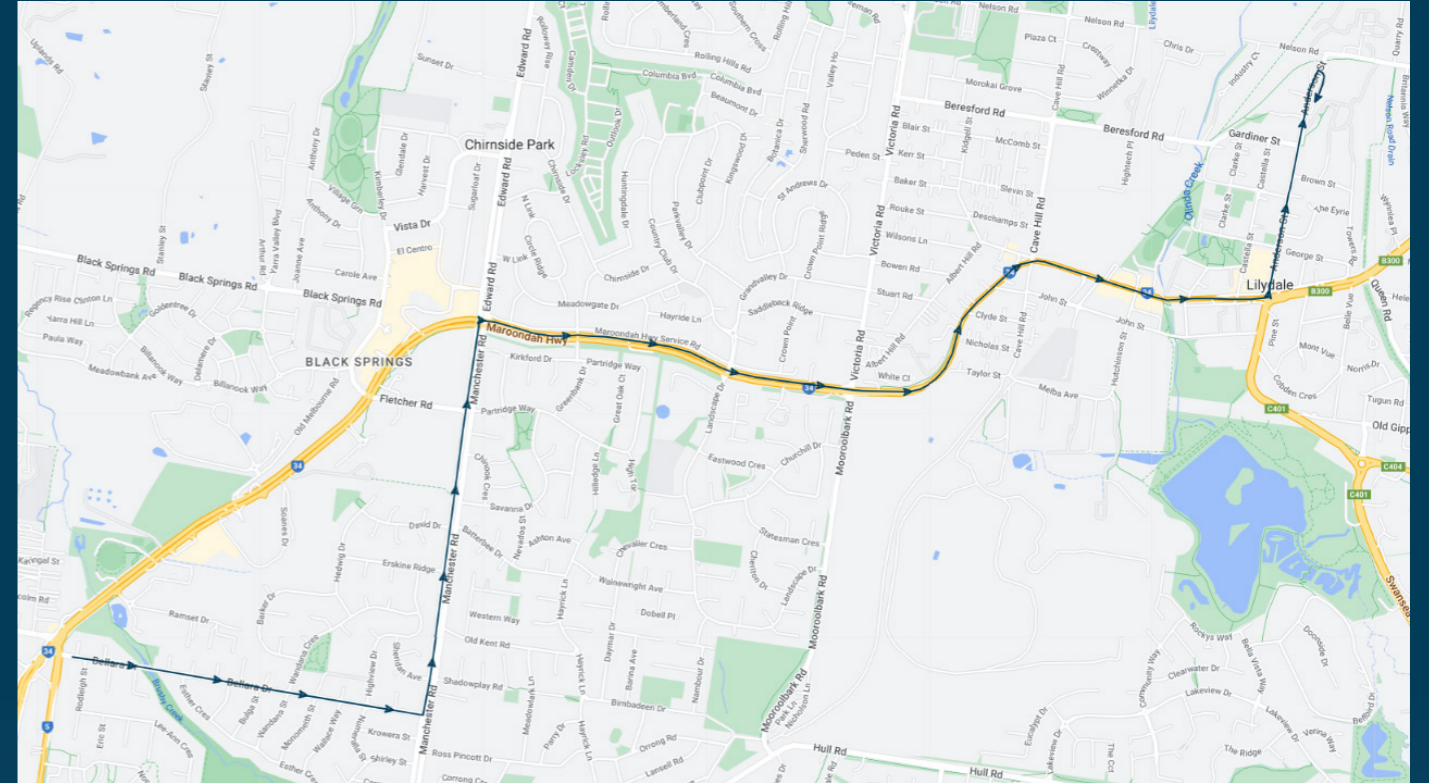

You can also download the Ventura Tracker app to view real time bus locations of all services

Mt Lilydale Mercy College

Route: 2604 | Morning

Stop ID	Stop Name	Time	Stop ID	Stop Name	Time
13445	Karnak Ct/Bellara Dr	08:20			
13444	Brushy Creek Trail/Bellara Dr	08:20			
13443	Kiama Ct/Bellara Dr	08:21			
13442	Monomeith St/Bellara Dr	08:22			
13441	Highview Dr/Bellara Dr	08:22			
13440	Sheridan Ave/Manchester Rd	08:23			
13439	Erskine Rdge/Manchester Rd	08:24			
13438	Savanna Dr/Manchester Rd	08:25			
13437	Fletcher Rd/Manchester Rd	08:25			
7567	Sheppards Lane/Maroondah Hwy	08:28			
7566	Rolling Hills Primary School	08:29			
7565	Victoria Rd/Maroondah Hwy	08:31			
7564	Albert Hill Rd/Maroondah Hwy	08:33			
7881	Castella St/Maroondah Hwy	08:36			
44541	Mt Lilydale Mercy College	08:40			

Mt Lilydale Mercy College

Route: 2604 | Morning

TURN DIRECTIONS

Via Bellara Dr, left Manchester Rd, right Maroondah Hwy, left Anderson St to Mt Lilydale Mercy College

To view our list of live tracked services, visit www.venturabus.com.au
 Timetable Printed : 28 July 2023

Times listed are estimated times only, it is advised to arrive at your stop earlier than the listed time to avoid missing your bus.

You can also download the Ventura Tracker app to view real time bus locations of all services