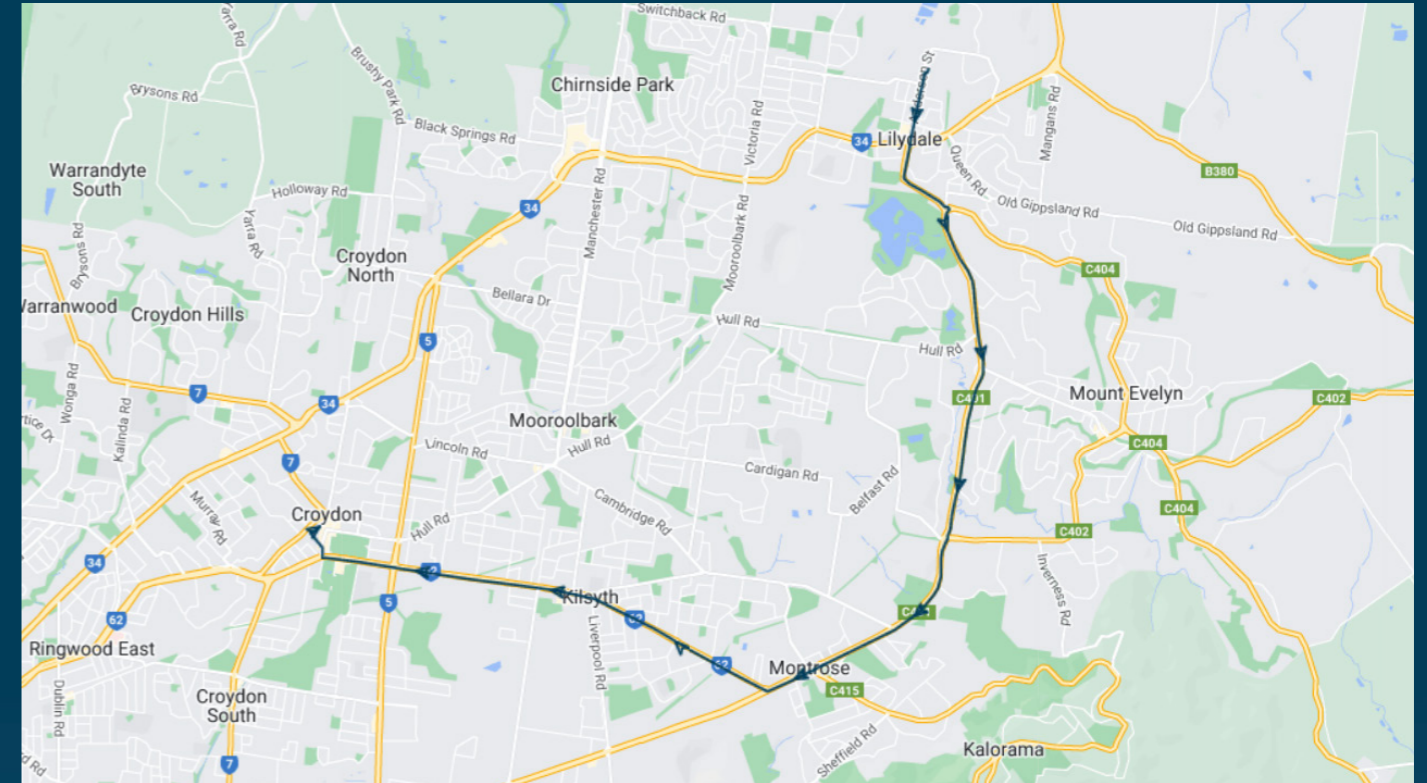

Times listed are estimated times only, it is advised to arrive at your stop earlier than the listed time to avoid missing your bus.

You can also download the Ventura Tracker app to view real time bus locations of all services

Mt Lilydale Mercy College

Route: 3407 | Afternoon