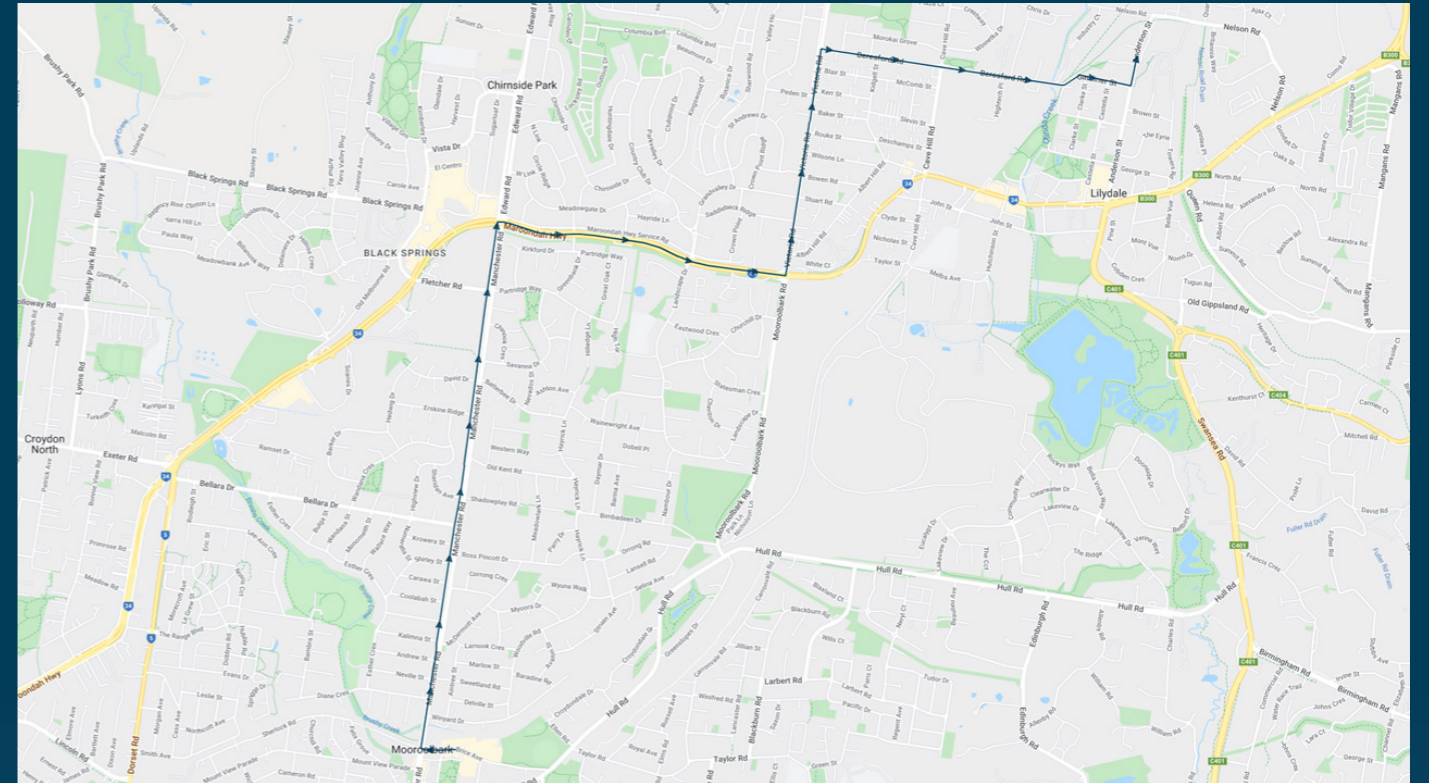

You can also download the Ventura Tracker app to view real time bus locations of all services

Mt Lilydale Mercy College

Route: 2590 | Morning

Stop ID	Stop Name	Time	Stop ID	Stop Name	Time
21294	Mooroolbark Station	07:45			
14383	Diane Crescent	07:45			
14384	Kalimna Street	07:46			
14385	Shirley Street	07:47			
13440	Sheridan Avenue	07:48			
13439	Erskine Ridge	07:48			
13438	Savanna Drive	07:49			
13437	Fletcher Road	07:49			
7567	Sheppard's Lane	07:51			
7566	Rolling Hills PS	07:52			
46586	Maroondah Highway	07:53			
23523	Peden Street	07:55			
44541	Mt Lilydale Mercy College	08:00			

Mt Lilydale Mercy College

Route: 2590 | Morning

TURN DIRECTIONS

Depart Mooroolbark Station via Brice Avenue, right Manchester Road, right Maroondah Highway, left Victoria Road, right Beresford Road into Gardiner Street, left Anderson Street to Mt Lilydale Mercy College

You can also download the Ventura Tracker app to view real time bus locations of all services

Mt Lilydale Mercy College

Route: 2596 | Morning

Stop ID	Stop Name	Time	Stop ID	Stop Name	Time
28197	Lilydale Station Bay G	08:35			
7443	John St/Maroondah Hwy	08:36			
46586	Maroondah Hwy/Victoria	08:39			
23523	Peden St/Victoria Rd	08:39			
44540	Lilydale Heights Colle	08:41			
22140	Crestway/Cave Hill Rd	08:42			
22138	Willmette Ct/Cave Hill	08:42			
44541	Mt Lilydale Mercy Coll	08:49			