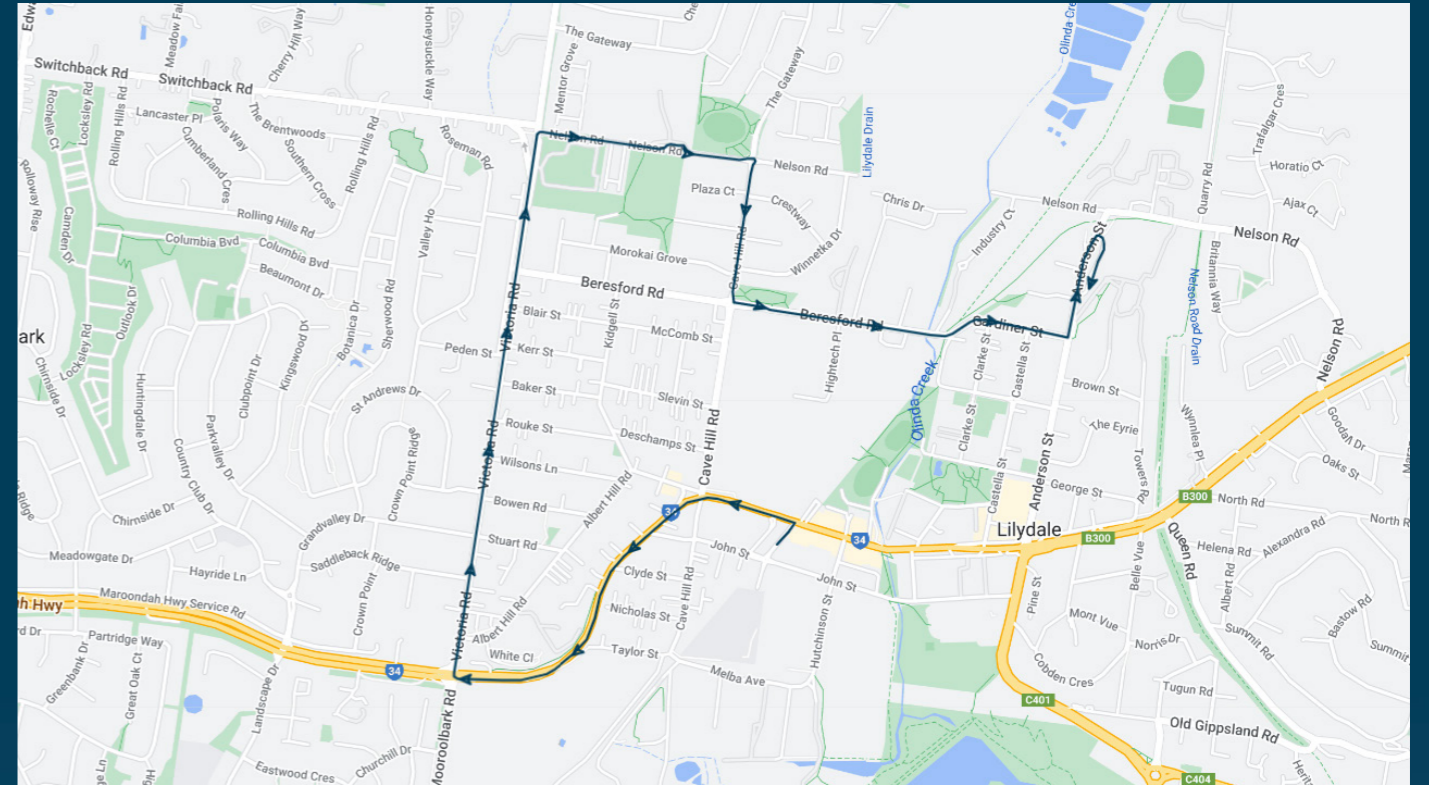

Mt Lilydale Mercy College

Route: 2590 | Morning

TURN DIRECTIONS

Depart Mooroolbark Station via Brice Avenue, right Manchester Road, right Maroondah Highway, left Victoria Road, right Beresford Road into Gardiner Street, left Anderson Street to Mt Lilydale Mercy College

To view our list of live tracked services, visit www.venturabus.com.au
 Timetable Printed : 28 July 2023

Times listed are estimated times only, it is advised to arrive at your stop earlier than the listed time to avoid missing your bus.

You can also download the Ventura Tracker app to view real time bus locations of all services

Mt Lilydale Mercy College

Route: 2596 | Morning

Stop ID	Stop Name	Time	Stop ID	Stop Name	Time
28197	Lilydale Station Bay G	08:35			
7443	John St/Maroondah Hwy	08:36			
46586	Maroondah Hwy/Victoria	08:39			
23523	Peden St/Victoria Rd	08:39			
44540	Lilydale Heights Colle	08:41			
22140	Crestway/Cave Hill Rd	08:42			
22138	Willmette Ct/Cave Hill	08:42			
44541	Mt Lilydale Mercy Coll	08:49			

Mt Lilydale Mercy College

Route: 2596 | Morning

TURN DIRECTIONS

Depart Lilydale Station Via William St E, left Maroondah Hwy, right Victoria Rd, right Nelson Rd, left into Lilydale Heights Secondary College, left Nelson Rd, right Cave Hill Rd, left Beresford Rd, Into Gardiner St, left Anderson St, right into Mt Lilydale Mercy College