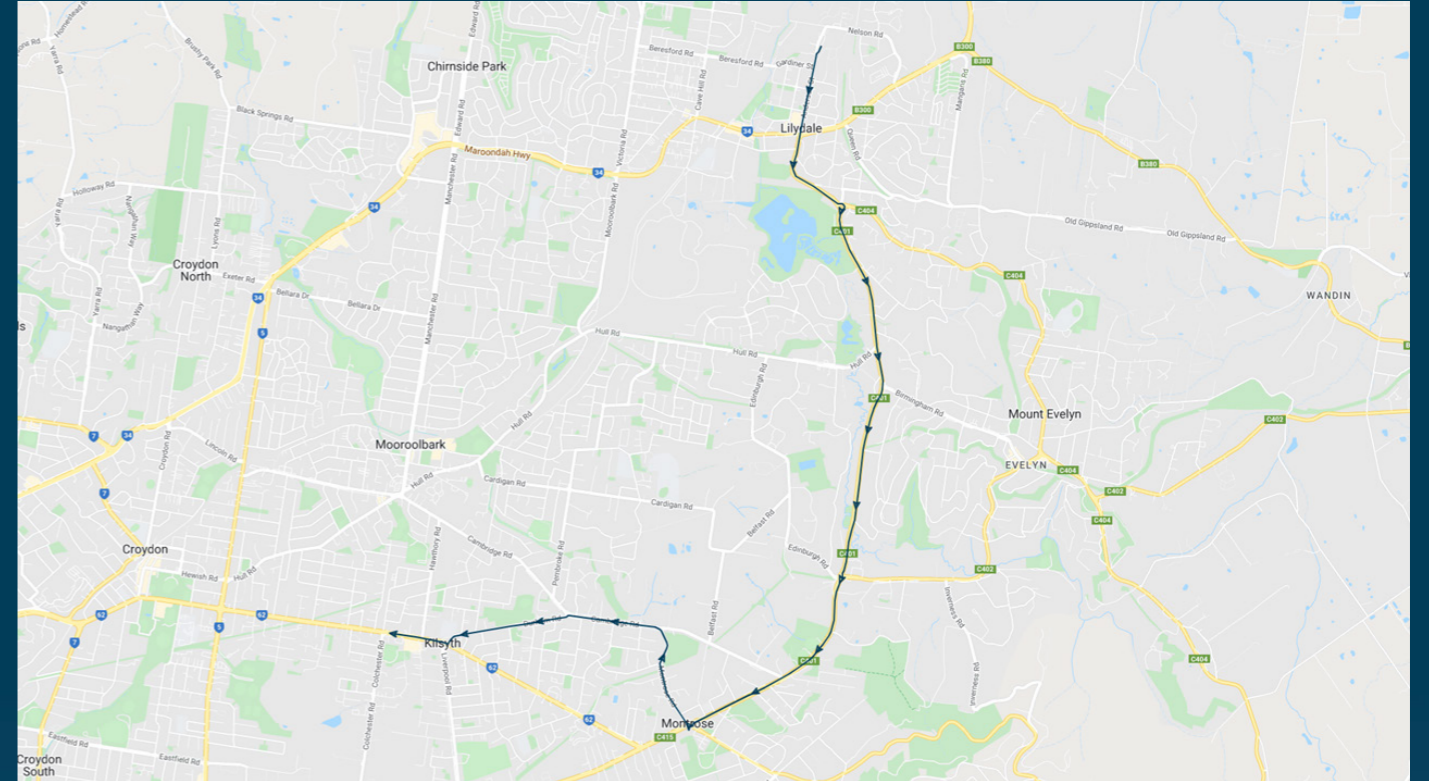

Mt Lilydale Mercy College

Route: 3433 | Afternoon

Stop ID	Stop Name	Time	Stop ID	Stop Name	Time
44541	Mt Lilydale Mercy College	15:35			
1492	York Rd/Swansea Rd	15:38			
22052	Keith Hume Fraser Reserve	15:40			
22053	Belvedere Dr/Swansea Rd	15:42			
22054	Swansea Rd/Leith Rd	15:44			
22056	Mt. Dandenong Tourist Rd/Leith Rd	15:46			
10295	Acacia Ave/Cambridge Rd	15:48			
10296	Alpine Way/Cambridge Rd	15:50			
11081	Regina St/Cambridge Rd	15:51			
11082	Balmoral St/Durham Rd	15:52			
11083	Elizabeth Bridge Reserve/Durham Rd	15:53			
11084	Hansen Park/Durham Rd	15:54			
11085	Charles St/Durham Rd	15:55			
11086	Liverpool Rd/Mt. Dandenong Rd	15:57			
8948	Kilsyth Shops/Mt. Dandenong Rd	15:58			
8949	Kilsyth Memorial Hall/Mt D'nong Rd	16:00			

Mt Lilydale Mercy College

Route: 3433 | Afternoon