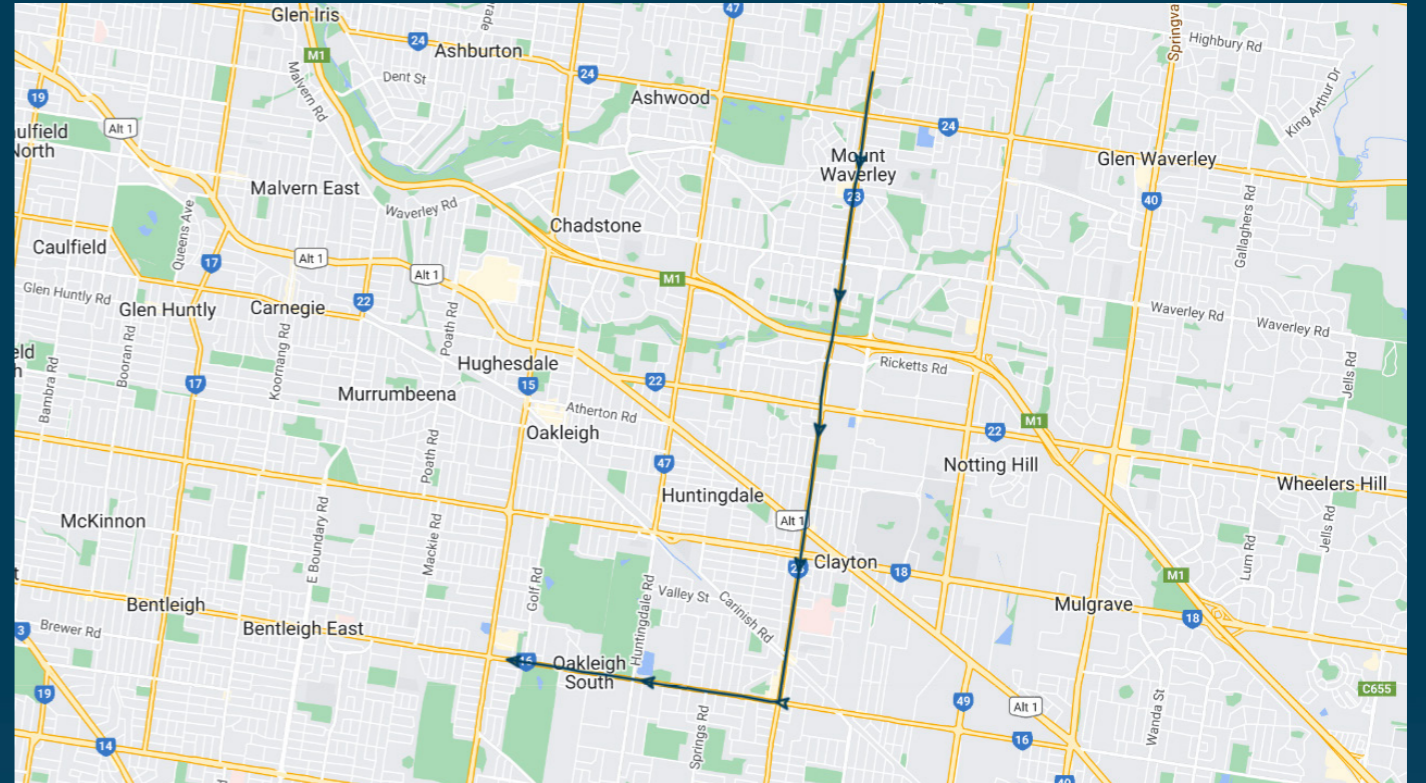

Times listed are estimated times only, it is advised to arrive at your stop earlier than the listed time to avoid missing your bus.

You can also download the Ventura Tracker app to view real time bus locations of all services

Mt Waverley Secondary College

Route: 1004/1016 | Afternoon