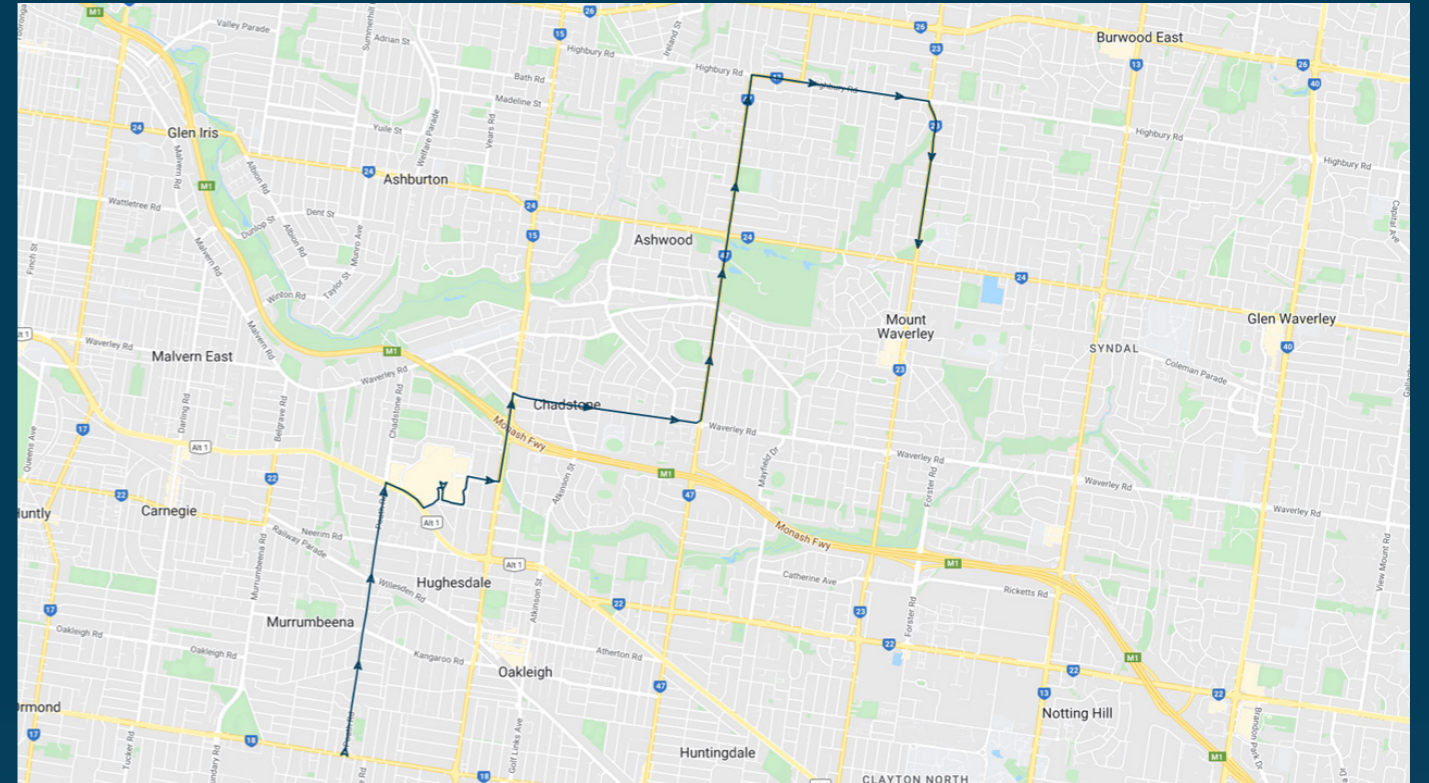

Times listed are estimated times only, it is advised to arrive at your stop earlier than the listed time to avoid missing your bus.

You can also download the Ventura Tracker app to view real time bus locations of all services

To view our list of live tracked services, visit www.venturabus.com.au

Mt Waverley Secondary College

Route: 1018 | Morning

Stop ID	Stop Name	Time	Stop ID	Stop Name	Time
9467	North Road	07:40			
9468	Vera Street	07:41			
9469	Blythe Street	07:42			
9470	Kangaroo Road	07:43			
9471	Stewart Street	07:44			
9472	Hughesdale Station	07:44			
9473	Neerim Road	07:45			
9474	Lawrance Street	07:46			
47931	Chadstone SC	07:50			
10421	Warrigal Road	07:55			
10422	Margot Street	07:56			
10423	Amaroo Street	07:57			
10424	Baradine Street	07:58			
13780	Power Avenue	08:00			
10426	Nyrang Street	08:01			
10427	Melinga Crescent	08:02			
10428	Burton Street	08:02			
10429	Jordanville Station	08:04			
10430	Electra Avenue	08:05			
10431	High Street Road	08:06			
10432	Sylvan Crescent	08:06			
10433	Essex Heights Reserve	08:07			
10434	Eildon Road	08:08			
10435	Arthur Street	08:08			
10436	Leyland Road	08:09			
10437	Peacock Street	08:10			
10438	Station Street	08:11			
23518	Eton Street	08:16			
6403	Marsham Road	08:17			
6404	Marianne Way	08:18			
6406	High Street Road	08:20			

Mt Waverley Secondary College

Route: 1018 | Morning

TURN DIRECTIONS

Via Poath Road, right into Princes Highway, left into Chadstone Shopping Centre and left into Ring Road, continue via Middle Road, left Warrigal Road, right Waverley Road, left Huntingdale Road, right Highbury Road, right Stephenson's to Mt Waverley Secondary College/Stephenson's Road