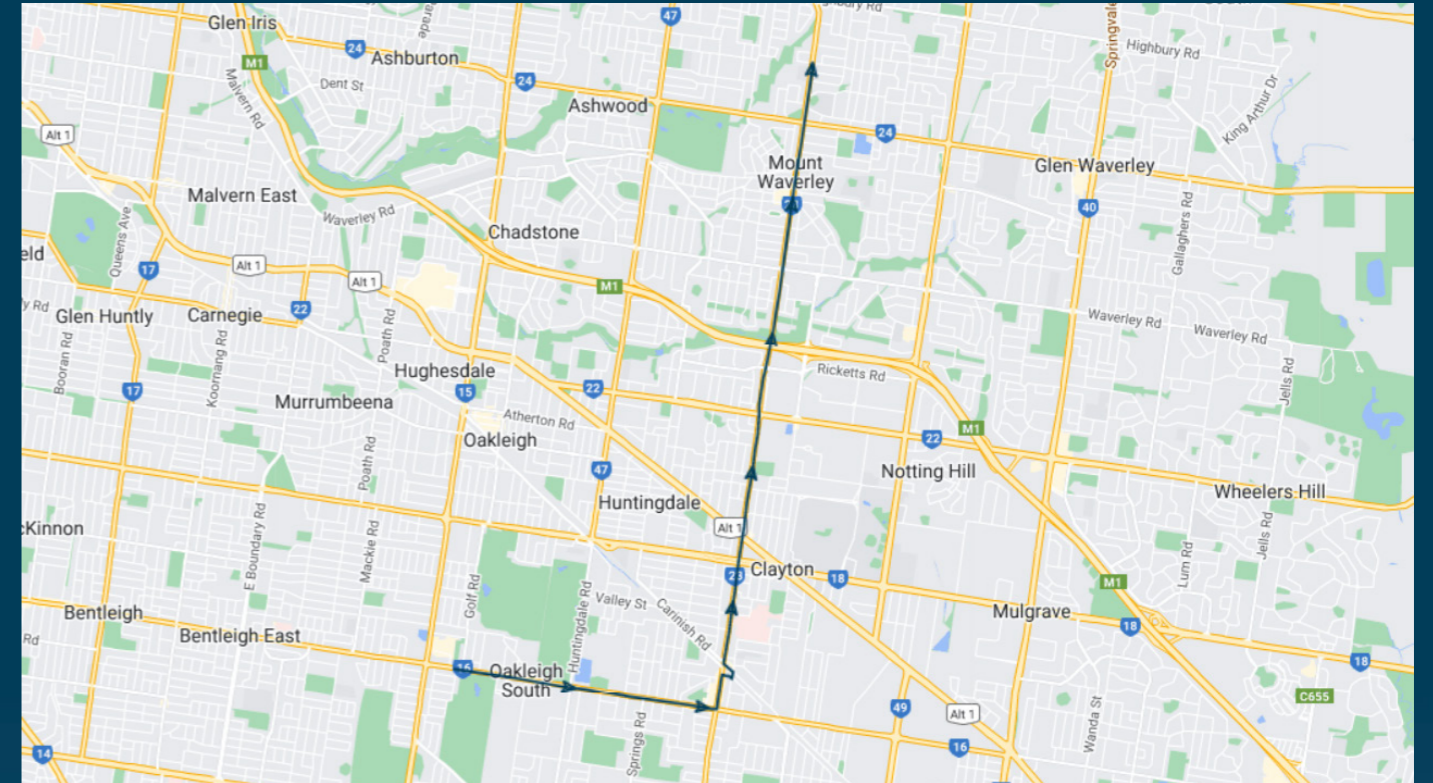

Mt Waverley Secondary College

Route: 1007 | Morning

Stop ID	Stop Name	Time	Stop ID	Stop Name	Time
8187	Clayton SC/Clayton Rd	07:52			
51599	Clayton Station/Carinish Rd	07:53			
8188	Monash Surgical Private Hospital	07:54			
8189	Monash Medical Centre/Clayton Rd	07:54			
8190	Dixon St/Clayton Rd	07:55			
8191	Hourigan Ave/Clayton Rd	07:55			
8195	Princes Hwy/Clayton Rd	07:58			
8196	Woodside Ave/Clayton Rd	07:58			
8197	Boyd Ave/Clayton Rd	07:58			
8198	Stewart Rd/Clayton Rd	07:59			
8369	Strelde Ave/Clayton Rd	07:59			
8370	Fairland Ave/Clayton Rd	08:00			
8371	Berrima St/Clayton Rd	08:01			
8372	Ferntree Gully Rd/Clayton Rd	08:01			
8373	Bellerive Ave/Stephensons Rd	08:02			
8374	Catherine Ave/Stephensons Rd	08:03			
8375	Griffiths Ct/Stephensons Rd	08:04			
8376	Alison St/Stephensons Rd	08:05			
8377	Wagstaff St/Stephensons Rd	08:05			
8378	Albert St/Stephensons Rd	08:06			
8379	Kemp Ave/Stephensons Rd	08:07			
8380	William St/Stephensons Rd	08:07			
8381	Waverley Masonic Centre	08:08			
8382	Mt Waverley SC/Stephensons Rd	08:09			
8383	Holskamp St/Stephensons Rd	08:10			
8384	White St/Stephensons Rd	08:10			
8385	High Street Rd/Stephensons Rd	08:11			
8386	Mt Waverley Sec Col/Stephensons Rd	08:13			

Times listed are estimated times only, it is advised to arrive at your stop earlier than the listed time to avoid missing your bus.

You can also download the Ventura Tracker app to view real time bus locations of all services

Mt Waverley Secondary College

Route: 1007 | Morning

TURN DIRECTIONS

Via Centre Rd, left Clayton Rd, right Haughton Rd, left Carinish Rd, right Clayton Rd to Mt Waverley Secondary College/Stephensons Rd

To view our list of live tracked services, visit www.venturabus.com.au