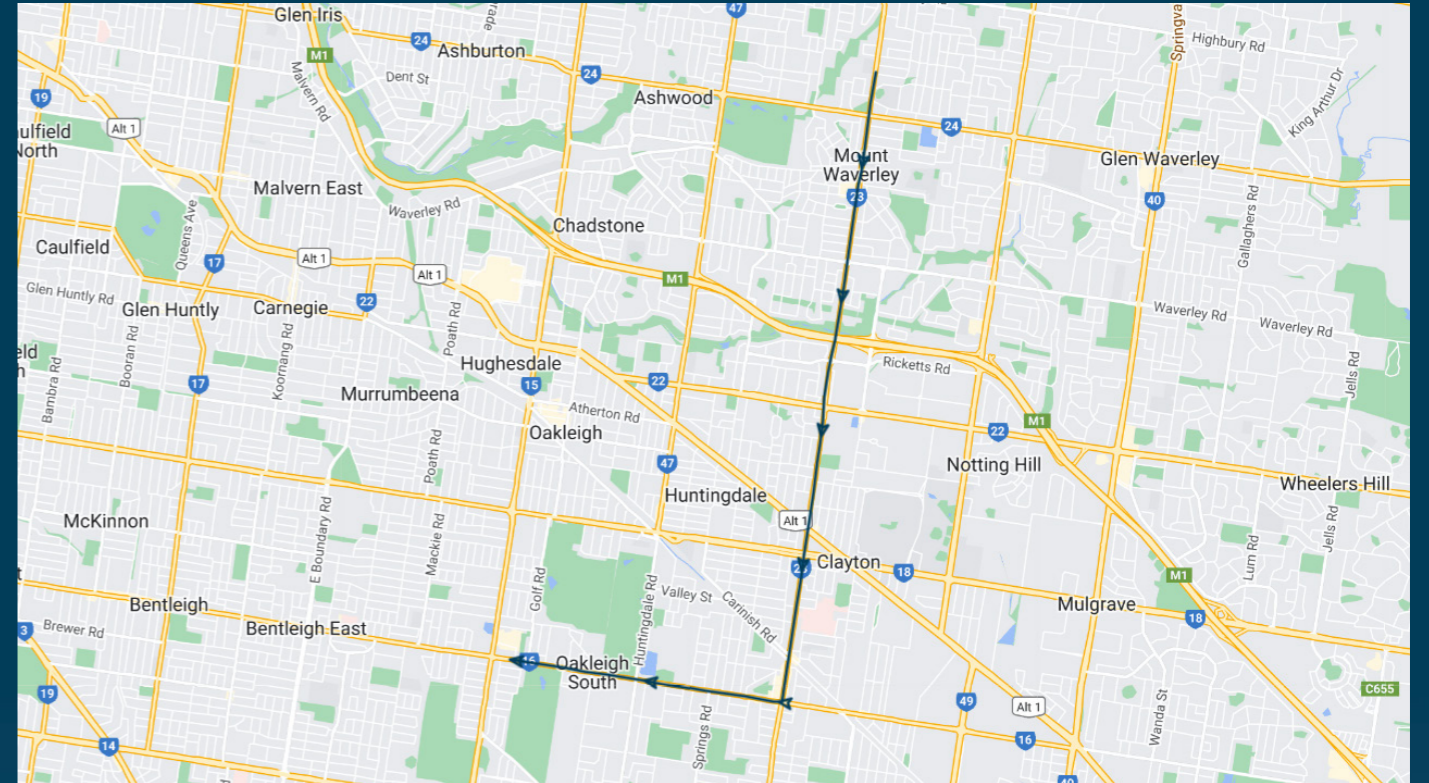

Times listed are estimated times only, it is advised to arrive at your stop earlier than the listed time to avoid missing your bus.

You can also download the Ventura Tracker app to view real time bus locations of all services

Mt Waverley Secondary College

Route: 1004 | Afternoon