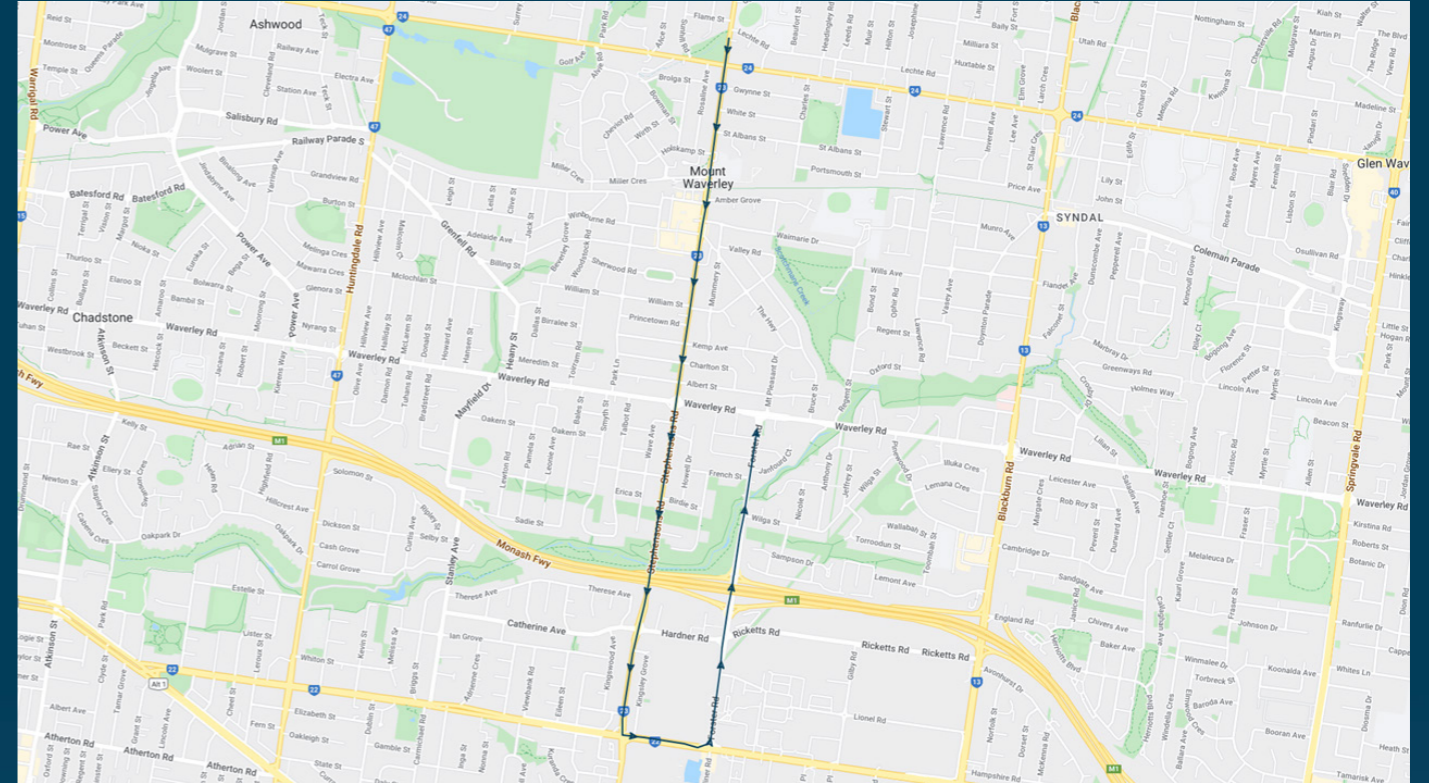

Times listed are estimated times only, it is advised to arrive at your stop earlier than the listed time to avoid missing your bus.

You can also download the Ventura Tracker app to view real time bus locations of all services

To view our list of live tracked services, visit www.venturabus.com.au

Mt Waverley Secondary College

Route: 1010 | Afternoon

Stop ID	Stop Name	Time	Stop ID	Stop Name	Time
6406	High Street Road	15:10			
9519	White Street	15:10			
6407	Mt Waverley Station	15:10			
6408	Mt Waverley Shopping Centre	15:10			
6409	Sherwood Road	15:11			
6410	Mt Waverley Police Station	15:11			
6411	Charlton Street	15:11			
6412	Albert Street	15:11			
6413	Wagstaff Street	15:12			
6414	Birdie Street	15:12			
6415	Griffiths Court	15:12			
6416	Hardner Road	15:13			
6417	Bellerive Avenue	15:13			
15025	Stephenson's Road	15:13			
10551	Waverley Road	15:16			

Mt Waverley Secondary College

Route: 1010 | Afternoon

TURN DIRECTIONS

Depart College via Stephenson's Road, left Ferntree Gully Road, left Forster Road Waverley Road/Forster Road

To view our list of live tracked services, visit www.venturabus.com.au