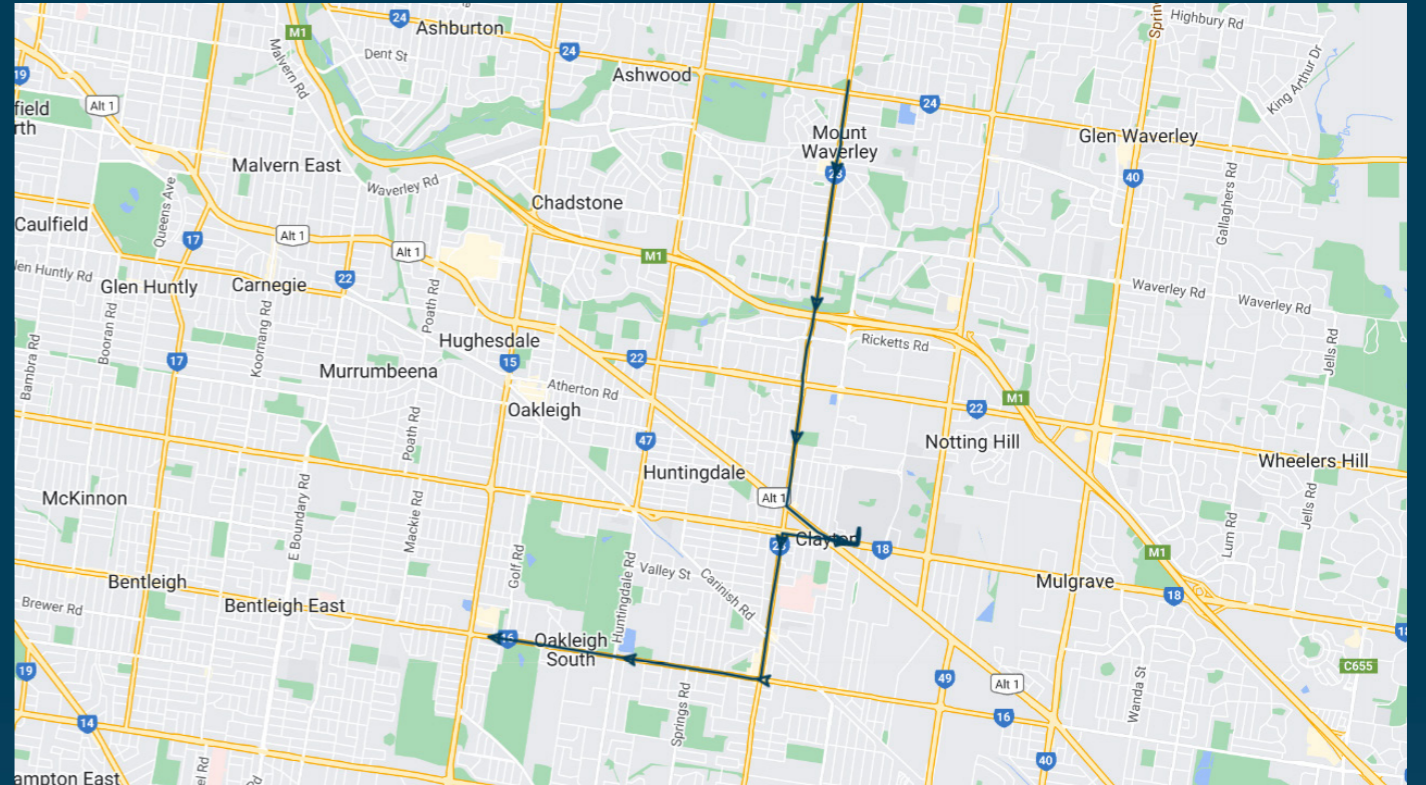

Times listed are estimated times only, it is advised to arrive at your stop earlier than the listed time to avoid missing your bus.

You can also download the Ventura Tracker app to view real time bus locations of all services

Route: 1005 | Afternoon

Stop ID	Stop Name	Time	Stop ID	Stop Name	Time
6406	High Street Rd/Stephensons Rd	15:10			
6418	Ferntree Gully Rd/Clayton Rd	15:11			
6419	Fairland Ave/Clayton Rd	15:11			
6420	Strelde Ave/Clayton Rd	15:11			
6421	Bayview Ave/Clayton Rd	15:11			
6422	Boyd Ave/Clayton Rd	15:11			
6423	Woodside Ave/Clayton Rd	15:11			
6424	Princes Hwy/Clayton Rd	15:11			
19812	Monash University - Bay J	15:35			
7093	Princes Hwy/North Rd	15:48			
6426	Myriong St/Clayton Rd	15:48			
6472	Hourigan Ave/Clayton Rd	15:48			
6473	Monash Specialist Centre/Clayton Rd	15:48			
15882	Monash Medical Centre/Clayton Rd	15:48			
6475	Clayton Railway Station/Clayton Rd	15:48			
6476	Clayton SC/Clayton Rd	15:48			
6477	Clayton Rd/Centre Rd	15:48			
6478	Knight St/Centre Rd	15:48			
6479	Jeanette St/Centre Rd	15:48			
6480	Springs Rd/Centre Rd	15:48			
6481	Elder St/Centre Rd	15:48			
6482	Eulinga Rd/Centre Rd	15:48			
6483	Crawford Rd/Centre Rd	15:48			
6484	Huntingdale Rd/Centre Rd	15:48			
6485	Windsor Ave/Centre Rd	15:48			
6487	Carroll Rd/Centre Rd	15:48			
16209	Luntar Rd/Centre Rd	15:49			

Mt Waverley Secondary College

Route: 1005 | Afternoon

TURN DIRECTIONS

Via Stephensons Rd, right Princes Hwy, left Wellington Rd, left into Monash University Bus Loop, right Wellington Rd, left Clayton Rd, right Centre Rd to Luntar Rd