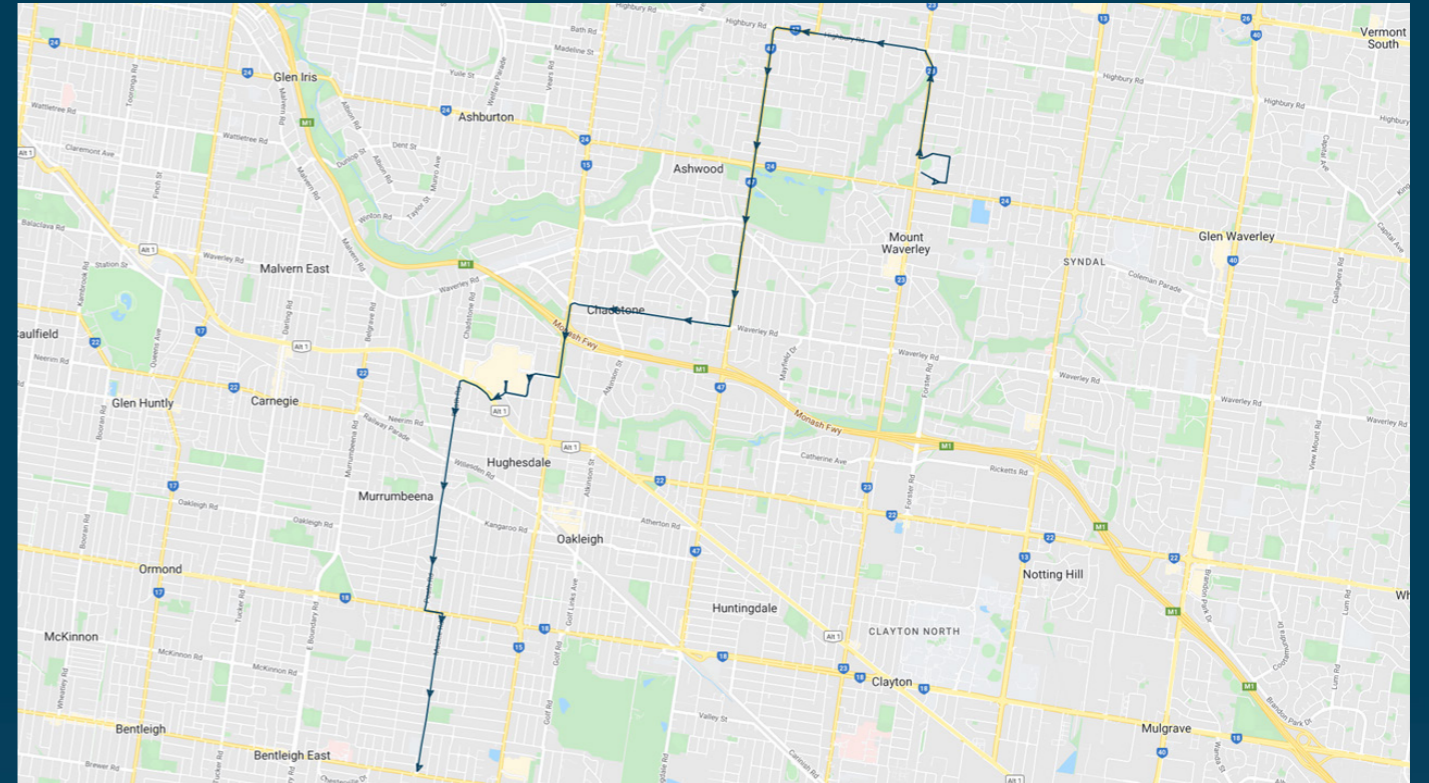

Mt Waverley Secondary College

Route: 1026 | Afternoon

Stop ID	Stop Name	Time	Stop ID	Stop Name	Time
11730	Mount Waverley Secondary College	15:15	8142	North Road	15:51
8386	Mt Waverley Secondary College	15:18	8143	North Road	15:51
8387	Monomeith Crescent	15:19	8144	Goodrich Street	15:51
8388	Eton Street	15:20	8145	Barrington Street	15:51
8389	Highbury Road	15:21	8146	Brooks Street	15:51
7118	Station Place	15:24	8147	Mackie Road Reserve	15:51
7119	Huntingdale Road	15:25	8148	Garvey Street	15:51
7120	Barlyn Road	15:26	8149	Centre Road	15:51
7121	Lynden Grove	15:27			
7122	Essex Heights Reserve	15:27			
7123	Outlook Road	15:28			
7124	Fairview Road	15:29			
7125	High Street Road	15:30			
7126	Electra Avenue	15:31			
7127	Salisbury Road	15:32			
7128	Imperial Avenue	15:33			
7129	Melinga Crescent	15:33			
7130	Nyrang Street	15:34			
7131	Rosemary Street	15:35			
7132	Bosco Street	15:36			
7133	Hiscock Street	15:36			
7134	Murphy Street	15:37			
8134	Warrigal Road	15:38			
47926	Chadstone SC	15:42			
8135	Maroo Street	15:45			
8136	Neerim Road	15:45			
8137	Hughesdale Station	15:46			
8138	Freda Street	15:47			
8139	Kangaroo Road	15:48			
8140	Ellendale Street	15:49			
8141	George Street	15:50			

Times listed are estimated times only, it is advised to arrive at your stop earlier than the listed time to avoid missing your bus.

You can also download the Ventura Tracker app to view real time bus locations of all services

Mt Waverley Secondary College

Route: 1026 | Afternoon