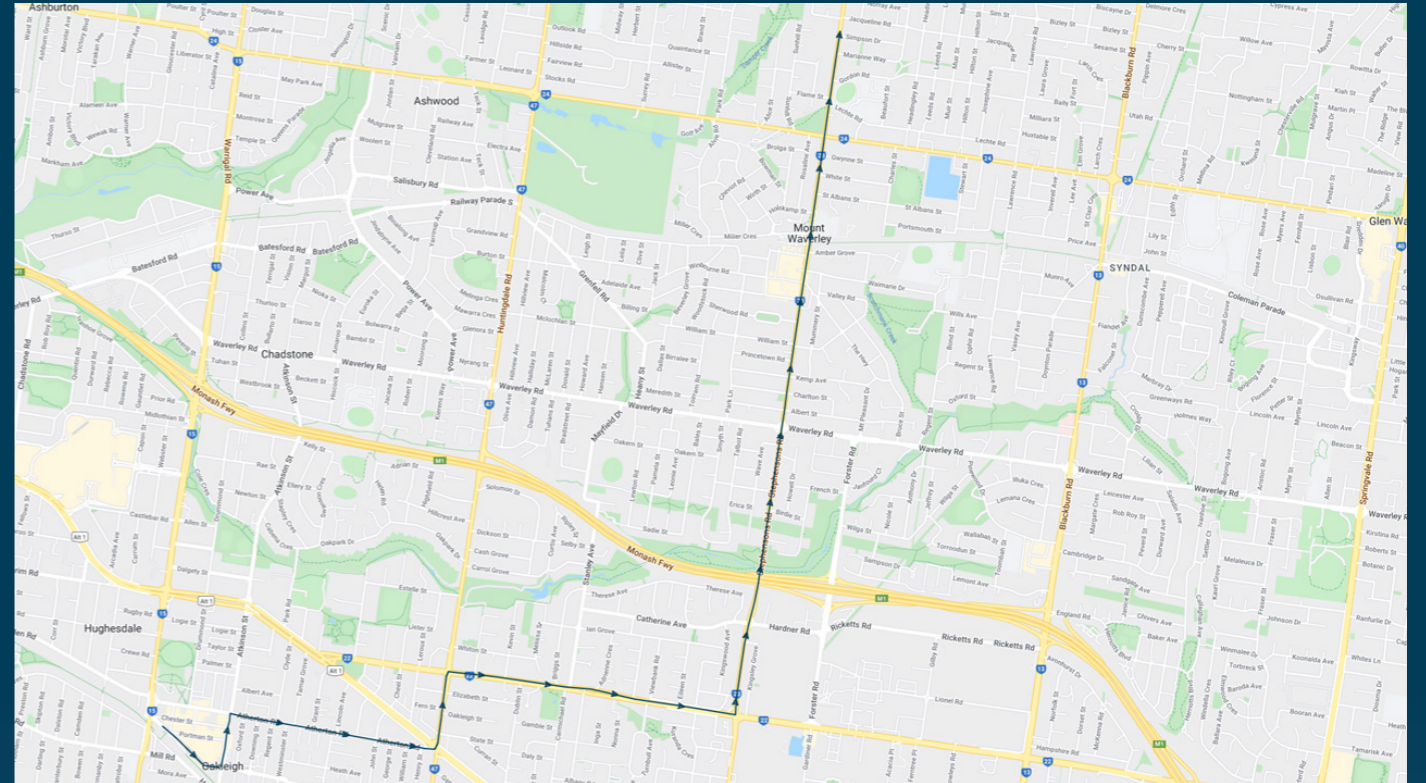

Stop ID	Stop Name	Time	Stop ID	Stop Name	Time
19800	Oakleigh Station - North Side	07:50			
11527	Oakleigh SC/Hanover St	07:52			
1972	Atherton Rd/Hanover St	07:53			
1973	Clyde St/Atherton Rd	07:54			
1974	OakTowers Hostel/Atherton Rd	07:55			
1507	York Ave/Atherton Rd	07:57			
1976	Henry St/Atherton Rd	07:58			
15644	Fern St/Huntingdale Rd	07:59			
15031	Huntingdale Rd/Ferntree Gully Rd	08:00			
15030	Kevin St/Ferntree Gully Rd	08:01			
15029	Stanley Ave/Ferntree Gully Rd	08:03			
15028	Adrienne Cres/Ferntree Gully Rd	08:04			
15027	Sunnyside Rd/Ferntree Gully Rd	08:05			
15026	Eileen St/Ferntree Gully Rd	08:06			
8373	Bellerive Ave/Stephensons Rd	08:08			
8374	Catherine Ave/Stephensons Rd	08:10			
8375	Griffiths Ct/Stephensons Rd	08:12			
8376	Alison St/Stephensons Rd	08:13			
8377	Wagstaff St/Stephensons Rd	08:13			
8378	Albert St/Stephensons Rd	08:15			
8379	Kemp Ave/Stephensons Rd	08:15			
8380	William St/Stephensons Rd	08:16			
8381	Waverley Masonic Centre	08:17			
8382	Mt Waverley SC/Stephensons Rd	08:19			
8383	Holskamp St/Stephensons Rd	08:20			
8384	White St/Stephensons Rd	08:21			
8385	High Street Rd/Stephensons Rd	08:22			
8386	Mt Waverley Sec Col/Stephensons Rd	08:25			

Times listed are estimated times only, it is advised to arrive at your stop earlier than the listed time to avoid missing your bus.

You can also download the Ventura Tracker app to view real time bus locations of all services

Mt Waverley Secondary College

Route: 1015 | Morning