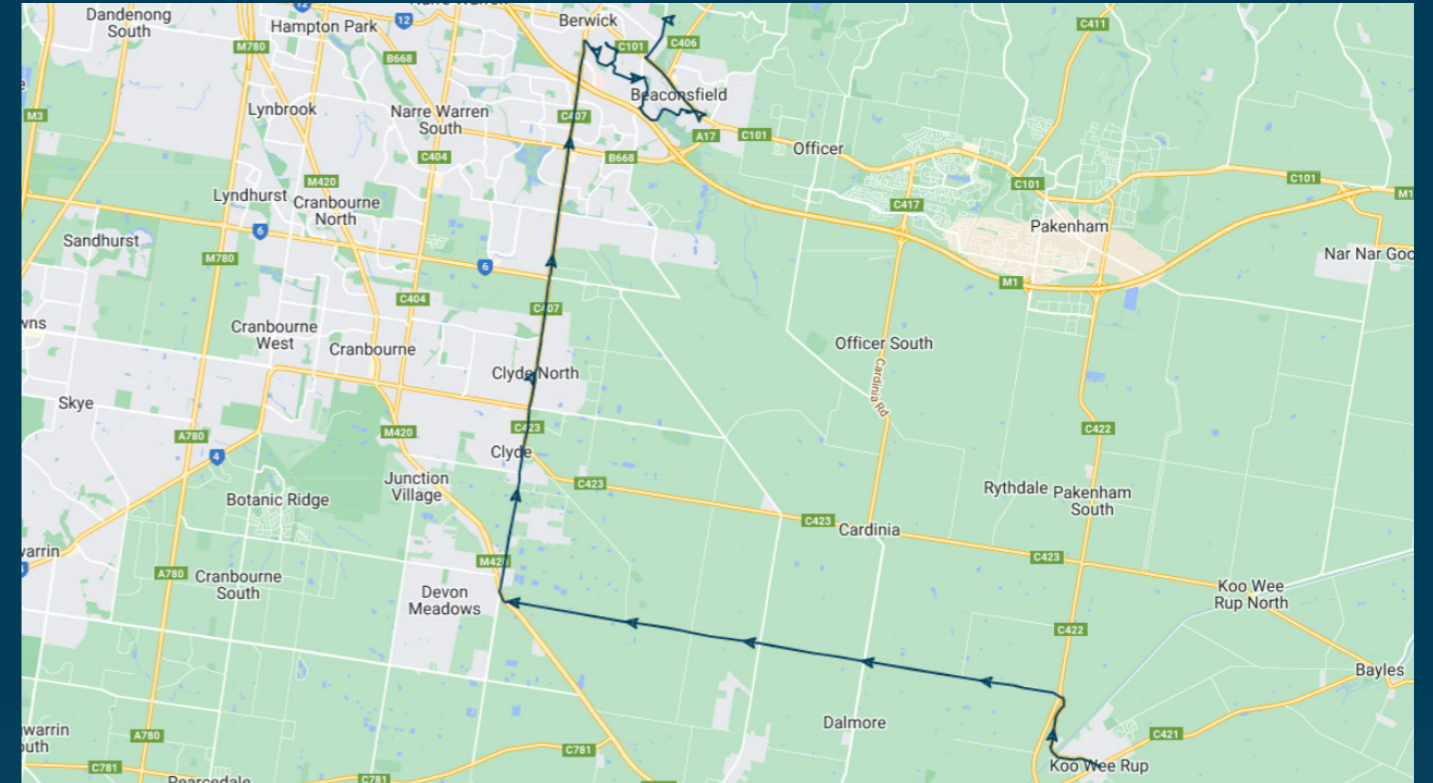

Times listed are estimated times only, it is advised to arrive at your stop earlier than the listed time to avoid missing your bus.

You can also download the Ventura Tracker app to view real time bus locations of all services

Nossal High School

Route: 1522 | Morning