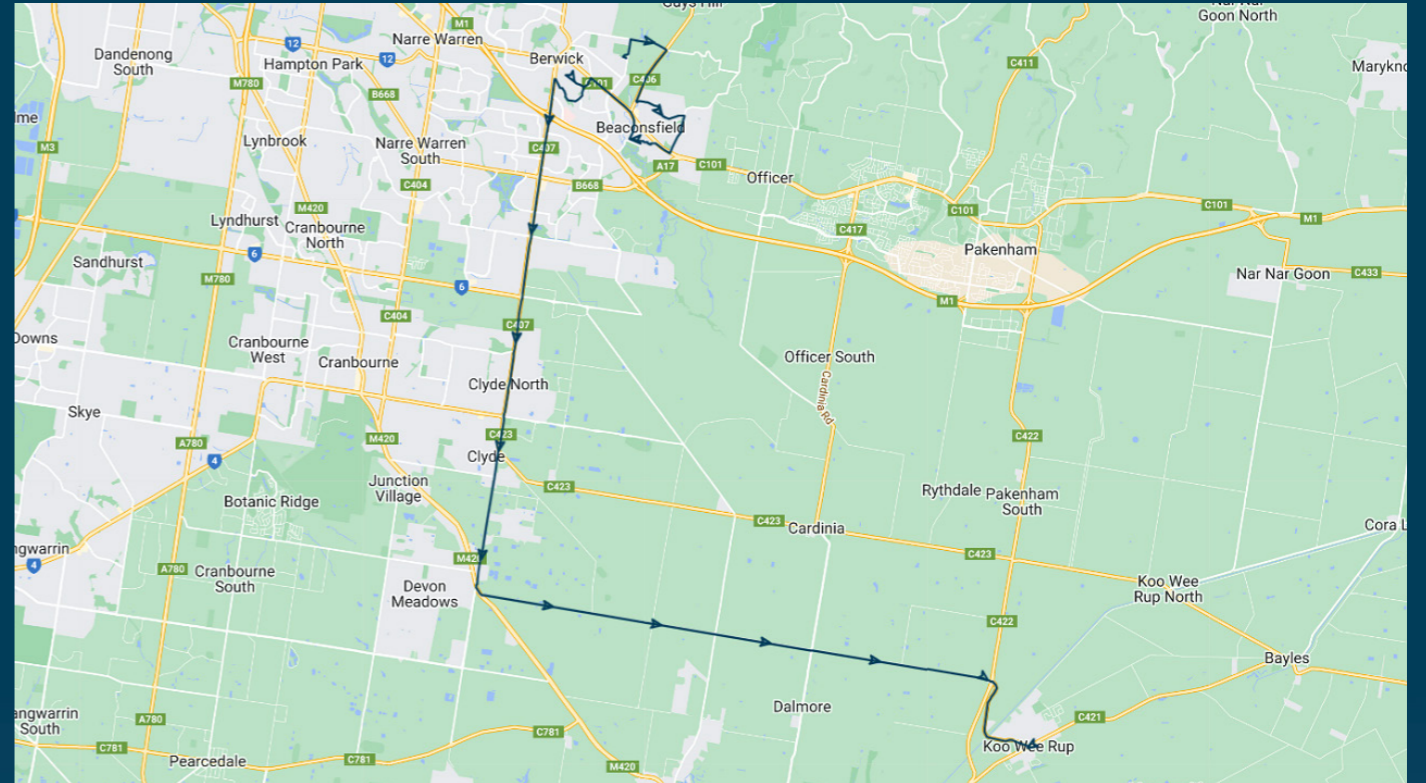

Times listed are estimated times only, it is advised to arrive at your stop earlier than the listed time to avoid missing your bus.

You can also download the Ventura Tracker app to view real time bus locations of all services

Nossal High School

Route: 1522 | Afternoon