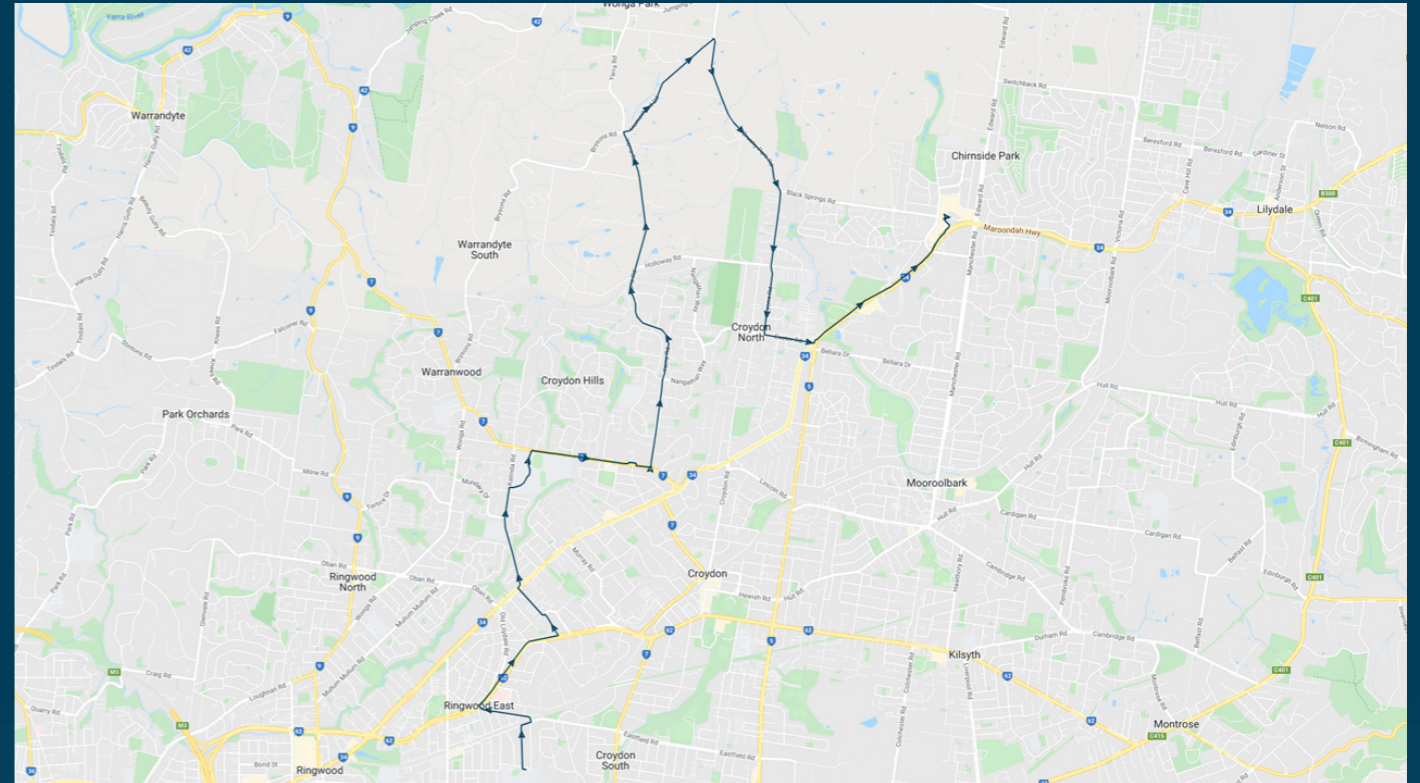

Oxley College

Route: 2603 | Afternoon

Stop ID	Stop Name	Time	Stop ID	Stop Name	Time
8446	Tintern Grammar	15:45			
44593	Yarra Valley Grammar School	16:00			
44495	Luther College	16:05			
10161	Luther College/Yarra Rd	16:05			
46239	Campaspe Dr/Yarra Rd	16:05			
46240	James Milne Dr/Yarra Rd	16:05			
12277	Layfield St/Yarra Rd	16:05			
12276	Charles Smith Dr/Yarra Rd	16:05			
12275	Holloway Rd/Yarra Rd	16:05			
12274	285 Yarra Rd	16:06			
12273	St Johns Rd/Yarra Rd	16:06			
11446	Harris Rd/Brushy Park Rd	16:07			
12768	Birch Rd/Brushy Park Rd	16:07			
12775	Glenpark Dr/Brushy Park Rd	16:08			
12776	Holloway Rd/Lyons Rd	16:08			
22434	Griff Hunt Reserve/52 Lyons Rd	16:08			
12778	Turkeith Cres/Lyons Rd	16:08			
12779	Exeter Rd/Lyons Rd	16:08			
10187	Exeter Rd/Maroondah Hwy	16:08			
10188	Maroondah Adventure Golf Park	16:08			
10189	Old Melbourne Rd/Maroondah Hwy	16:09			
10190	East Ridge Business Park	16:10			
21299	Chirnside Park SC - Bay 4	16:25			

Times listed are estimated times only, it is advised to arrive at your stop earlier than the listed time to avoid missing your bus.

You can also download the Ventura Tracker app to view real time bus locations of all services

Oxley College

Route: 2603 | Afternoon

TURN DIRECTIONS

Depart Tintern Grammar via Highton St, (R) Railway Ave, (L) Eastfield Rd, (R) Mt Dandenong Rd, (L) Diana St, (L) Beaufort Rd, (R) Maroondah Hwy, (L) Kalinda Rd, (R) Foundation Dr, (R) Plymouth Rd, (L) Luther College, (L) Plymouth Rd, (L) Yarra Rd, (R) Homestead Rd, (R) Brushy Park Rd, (Become) Lyons Rd, (L) Exeter Rd, (L) Maroondah Hwy, (L) Chirnside SC

To view our list of live tracked services, visit www.venturabus.com.au