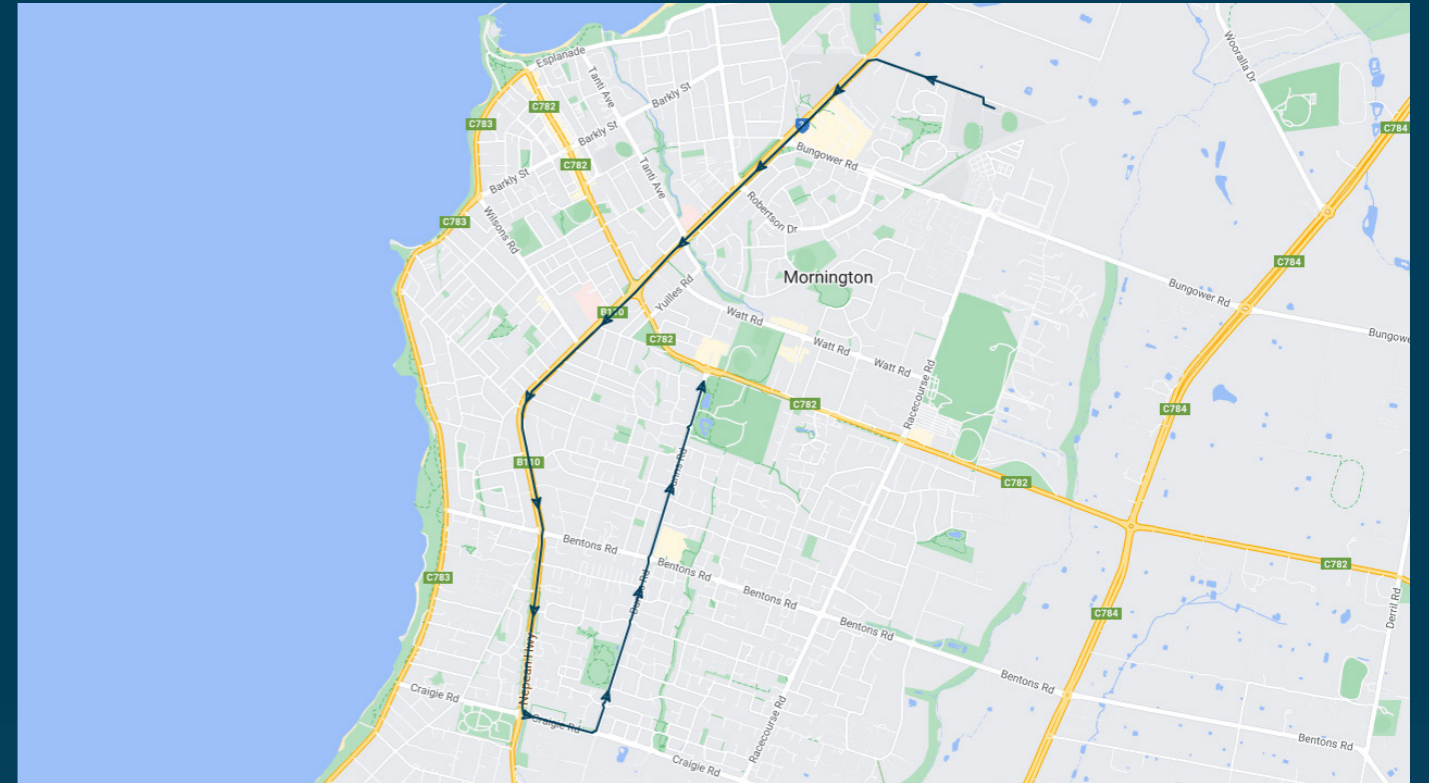

Padua College - Mornington Campus

Route: 2458 | Afternoon

TURN DIRECTIONS

Depart Padua College via Oakbank Road, left Nepean Highway, right Main Street, left Cornwell Street, right Waterloo Place, left Barkly St, into Esplanade, left Strachans Road, left Neopean Highway to Mornington Secondary College.

You can also download the Ventura Tracker app to view real time bus locations of all services

Padua College - Mornington Campus

Route: 2463 | Afternoon

Stop ID	Stop Name	Time	Stop ID	Stop Name	Time
44565	Padua College - Mornington Campus	16:00			
12305	Ruth Rd/Nepean Hwy	16:05			
12739	Frances Dr/Dunns Rd	16:08			
12741	Flora Rd/Dunns Rd	16:10			
12742	Bentons Rd/Dunns Rd	16:12			
12744	Ikara St/Dunns Rd	16:14			
12746	Mornington-Tyabb Rd/Dunns Rd	16:15			

Padua College - Mornington Campus

Route: 2463 | Afternoon

TURN DIRECTIONS

Depart Padua College via Oakbank Road, left Nepean Highway, left Craigie Road, left Dunns Road to Tyabb Road.

To view our list of live tracked services, visit www.venturabus.com.au
 Timetable Printed : 26 May 2023

Padua College - Mornington Campus

Route: 1333 | Afternoon

TURN DIRECTIONS

Depart Padua College via Oakbank Road, right Nepean Highway, left Mount Eliza Way, left Old Mornington Road, left Nepean Highway, right Playne Street, left Yount Street to Frankston Station