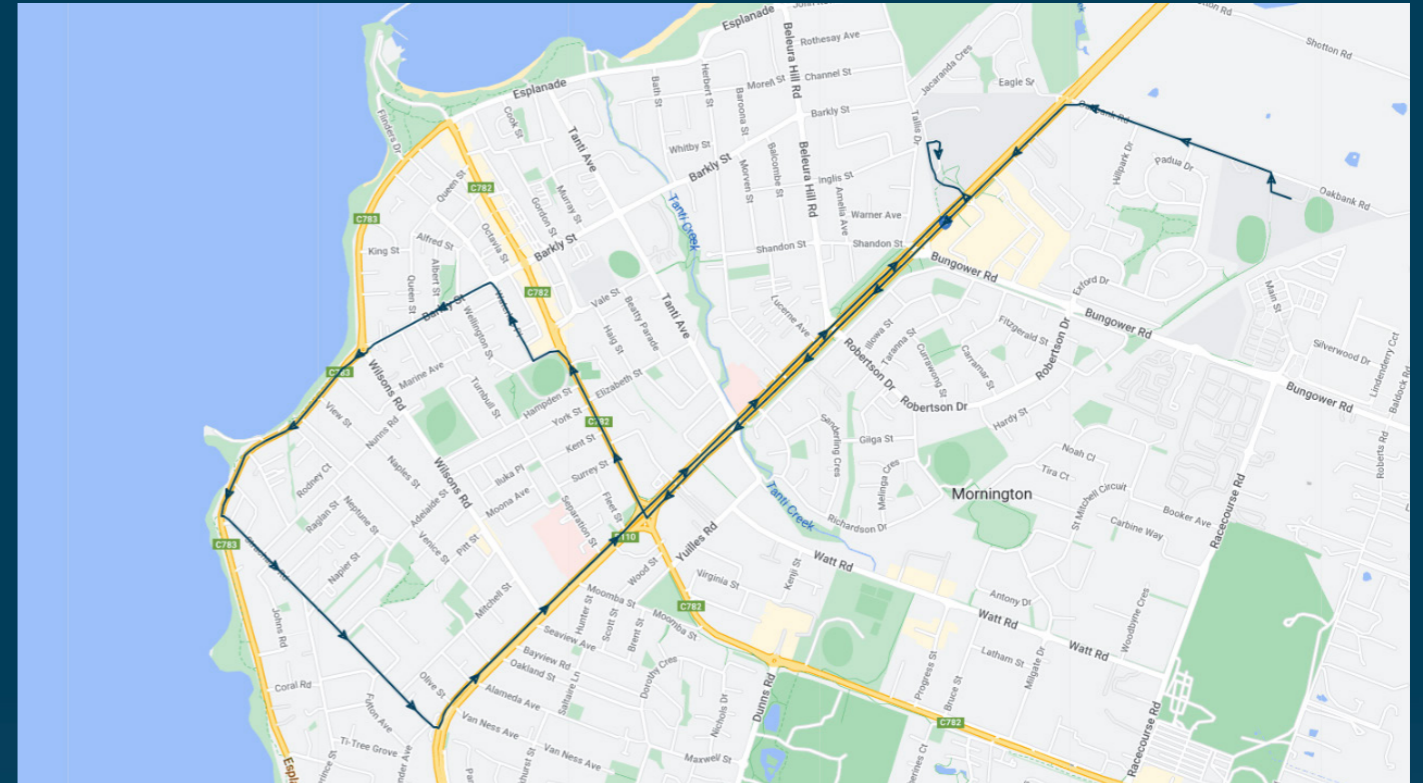

Padua College - Mornington Campus

Route: 3979 | Afternoon

TURN DIRECTIONS

Depart Padua College via Oakbank Road, left Nepean Highway, right Bruce Road, left Marine Dr, left Victoria Street, right Dromana Parade, right Nepean Highway to The Avenue

To view our list of live tracked services, visit www.venturabus.com.au

Timetable Printed : 26 May 2023

Padua College - Mornington Campus

Route: 2458 | Afternoon

Stop ID	Stop Name	Time	Stop ID	Stop Name	Time
44565	Surrey St/Main St	15:08			
13209	York St/Main St	16:08			
13211	Opp Barkly Street (Barkley Dental)	16:10			
	Webb Street/The Esplanade	16:11			
11291	Strachans Road & Fleming Street	16:11			
	Strachans Road & Adelaide Street	16:12			
21560	Strachans Road & Pender Avenue	16:12			
12735	Nepean Highway & Wilsons Road	16:13			
	Nepean Highway & Spray Street	16:13			
12323	Nepean Highway & Tanti Avenue	16:14			
12322	Mornington Secondary College	16:14			
		16:15			

Padua College - Mornington Campus

Route: 2458 | Afternoon

TURN DIRECTIONS

Depart Padua College via Oakbank Road, left Nepean Highway, right Main Street, left Cornwell Street, right Waterloo Place, left Barkly St, into Esplanade, left Strachans Road, left Neopean Highway to Mornington Secondary College.