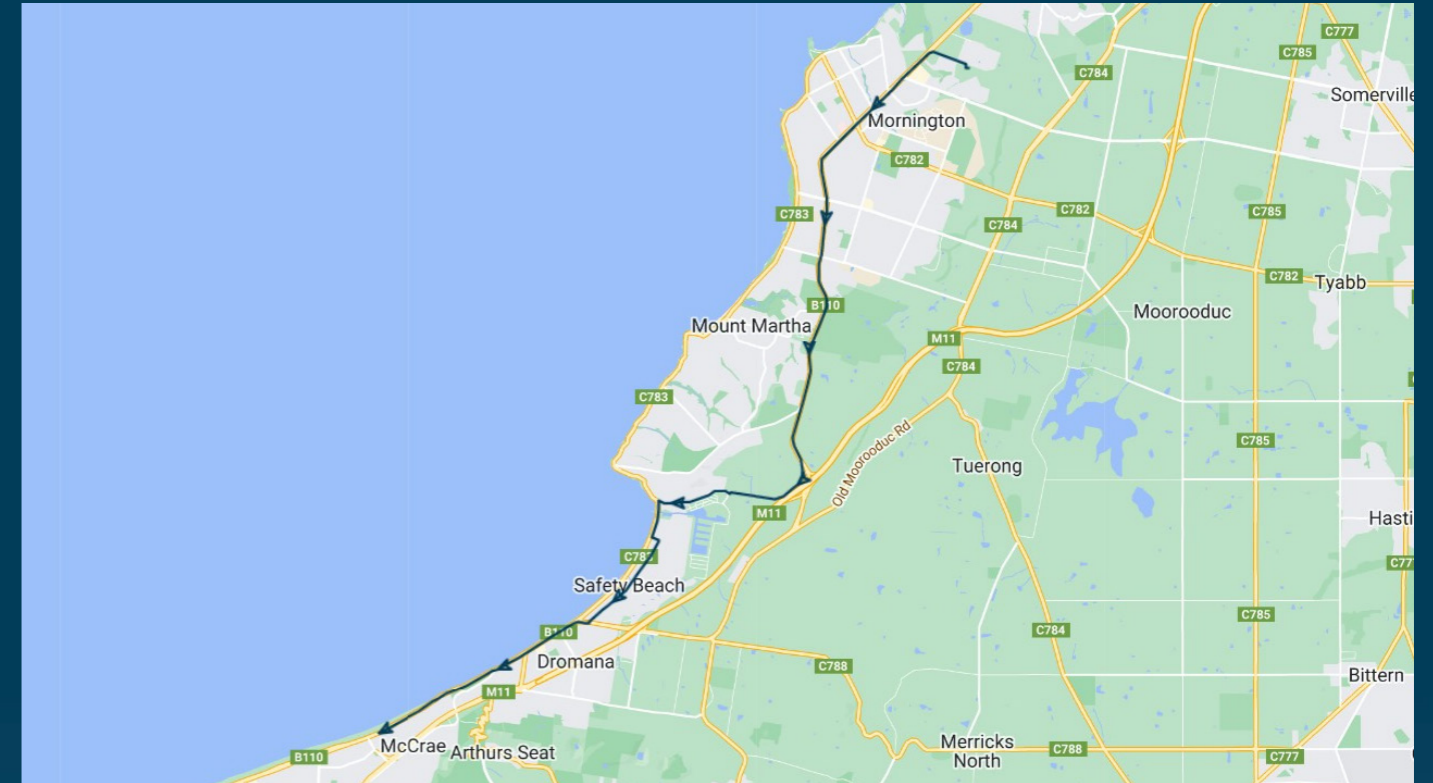

Padua College - Mornington Campus

Route: 3978 | Afternoon

TURN DIRECTIONS

Depart Padua College via Oakbank Road, left Nepean Highway, right Mornington Peninsula Freeway, right Nepean Highway, left Point Nepean Road to Truemans

Padua College - Mornington Campus

Route: 3979 | Afternoon

TURN DIRECTIONS

Depart Padua College via Oakbank Road, left Nepean Highway, right Bruce Road, left Marine Dr, left Victoria Street, right Dromana Parade, right Nepean Highway to The Avenue