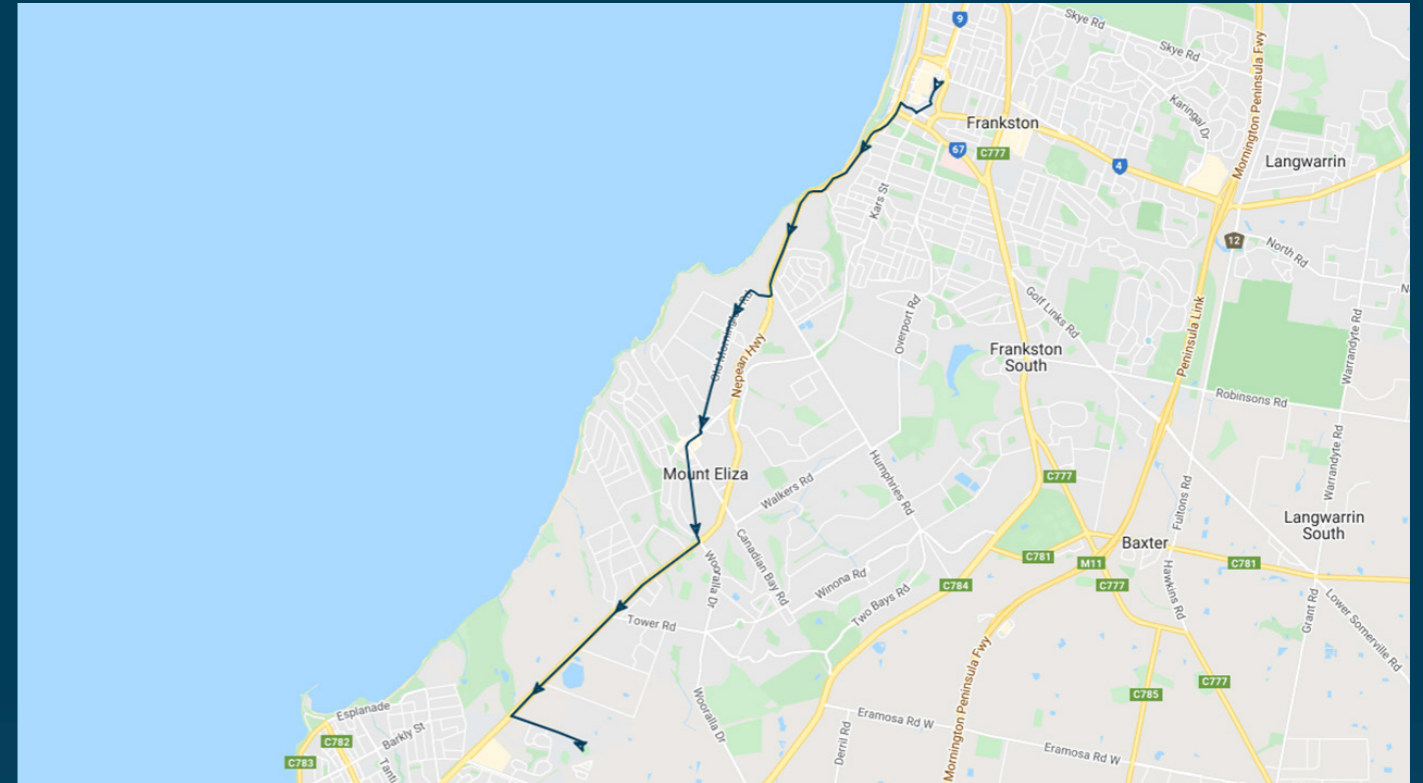

You can also download the Ventura Tracker app to view real time bus locations of all services

Padua College - Mornington Campus

Route: 3986 | Morning

Stop ID	Stop Name	Time	Stop ID	Stop Name	Time
21212	Frankston Station - Bay E/Young St	08:19			
11257	Nepean Hwy/Playne St	08:21			
11258	Fernery Lane/Nepean Hwy	08:24			
11259	Grand View Gr/Nepean Hwy	08:25			
11260	Plummer Ave/Nepean Hwy	08:26			
11261	Grange Rd/Nepean Hwy	08:28			
11262	Bembridge Ave/Nepean Hwy	08:29			
12580	Ithaca Rd/Nepean Hwy	08:30			
11264	Daveys Bay Rd/Old Mornington Rd	08:33			
11265	Jacksons Rd/Old Mornington Rd	08:34			
11266	Toorak College/Old Mornington Rd	08:36			
11267	42 Old Mornington Rd	08:36			
11268	Barton Dr/Old Mornington Rd	08:37			
11269	Mt Eliza SC/Mt Eliza Way	08:38			
11271	Coonara Ave/Mount Eliza Way	08:41			
11272	Peninsula Grammar/Nepean Hwy	08:42			
11273	Peninsula Grammar/Nepean Hwy	08:42			
11274	Kunyang Rd/Nepean Hwy	08:43			
11275	Volitans Ave/Nepean Hwy	08:44			
11276	George Vowell Institute Blind	08:46			
11277	Shotton Rd/Nepean Hwy	08:47			
44565	Padua College - Mornington Campus	08:51			

Padua College - Mornington Campus

Route: 3986 | Morning

TURN DIRECTIONS

Depart Frankston Station via Yount Street, right Playne Street, left Nepean Highway, right Old Mornington Road, right Mount Eliza Way, left Nepean Highway, left Oakbank Road to Padua College