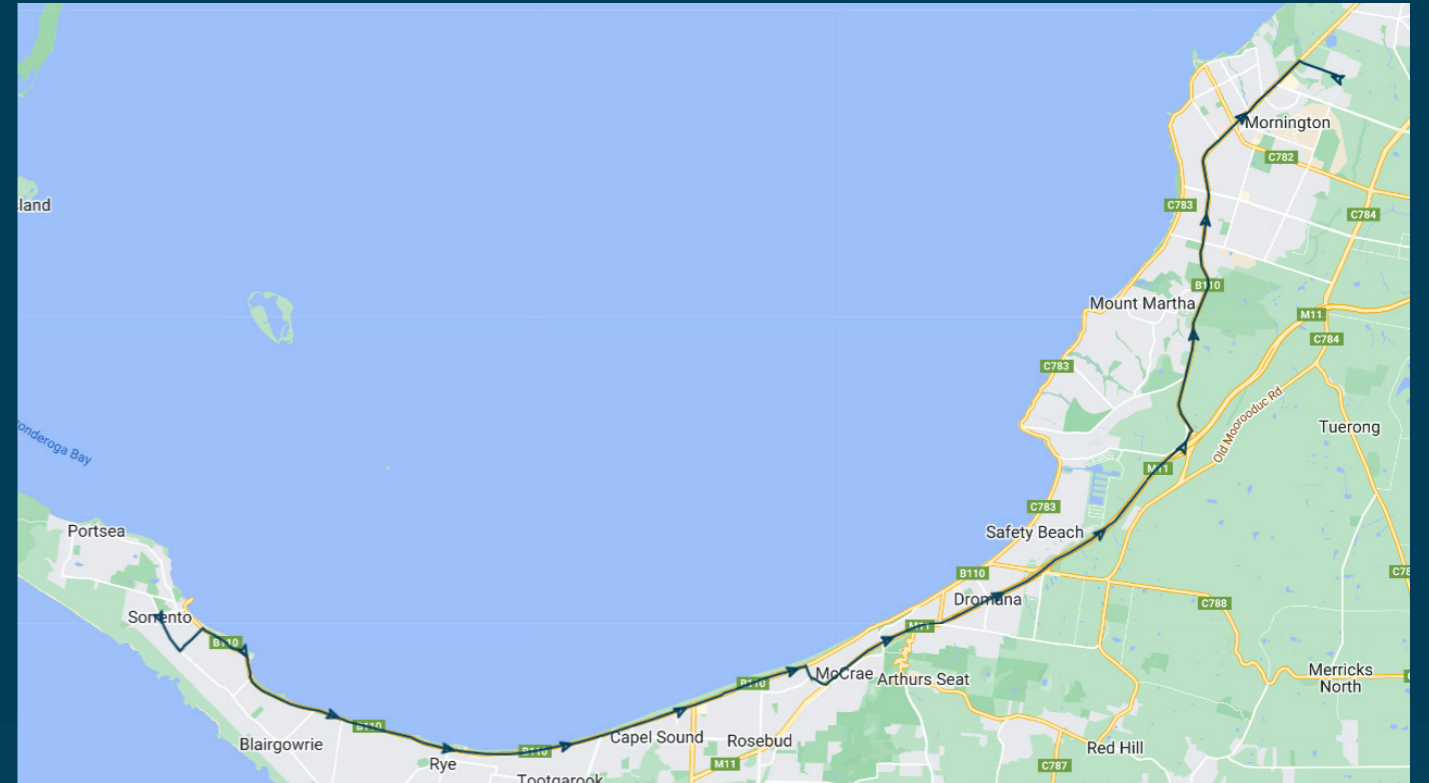

Padua College - Mornington Campus

Route: 3977 | Morning

Stop ID	Stop Name	Time	Stop ID	Stop Name	Time
13121	Sorrento (Stop 18)/Ocean Beach Rd	07:37			
12656	Melbourne Rd/St Pauls Rd	07:39			
12666	Hughes Rd/Point Nepean Rd	07:43			
12668	Blairgowrie Yacht Squadron	07:45			
12670	Blairgowrie Shops	07:46			
12674	Murray St/Point Nepean Rd	07:48			
12675	Tyrone Ave/Point Nepean Rd	07:49			
12676	Flinders St/Point Nepean Rd	07:50			
12681	Dundas St/Point Nepean Rd	07:53			
12685	Hygeia St/Point Nepean Rd	07:54			
12687	Shirlow Ave/Point Nepean Rd	07:55			
12688	Laura St/Point Nepean Rd	07:56			
12690	Kevin St/Point Nepean Rd	07:57			
44565	Padua College - Mornington Campus	08:40			

Padua College - Mornington Campus

Route: 3977 | Morning

TURN DIRECTIONS

Via Ocean Beach Road, left Melbourne Road, left St. Pauls Road, right Point Nepean Road, right Lonsdale Street, left Mornington Peninsula Freeway, left Nepean Highway, right Oakbank Road to Padua College