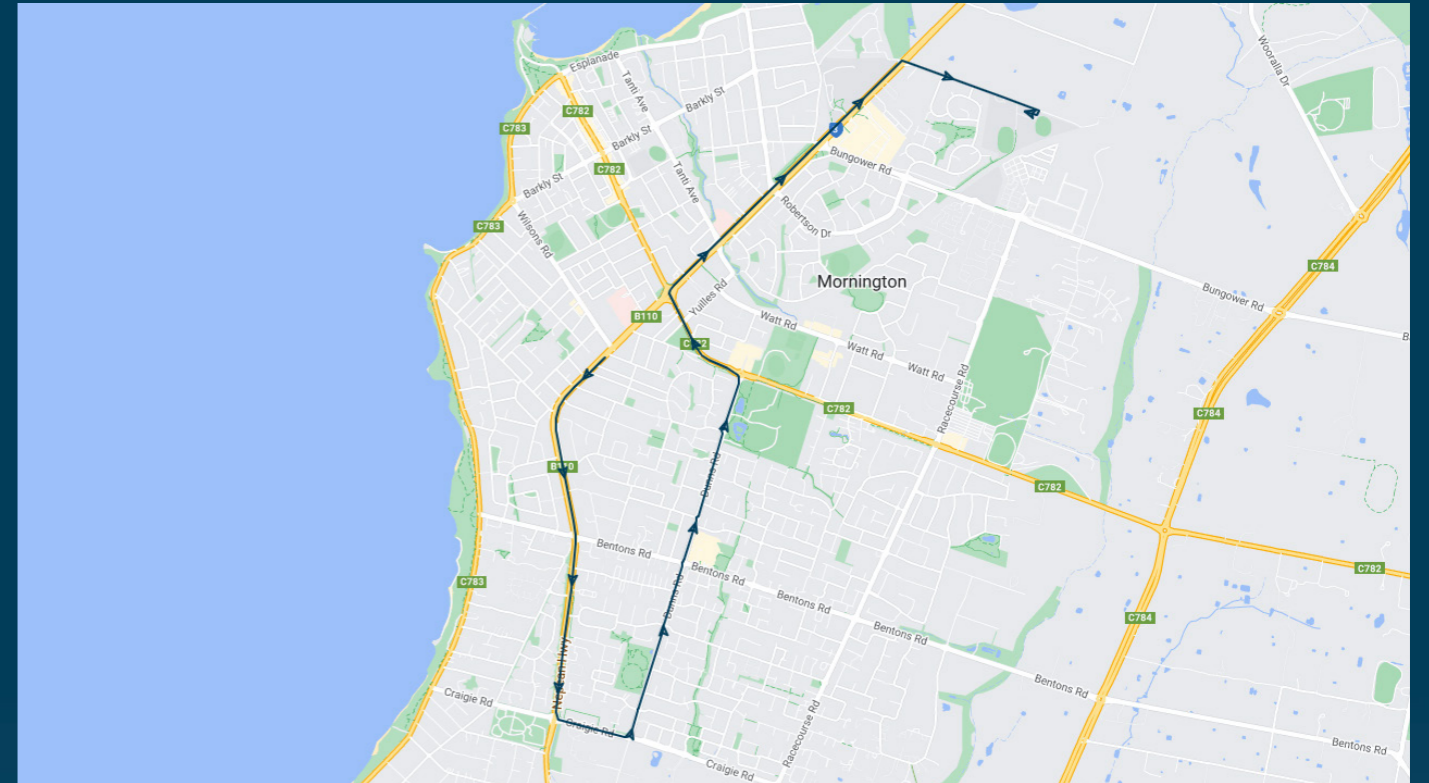

You can also download the Ventura Tracker app to view real time bus locations of all services

Padua College - Mornington Campus

Route: 2453 | Morning

Stop ID	Stop Name	Time	Stop ID	Stop Name	Time
12603	Seaview Ave/Nepean Hwy	08:20			
12305	Ruth Rd/Nepean Hwy	08:20			
12739	Frances Dr/Dunns Rd	08:23			
12741	Flora Rd/Dunns Rd	08:24			
12742	Bentons Rd/Dunns Rd	08:26			
12744	Ikara St/Dunns Rd	08:28			
44565	Padua College - Mornington Campus	08:40			

Padua College - Mornington Campus

Route: 2453 | Morning

TURN DIRECTIONS

Via Nepean Highway, left Craigie Road, left Dunns Road, left Mornington-Tyabb Road, right Nepean Highway, right Oakbank Road to Padua College - Mornington.

You can also download the Ventura Tracker app to view real time bus locations of all services

Padua College - Mornington Campus

Route: 3986 | Morning

Stop ID	Stop Name	Time	Stop ID	Stop Name	Time
21212	Frankston Station - Bay E/Young St	08:19			
11257	Nepean Hwy/Playne St	08:21			
11258	Fernery Lane/Nepean Hwy	08:24			
11259	Grand View Gr/Nepean Hwy	08:25			
11260	Plummer Ave/Nepean Hwy	08:26			
11261	Grange Rd/Nepean Hwy	08:28			
11262	Bembridge Ave/Nepean Hwy	08:29			
12580	Ithaca Rd/Nepean Hwy	08:30			
11264	Daveys Bay Rd/Old Mornington Rd	08:33			
11265	Jacksons Rd/Old Mornington Rd	08:34			
11266	Toorak College/Old Mornington Rd	08:36			
11267	42 Old Mornington Rd	08:36			
11268	Barton Dr/Old Mornington Rd	08:37			
11269	Mt Eliza SC/Mt Eliza Way	08:38			
11271	Coonara Ave/Mount Eliza Way	08:41			
11272	Peninsula Grammar/Nepean Hwy	08:42			
11273	Peninsula Grammar/Nepean Hwy	08:42			
11274	Kunyang Rd/Nepean Hwy	08:43			
11275	Volitans Ave/Nepean Hwy	08:44			
11276	George Vowell Institute Blind	08:46			
11277	Shotton Rd/Nepean Hwy	08:47			
44565	Padua College - Mornington Campus	08:51			