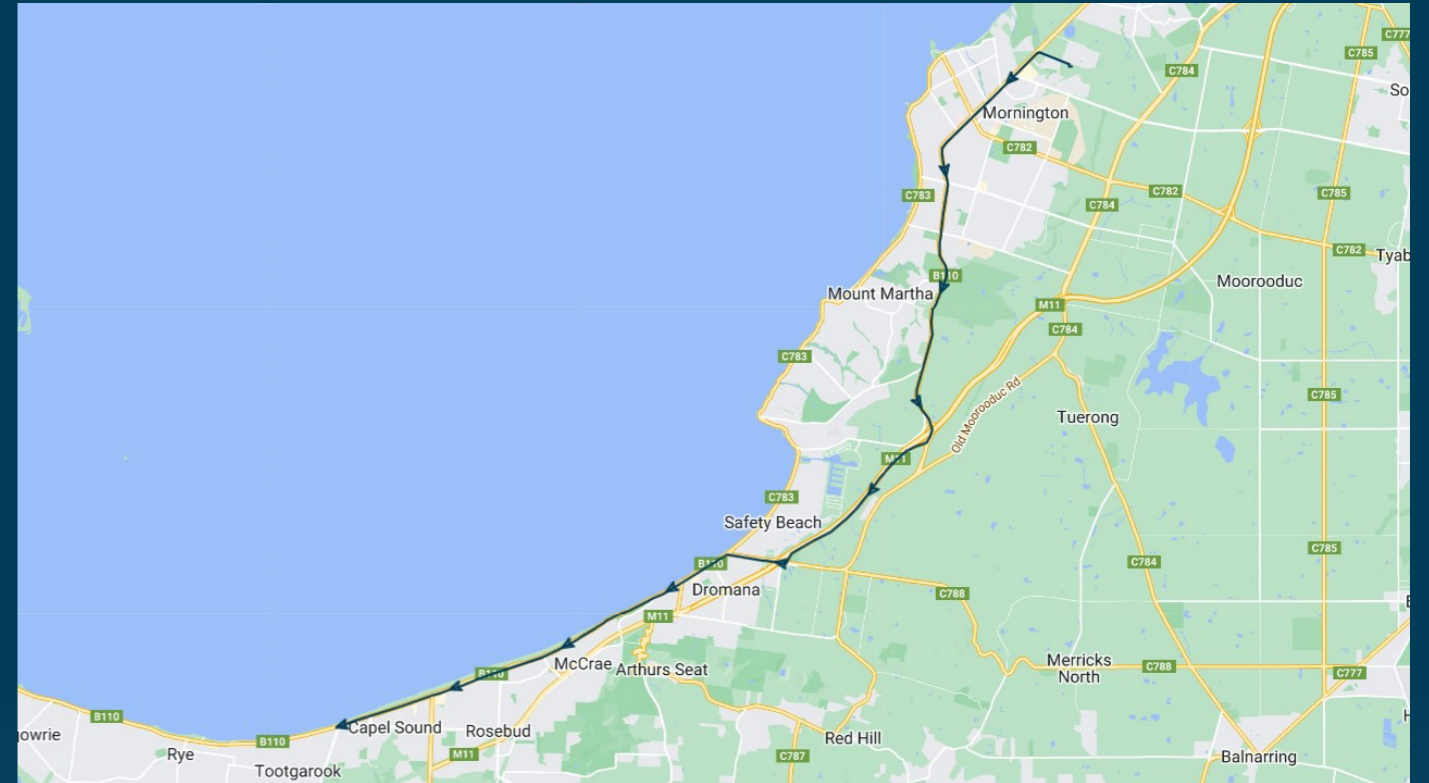

Times listed are estimated times only, it is advised to arrive at your stop earlier than the listed time to avoid missing your bus.

You can also download the Ventura Tracker app to view real time bus locations of all services

Padua College - Mornington Campus

Route: 3978 | Afternoon