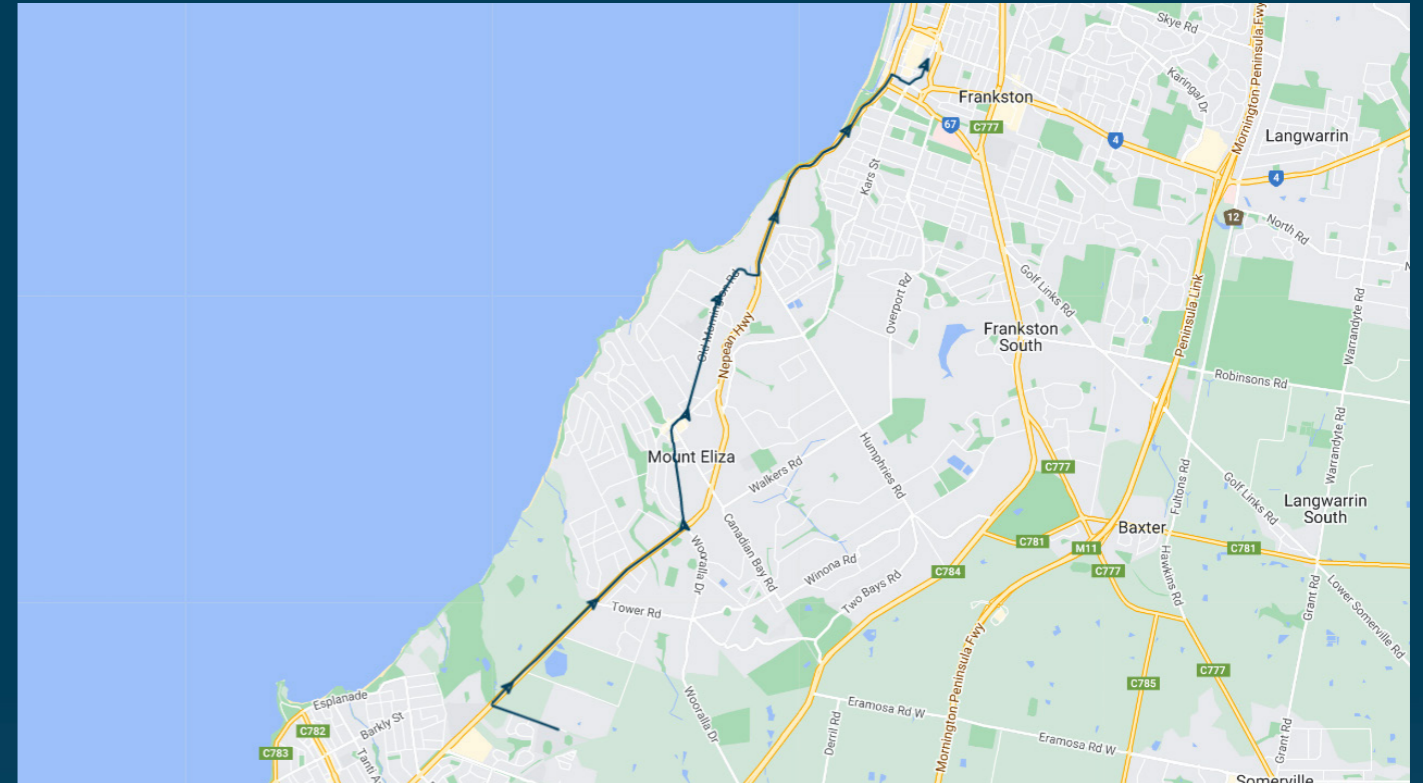

Padua College - Mornington Campus

Route: 2463 | Afternoon

TURN DIRECTIONS

Depart Padua College via Oakbank Road, left Nepean Highway, left Craigie Road, left Dunns Road to Tyabb Road.

To view our list of live tracked services, visit www.venturabus.com.au
 Timetable Printed : 26 May 2023

Times listed are estimated times only, it is advised to arrive at your stop earlier than the listed time to avoid missing your bus.

You can also download the Ventura Tracker app to view real time bus locations of all services

Padua College - Mornington Campus

Route: 1333 | Afternoon

Stop ID	Stop Name	Time	Stop ID	Stop Name	Time
12314	Oakbank Rd/Nepean Hwy	15:20			
12313	Shotton Rd/Nepean Hwy	15:22			
12312	George Vowell Institute Blind	15:25			
11346	Volitans Ave/Nepean Hwy	15:28			
11345	Kunyang Rd/Nepean Hwy	15:30			
11344	Koetong Pde/Nepean Hwy	15:33			
11343	Coonara Ave/Mount Eliza Way	15:34			
11342	Wimborne Ave/Mount Eliza Way	15:38			
11341	Mt Eliza SC/Mt Eliza Way	15:40			
11340	Barton Dr/Old Mornington Rd	15:41			
11339	45 Old Mornington Rd	15:41			
11338	Toorak College/Old Mornington Rd	15:42			
11337	Stephens Rd/Old Mornington Rd	15:43			
11336	Daveys Bay Rd/Old Mornington Rd	15:44			
13228	Ithaca Rd/Nepean Hwy	15:46			
11334	Bembridge Ave/Nepean Hwy	15:47			
11333	Grange Rd/Nepean Hwy	15:48			
11332	Beachside Car Park/Nepean Hwy	15:49			
11331	Grand View Gr/Nepean Hwy	15:50			
11329	Frankston Pier/Nepean Hwy	15:52			
11328	Nepean Hwy/Playne St	15:53			
21210	Frankston Station - Bay H/Young St	15:55			

Padua College - Mornington Campus

Route: 1333 | Afternoon

TURN DIRECTIONS

Depart Padua College via Oakbank Road, right Nepean Highway, left Mount Eliza Way, left Old Mornington Road, left Nepean Highway, right Playne Street, left Yount Street to Frankston Station