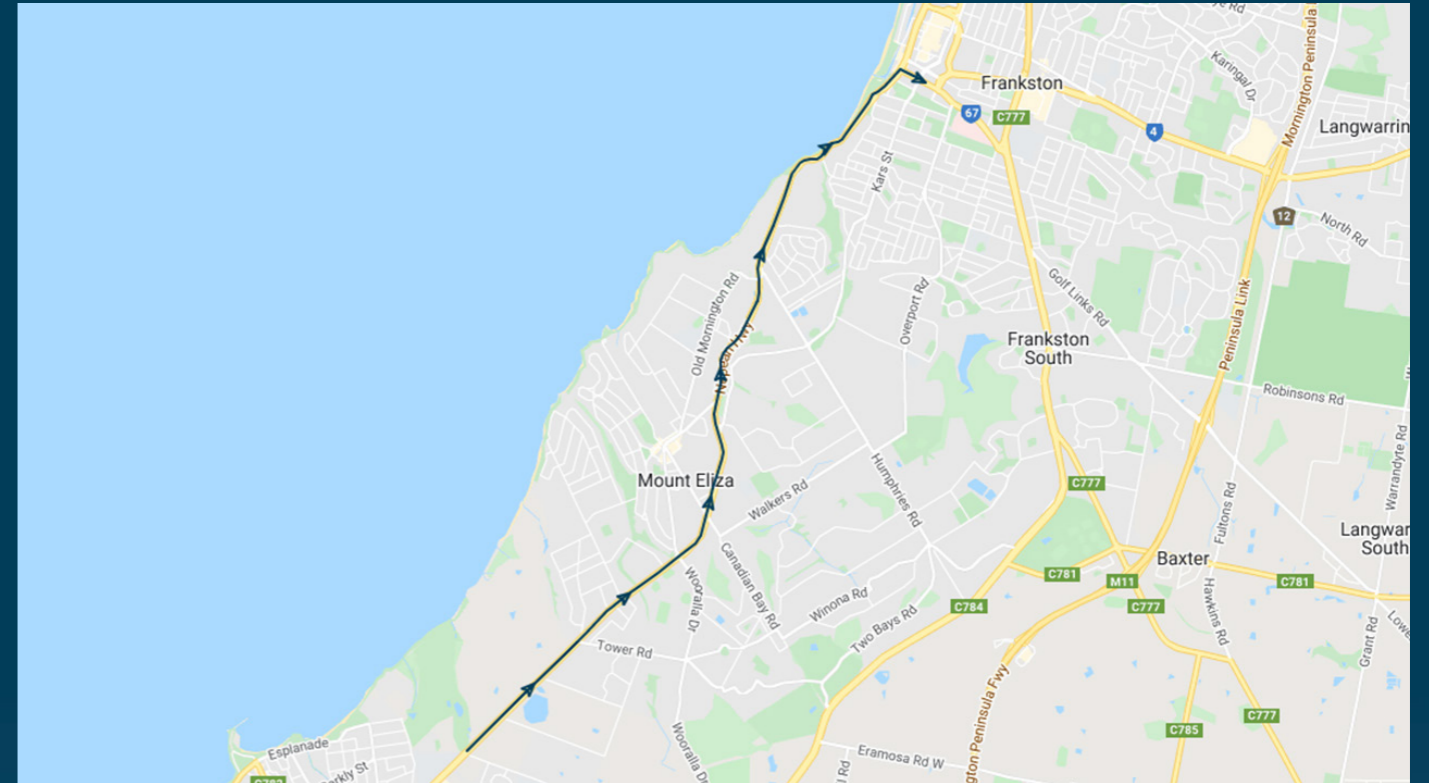

You can also download the Ventura Tracker app to view real time bus locations of all services

Padua College - Mornington Campus

Route: 1334 | Afternoon

Stop ID	Stop Name	Time	Stop ID	Stop Name	Time
12314	Oakbank Rd/Nepean Hwy	15:20			
12313	Shotton Rd/Nepean Hwy	15:21			
12312	George Vowell Institute Blind	15:22			
11346	Volitans Ave/Nepean Hwy	15:23			
11345	Kunying Rd/Nepean Hwy	15:24			
11344	Koetong Pde/Nepean Hwy	15:26			
13228	Ithaca Rd/Nepean Hwy	15:33			
11334	Bembridge Ave/Nepean Hwy	15:34			
11333	Grange Rd/Nepean Hwy	15:35			
11332	Beachside Car Park/Nepean Hwy	15:36			
11331	Grand View Gr/Nepean Hwy	15:37			
11330	Fernery Lane/Nepean Hwy	15:37			
11329	Frankston Pier/Nepean Hwy	15:38			
12395	Frankston Arts Centre/Davey St	15:40			

Padua College - Mornington Campus

Route: 1334 | Afternoon

TURN DIRECTIONS

Via Nepean Highway, right Davey Street to Frankston Arts Centre/Davey St

To view our list of live tracked services, visit www.venturabus.com.au
 Timetable Printed : 26 May 2023