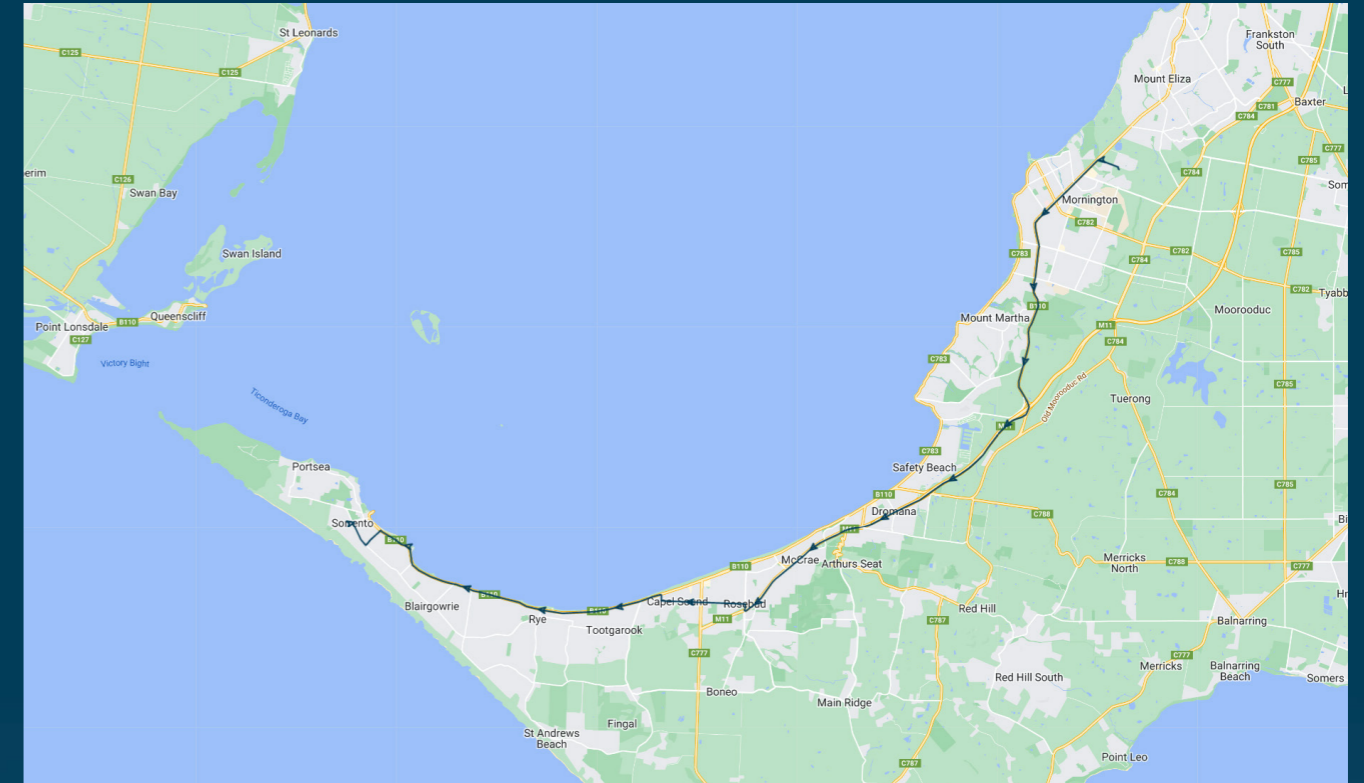

You can also download the Ventura Tracker app to view real time bus locations of all services

Padua College - Mornington Campus

Route: 3977 | Afternoon

Stop ID	Stop Name	Time	Stop ID	Stop Name	Time
44565	Padua College - Mornington Campus	15:25			
13083	Kevin St/Point Nepean Rd	16:09			
13085	Laura St/Point Nepean Rd	16:10			
13086	Shirlow Ave/Point Nepean Rd	16:11			
13088	Hygeia St/Point Nepean Rd	16:12			
13092	Dundas St/Point Nepean Rd	16:13			
13097	Flinders St/Point Nepean Rd	16:15			
13098	Tyrone Ave/Point Nepean Rd	16:16			
13099	Murray St/Point Nepean Rd	16:17			
13103	Blairgowrie Shops (Stop 36)	16:18			
13105	Blairgowrie Yacht Squadron	16:19			
13107	Hughes Rd/Point Nepean Rd	16:21			
40011	St Pauls Rd/Melbourne Rd	16:25			
12652	Sorrento (Stop 18)/Ocean Beach Rd	16:26			

Padua College - Mornington Campus

Route: 3977 | Afternoon

TURN DIRECTIONS

Depart Padua College via Oakbank Road, left Nepean Highway, right Mornington Peninsula Freeway, right Jetty Road, left Eastbourne Road, right Elizabeth Avenue, left Point Nepean Road, left St Pauls Road, right Melbourne Road, right Ocean Beach Road to Sorrento (Stop 18)