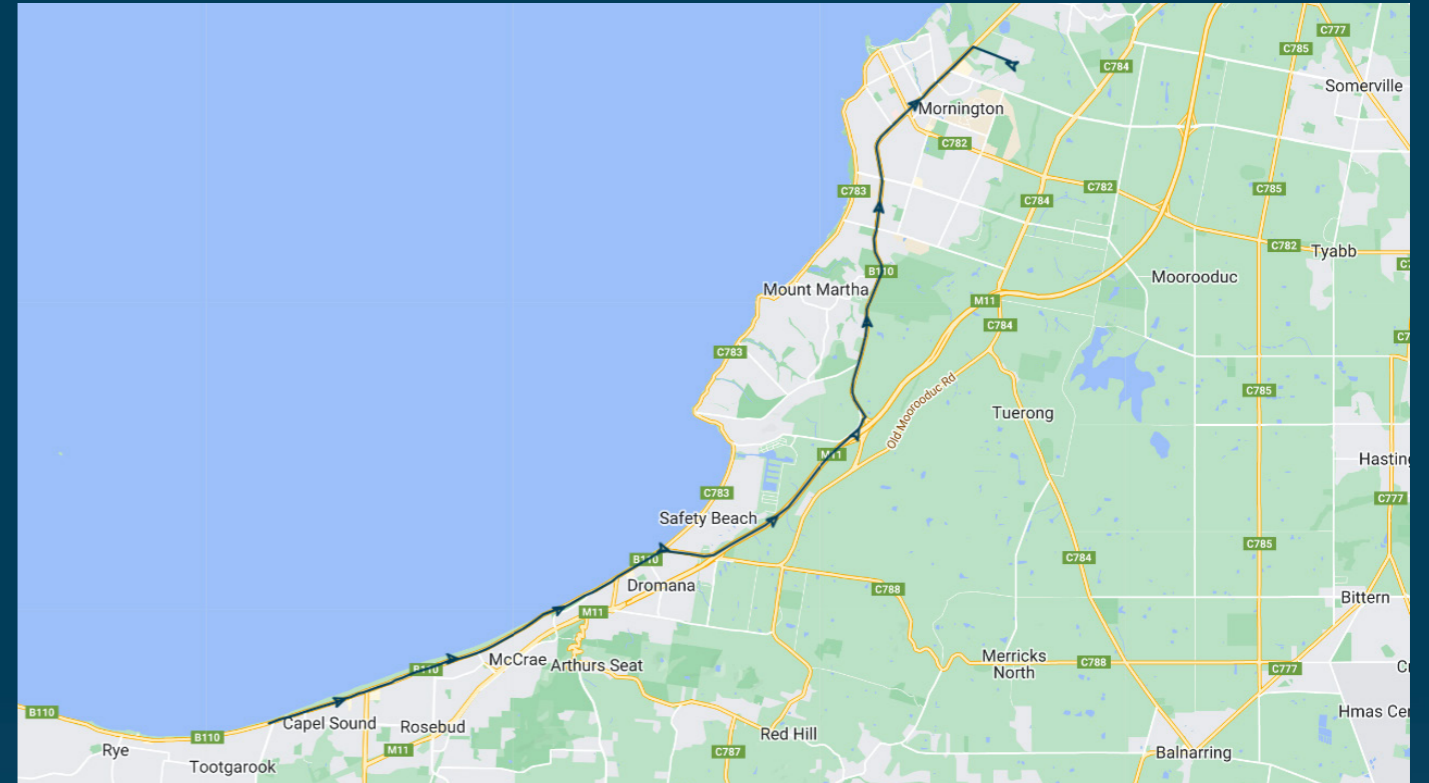

Times listed are estimated times only, it is advised to arrive at your stop earlier than the listed time to avoid missing your bus.

You can also download the Ventura Tracker app to view real time bus locations of all services

Padua College - Mornington Campus

Route: 3978 | Morning