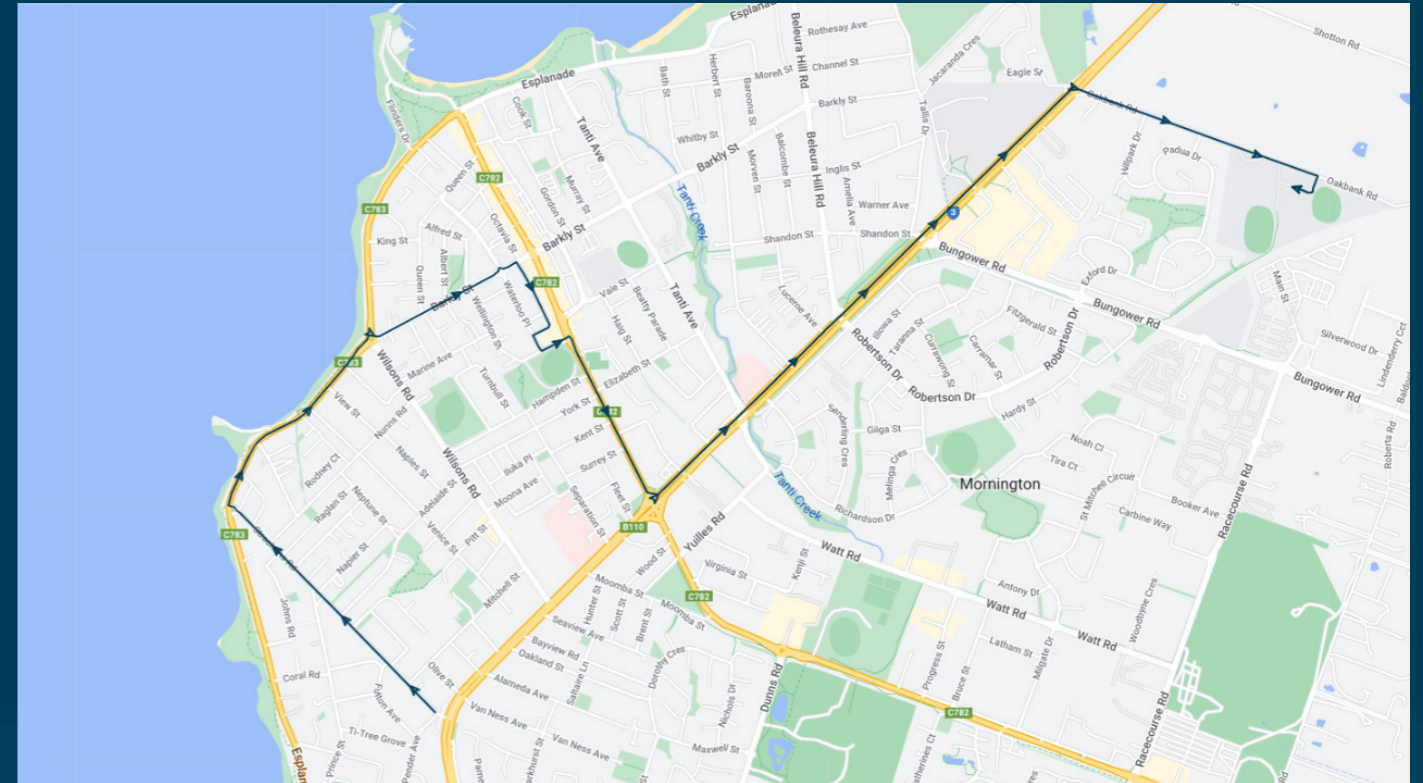

Padua College - Mornington Campus

Route: 3979 | Morning

TURN DIRECTIONS

Via Point Nepean Road, right Nepean Highway, left Dromana Parade, left Victoria Street, right Marine Drive, right Bruce Road, left Nepean Highway, right Oakbank Road to Padua College

To view our list of live tracked services, visit www.venturabus.com.au

Timetable Printed : 26 May 2023

Padua College - Mornington Campus

Route: 2457 | Morning

Stop ID	Stop Name	Time	Stop ID	Stop Name	Time
21970	Strachans Rd & Nepean Hwy	08:25			
	Strachans Road & Fleming Stret	08:27			
12327	The Esplanade & Webb Street	08:29			
	Barkly Street (Barkley Dental Group)	08:31			
13214	Main & Elizabeth Streets	08:33			
12322	Nepean Highway & Tanti Avenue	08:35			
44565	Padua Mornington	08:45			

Padua College - Mornington Campus

Route: 2457 | Morning

TURN DIRECTIONS

via Strachans Road, right Esplanade, right Barkly Street, right Barrett Lane, left Waterloo Place, left Cormwell Street, right Main Street, left Nepean Highway, right Oakbank Road to Padua College - Mornington.

You can also download the Ventura Tracker app to view real time bus locations of all services

Padua College - Mornington Campus

Route: 2453 | Morning

Stop ID	Stop Name	Time	Stop ID	Stop Name	Time
12603	Seaview Ave/Nepean Hwy	08:20			
12305	Ruth Rd/Nepean Hwy	08:20			
12739	Frances Dr/Dunns Rd	08:23			
12741	Flora Rd/Dunns Rd	08:24			
12742	Bentons Rd/Dunns Rd	08:26			
12744	Ikara St/Dunns Rd	08:28			
44565	Padua College - Mornington Campus	08:40			