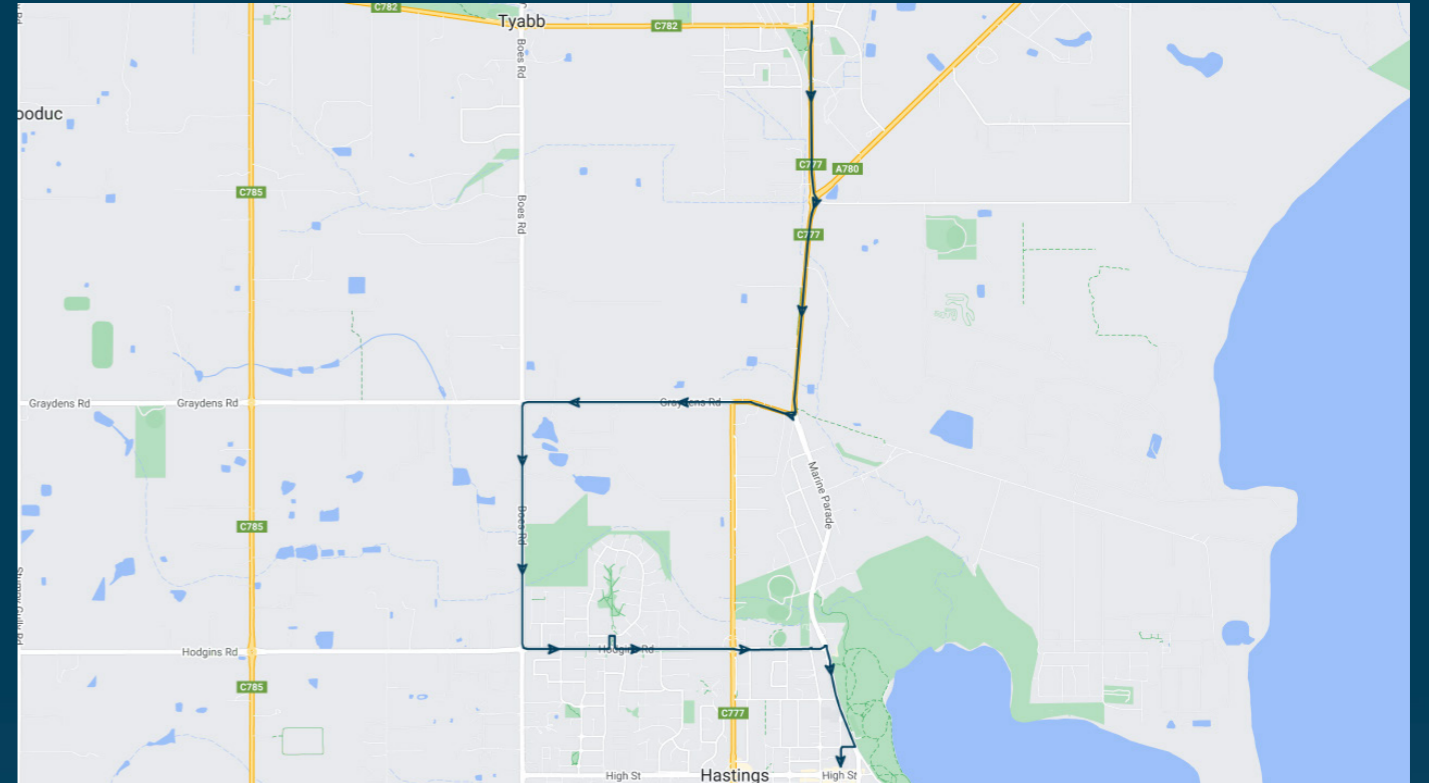

Padua College - Tyabb Campus

Route: 1328 | Morning

Stop ID	Stop Name	Time	Stop ID	Stop Name	Time
12089	Mornington-Tyabb Rd	16:02			
47114	Padua College/Frankston-Flinders Rd	16:02			
13593	West Park - Wallaroo Pl/Hodgins Rd	16:09			
13592	Michelle Dr/Hodgins Rd	16:09			
13595	Wallis Dr/Hodgins Rd	16:10			
13596	Victoria St/Hodgins Rd	16:10			
13153	King St - Hastings SC	16:12			

Padua College - Tyabb Campus

Route: 1328 | Morning

TURN DIRECTIONS

Via Frankston-Flinders Road, right Frankston-Flinders Road, onto Graydens Road, left Boes Road, left Hodgins Road, left Wallaroo Place, right Tambar Place, right Wallaroo Place, left Hodgins Road, right Marine Parade, right Church Street, left King Street to King St - Hastings SC

To view our list of live tracked services, visit www.venturabus.com.au

Times listed are estimated times only, it is advised to arrive at your stop earlier than the listed time to avoid missing your bus.

You can also download the Ventura Tracker app to view real time bus locations of all services