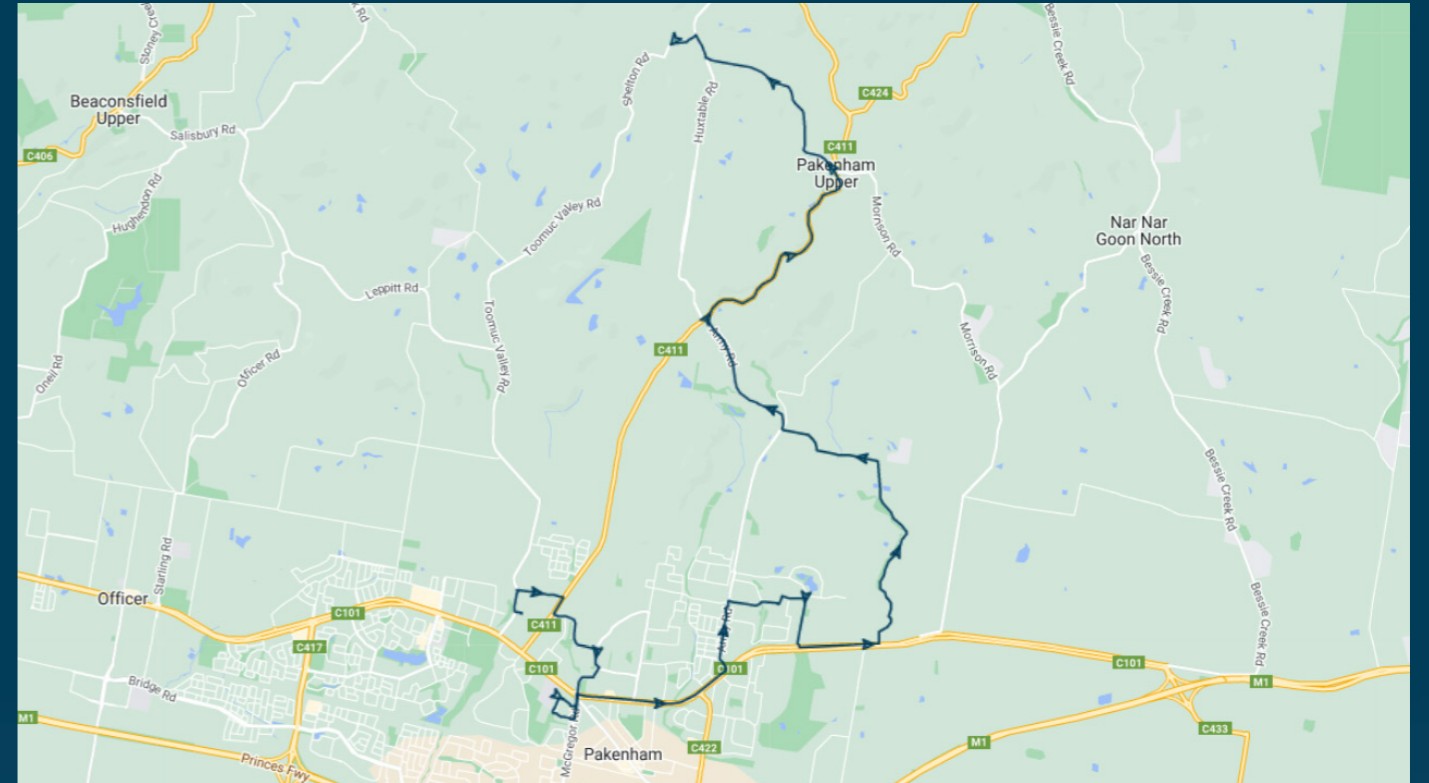

Pakenham Hills Primary School

Route: PSC08 | Afternoon

Stop ID	Stop Name	Time	Stop ID	Stop Name	Time
44588	Beaconhills College/Toomuc Valley Rd	15:30			
46629	Pakenham Sec College	15:35			
21444	Pakenham Hills PS/Army Rd	15:40			
	85 Army Settlement Rd	15:56			
44806	Reynolds Rd/Army Rd	15:59			
44807	Crosby Rd/Pakenham Rd	16:00			
	Buckland Ln/Bourkes Creek Rd	16:05			
	Shelton Rd/Bourkes Creek Rd	16:07			
	30 Shelton Rd	16:08			

Pakenham Hills Primary School

Route: PSC08 | Afternoon

TURN DIRECTIONS

Depart Beaconhills College, (R) Toomuc Valley Rd, (R) Syme Rd, (R) Pakenham Rd, (R) Balmoral Way, (R) Eagle Dr, (R) The Avenue, (Into) McGregor Rd, (R) Cunningham Cres, (L) Henty Way, (R) Pakenham Secondary College, (L) Cunningham Cres, (K) McGregor Rd, (R) Princes Hwy, (L) Army Rd, (L) Pakenham Hills Primary School, (L) Ary Rd, (R) Leigh Dr, (R) Leigh Dr, (R) Windermere Blvd, (L) Princes Hwy, (L) Deep Creek Rd, (L) Army Settlement Rd, (R) Army Rd, (R) Pakenham Rd, (L) Bourkes Creek Rd, (L) Shelton Rd

To view our list of live tracked services, visit www.venturabus.com.au

Times listed are estimated times only, it is advised to arrive at your stop earlier than the listed time to avoid missing your bus.

You can also download the Ventura Tracker app to view real time bus locations of all services