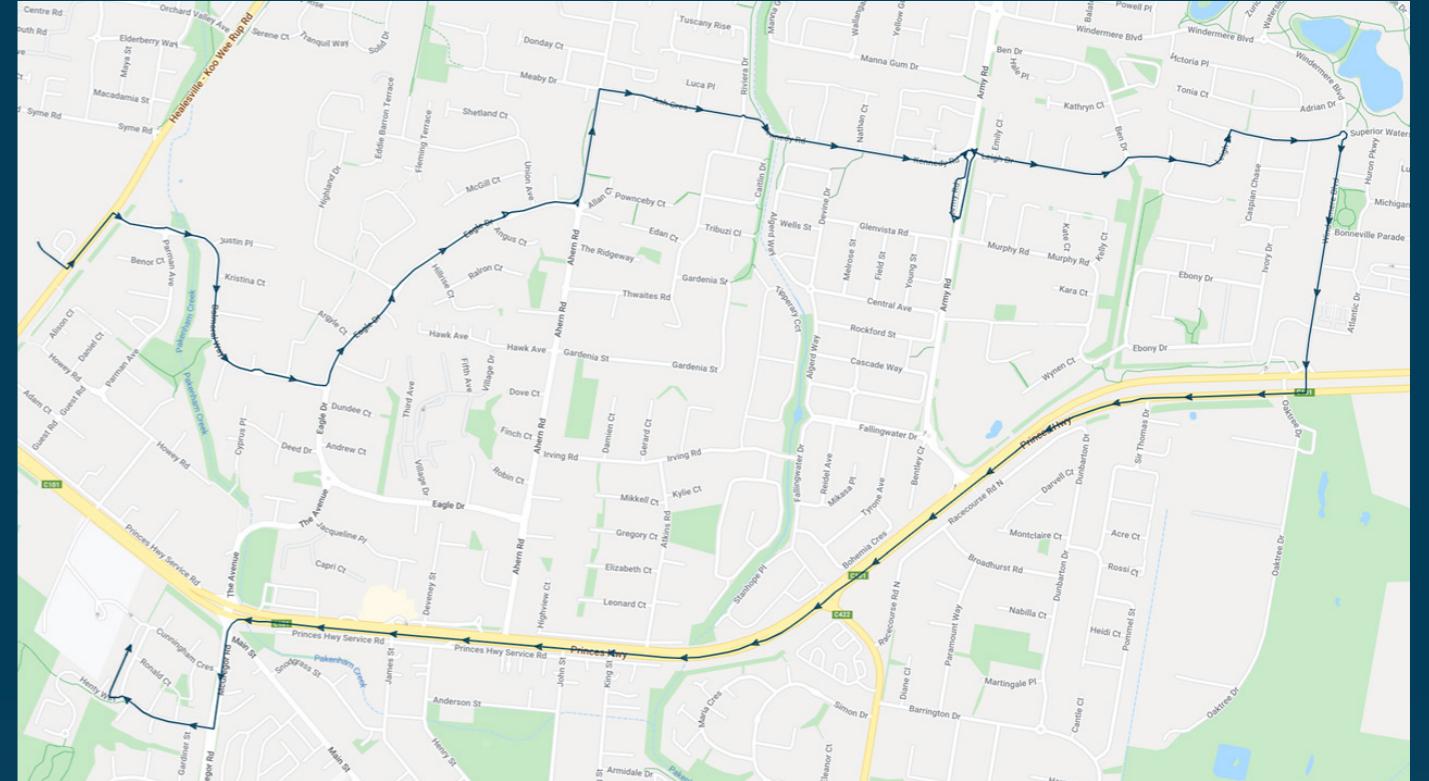

Pakenham Hills Primary School

Route: 1537 | Morning

Stop ID	Stop Name	Time	Stop ID	Stop Name	Time
46630	Beaconhills College/Pakenham Rd	08:26			
45628	Parman Ave/Balmoral Way	08:27			
45629	Settlers Hill Rise/Balmoral Way	08:28			
45630	McCaffery Rise/Balmoral Way	08:29			
45604	Argyle Ct/Eagle Dr	08:30			
45605	Union Ave/Eagle Dr	08:31			
45606	Eagle Dr/Ahern Rd	08:32			
45608	26 Ash Cres	08:33			
45863	Osborn Gr/Kennedy Rd	08:34			
21444	Pakenham Hills PS/Army Rd	08:35			
45583	Emily Cl/Leigh Dr	08:36			
45584	Ben Dr/Leigh Dr	08:37			
45586	Caspian Chase Bvd/Leigh Dr	08:38			
45587	Volta Lane/Windermere Bvd	08:39			
45588	Windermere Bvd	08:40			
45589	Army Rd/Princes Hwy	08:44			
3433	James St/Princes Hwy	08:48			
3434	McGregor Rd/Princes Hwy	08:49			
46629	Pakenham Sec College	08:50			

Pakenham Hills Primary School

Route: 1537 | Morning

TURN DIRECTIONS

Depart Beaconhills College, (L) Pakenham Rd, (R) Balmoral Way, (L) Eagle Dr, (L) Ahern Rd, (R) Ash Cres, (Into Kennedy Rd, (R) Army Rd, (U-Turn) Army Rd, (R) Leigh Dr, (R) Leigh Dr, (R) Windermere Blvd, (R) Princes Hwy, (L) McGregor Rd, (R) Cunningham Cres, (L) Henty Way, (R) Pakenham Secondary College

To view our list of live tracked services, visit www.venturabus.com.au

Times listed are estimated times only, it is advised to arrive at your stop earlier than the listed time to avoid missing your bus.