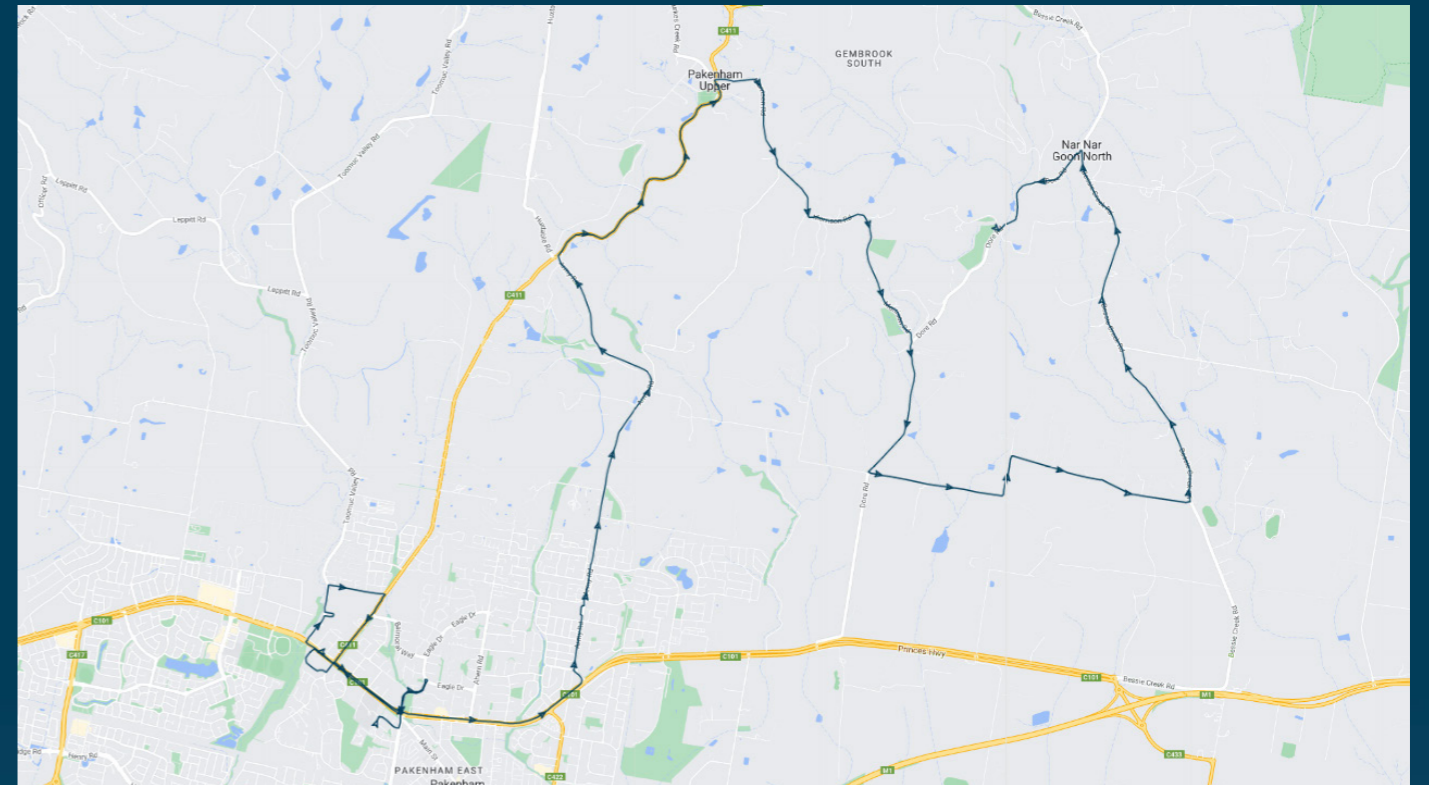

Pakenham Hills Primary School

Route: PSC10 | Afternoon

Stop ID	Stop Name	Time	Stop ID	Stop Name	Time
46629	Pakenham Sec College	15:25			
45609	St.Patrick's School/The Avenue	15:28			
44588	Beaconhills College/Toomuc Valley Rd	15:33			
	Pakenham Consolidated School	15:40			
21444	Pakenham Hills PS/Army Rd	15:50			
44804	Bellbird Cl/Army Rd	15:53			
	420 Morrison Rd	16:00			
	Gordon Rd/Morrison Rd	16:03			
	100 Morrison Rd	16:09			
	10 Morrison Rd	16:09			
	Dore Rd/Seymour Rd	16:12			
	325 Seymour Rd	16:15			
	Warner Rd/Seymour Rd	16:18			
	245 Bessie Creek Rd	16:21			
	Nar Nar Good North Hall/Dore Rd	16:25			
	Suellen Ln/Dore Rd	16:30			

Pakenham Hills Primary School

Route: PSC10 | Afternoon

TURN DIRECTIONS

Depart Pakenham Secondary College, (L) Cunningham Cres, (L) McGregor Rd, (Into) The Avenue, (U-turn) The Avenue, (R) Princes Hwy, (R) Toomuc Valley Rd, (R) Beaconhills College, (R) Toomuc Valley Rd, (R) Syme Rd, (R) Pakenham Rd, (R) Princes Hwy, (L) Rundell Way, (L) Duncan Dr, (R) Princes Hwy, (L) Army Rd, (L) Pakenham Hills Primary School, (L) Army Rd, (R) Pakenham Rd, (R) Morrison Rd, (R) Dore Rd, (L) Seymour Rd, (L) Bessie Creek Rd, (L) Dore Rd

To view our list of live tracked services, visit www.venturabus.com.au

Times listed are estimated times only, it is advised to arrive at your stop earlier than the listed time to avoid missing your bus.

You can also download the Ventura Tracker app to view real time bus locations of all services