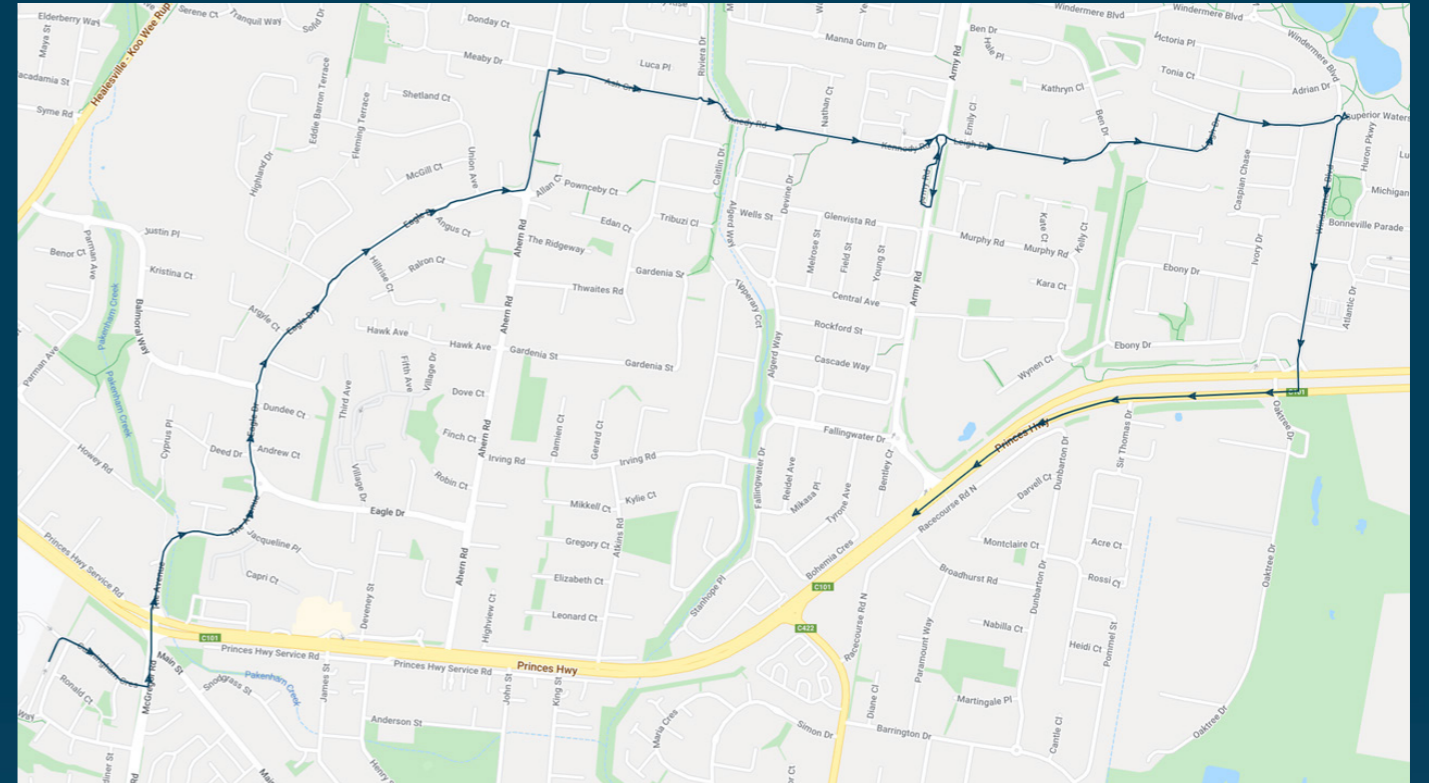

To view our list of live tracked services, visit www.venturabus.com.au

Times listed are estimated times only, it is advised to arrive at your stop earlier than the listed time to avoid missing your bus.

You can also download the Ventura Tracker app to view real time bus locations of all services

Pakenham Hills Primary School

Route: 1538 | Afternoon

Stop ID	Stop Name	Time	Stop ID	Stop Name	Time
46629	Pakenham Sec College	15:25			
45609	St.Patrick's School/The Avenue	15:27			
45604	Argyle Ct/Eagle Dr	15:29			
45605	Union Ave/Eagle Dr	15:31			
45606	Eagle Dr/Ahern Rd	15:31			
45608	26 Ash Cres	15:33			
45863	Osborn Gr/Kennedy Rd	15:33			
21444	Pakenham Hills PS/Army Rd	15:35			
45583	Emily Cl/Leigh Dr	15:35			
45584	Ben Dr/Leigh Dr	15:37			
45586	Caspian Chase Bvd/Leigh Dr	15:37			
45587	Volta Lane/Windermere Bvd	15:40			
45588	Windermere Bvd	15:40			
45589	Army Rd/Princes Hwy	15:40			

Pakenham Hills Primary School

Route: 1538 | Afternoon

TURN DIRECTIONS

Depart Pakenham Secondary College, (L) Cunningham Cres, (L) McGregor Rd, (Into) The Avenue, (Into) Eagle Dr, (L) Ahern Rd, (R) Ash Cres, (Become) Kennedy Rd, (R) Army Rd, (R) Pakenham Hills Primary School, (L) Army Rd, (R) Leigh Dr, (R) Leigh Dr, (R) Windermere Blvd, (R) Princes Hwy