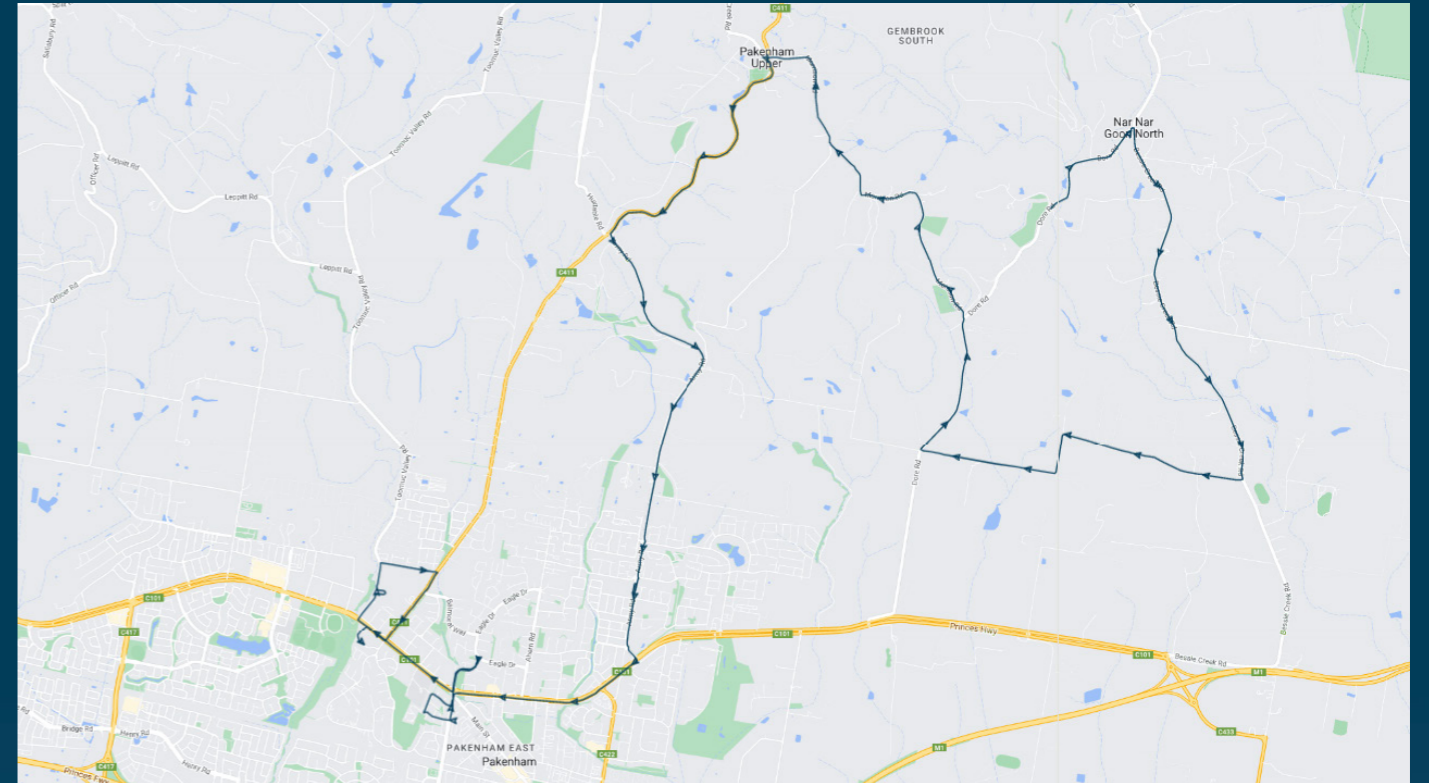

Pakenham Hills Primary School

Route: PSC10 | Morning

Stop ID	Stop Name	Time	Stop ID	Stop Name	Time
	Suellen Ln/Dore Rd	07:40			
	Nar Nar Goon North Hall/Dore Rd	07:44			
	245 Bessie Creek Rd	07:48			
	Warner Rd/Seymour Rd	07:50			
	325 Seymour Rd	07:52			
	Seymour Rd/Dore Rd	07:55			
	10 Morison Rd	07:58			
	100 Morrison Rd	08:00			
	Gordon Rd/Morrison Rd	08:02			
	General Store/Morrison Rd	08:05			
44801	Bellbird Crt/Army Rd	08:13			
21444	Pakenham Hills PS/Army Rd	08:15			
46629	Pakenham Sec College	08:20			
45609	St.Patrick's School/The Avenue	08:23			
44588	Beaconhills College/Toomuc Valley Rd	08:30			
	Pakenham Consolidated School	08:35			

Pakenham Hills Primary School

Route: PSC10 | Morning