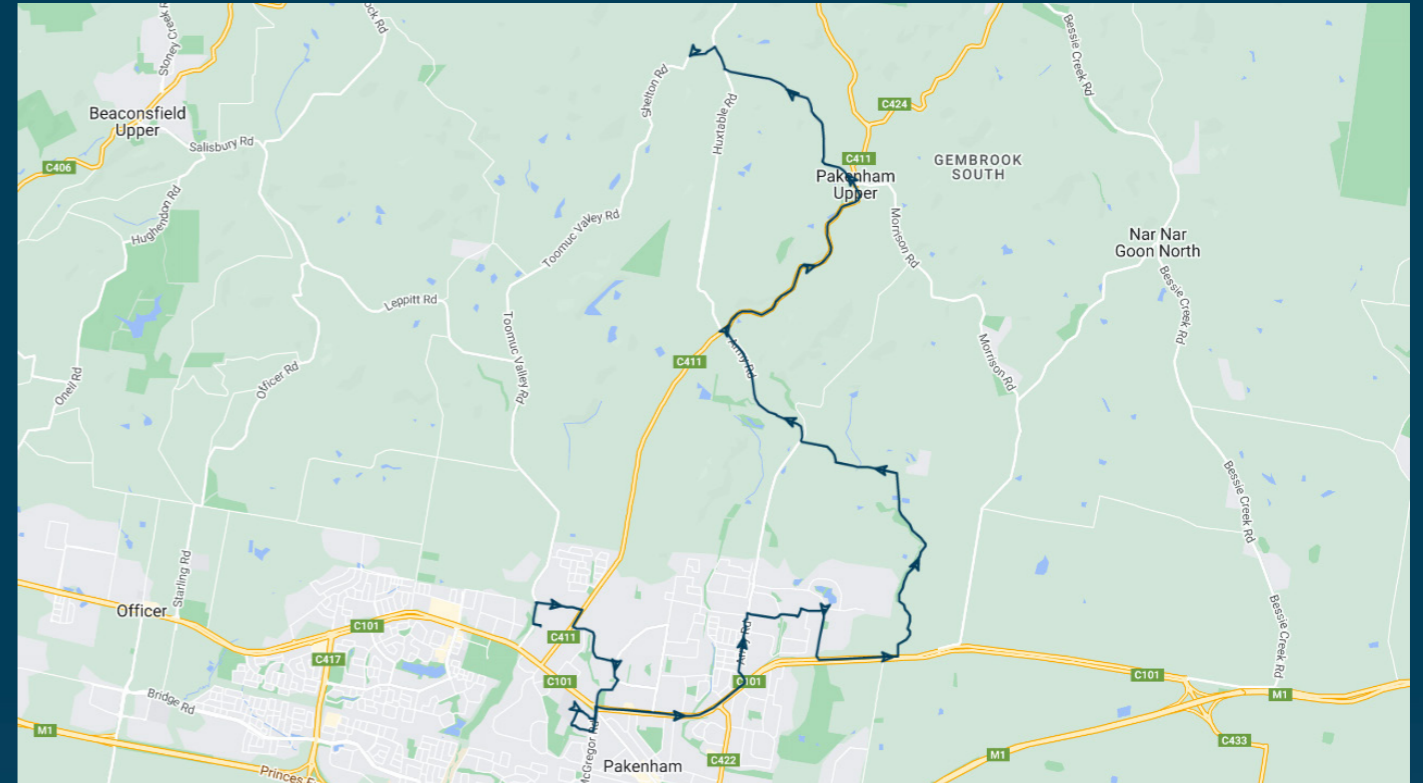

Pakenham Secondary College

Route: 5256 (SBSC) | Afternoon

Stop ID	Stop Name	Time	Stop ID	Stop Name	Time
44588	Beaconhills College/Toomuc Valley Rd	15:30			
46629	Pakenham Sec College	15:35			
21444	Pakenham Hills PS/Army Rd	15:40			
	85 Army Settlement Rd	15:56			
44806	Reynolds Rd/Army Rd	15:59			
44807	Crosby Rd/Pakenham Rd	16:00			
	Buckland Ln/Bourkes Creek Rd	16:05			
	Shelton Rd/Bourkes Creek Rd	16:07			
	30 Shelton Rd	16:08			

Pakenham Secondary College

Route: 5256 (SBSC) | Afternoon

TURN DIRECTIONS

Depart Beaconhills College via right Toomuc Rd, right Syme Rd, right Healesville-Koo Wee Rup Rd, right Balmoral Way, right Eagle Dr, right The Avenue, into McGregor Rd, right Cunningham Cres to Pakenham Secondary College, left Cunningham Cres, left McGregor Rd, right Pincas Hwy, left Army Rd, left into Pakenham Hills Primary School, left Army Rd, right Leigh Dr, right Windermere Blvd, left Princes Hwy, left Deep Creek Rd, Army Settlement Rd, right Army Rd, right Healesville-Koo Wee Rup Rd, left Bourkes Creek Rd, left Shelton Rd to 30 Shelton Rd.

To view our list of live tracked services, visit www.venturabus.com.au
Timetable Printed : 29 May 2023

Times listed are estimated times only, it is advised to arrive at your stop earlier than the listed time to avoid missing your bus.

You can also download the Ventura Tracker app to view real time bus locations of all services