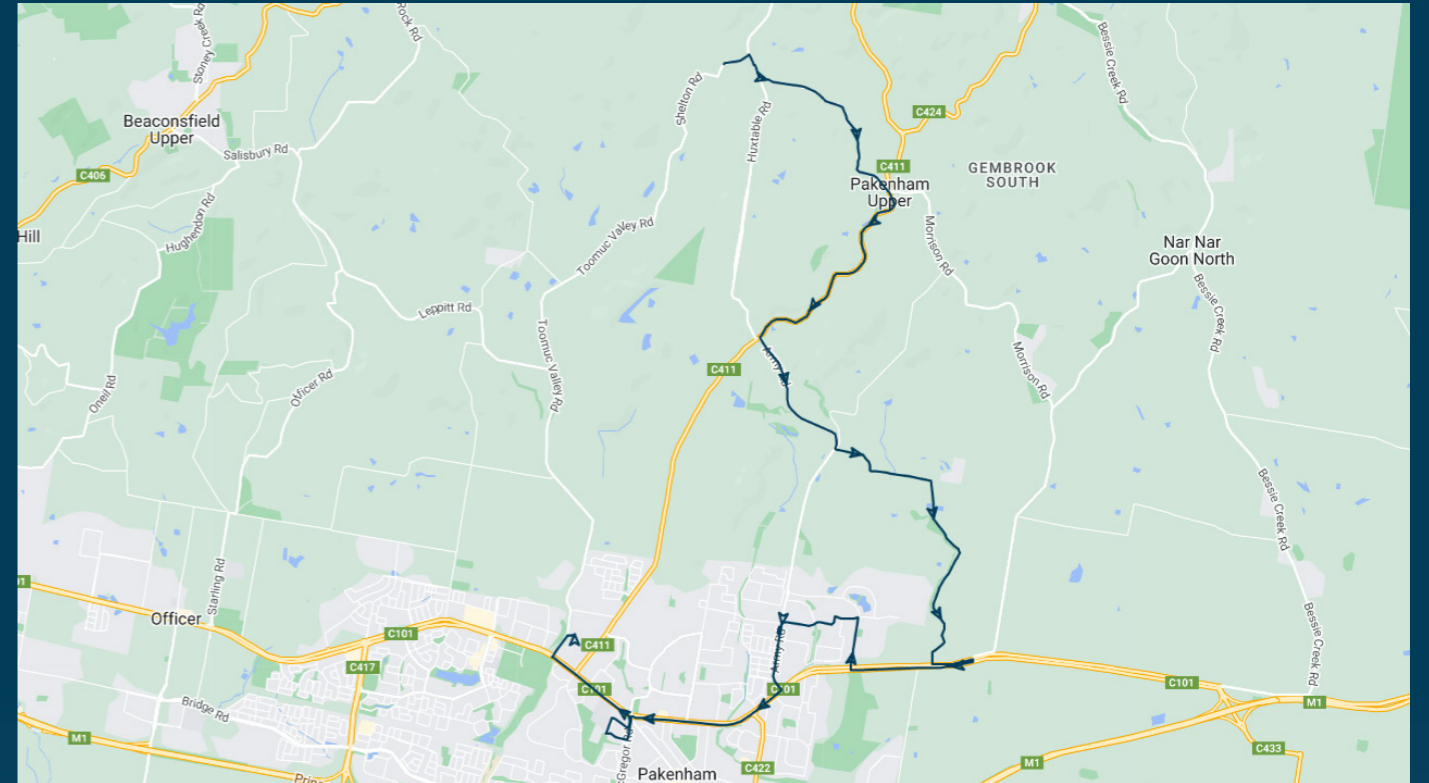

Pakenham Secondary College

Route: 5256 (SBSC) | Morning

Stop ID	Stop Name	Time	Stop ID	Stop Name	Time
	30 Shelton Rd	07:55			
	Shelton Rd/Bourkes Creek Rd	08:05			
	Buckland Ln/Bourkes Creek Rd	08:07			
	Pakenham Upper CFA	08:10			
44798	590 Pakenham Rd (44798)	08:11			
44799	Pakenham Upper General Store	08:12			
44800	Lilliput Ln/Army Rd	08:13			
	85 Army Settlement Rd	08:16			
21444	Pakenham Hills PS/Army Rd	08:25			
46629	Pakenham Sec College	08:40			
44588	Beaconhills College/Toomuc Valley Rd	08:45			

Pakenham Secondary College

Route: 5256 (SBSC) | Morning