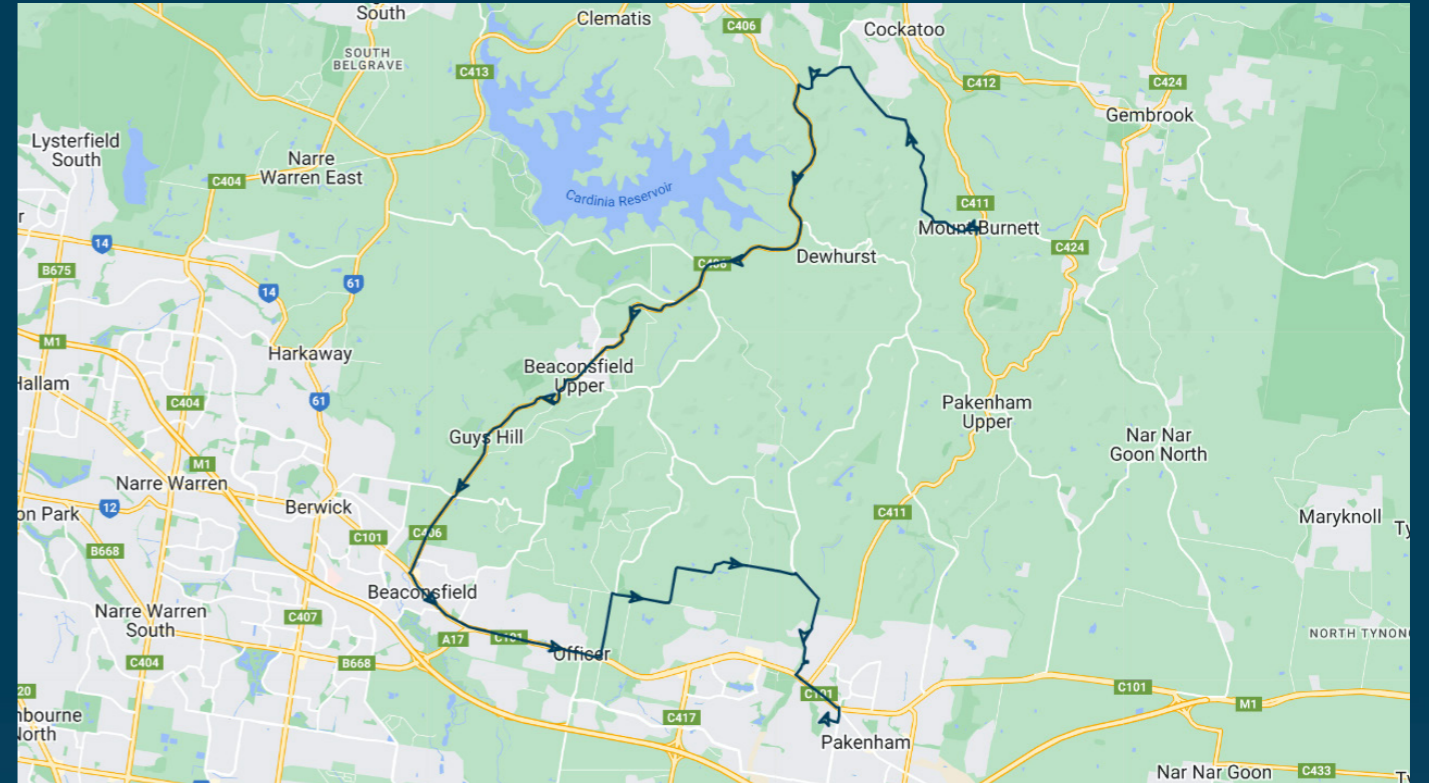

Pakenham Secondary College

Route: 5261 (SBSC) | Morning

Stop ID	Stop Name	Time	Stop ID	Stop Name	Time
	Chestnut Hill Winery/Pakenham Rd	07:32			
	Halcyon Gr/Paternoster Rd	07:38			
	Bailey Rd/Paternoster Rd	07:40			
	Ladd Sq/Beaconsfield-Emerald Rd	07:42			
	Bimbimbie Dr	07:46			
	Quamby Rd/Beaconsfield-Emerald Rd	07:56			
	Cardinia Hotel	07:58			
	Officer Rd/Browns Rd	08:08			
	Opp 317 Brown Rd	08:11			
44588	Beaconhills College/Toomuc Valley Rd	08:25			
46629	Pakenham Sec College	08:30			

Pakenham Secondary College

Route: 5261 (SBSC) | Morning

TURN DIRECTIONS

Via Pakenham Rd, left Paternoster Rd, left Beaconsfield-Emerald Rd, left Princes Hwy, left Princes Hwy, left Starling Rd, right Brown Rd, right Toomuc Valley Rd to Beaconhills College, continue Toomuc Valley Rd, left Princes Hwy, right McGregor Rd, right Cunningham Cres to Pakenham Secondary College.

To view our list of live tracked services, visit www.venturabus.com.au

Timetable Printed : 29 May 2023

Times listed are estimated times only, it is advised to arrive at your stop earlier than the listed time to avoid missing your bus.

You can also download the Ventura Tracker app to view real time bus locations of all services