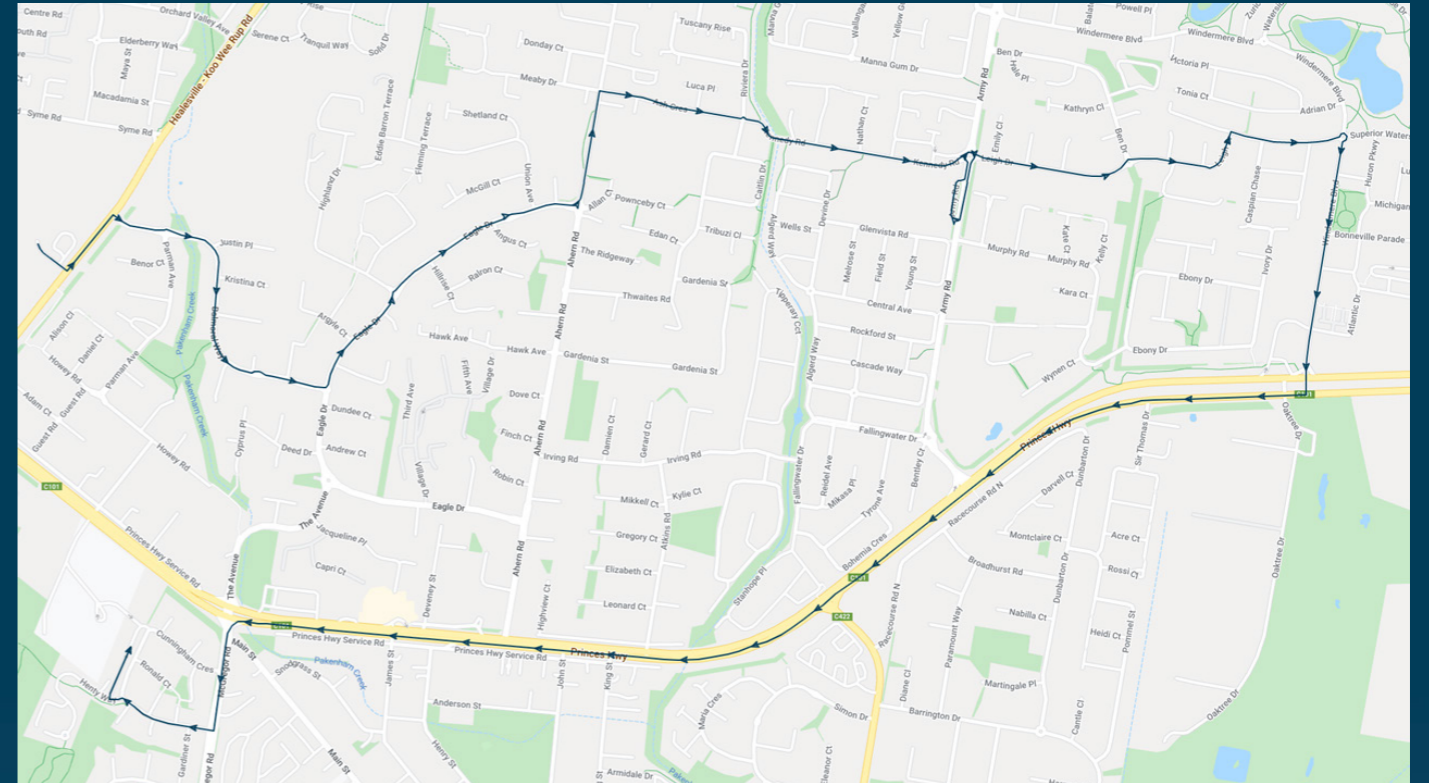

Pakenham Secondary College

Route: 1537 | Morning

Stop ID	Stop Name	Time	Stop ID	Stop Name	Time
46630	Beaconhills College/Pakenham Rd	08:26			
45628	Parman Ave/Balmoral Way	08:27			
45629	Settlers Hill Rise Rise/Balmoral Way	08:28			
45630	McCaffery Rise/Balmoral Way	08:29			
45604	Argyle Ct/Eagle Dr	08:30			
45605	Union Ave/Eagle Dr	08:31			
45606	Eagle Dr/Ahern Rd	08:32			
45608	26 Ash Cres	08:33			
45863	Osborn Gr/Kennedy Rd	08:34			
21444	Pakenham Hills PS/Army Rd	08:35			
45583	Emily Cl/Leigh Dr	08:36			
45584	Ben Dr/Leigh Dr	08:37			
45586	Caspian Chase Bvd/Leigh Dr	08:38			
45587	Volta Lane/Windermere Bvd	08:39			
45588	Windermere Bvd	08:40			
45589	Army Rd/Princes Hwy	08:44			
3433	James St/Princes Hwy	08:48			
3434	McGregor Rd/Princes Hwy	08:49			
46629	Pakenham Sec College	08:50			

Pakenham Secondary College

Route: 1537 | Morning

TURN DIRECTIONS

Depart Beaconhills College, left Pakenham Rd, right Balmoral Way, left Eagle Dr, left Ahern Rd, right Ash Cres, into Kennedy Rd, right Army Rd, u-turn Army Rd, right Leigh Dr, right Leigh Dr, right Windermere Blvd, right Princes Hwy, left McGregor Rd, right Cunningham Cres, left Henty Way, right Pakenham Secondary College