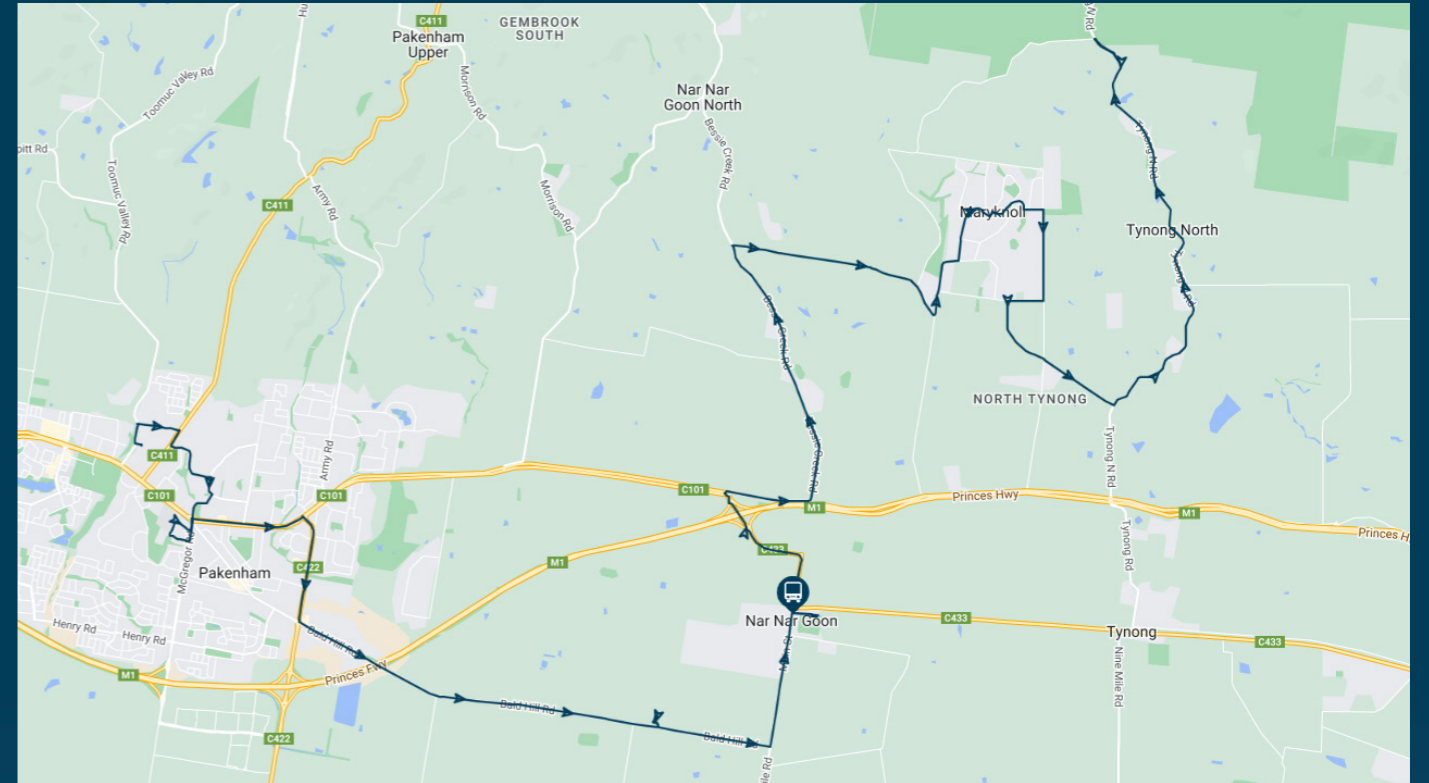

Pakenham Secondary College

Route: 5259 (SBSC) | Afternoon

Stop ID	Stop Name	Time	Stop ID	Stop Name	Time
44588	Beaconhills College/Toomuc Valley Rd	15:30			
46629	Pakenham Sec College	15:35			
	Oakview Ln/Bald Hill Rd	15:48			
	Chairo Christian College	15:49			
	Nar Nar Goon Primary School	15:55			
	265 Bessie Creek Rd	16:12			
	Croft Rd/Moore Rd	16:15			
	Yarrabubba Rd/Moore Rd	16:18			
	Moore Rd/Snell Rd	16:19			
	Wheeler Rd/Snell Rd	16:20			
	St Joseph's Church/Koolbirra Rd	16:24			
	Baroonga Rd/Battunga Rd	16:27			
	25 Bullen Rd	16:34			
	McInnes Rd/Clark Rd	16:35			
	155 Tynong North Rd	16:37			
	545 Tynong North Rd	16:46			
	586 Tynong North Rd	16:47			
	720 Tynong North Rd	16:50			

Pakenham Secondary College

Route: 5259 (SBSC) | Afternoon

TURN DIRECTIONS

Depart Beaconhills College via right Toomuc Valley Rd, right Syme Rd, right Healesville-Koo Wee Rup Rd, left Balmoral Way, right Eagle Dr, right The Avenue, into McGregor Rd, right Cunningham Cres to Pakenham Secondary College, left Cunningham Cres, left McGregor Rd, right Princes Hwy, right Healesville Koo Wee Rup Rd, left Bald Hill R, left into Chairo Christian College, left Bald Hill Rd, left Seven Mile Rd, into Main St, right Spencer St, right into Nar Nar Goon Primary School, left Spencer St, right Main St, into Nar Nar Good Rd, left Nar Nar Goon Connection Rd, right Bessie Creed Rd, right Moore Rd, left Snell Rd, into Barongarook Rd S, left Mirrabooka Rd, left Koolbirra Rd, right Girrawheen Rd, into Wirragulla Rd, right and left to Barongarook Rd N, left Battunga Rd, right Fogarty Rd, right Wheeler Rd, left Bullen Rd, left Clark Rd, left Tynong N Rd, u-turn at Pooley Rd back on Tynong Rd to 720 Tynong N Rd.

To view our list of live tracked services, visit www.venturabus.com.au
Timetable Printed : 29 May 2023

Times listed are estimated times only, it is advised to arrive at your stop earlier than the listed time to avoid missing your bus.

You can also download the Ventura Tracker app to view real time bus locations of all services