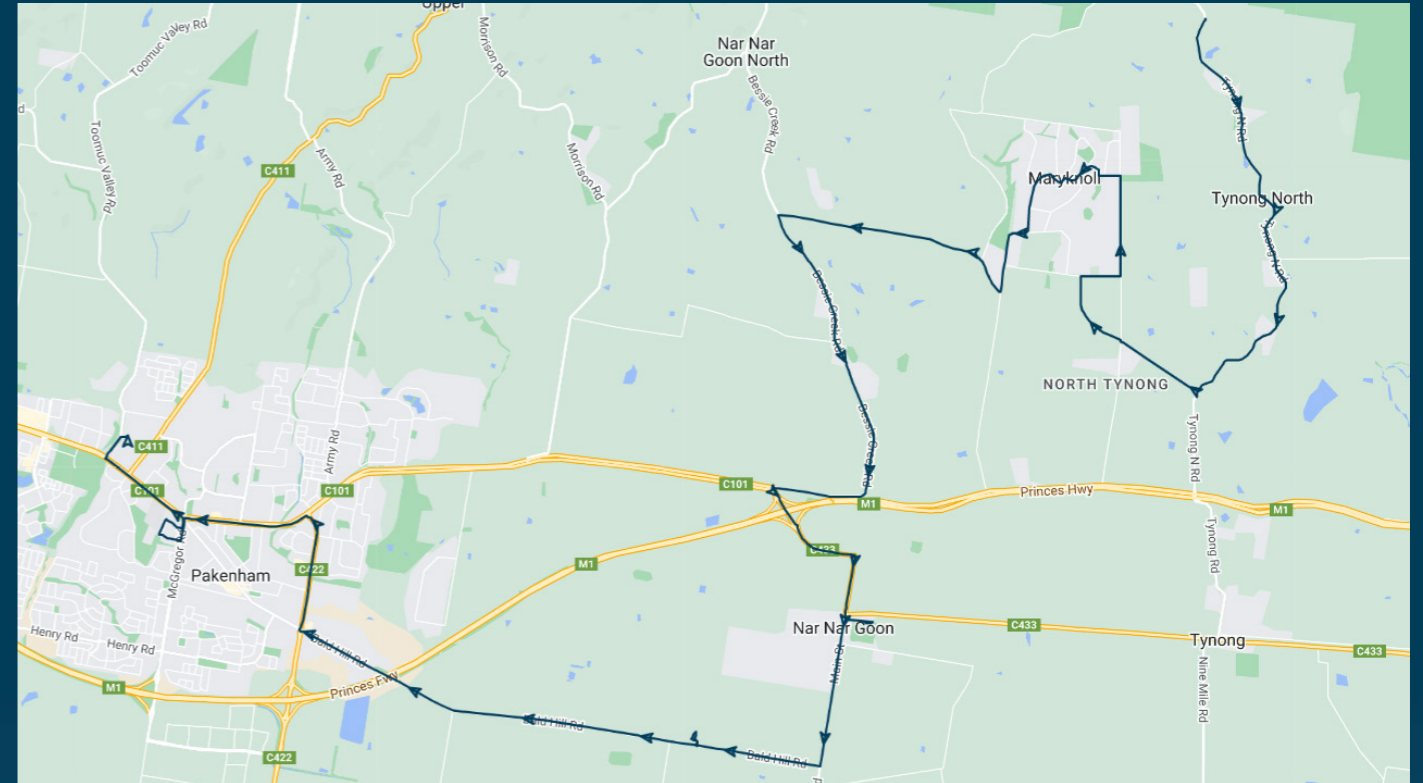

Pakenham Secondary College

Route: 5259 (SBSC) | Morning

Stop ID	Stop Name	Time	Stop ID	Stop Name	Time
	720 Tynong North Rd	07:35			
	586 Tynong North Rd	07:37			
	Mintern Rd/Tynong North Rd	07:42			
	155 Tynong North Rd	07:46			
	25 Bullen Rd	07:48			
	McInnes Rd/Clark Rd	07:47			
	Wheeler Rd/Fogarty Rd	07:50			
	Baroona Rd/Battunga Rd	07:54			
	St Joseph's Church/Koolbirra Rd	07:56			
	Wheller Rd/Snell Rd	07:59			
	250 Moore Rd	08:00			
	Bessie Creek Rd/Moore Rd	08:04			
	265 Bessie Creek Rd	08:06			
	Nar Nar Goon Primary School	08:13			
	Browning Rd/Seven Mile Rd	08:14			
	Chairo Christian College	08:18			
46629	Pakenham Sec College	08:35			
44588	Beaconhills College/Toomuc Valley Rd	08:40			

Pakenham Secondary College

Route: 5259 (SBSC) | Morning