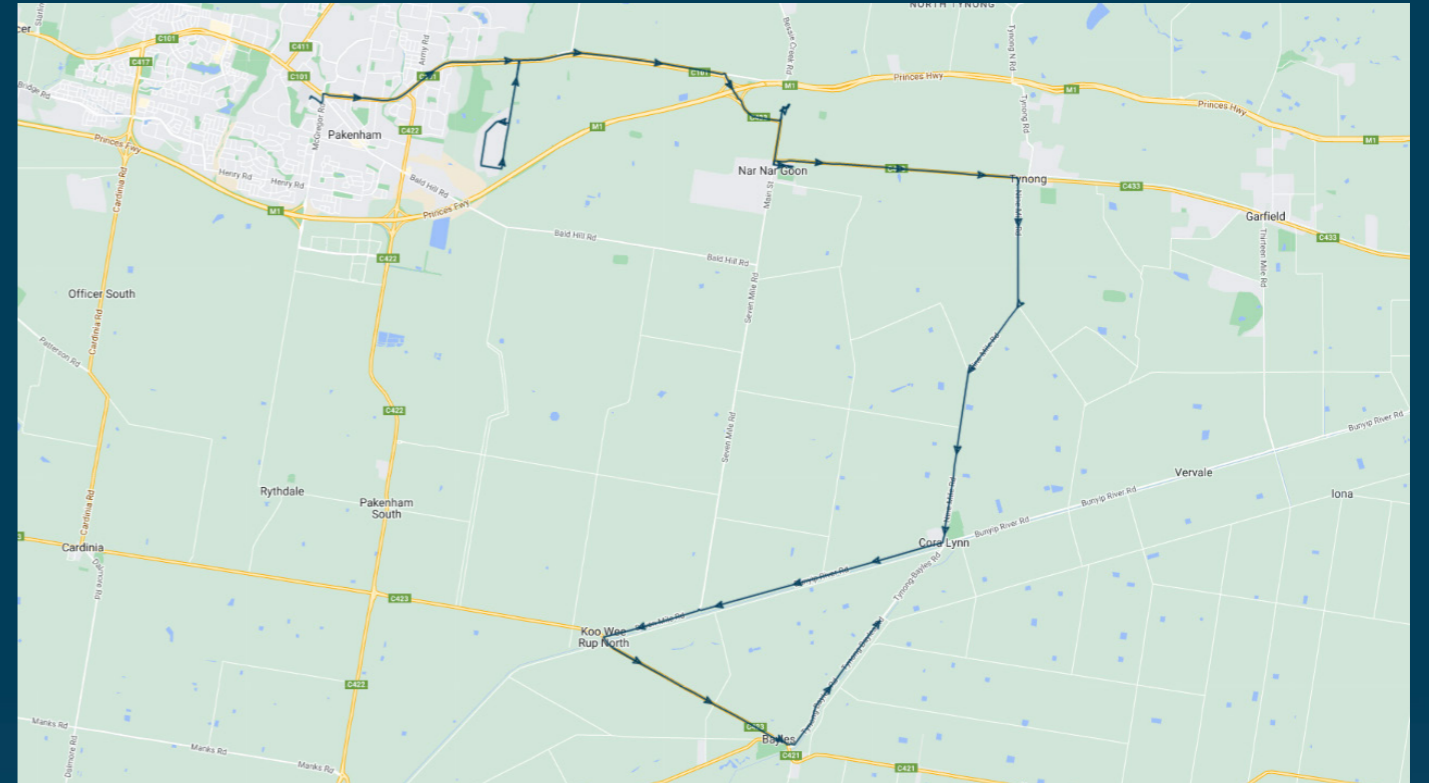

Pakenham Secondary College

Route: 5260 (SBSC) | Afternoon

Stop ID	Stop Name	Time	Stop ID	Stop Name	Time
46629	Pakenham Sec College	15:40			
	44 Pinehill Dr	15:50			
	29 Ryan Rd	15:52			
	St James Catholic Primary School	16:03			
	Nar Nar Goon Primary School	16:06			
	Lot 1 Nine Mile Rd	16:18			
	405 Nine Mile Rd	16:21			
	585 Nine Mile Rd	16:25			
	Bunyip River Rd/Nine Mile Rd	16:25			
	40 Bunyip River Rd	16:35			
	3480 Ballarto Rd	16:38			
	Tynong-Bayles Rd	16:45			
	Murray Rd/Tynong-Bayles Rd	16:50			

Pakenham Secondary College

Route: 5260 (SBSC) | Afternoon

TURN DIRECTIONS

Depart Pakenham Secondary College, left Cunningham Cres, left McGregor Rd, right Princes Hwy, right Ryan Rd, right Pinehill Rd, left Ryan Rd, right Princes Hwy, right Nar Nar Goon Connection Rd, left Nar Nar Goon Rd, right into St James Catholic Primary School, left Nar Nar Goon Rd, into Main St, left Spencer St, right into Nar Nar Goon Primary School, left Spencer St, right Main St, right Carney St, into Nar Nar goon-Longwarry Rd, right Nine Mile Rd, right Bunyip River Rd, left Seven Mile Rd, left Ballarto Rd, left Koo Wee Rup-Longwarry Rd, left Tynong-Bayles Rd to Murray Rd.

To view our list of live tracked services, visit www.venturabus.com.au
Timetable Printed : 29 May 2023

Times listed are estimated times only, it is advised to arrive at your stop earlier than the listed time to avoid missing your bus.

You can also download the Ventura Tracker app to view real time bus locations of all services