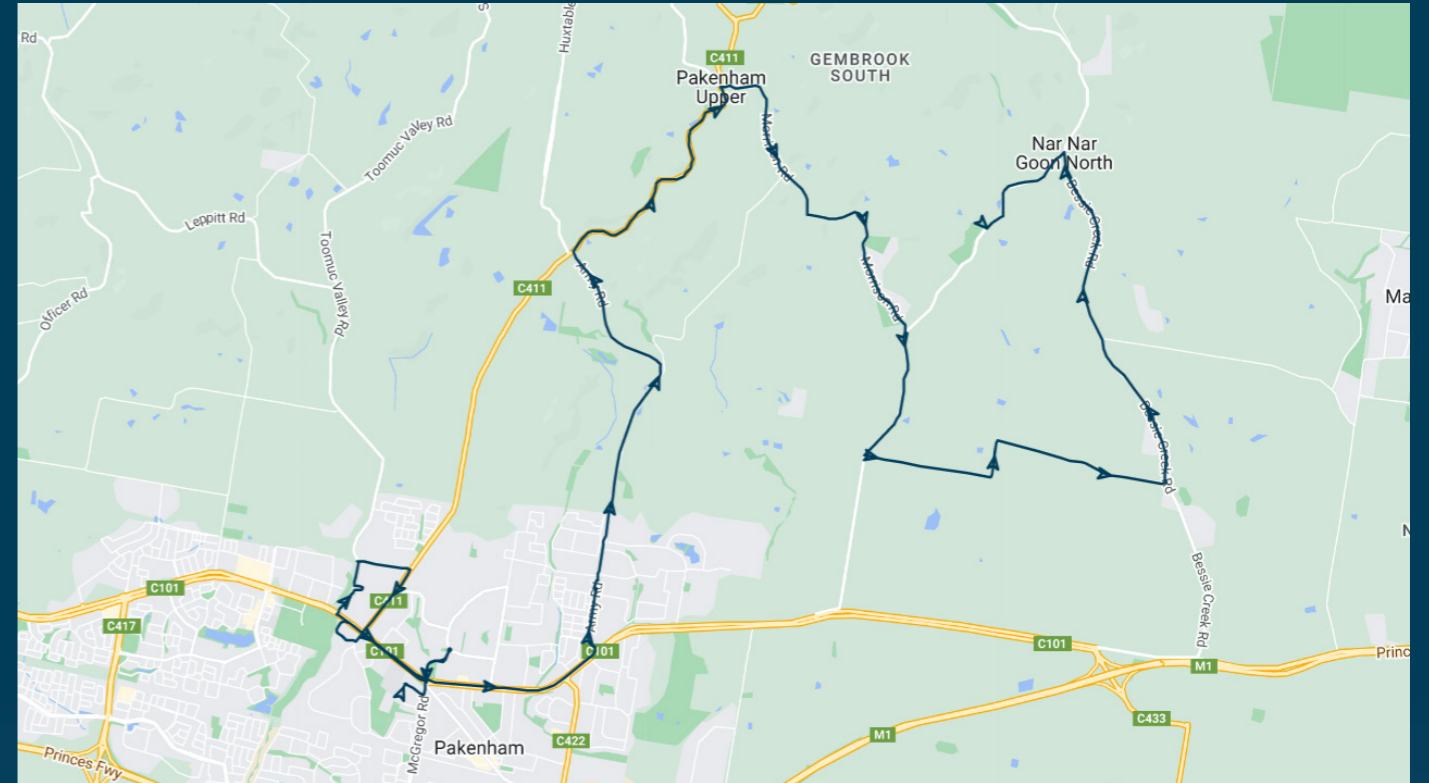

Pakenham Secondary College

Route: 5258 (SBSC) | Afternoon

Stop ID	Stop Name	Time	Stop ID	Stop Name	Time
46629	Pakenham Sec College	15:25			
45609	St.Patrick's School/The Avenue	15:28			
44588	Beaconhills College/Toomuc Valley Rd	15:33			
	Pakenham Consolidated School	15:40			
21444	Pakenham Hills PS/Army Rd	15:50			
44804	Bellbird Cl/Army Rd	15:53			
	420 Morrison Rd	16:00			
	Gordon Rd/Morrison Rd	16:03			
	100 Morrison Rd	16:09			
	10 Morrison Rd	16:09			
	Dore Rd/Seymour Rd	16:12			
	325 Seymour Rd	16:15			
	Warner Rd/Seymour Rd	16:18			
	245 Bessie Creek Rd	16:21			
	Nar Nar Good North Hall/Dore Rd	16:25			
	Suellen Ln/Dore Rd	16:30			

Pakenham Secondary College

Route: 5258 (SBSC) | Afternoon

TURN DIRECTIONS

Depart Pakenham Secondary College, left Cunningham Cres, left McGregor Rd, into The Avenue, u-turn at Eagle Dr back on The Avenue, right Princes Hwy, right Toomuc Valley Rd to Beaconhills College, right Toomuc Valley Rd, right Syme Rd, right Healesville-Koo Wee Rup Rd, right Princes Hwy, left Rundell Way to Pakenham Consolidated School, left Duncan Dr, right Princes Hwy, left Army Rd, right Pakenham Rd, right Morrison Rd, right Dore Rd, left Seymour Rd, left Bessie Creek Rd, left Dore Rd to Suellen Ln.

To view our list of live tracked services, visit www.venturabus.com.au

Timetable Printed : 29 May 2023

Times listed are estimated times only, it is advised to arrive at your stop earlier than the listed time to avoid missing your bus.

You can also download the Ventura Tracker app to view real time bus locations of all services