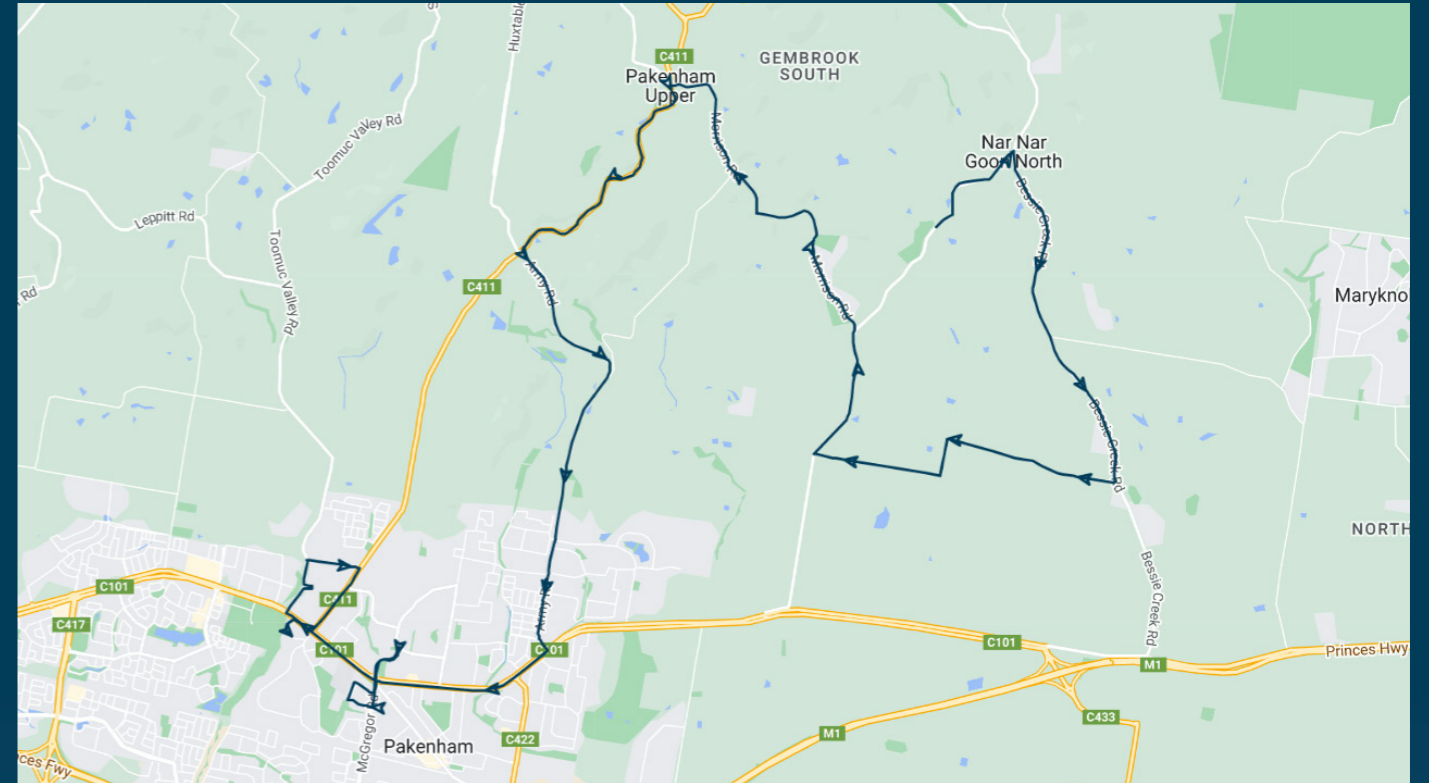

Pakenham Secondary College

Route: 5258 (SBSC) | Morning

Stop ID	Stop Name	Time	Stop ID	Stop Name	Time
	Suellen Ln/Dore Rd	07:40			
	Nar Nar Goon North Hall/Dore Rd	07:44			
	245 Bessie Creek Rd	07:48			
	Warner Rd/Seymour Rd	07:50			
	325 Seymour Rd	07:52			
	Seymour Rd/Dore Rd	07:55			
	10 Morison Rd	07:58			
	100 Morrison Rd	08:00			
	Gordon Rd/Morrison Rd	08:02			
	General Store/Morrison Rd	08:05			
44801	Bellbird Crt/Army Rd	08:13			
21444	Pakenham Hills PS/Army Rd	08:15			
46629	Pakenham Sec College	08:20			
45609	St.Patrick's School/The Avenue	08:23			
44588	Beaconhills College/Toomuc Valley Rd	08:30			
	Pakenham Consolidated School	08:35			

Pakenham Secondary College

Route: 5258 (SBSC) | Morning

TURN DIRECTIONS

Via Dore Rd, right Bessie Creek Rd, right Seymour Rd, right Dore Rd, left Morrison Rd, left Pakenham Rd, left Army Rd, right Princes Hwy, left McGregor Rd, right Cunningham Cres to Pakenham Secondary College, left Cunningham Cres, left McGregor Rd, into The Avenue, u-turn at Eagle Dr to The Avenue, right Princes Hwy, right Toomuc Valley Rd to Beaconhills College, right Toomuc Valley, right Syme Rd, right Pakeham Rd, left Princes Hwy, right Rundell Way to Pakenham Consolidated School.

To view our list of live tracked services, visit www.venturabus.com.au
Timetable Printed : 29 May 2023

Times listed are estimated times only, it is advised to arrive at your stop earlier than the listed time to avoid missing your bus.

You can also download the Ventura Tracker app to view real time bus locations of all services