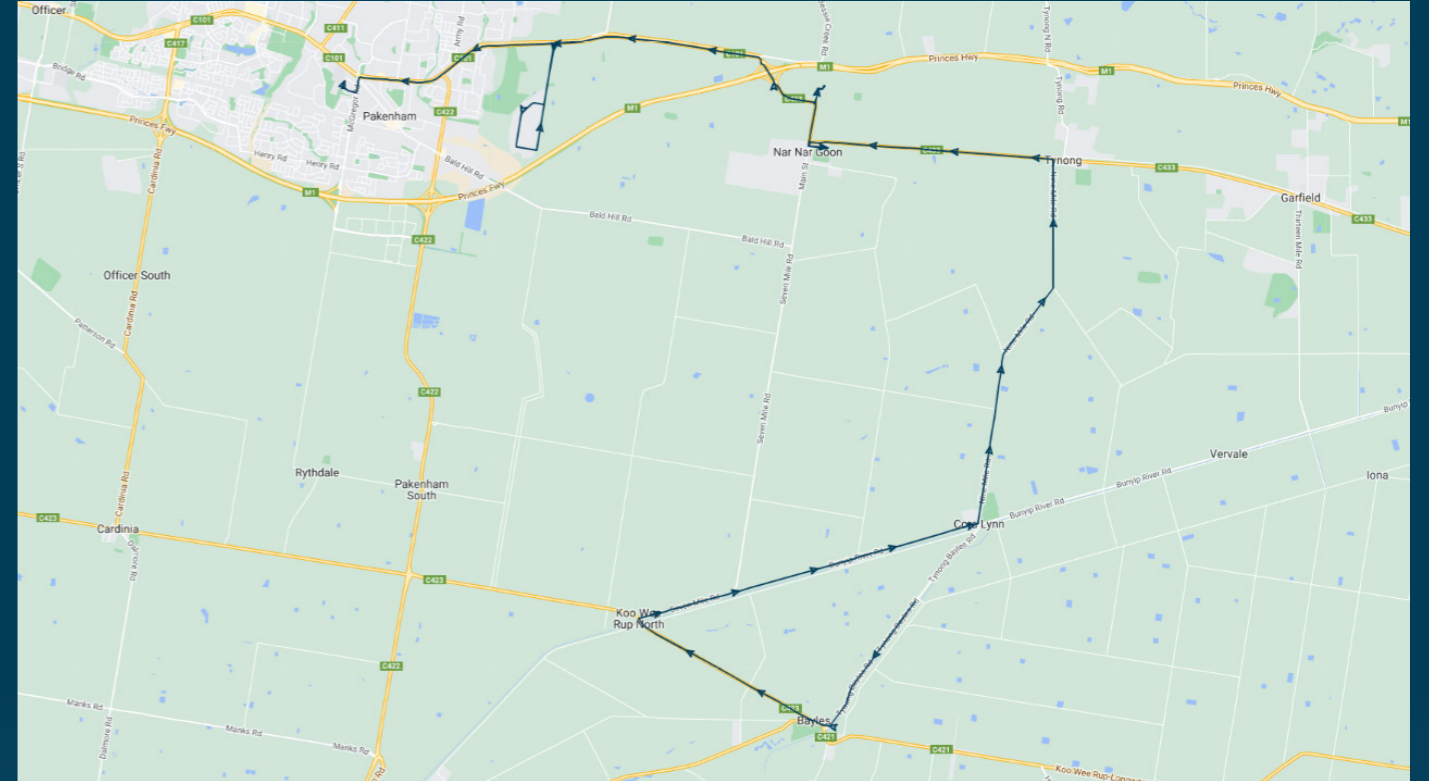

Pakenham Secondary College

Route: 5260 (SBSC) | Morning

Stop ID	Stop Name	Time	Stop ID	Stop Name	Time
	Murray Rd/Tynong-Bayles Rd	07:32			
	Bayles Recreation Reserve	07:37			
	3480 Ballarto Rd	07:41			
	40 Bunyip River Rd	07:44			
	Nine Mile Rd/Bunyip River Rd	07:52			
	585 Nine Mile Rd	07:53			
	405 Nine Mile Rd	07:57			
	Lot 1 Nine Mile Rd	07:59			
	Nar Nar Goon Primary School	08:09			
	St James Catholic Primary School	08:11			
	44 Pinehill Dr	08:23			
	29 Ryan Rd	08:25			
46629	Pakenham Sec College	08:33			

Pakenham Secondary College

Route: 5260 (SBSC) | Morning

TURN DIRECTIONS

Via Tynong-Bayles Rd, right Koo Wee Rup-Longwarry Rd, right Ballarto Rd, right Seven Mile Rd, right Bunyip River Rd, left Nine Mile Rd, left Carney St, left Main St, left Spencer St, right into Nar Nar Goon Primary School, left Spencer St, right Main St, into Nar Nar Goon Rd, right into St James Catholic Primary School, left Nar Nar Goon Rd, right Nar Nar goon Connection Rd, left Princes Hwy, left Ryan Rd, right Pinehill Dr, left Ryan Rd, left Princes Hwy, left McGregor Rd, right Cunningham Cres, left Henty Way to Pakenham Secondary College.

To view our list of live tracked services, visit www.venturabus.com.au
Timetable Printed : 29 May 2023

Times listed are estimated times only, it is advised to arrive at your stop earlier than the listed time to avoid missing your bus.

You can also download the Ventura Tracker app to view real time bus locations of all services