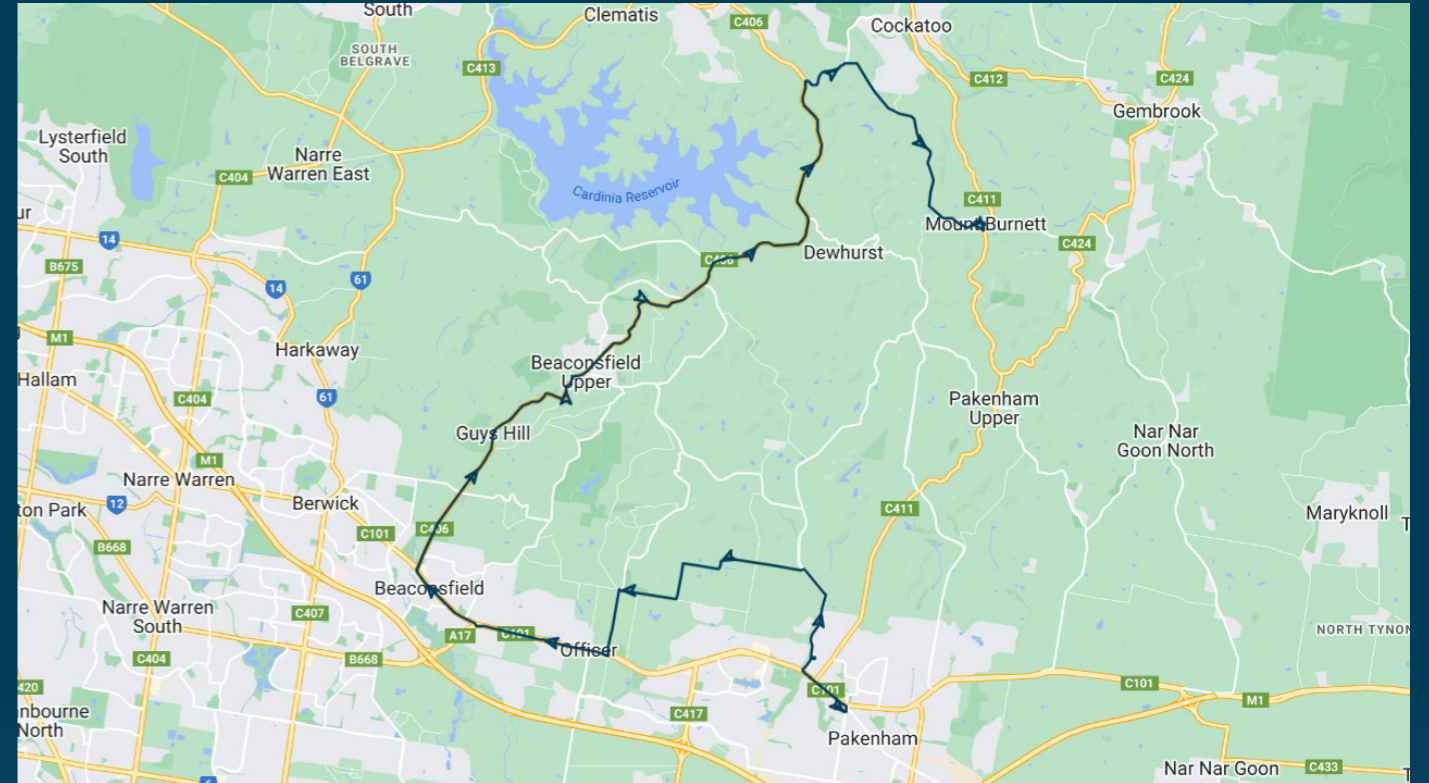

Pakenham Secondary College

Route: 5261 (SBSC) | Afternoon

Stop ID	Stop Name	Time	Stop ID	Stop Name	Time
46629	Pakenham Sec College	15:30			
44588	Beaconhills College/Toomuc Valley Rd	15:30			
	317 Brown Rd	15:41			
	Starling Rd/Brown Rd	15:43			
	Cardinia Hotel	15:53			
	Blue Vein Cafe	15:56			
	Elephant Rock	16:04			
	Ladd Sq/Beaconsfield-Emerald Rd	16:13			
	Bailey Rd/Paternoster Rd	16:14			
	Halcyon Gr/Paternoster Rd	16:16			
	Chestnut Hill Winery/Pakenham Rd	16:20			

Pakenham Secondary College

Route: 5261 (SBSC) | Afternoon