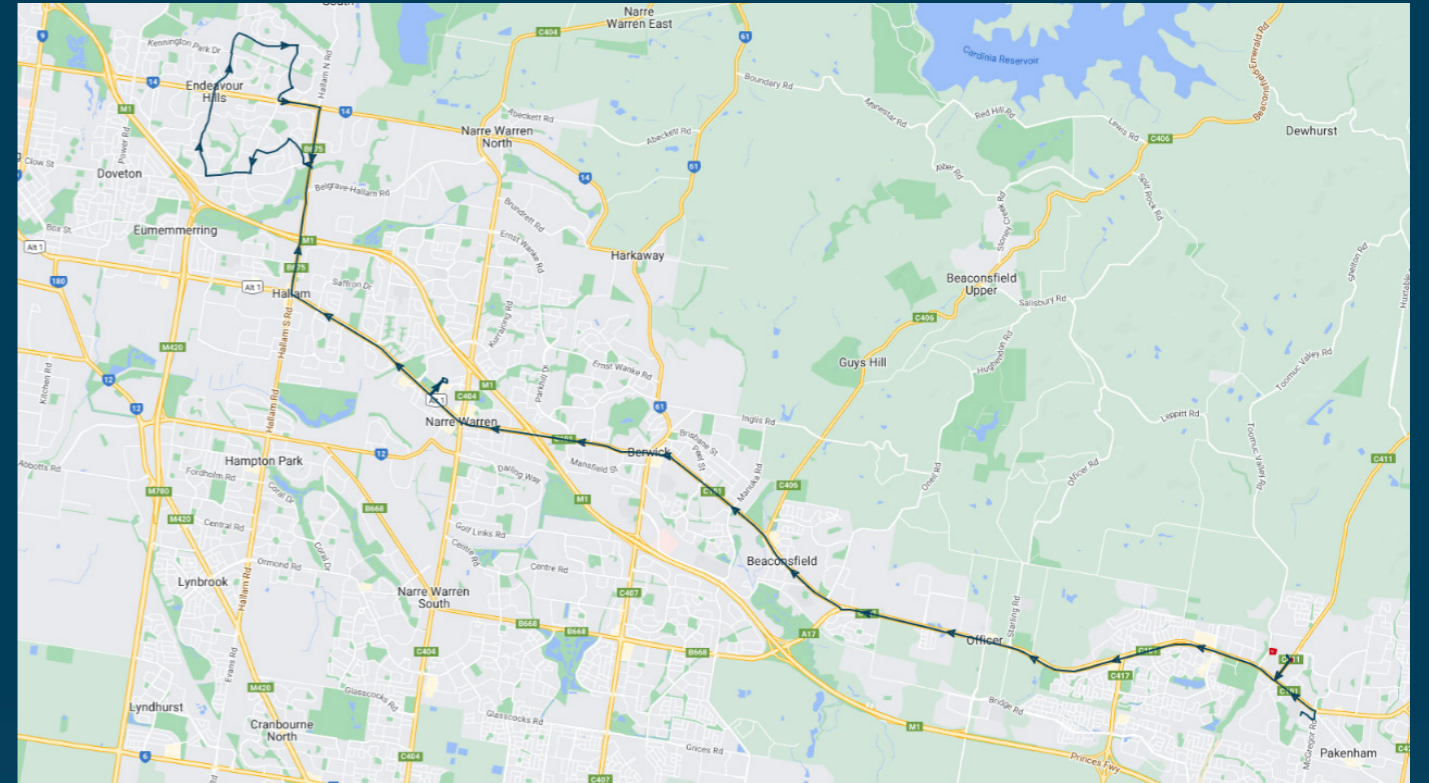

Times listed are estimated times only, it is advised to arrive at your stop earlier than the listed time to avoid missing your bus.

You can also download the Ventura Tracker app to view real time bus locations of all services

Pakenham Secondary College

Route: 1536 | Afternoon