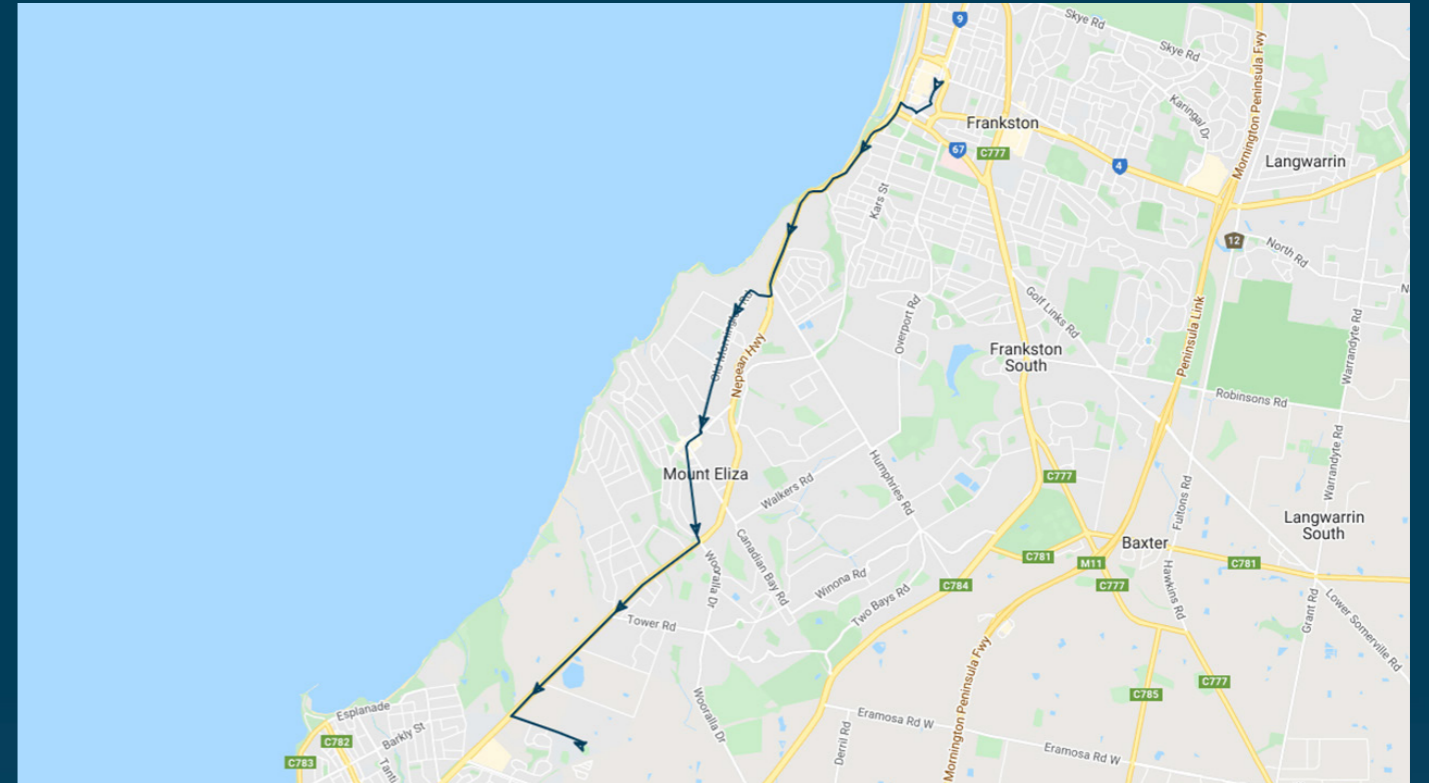

Peninsula Grammar

Route: 3986 | Morning

Stop ID	Stop Name	Time	Stop ID	Stop Name	Time
21212	Frankston Station	08:19			
11257	Nepean Highway	08:21			
11258	Fernery Lane	08:24			
11259	Grand View Grove	08:25			
11260	Plummer Avenue	08:26			
11261	Grange Road	08:28			
11262	Bembridge Avenue	08:29			
12580	Ithaca Road	08:30			
11264	Daveys Bay Road	08:33			
11265	Jacksons Road	08:34			
11266	Toorak College	08:36			
11267	Old Mornington Road	08:36			
11268	Barton Drive	08:37			
11269	Mt Eliza SC	08:38			
11271	Coonara Avenue	08:41			
11272	Peninsula Grammar	08:42			
11273	Peninsula Grammar	08:42			
11274	Kunyang Road	08:43			
11275	Volitans Avenue	08:44			
11276	George Vowell Institute Blind	08:46			
11277	Shotton Road	08:47			
44565	Padua College	08:51			

Times listed are estimated times only, it is advised to arrive at your stop earlier than the listed time to avoid missing your bus.

You can also download the Ventura Tracker app to view real time bus locations of all services

Peninsula Grammar

Route: 3986 | Morning