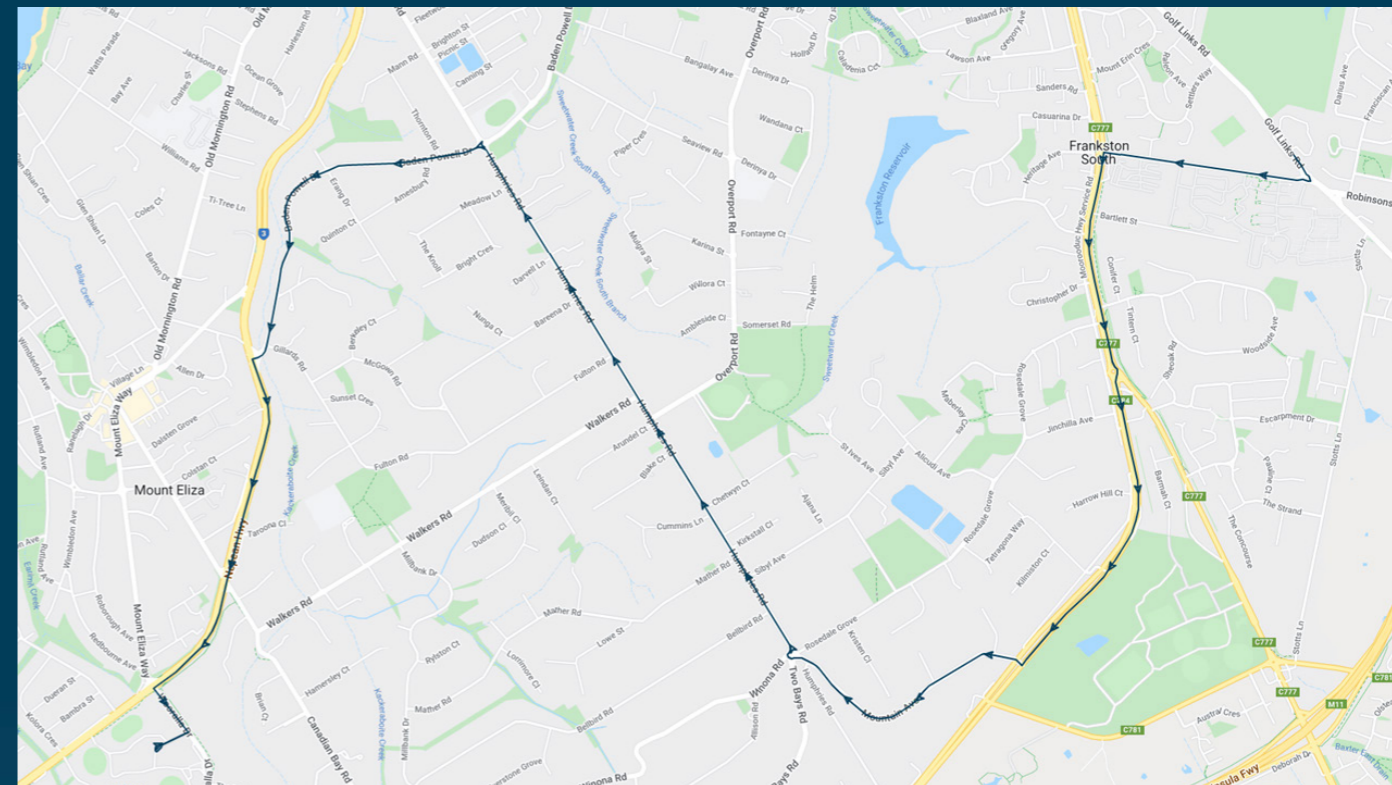

Peninsula Grammar

Route: 2455 | Morning

Stop ID	Stop Name	Time	Stop ID	Stop Name	Time
11140	Frankston Golf Club	08:15			
14350	Mount Erin College	08:15			
12600	Robinsons Road	08:17			
12601	Rosedale Gr	08:18			
44568	The Peninsula School	08:36			

Peninsula Grammar

Route: 2455 | Morning

TURN DIRECTIONS

Via Golf Links Road, right Robinsons Road, left Frankston-Flinders Road, left Frankston-Flinders Road, right Moorooduc Highway, left Mountain Avenue, right Humphries Road, left Baden Powell Drive, left Nepean Highway, left Wooralla Drive

You can also download the Ventura Tracker app to view real time bus locations of all services

Peninsula Grammar

Route: 2498 | Morning

Stop ID	Stop Name	Time	Stop ID	Stop Name	Time
12344	Devon Court	07:50	12318	Carramar Street	08:14
12343	Durham Court	07:50	12317	Fitzgerald Street	08:15
12342	Kinross Street	07:51	21974	Taranna Street	08:16
12341	Dominion Road	07:52	12315	Bungower Road	08:17
12340	Latrobe Drive	07:53	12314	Oakbank Road	08:19
12339	Moore Street	07:54	12313	Shotton Road	08:20
12338	Bay Road	07:55	12312	George Vowell Institute Blind	08:21
12337	Coolangatta Road	07:56	11346	Volitans Avenue	08:22
12336	Alice Street	07:57	11345	Kunying Road	08:23
23446	Augusta Street	07:57	11344	Koetong Parade	08:24
12334	Hawker Street	07:58	44568	The Peninsula School	08:25
12333	Craigie Road	07:58			
12332	Shanns Avenue	07:59			
12331	Bentons Road	08:00			
12330	Fossil Beach	08:01			
12329	Esplanade	08:03			
12328	King Georges Avenue	08:04			
12327	Webb Street	08:05			
12326	Williams Road	08:06			
12325	Townsend Lane	08:07			
12324	Mornington Park	08:08			
23448	Ross Street	08:08			
23447	Barkly Street	08:09			
13213	The Bays Hospital	08:10			
13214	York St	08:11			
13215	Surrey St	08:11			
12323	Spray Street	08:12			
12322	Tanti Avenue	08:13			
12321	Illowa Street	08:14			
12320	Jacana Street	08:14			
12319	Mornington Park PS	08:14			