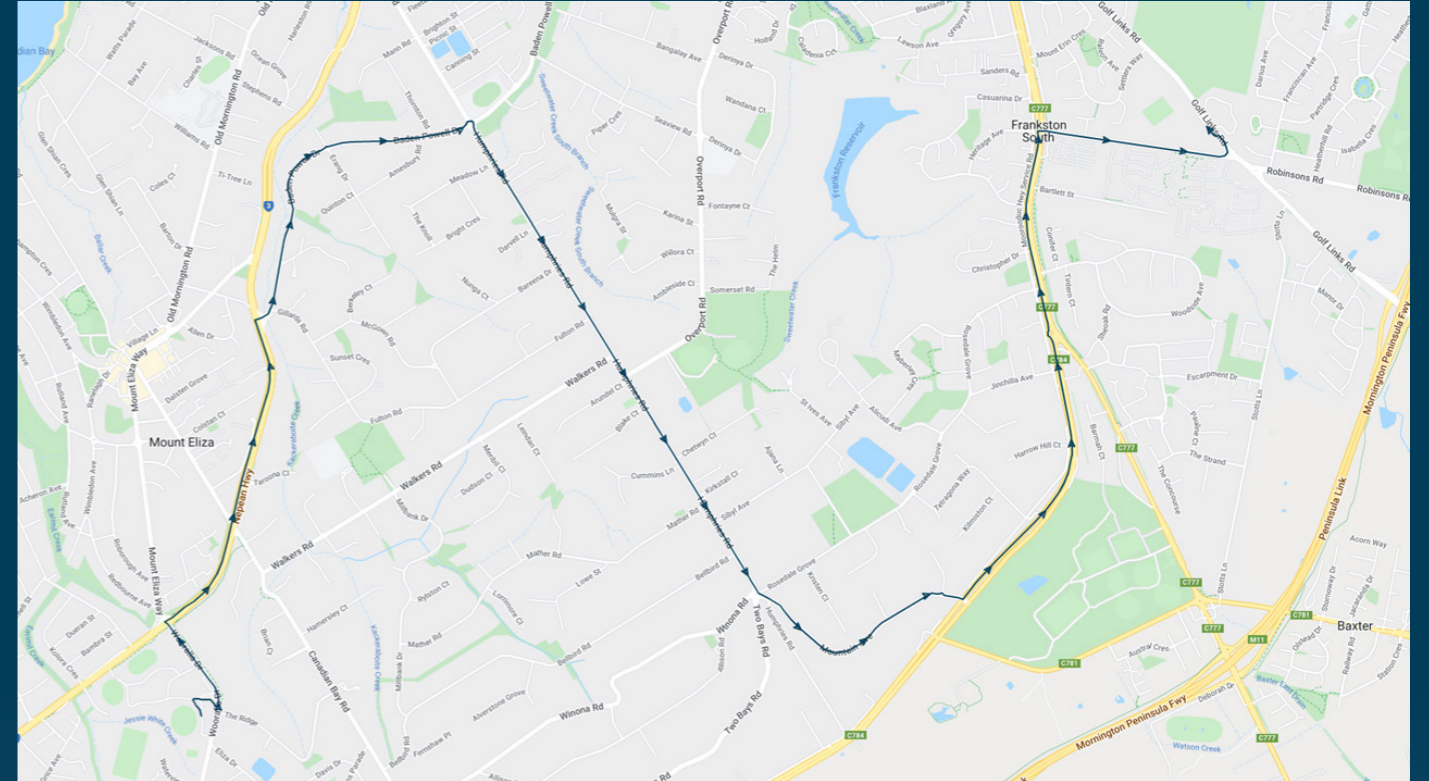

To view our list of live tracked services, visit www.venturabus.com.au

Peninsula Grammar

Route: 2455 | Afternoon

Stop ID	Stop Name	Time	Stop ID	Stop Name	Time
44568	The Peninsula School	16:05			
13345	Blake Court	16:19			
13347	Kirkstall Close	16:20			
13348	Sibyl Avenue	16:21			
13355	Rosedale Gr	16:29			
13615	Robinsons Road	16:30			
11034	Mount Erin College	16:33			
38087	Settlers Way	16:35			

Peninsula Grammar

Route: 2455 | Afternoon

TURN DIRECTIONS

Via Wooralla Drive, right Nepean Highway, right Baden Powell Drive, right Humphries Road, left Mountain Avenue, left Moorooduc Highway, right Frankston-Flinders Road, right Robinsons Road, left Golf Links Road