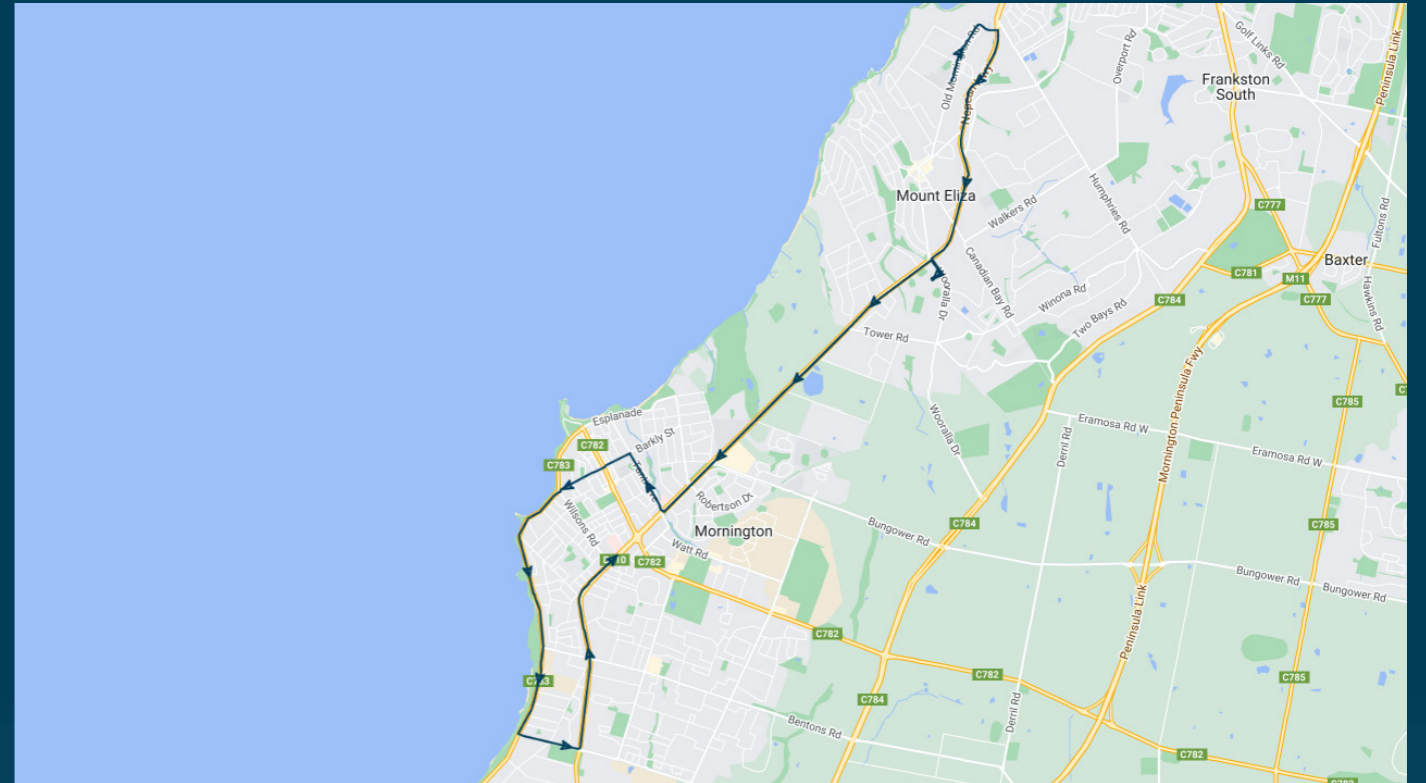

You can also download the Ventura Tracker app to view real time bus locations of all services

Peninsula Grammar

Route: 2465 | Afternoon

Stop ID	Stop Name	Time	Stop ID	Stop Name	Time
11337	Stephens Rd/Old Mornington Rd	15:40	13206	Strachans Rd/Nepean Hwy	16:10
11336	Daveys Bay Rd/Old Mornington Rd	15:40	12734	Wills St/Nepean Hwy	16:10
44568	Peninsula Grammar	15:50	22472	Wilsons Rd/Nepean Hwy	16:10
11272	Peninsula Grammar/Nepean Hwy	15:50			
11273	Peninsula Grammar/Nepean Hwy	15:50			
11274	Kunyang Rd/Nepean Hwy	15:51			
11275	Volitans Ave/Nepean Hwy	15:52			
11276	George Vowell Institute Blind	15:53			
11277	Shotton Rd/Nepean Hwy	15:54			
11278	Oakbank Rd/Nepean Hwy	15:55			
11279	Bunnings/Nepean Hwy	15:56			
12592	Bungower Rd/Nepean Hwy	15:56			
12593	Robertson Dr/Nepean Hwy	15:57			
21599	Government Rd/Tanti Ave	15:58			
21597	Elizabeth St/Tanti Ave	15:58			
21595	Mornington PS/Tanti Ave	15:58			
21552	Murray St/Barkly St	15:58			
23011	Barkly St Bus Interchange	15:58			
21554	Albert St/Barkly St	15:59			
11290	Williams Rd/Esplanade	16:00			
11291	Webb St/Esplanade	16:00			
11292	Strachans Rd/Esplanade	16:01			
11293	Johns Rd/Esplanade	16:02			
11294	Fossil Beach/Esplanade	16:03			
11295	Bentons Rd/Esplanade	16:04			
11296	Shanns Ave/Esplanade	16:05			
11297	Craigie Rd/Esplanade	16:06			
13202	Craigie Rd/Nepean Hwy	16:07			
13203	Craigcare Nursing Home/Nepean Hwy	16:07			
13204	Green Island Ave/Nepean Hwy	16:08			
13205	Ruth Rd/Nepean Hwy	16:09			

Peninsula Grammar

Route: 2465 | Afternoon

TURN DIRECTIONS

Via Old Mornington Road, right Nepean Highway, left Wooralla Drive, right into Peninsula Grammar, left Wooralla Drive, left Nepean Highway, right Tanti Avenue, left Barkly Street, left Esplanade, left Craigie Road, left Nepean Highway to Wilsons Rd/Nepean Hwy.