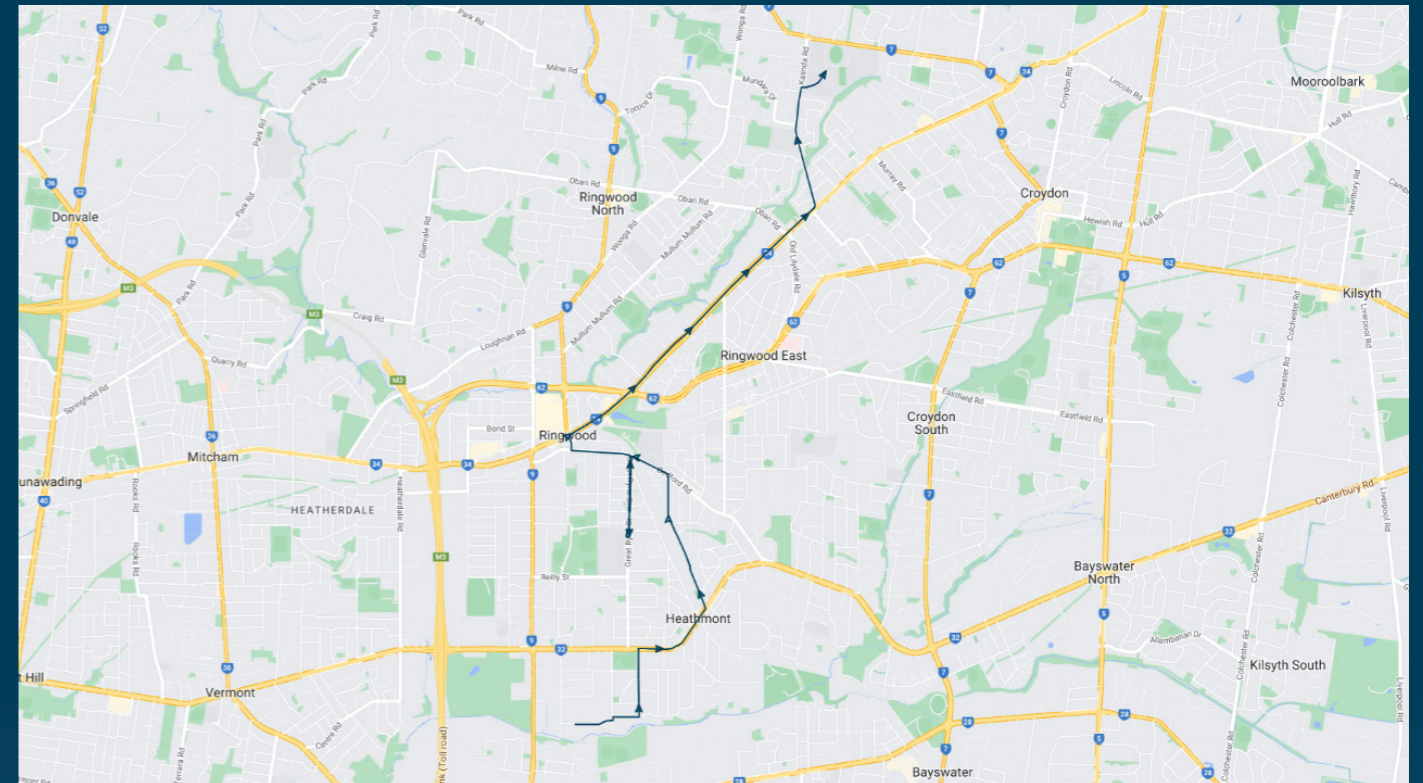

To view our list of live tracked services, visit www.venturabus.com.au

Times listed are estimated times only, it is advised to arrive at your stop earlier than the listed time to avoid missing your bus.

You can also download the Ventura Tracker app to view real time bus locations of all services

Ringwood Secondary College

Route: 2608 | Afternoon

Stop ID	Stop Name	Time	Stop ID	Stop Name	Time
44528	Heathmont College/Waters Gr	15:15			
46593	Heathmont Station/Campbell St	15:20			
8730	Lena Gr/Bedford Rd	15:25			
8282	Aquinas College	15:30			
8492	Burnt Bridge SC/Maroondah Hwy	15:52			
44593	Yarra Valley Grammar School	15:57			

Ringwood Secondary College

Route: 2608 | Afternoon

TURN DIRECTIONS

Depart Heathmont College via Waters Grove, left Waterloo St, right Dirkala Ave, left Sunset Dr, right Canterbury Rd, left Campbell St, left Bedford Rd, left Great Ryrie St, left into Aquinas College, left Great Ryrie St, left Bedford Rd, right Warrandyte Rd, right Maroondah Hwy, left Kalinda Rd, right Yarra Valley Grammar Foundation Dr

You can also download the Ventura Tracker app to view real time bus locations of all services

Ringwood Secondary College

Route: 2610 | Afternoon

Stop ID	Stop Name	Time	Stop ID	Stop Name	Time
8730	Lena Grove	15:32			
8282	Aquinas College	15:34			
14201	Canterbury Road	15:44			
14200	Bayfield Road	15:46			
14199	Berry Road	15:46			
14198	Wendover Avenue	15:47			
14197	Central Avenue	15:48			
14196	Thurleigh Avenue	15:48			
14195	Belmont Road	15:48			
14194	Eastfield Road	15:49			
14193	Ronald Road	15:50			
13460	Yarraduct Place	15:51			
13459	Mount Dandenong Road	15:52			
40393	Mingara Ret Village	15:53			
8474	Glenora Avenue	15:54			
21284	Croydon Station	15:55			