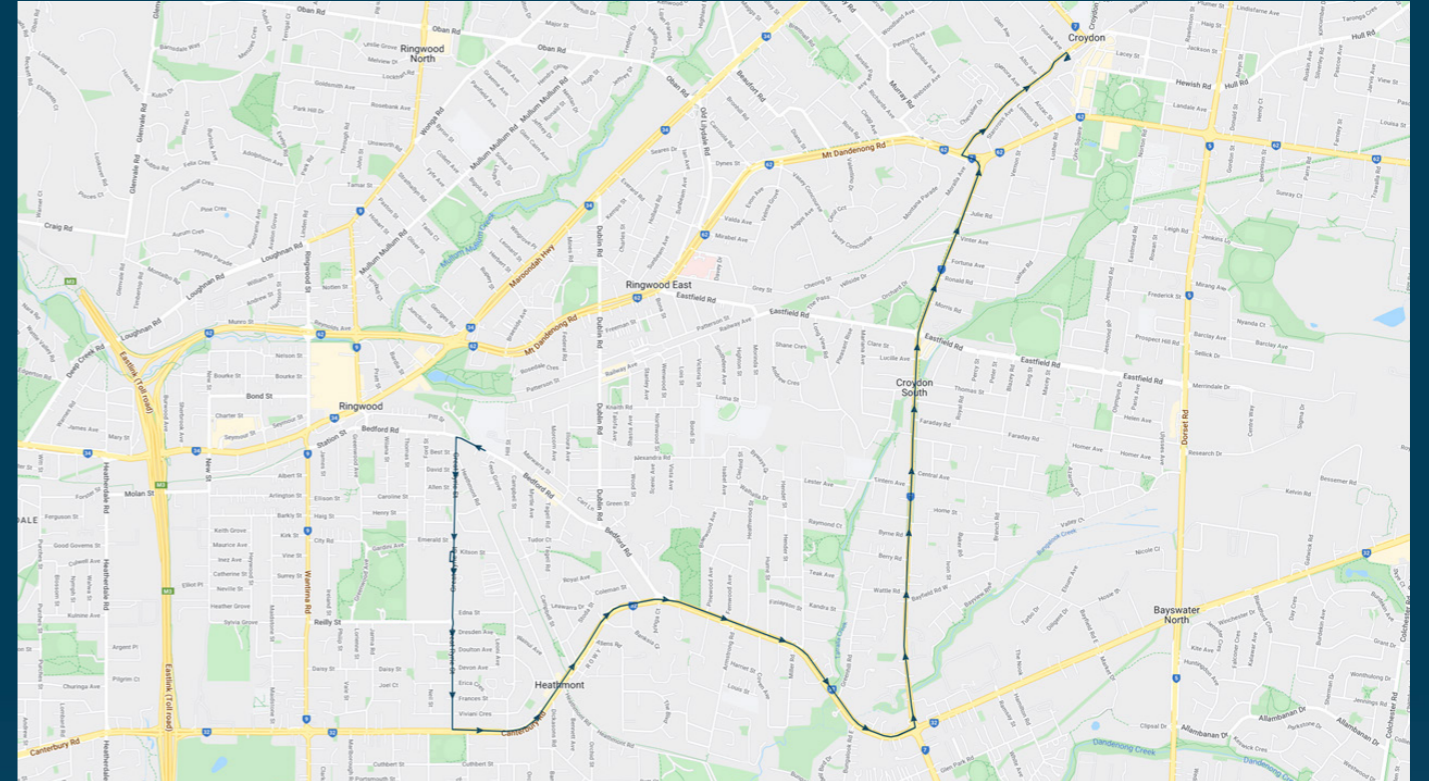

You can also download the Ventura Tracker app to view real time bus locations of all services

Ringwood Secondary College

Route: 2610 | Afternoon

Stop ID	Stop Name	Time	Stop ID	Stop Name	Time
8730	Lena Grove	15:32			
8282	Aquinas College	15:34			
14201	Canterbury Road	15:44			
14200	Bayfield Road	15:46			
14199	Berry Road	15:46			
14198	Wendover Avenue	15:47			
14197	Central Avenue	15:48			
14196	Thurleigh Avenue	15:48			
14195	Belmont Road	15:48			
14194	Eastfield Road	15:49			
14193	Ronald Road	15:50			
13460	Yarraduct Place	15:51			
13459	Mount Dandenong Road	15:52			
40393	Mingara Ret Village	15:53			
8474	Glenora Avenue	15:54			
21284	Croydon Station	15:55			

Ringwood Secondary College

Route: 2610 | Afternoon

TURN DIRECTIONS

Depart Ringwood Secondary College via Bedford Road, left Great Ryrie Street, left Canterbury Road, left Bayswater Road, left Mount Dandenong Road, right Wicklow Avenue to Croydon Station