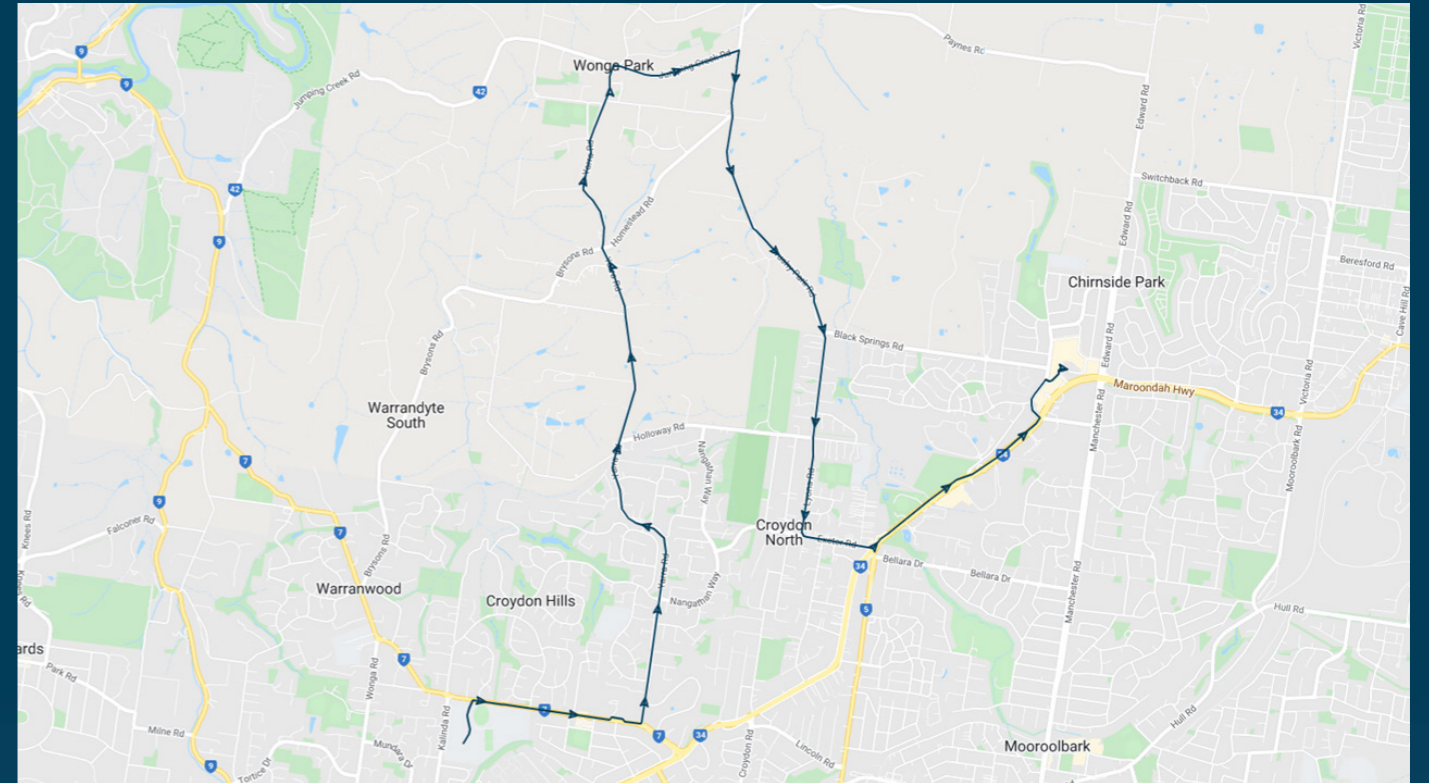

Ringwood Secondary College

Route: 2633 | Afternoon

Stop ID	Stop Name	Time	Stop ID	Stop Name	Time
44593	Yarra Valley Grammar School	15:57			
44495	Luther College	16:02			
10161	Luther College/Yarra Rd	16:02			
46239	Campaspe Dr/Yarra Rd	16:03			
46240	James Milne Dr/Yarra Rd	16:04			
12277	Layfield St/Yarra Rd	16:06			
12276	Charles Smith Dr/Yarra Rd	16:07			
12275	Holloway Rd/Yarra Rd	16:08			
12274	285 Yarra Rd	16:10			
12273	St Johns Rd/Yarra Rd	16:11			
12272	Brysons Rd/Yarra Rd	16:12			
12271	Dawes Rd/Yarra Rd	16:13			
12270	Launders Ave/Yarra Rd	16:14			
11449	Dudley Rd/Jumping Creek Rd	16:15			
23190	30 Jumping Creek Rd	16:16			
11448	Jumping Creek Rd/Homestead	16:17			
11447	Toppings Rd/Homestead	16:17			
11446	Harris Rd/Brushy Park Rd	16:18			
12768	Birch Rd/Brushy Park Rd	16:21			
12775	Glenpark Dr/Brushy Park Rd	16:23			
12776	Holloway Rd/Lyons Rd	16:23			
22434	Griff Hunt Reserve/52 Lyons Rd	16:24			
12778	Turkeith Cres/Lyons Rd	16:24			
12779	Exeter Rd/Lyons Rd	16:25			
10187	Exeter Rd/Maroondah Hwy	16:26			
10188	Maroondah Adventure Golf Park	16:28			
10189	Old Melbourne Rd/Maroondah Hwy	16:29			
10190	East Ridge Business Park	16:30			
21299	Chirside Park SC - Bay 4	16:32			

Times listed are estimated times only, it is advised to arrive at your stop earlier than the listed time to avoid missing your bus.

You can also download the Ventura Tracker app to view real time bus locations of all services

Ringwood Secondary College

Route: 2633 | Afternoon