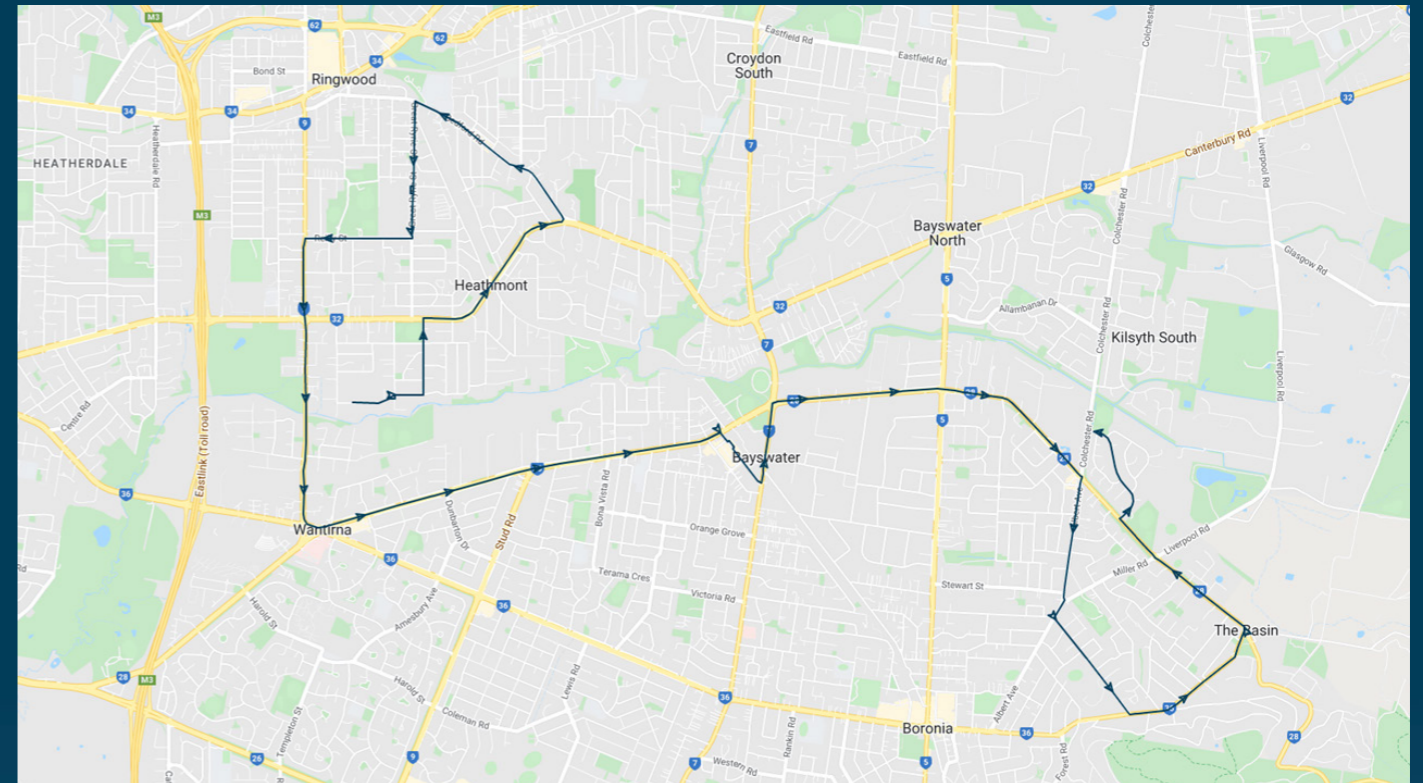

You can also download the Ventura Tracker app to view real time bus locations of all services

Ringwood Secondary College

Route: 2613 | Afternoon

Stop ID	Stop Name	Time	Stop ID	Stop Name	Time
44529	Heathmont College	15:10	15846	Conyers Street	15:49
12796	Heathmont Station	15:15	15847	St Bernadette's Primary School	15:50
12795	Allens Road	15:15	15848	Goodwin Street	15:51
12794	Bedford Road	15:16	8977	Mountain Highway	15:53
8732	Fremont Street	15:18	8978	Avington Crescent	15:53
8731	Myrtle Avenue	15:19	8979	Colchester Road	15:55
8730	Lena Grove	15:20			
8282	Aquinas College	15:25			
15235	Reilly St	15:26			
15234	Daisy St	15:27			
15233	Canterbury Road	15:27			
15232	Muir Ct	15:27			
15231	Clarke Dr	15:28			
15230	Selkirk Avenue	15:29			
15229	Garrison Gr	15:29			
14221	Sydney Road	15:32			
14220	Marlborough Road	15:33			
14219	View Road	15:34			
40182	Bayswater Station	15:35			
15897	Dunlop Court	15:37			
15896	Jersey Road	15:38			
15894	Wedmore Road	15:39			
15892	Kalman Drive	15:40			
15891	Landscape Drive	15:41			
9867	Mountain Highway	15:42			
9866	Albert Avenue	15:42			
9865	Shalimar Crescent	15:43			
9864	Albert Avenue	15:43			
9863	Mount View Road	15:44			
15844	Carnarvon Avenue	15:47			
15845	Stuart Street	15:48			

Times listed are estimated times only, it is advised to arrive at your stop earlier than the listed time to avoid missing your bus.

You can also download the Ventura Tracker app to view real time bus locations of all services

Ringwood Secondary College

Route: 2613 | Afternoon

TURN DIRECTIONS

Depart Heathmont College via Waters Grove, left Waterloo Road, right Dirkala Avenue, left Sunset Drive, right Canterbury Road, left Bedford Road, left Great Ryrie street, right Reilly Street, left Wantirna Road, left Mountain Highway, right Station street to Bayswater Station, left Scoresby Road, right Mountain Highway, right Albert Street, left Mount View Road, left Forest Road, left Mountain Highway, right Beresford Drive