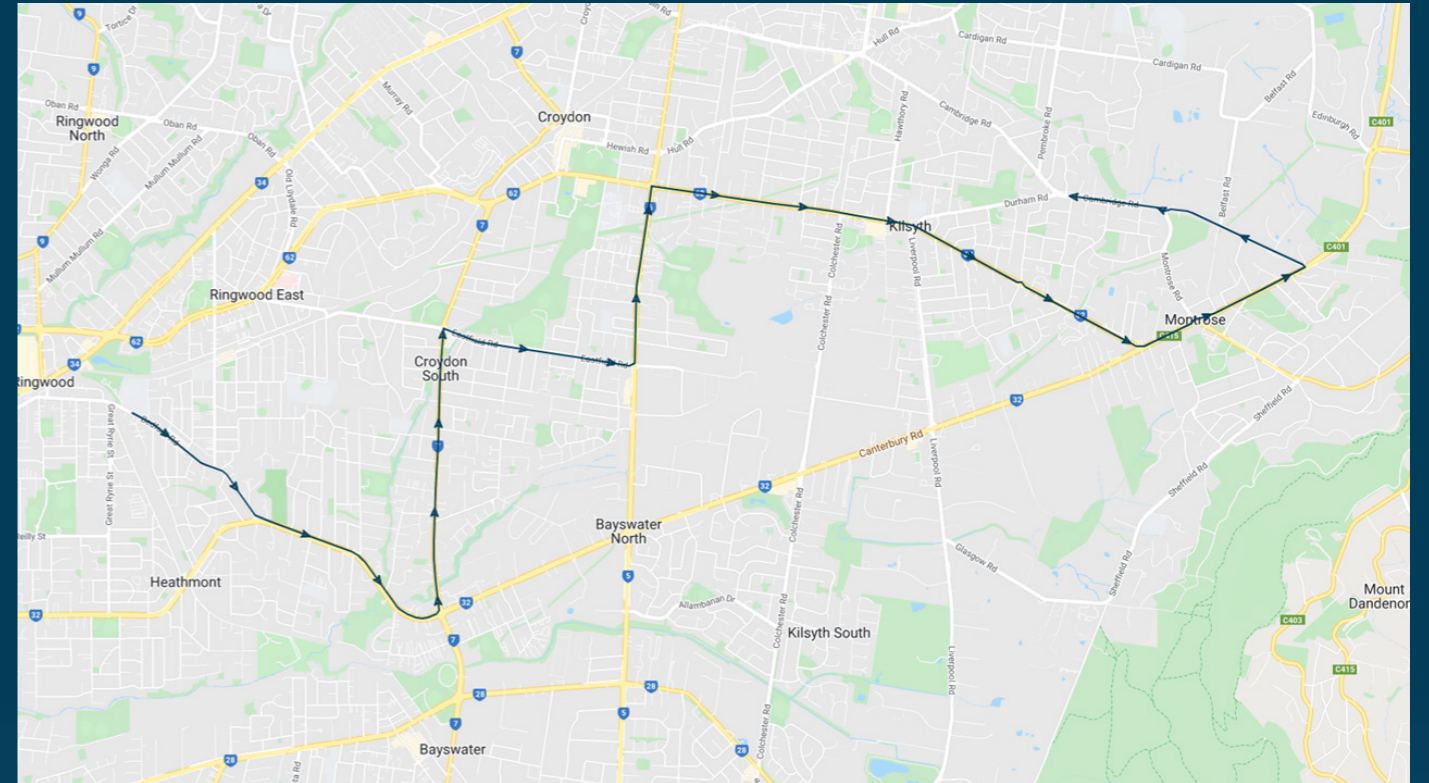

Times listed are estimated times only, it is advised to arrive at your stop earlier than the listed time to avoid missing your bus.

You can also download the Ventura Tracker app to view real time bus locations of all services

Ringwood Secondary College

Route: 3432 | Afternoon