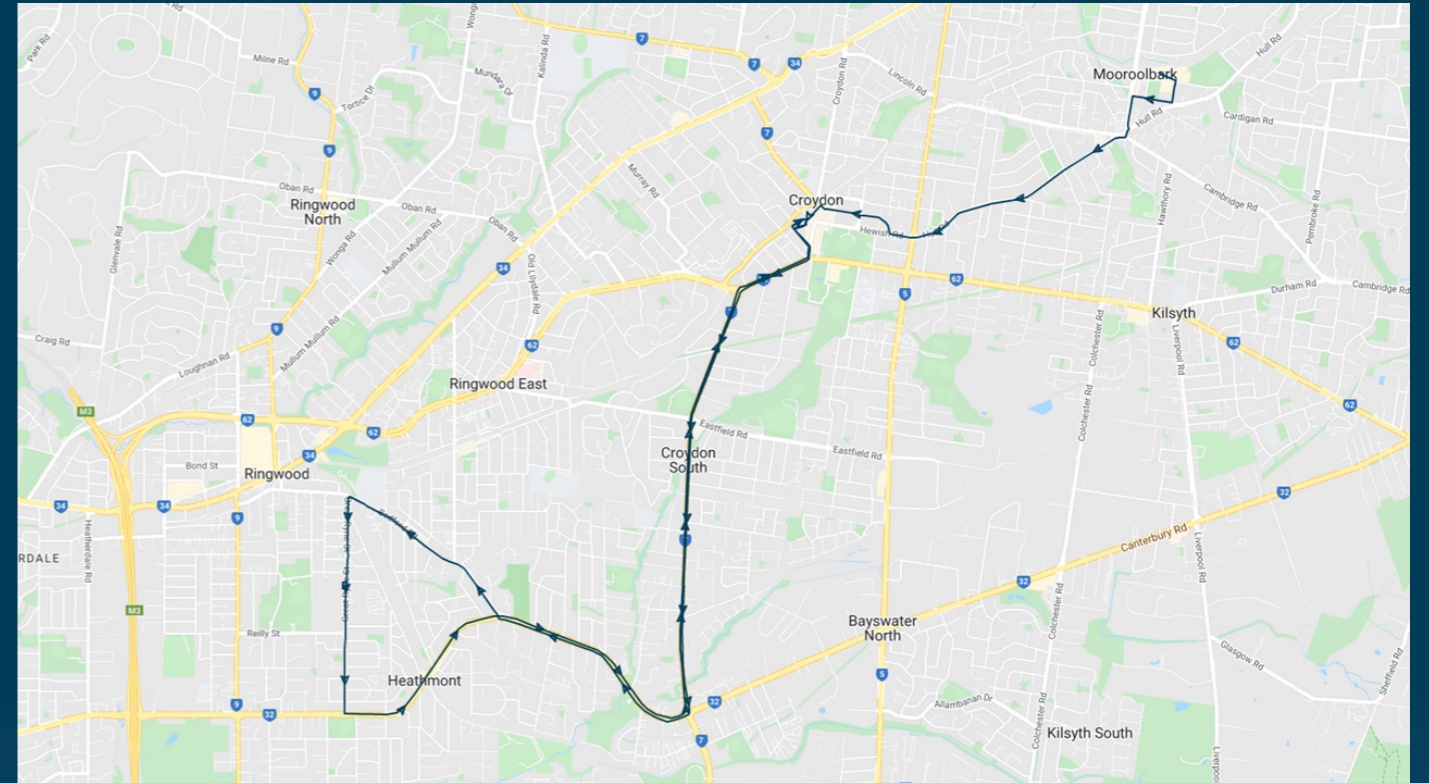

To view our list of live tracked services, visit www.venturabus.com.au

Ringwood Secondary College

Route: 2577 | Morning

Stop ID	Stop Name	Time	Stop ID	Stop Name	Time
21294	Mooroolbark Station	07:45			
11093	Mooroolbark Bowls Club/Hull Rd	07:47			
11094	Nuraylia Ave/Hull Rd	07:48			
11095	Sabato St/Hull Rd	07:49			
11096	Silver Ley Rd/Hull Rd	07:49			
11097	Henty Ct/Hull Rd	07:50			
16599	Dorset Rd/Hewish Rd	07:51			
11098	Sturt St/Lacey St	07:52			
11099	Main St/Lacey St	07:53			
40202	Croydon Station/Railway Gr	07:55			
9848	Main St/Devon St	07:55			
13402	Lusher Rd/Mt. Dandenong Rd	07:56			
13403	Mt. Dandenong Rd/Bayswater Rd	07:58			
13405	Vinter Ave/Bayswater Rd	07:59			
13406	Ronald Rd/Bayswater Rd	08:00			
13407	Eastfield Rd/Bayswater Rd	08:01			
13408	Belmont Rd/Bayswater Rd	08:02			
14149	Thurleigh Ave/Bayswater Rd	08:02			
14150	Central Ave/Bayswater Rd	08:03			
14151	Fair Lane/Bayswater Rd	08:04			
14152	Bayfield Rd/Bayswater Rd	08:05			
8730	Lena Gr/Bedford Rd	08:17			
8282	Aquinas College	08:20			
12798	Great Ryrie St/Canterbury Rd	08:22			
40202/2	Croydon Station/Railway Gr	08:35			

Times listed are estimated times only, it is advised to arrive at your stop earlier than the listed time to avoid missing your bus.

You can also download the Ventura Tracker app to view real time bus locations of all services

Ringwood Secondary College

Route: 2577 | Morning

TURN DIRECTIONS

Via right Brice Ave, left Manchester Rd, left Hull Rd, Into Hewish Rd, right Lacey St, Into Pierson Dr, right into Croydon Station Bus Stop, right Pierson Dr, left Devon St, Into Main St, left Mt Dandenong Rd, left Bayswater Rd, right Canterbury Rd, right Bedford Rd, left Great Ryrie St, right Canterbury Rd, left Bayswater Rd, right Mt Dandenong Rd, left Main St, left Devon St to Croydon Station