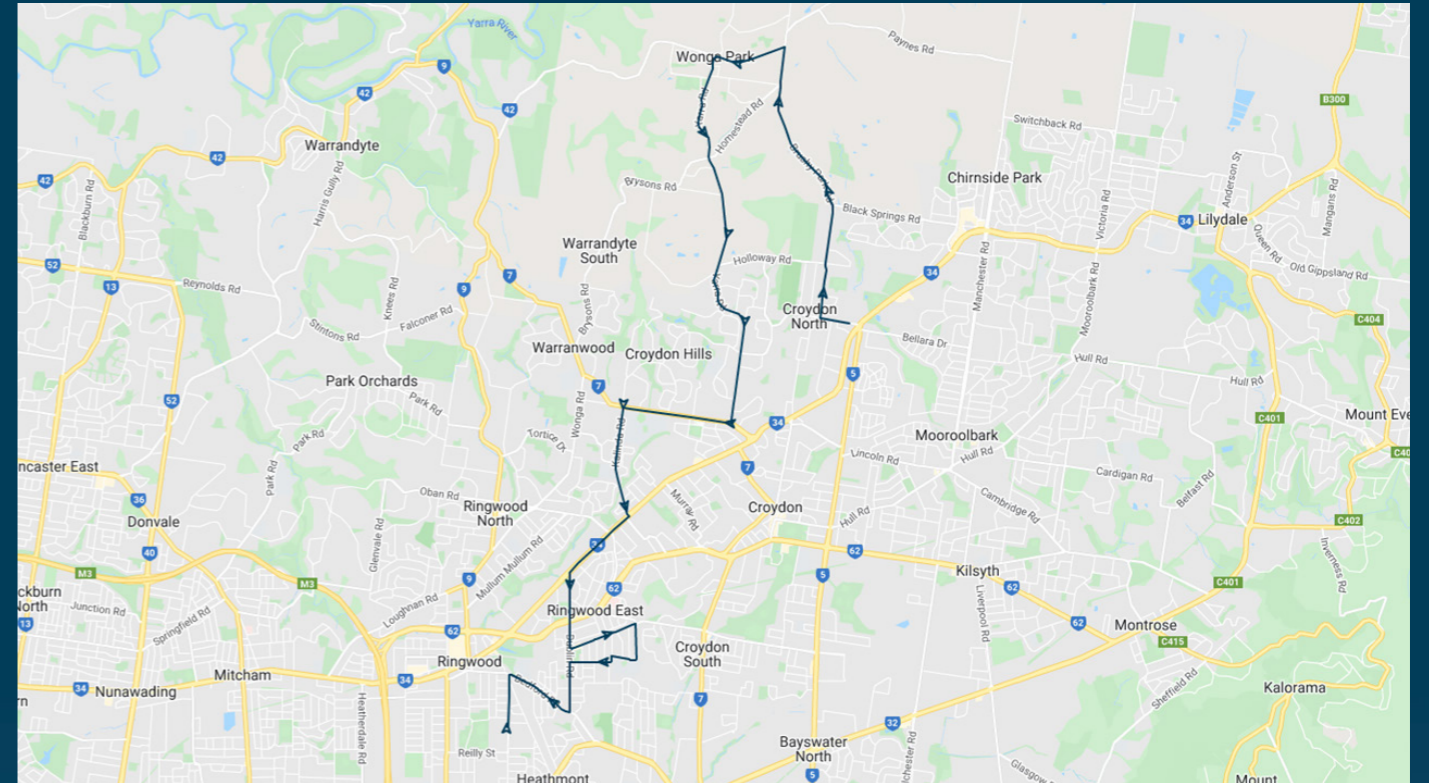

Times listed are estimated times only, it is advised to arrive at your stop earlier than the listed time to avoid missing your bus.

You can also download the Ventura Tracker app to view real time bus locations of all services

Ringwood Secondary College

Route: 2558 | Morning