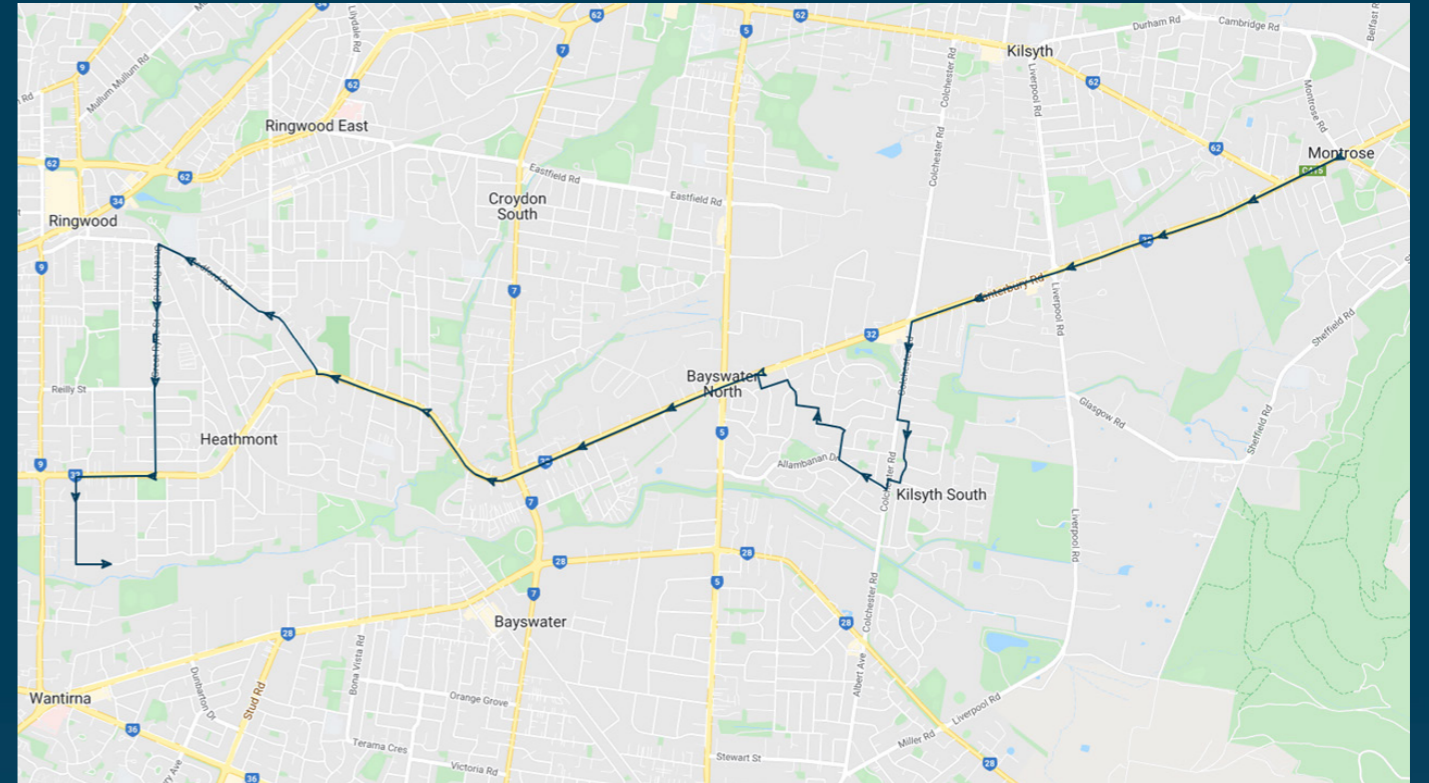

Ringwood Secondary College

Route: 2559 | Morning

Stop ID	Stop Name	Time	Stop ID	Stop Name	Time
8937	Montrose Road	07:50			
8938	Montrose CFA	07:50			
11396	Ash Grove	07:51			
12041	Fussell Road	07:52			
12042	Canterbury Road	07:52			
12043	Liverpool Road	07:53			
12044	Canterbury Road	07:54			
12045	Trade Way	07:54			
9892	Trade Way	07:55			
10265	Colchester Road	07:57			
10266	Colchester Road	07:58			
10267	Toolimerin Avenue	07:58			
10268	Bagora Court	07:59			
9887	Burdekin Avenue	08:00			
12050	Bayfield Road East	08:04			
12051	Hamilton Road	08:05			
12052	Bayswater Road	08:06			
12053	Canterbury Court	08:07			
12054	Greenhill Road	08:08			
12055	Canterbury Road	08:09			
12056	Fernwood Avenue	08:10			
8732	Fremont Street	08:13			
8731	Myrtle Avenue	08:14			
8730	Lena Grove	08:15			
8282	Aquinas College	08:20			
44529	Heathmont College	08:25			

Times listed are estimated times only, it is advised to arrive at your stop earlier than the listed time to avoid missing your bus.

You can also download the Ventura Tracker app to view real time bus locations of all services

Ringwood Secondary College

Route: 2559 | Morning