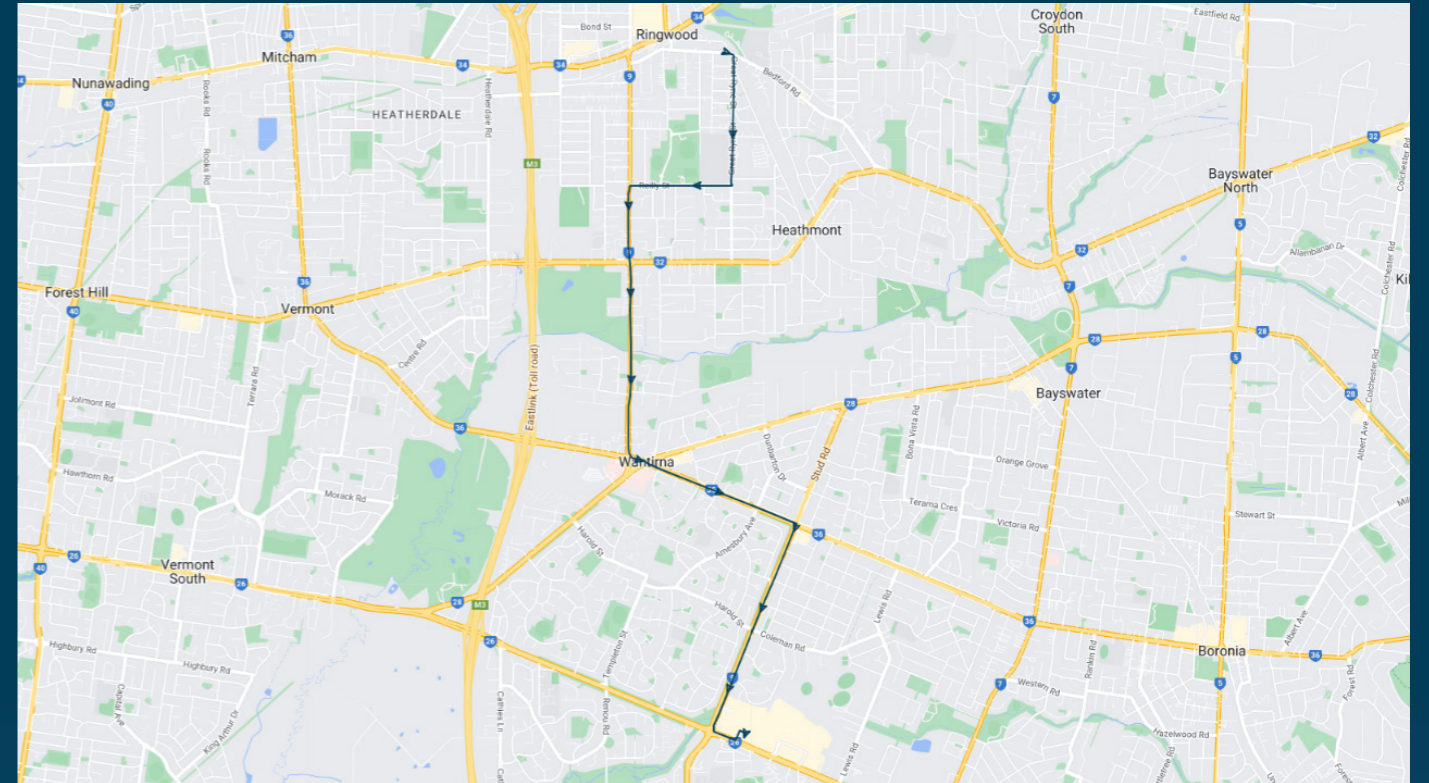

To view our list of live tracked services, visit www.venturabus.com.au

Times listed are estimated times only, it is advised to arrive at your stop earlier than the listed time to avoid missing your bus.

You can also download the Ventura Tracker app to view real time bus locations of all services

Ringwood Secondary College

Route: 2592 | Afternoon

Stop ID	Stop Name	Time	Stop ID	Stop Name	Time
8281	Pitt St/Bedford Rd	15:20			
12804	Best St/Great Ryrie St	15:20			
12803	Allen St/Great Ryrie St	15:21			
12802	Emerald St/Great Ryrie St	15:23			
8282	Aquinas College	15:25			
15235	Reilly St/Wantirna Rd	15:29			
15234	Daisy St/Wantirna Rd	15:30			
15233	Canterbury Rd/Wantirna Rd	15:31			
15232	Muir Ct/Wantirna Rd	15:32			
15231	Clarke Dr/Wantirna Rd	15:33			
15230	Selkirk Ave/Wantirna Rd	15:35			
15229	Garrison Gr/Wantirna Rd	15:36			
15228	Ainsdale Ave/Boronia Rd	15:38			
15226	Thaxted Pde/Boronia Rd	15:39			
15225	Roxburgh Rd/Boronia Rd	15:41			
15224	Boronia Rd/Stud Rd	15:42			
15223	Moonah Rd/Stud Rd	15:43			
15222	Studfield SC/Stud Rd	15:44			
15221	Gateshead Dr/Stud Rd	15:47			
15220	Knox City SC/Stud Rd	15:48			
19631	Knox City SC	15:49			

Ringwood Secondary College

Route: 2592 | Afternoon

TURN DIRECTIONS

Via Bedford Rd, right Great Ryrie St, right Reilly St, left Wantirna Rd, right Boronia Rd, right Stud Rd, left Burwood Hwy to Westfield Knox Bus Stop