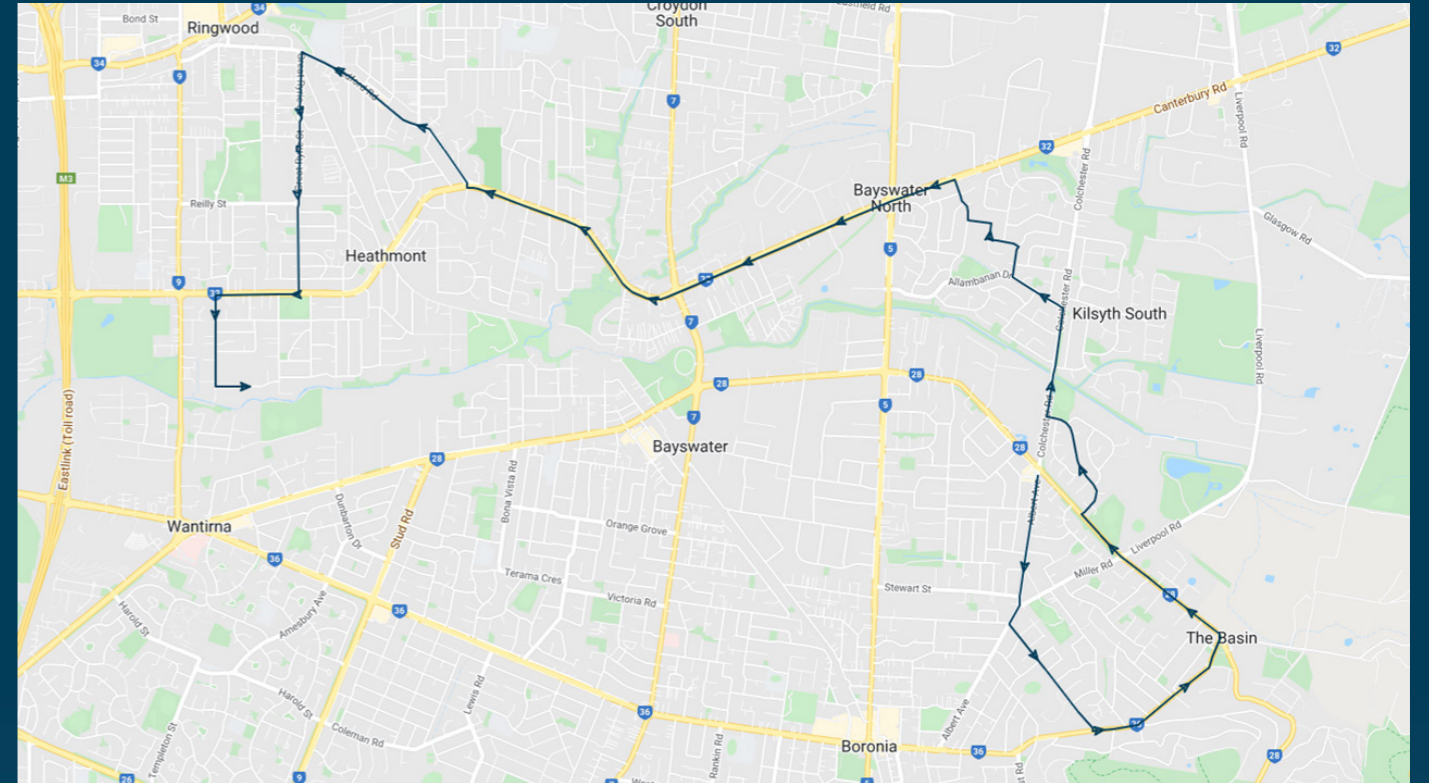

Times listed are estimated times only, it is advised to arrive at your stop earlier than the listed time to avoid missing your bus.

You can also download the Ventura Tracker app to view real time bus locations of all services

To view our list of live tracked services, visit www.venturabus.com.au

Ringwood Secondary College

Route: 2575 | Morning

Stop ID	Stop Name	Time	Stop ID	Stop Name	Time
9867	Mountain Highway	07:45			
9866	Albert Avenue	07:45			
9865	Shalimar Crescent	07:46			
9864	Albert Avenue	07:46			
9863	Mount View Road	07:46			
15844	Carnarvon Avenue	07:49			
15845	Stuart Street	07:49			
15846	Conyers Street	07:50			
15847	St Bernadette's Primary School	07:51			
15848	Goodwin Street	07:52			
8977	Mountain Highway	07:53			
8978	Avington Crescent	07:54			
8979	Colchester Road	07:55			
10266	Colchester Road	07:56			
10267	Toolimerin Avenue	07:57			
10268	Bagora Court	07:57			
9887	Burdekin Avenue	07:58			
12048	Galloway Grove	07:59			
12050	Bayfield Road East	08:02			
12051	Hamilton Road	08:02			
12052	Bayswater Road	08:03			
12053	Canterbury Court	08:04			
12054	Greenhill Road	08:04			
12055	Canterbury Road	08:05			
12056	Fernwood Avenue	08:06			
8732	Fremont Street	08:08			
8731	Myrtle Avenue	08:09			
8730	Lena Grove	08:10			
8282	Aquinas College	08:15			
44529	Heathmont College	08:20			

Ringwood Secondary College

Route: 2575 | Morning

TURN DIRECTIONS

Via Albert Avenue, left Mount View Road, left Forest Road, left Mountain Highway, right Beresford Drive, right Colchester Road, left Allambanan Drive, right Sherman Drive, left Colbury Road, right Stuart Street, right Blandford Crescent, left Canterbury Road, right Bedford Road, left Great Ryrie Street, right Canterbury, left Marlborough Road to Heathmont College