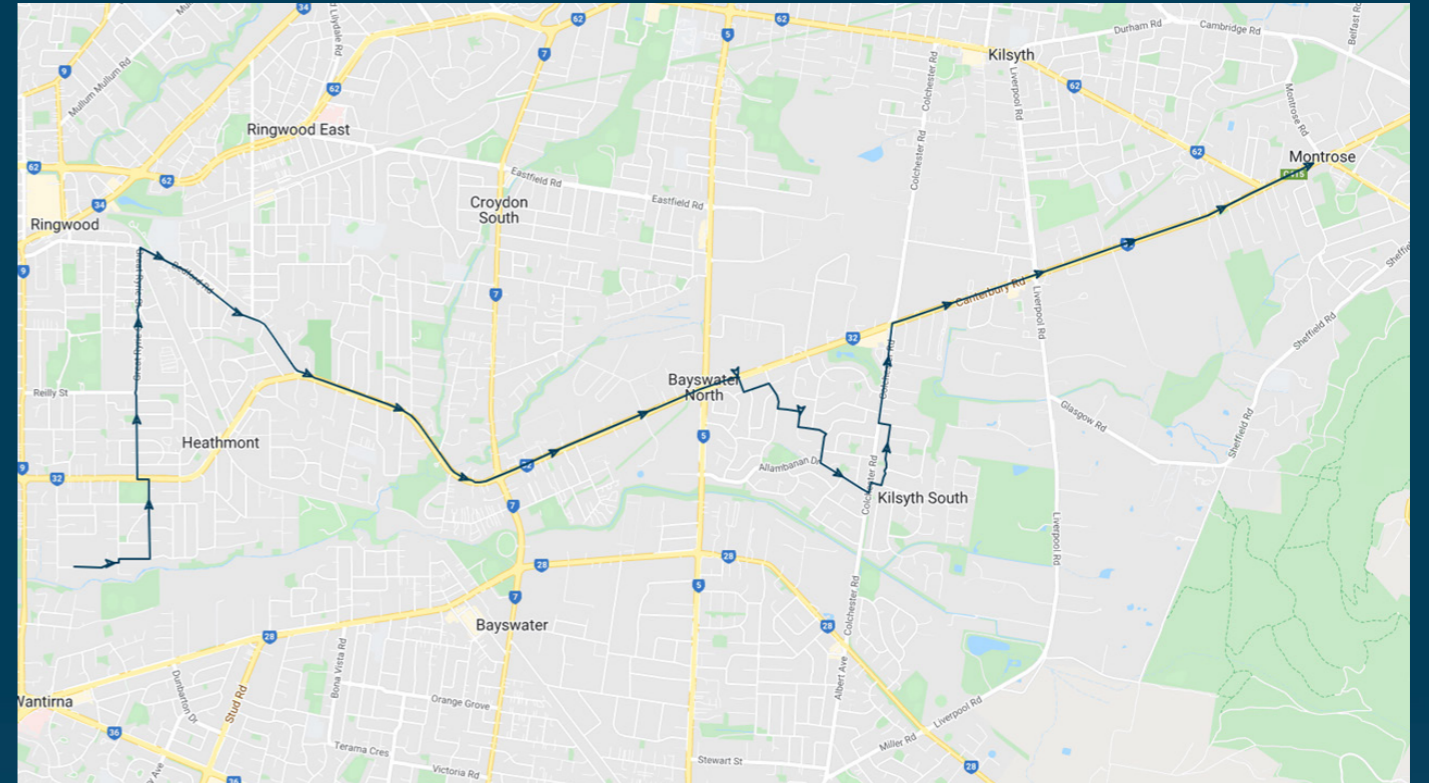

To view our list of live tracked services, visit www.venturabus.com.au

Times listed are estimated times only, it is advised to arrive at your stop earlier than the listed time to avoid missing your bus.

You can also download the Ventura Tracker app to view real time bus locations of all services

Ringwood Secondary College

Route: 2565 | Afternoon

Stop ID	Stop Name	Time	Stop ID	Stop Name	Time
44528	Heathmont College	15:10			
8283	Lena Grove	15:23			
12035	Bayswater Road	15:31			
10273	Bayswater North PS	15:38			
10274	Burdekin Avenue	15:39			
9881	Toolimerin Avenue	15:40			
9880	Colchester Road	15:41			
9879	Colchester Road	15:41			
10279	Canterbury Road	15:44			
12028	Colchester Road	15:45			
46236	Southfork Road	15:47			
12026	Liverpool Road	15:48			
12025	Twobar Place	15:50			
12024	Canterbury Road	15:51			
12023	Mt Dandenong Road	15:53			
22059	Montrose CFA	15:54			
9827	Montrose Road	15:55			

Ringwood Secondary College

Route: 2565 | Afternoon

TURN DIRECTIONS

Depart Waters Grove, left Waterloo Street, right Dirkala Avenue, left Sunset Drive, left Canterbury Road, right Great Ryre Street, right Bedford Road, left Canterbury Road, right Blandford Crescent, left Stuart Street, left Colbury Road, right Sherman Drive, left Allambanan Drive, left Colchester Road, right Collier Road, left Chamberlain Drive, left Chandra Avenue, right Colchester Road, right Canterbury Road into Mount Dandenong Road