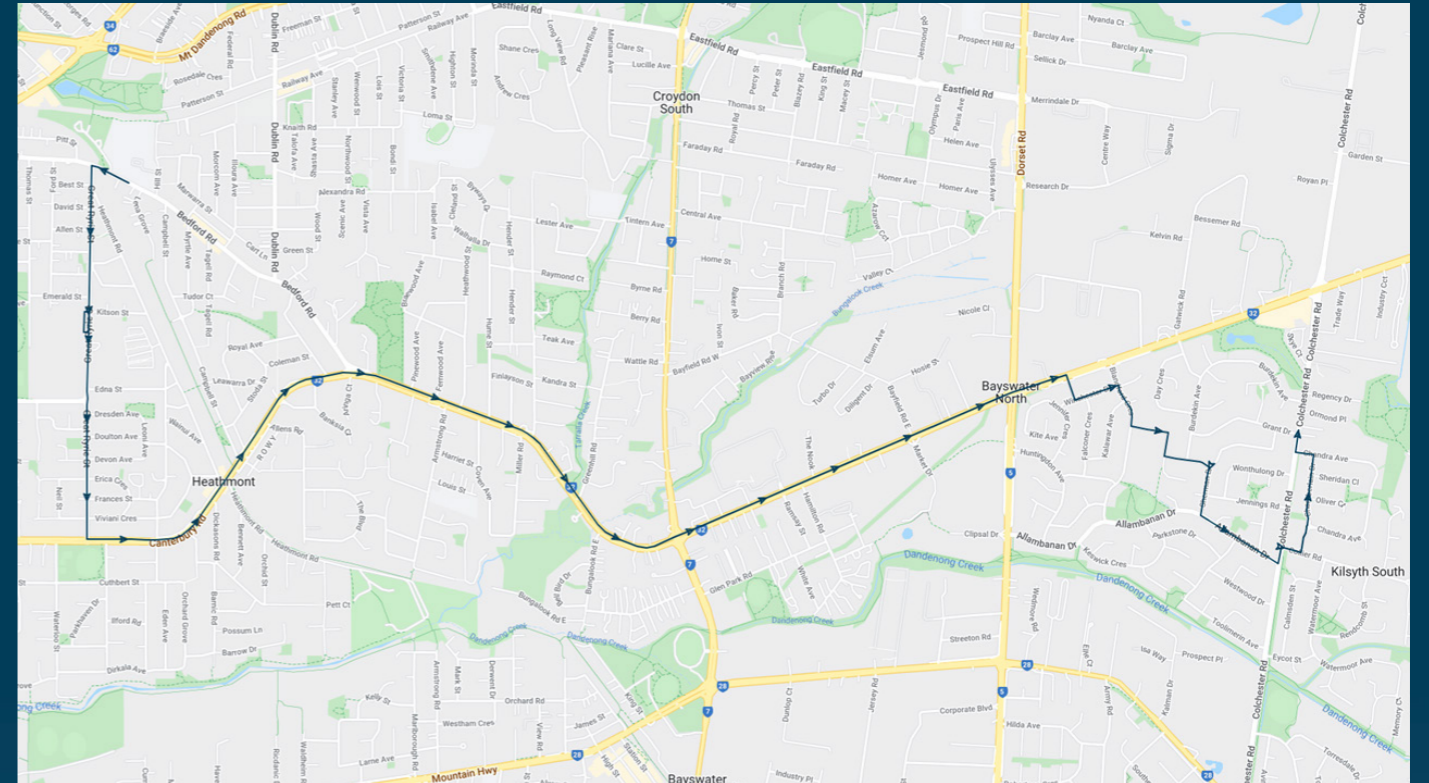

Ringwood Secondary College

Route: 2633 | Afternoon

TURN DIRECTIONS

Via Foundation Dr, right Plymouth Rd, left Yarra Rd, right Jumping Creek Rd, right Homestead Rd, Into Brushy Park Rd, Into Lyons Rd, left Exeter Rd, left Maroondah Hwy, left Kimberley Dr, right into Chirside Park SC Bus Stop

To view our list of live tracked services, visit www.venturabus.com.au

Ringwood Secondary College

Route: 2650 | Afternoon

Stop ID	Stop Name	Time	Stop ID	Stop Name	Time
8730	Lena Grove	15:25			
8282	Aquinas College	15:30			
10273	Bayswater North PS	15:48			
10274	Burdekin Avenue	15:49			
9881	Toolimerin Avenue	15:51			
9880	Colchester Road	15:51			
9879	Colchester Road	15:52			
10279	Canterbury Road	15:55			

Ringwood Secondary College

Route: 2650 | Afternoon

TURN DIRECTIONS

Depart Ringwood Secondary College via Bedford Road, left Great Ryrie Street, left Canterbury, right Galloway Grove, left Winchester Drive, right Blandford Crescent, left Stuart Street, left Colbury Road, right Sherman Drive, left Allambanan Drive, left Colchester Road, right Collier Road, left Chamberlain Drive, left Chandra Avenue, right Colchester Road