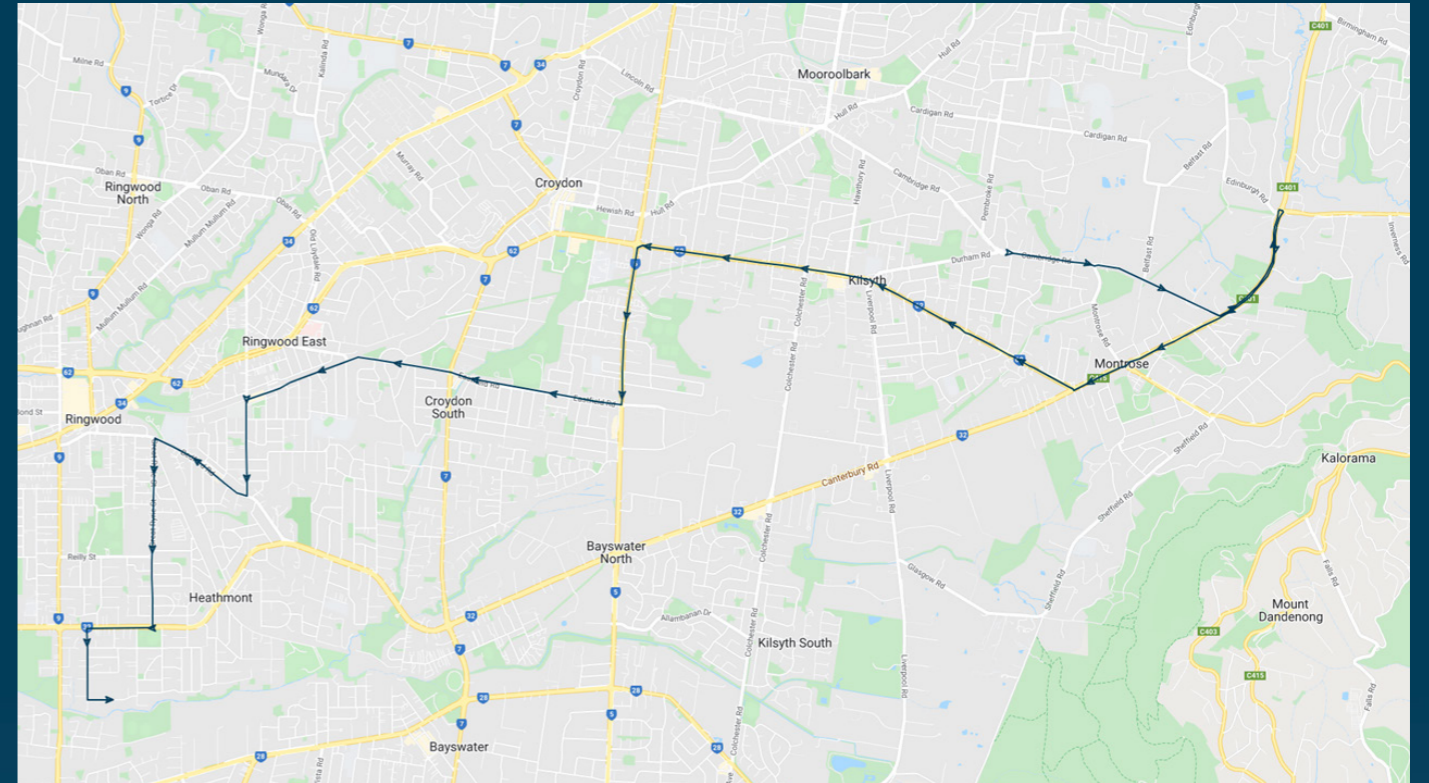

Ringwood Secondary College

Route: 2577 | Morning

TURN DIRECTIONS

Via right Brice Ave, left Manchester Rd, left Hull Rd, Into Hewish Rd, right Lacey St, Into Pierson Dr, right into Croydon Station Bus Stop, right Pierson Dr, left Devon St, Into Main St, left Mt Dandenong Rd, left Bayswater Rd, right Canterbury Rd, right Bedford Rd, left Great Ryrie St, right Canterbury Rd, left Bayswater Rd, right Mt Dandenong Rd, left Main St, left Devon St to Croydon Station

To view our list of live tracked services, visit www.venturabus.com.au

Ringwood Secondary College

Route: 3431 | Morning

Stop ID	Stop Name	Time	Stop ID	Stop Name	Time
9908	Regina Street	07:38			
22053	Belvedere Drive	07:50			
8947	Durham Road	07:53			
8730	Lena Grove	08:30			
44529	Heathmont College	08:35			

Ringwood Secondary College

Route: 3431 | Morning

TURN DIRECTIONS

Via Cambridge Road, left Swansea Road, U-turn at York Road roundabout to Belvedere Drive, Right Mt Dandenong Road, left Dorset Road, right Eastfield Road, left Dublin Road, right Bedford Road, left Great Ryrie Street, right Canterbury Road, left Marlborough Road

You can also download the Ventura Tracker app to view real time bus locations of all services

Ringwood Secondary College

Route: 2565 | Afternoon

Stop ID	Stop Name	Time	Stop ID	Stop Name	Time
44528	Heathmont College	15:10			
8283	Lena Grove	15:23			
12035	Bayswater Road	15:31			
10273	Bayswater North PS	15:38			
10274	Burdekin Avenue	15:39			
9881	Toolimerin Avenue	15:40			
9880	Colchester Road	15:41			
9879	Colchester Road	15:41			
10279	Canterbury Road	15:44			
12028	Colchester Road	15:45			
46236	Southfork Road	15:47			
12026	Liverpool Road	15:48			
12025	Twobar Place	15:50			
12024	Canterbury Road	15:51			
12023	Mt Dandenong Road	15:53			
22059	Montrose CFA	15:54			
9827	Montrose Road	15:55			