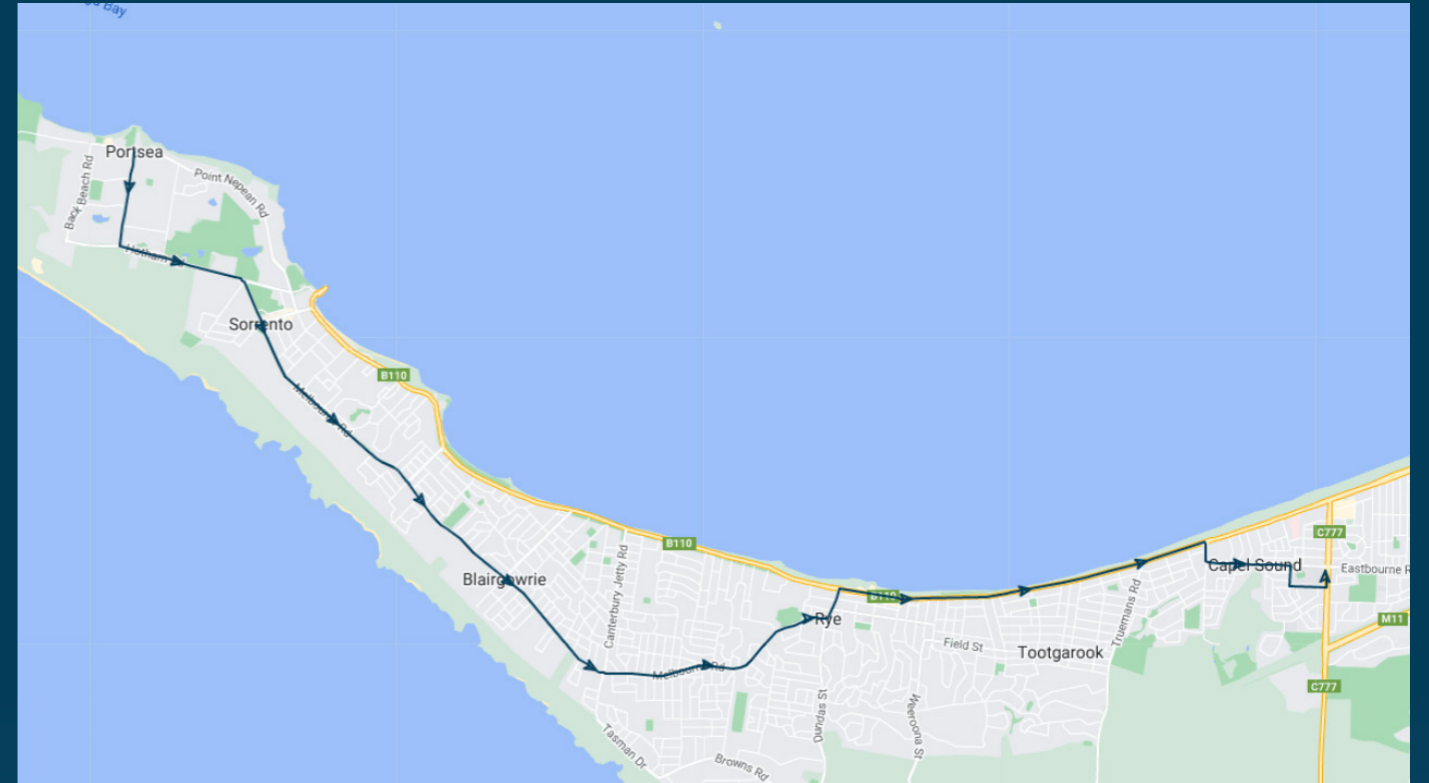

You can also download the Ventura Tracker app to view real time bus locations of all services

Rosebud Secondary College

Route: 5343 | Morning

Stop ID	Stop Name	Time	Stop ID	Stop Name	Time
40029	Browns Rd/Dundas St	07:45			
44786	Marvin Ave/Dundas St	07:48			
12683	Lyons St/Point Nepean Rd	07:51			
12685	Hygeia St/Point Nepean Rd	07:54			
12688	Laura St/Point Nepean Rd	07:56			
	Rosebud Secondary College	08:00			

You can also download the Ventura Tracker app to view real time bus locations of all services

Rosebud Secondary College

Route: 5335 | Morning

Stop ID	Stop Name	Time	Stop ID	Stop Name	Time
11847	Point Nepean Rd/Franklin Rd	07:51			
12646	Frimmell Way/Franklin Rd	07:53			
12647	Franklin Rd/Hotham Rd	07:54			
12649	Oxford Rd/Hotham Rd	07:56			
12650	Hurtswood Rd/Hotham Rd	07:57			
	Ocean Beach Rd/Melbourne Rd	08:00			
	Diamond Bay Rd/Melbourne Rd	08:03			
	Caxton St/Melbourne Rd	08:06			
40023	Doe St/Melbourne Rd	08:08			
40025	Thomson Tce/Melbourne Rd	08:10			
40026	Peninsula Ave/Melbourne Rd	08:12			
	Rosebud Secondary College	08:24			

Rosebud Secondary College

Route: 5335 | Morning

TURN DIRECTIONS

Via Franklin Rd, left Hotham Rd, into Melbourne Rd, left Dundas St, right Point Nepean Rd, right Elizabeth Ave, left Eastbourne Rd, right Illaroo St, left Cain St, left Boneo Rd to Rosebud Secondary College.

You can also download the Ventura Tracker app to view real time bus locations of all services

Rosebud Secondary College

Route: 5344 | Morning

Stop ID	Stop Name	Time	Stop ID	Stop Name	Time
44773	Golf Pde/Dundas St	07:45			
44774	Glenvue Rd/Dundas St	07:47			
	Kurringai Rd/Truemans Rd	07:50			
	Alma St/Truemans Rd	07:52			
40037	Truemans Rd/Broadway	07:54			
	Rosebud Secondary College	08:05			