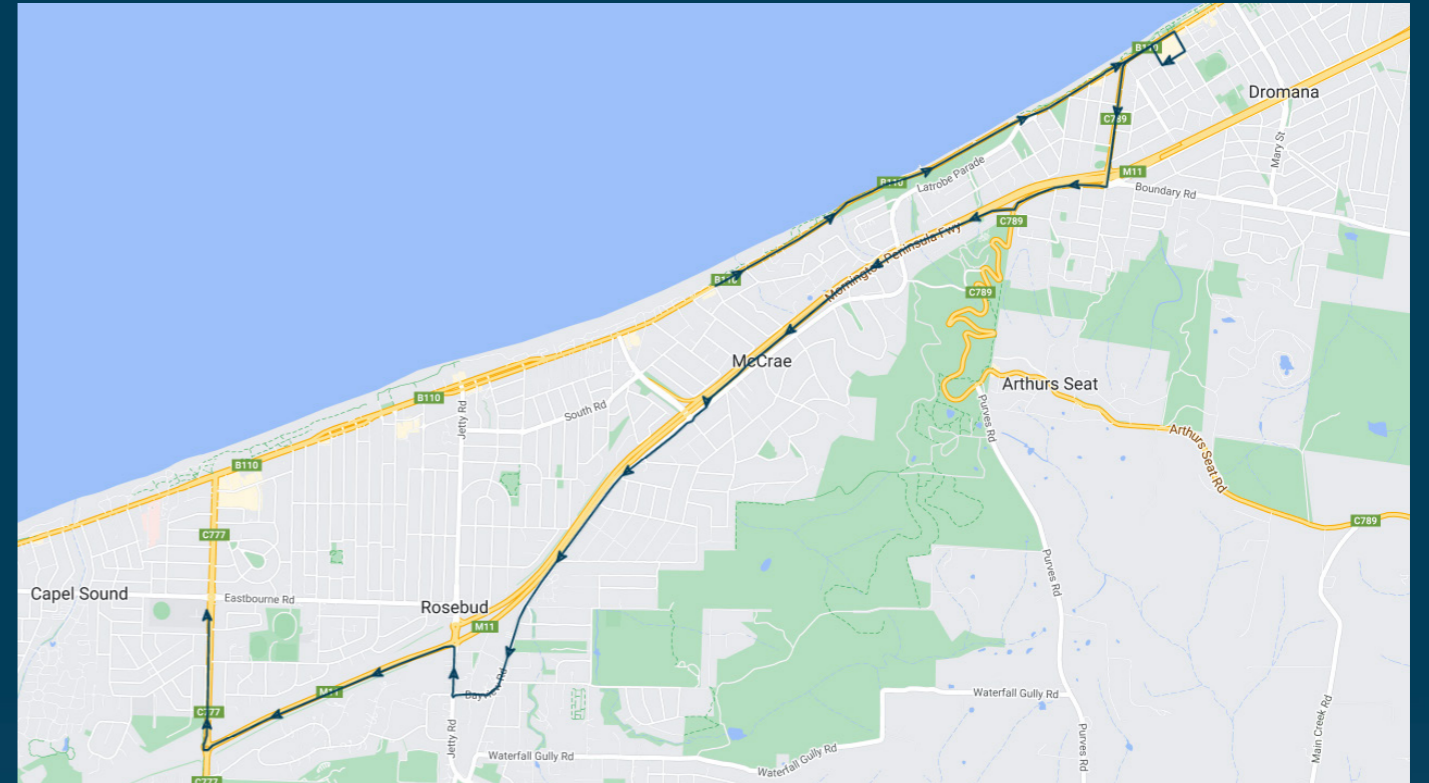

You can also download the Ventura Tracker app to view real time bus locations of all services

Rosebud Secondary College

Route: 5346 | Morning

Stop ID	Stop Name	Time	Stop ID	Stop Name	Time
13175	Beverley Rd/Point Nepean Rd	08:10			
	Noel St/Gibson St	08:15			
	Opp Dromana Primary School/Mc-Culloch St	08:20			
	Leichardt St/Bayview Rd	08:26			
40093	Rosebud Retirement Village/Bayview Rd	08:28			
40095	Elizabeth Dr/Bayview Rd	08:29			
	Rosebud Secondary College	08:36			

Rosebud Secondary College

Route: 5346 | Morning

TURN DIRECTIONS

Via Point Nepean Rd, right Pier St, right Gibson St, right Odonohue St, left Point Nepean Rd, left McCulloch St, right Arthur Seat Rd, right Mornington Peninsula Fwy, eixt Fwy and right Bayview Rd, right Jetty Rd, left Mornington Peninsula Fwy, right Boneo Rd to Rosebud Secondary College.

You can also download the Ventura Tracker app to view real time bus locations of all services

Rosebud Secondary College

Route: 5341 | Afternoon

Stop ID	Stop Name	Time	Stop ID	Stop Name	Time
	Rosebud College	15:35			
	Sandy Rd/Truemans Rd	15:44			
	St Andrews Golf Course/Sandy Rd	15:45			
	Devonport Dr/Sandy Rd	15:46			
	Alex Dr/Tiberius Rd	15:47			
	Bass Meadows Blvd/Julius St	15:48			
	Nero Ave/Bass Meadows Blvd	15:48			
	Titus Dr/Bass Meadows Blvd	15:49			
44776	409 Sandy Rd	15:49			
44781	498 Dundas St	15:50			
44782	Avon Rd Shops/Dundas St	15:52			
	The Dunes Golf Course/Browns Rd	15:54			
	Springs Ln/Browns Rd	15:56			
	Truemans Golf Range/Truemans Rd	15:58			
	Ma-Yothu Sanctuary/Browns Rd	16:00			