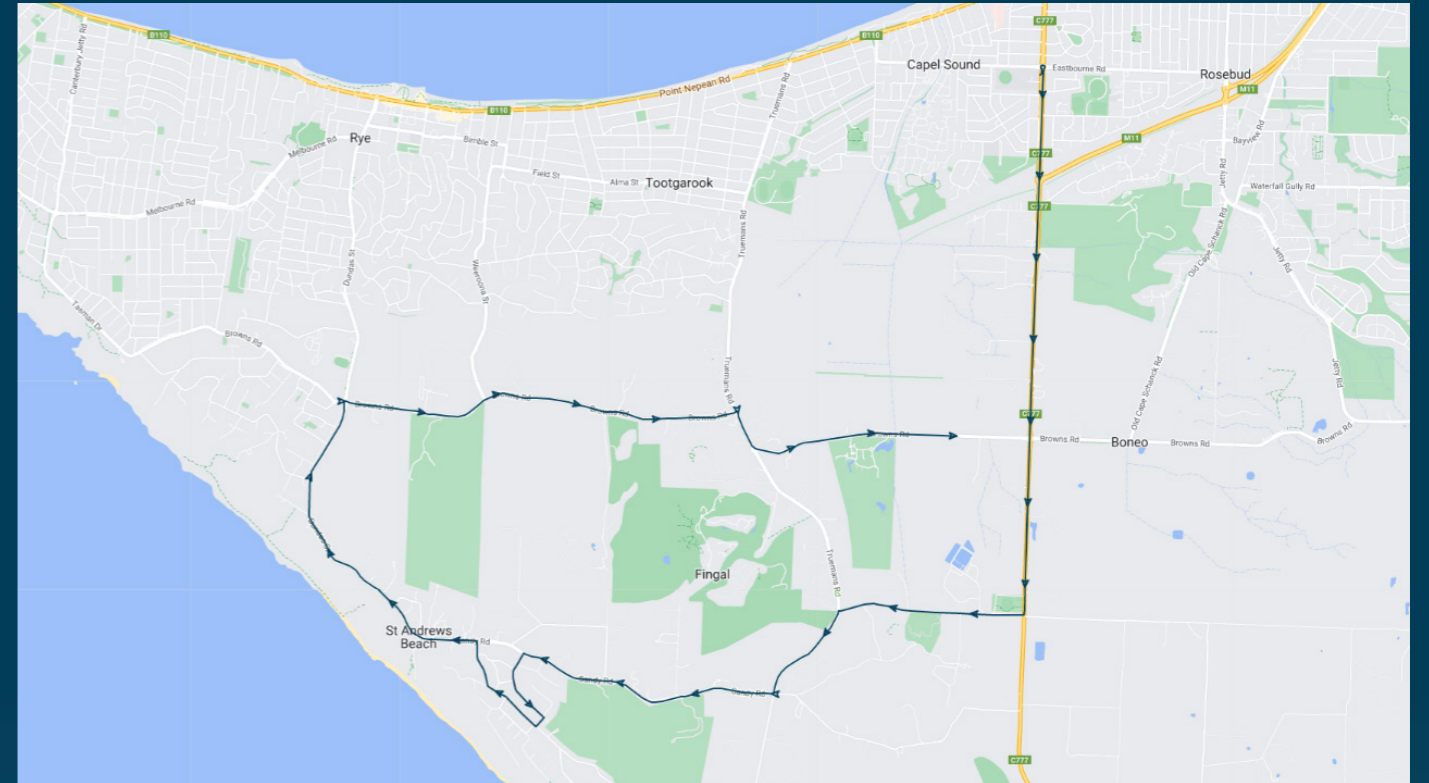

You can also download the Ventura Tracker app to view real time bus locations of all services

Rosebud Secondary College

Route: 5341 | Afternoon

Stop ID	Stop Name	Time	Stop ID	Stop Name	Time
	Rosebud College	15:35			
	Sandy Rd/Truemans Rd	15:44			
	St Andrews Golf Course/Sandy Rd	15:45			
	Devonport Dr/Sandy Rd	15:46			
	Alex Dr/Tiberius Rd	15:47			
	Bass Meadows Blvd/Julius St	15:48			
	Nero Ave/Bass Meadows Blvd	15:48			
	Titus Dr/Bass Meadows Blvd	15:49			
44776	409 Sandy Rd	15:49			
44781	498 Dundas St	15:50			
44782	Avon Rd Shops/Dundas St	15:52			
	The Dunes Golf Course/Browns Rd	15:54			
	Springs Ln/Browns Rd	15:56			
	Truemans Golf Range/Truemans Rd	15:58			
	Ma-Yothu Sanctuary/Browns Rd	16:00			

Rosebud Secondary College

Route: 5341 | Afternoon

TURN DIRECTIONS

Depart Rosebud Secondary College, u-turn at Eastbourne Rd onto Boneo Rd, left Limestone Rd, left Truemans Rd, left Sandy Rd, left Tiberius Rd, right Juliu St, right Bass Meadows Blvd, left Sandy Rd, into Dundas St, right Browns Rd, right Truemans Rd, left Browns Rd to Ma-Yothu Sanctuary/Browns Rd.