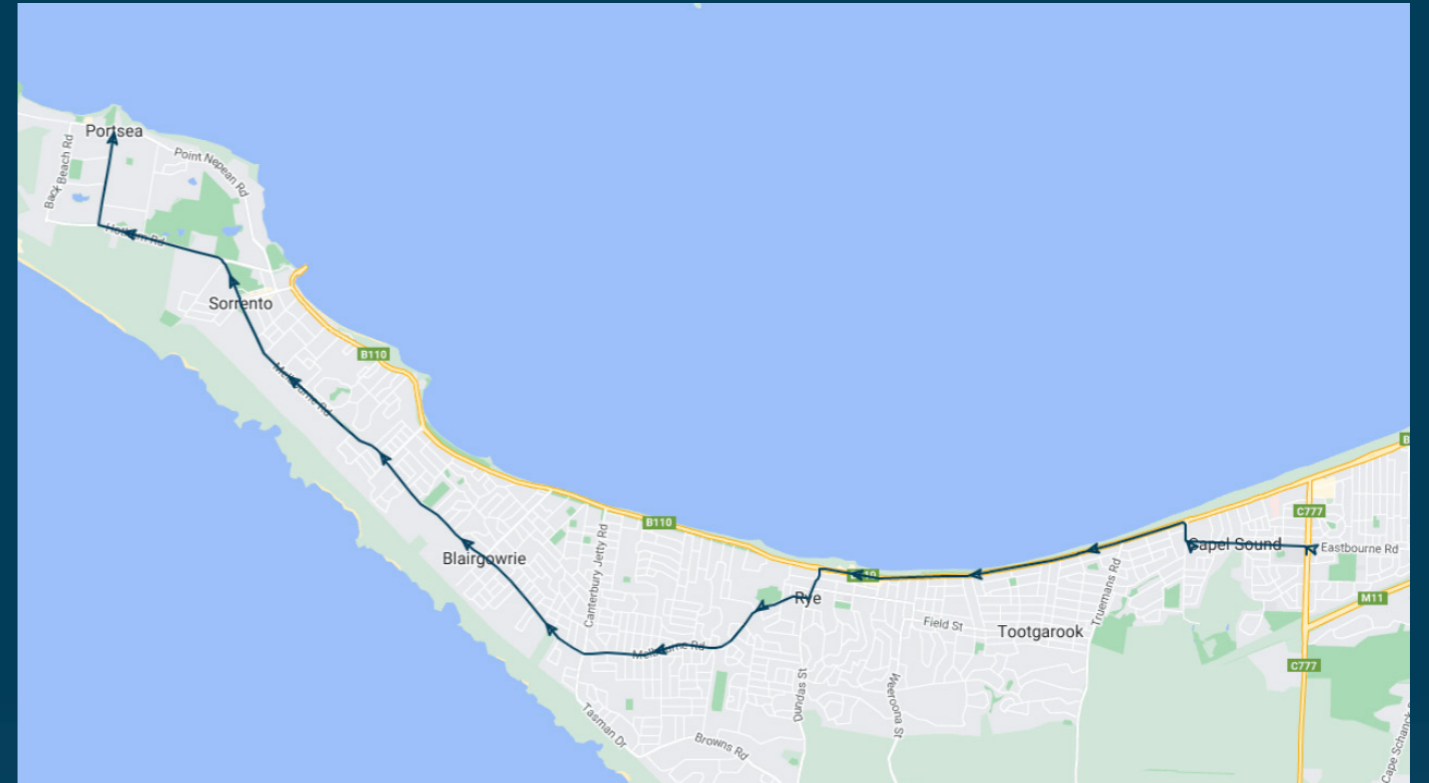

Rosebud Secondary College

Route: 5343 | Afternoon

TURN DIRECTIONS

Depart Rosebud Secondary College via left Boneo Rd, left Eastbourne Rd, right Elizabeth Ave, left Point Nepean Rd, left Dundas St, left Browns Rd to Browns Rd/Dundas St.

You can also download the Ventura Tracker app to view real time bus locations of all services

Rosebud Secondary College

Route: 5335 | Afternoon

Stop ID	Stop Name	Time	Stop ID	Stop Name	Time
	Rosebud Secondary College	15:30			
48644	Peninsula Ave/Melbourne Rd	15:39			
48645	Thomson Tce/Melbourne Rd	15:40			
48647	Doe St/Melbourne Rd	15:41			
	Caxton St/Melbourne Rd	15:42			
	Diamond Bay Rd/Melbourne Rd	15:44			
	Ocean Beach Rd/Melbourne Rd	15:45			
13122	Sorrento Tennis Club/Melbourne Rd	15:46			
13123	Hurstwood Rd/Hotham Rd	15:47			
13124	Oxford St/Melbourne Rd	15:47			
13126	Franklin Rd/Hotham Rd	15:48			
13130	Point Nepean Rd/Franklin Rd	15:50			

Rosebud Secondary College

Route: 5335 | Afternoon

TURN DIRECTIONS

Depart Rosebud Secondary College via left Boneo Rd, left Eastbourne Rd, right Elizabeth Ave, left Point Nepean Rd, left Dundas St, right Melbourne Rd, left Hotham Rd, right Franklin Rd to Point Nepean Rd/Franklin Rd.