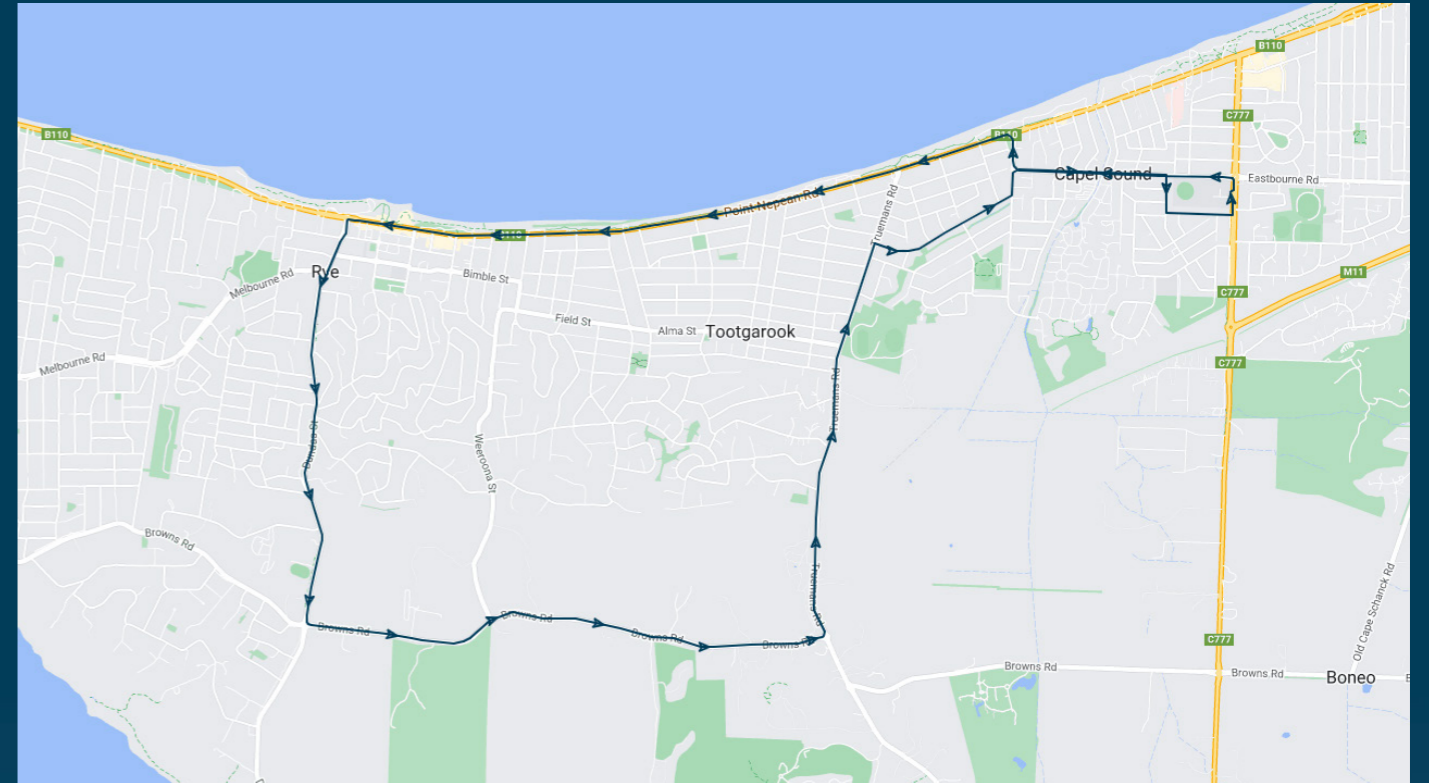

You can also download the Ventura Tracker app to view real time bus locations of all services

Rosebud Secondary College

Route: 5344 | Afternoon

Stop ID	Stop Name	Time	Stop ID	Stop Name	Time
	Rosebud Secondary College	15:25			
44773	Golf Pde/Dundas St	15:31			
44774	Glenvue Rd/Dundas St	15:33			
	Kuringai Rd/Truemans Rd	15:41			
	Alma St/Truemans Rd	15:42			
40037	Truemans Rd/Broadway	15:43			
	Rosebud Secondary College	15:45			

Rosebud Secondary College

Route: 5344 | Afternoon

TURN DIRECTIONS

Depart Rosebud Secondary College via left Boneo Rd, left Eastbourne Rd, right Elizabeth Ave, left Point Nepean Rd, left Dundas St, left Browns Rd, left Truemans Rd, right Broadway, left Elizabeth Ave, right Eastbourne Rd, right Illaroo St, left Cain St, left Boneo Rd to Rosebud Secondary College.

Rosebud Secondary College

Route: 5346 | Afternoon

Stop ID	Stop Name	Time	Stop ID	Stop Name	Time
	Rosebud College	15:45			
	Rosebud Secondary College	15:50			
13175	Beverley Rd/Point Nepean Rd	15:54			
	Noel St/Gibson St	15:58			
	Opp Dromana Primary School/Mc-Culloch St	15:59			
	Leichardt St/Bayview Rd	16:03			
40093	Rosebud Retirement Village/Bayview Rd	16:04			
40095	Elizabeth Dr/Bayview Rd	16:05			