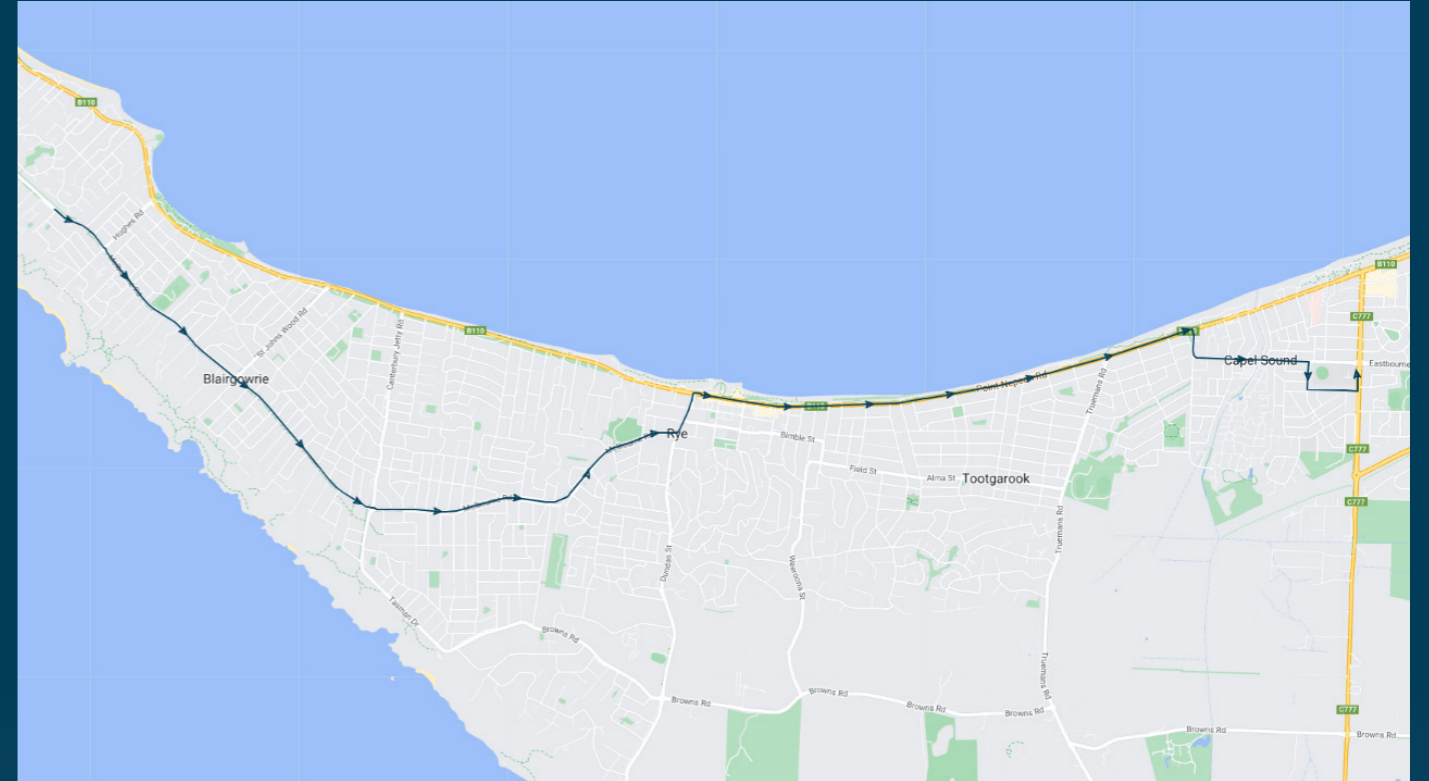

Rosebud Secondary College

Route: 5341 | Morning

TURN DIRECTIONS

Via Truemans Rd, right Sandy Rd, left Tiberius Rd, right Julius St, right Bass Meadows Blvd, left Sandy Rd, into Dundas St, right Browns Rd, right Truemans Rd, left Browns Rd, left Boneo Rd to Rosebud Secondary College

You can also download the Ventura Tracker app to view real time bus locations of all services

Rosebud Secondary College

Route: 5332 | Morning

Stop ID	Stop Name	Time	Stop ID	Stop Name	Time
40013	Mission St/Melbourne Rd	08:05			
40014	Derrick St/Melbourne Rd	08:07			
40015	Stringer Rd/Melbourne Rd	08:08			
	Agnes Ave/Melbourne Rd	08:09			
	Canterbury Jetty Rd/Melbourne Rd	08:12			
40024	Hogan Dr/Melbourne Rd	08:16			
40026	Peninsula Ave/Melbourne Rd	08:16			
	Rosebud Secondary College	08:25			

Rosebud Secondary College

Route: 5332 | Morning

TURN DIRECTIONS

Via Melbourne Rd, left Dundas St, right Point Nepean Rd, right Elizabeth Ave, left Eastbourne Rd, right Illaroo St, left Cain St, left Boneo Rd to Rosebud Secondary College.

You can also download the Ventura Tracker app to view real time bus locations of all services

Rosebud Secondary College

Route: 5343 | Morning

Stop ID	Stop Name	Time	Stop ID	Stop Name	Time
40029	Browns Rd/Dundas St	07:45			
44786	Marvin Ave/Dundas St	07:48			
12683	Lyons St/Point Nepean Rd	07:51			
12685	Hygeia St/Point Nepean Rd	07:54			
12688	Laura St/Point Nepean Rd	07:56			
	Rosebud Secondary College	08:00			