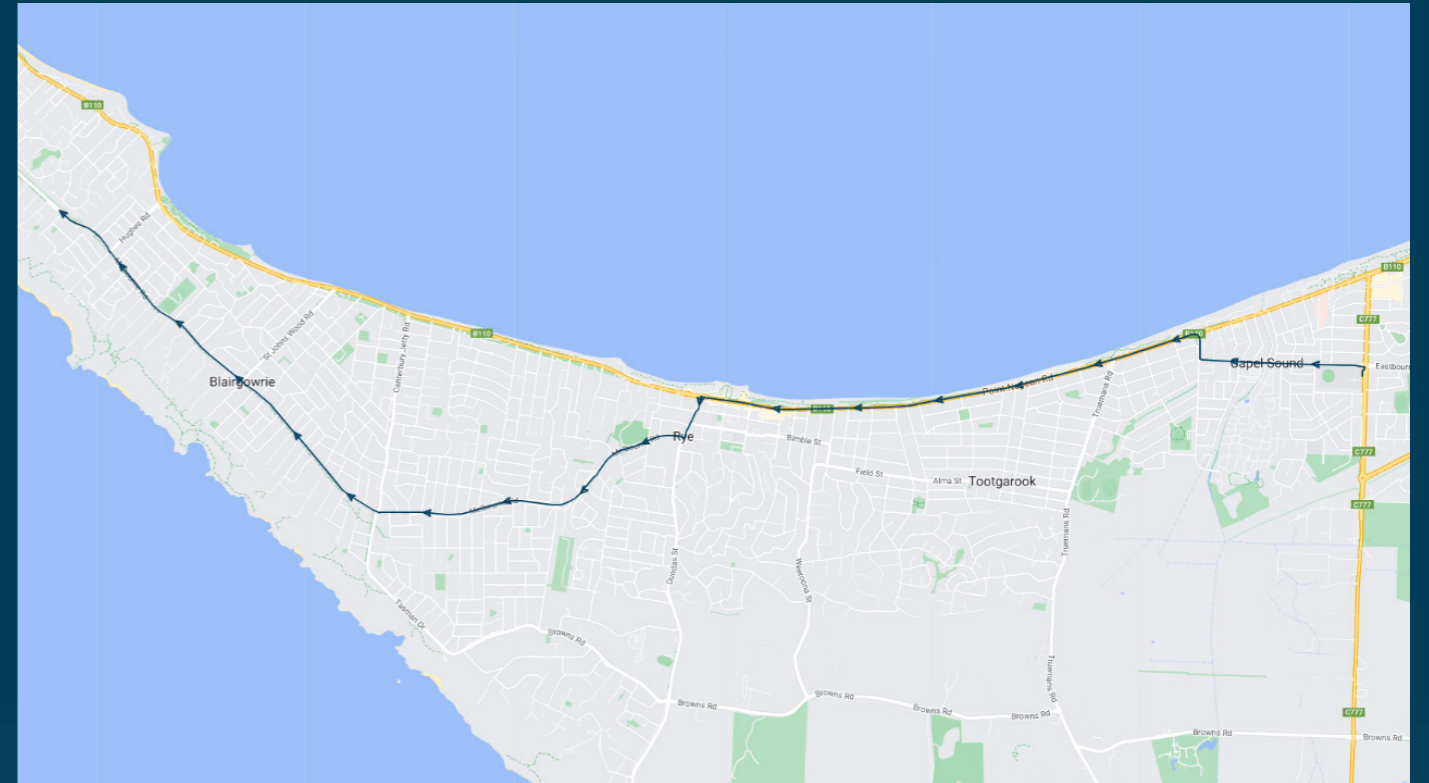

You can also download the Ventura Tracker app to view real time bus locations of all services

Rosebud Secondary College

Route: 5332 | Afternoon

Stop ID	Stop Name	Time	Stop ID	Stop Name	Time
	Rosebud Secondary College	15:35			
48644	Peninsula Ave/Melbourne Rd	15:45			
48646	Hogan Dr/Melbourne Rd	15:46			
	Canterbury Jetty Drive/Melbourne Rd	15:49			
	Moonah Ave/Melbourne Rd	15:50			
48652	Beach Ave/Melbourne Rd	15:51			
48653	Derrick St/Melbourne Rd	15:52			
40013	Mission St/Melbourne Rd	15:53			

Rosebud Secondary College

Route: 5332 | Afternoon

TURN DIRECTIONS

Depart Rosebud Secondary College via left Boneo Rd, left Eastbourne Rd, right Elizabeth Ave, left Point Nepean Rd, left Dundas St, right Melbourne Rd to Mission St/Melblourne Rd.

You can also download the Ventura Tracker app to view real time bus locations of all services

Rosebud Secondary College

Route: 5343 | Afternoon

Stop ID	Stop Name	Time	Stop ID	Stop Name	Time
	Rosebud Secondary College College	15:45			
13085	Laura St/Point Nepean Rd	15:50			
13088	Hygeia St/Point Nepean Rd	15:53			
13090	Lyons Ave/Point Nepean Rd	15:55			
44772	Collingwood St/Dundas St	15:57			
	Browns Rd/Dundas St	16:00			