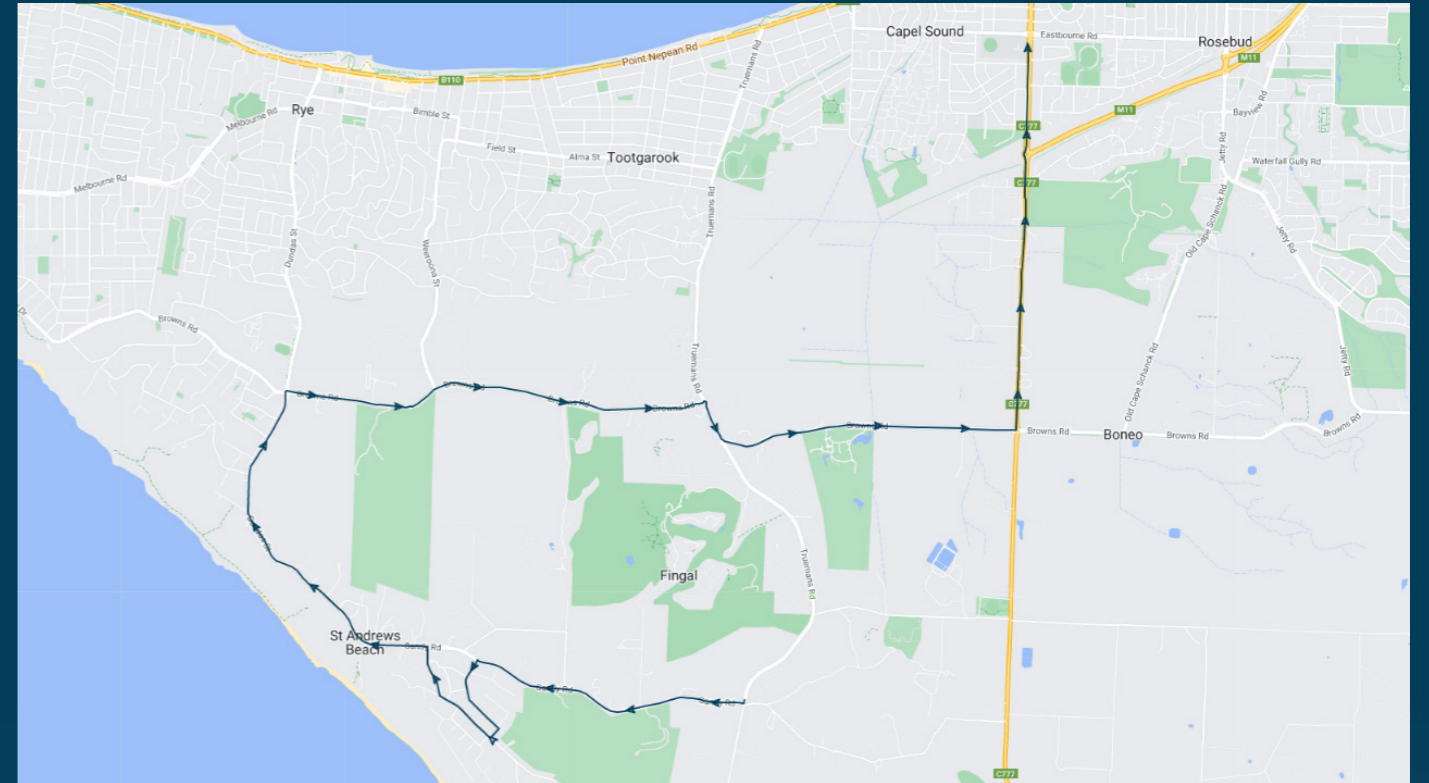

Rosebud Secondary College

Route: 5341 | Morning

Stop ID	Stop Name	Time	Stop ID	Stop Name	Time
	Sandy Rd/Truemans Rd	07:45			
	Placadena Rd/Sandy Rd	07:46			
	Devonport St/Sandy Rd	07:47			
	Alex Dr/Tiberius Rd	07:48			
	Bass Meadows Blvd/Julius St	07:51			
	Nero Ave/Bass Meadows Blvd	07:52			
	Titus Dr/Bass Meadows Blvd	07:53			
44776	409 Sandy Rd	07:54			
44781	498 Dundas St	07:55			
44782	Avon Rd Shops/Dundas St	07:57			
	The Dunes Golf Club/Browns Rd	07:58			
	Springs Ln/Browns Rd	07:59			
	Truemans Golf Range/Truemans Rd	08:02			
	Rosebud Secondary College	08:05			

Rosebud Secondary College

Route: 5341 | Morning

TURN DIRECTIONS

Via Truemans Rd, right Sandy Rd, left Tiberius Rd, right Julius St, right Bass Meadows Blvd, left Sandy Rd, into Dundas St, right Browns Rd, right Truemans Rd, left Browns Rd, left Boneo Rd to Rosebud Secondary College

You can also download the Ventura Tracker app to view real time bus locations of all services

Rosebud Secondary College

Route: 5332 | Morning

Stop ID	Stop Name	Time	Stop ID	Stop Name	Time
40013	Mission St/Melbourne Rd	08:05			
40014	Derrick St/Melbourne Rd	08:07			
40015	Stringer Rd/Melbourne Rd	08:08			
	Agnes Ave/Melbourne Rd	08:09			
	Canterbury Jetty Rd/Melbourne Rd	08:12			
40024	Hogan Dr/Melbourne Rd	08:16			
40026	Peninsula Ave/Melbourne Rd	08:16			
	Rosebud Secondary College	08:25			

You can also download the Ventura Tracker app to view real time bus locations of all services

Rosebud Secondary College

Route: 5343 | Morning

Stop ID	Stop Name	Time	Stop ID	Stop Name	Time
40029	Browns Rd/Dundas St	07:45			
44786	Marvin Ave/Dundas St	07:48			
12683	Lyons St/Point Nepean Rd	07:51			
12685	Hygeia St/Point Nepean Rd	07:54			
12688	Laura St/Point Nepean Rd	07:56			
	Rosebud Secondary College	08:00			