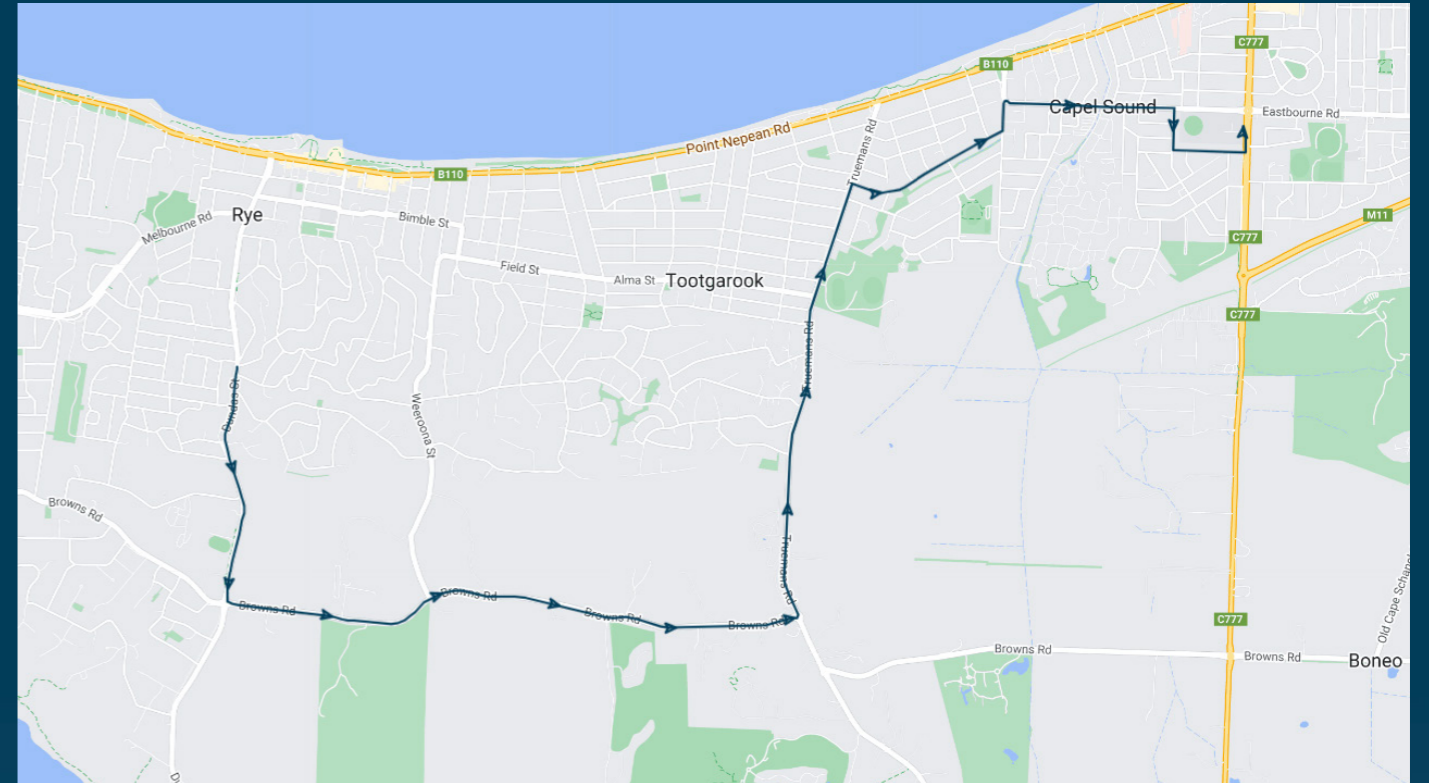

You can also download the Ventura Tracker app to view real time bus locations of all services

Rosebud Secondary College

Route: 5344 | Morning

Stop ID	Stop Name	Time	Stop ID	Stop Name	Time
44773	Golf Pde/Dundas St	07:45			
44774	Glenvue Rd/Dundas St	07:47			
	Kurringai Rd/Truemans Rd	07:50			
	Alma St/Truemans Rd	07:52			
40037	Truemans Rd/Broadway	07:54			
	Rosebud Secondary College	08:05			

Rosebud Secondary College

Route: 5344 | Morning

TURN DIRECTIONS

Via Dundas St, left Browns Rd, left Truemans Rd, right Broadway, left Elizabeth Ave, right Eastbourne Rd, right Illaroo St, left Cain St, left Boneo Rd to Rosebud Secondary College.

You can also download the Ventura Tracker app to view real time bus locations of all services

Rosebud Secondary College

Route: 5346 | Morning

Stop ID	Stop Name	Time	Stop ID	Stop Name	Time
13175	Beverley Rd/Point Nepean Rd	08:10			
	Noel St/Gibson St	08:15			
	Opp Dromana Primary School/Mc-Culloch St	08:20			
	Leichardt St/Bayview Rd	08:26			
40093	Rosebud Retirement Village/Bayview Rd	08:28			
40095	Elizabeth Dr/Bayview Rd	08:29			
	Rosebud Secondary College	08:36			