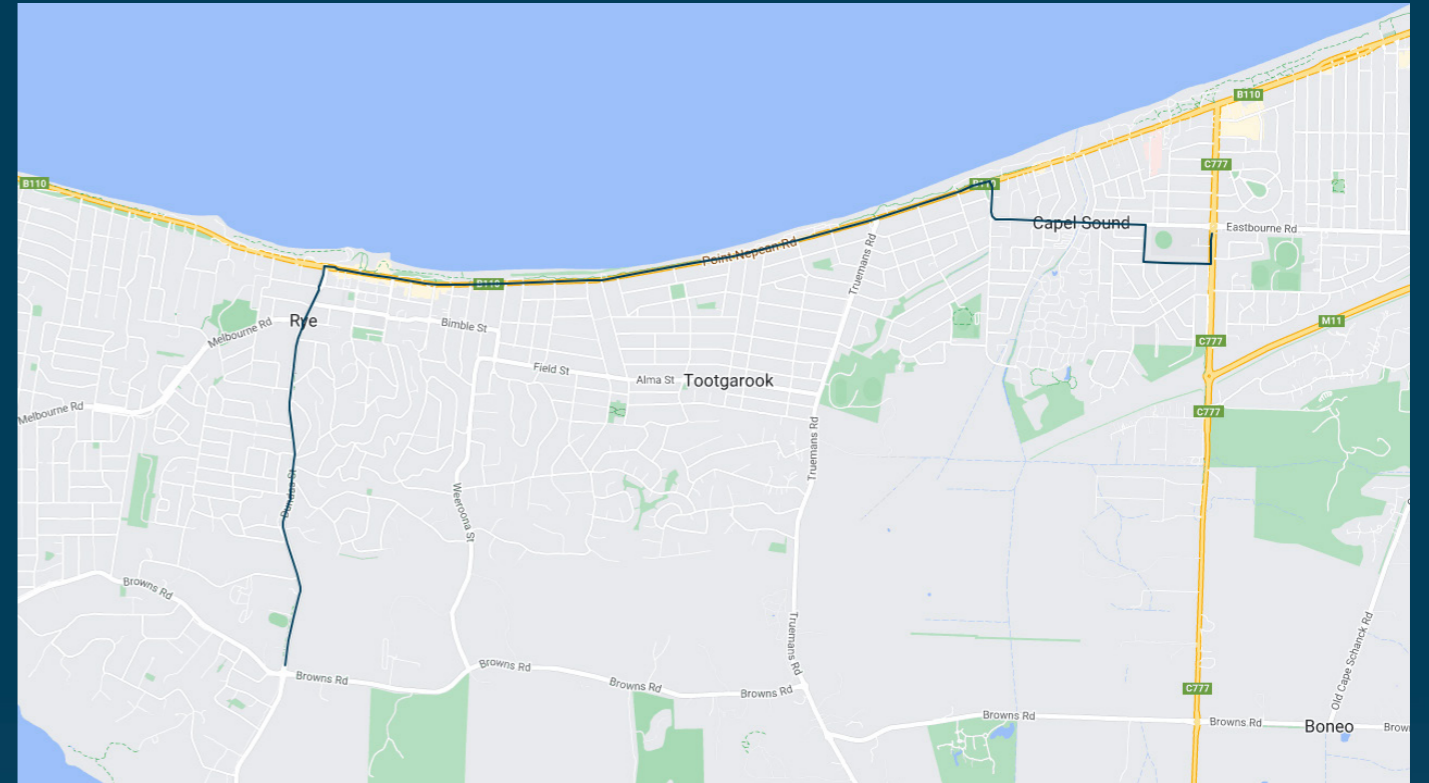

You can also download the Ventura Tracker app to view real time bus locations of all services

Rosebud Secondary College

Route: 5343 | Morning

Stop ID	Stop Name	Time	Stop ID	Stop Name	Time
40029	Browns Rd/Dundas St	07:45			
44786	Marvin Ave/Dundas St	07:48			
12683	Lyons St/Point Nepean Rd	07:51			
12685	Hygeia St/Point Nepean Rd	07:54			
12688	Laura St/Point Nepean Rd	07:56			
	Rosebud Secondary College	08:00			

Rosebud Secondary College

Route: 5343 | Morning

TURN DIRECTIONS

Via Dundas St, right Point Nepean Rd, right Elizabeth Ave, left Eastbourne Rd, right Illaroo St, left Cain St, left Boneo Rd, to Rosebud Secondary College.