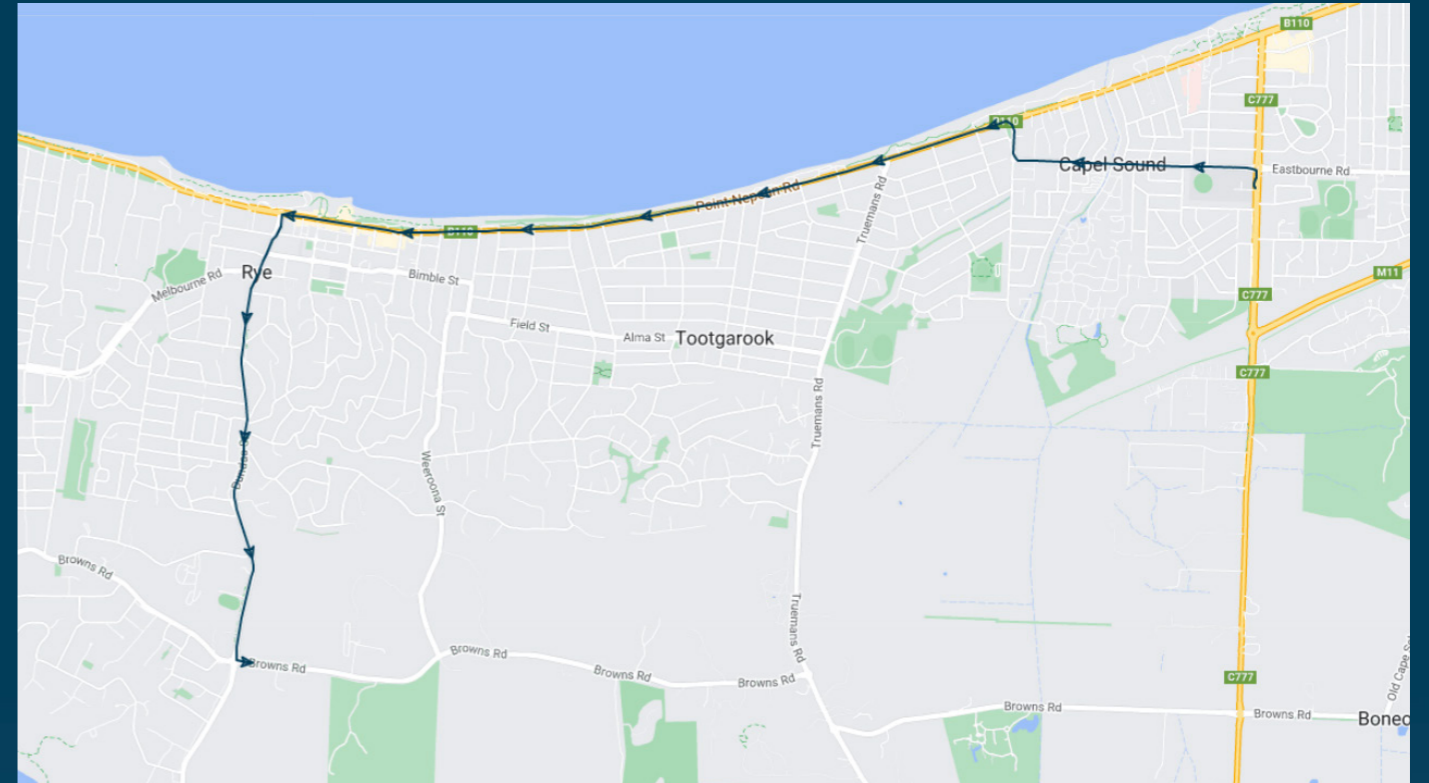

You can also download the Ventura Tracker app to view real time bus locations of all services

Rosebud Secondary College

Route: 5343 | Afternoon

Stop ID	Stop Name	Time	Stop ID	Stop Name	Time
	Rosebud Secondary College College	15:45			
13085	Laura St/Point Nepean Rd	15:50			
13088	Hygeia St/Point Nepean Rd	15:53			
13090	Lyons Ave/Point Nepean Rd	15:55			
44772	Collingwood St/Dundas St	15:57			
	Browns Rd/Dundas St	16:00			

Rosebud Secondary College

Route: 5343 | Afternoon

TURN DIRECTIONS

Depart Rosebud Secondary College via left Boneo Rd, left Eastbourne Rd, right Elizabeth Ave, left Point Nepean Rd, left Dundas St, left Browns Rd to Browns Rd/Dundas St.

You can also download the Ventura Tracker app to view real time bus locations of all services

Rosebud Secondary College

Route: 5335 | Afternoon

Stop ID	Stop Name	Time	Stop ID	Stop Name	Time
	Rosebud Secondary College	15:30			
48644	Peninsula Ave/Melbourne Rd	15:39			
48645	Thomson Tce/Melbourne Rd	15:40			
48647	Doe St/Melbourne Rd	15:41			
	Caxton St/Melbourne Rd	15:42			
	Diamond Bay Rd/Melbourne Rd	15:44			
	Ocean Beach Rd/Melbourne Rd	15:45			
13122	Sorrento Tennis Club/Melbourne Rd	15:46			
13123	Hurstwood Rd/Hotham Rd	15:47			
13124	Oxford St/Melbourne Rd	15:47			
13126	Franklin Rd/Hotham Rd	15:48			
13130	Point Nepean Rd/Franklin Rd	15:50			