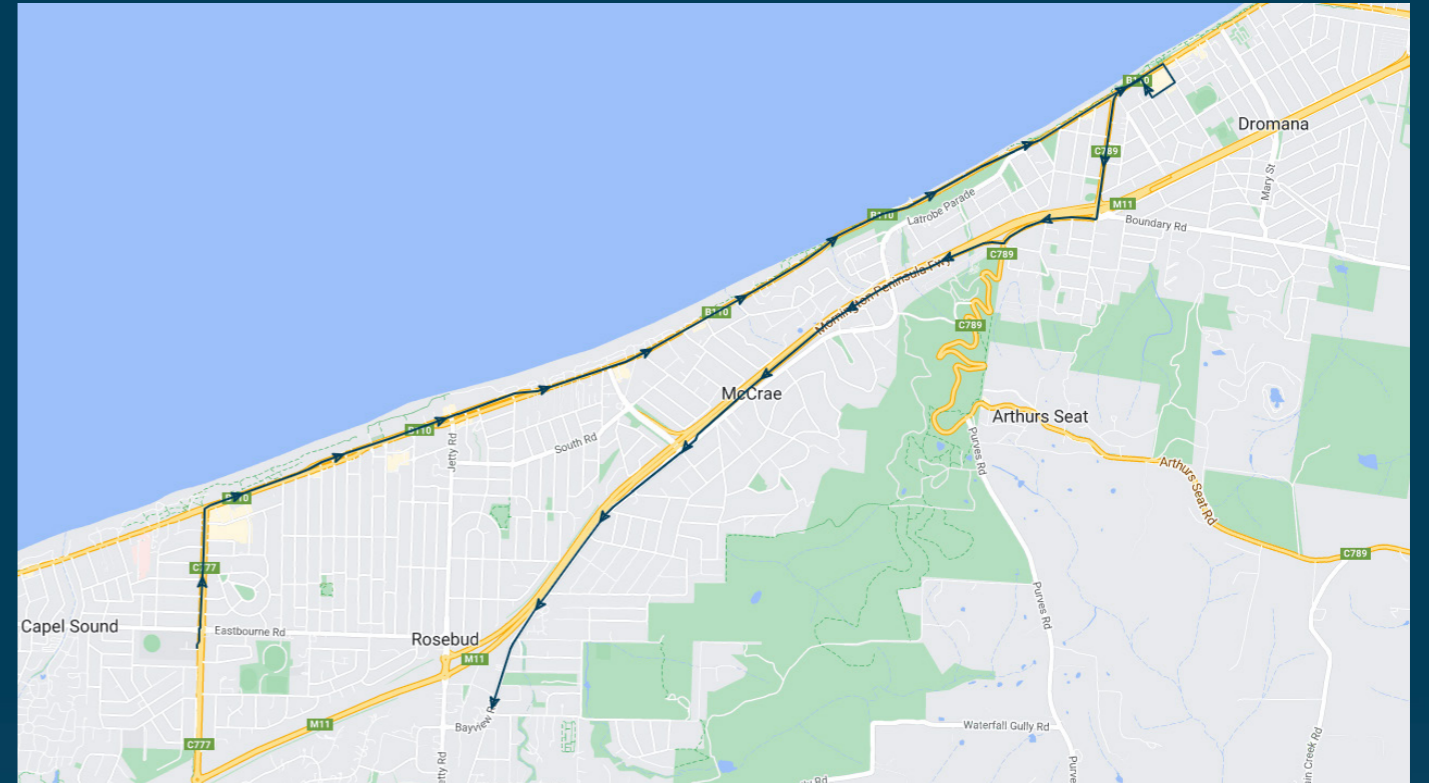

Rosebud Secondary College

Route: 5344 | Afternoon

TURN DIRECTIONS

Depart Rosebud Secondary College via left Boneo Rd, left Eastbourne Rd, right Elizabeth Ave, left Point Nepean Rd, left Dundas St, left Browns Rd, left Truemans Rd, right Broadway, left Elizabeth Ave, right Eastbourne Rd, right Illaroo St, left Cain St, left Boneo Rd to Rosebud Secondary College.

To view our list of live tracked services, visit www.venturabus.com.au
 Timetable Printed : 8 September 2023

Times listed are estimated times only, it is advised to arrive at your stop earlier than the listed time to avoid missing your bus.
 You can also download the Ventura Tracker app to view real time bus locations of all services

Rosebud Secondary College

Route: 5346 | Afternoon

Stop ID	Stop Name	Time	Stop ID	Stop Name	Time
	Rosebud College	15:45			
	Rosebud Secondary College	15:50			
13175	Beverley Rd/Point Nepean Rd	15:54			
	Noel St/Gibson St	15:58			
	Opp Dromana Primary School/Mc-Culloch St	15:59			
	Leichardt St/Bayview Rd	16:03			
40093	Rosebud Retirement Village/Bayview Rd	16:04			
40095	Elizabeth Dr/Bayview Rd	16:05			

Rosebud Secondary College

Route: 5346 | Afternoon

TURN DIRECTIONS

Depart Rosebud Secondary College via left Boneo Rd, right Point Nepean Rd, right Pier St, right Gibson St, right Odonohue St, left Point Nepean Rd, left McCulloch St, right Arthurs Seat Rd, right Mornington Peninsula Fwy, exit Fwy and