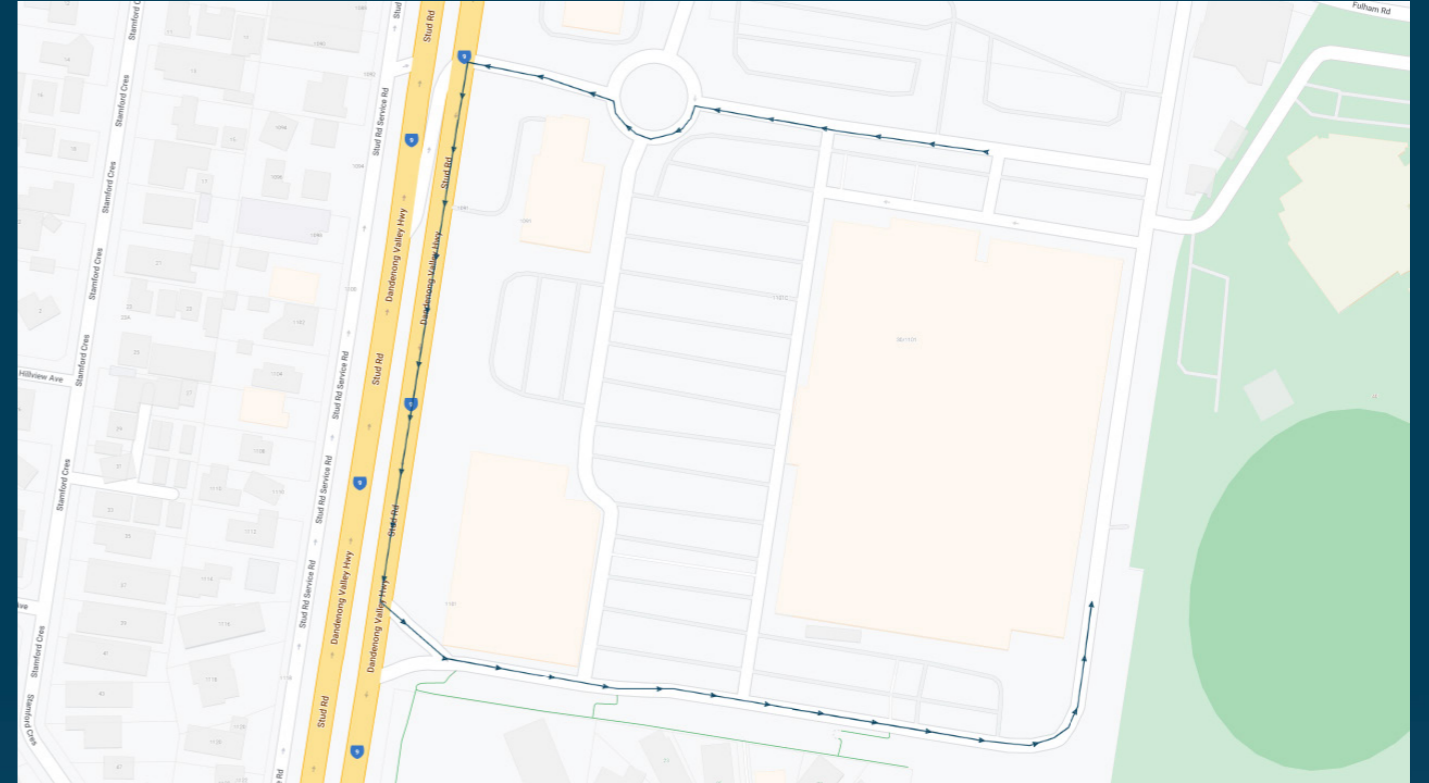

Rowville Primary School

Route: 2550 | Afternoon

Stop ID	Stop Name	Time	Stop ID	Stop Name	Time
---------	-----------	------	---------	-----------	------

21315	Stud Park SC - Bay 2	15:20			
46597	Rowville PS/Stud Park Carpark Access	15:28			

Rowville Primary School

Route: 2550 | Afternoon

TURN DIRECTIONS

Depart Stud Park, (L) Stud Rd, (L) Stud Park Car Park behind Woolworths

To view our list of live tracked services, visit www.venturabus.com.au

Times listed are estimated times only, it is advised to arrive at your stop earlier than the listed time to avoid missing your bus.

You can also download the Ventura Tracker app to view real time bus locations of all services