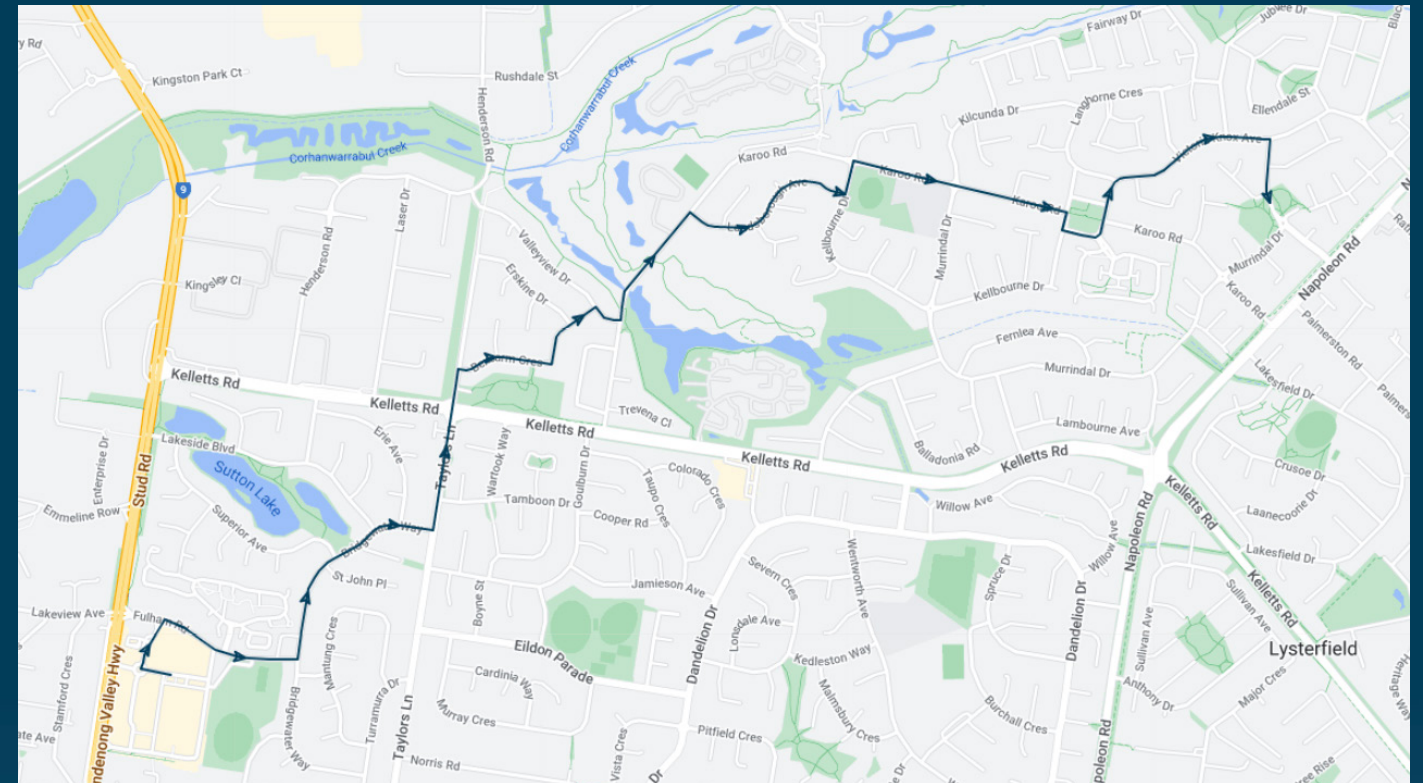

You can also download the Ventura Tracker app to view real time bus locations of all services

# Rowville/Stud Park Surrounding Schools

## Route: 2555 | Afternoon

Stop ID	Stop Name	Time	Stop ID	Stop Name	Time
21314	Stud Park SC - Bay 1	15:40			
13339	Rowville Community Centre	15:42			
13346	Erie Ave/Bridgewater Way	15:44			
15227	Kelletts Rd/Taylor's Lane	15:47			
15242	Valleyview Dr/Karoo Rd	15:49			
15243	Oakdene Ct/Landsborough Ave	15:51			
15244	Kellbourne Dr/Landsborough Ave	15:52			
15245	Karoo PS/Karoo Rd	15:54			
15246	Karoo Rd/Camley Ct	15:55			
15247	Sovereign Manors Cres/Karoo Rd	15:56			
15248	Langhorne Cres/Victoria Knox Ave	15:58			
15249	Sovereign Crest Blvd/Victoria Knox Ave	15:59			
15250	Greenhaven Ct/Sovereign Crest Blvd	16:00			

## Route: 2555 | Afternoon