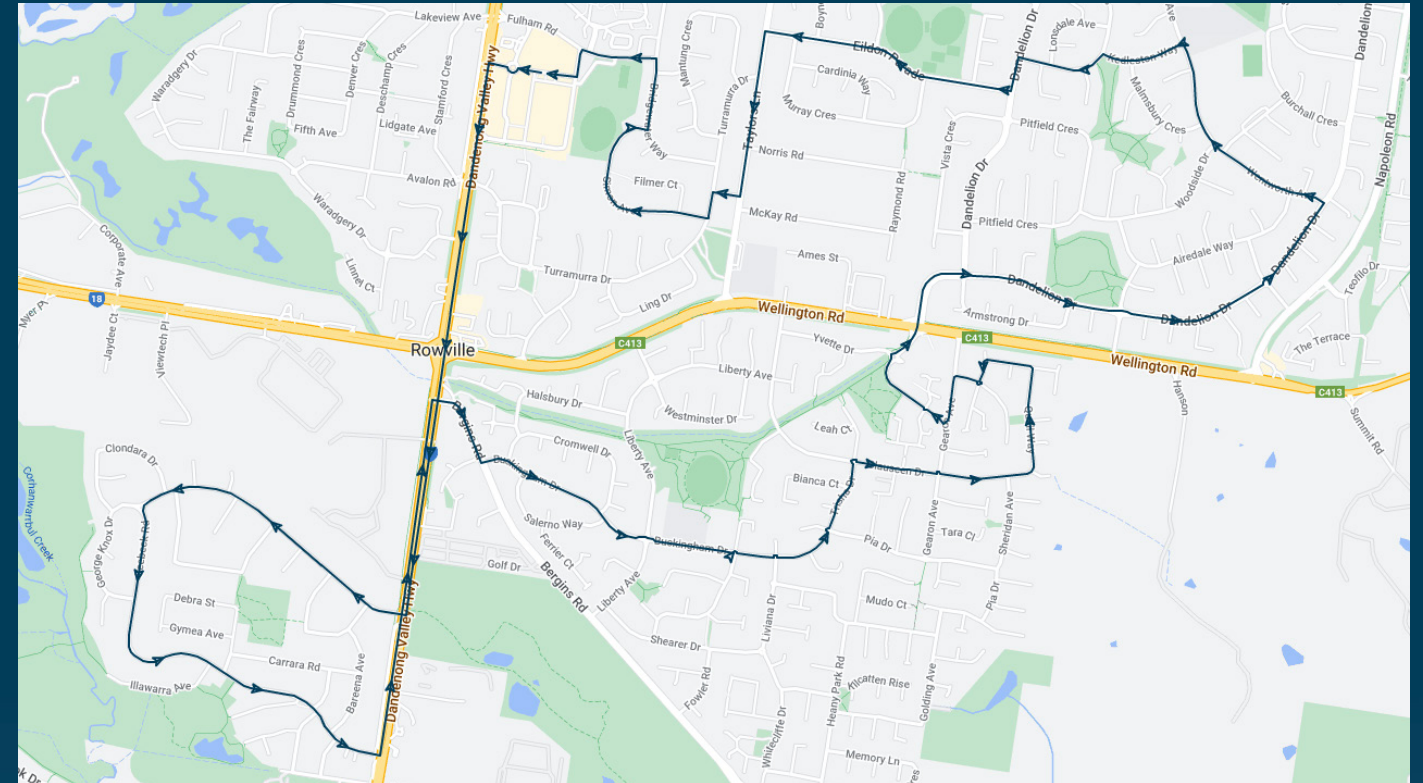

# Rowville/Stud Park Surrounding Schools

## Route: 1054 | Morning

Stop ID	Stop Name	Time	Stop ID	Stop Name	Time
21314	Stud Park Shopping Centre (Rowville)	08:05			
48868	Rupicola Court/Timbertop Dr	08:07			
13928	Buckingham Dr/Bergins Rd (Rowville)	08:09			
13929	Heany Park Primary School	08:11			
15703	15703 Gilda Ct/Trisha Dr (Rowville)	08:13			
15216	Wellington Village	08:15			
15214	Armstrong Dr/Dandelioin Dr	08:17			
15213	Peregrine Reserve/Dandelion Dr	08:19			
16494	Airedale Way/Wentworth Ave	08:21			
16495	Woodside Dr/Wentworth Ave	08:23			
16496	Kedleston Way/Wentworth Ave	08:25			
16501	Dandelion Dr/Eildon Pde	08:27			
16502	Tyers Cres/Eildon Pde	08:30			
16503	Taylors Lane/Eildon Pde	08:33			
15283	Taylors Lane/Bernard Hamilton Way (Rowville)	08:35			
15184	Rowville Community Centre	08:39			
21315	Stud Park Shopping Centre (Rowville)	08:45			

### TURN DIRECTIONS

Via left Stud Rd, right Timbertop Dr, left Seebeck Rd, left Stud Rd, right Bergins Rd, left Buckingham Dr, Into Trisha Dr, right Clausen Dr, Into Quail Way, right Holly Green Cl, left Gearon Ave, right Braeburn Parade, Into Silkwood Way, Into Dandelion Dr, left Wentworth Ave, left Kedleston Way, left Seven Cres, left Dandelion Dr, right Eildon Parade, left Taylors Ln, right Bernard Hamilton Way, left Turramurra Dr, right Simon Ave, left Bridgewater Way, left Fulham Rd, left then right to Stud Park SC Bay 2

## Route: 2555 | Afternoon