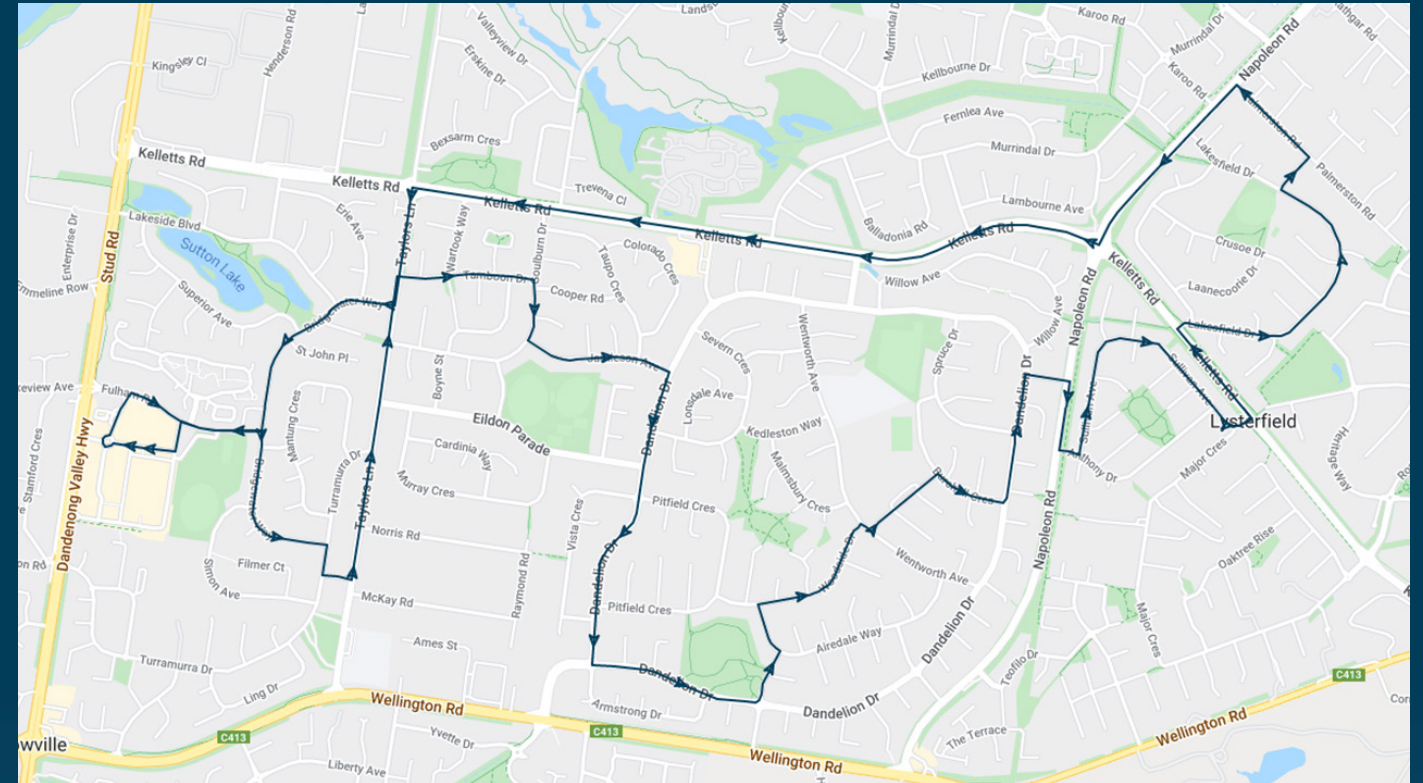

Rowville/Stud Park Surrounding Schools

Route: 1055 | Afternoon

Stop ID	Stop Name	Time	Stop ID	Stop Name	Time
21314	Stud Park SC - Bay 1	15:30			
13339	Rowville community centre	15:32			
15711	Taylors Lane	15:34			
23570	pitfield Crescent	15:39			
15214	Armstrong Dr/Dandelion Dr (Rowville)	15:40			
15213	Peregrine Reserve/Dandelion Dr	15:42			
12540	Milfull Cl/Dandelion Dr	15:48			
15261	Major Cres/Sullivan (south) Ave	15:51			
15197	Lakesfield Dr/Kelletts Rd	15:53			
13909	Napoleon Rd/Lakesfield (south) Dr	15:54			
48870	Mamont Pl/Palmerston Rd	15:57			
21315	Stud Park SC - Bay 2	16:10			

Rowville/Stud Park Surrounding Schools

Route: 1055 | Afternoon