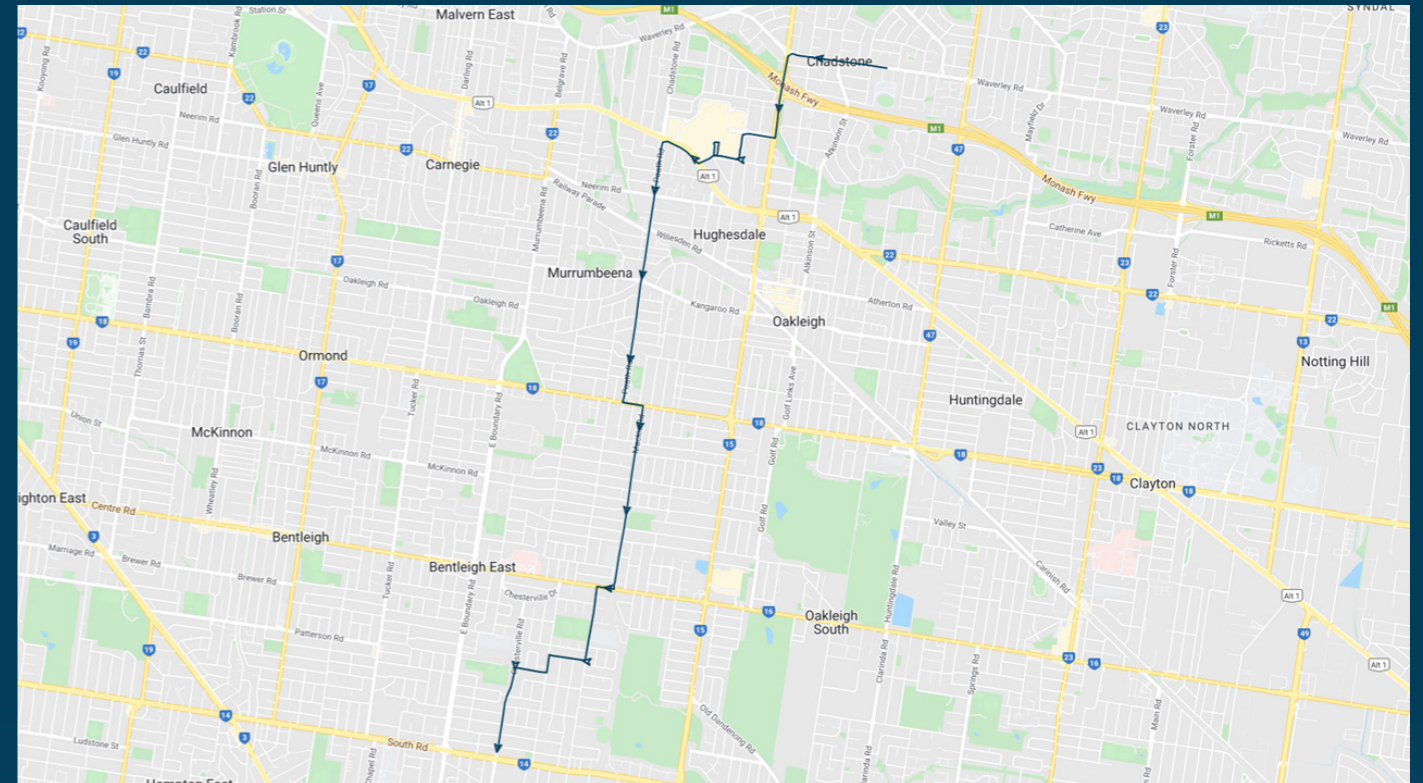

To view our list of live tracked services, visit [www.venturabus.com.au](http://www.venturabus.com.au)

# Salesian College

Route: 1008 | Afternoon

Stop ID	Stop Name	Time	Stop ID	Stop Name	Time
7132	Bosco St/Waverley Rd	15:25			
7133	Hiscock St/Waverley Rd	15:25			
7134	Murphy St/Waverley Rd	15:26			
8134	Warrigal Rd/Waverley Rd	15:27			
47926	Chadstone SC - Bay 4	15:30			
8135	Maroo St/Poath Rd	15:32			
8136	Neerim Rd/Poath Rd	15:32			
8137	Hughesdale Station/96 Poath Rd	15:33			
8138	Freda St/Poath Rd	15:34			
8139	Kangaroo Rd/Poath Rd	15:34			
8140	Ellendale St/Poath Rd	15:35			
8141	George St/Poath Rd	15:36			
8142	North Rd/Poath Rd	15:37			
8143	North Rd/Mackie Rd	15:38			
8144	Goodrich St/Mackie Rd	15:38			
8145	Barrington St/Mackie Rd	15:39			
8146	Brooks St/Mackie Rd	15:40			
8147	Mackie Rd Reserve/Mackie Rd	15:40			
8148	Garvey St/Mackie Rd	15:41			
8149	Centre Rd/Mackie Rd	15:42			
16213	Mackie Rd/Centre Rd	15:42			
8150	Elaine Ct/Bignell Rd	15:43			
8151	St James Catholic College/Bignell Rd	15:44			
8152	Bignell Rd/Normanby Rd	15:44			
8153	Brady Rd/Normanby Rd	15:45			
8154	Enniss Ave/Highview Rd	15:45			
8155	Chesterville Rd/Highview Rd	15:45			
8156	Brosnan Rd/Chesterville Rd	15:45			
8157	Denver St/Chesterville Rd	15:45			
8158	South Rd/Chesterville Rd	15:45			

Times listed are estimated times only, it is advised to arrive at your stop earlier than the listed time to avoid missing your bus.

You can also download the Ventura Tracker app to view real time bus locations of all services

### TURN DIRECTIONS

Depart Bosco St/Waverley Rd via Waverley Rd, left Warrigal Rd, right Middle Rd, left Ring Rd, right into Chadston Shopping Centre Bus Terminus, right Ring Rd, right Princes Hwy, left Poath Rd, left North Rd, right Mackie Rd, right Centre Rd, left Bignell Rd, right Normanby Rd, left Brady Rd, right Highview Rd, left Chesterville Rd to South Rd/Chesterville Rd