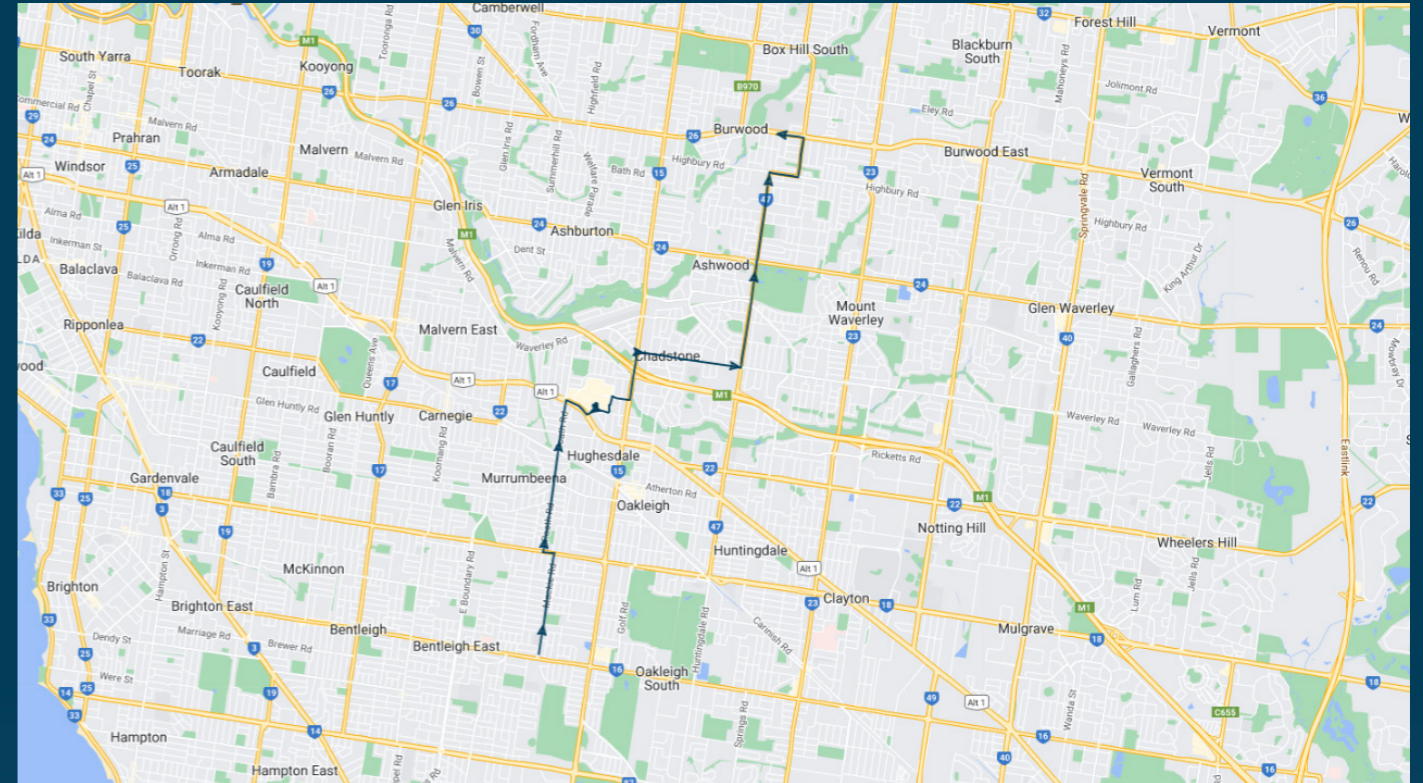

## Route: 1006 | Morning

Stop ID	Stop Name	Time	Stop ID	Stop Name	Time
9460	Centre Rd/Mackie Rd	07:46	10436	Leyland Rd/Huntingdale Rd	08:16
9461	Beddoe Ave/Mackie Rd	07:46	10437	Peacock St/Highbury Rd	08:16
9462	Tudor St/Mackie Rd	07:47	10438	Station St/Highbury Rd	08:17
9463	Brooks St/Mackie Rd	07:47	10439	Goold St/Station St	08:18
9464	Barrington St/Mackie Rd	07:48	10440	Talbett St/Station St	08:18
9465	Argyle St/Mackie Rd	07:49	10441	Station St/Burwood Hwy	08:19
9466	North Rd/Mackie Rd	07:49	10442	Deakin University/Burwood Hwy	08:20
9467	North Rd/Poath Rd	07:50			
9468	Vera St/Poath Rd	07:51			
9469	Blythe St/Poath Rd	07:51			
9470	Kangaroo Rd/Poath Rd	07:52			
9471	Stewart St/Poath Rd	07:53			
9472	Hughesdale Station/Poath Rd	07:54			
9473	Neerim Rd/Poath Rd	07:55			
9474	Lawrance St/Poath Rd	07:56			
47931	Chadstone SC - Bay 9	08:04			
10421	Warrigal Rd/Waverley Rd	08:08			
10422	Margot St/Waverley Rd	08:09			
10423	Amaroo St/Waverley Rd	08:09			
10424	Baradine St/Waverley Rd	08:09			
13780	Power Ave/Waverley Rd	08:10			
10426	Nyrang St/Huntingdale Rd	08:11			
10427	Melinga Cres/Huntingdale Rd	08:12			
10428	Burton St/Huntingdale Rd	08:12			
10429	Jordanville Station/Huntingdale Rd	08:12			
10430	Electra Ave/Huntingdale Rd	08:12			
10431	High Street Rd/Huntingdale Rd	08:13			
10432	Sylvan Cres/Huntingdale Rd	08:13			
10433	Essex Heights Reserve	08:14			
10434	Eildon Rd/Huntingdale Rd	08:14			
10435	Arthur St/Huntingdale Rd	08:15			

Times listed are estimated times only, it is advised to arrive at your stop earlier than the listed time to avoid missing your bus.

You can also download the Ventura Tracker app to view real time bus locations of all services

## Route: 1006 | Morning