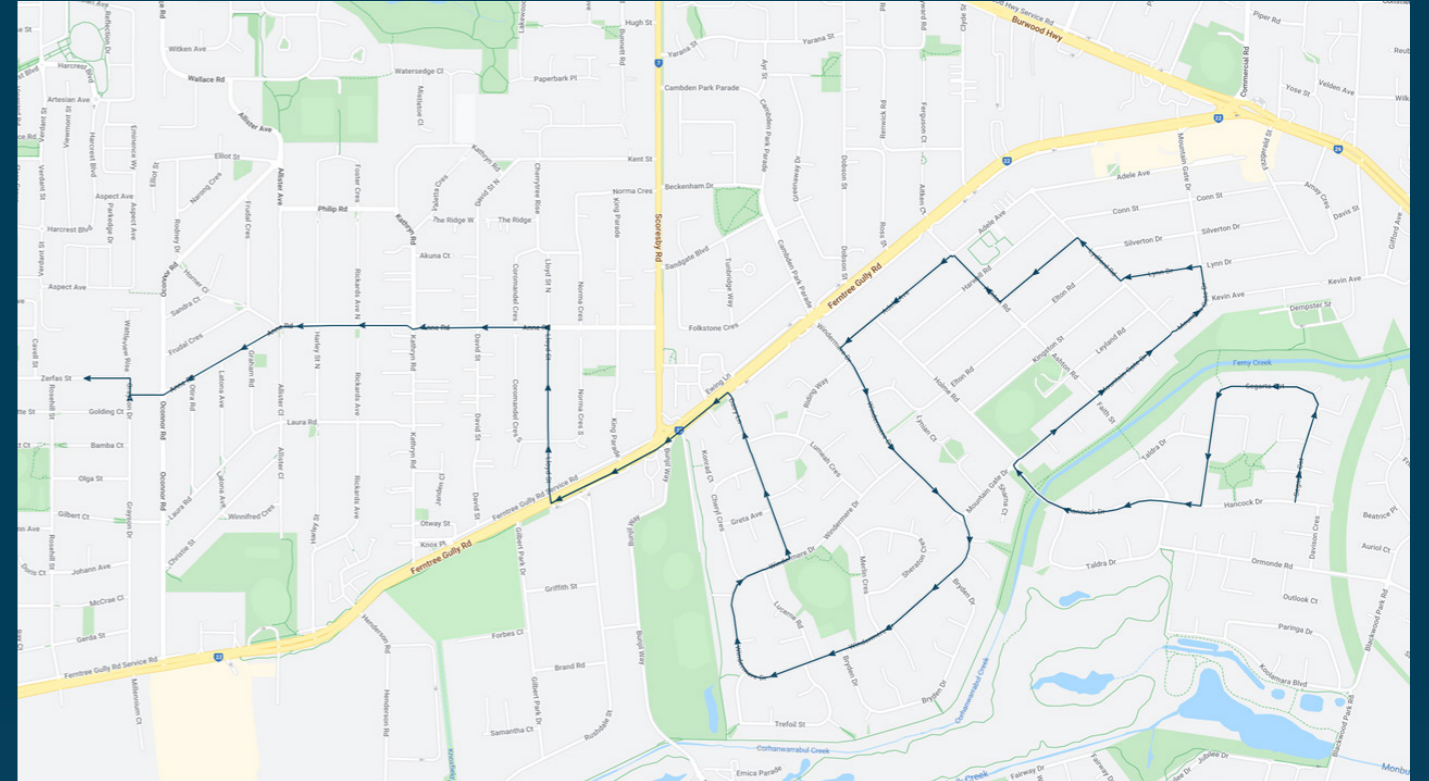

Scoresby Secondary College

Route: 1053 | Morning

Stop ID	Stop Name	Time	Stop ID	Stop Name	Time
11731	Hancock Dr	08:07			
14056	Avon Court	08:13			
14057	Ashton Road	08:13			
14058	Monica Court	08:14			
14048	Elton Road	08:18			
15618	Bryden Drive	08:21			
15617	Chelmsford Court	08:21			
15616	Lucerne Road	08:22			
15615	Brunton Way	08:24			
15614	Windermere Reserve	08:25			
12790	Scoresby Road	08:28			
12791	Rushdale Street	08:29			
17084	Ferntree Gully Road	08:29			
18998	Coromandel Crescent	08:30			
18997	Anne Road	08:31			
17085	David Street	08:32			
15750	Kathryn Road	08:33			
15751	Harley Street	08:33			
15752	Graham Road	08:34			
15753	Otira Road	08:35			
15754	Scoresby Secondary College	08:37			

Scoresby Secondary College

Route: 1053 | Morning

TURN DIRECTIONS

Via Segarta Circuit, right Hancock Drive, right Mountain Gate Drive, left Lynn Drive, right Lydford Road, left Gaydon Street, right Ashton Road, left Adele Avenue, left Windermere Drive, left Dairy Lane, left Ferntree Gully Road, right Lloyd Street, left Anne Road, right Grayson Drive, left Zervas Street to Scoresby Secondary College

You can also download the Ventura Tracker app to view real time bus locations of all services

Scoresby Secondary College

Route: 1046 | Afternoon

Stop ID	Stop Name	Time	Stop ID	Stop Name	Time
44601	Scoresby Secondary College	15:10			
15755	Zerfas Street	15:10			
15756	Olga Street	15:11			
15757	Rumann Avenue	15:12			
14422	O'Connor Road	15:14			
14421	Harley Street	15:15			
14420	Kathryn Road	15:17			
14419	Lloyd Street	15:18			
14418	Scoresby Road	15:19			
14051	Homer Ct	15:22			
14052	Lucerne Road	15:24			
14053	Merlin Crescent	15:24			
14054	Bryden Drive	15:25			
15612	Elton Road	15:27			
15622	Monica Court	15:33			
15621	Faith Street	15:34			
15620	Avon Court	15:34			
44513	Hancock Dr	15:40			