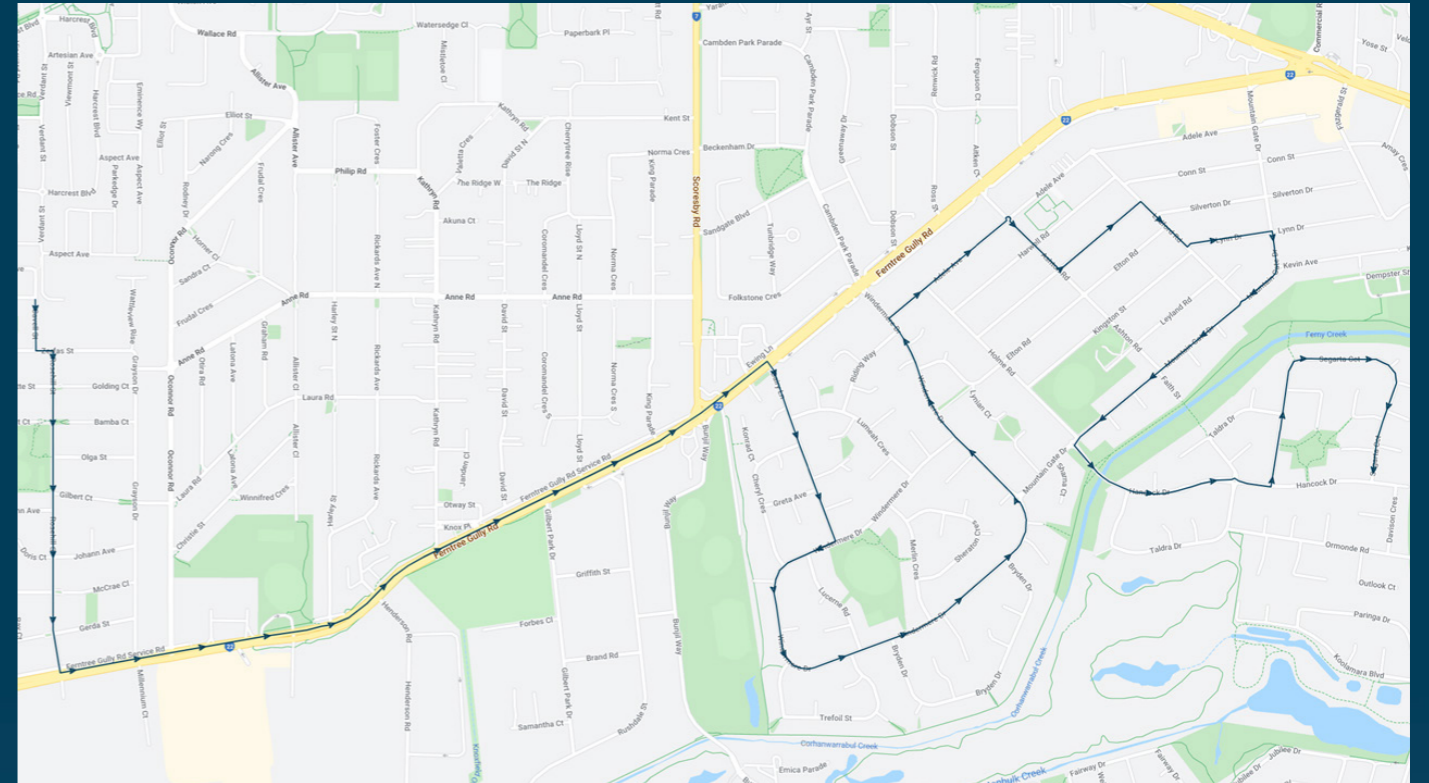

Scoresby Secondary College

Route: 1053 | Morning

TURN DIRECTIONS

Via Segarta Circuit, right Hancock Drive, right Mountain Gate Drive, left Lynn Drive, right Lydford Road, left Gaydon Street, right Ashton Road, left Adele Avenue, left Windermere Drive, left Dairy Lane, left Ferntree Gully Road, right Lloyd Street, left Anne Road, right Grayson Drive, left Zervas Street to Scoresby Secondary College

You can also download the Ventura Tracker app to view real time bus locations of all services

Scoresby Secondary College

Route: 1046 | Afternoon

Stop ID	Stop Name	Time	Stop ID	Stop Name	Time
44601	Scoresby Secondary College	15:10			
15755	Zerfas Street	15:10			
15756	Olga Street	15:11			
15757	Rumann Avenue	15:12			
14422	O'Connor Road	15:14			
14421	Harley Street	15:15			
14420	Kathryn Road	15:17			
14419	Lloyd Street	15:18			
14418	Scoresby Road	15:19			
14051	Homer Ct	15:22			
14052	Lucerne Road	15:24			
14053	Merlin Crescent	15:24			
14054	Bryden Drive	15:25			
15612	Elton Road	15:27			
15622	Monica Court	15:33			
15621	Faith Street	15:34			
15620	Avon Court	15:34			
44513	Hancock Dr	15:40			

Scoresby Secondary College

Route: 1046 | Afternoon

TURN DIRECTIONS

Depart Scoresby Secondary College via Cavell Street, left Zerfas Street, right Rosehill Street, left Ferntree Gully Road, right Dairy Lane, right Windermere Drive, right Adele Avenue, right Ashton Road, left Gaydon Street, right Lydford Road, left Lynn Drive, right Mountain Gate Drive, left Hancock Drive, left Segarta Circuit to Hancock Dr