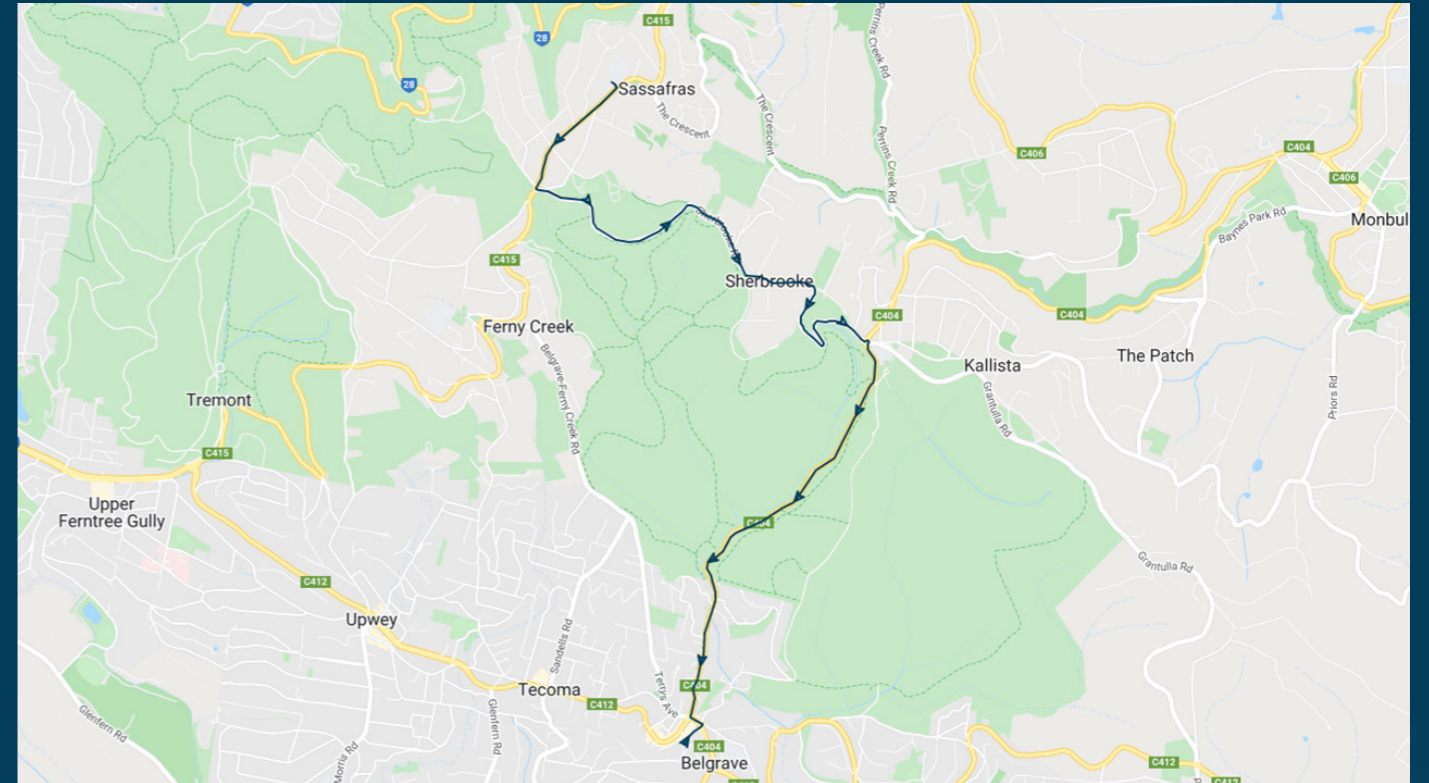

Sherbrooke Community School

Route: 5100 (SBSC) | Afternoon

Stop ID	Stop Name	Time	Stop ID	Stop Name	Time
12546	Sherbrooke Community School	15:25			
22480	Hilton Road	15:25			
12548	Sherbrooke Road	15:26			
12549	Nobles Lane	15:29			
12550	Poets Lane	15:30			
12551	Braeside Avenue	15:31			
12552	Monbulk Road	15:33			
14578	Cole Avenue	15:37			
19581	Belgrave Station	15:40			

Sherbrooke Community School

Route: 5100 (SBSC) | Afternoon

TURN DIRECTIONS

Via Mount Dandenong Tourist Road, left Sherbrooke Road, right Monbulk Road, left Belgrave-Gembrook Road

To view our list of live tracked services, visit www.venturabus.com.au
 Timetable Printed : 26 May 2023

Times listed are estimated times only, it is advised to arrive at your stop earlier than the listed time to avoid missing your bus.

You can also download the Ventura Tracker app to view real time bus locations of all services