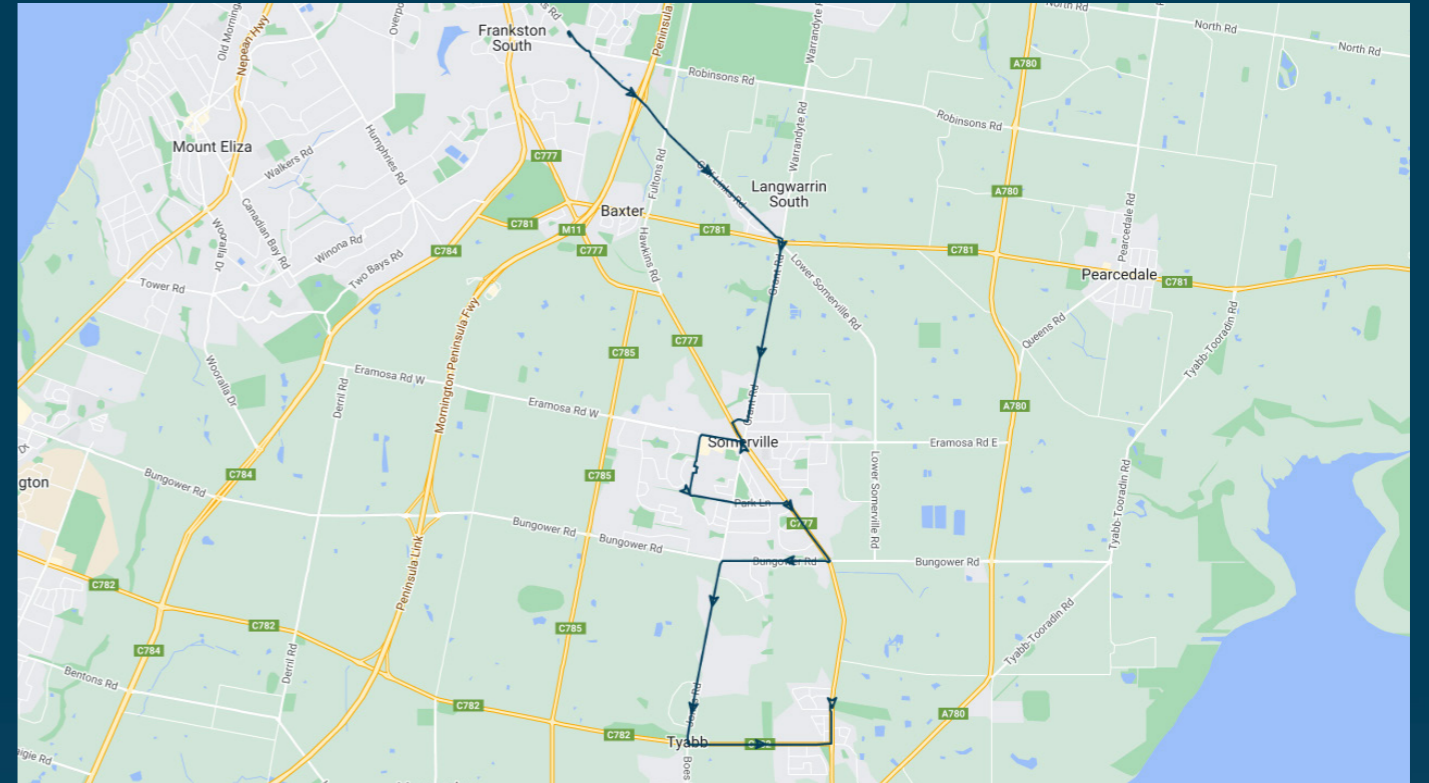

Somerville Secondary College

Route: 5205 (SBSC) | Afternoon

Stop ID	Stop Name	Time	Stop ID	Stop Name	Time
44516	Mt Erin Secondary College	14:55			
	St Kilda St/Gold Links Rd	15:01			
	Baxter Primary School/Grant Rd	15:01			
	Coles Express/Frankston-Flinders Rd	15:06			
12135	Somerville Plaza SC/Eramosa Rd West	15:07			
	Somerville Secondary College	15:10			
14067	Park Ln/Frankston-Flinders Rd	15:11			
14068	Chesterfield Rd/Frankston-Flinders Rd	15:12			
	Radnor Rise/Bungower Rd	15:14			
14762	McLaurin Dr/Jones Rd	15:17			
13147	Stuart Rd/Mornington-Tyabb Rd	15:21			
13148	Gerald St/Mornington-Tyabb Rd	15:22			
12090	Delapan Dr/Frankston-Flinders Rd	15:23			

Somerville Secondary College

Route: 5205 (SBSC) | Afternoon