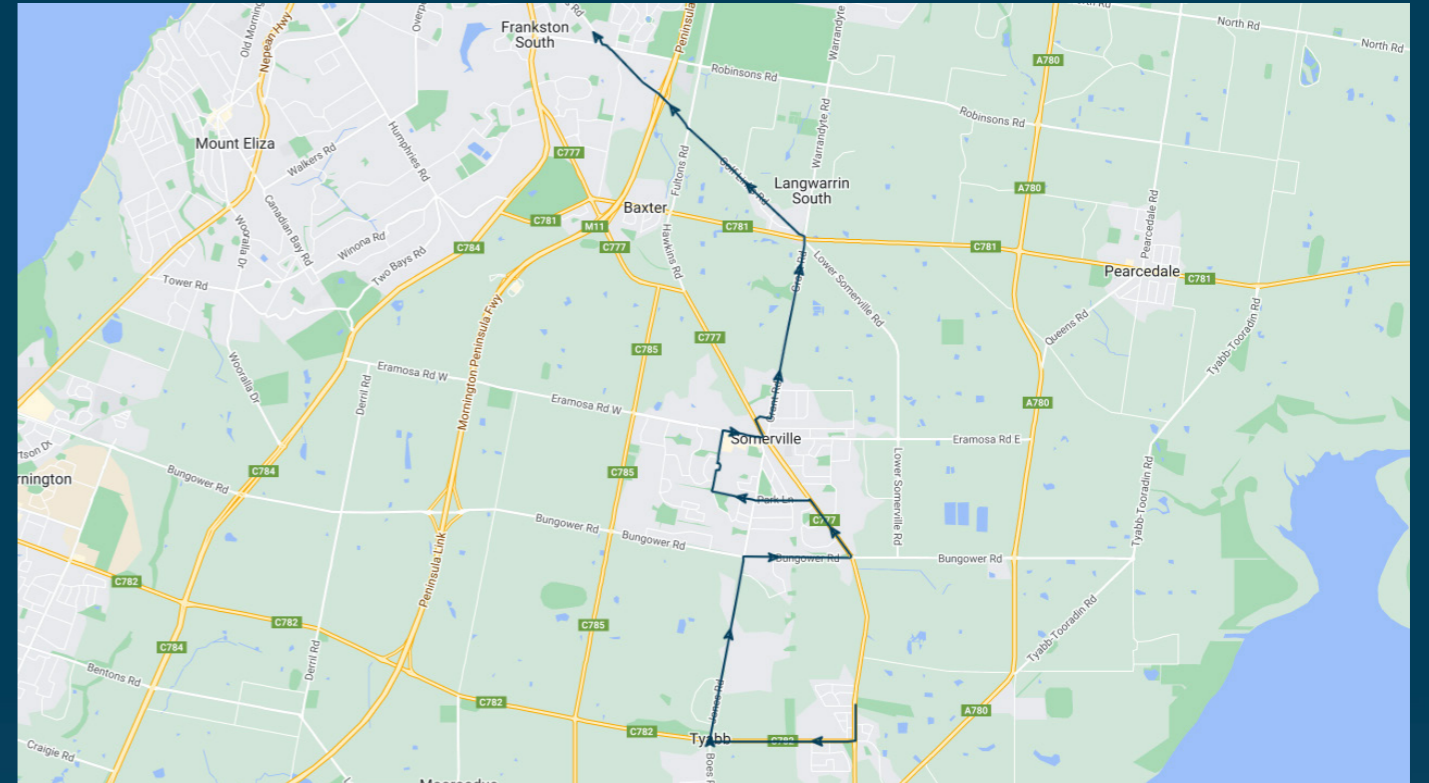

Somerville Secondary College

Route: 5205 (SBSC) | Morning

Stop ID	Stop Name	Time	Stop ID	Stop Name	Time
12090	Delepan Dr/Frankston-Flinders Rd	07:50			
	Tyabb Central Reserve	07:51			
13600	Stuart Rd/Mornington-Tyabb Rd	07:53			
13602	McLaurin Dr/Jones Rd	07:57			
	Bungower Rd/Jones Rd	07:58			
	Radnor Rise/Bungower Rd	07:59			
12133	Chesterfield Rd/Frankston-Flinders Rd	08:00			
13142	Frankston-Flinders Rd/Park Ln	08:01			
	Somerville Secondary College	08:05			
12091	Somerville Plaza SC/Eramosa Rd West	08:08			
	Eramosa Rd West	08:09			
44516	Mt Erin Secondary College	08:20			

Somerville Secondary College

Route: 5205 (SBSC) | Morning

TURN DIRECTIONS

Via Frankston-Flinders Rd, right Mornington-Tyabb Rd, right Jones Rd, right Bungower Rd, left Frankston-Flinders Rd, left Park Ln, into Worwong Ave, right Graf Rd, right into Somerville Secondary College, right Garf Rd, right Eramosa Rd W, left Frankston-Flinders Rd, right Scott-Grove, left Grant Rd, left Gof Links Rd to Mt Erin Secondary College.