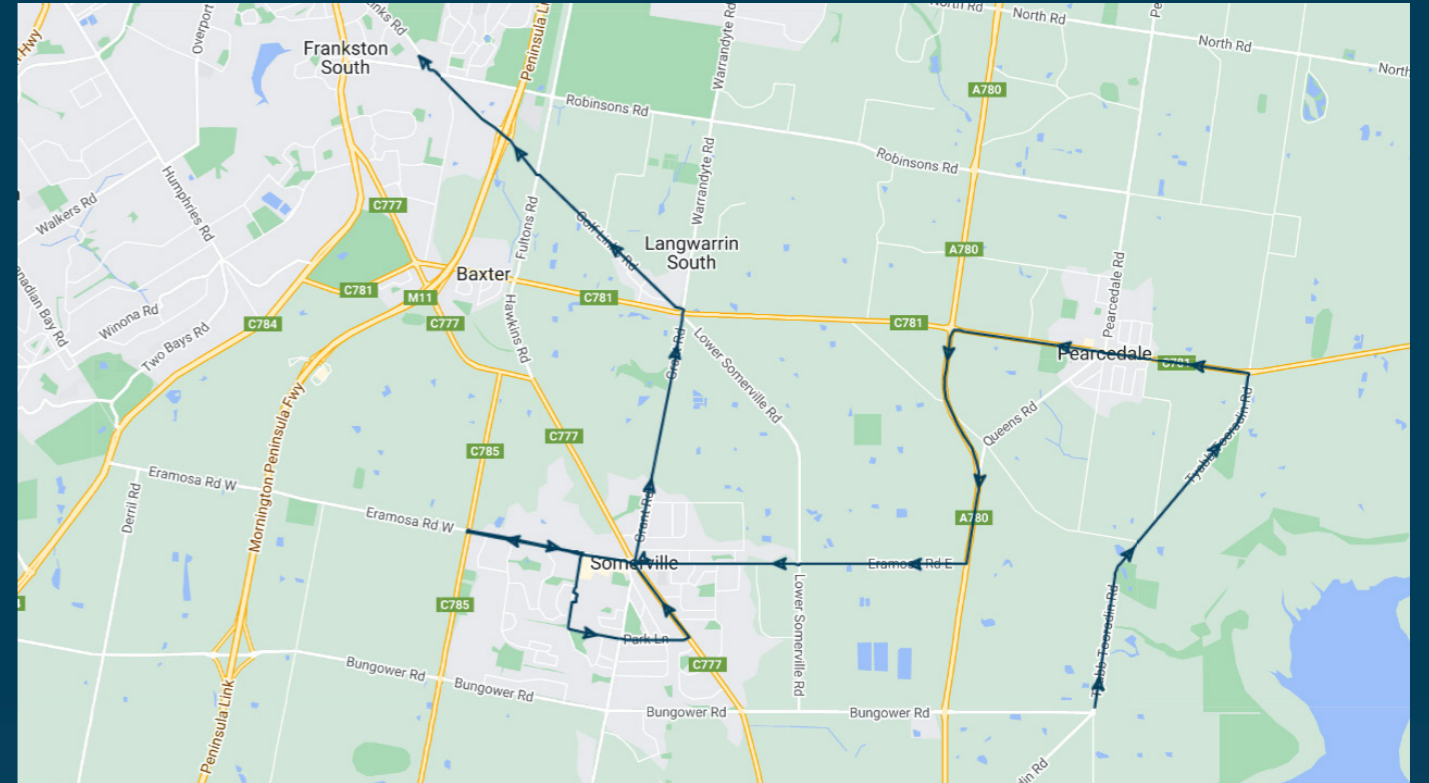

To view our list of live tracked services, visit www.venturabus.com.au

Times listed are estimated times only, it is advised to arrive at your stop earlier than the listed time to avoid missing your bus.

You can also download the Ventura Tracker app to view real time bus locations of all services

Somerville Secondary College

Route: 5206 (SBSC) | Morning

Stop ID	Stop Name	Time	Stop ID	Stop Name	Time
	Bungower Rd/Tyabb-Tooradin Rd	07:35			
11997	Pearcedale Village SC	07:45			
	Western Port Hwy/Baxter-Tooradin Rd	07:50			
	Western Port Hwy/Eramosa Rd East	07:53			
	Somerville Cres/Eramosa Rd East	07:55			
	Jordan St/Eramosa Rd East	07:56			
12135	Somerville Plaza Shopping Centre	07:58			
12563	Pembroke Dr/Eramosa Rd West	08:00			
12564	Woodlands Dr/Eramosa Rd West	08:02			
	Somerville Secondary College	08:05			
13605	Somerville Recreation Reserve/Park Ln	08:09			
13606	Frankston-Flinders Rd/Park Ln	08:10			
	Scott Gr/Grant Rd	08:12			
	Baxter Primary School/Grant Rd	08:16			
44516	Mt Erin Secondary College	08:25			

Somerville Secondary College

Route: 5206 (SBSC) | Morning

TURN DIRECTIONS

Via Tyabb-Tooradin Rd, left Baxter-Tooradin Rd, left Western Port Hwy,

To view our list of live tracked services, visit www.venturabus.com.au

Times listed are estimated times only, it is advised to arrive at your stop earlier than the listed time to avoid missing your bus.

You can also download the Ventura Tracker app to view real time bus locations of all services