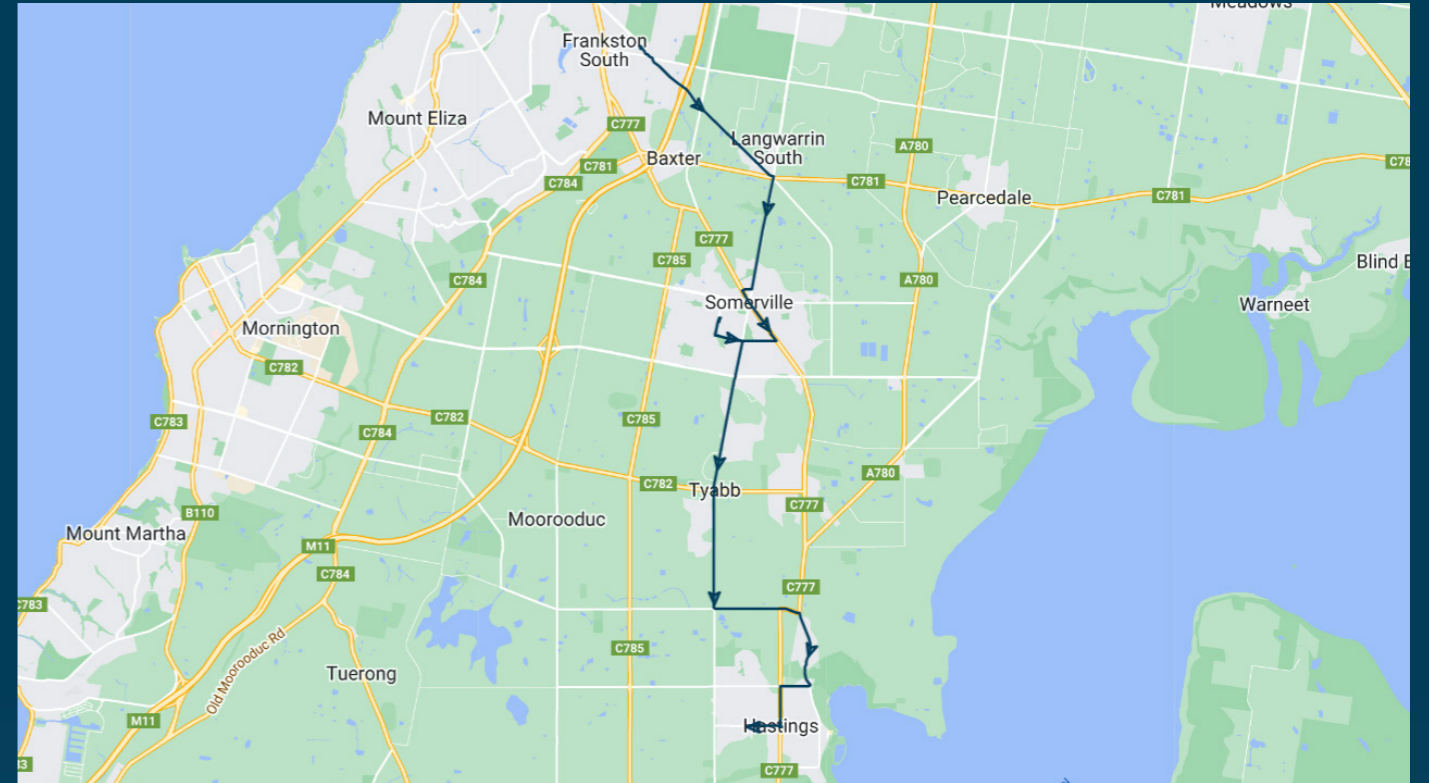

Somerville Secondary College

Route: 5211 (SBSC) | Afternoon

Stop ID	Stop Name	Time	Stop ID	Stop Name	Time
44516	Mt Erin Secondary College	14:50			
	St Kilda Rd/Golf Links Rd	14:58			
	Grant Rd/Scotts Gr	15:04			
13142	Frankston-Flinders Rd/Park Ln	15:08			
13143	Jones Rd/Park Ln	15:09			
	Somerville Secondary College	15:10			
14762	McLaurin Dr/Jones Rd	15:15			
	Valencia Rise/Boes Rd	15:20			
	Clifford Dr/Boes Rd	15:21			
13149	Robertson St/Marine Pde	15:22			
13151	Victoria St/Hodgins Rd	15:23			
12087	Frankston-Flinders Rd/Hodgins Rd	15:23			
	Glendale Ave/Frankston-Flinders Rd	15:24			
44526	Westernport Secondary College	15:26			

Times listed are estimated times only, it is advised to arrive at your stop earlier than the listed time to avoid missing your bus.

You can also download the Ventura Tracker app to view real time bus locations of all services

Somerville Secondary College

Route: 5211 (SBSC) | Afternoon