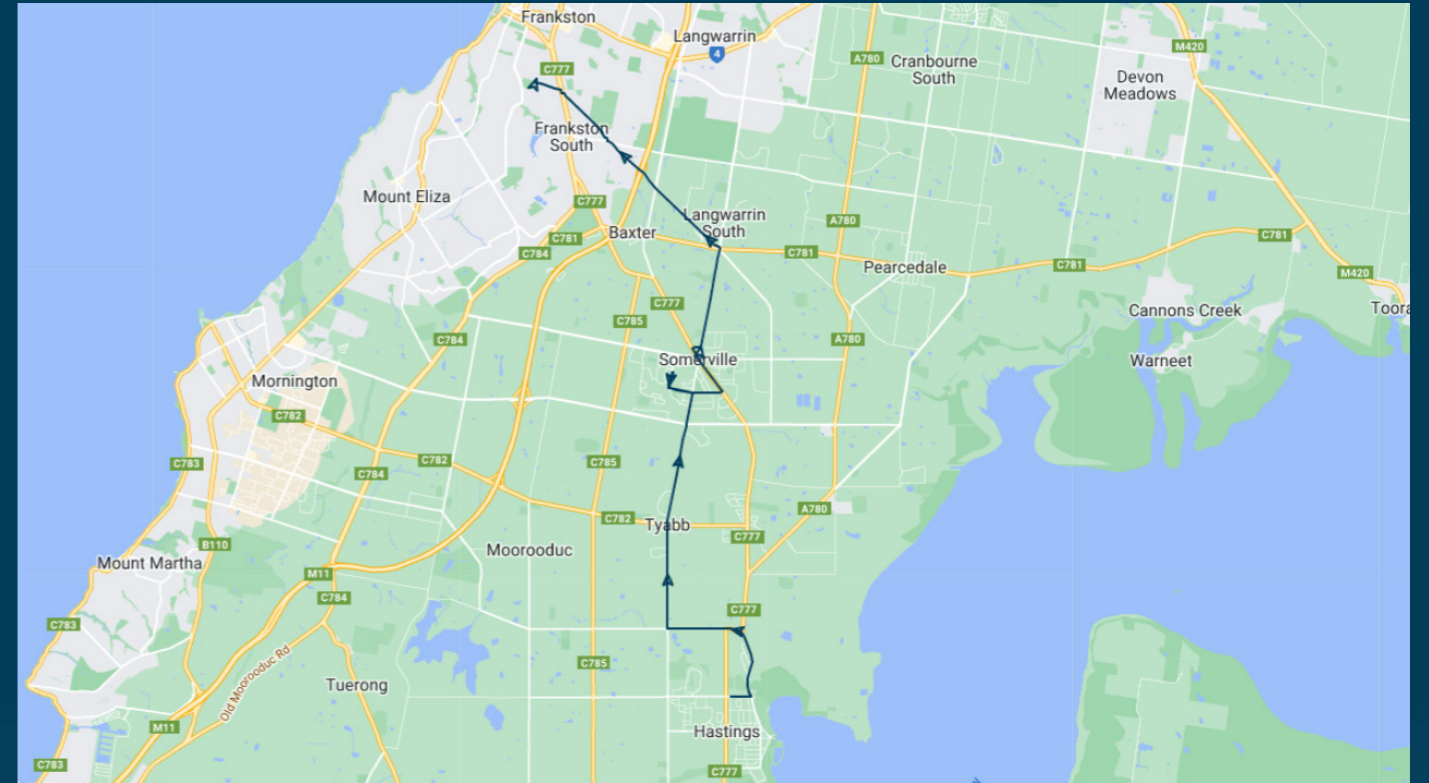

Somerville Secondary College

Route: 5206 (SBSC) | Morning

TURN DIRECTIONS

Via Tyabb-Tooradin Rd, left Baxter-Tooradin Rd, left Western Port Hwy,

To view our list of live tracked services, visit www.venturabus.com.au

Times listed are estimated times only, it is advised to arrive at your stop earlier than the listed time to avoid missing your bus.

You can also download the Ventura Tracker app to view real time bus locations of all services

Somerville Secondary College

Route: 5207 (SBSC) | Morning

Stop ID	Stop Name	Time	Stop ID	Stop Name	Time
13595	Wallis Dr/Hodgins Rd	07:42			
	Lyll St/Marine Dr	07:45			
13598	Robertson St/Marine Pde	07:49			
	Graydens Rd/Boes Rd	07:52			
	Clifford Dr/Boes Rd	07:54			
	Valencia Rise/Boes Rd	07:57			
13602	McLaurin Dr/Jones Rd	07:58			
	Somerville Secondary College	08:02			
13605	Somerville Recreation Reserve	08:03			
13606	Frankston-Flinders Rd/Park Lane	08:05			
	Scotts Gr/Grant Rd	08:06			
	St Kilda St/Gold Links Rd	08:11			
44516	Mt Erin Secondary College	08:25			
14352	Frankston High School/Foot St	08:30			

Somerville Secondary College

Route: 5207 (SBSC) | Morning

TURN DIRECTIONS

Via Hodgins Rd, left Marine Parade, left Frankston-Flinders Rd, into Graydens Rd, right Boes Rd, into Jones Rd, left Worwong Ave, right Graf Rd, right into Somerville Secondary College, left Graf Rd, left Worwong Ave, into Park Ln, left Frankston-Flinders Rd, right Scott Grove, left Grant Rd, into Warrandyte Rd, left Golf Links Rd, left into Mt Erin Secondary College, left Golf Links Rd, right Frankston-Flinders Rd, left Towerhill Rd, right Foot St to Frankston High School.