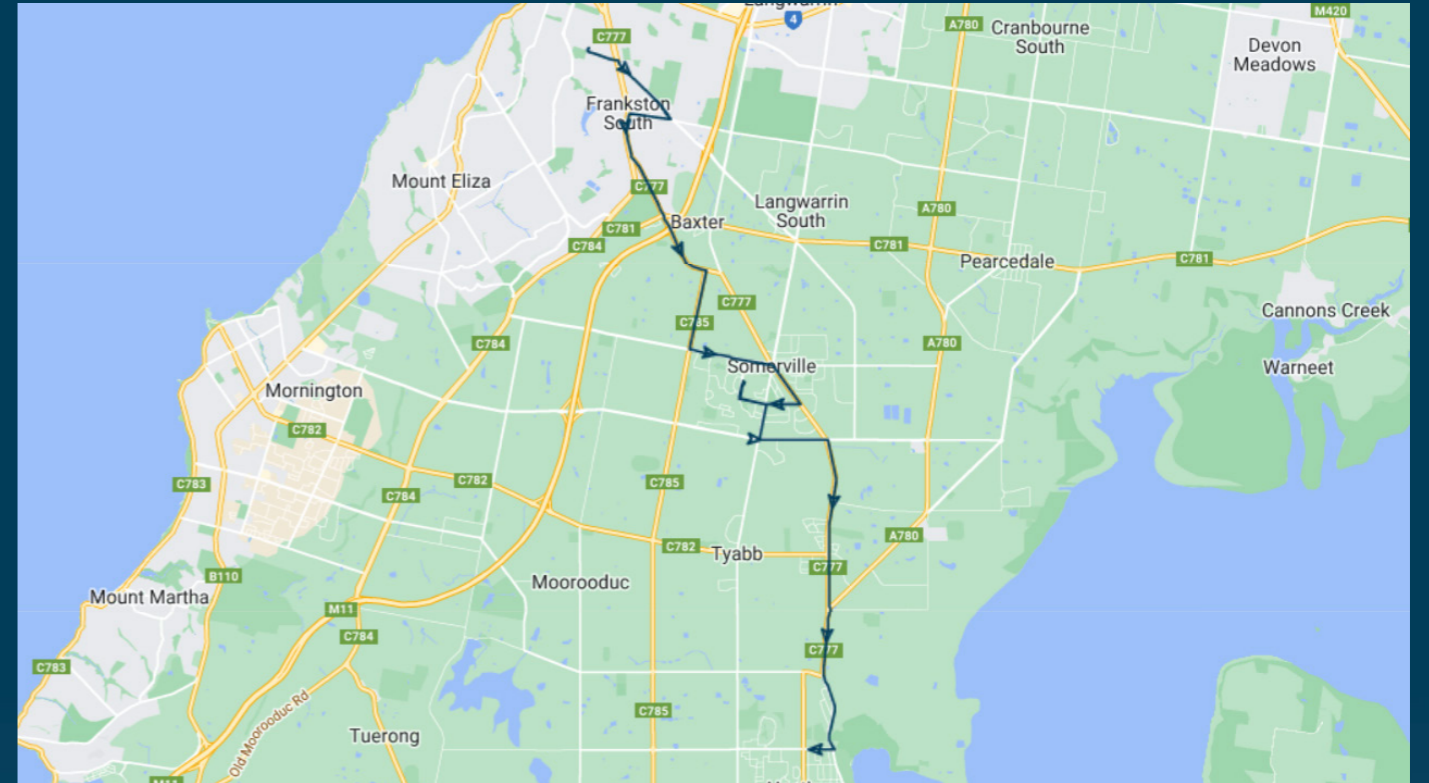

Somerville Secondary College

Route: 5207 (SBSC) | Afternoon

Stop ID	Stop Name	Time	Stop ID	Stop Name	Time
11128	Frankston High School/Foot St	15:40			
44516	Mt Erin Secondary College	15:55			
12600	Robinsons Rd/Moorooduc Hwy	15:57			
13138	Coolart Nursery/Coolart Rd	16:03			
13139	Woodlands Dr/Eramosa Rd West	16:06			
13140	Cassandra Cl/Eramosa Rd West	16:07			
12091	Somerville Plaza SC/Eramosa Rd West	16:08			
40282	Somerville Station	16:09			
	Somerville Secondary College	16:13			
	Park Ln/Jones Rd	16:15			
13144	Bungower Rd/Jones Rd	16:16			
12090	Delepan Dr/Frankston-Flinders Rd	16:21			
12089	Mornington-Tyabb Rd/Frankston-Flinders Rd	16:22			
47114	Padua College/Frankston-Flinders Rd	16:22			
13149	Robertson St/Marine Pde	16:26			
13150	Thornhill St/Marine Pde	16:28			
13151	Victoria St/Hodgins Rd	16:29			
12087	Frankston-Flinders Rd/Hodgins Rd	16:30			

Times listed are estimated times only, it is advised to arrive at your stop earlier than the listed time to avoid missing your bus.

You can also download the Ventura Tracker app to view real time bus locations of all services

Somerville Secondary College

Route: 5207 (SBSC) | Afternoon