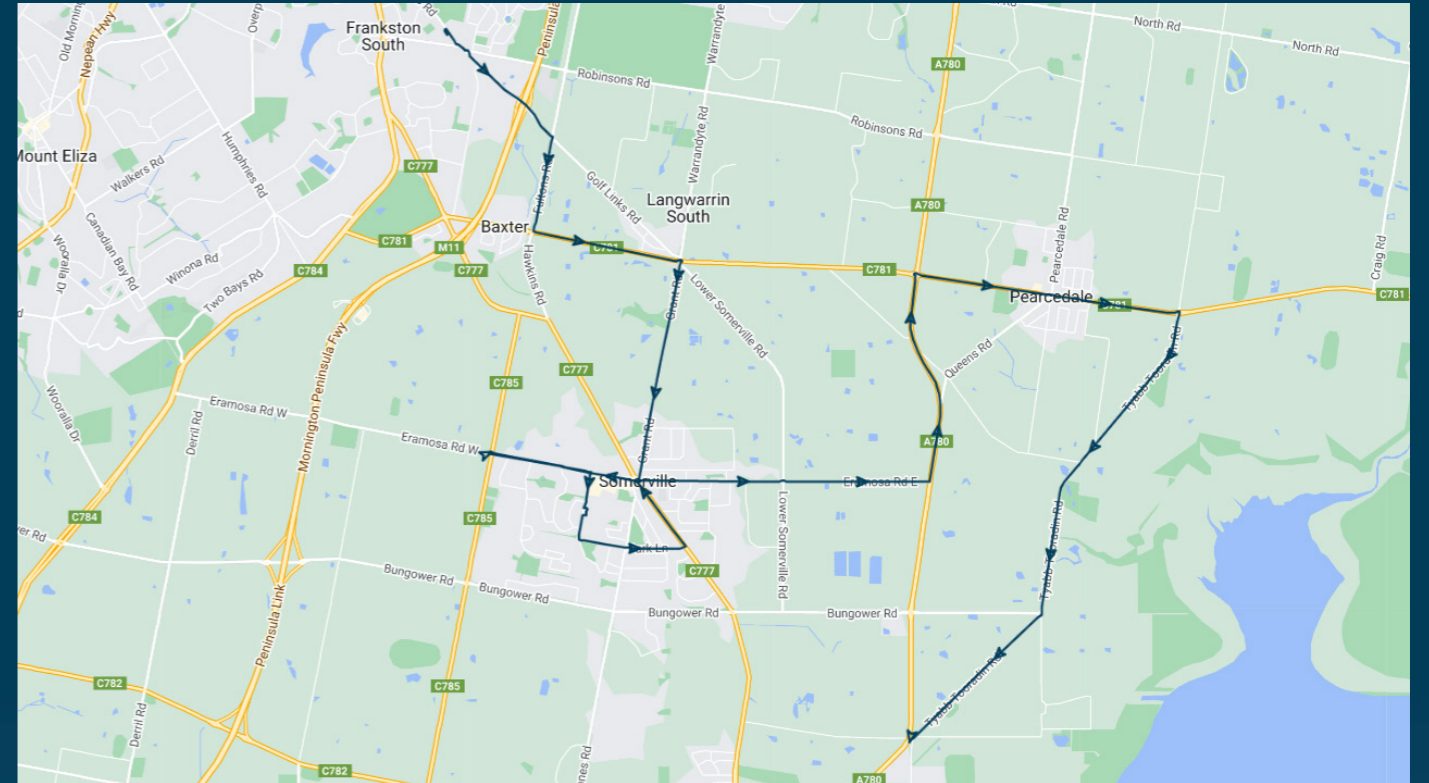

To view our list of live tracked services, visit www.venturabus.com.au

Times listed are estimated times only, it is advised to arrive at your stop earlier than the listed time to avoid missing your bus.

You can also download the Ventura Tracker app to view real time bus locations of all services

Somerville Secondary College

Route: 5206 (SBSC) | Afternoon

Stop ID	Stop Name	Time	Stop ID	Stop Name	Time
	Mt Erin Secondary College	14:52			
	Baxter Tavern/Baxter-Tooradin Rd	14:53			
	Baxter Primary School/Grant Rd	14:55			
	Simcock St/Scott Gr	14:56			
12135	Somerville Plaza/Eramosa Rd West	14:58			
12563	Pembroke Dr/Eramosa Rd West	15:00			
12564	Woodlands Dr/Eramosa Rd West	15:05			
	Somerville Secondary College	15:15			
13605	Somerville Recreation Reserve/Park Ln	15:16			
13606	Frankston-Flinders Rd/Park Ln	15:17			
	Jordan St/Eramosa Rd East	15:19			
	Somerville Cres/Eramosa Rd East	15:20			
	Western Port Hwy/Eramosa Rd East	15:23			
11158	Middle Rd/Baxter-Tooradin Rd	15:25			
11157	Pearcedale Village SC	15:30			
	Bungower Rd/Tyabb-Tooradin Rd	15:35			
	Tyabb-Tooradin Rd/Western Port Hwy	15:40			

Somerville Secondary College

Route: 5206 (SBSC) | Afternoon

TURN DIRECTIONS

Depart Frankston High School via Foot St, left Towerhill Rd, into Golf Links Rd, right Robinsons Rd, left Frankston-Flinders Rd, right Coolart Rd, left Eramosa Rd W, right Frankston-Flinders Rd, right Park Ln, into Worwong Ave, right Graf Rd, right into Somerville Secondary College, left Graf Rd, left Worwong Ave, right Jones Rd, left Bungower Rd, right Frankston-Flinders Rd, into Marine Parade, right Hodgins Rd to Frankston-Flinders Rd/Hodgins Rd.