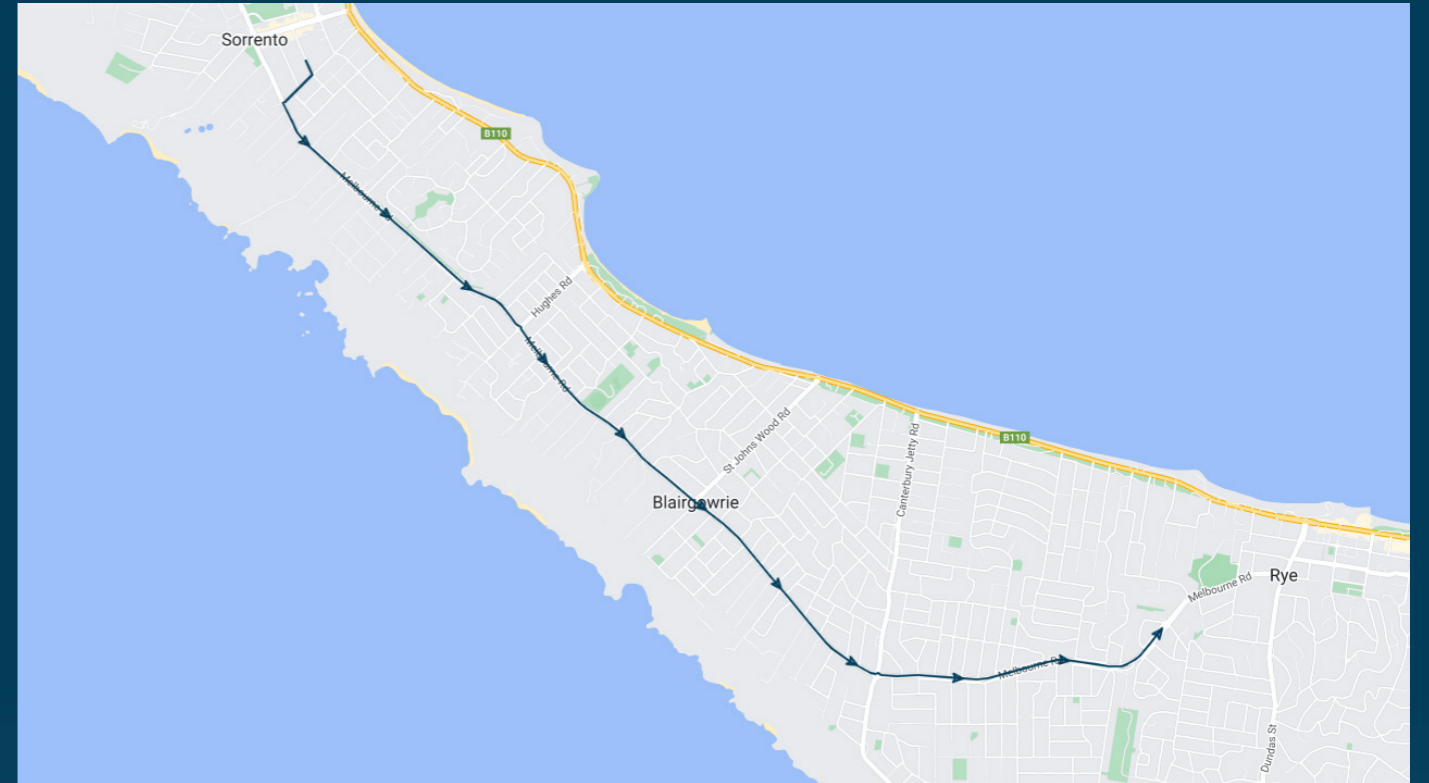

# Sorrento Primary School

Route: 5353 | Afternoon

Stop ID	Stop Name	Time	Stop ID	Stop Name	Time
	Sorrento Primary School	15:58			
13119	Darling Rd/Coppin Rd	15:58			
12654	Watson Rd/Coppin Rd	15:58			
12655	Bowen Rd/Melbourne Rd	15:59			
40011	St Pauls Rd/Melbourne Rd	16:00			
40012	Ivanhoe St/Melbourne Rd	16:02			
40013	Mission St/Melbourne Rd	16:03			
48370	Hughes Rd/Melbourne Rd	16:05			
40014	Derrick St/Melbourne Rd	16:05			
40015	Stringer Rd/Melbourne Rd	16:07			
49063	6003 - Fogarty Pde/Melbourne Rd	16:08			
48371	St Johns Wood Rd/Melbourne Rd	16:10			
40023	Doe St/Melbourne Rd	16:17			
40024	Hogan Dr/Melbourne Rd	16:18			
40025	Thomson Tce/Melbourne Rd	16:19			
	Peninsula Ave/Melbourne Rd	16:21			

# Sorrento Primary School

Route: 5353 | Afternoon

### TURN DIRECTIONS

Via Kerferd Ave, right Coppin Rd, left Melbourne Rd to Peninsula Ave/Melbourne Rd

To view our list of live tracked services, visit [www.venturabus.com.au](http://www.venturabus.com.au)

Times listed are estimated times only, it is advised to arrive at your stop earlier than the listed time to avoid missing your bus.

You can also download the Ventura Tracker app to view real time bus locations of all services