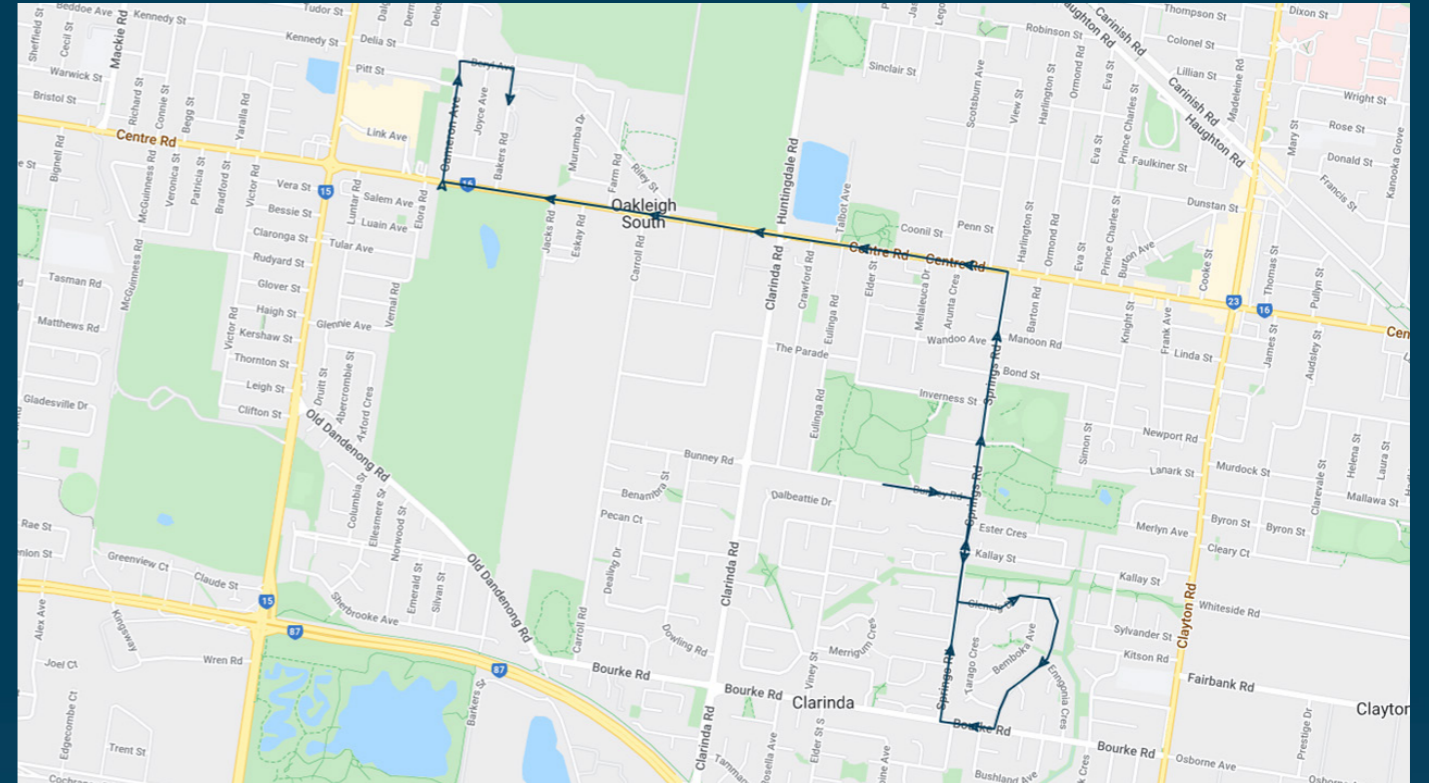

## Route: 3104 | Morning

Stop ID	Stop Name	Time	Stop ID	Stop Name	Time
11124	Bald Hill Park	07:50			
10903	Springs Road	07:50			
10902	Namatjira Park	07:51			
10901	Bond Street	07:52			
11423	Centre Road	07:53			
6480	Springs Road	07:53			
6481	Elder St	07:54			
6482	Eulinga Road	07:55			
6483	Crawford Road	07:55			
6484	Huntingdale Road	07:56			
6485	Windsor Avenue	07:56			
6487	Carroll Road	07:57			
6488	Norma Avenue	08:00			
6489	Beryl Avenue	08:00			
46601	South Oakleigh College	08:02			

### TURN DIRECTIONS

Via Bunney Road, right Springs Road, left Centre Road, right Cameron Avenue, right Beryl Avenue, right Bakers Road to South Oakleigh College

To view our list of live tracked services, visit [www.venturabus.com.au](http://www.venturabus.com.au)

### TURN DIRECTIONS

Via Clarinda Road, left Bourke Road, left Springs Road, left Centre Road, right Cameron Avenue, right Beryl Avenue, right Bakers Road to South Oakleigh College/Barkers Road

To view our list of live tracked services, visit [www.venturabus.com.au](http://www.venturabus.com.au)

You can also download the Ventura Tracker app to view real time bus locations of all services