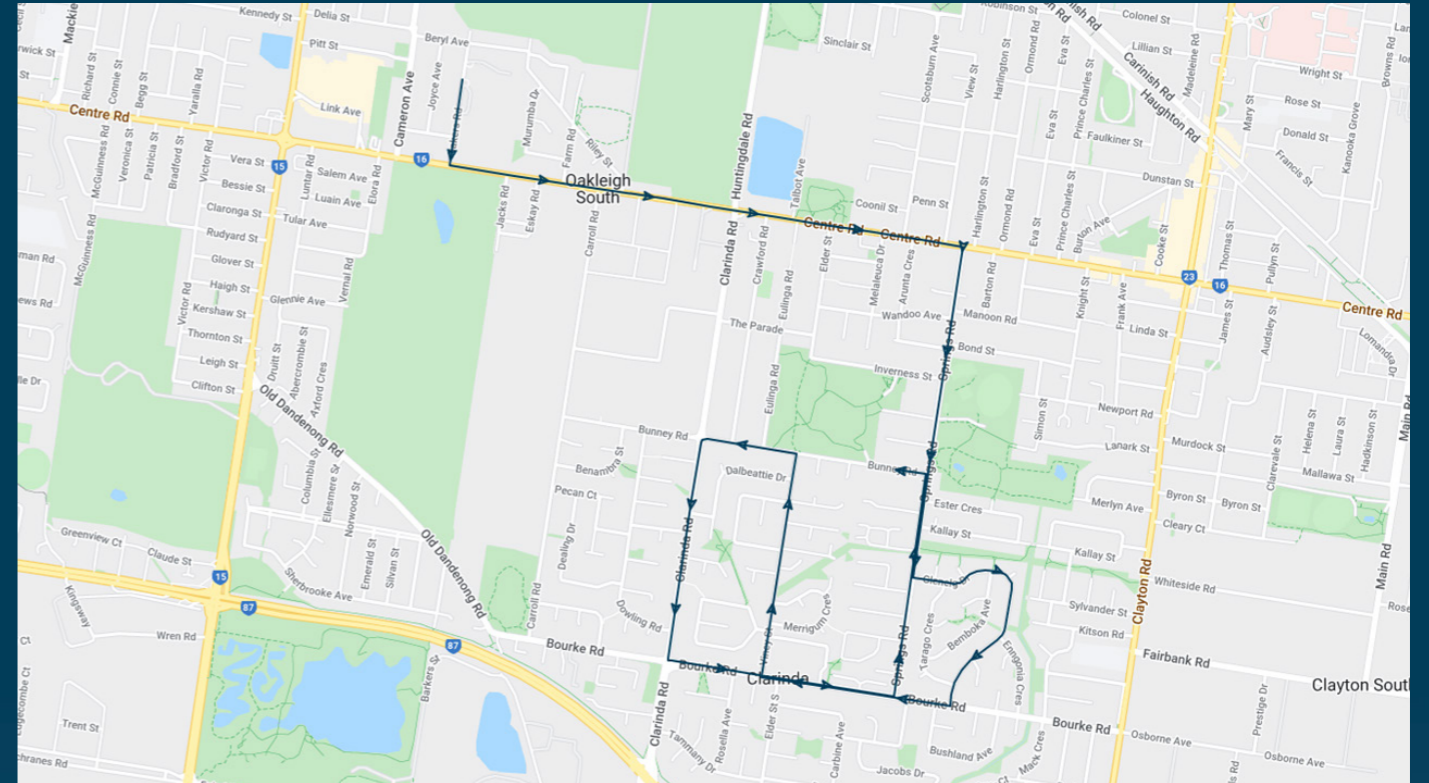

### TURN DIRECTIONS

Via Bunney Road, right Springs Road, left Centre Road, right Cameron Avenue, right Beryl Avenue, right Bakers Road to South Oakleigh College

To view our list of live tracked services, visit [www.venturabus.com.au](http://www.venturabus.com.au)

### TURN DIRECTIONS

Via Clarinda Road, left Bourke Road, left Springs Road, left Centre Road, right Cameron Avenue, right Beryl Avenue, right Bakers Road to South Oakleigh College/Barkers Road

To view our list of live tracked services, visit [www.venturabus.com.au](http://www.venturabus.com.au)

Times listed are estimated times only, it is advised to arrive at your stop earlier than the listed time to avoid missing your bus.

You can also download the Ventura Tracker app to view real time bus locations of all services

## Route: 3124 | Afternoon