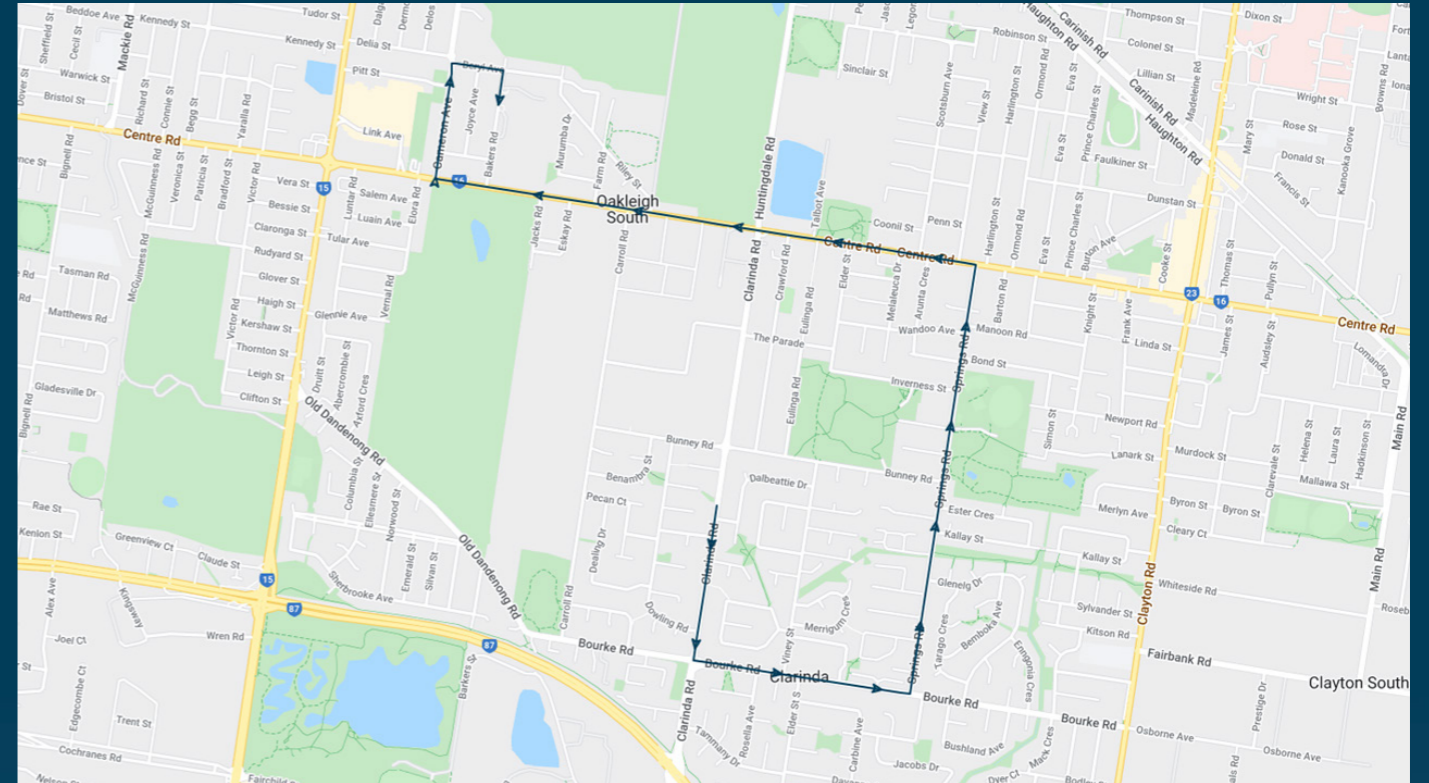

### TURN DIRECTIONS

Via Bunney Road, right Springs Road, left Centre Road, right Cameron Avenue, right Beryl Avenue, right Bakers Road to South Oakleigh College

To view our list of live tracked services, visit [www.venturabus.com.au](http://www.venturabus.com.au)

Times listed are estimated times only, it is advised to arrive at your stop earlier than the listed time to avoid missing your bus.

You can also download the Ventura Tracker app to view real time bus locations of all services

## Route: 3105 | Morning

Stop ID	Stop Name	Time	Stop ID	Stop Name	Time
11429	Tatiara Avenue	08:10			
11430	Elliminya Ct	08:10			
11431	Bourke Road	08:11			
8363	Clarinda Road	08:11			
8364	Clarinda Community Library	08:11			
9478	Clarinda SC	08:12			
9479	Springs Road	08:12			
10902	Namatjira Park	08:14			
10901	Bond Street	08:15			
11423	Centre Road	08:16			
6480	Springs Road	08:16			
6481	Elder St	08:17			
6482	Eulinga Road	08:17			
6483	Crawford Road	08:17			
6484	Huntingdale Road	08:18			
6485	Windsor Avenue	08:18			
6487	Carroll Road	08:19			
6488	Norma Avenue	08:20			
6489	Beryl Avenue	08:21			
46601	South Oakleigh College	08:22			

### TURN DIRECTIONS

Via Clarinda Road, left Bourke Road, left Springs Road, left Centre Road, right Cameron Avenue, right Beryl Avenue, right Bakers Road to South Oakleigh College/Barkers Road

To view our list of live tracked services, visit [www.venturabus.com.au](http://www.venturabus.com.au)