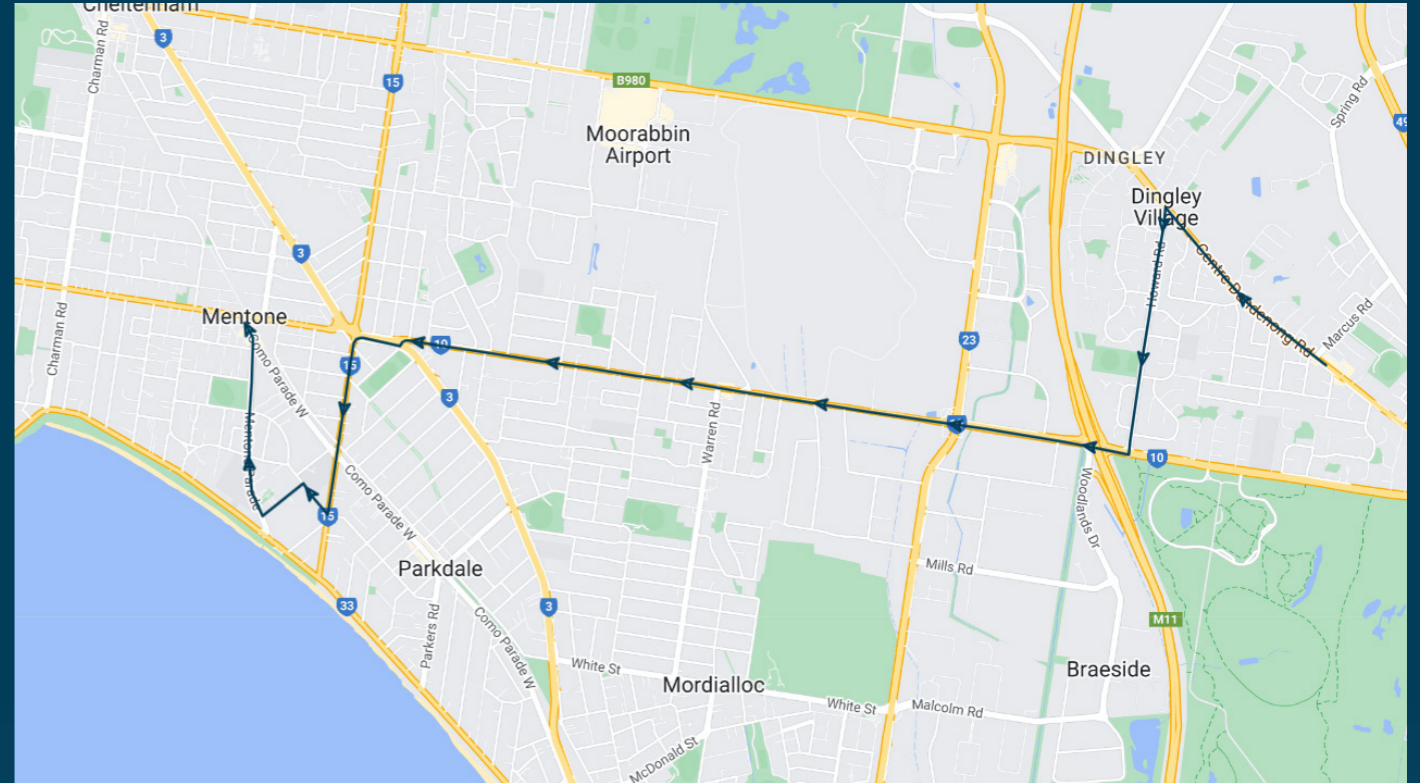

Times listed are estimated times only, it is advised to arrive at your stop earlier than the listed time to avoid missing your bus.

You can also download the Ventura Tracker app to view real time bus locations of all services

St Bede's College

Route: 2230 | Morning