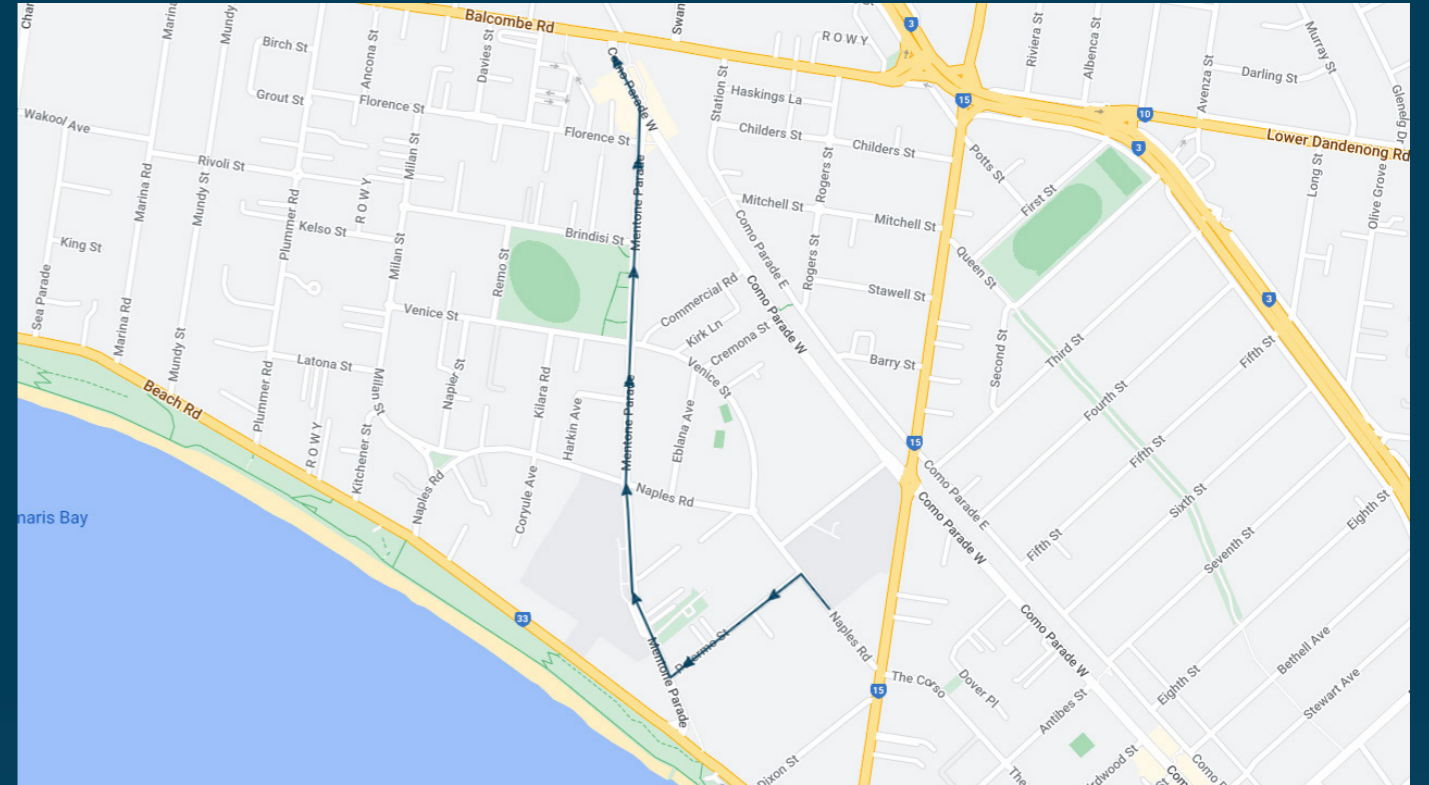

To view our list of live tracked services, visit www.venturabus.com.au

St Bede's College

Route: 1000/1 | Afternoon

Stop ID	Stop Name	Time	Stop ID	Stop Name	Time
10481	St Bedes College/Naples Rd	15:20			
9344	Palermo St/Mentone Pde	15:20			
9345	Mentone Girls Grammar/Mentone Pde	15:21			
9346	Venice St/Mentone Pde	15:21			
9347	Mentone Reserve/Mentone Pde	15:22			
19614	Mentone Station/Como Pde - Bay 2	15:23			

St Bede's College

Route: 1000/1 | Afternoon

TURN DIRECTIONS

Depart via Naples Rd, left Palermo St, right Mentone Parade, left Como Parade W

To view our list of live tracked services, visit www.venturabus.com.au

Times listed are estimated times only, it is advised to arrive at your stop earlier than the listed time to avoid missing your bus.

You can also download the Ventura Tracker app to view real time bus locations of all services