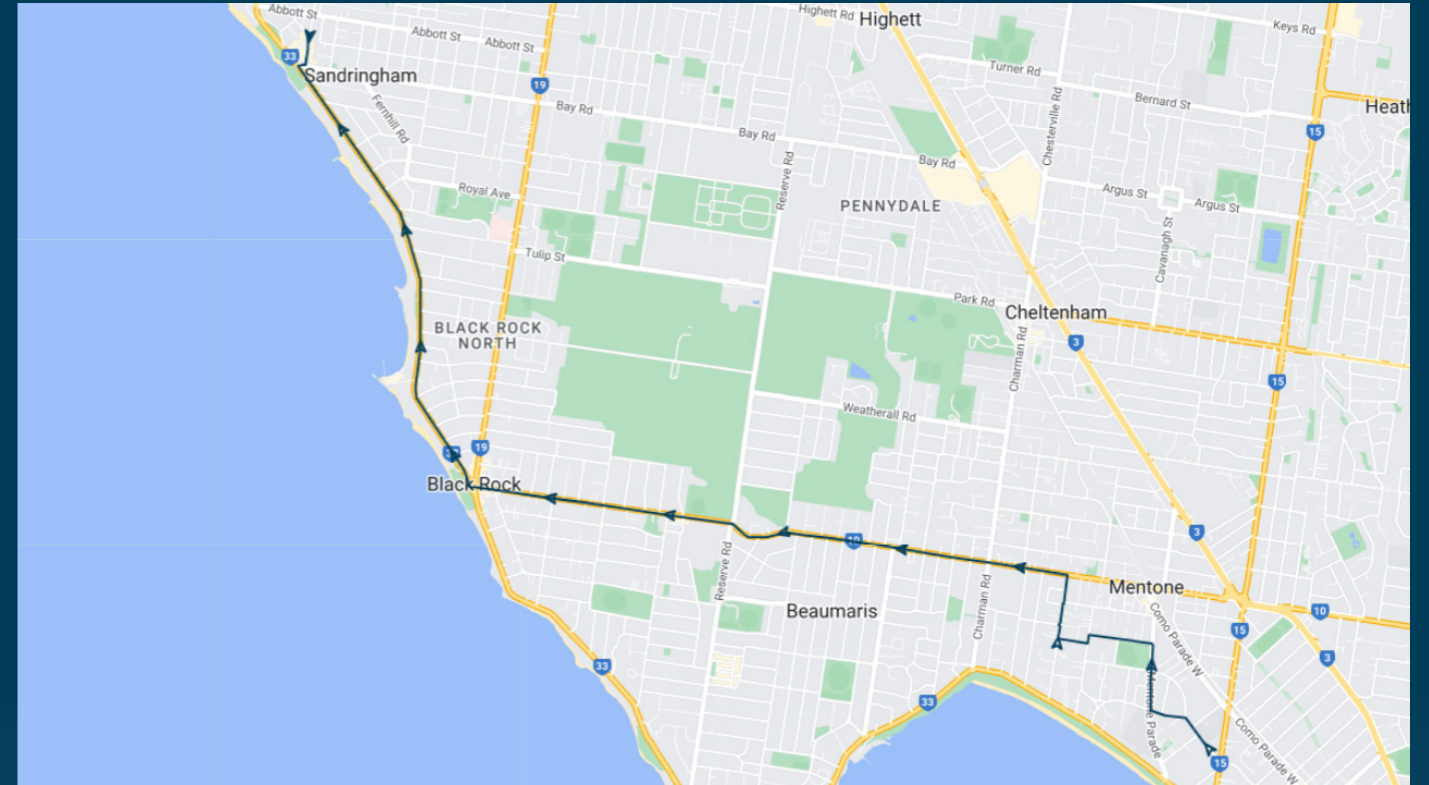

St Bede's College

Route: 3121 | Afternoon

Stop ID	Stop Name	Time	Stop ID	Stop Name	Time
10481	St Bedes College/Naples Rd	15:30			
9346	Venice St/Mentone Pde	15:31			
9347	Mentone Reserve/Mentone Pde	15:32			
3343	Mundy St/Balcombe Rd	15:35			
3473	Mentone Girls Sec Col/Balcombe Rd	15:36			
7793	Wells Rd/Balcombe Rd	15:36			
7792	Coles Ct/Balcombe Rd	15:37			
11322	363 Balcombe Rd	15:38			
11321	Coreen Ave/Balcombe Rd	15:39			
11320	Dalgetty Rd/Balcombe Rd	15:39			
11319	Reserve Rd/Balcombe Rd	15:40			
11318	Beaumaris Secondary College	15:41			
11317	Haydens Rd/Balcombe Rd	15:41			
11316	Summerhill Rd/Balcombe Rd	15:42			
11315	Hunter Ave/Balcombe Rd	15:43			
11314	Cullinane St/Balcombe Rd	15:44			
11313	Ebden Ave/Balcombe Rd	15:44			
20766	Sandringham Station/Station St	15:55			

St Bede's College

Route: 3121 | Afternoon