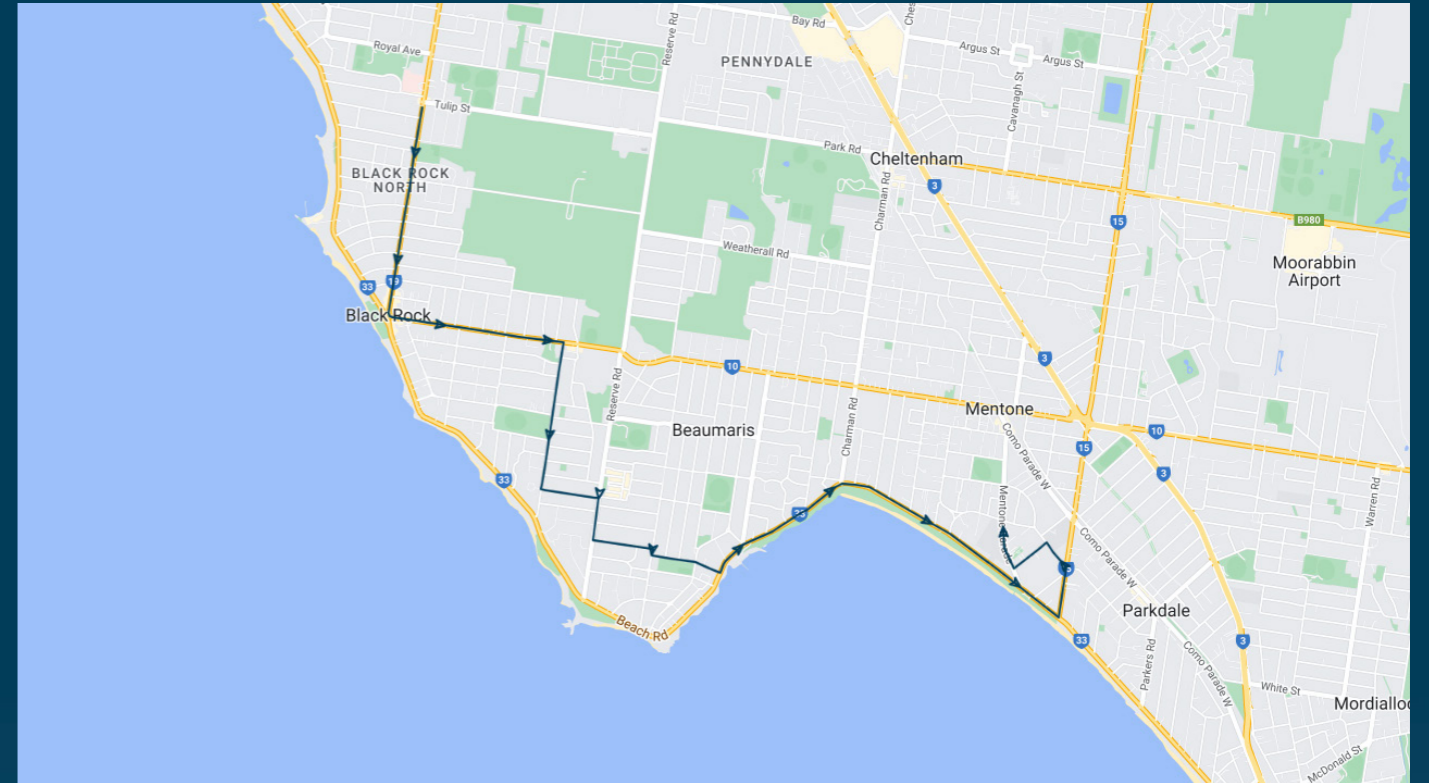

St Bede's College

Route: 3102 | Morning

Stop ID	Stop Name	Time	Stop ID	Stop Name	Time
8035	Sandringham Hospital/Bluff Rd	08:00			
20922	FG Tricks Reserve/Bluff Rd	08:00			
8037	Cheltenham Rd/Bluff Rd	08:00			
8038	Arkaringa Cres/Bluff Rd	08:01			
8039	Sylvia Cres/Bluff Rd	08:02			
10105	College Gr/Balcombe Rd	08:02			
10106	Cullinane St/Balcombe Rd	08:03			
10107	Hunter Ave/Balcombe Rd	08:03			
10108	Summerhill Rd/Balcombe Rd	08:04			
8045	Pasadena Ave/Haydens Rd	08:06			
8046	Pacific Bvd/Haydens Rd	08:06			
8047	Reserve Rd/Pacific Bvd	08:07			
8048	Anita St/Reserve Rd	08:07			
8526	Beamaris Bowls Club/15 Bodley St	08:08			
8527	Beamaris Hotel/Bodley St	08:09			
8528	Hutchison Ave/Beach Rd	08:10			
8529	Wells Rd/Beach Rd	08:10			
9623	Warrigal Rd/Beach Rd	08:14			
10481	St Bedes College/Naples Rd	08:15			
46612	St Bedes College/Palermo St	08:15			
9345	Mentone Girls Grammar/Mentone Pde	08:18			

Times listed are estimated times only, it is advised to arrive at your stop earlier than the listed time to avoid missing your bus.

You can also download the Ventura Tracker app to view real time bus locations of all services

St Bede's College

Route: 3102 | Morning