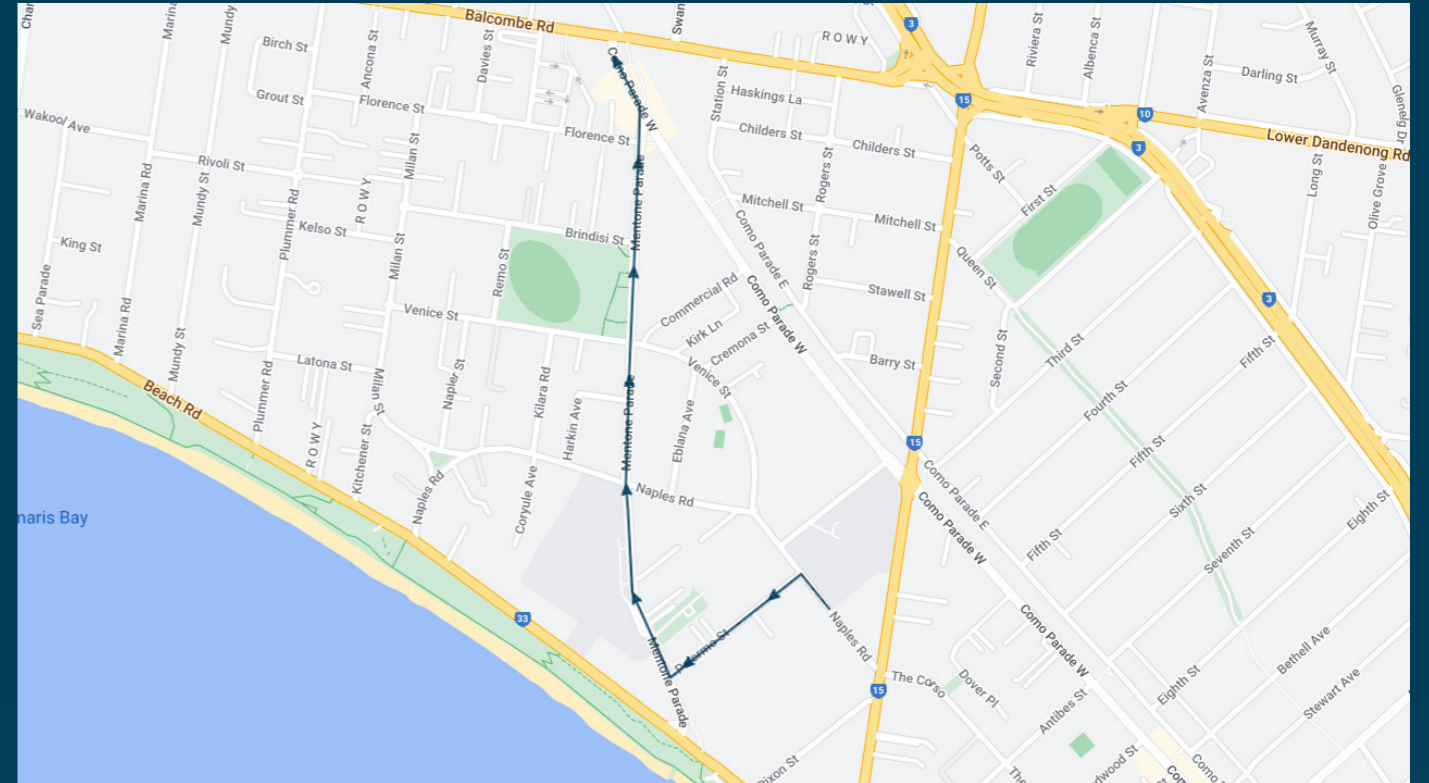

St Bede's College

Route: 1000/1 | Afternoon

TURN DIRECTIONS

Depart via Naples Rd, left Palermo St, right Mentone Parade, left Como Parade W

To view our list of live tracked services, visit www.venturabus.com.au

Times listed are estimated times only, it is advised to arrive at your stop earlier than the listed time to avoid missing your bus.

You can also download the Ventura Tracker app to view real time bus locations of all services

St Bede's College

Route: 1000/2 | Afternoon

TURN DIRECTIONS

Depart via Naples Rd, left Palermo St, right Mentone Parade, left Como Parade W

To view our list of live tracked services, visit www.venturabus.com.au