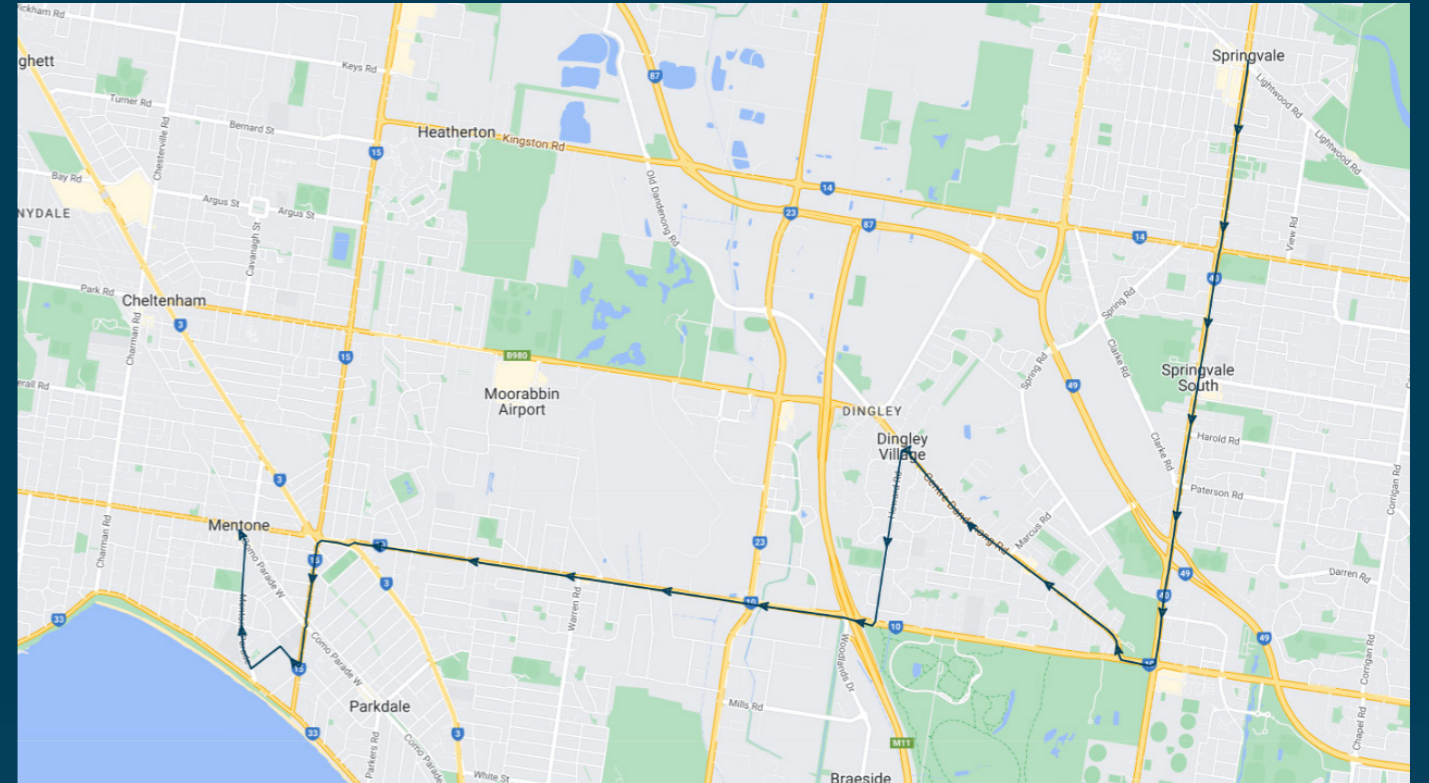

Times listed are estimated times only, it is advised to arrive at your stop earlier than the listed time to avoid missing your bus.

You can also download the Ventura Tracker app to view real time bus locations of all services

St Bede's College

Route: 3101 | Morning