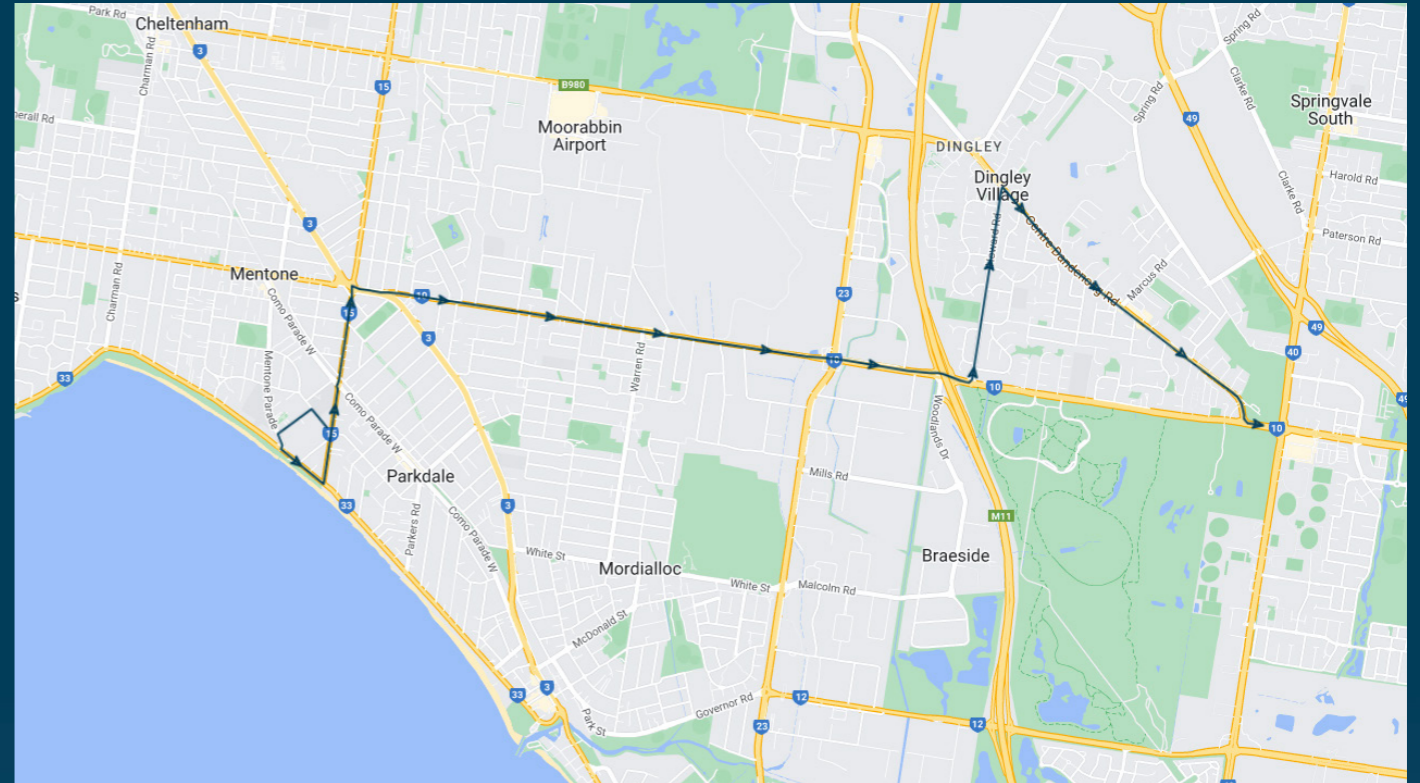

Times listed are estimated times only, it is advised to arrive at your stop earlier than the listed time to avoid missing your bus.

You can also download the Ventura Tracker app to view real time bus locations of all services

St Bede's College

Route: 2202 | Afternoon