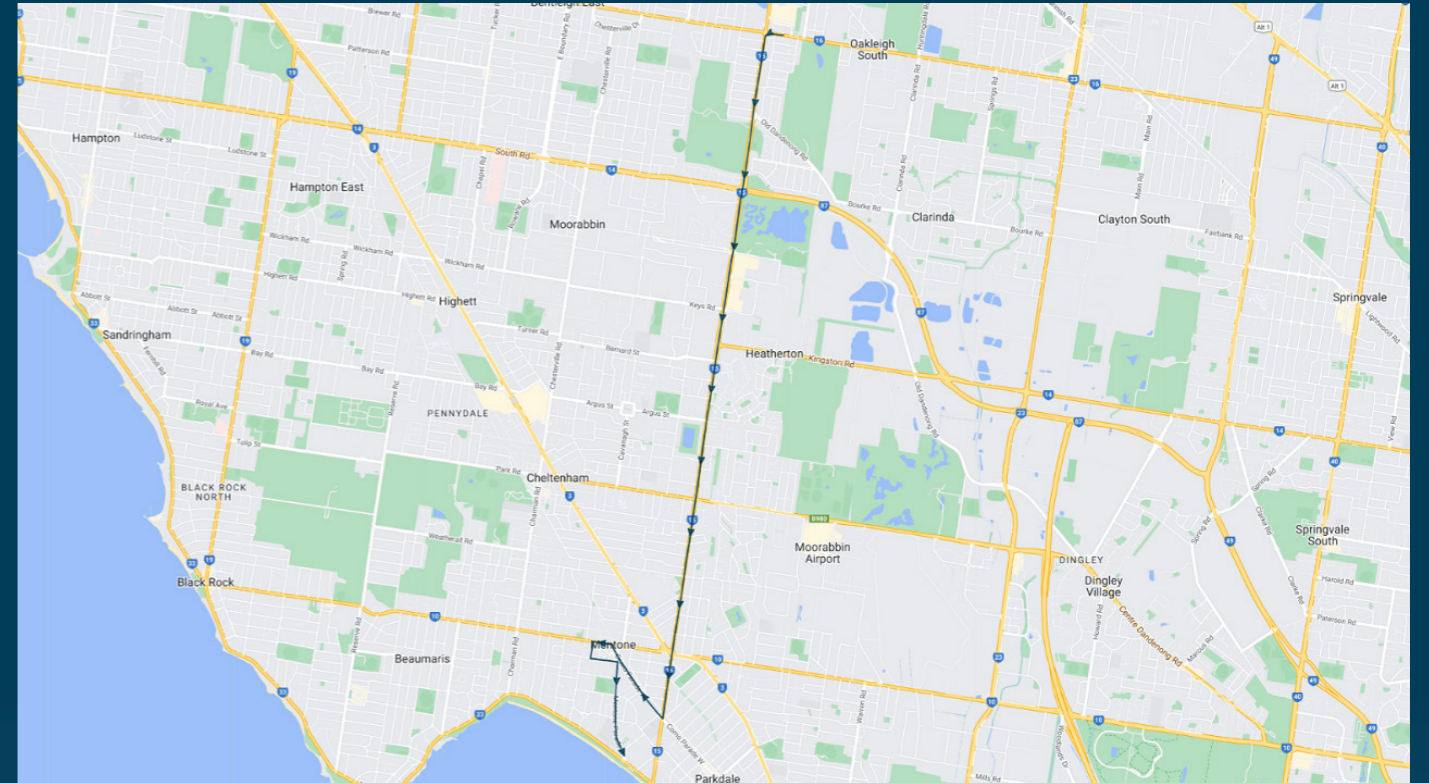

St Bede's College

Route: 1022 | Morning

Stop ID	Stop Name	Time	Stop ID	Stop Name	Time
9649	Rudyard St/Warrigal Rd	00:35			
20266	Old Dandenong Rd/Warrigal Rd	08:00			
9647	Dales Park/Warrigal Rd	08:01			
9646	South Rd/Warrigal Rd	08:02			
9645	Cochranes Rd/Warrigal Rd	08:04			
9644	Corporate Dr/Warrigal Rd	08:07			
9643	Keys Rd/Warrigal Rd	08:08			
9642	Kingston Rd/Warrigal Rd	08:09			
9641	Kingston Centre/Warrigal Rd	08:11			
9640	Age St/Warrigal Rd	08:11			
9639	Argus St/Warrigal Rd	08:12			
9638	Farm Rd/Warrigal Rd	08:13			
9637	Tanti St/Warrigal Rd	08:15			
9636	Centre Dandenong Rd/Warrigal Rd	08:16			
9635	Norma Ave/Warrigal Rd	08:16			
9634	Alden Ct/Warrigal Rd	08:18			
9633	Voltri St/Warrigal Rd	08:19			
9632	Sarzana St/Warrigal Rd	08:19			
9631	Cervara St/Warrigal Rd	08:20			
9630	Savona St/Warrigal Rd	08:21			
3336	Mitchell St/Warrigal Rd	08:22			
3337	Stawell St/Warrigal Rd	08:23			
3338	Mentone Grammar School/Como Pde	08:24			
3339	St Augustines Anglican Church	08:25			
3340	Kilbreda College/Como Pde	08:26			
19613	Mentone Station/Como Pde - Bay 1	08:27			
11252	Davies St/Florence St	08:28			
9627	Mentone Reserve/Mentone Pde	08:30			
9626	Venice St/Mentone Pde	08:32			
9625	Mentone Girls Grammar/Mentone Pde	08:32			
9624	Palermo St/Mentone Pde	08:33			

Times listed are estimated times only, it is advised to arrive at your stop earlier than the listed time to avoid missing your bus.

You can also download the Ventura Tracker app to view real time bus locations of all services

St Bede's College

Route: 1022 | Morning

TURN DIRECTIONS

Via Warrigal Rd, right Como Parade W, left Balcombe Rd, left Davies St, left Florence St, right Mentone Parade to Palermo St/ Mentone Parade.

To view our list of live tracked services, visit www.venturabus.com.au