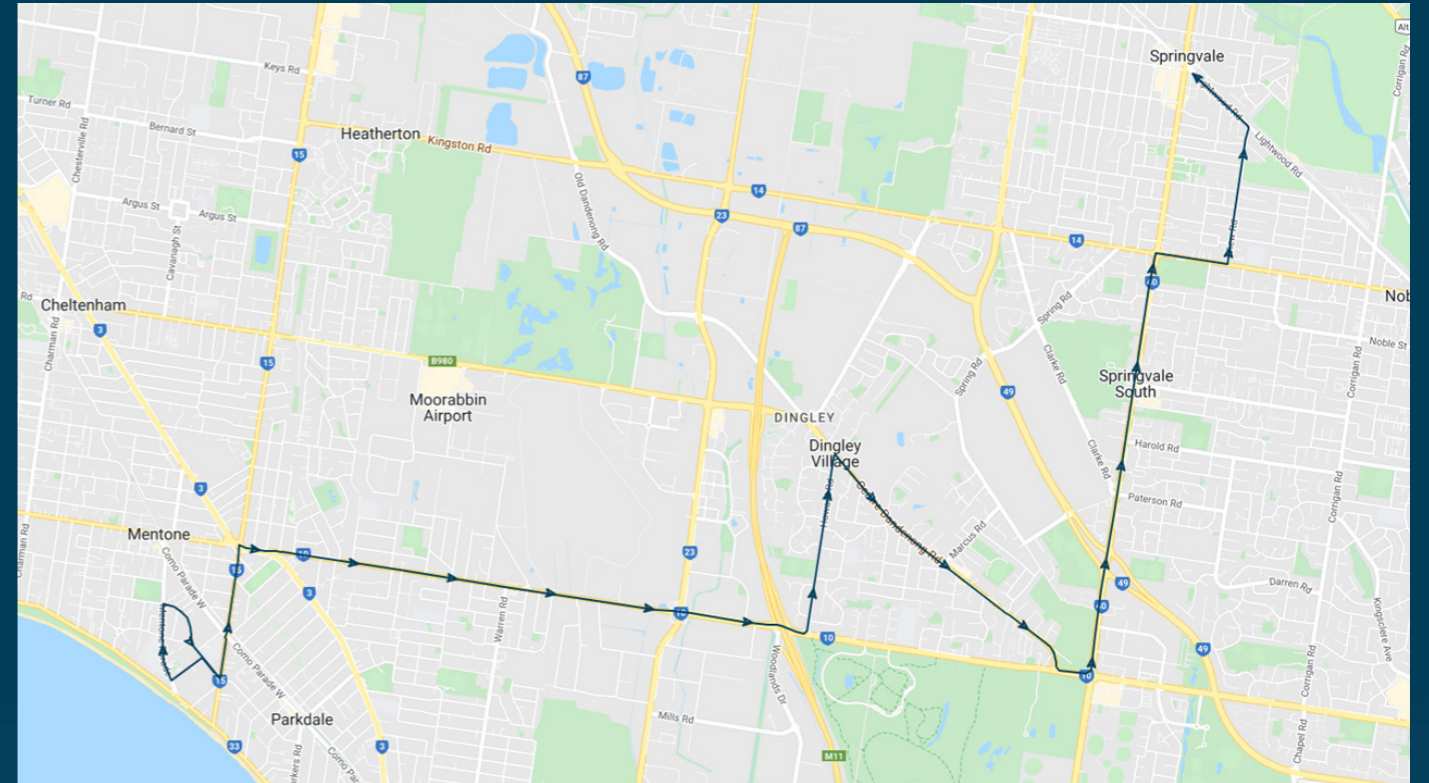

Times listed are estimated times only, it is advised to arrive at your stop earlier than the listed time to avoid missing your bus.

You can also download the Ventura Tracker app to view real time bus locations of all services

St Bede's College

Route: 2263 | Afternoon