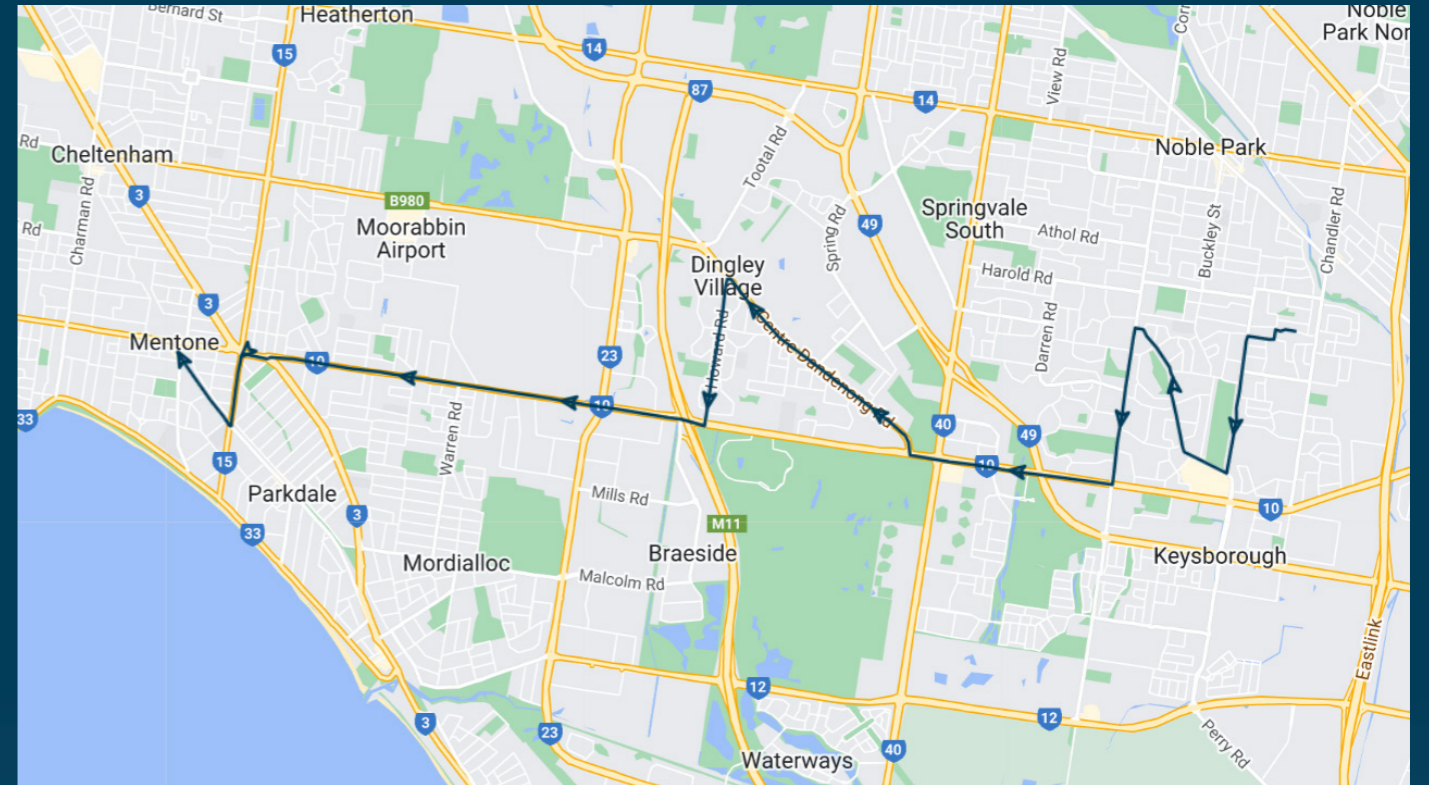

Times listed are estimated times only, it is advised to arrive at your stop earlier than the listed time to avoid missing your bus.

You can also download the Ventura Tracker app to view real time bus locations of all services

St Bede's College

Route: 2253 | Morning