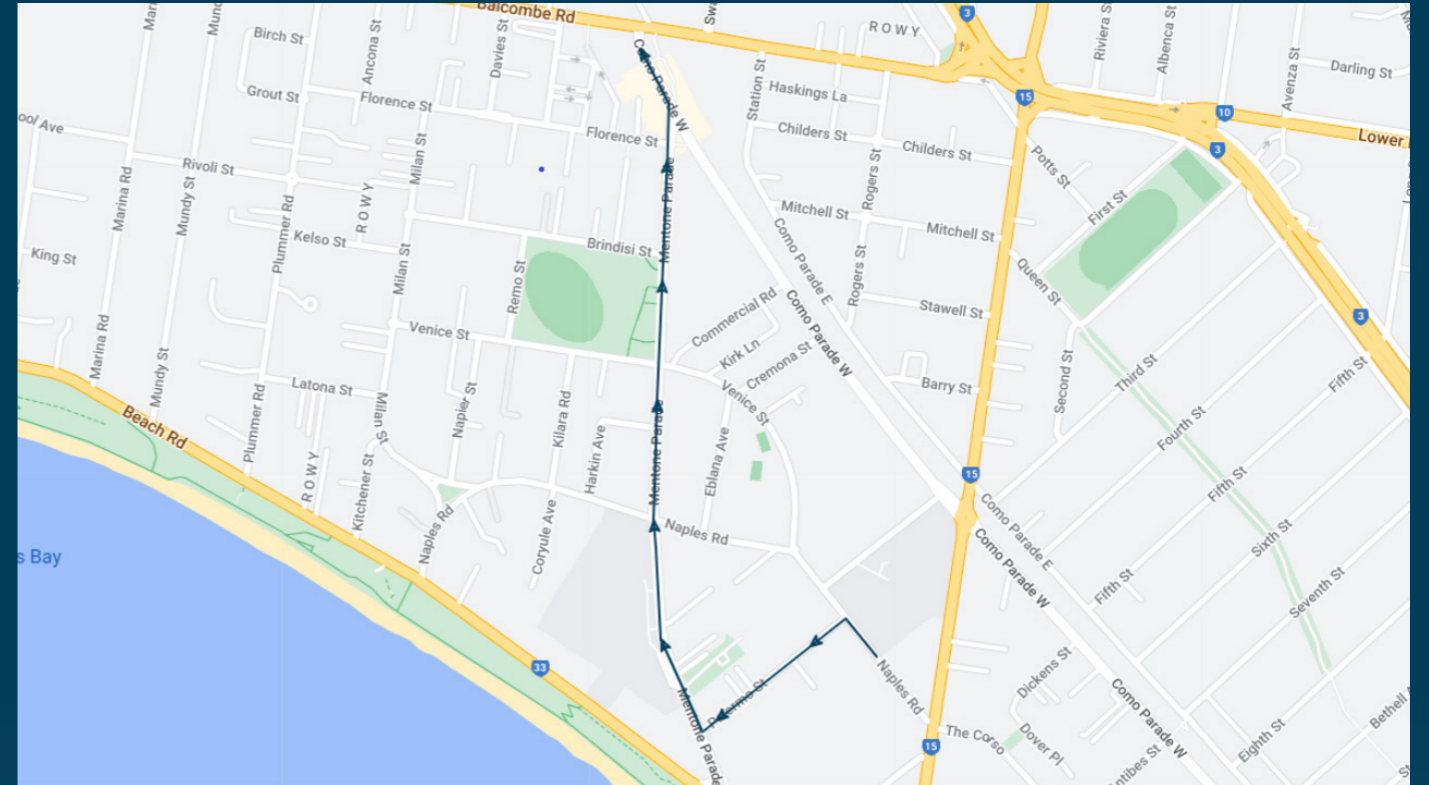

Times listed are estimated times only, it is advised to arrive at your stop earlier than the listed time to avoid missing your bus.

You can also download the Ventura Tracker app to view real time bus locations of all services

St Bede's College

Route: 1002 | Afternoon

Stop ID	Stop Name	Time	Stop ID	Stop Name	Time
---------	-----------	------	---------	-----------	------

10481	St Bedes College/Naples Rd	15:20			
19614	Mentone Station/Como Pde - Bay 2	15:23			

St Bede's College

Route: 1002 | Afternoon

TURN DIRECTIONS

Depart via Naples Rd, left Palermo St, right Mentone Parade, left Como Parade W to Mentone Station

To view our list of live tracked services, visit www.venturabus.com.au