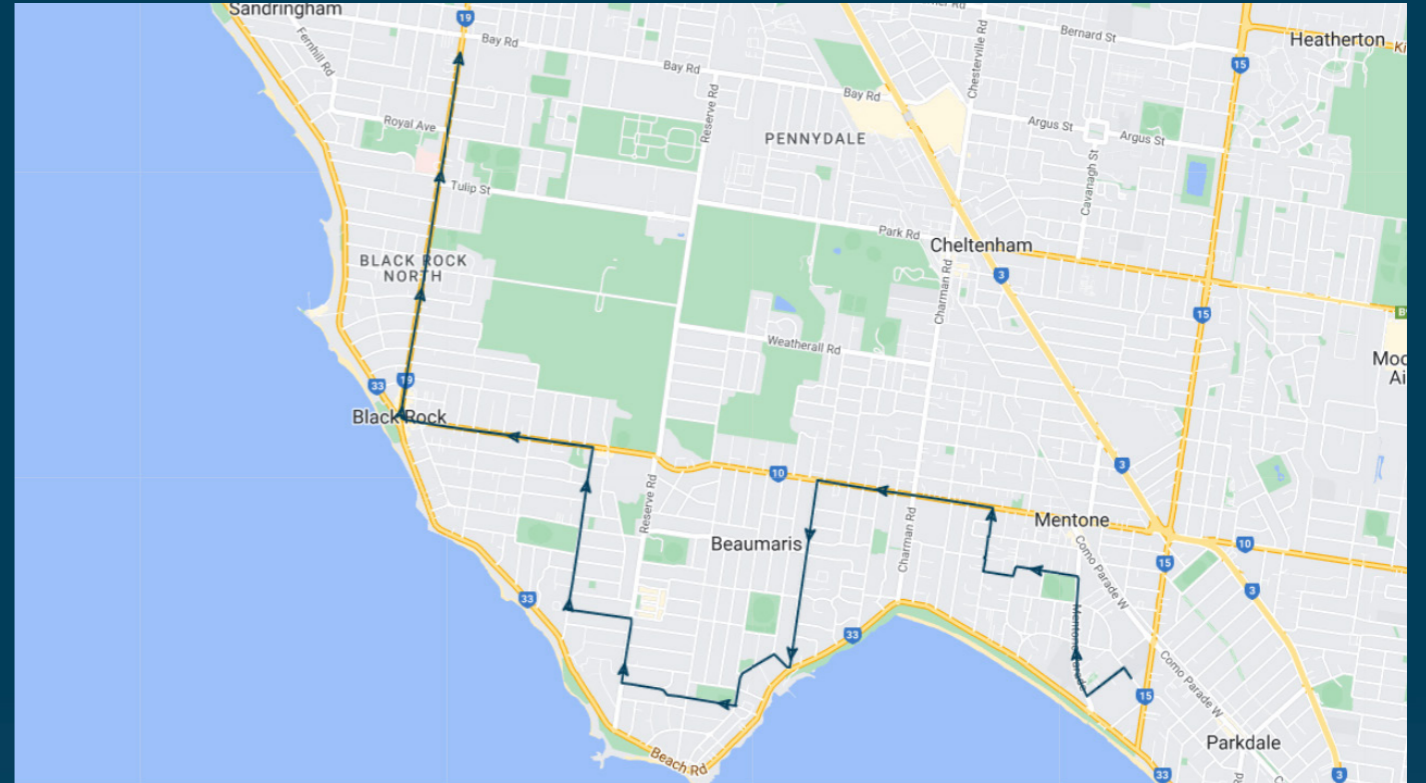

Stop ID	Stop Name	Time	Stop ID	Stop Name	Time
10481	St Bedes College/Naples Rd	16:02			
9344	Palermo St/Mentone Pde	16:03			
9345	Mentone Girls Grammar/Mentone Pde	16:03			
9346	Venice St/Mentone Pde	16:04			
9347	Mentone Reserve/Mentone Pde	16:05			
3343	Mundy St/Balcombe Rd	16:08			
3473	Mentone Girls Sec Col/Balcombe Rd	16:09			
7793	Wells Rd/Balcombe Rd	16:10			
7792	Coles Ct/Balcombe Rd	16:10			
7787	WF Vale Reserve/Tramway Pde	16:15			
7786	Martin St/Tramway Pde	16:16			
7785	Dalgetty Rd/Holding St	16:17			
7784	Reserve Rd/Holding St	16:17			
7783	Pacific Bvd/Reserve Rd	16:19			
7782	Haydens Rd/Pacific Bvd	16:20			
7781	Olinda Ave/Haydens Rd	16:20			
7780	Donald MacDonald Reserve	16:21			
11316	Summerhill Rd/Balcombe Rd	16:24			
11315	Hunter Ave/Balcombe Rd	16:24			
11314	Cullinane St/Balcombe Rd	16:25			
11313	Ebden Ave/Balcombe Rd	16:25			
7231	Karrakatta St/Bluff Rd	16:26			
7230	Gordon Cres/Bluff Rd	16:27			
7229	Arkaringa Cres/Bluff Rd	16:28			
7228	Cheltenham Rd/Bluff Rd	16:29			
7227	FG Tricks Reserve/Bluff Rd	16:29			
7226	Sandringham Hospital/Bluff Rd	16:30			
7225	Fairway Nursing Home/Bluff Rd	16:31			
23268	Victoria St/Bluff Rd	16:32			
11311	Bay Rd/Bluff Rd	16:33			

Times listed are estimated times only, it is advised to arrive at your stop earlier than the listed time to avoid missing your bus.

You can also download the Ventura Tracker app to view real time bus locations of all services

St Bede's College

Route: 3123 | Afternoon