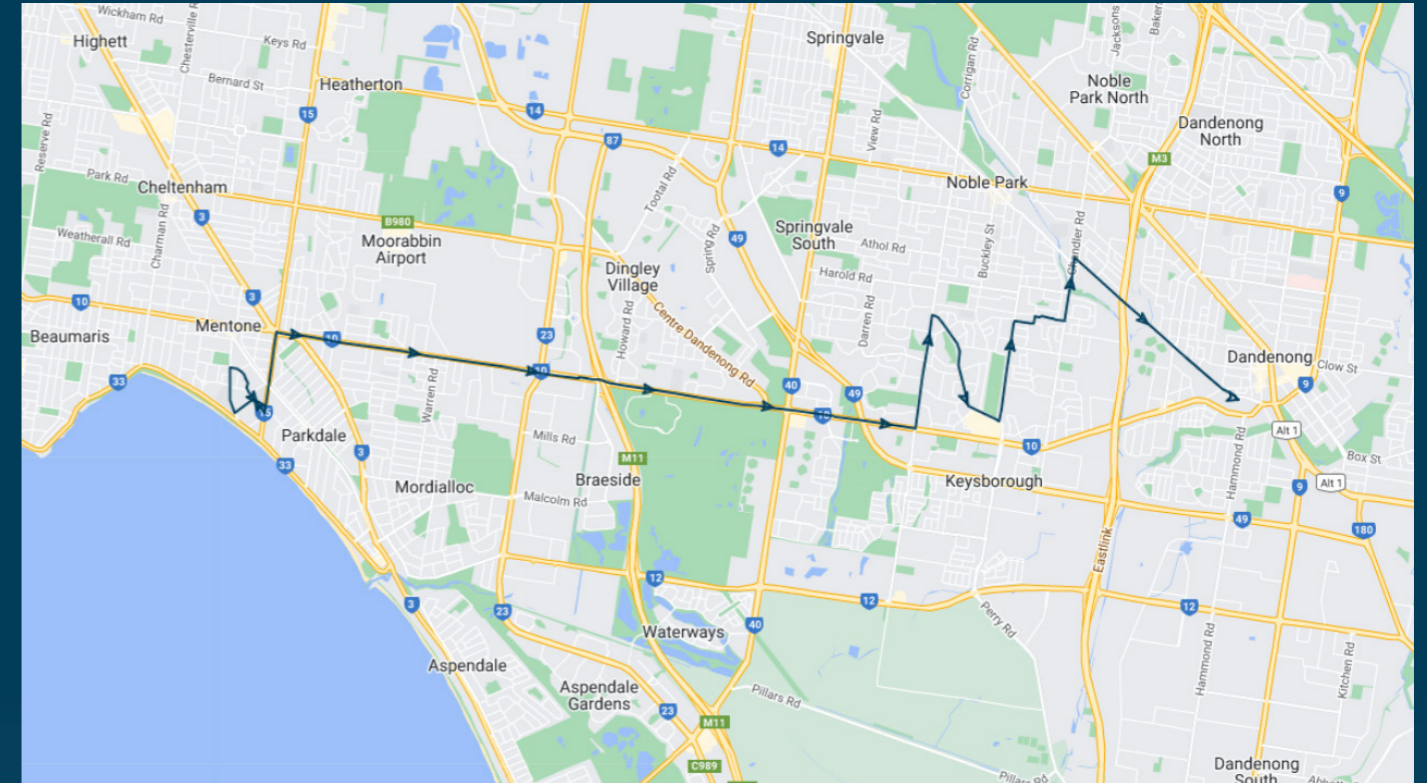

Times listed are estimated times only, it is advised to arrive at your stop earlier than the listed time to avoid missing your bus.

You can also download the Ventura Tracker app to view real time bus locations of all services

St Bede's College

Route: 2232 | Afternoon