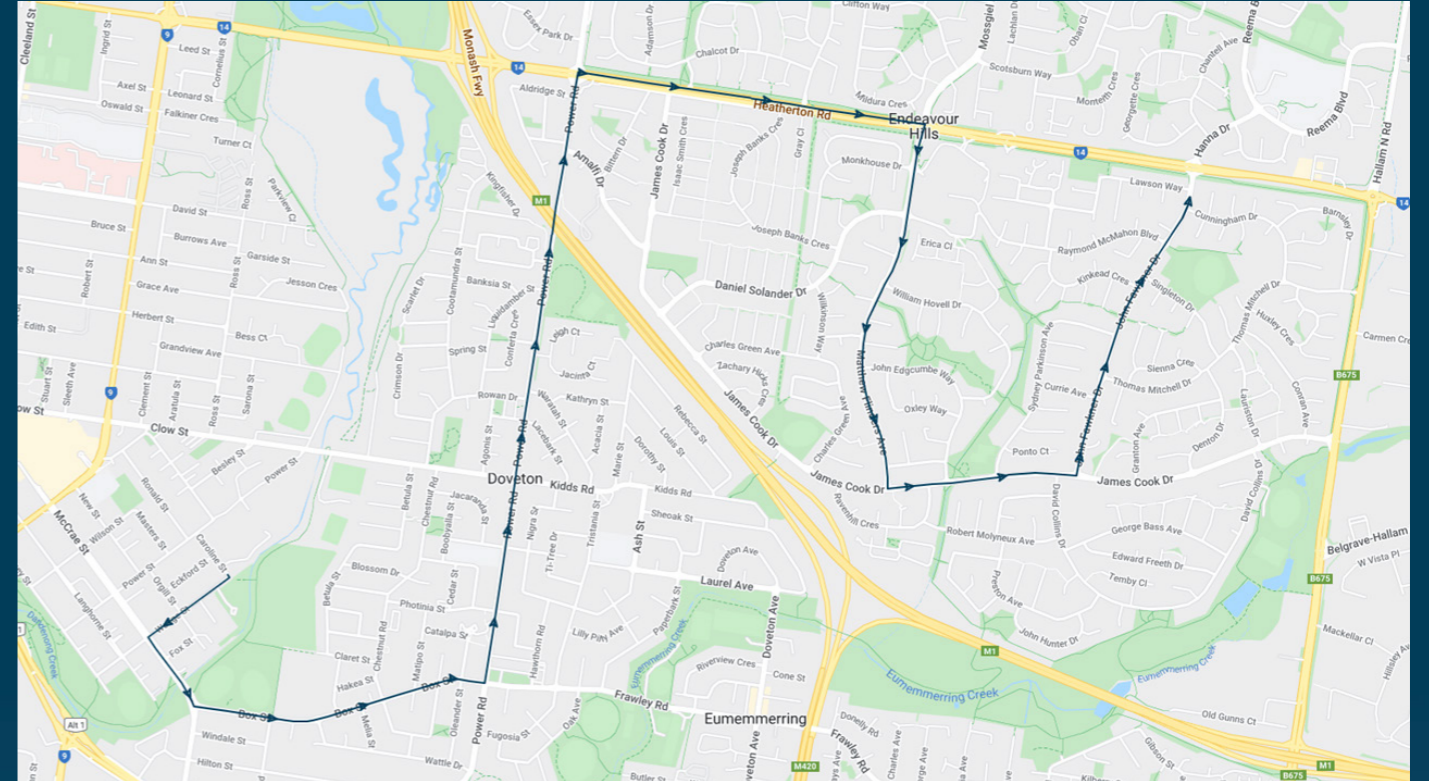

## Route: 2237 | Afternoon

Stop ID	Stop Name	Time	Stop ID	Stop Name	Time
44496	St John's College	15:38			
3660	Wedge St	15:39			
3661	Plunkett Street	15:40			
3662	Claredale Road	15:40			
3663	Grevillea Street	15:41			
3664	Chestnut Road	15:42			
3665	Magnolia Grove	15:42			
1820	Doveton Senior Citizens Club	15:43			
1819	Holy Family School	15:44			
1818	Kidds Road	15:44			
1317	Linden Place SC	15:46			
1318	Plum St	15:46			
1319	Power Reserve	15:47			
1320	Griffith St	15:48			
1321	Aldridge St	15:49			
480	Bittern Drive	15:50			
489	Grove End Road	15:52			
796	St Paul Apostle South School	15:54			
801	Hunter Rise	15:56			
802	Matthew Flinders Avenue	15:57			
806	Hutchins Avenue	15:57			
807	Ravenhill Crescent	15:58			
808	Sydney Parkinson Reserve	15:58			
809	Southern Cross PS	15:59			
810	Currie Avenue	16:00			
811	Sydney Parkinson Avenue	16:01			
812	Singleton Reserve	16:02			
813	Cunningham Drive	16:03			

Times listed are estimated times only, it is advised to arrive at your stop earlier than the listed time to avoid missing your bus.

You can also download the Ventura Tracker app to view real time bus locations of all services

## Route: 2237 | Afternoon

### TURN DIRECTIONS

Via Wedge Street, left McRae Street, left Box Street, left Power Road, right Heatherton Road, right Mathew Flinders Avenue, left James Cook Drive, left John Fawcner Drive

To view our list of live tracked services, visit [www.venturabus.com.au](http://www.venturabus.com.au)