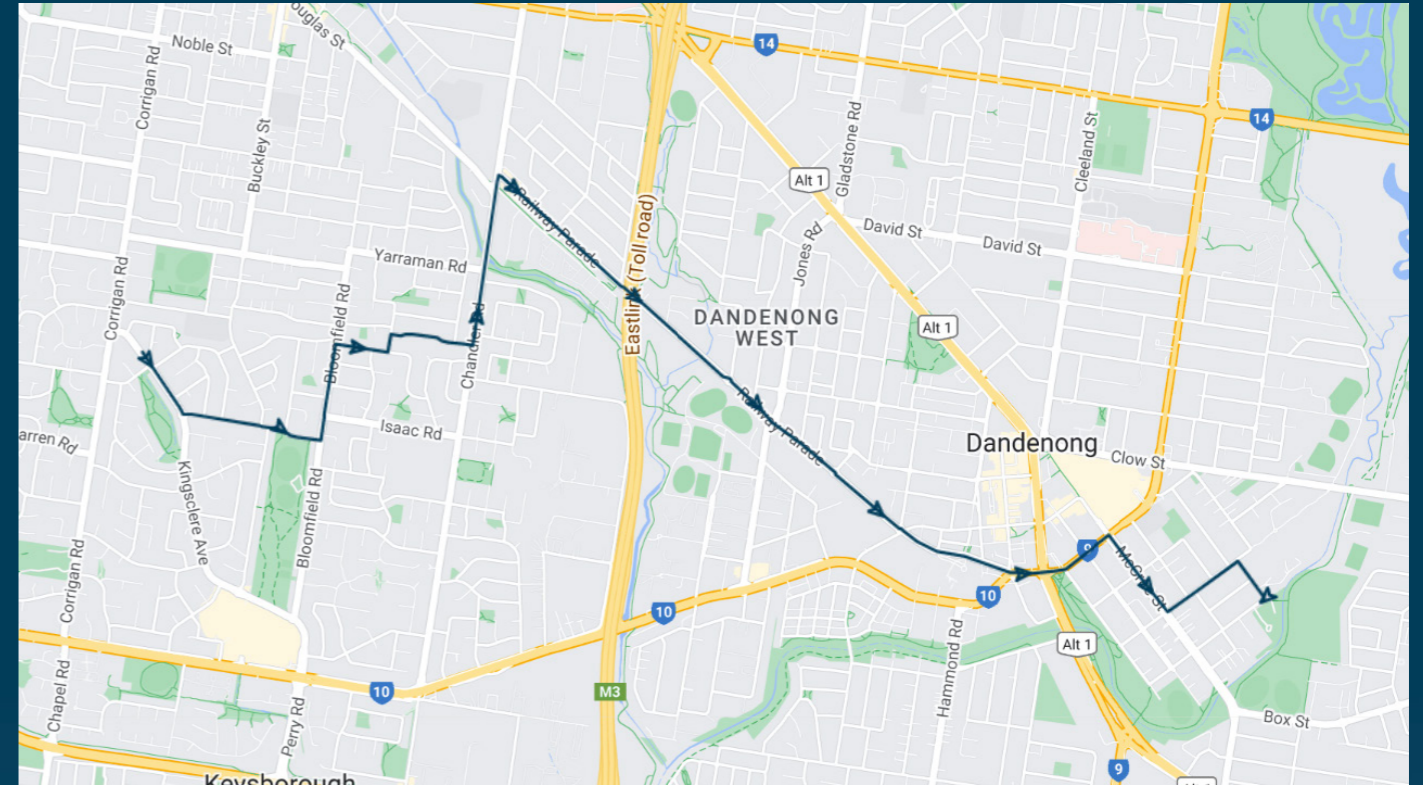

## Route: 2206 | Morning

Stop ID	Stop Name	Time	Stop ID	Stop Name	Time
3550	Yagoona Ave/Kingsclere Ave	08:20			
3567	Isaac Rd/Bloomfield Rd	08:22			
3758	Ainsley Ave/Bloomfield Rd	08:23			
3568	Conley St/Nance St	08:23			
3569	15 Stackpoole St	08:24			
2041	Stackpoole St/Chandler Rd	08:25			
2042	Yarraman Rd/Chandler Rd	08:25			
2043	Lynette Ct/Chandler Rd	08:26			
2044	Pamela St/Railway Pde	08:27			
2045	Liege Ave/Railway Pde	08:27			
2046	Yarraman Station/Railway Pde	08:28			
2047	Dallimore Ct/Railway Pde	08:29			
2048	Belfort St/Railway Pde	08:30			
3652	Wilma Ave/Railway Pde	08:31			
3653	Rosewood Reception/24 Railway Pde	08:32			
3654	Swords St/Foster St	08:33			
3658	Foster St/McCrae St	08:35			
3659	St Marys PS/McCrae St	08:36			
44496	St John's College	08:38			

### TURN DIRECTIONS

Via Kingsclere Ave, left Wahroonga Ave, left Bloomfield Rd, right Nance St, left Newman Ave, right Stackpoole St, left Chandler Rd, right Railway Parade, Into Foster St, Into Dandenong Valley Hwy, right McCrae St, left Power St, right Caroline St, right Wedge St to St John's College

You can also download the Ventura Tracker app to view real time bus locations of all services

### TURN DIRECTIONS

Depart via Wedge St, right McCrae St, left Dandenong Valley Hwy, right Foster St, left into Dandenong Station

To view our list of live tracked services, visit [www.venturabus.com.au](http://www.venturabus.com.au)