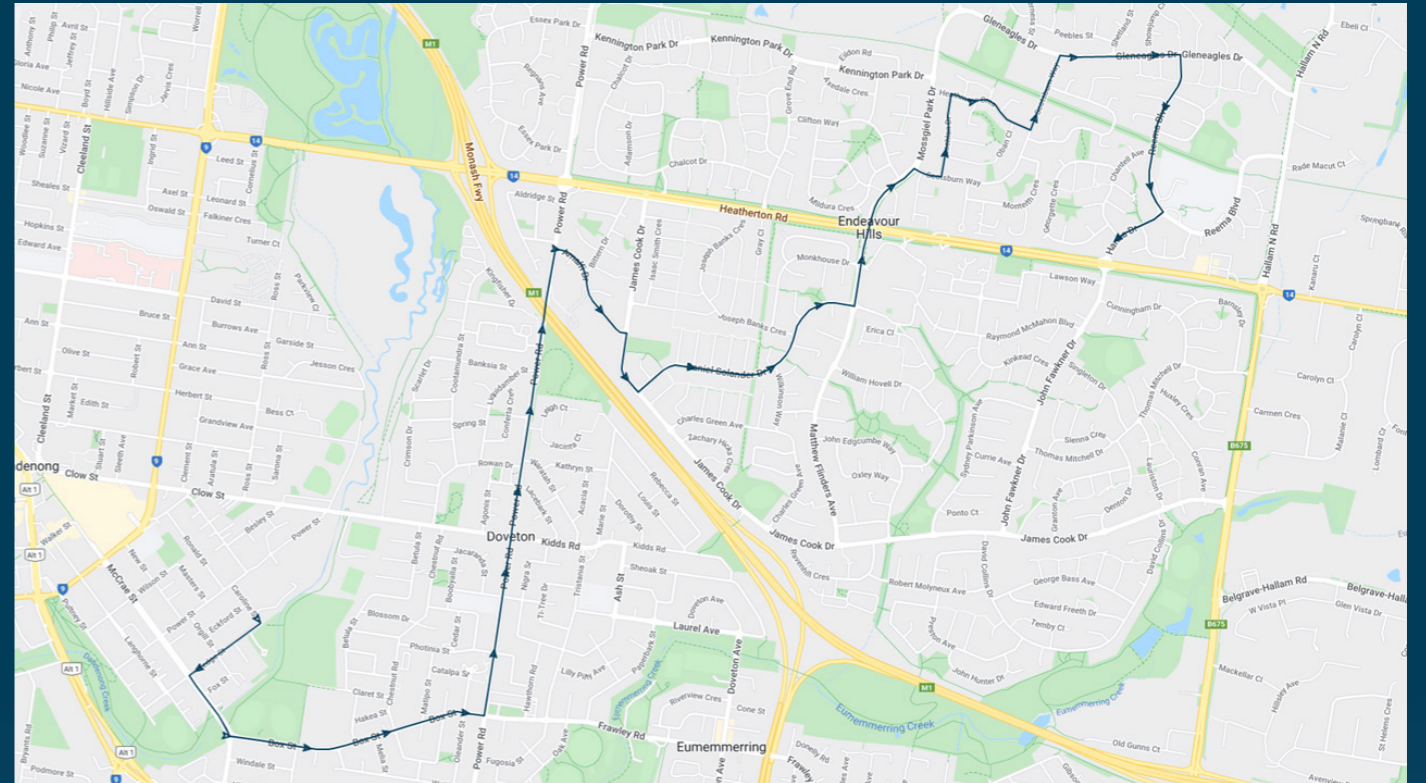

### TURN DIRECTIONS

Via Wedge Street, left McRae Street, left Box Street, left Power Road, right Heatherton Road, right Mathew Flinders Avenue, left James Cook Drive, left John Fawcner Drive

To view our list of live tracked services, visit [www.venturabus.com.au](http://www.venturabus.com.au)

## Route: 2239 | Afternoon

Stop ID	Stop Name	Time	Stop ID	Stop Name	Time
44496	St John's College	15:35			
3660	Wedge St	15:36			
3661	Plunkett Street	15:36			
3662	Clardale Road	15:37			
3663	Grevillea Street	15:37			
3664	Chestnut Road	15:38			
3665	Magnolia Grove	15:39			
1820	Doveton Senior Citizens Club	15:40			
1819	Holy Family School	15:40			
1818	Kidds Road	15:41			
1317	Linden Place SC	15:42			
1318	Plum St	15:42			
1319	Power Reserve	15:43			
817	Delos Court	15:44			
818	James Cook Dr	15:45			
819	James Cook PS	15:46			
820	Jones Court	15:46			
821	Johnson Place	15:47			
822	Dampier Court	15:48			
823	Cavendish Ct	15:50			
824	Lachlan Drive	15:51			
825	Aaran Close	15:51			
826	Heathmere Crescent	15:52			
827	Muirkirk Close	15:53			
828	Crossdale Rise	15:53			
829	Mossgiel Park PS	15:54			
830	Shetland Street	15:54			
831	Reema Boulevard	15:55			
2948	Maryrose Crescent	15:56			
2955	Gleneagles Secondary Col	15:57			
2956	Chantell Avenue	15:58			

Times listed are estimated times only, it is advised to arrive at your stop earlier than the listed time to avoid missing your bus.

You can also download the Ventura Tracker app to view real time bus locations of all services

## Route: 2239 | Afternoon