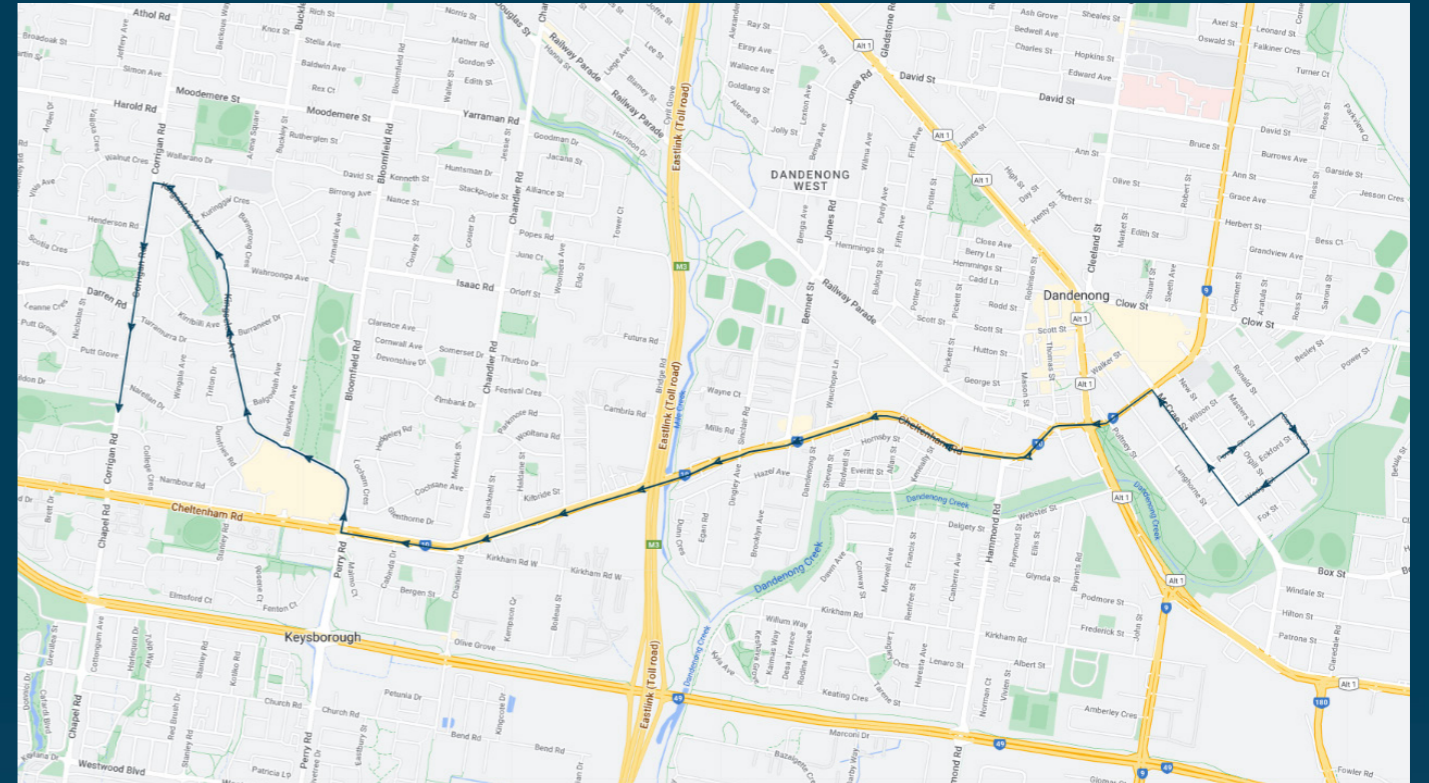

St John's College

Route: 2207 | Afternoon

Stop ID	Stop Name	Time	Stop ID	Stop Name	Time
3659	St Marys PS/McCrae St	15:33			
44496	St John's College	15:34			
4247	St Marys PS/McCrae St	15:35			
4248	Foster St/McCrae St	15:36			
10554	Station St/Cheltenham Rd	15:37			
45457	Allen St/Cheltenham Rd	15:38			
45458	Leslie St/Cheltenham Rd	15:39			
4258	Dingley Ave/Cheltenham Rd	15:40			
4260	Cambria Rd/Cheltenham Rd	15:41			
4261	Haldane St/Cheltenham Rd	15:42			
4262	Chandler Rd/Cheltenham Rd	15:42			
1657	267 Cheltenham Rd	15:43			
3301	Parkmore SC/Kingsclere Ave	15:44			
3302	Grayling Cres/Kingsclere Ave	15:45			
3303	Balgowlah Ave/Kingsclere Ave	15:45			
3476	Turrumurra Dr/Kingsclere Ave	15:46			
1652	Wahroonga Ave/Kingsclere Ave	15:46			
3306	Parramatta Cres/Kingsclere Ave	15:47			
3307	Kingsclere Ave/Corrigan Rd	15:48			
3308	Trevor Ct/Corrigan Rd	15:48			
3309	Darren Rd/Corrigan Rd	15:49			
3310	Putt Gr/Corrigan Rd	15:49			
3311	Resurrection Church/Corrigan Rd	15:50			

St John's College

Route: 2207 | Afternoon