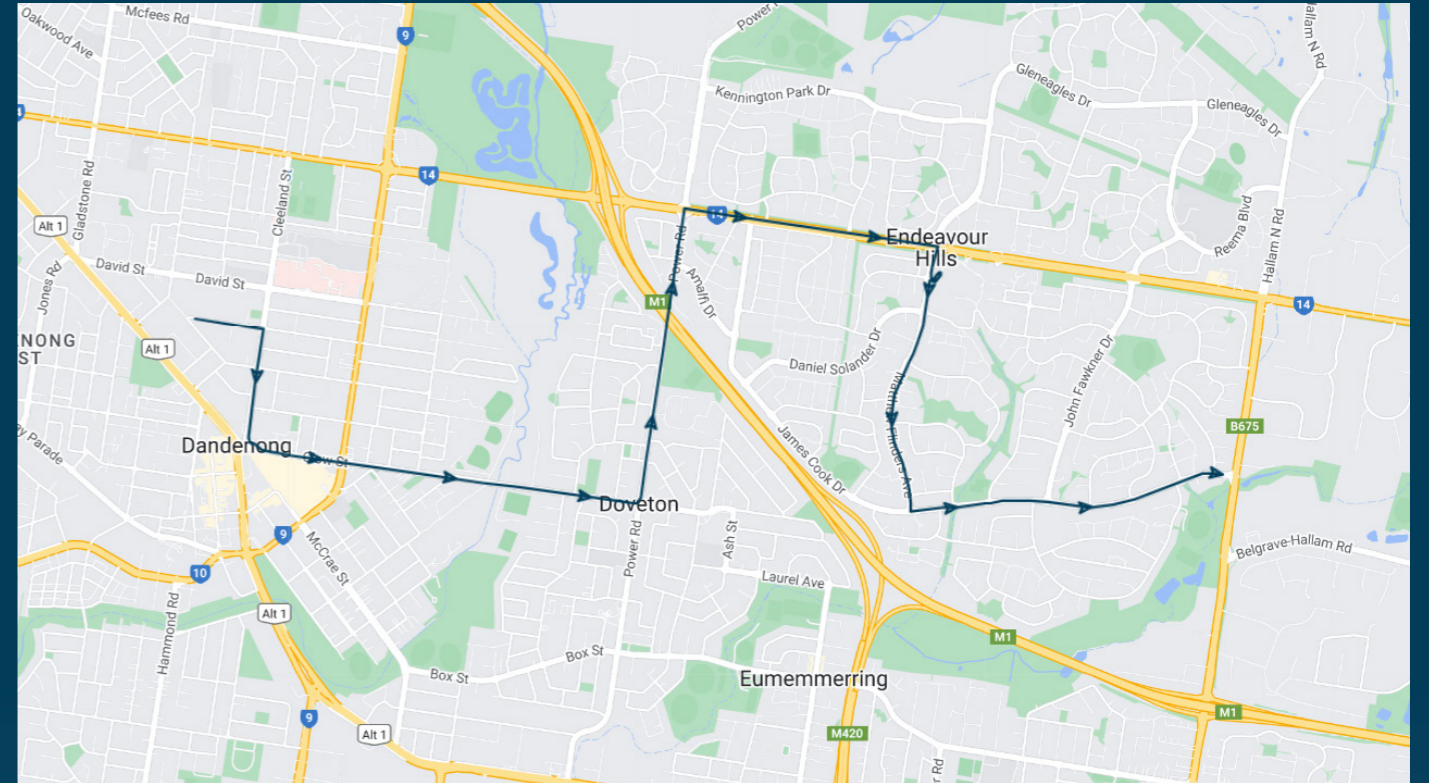

## Route: 2249 | Afternoon

To view our list of live tracked services, visit [www.venturabus.com.au](http://www.venturabus.com.au)

## Route: 2268 | Afternoon

Stop ID	Stop Name	Time	Stop ID	Stop Name	Time
46605	Dandenong High School/Ann St	15:35			
2874	Ann St/Cleeland St	15:36			
2875	Herbert St/Cleeland St	15:36			
2876	Dandenong Market/Cleeland St	15:37			
1311	Stuart St/Clow St	15:38			
1312	Clement St/Clow St	15:39			
1313	Ross St/Clow St	15:39			
1314	Robert Booth Reserve/Clow St	15:40			
1315	Betula St/Kidds Rd	15:41			
1316	Doveton Baptist Church/Kidds Rd	15:43			
1317	Linden Place SC/Power Rd	15:43			
1318	Plum St/Power Rd	15:44			
1319	Power Reserve/Power Rd	15:45			
1320	Griffith St/Power Rd	15:46			
1321	Aldridge St/Power Rd	15:46			
480	Bittern Dr/Heatherton Rd	15:48			
489	Grove End Rd/Heatherton Rd	15:49			
3028	Endeavour Hills SC	15:51			
796	St Paul Apostle South School/Matthew Flinders Ave	15:52			
801	Hunter Rise/Matthew Flinders Ave	15:54			
802	20 Matthew Flinders Ave	15:54			
806	Hutchins Ave/Matthew Flinders Ave	15:55			
807	Ravenhill Cres/James Cook Dr	15:55			
808	Sydney Parkinson Reserve/James Cook Dr	15:56			
809	Southern Cross Primary School/James Cook Dr	15:57			
14731	Hallam North Rd/James Cook Dr	16:00			

## Route: 2268 | Afternoon