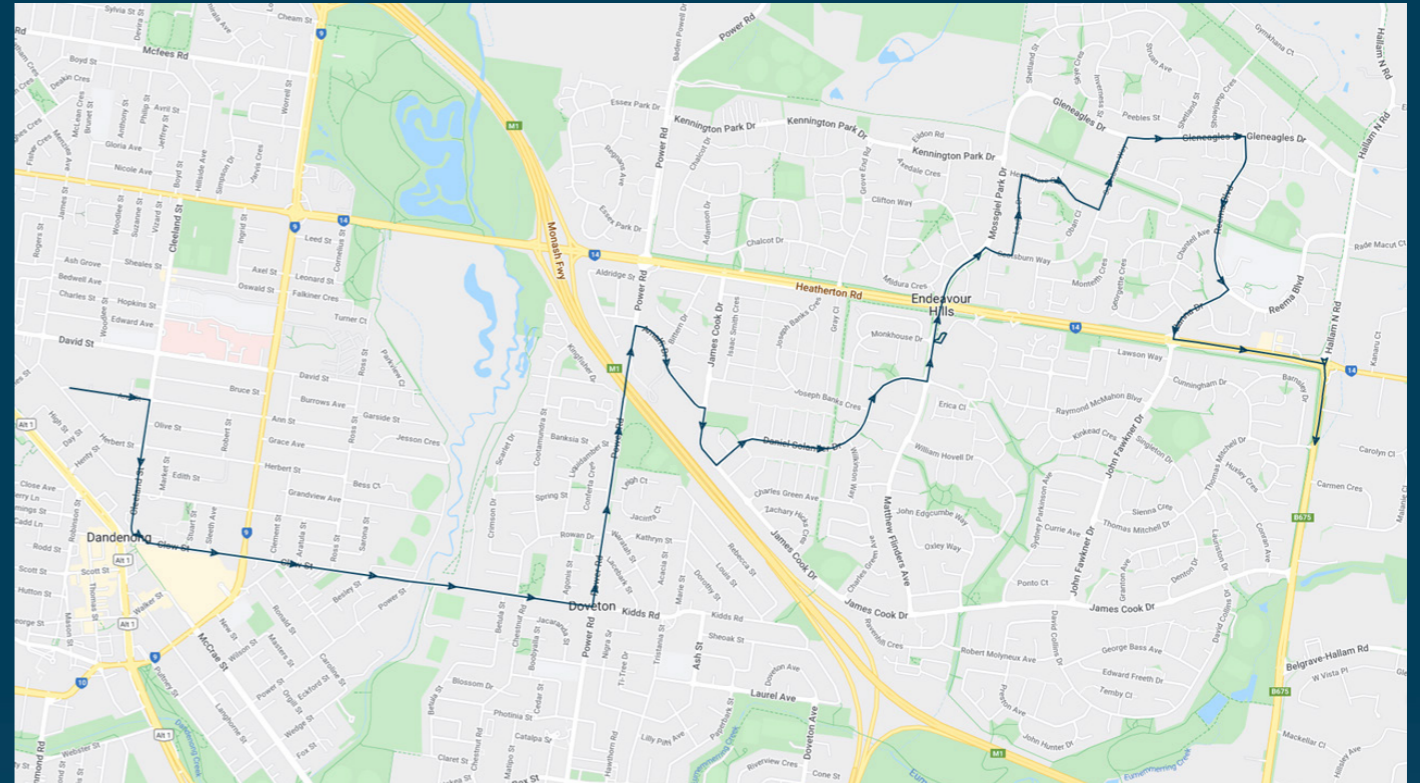

## Route: 2249 | Afternoon

Stop ID	Stop Name	Time	Stop ID	Stop Name	Time
46605	Dandenong High School	15:35	2955	Gleneagles Secondary Col	15:57
2874	Ann Street	15:35	2956	Chantell Avenue	15:58
2875	Herbert Street	15:36	14610	Thomas Mitchell Dr	16:01
2876	Dandenong Market	15:37			
1311	Stuart St	15:37			
1312	Clement St	15:38			
1313	Ross St	15:39			
1314	Robert Booth Reserve	15:40			
1315	Betula St	15:40			
1316	Power Road	15:41			
1317	Linden Place SC	15:42			
1318	Plum St	15:43			
1319	Power Reserve	15:43			
817	Delos Court	15:45			
44506	Endeavour Hills Secondary College	15:45			
818	James Cook Dr	15:45			
819	James Cook PS	15:46			
820	Jones Court	15:47			
821	Johnson Place	15:47			
822	Dampier Court	15:48			
3028	Endeavour Hills SC	15:50			
823	Cavendish Ct	15:51			
824	Lachlan Drive	15:51			
825	Aaran Close	15:52			
826	Heathmere Crescent	15:52			
827	Muirkirk Close	15:53			
828	Crossdale Rise	15:54			
829	Mossgiel Park PS	15:54			
830	Shetland Street	15:55			
831	Reema Boulevard	15:55			
2948	Maryrose Crescent	15:56			

Times listed are estimated times only, it is advised to arrive at your stop earlier than the listed time to avoid missing your bus.

You can also download the Ventura Tracker app to view real time bus locations of all services

## Route: 2249 | Afternoon