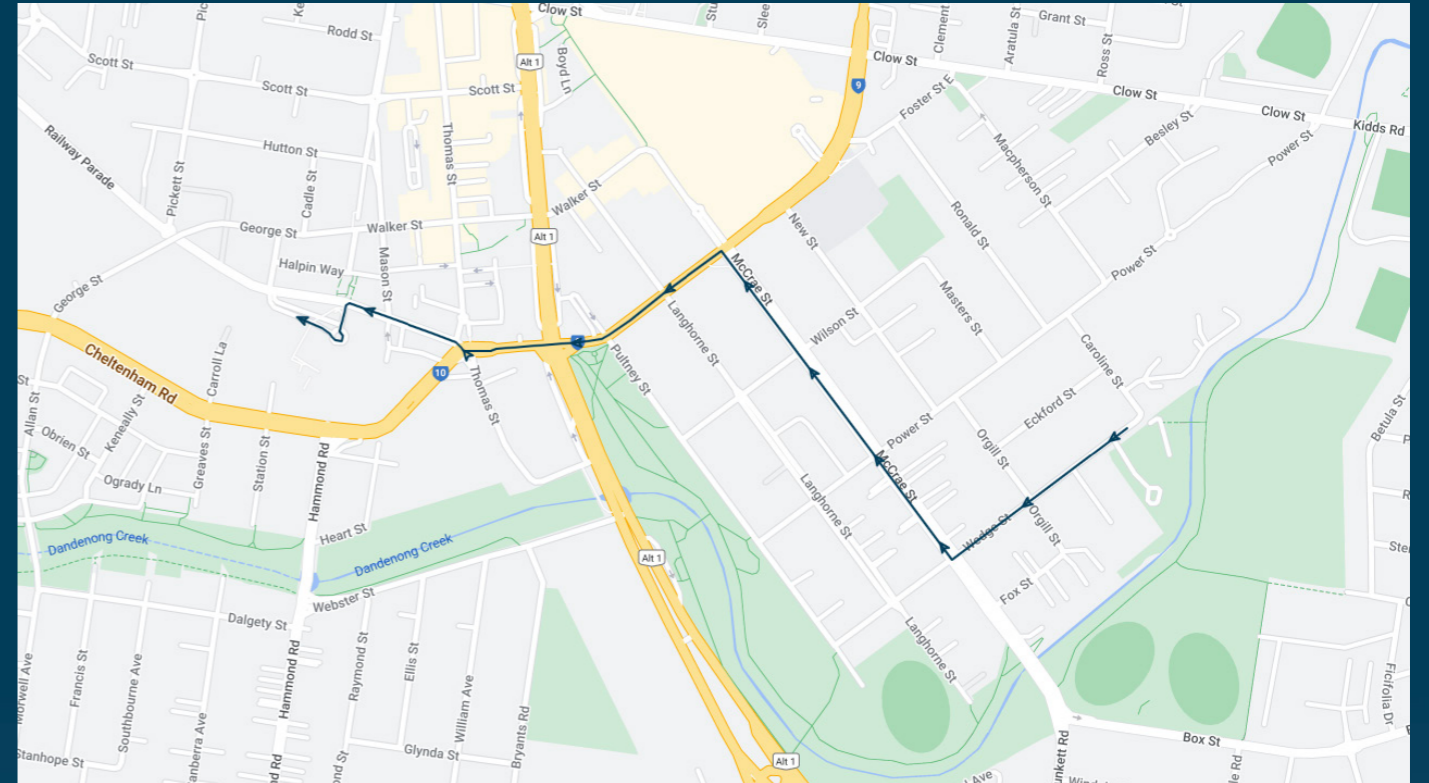

To view our list of live tracked services, visit [www.venturabus.com.au](http://www.venturabus.com.au)

Times listed are estimated times only, it is advised to arrive at your stop earlier than the listed time to avoid missing your bus.

You can also download the Ventura Tracker app to view real time bus locations of all services

## Route: 2206 | Afternoon

Stop ID	Stop Name	Time	Stop ID	Stop Name	Time
44496	St John's College	15:35			
4247	St Marys PS/McCrae St	15:37			
4248	Foster St/McCrae St	15:38			
4251	Dandenong Station - Bay 9	15:42			

### TURN DIRECTIONS

Depart via Wedge St, right McCrae St, left Dandenong Valley Hwy, right Foster St, left into Dandenong Station

To view our list of live tracked services, visit [www.venturabus.com.au](http://www.venturabus.com.au)