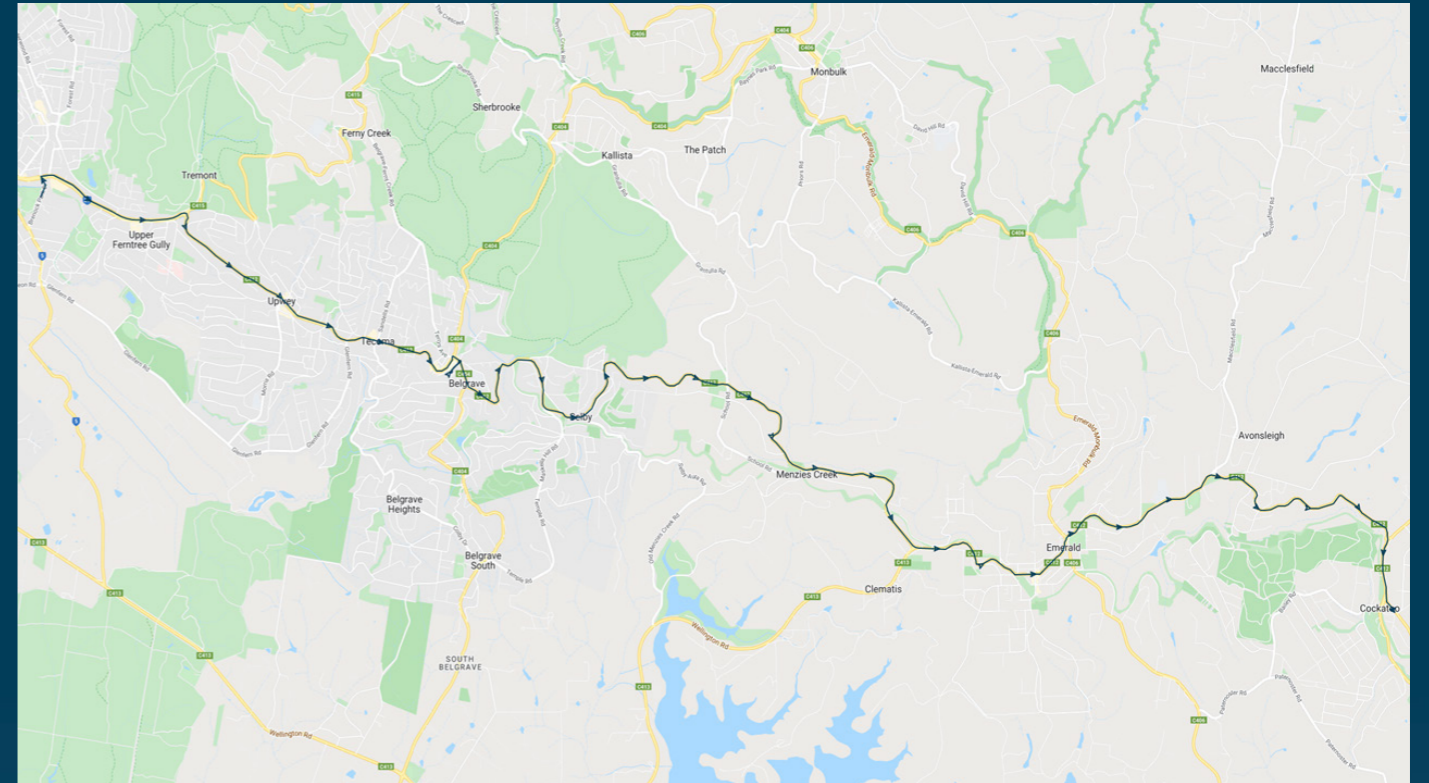

Times listed are estimated times only, it is advised to arrive at your stop earlier than the listed time to avoid missing your bus.

You can also download the Ventura Tracker app to view real time bus locations of all services

St Joseph's College

Route: 5012 | Afternoon

Stop ID	Stop Name	Time	Stop ID	Stop Name	Time
44512	St Joseph's Regional College	15:25			
8277	Forest Road	15:25			
8278	Acacia Road	15:26			
8279	Hilltop Road	15:27			
22883	Ferny Creek Avenue	15:29			
14639	Darling Avenue	15:33			
14408	Chosen Avenue	15:34			
14407	Sophia Grove	15:35			
14382	Rocksleigh Avenue	15:36			
14363	Belgrave Village	15:37			
44469	Mater Christi College	15:39			
13853	Creek Road	15:39			
13852	Lyons Drive	15:41			
13851	Charles Street	15:42			
13850	Nation Road	15:43			
13849	Glen Park Drive	15:45			
13848	Grantulla Road	15:47			
13847	Church Road	15:49			
13846	School Road	15:50			
13845	Belgrave-Gembrook Road	15:52			
13844	Puffing Billy Station	15:54			
13843	Ogilvy Road	15:55			
13842	Pinnocks Road	15:56			
13840	Emerald Village	15:57			
13839	Emerald-Monbulk Road	15:58			
13837	Lawson Road	16:00			
13836	Macclesfield Road	16:02			
13835	Margaret Road	16:03			
13834	McNamara Road	16:04			
13833	Woori Yallock Road	16:08			
13832	Pakenham Road	16:10			

St Joseph's College

Route: 5012 | Afternoon

TURN DIRECTIONS

Via Brenock Park Drive, right Burwood Highway, right Belgrave-Gembrook Road, right McBride Street

To view our list of live tracked services, visit www.venturabus.com.au