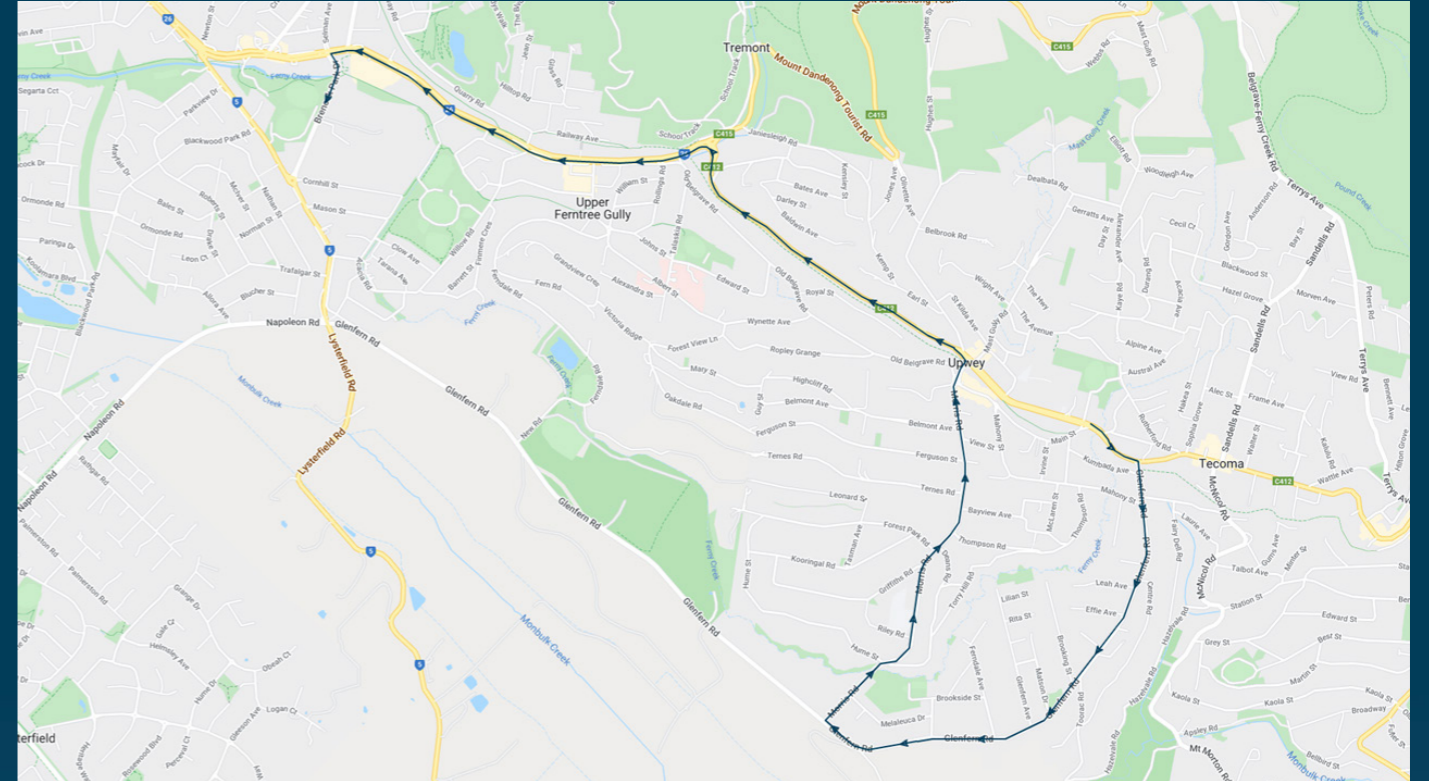

St Joseph's College

Route: 5104 | Morning

Stop ID	Stop Name	Time	Stop ID	Stop Name	Time
11145	Glenfern Rd/Burwood Hwy	08:15			
	Child Care Centre - Morris Rd	08:19			
46556	Upwey South Primary School	08:20			
11147	Upwey CFA/Morris Rd	08:21			
44512	St Josephs Regional College	08:30			

St Joseph's College

Route: 5104 | Morning