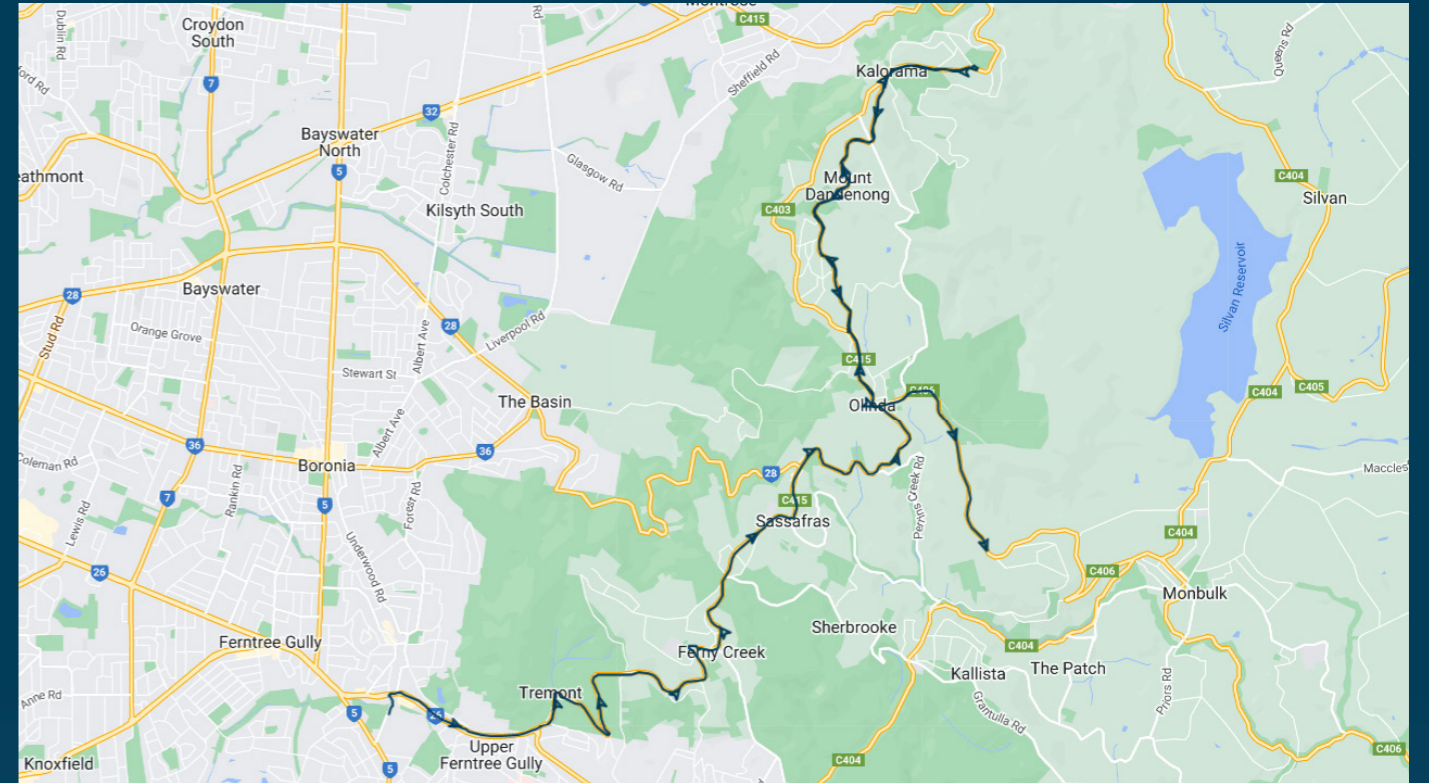

Times listed are estimated times only, it is advised to arrive at your stop earlier than the listed time to avoid missing your bus.

You can also download the Ventura Tracker app to view real time bus locations of all services

To view our list of live tracked services, visit www.venturabus.com.au

St Joseph's College

Route: 5111 | Afternoon

Stop ID	Stop Name	Time	Stop ID	Stop Name	Time
12887	St Joseph's Regional College	15:25			
13821	Devil's Elbow - Olivette Ave	15:31			
13820	Tremont - Churchill Dr/Mt.D.Tourist Rd	15:32			
12554	Mt Dand'g Tourist Rd/Old Main Rd	15:35			
13816	Ferny Creek - Seaview Ave	15:36			
12576	Sherbrooke Rd	15:37			
12572	The Crescent/Mt. Dand'g Tourist Rd	15:39			
12571	Sassafras - Prince St	15:40			
22496	485 Mt Dandenong Tourist Rd	15:43			
	Olinda CFA/Mt Dandenong Tourist Rd	15:44			
8912	Kellys - Ridge Rd	15:46			
	Toorak Rd/Mt Dandenong Tourist Rd	15:47			
8915	St Clares Church	16:01			
8922	Kalorama Five Ways	16:53			
	Kalarama Memorial Reserve	15:55			
45200	Hacketts Rd/Olinda-Monbulk Rd	16:10			

St Joseph's College

Route: 5111 | Afternoon

TURN DIRECTIONS

Via Brenock Park Dr, right Burwood Hwy, left Mt Dandenong Tourist Rd, left Old Main Rd (Ferny Creek), left Mt Dandenong Tourist Rd, left Ridge Rd, right Kell's Kitchen Bus Stop, left Mt Dandenong Tourist Rd, left Grange Rd, right into Kalorama Memorial Reserve Car Park, right Mt Dandenong Tourist Rd, left Olinda Monbulk Rd to Hacketts Rd/Olinda-Monbulk Rd

You can also download the Ventura Tracker app to view real time bus locations of all services