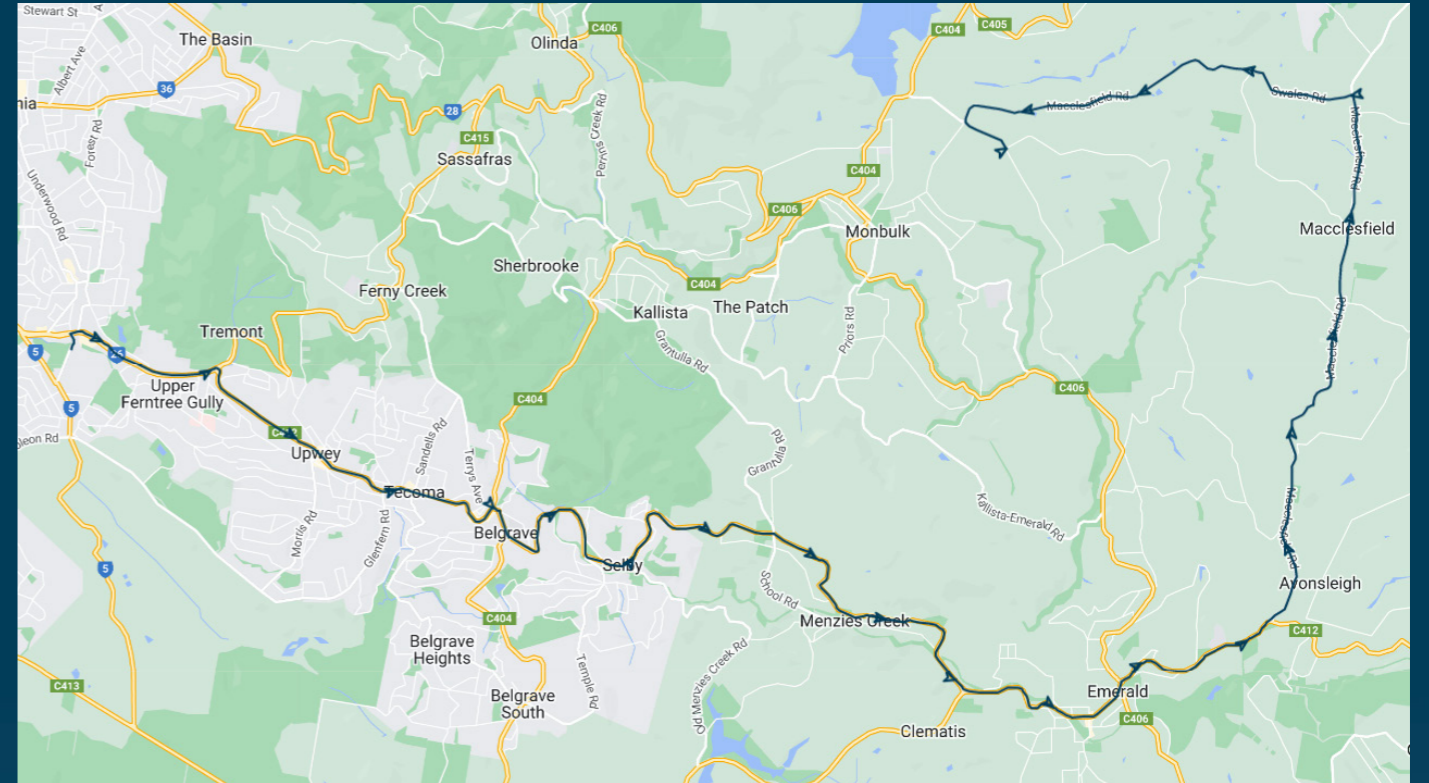

Times listed are estimated times only, it is advised to arrive at your stop earlier than the listed time to avoid missing your bus.

You can also download the Ventura Tracker app to view real time bus locations of all services

St Joseph's College

Route: 5012 | Afternoon

TURN DIRECTIONS

Via Brenock Park Drive, right Burwood Highway, right Belgrave-Gembrook Road, right McBride Street

To view our list of live tracked services, visit www.venturabus.com.au

St Joseph's College

Route: 5109 | Afternoon

TURN DIRECTIONS

Via Brenock Park Dr, right Burwood Hwy, right continue Burwood Hwy, right Belgrave-Gembrook Rd, right continue Belgrave-Gembrook Rd, right continue Belgrave-Gembrook Rd, Into Main St Emerald, Into Belgrave-Gembrook Rd, left Macclesfield Rd, left Swales Rd, Into Macclesfield Rd, left Old Emerald Rd, left Coulson Rd

To view our list of live tracked services, visit www.venturabus.com.au

St Joseph's College

Route: 5111 | Afternoon

Stop ID	Stop Name	Time	Stop ID	Stop Name	Time
12887	St Joseph's Regional College	15:25			
13821	Devil's Elbow - Olivette Ave	15:31			
13820	Tremont - Churchill Dr/Mt.D.Tourist Rd	15:32			
12554	Mt Dand'g Tourist Rd/Old Main Rd	15:35			
13816	Ferny Creek - Seaview Ave	15:36			
12576	Sherbrooke Rd	15:37			
12572	The Crescent/Mt. Dand'g Tourist Rd	15:39			
12571	Sassafras - Prince St	15:40			
22496	485 Mt Dandenong Tourist Rd	15:43			
	Olinda CFA/Mt Dandenong Tourist Rd	15:44			
8912	Kellys - Ridge Rd	15:46			
	Toorak Rd/Mt Dandenong Tourist Rd	15:47			
8915	St Clares Church	16:01			
8922	Kalorama Five Ways	16:53			
	Kalarama Memorial Reserve	15:55			
45200	Hacketts Rd/Olinda-Monbulk Rd	16:10			