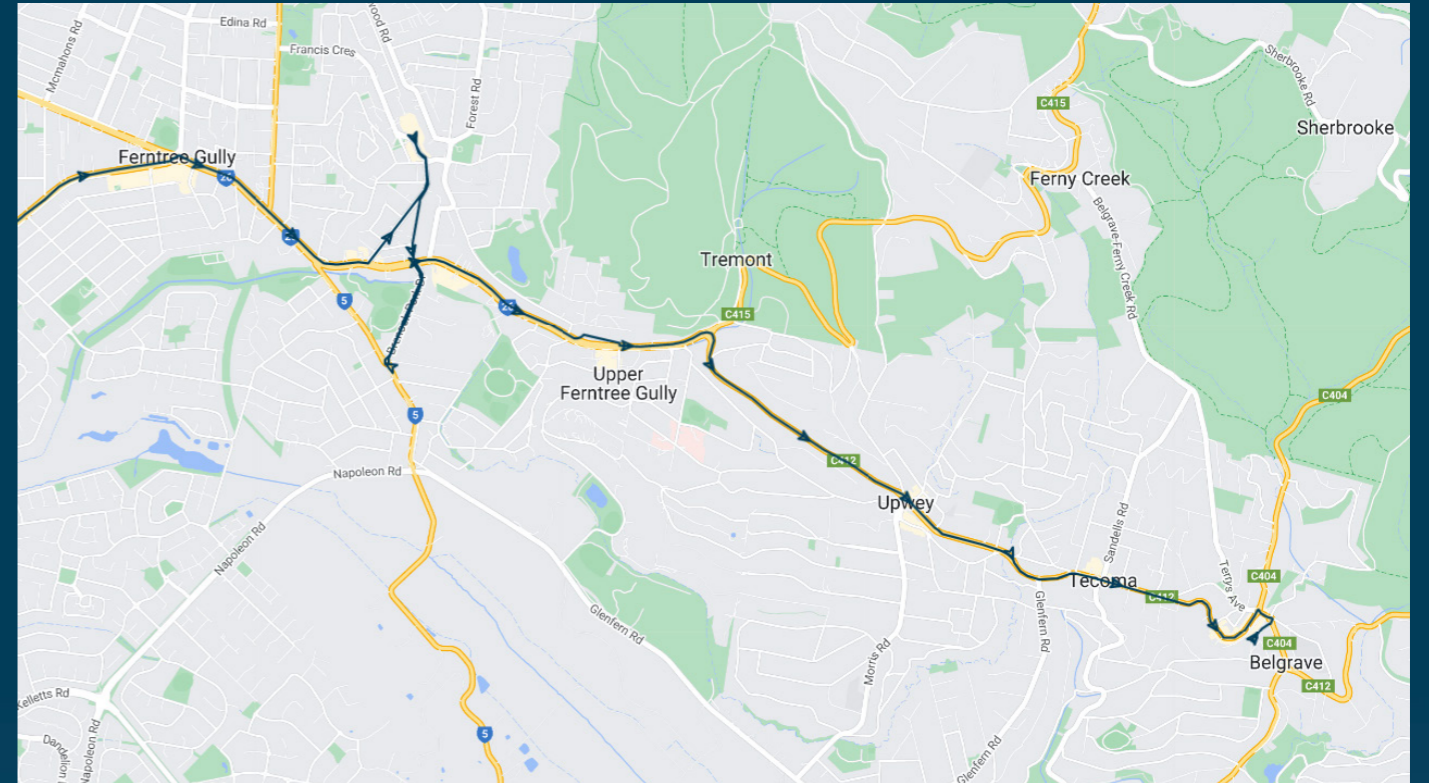

You can also download the Ventura Tracker app to view real time bus locations of all services

St Joseph's College

Route: 693 | Afternoon

Stop ID	Stop Name	Time	Stop ID	Stop Name	Time
21002	Ferntree Gully Station/Station St	15:20			
16478	Spring St/Selman Ave	15:21			
16480	St Joseph's College	15:21			
8277	Forest Rd/Burwood Hwy	15:22			
8278	Acacia Rd/Burwood Hw	15:24			
8279	Hilltop Rd/Burwood Hwy	15:25			
18862	Upper Ferntree Gully Station	15:26			
22883	Ferry Creek Ave/Burwood Hwy	15:27			
14639	Upwey Railway Station	15:32			
14408	Chosen Ave/Burwood Hwy	15:33			
14407	Sophia Gr/Monbulk Rd	15:34			
14382	Rocksleigh Ave/Monbulk Rd	15:35			
14363	Belgrave Village/Belgrave Hwy	15:37			
19580	Belgrave Station - Bay 4	15:39			

St Joseph's College

Route: 693 | Afternoon

TURN DIRECTIONS

Via Brenock Park Dr, right Burwood Hwy, right Belgrave-Gembrook Rd to Belgrave Station

To view our list of live tracked services, visit www.venturabus.com.au

Times listed are estimated times only, it is advised to arrive at your stop earlier than the listed time to avoid missing your bus.

You can also download the Ventura Tracker app to view real time bus locations of all services