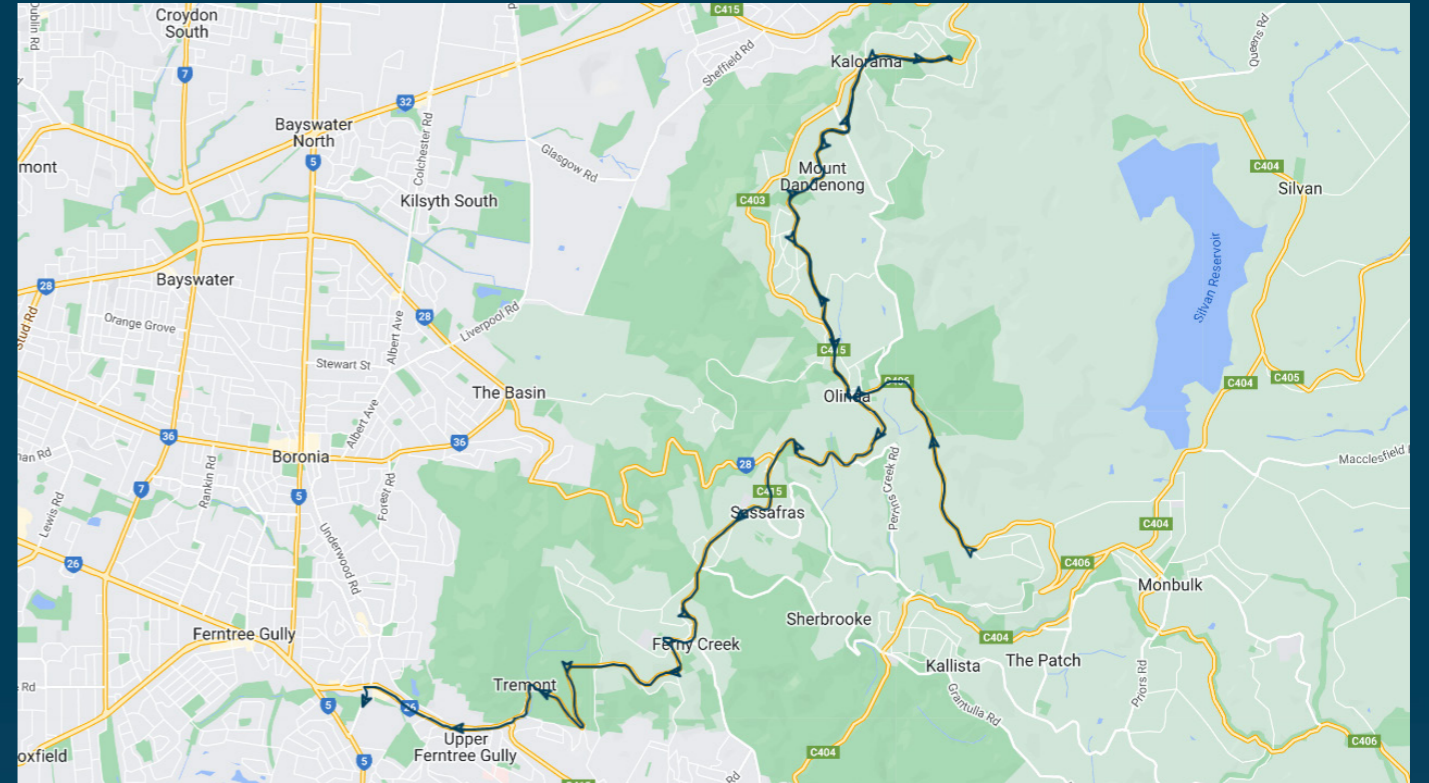

To view our list of live tracked services, visit www.venturabus.com.au

Times listed are estimated times only, it is advised to arrive at your stop earlier than the listed time to avoid missing your bus.

You can also download the Ventura Tracker app to view real time bus locations of all services

St Joseph's College

Route: 5111 | Morning

Stop ID	Stop Name	Time	Stop ID	Stop Name	Time
45205	Hacketts Rd/Olinda-Monbulk Rd	07:40			
	Kalorama Memorial Reserve	07:50			
9814	Faringdon Rd/Mt Dand'g Tourist Rd	07:51			
9813	Kalorama Five Ways	07:53			
9804	Giddens Ln/Mt Dand'g Tourist Rd	07:58			
9802	Dandenong Hotel	08:00			
9801	Olinda Township - Parsons Ln	08:01			
42292	Perrins Creek Rd/Mt Dand'g Tourist Rd	08:03			
12099	Sassafras - Prince St	08:05			
12100	The Crescent/Mt Dand'g Tourist Rd	08:07			
	Sherbrooke Rd/Mt Dand'g Tourist Rd	08:11			
12553	Ferny Creek - Seaview Ave	08:14			
12554	Beauty Bend - Old Main Rd	08:16			
12558	Tremont - Churchill Dr	18:17			
12559	Devil's Elbow/Mt Dand'g Tourist Rd	08:20			
44512	St Joseph's Regional College	08:25			

St Joseph's College

Route: 5111 | Morning

TURN DIRECTIONS

Via Olinda-Monbulk Rd, right Mount Dandenong Tourist Rd, right into Kalorama Memorial Reserve car park, right Mount Dandenong Tourist Rd, right Old Main Rd (Ferny Creek), right Mount Dandenong Tourist Rd, left Burwood Hwy, right Brenock Park Dr to St Joseph's College

St Joseph's College

Route: 693 | Afternoon

TURN DIRECTIONS

Via Brenock Park Dr, right Burwood Hwy, right Belgrave-Gembrook Rd to Belgrave Station

To view our list of live tracked services, visit www.venturabus.com.au