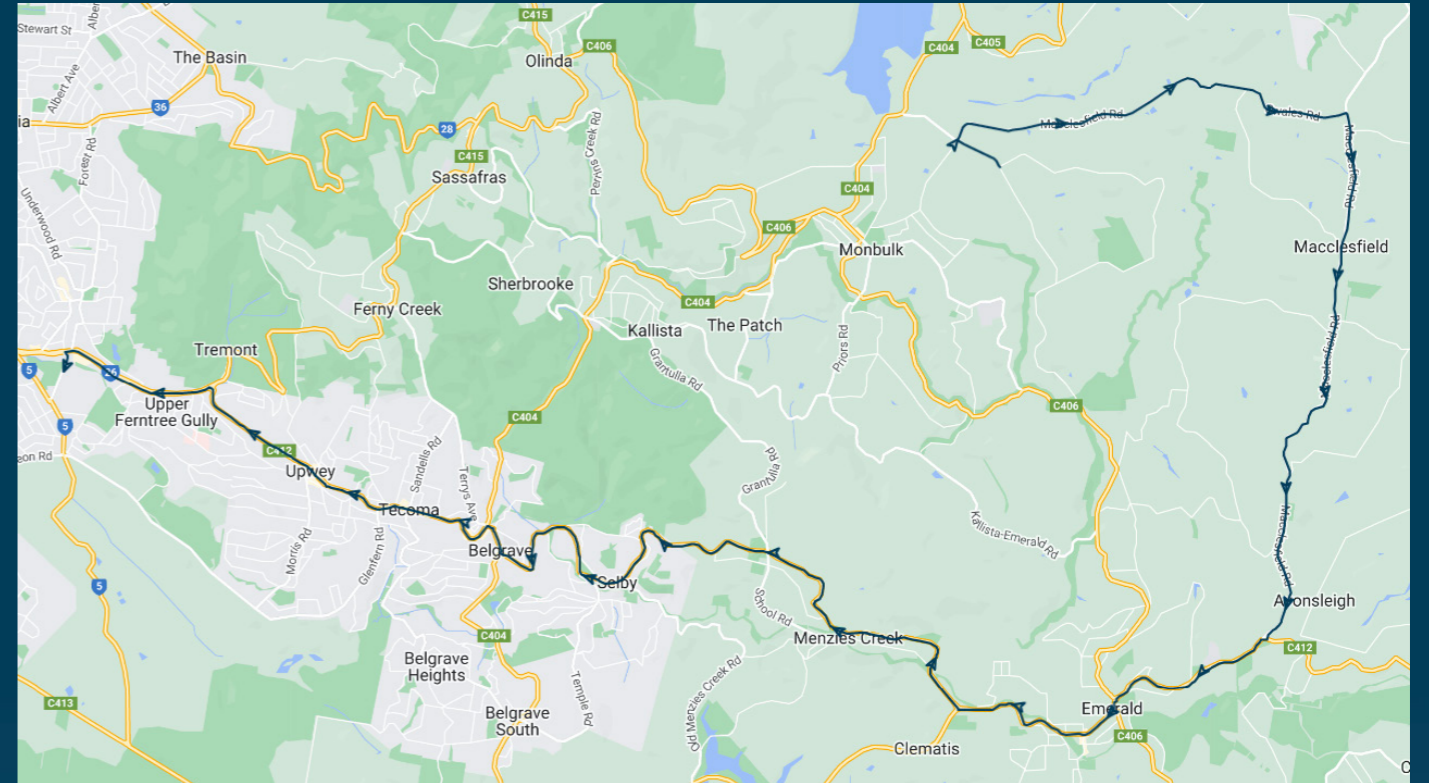

St Joseph's College

Route: 5109 | Morning

Stop ID	Stop Name	Time	Stop ID	Stop Name	Time
44547	Old Emerald Rd/Coulson Rd	07:36			
	Kirkpatrick Rd/Swales Rd	07:43			
	Stranges Rd/Macclesfield Rd	07:48			
	Katrina Ln/Macclefield Rd	07:48			
	Macclesfield Primary School	07:50			
13954	Lawsons Rd/Belgrave-Gembrook Rd	07:56			
13958	Emerald - Memorial Ave	08:00			
13968	Selby - Charles St	08:02			
	Mater Christi Col	08:15			
	Upwey High School - Darling Ave	08:21			
11144	Sophie Gr/Burwood Hwy	08:19			
44512	St Josephs Regional College	08:27			

St Joseph's College

Route: 5109 | Morning