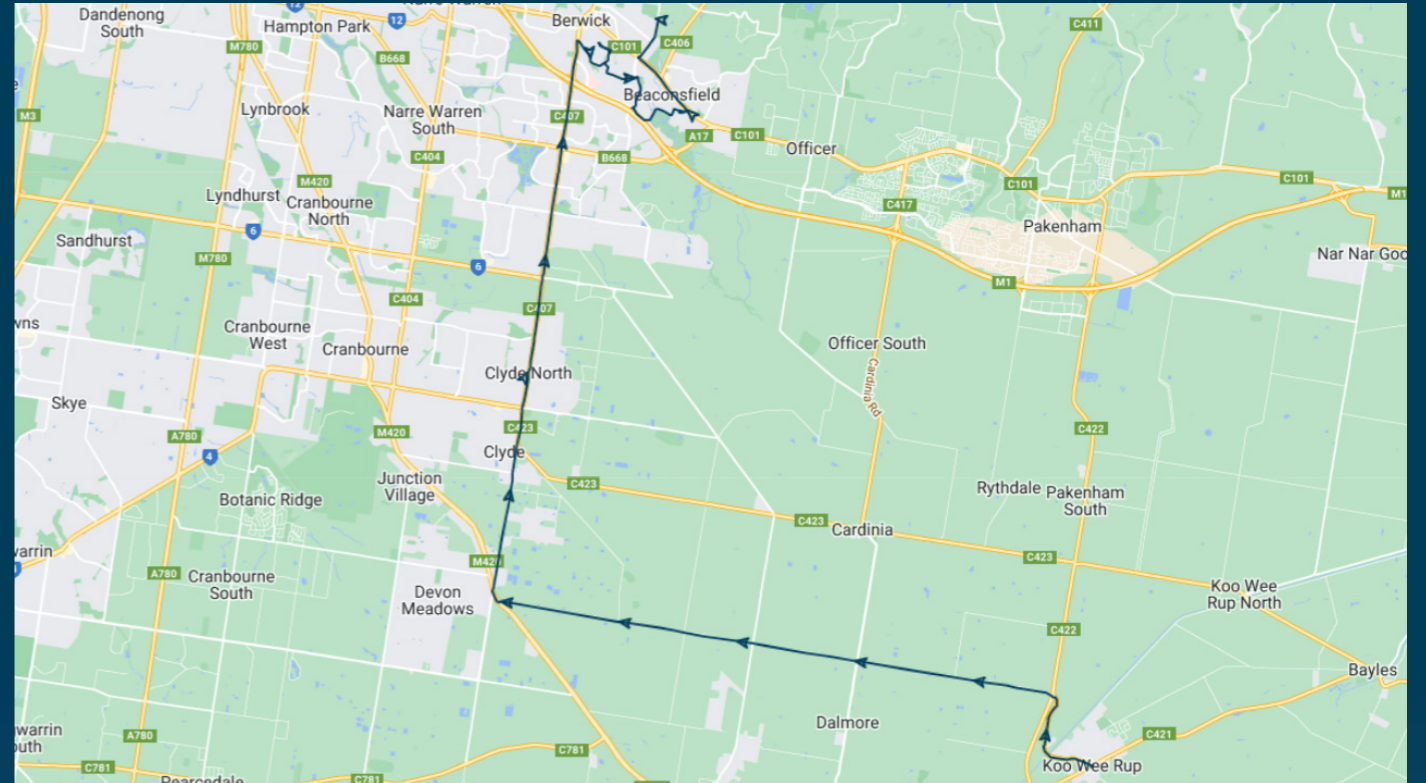

## Route: 1522 | Morning

Stop ID	Stop Name	Time	Stop ID	Stop Name	Time
38022	Koo Wee Rup Bus Interchange/Rossiter Rd	07:15			
27942	Newbridge Blvd	07:40			
27940	Heather Gr/Berwick-Cranbourne Rd	07:41			
27938	Clydevale Ave	07:41			
27934	Plymouth Blvd	07:42			
27932	Hamersley Rd	07:43			
27930	Thompsons Rd	07:43			
51322	Arbourlea Bvd	07:44			
27924	Glasscocks Rd/Clyde Road	07:45			
51357	St Catherines PS/Clyde Rd	07:46			
51355	Cresthaven Bvd/Clyde Rd	07:47			
51353	Eden Rise Village/Clyde Rd	07:47			
41499	Homestead Rd/Clyde Rd	07:48			
27922	Centre Rd/Clyde Rd	07:48			
14842	Bemersyde Dr/Clyde Rd	07:49			
14843	Federation University/Clyde Rd	07:50			
28348	Berwick Station Bay 8	07:51			
46636	St Margarets School/St Margarets Pl	08:03			
45752	Astrid Ct/Fairholme Bvd	08:06			
45753	Piermont Dr/Fairholme Bvd	08:08			
45754	Bryn Mawr Bvd/Fairholme Bvd	08:09			
22795	Kangan Dr/Soldiers Rd	08:12			
22796	Kevin Cl/Soldiers Rd	08:13			
22797	Beaconsfield Railway Station	08:15			
44467	St Francis Xavier College -Beaconsfield	08:18			
45615	Beaconsfield Ave	08:18			
21223	Beaconsfield Plaza/Woods St	08:21			
3462	Haileybury College/Princes Hwy	08:23			
3463	Cardinia St/Princes Hwy	08:25			
45690	Funston St/Manuka Rd	08:27			

Times listed are estimated times only, it is advised to arrive at your stop earlier than the listed time to avoid missing your bus.

You can also download the Ventura Tracker app to view real time bus locations of all services

## Route: 1522 | Morning

### TURN DIRECTIONS

Depart via Rossiter Rd, (L) Station St, (Become) Healesville - Koo Wee Rup Rd, (Into) Manks Rd, (R) S Gippsland Hwy, (R) Clyde-Five Ways Rd, (Become) Berwick-Cranbourne Rd, (Become) Clyde Rd, (R) Reserve St, (Into) Melville Park Dr