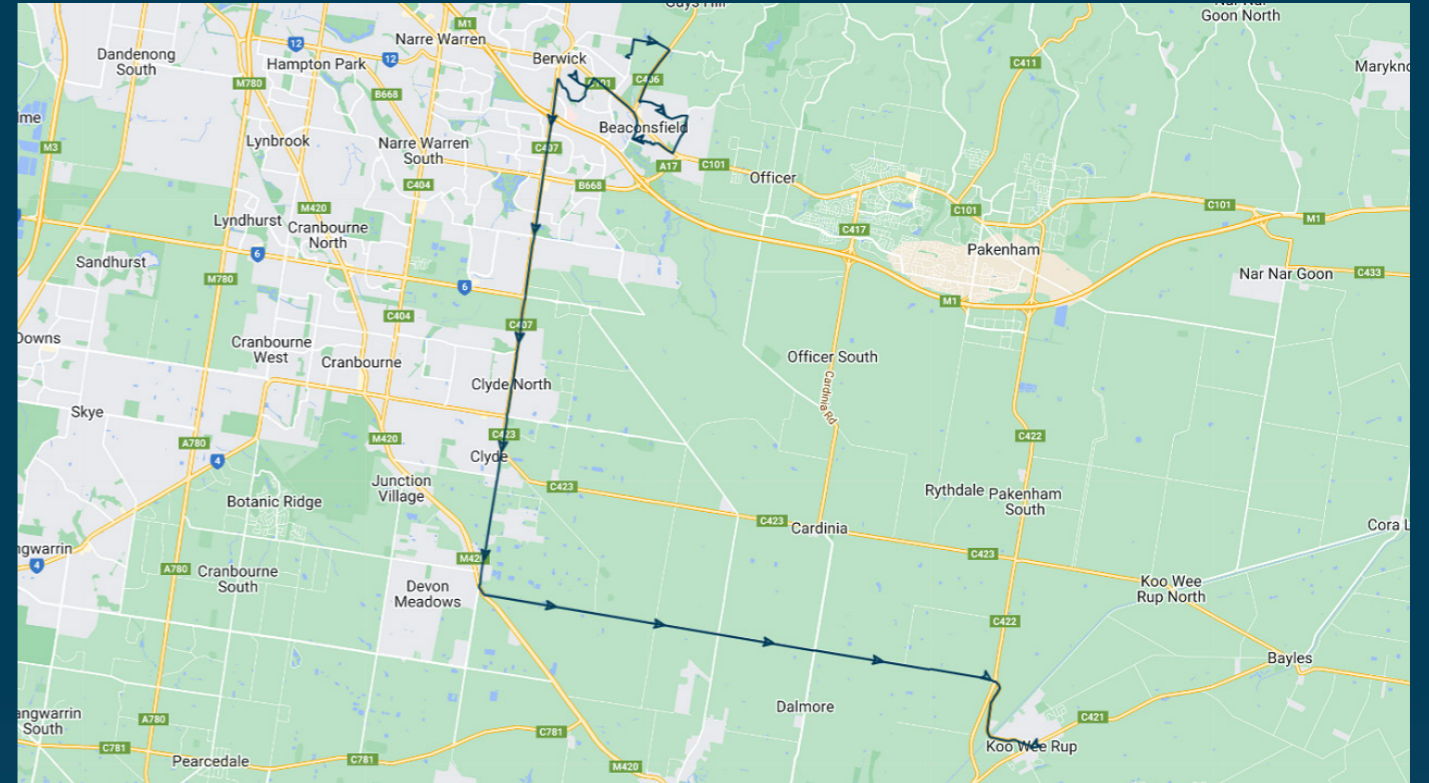

### TURN DIRECTIONS

Depart via Rossiter Rd, (L) Station St, (Become) Healesville - Koo Wee Rup Rd, (Into) Manks Rd, (R) S Gippsland Hwy, (R) Clyde-Five Ways Rd, (Become) Berwick-Cranbourne Rd, (Become) Clyde Rd, (R) Reserve St, (Into) Melville Park Dr

## Route: 1522 | Afternoon

Stop ID	Stop Name	Time	Stop ID	Stop Name	Time
44470	Berwick Secondary College	15:30	38022	Koo Wee Rup Bus Interchange	16:50
45695	Sanctuary Way/Fieldstone Bvd	15:35			
45696	Manor Way/Fieldstone Bvd	15:35			
45697	Patrick Pl/Timberside Dr	15:36			
45698	Crestview Dr/Timberside Dr	15:36			
45699	Beaconhill Dr/O'Neil Rd	15:38			
45700	Beaconsfield Community Complex	15:38			
45610	St Francis Xavier College	15:39			
44467	St Francis Xavier College -Beaconsfiel	15:40			
22798	Beaconsfield Ave	15:43			
21223	Beaconsfield Plaza/Woods St	15:47			
3462	Haileybury College/Princes Hwy	15:50			
3463	Cardinia St/Princes Hwy	15:50			
3464	Bryn Mawr Bvd/Princes Hwy	15:51			
46636	St Margarets School/St Margarets Pl	15:55			
28348	Berwick Station Bay 8	16:08			
14828	Federation University/Clyde Rd	16:10			
14829	Bemersyde Dr/Clyde Rd	16:11			
27921	Centre Rd/Clyde Road	16:12			
14830	Homestead Rd/Clyde Rd	16:13			
51354	Eden Rise Village/Clyde Rd	16:14			
27923	Cresthaven Blvd/Clyde Road	16:14			
51356	St Catherines PS/Clyde Rd	16:15			
27925	Grices Rd/Berwick - Cranbourne Road	16:15			
27929	Honour Ave/Berwick-Cranbourne Rd	16:16			
27933	Selenium Wy	16:18			
27935	Hammersley Dr	16:18			
27937	Plymouth Blvd	16:19			
27941	Clydevale Ave	16:20			
27943	Heather Gr/Berwick-Cranbourne Rd	16:21			

Times listed are estimated times only, it is advised to arrive at your stop earlier than the listed time to avoid missing your bus.

You can also download the Ventura Tracker app to view real time bus locations of all services

## Route: 1522 | Afternoon