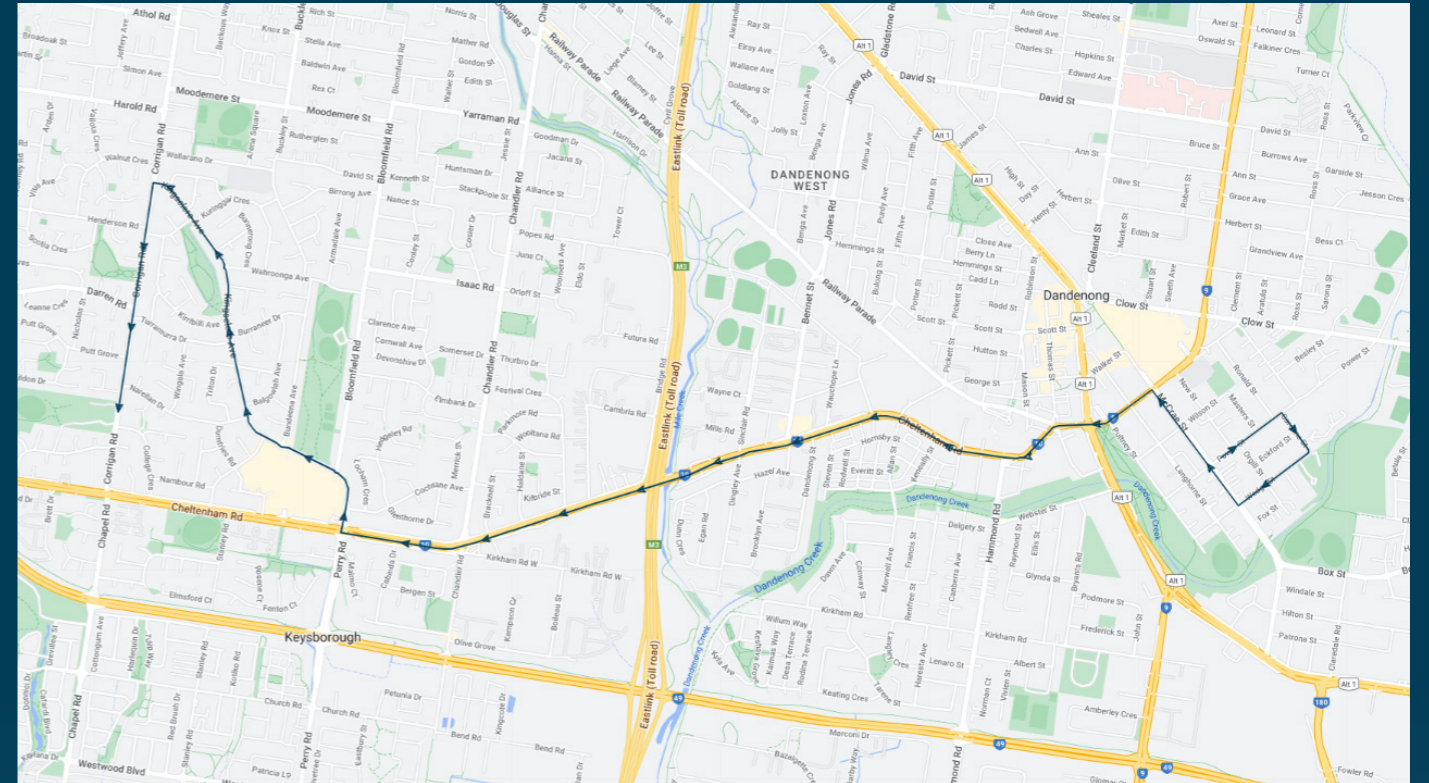

St Marys Primary School - Dandenong

Route: 2207 | Afternoon

Stop ID	Stop Name	Time	Stop ID	Stop Name	Time
3659	St Marys PS/McCrae St	15:33			
44496	St John's College	15:34			
4247	St Marys PS/McCrae St	15:35			
4248	Foster St/McCrae St	15:36			
10554	Station St/Cheltenham Rd	15:37			
45457	Allen St/Cheltenham Rd	15:38			
45458	Leslie St/Cheltenham Rd	15:39			
4258	Dingley Ave/Cheltenham Rd	15:40			
4260	Cambria Rd/Cheltenham Rd	15:41			
4261	Haldane St/Cheltenham Rd	15:42			
4262	Chandler Rd/Cheltenham Rd	15:42			
1657	267 Cheltenham Rd	15:43			
3301	Parkmore SC/Kingsclere Ave	15:44			
3302	Grayling Cres/Kingsclere Ave	15:45			
3303	Balgowlah Ave/Kingsclere Ave	15:45			
3476	Turrumurra Dr/Kingsclere Ave	15:46			
1652	Wahroonga Ave/Kingsclere Ave	15:46			
3306	Parramatta Cres/Kingsclere Ave	15:47			
3307	Kingsclere Ave/Corrigan Rd	15:48			
3308	Trevor Ct/Corrigan Rd	15:48			
3309	Darren Rd/Corrigan Rd	15:49			
3310	Putt Gr/Corrigan Rd	15:49			
3311	Resurrection Church/Corrigan Rd	15:50			

St Marys Primary School - Dandenong

Route: 2207 | Afternoon

TURN DIRECTIONS

Via Power St, right Caroline St, right Wedge St, right McCrae St, left Dandenong Valley Hwy, Into Cheltenham Rd, right Kingsclere Ave, left Corrigan Rd to Resurrection Church

To view our list of live tracked services, visit www.venturabus.com.au

Times listed are estimated times only, it is advised to arrive at your stop earlier than the listed time to avoid missing your bus.

You can also download the Ventura Tracker app to view real time bus locations of all services