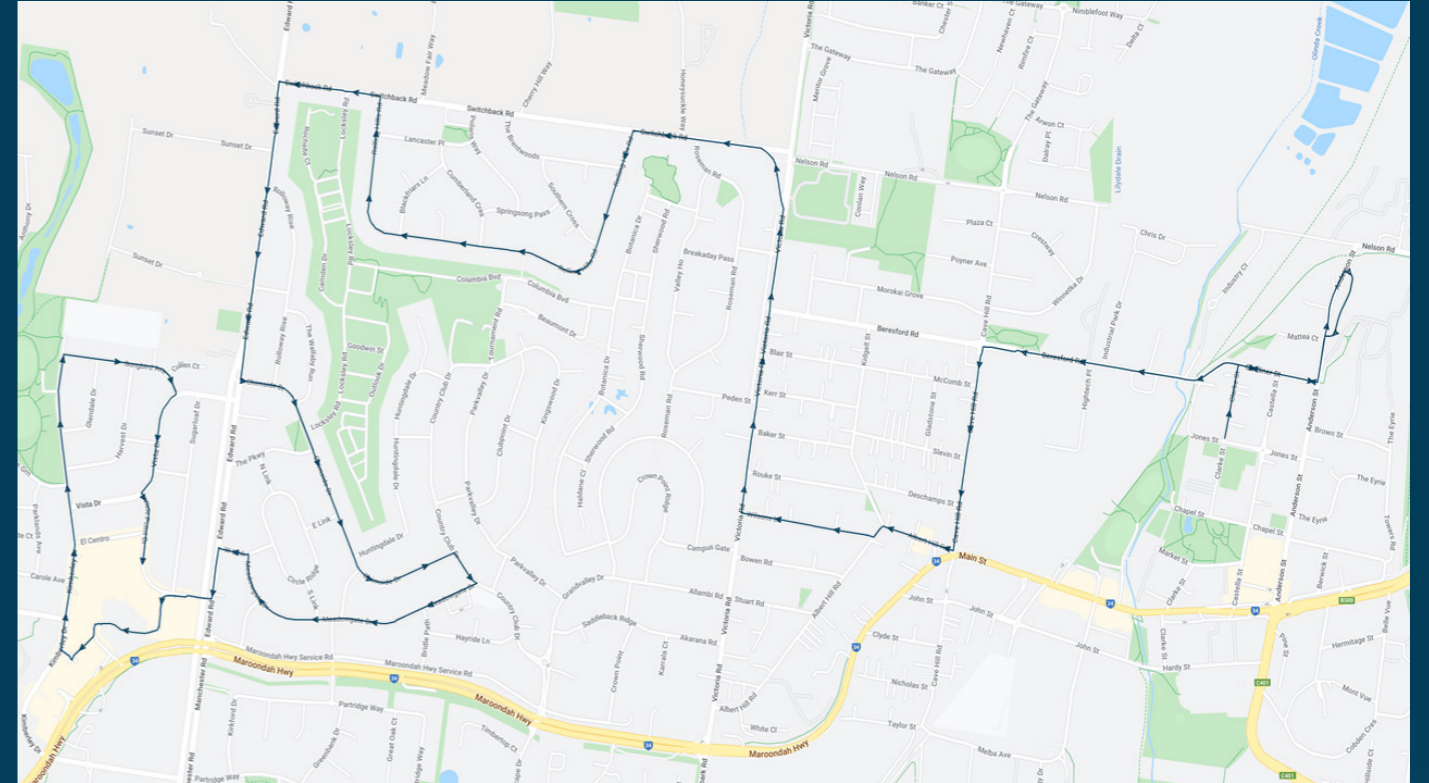

## Route: 2573 | Afternoon

Stop ID	Stop Name	Time	Stop ID	Stop Name	Time
44545	St Patricks Primary School	15:30			
44541	Mt Lilydale Mercy College	15:33			
22137	Poyner Avenue	15:33			
22139	Plaza Court	15:33			
22140	Crestway	15:34			
22138	Willmette Court	15:34			
22136	McComb St	15:34			
46588	Lilydale West Primary School	15:35			
23523	Peden Street	15:36			
22273	Edward Road	15:47			
22149	Rolloway Rise	15:48			
16617	The Wallaby Run	15:52			
16616	Chirnside Drive	15:57			
21296	Chirnside Park SC	16:00			

## Route: 2573 | Afternoon

### TURN DIRECTIONS

Depart St Patricks Primary School via Clarke Street, right Gardiner Street, left Anderson Street, right Gardiner Street into Beresford Road, left Cave Hill Road, right Albert Hill Road, right Wilsons Lane, right Victoria Road, left Switchback Road, left Edward Road, left Chirnside Drive, right Country Club Drive, right Meadowgate Drive, left West Link, left Edward Street, right View Point Drive

You can also download the Ventura Tracker app to view real time bus locations of all services