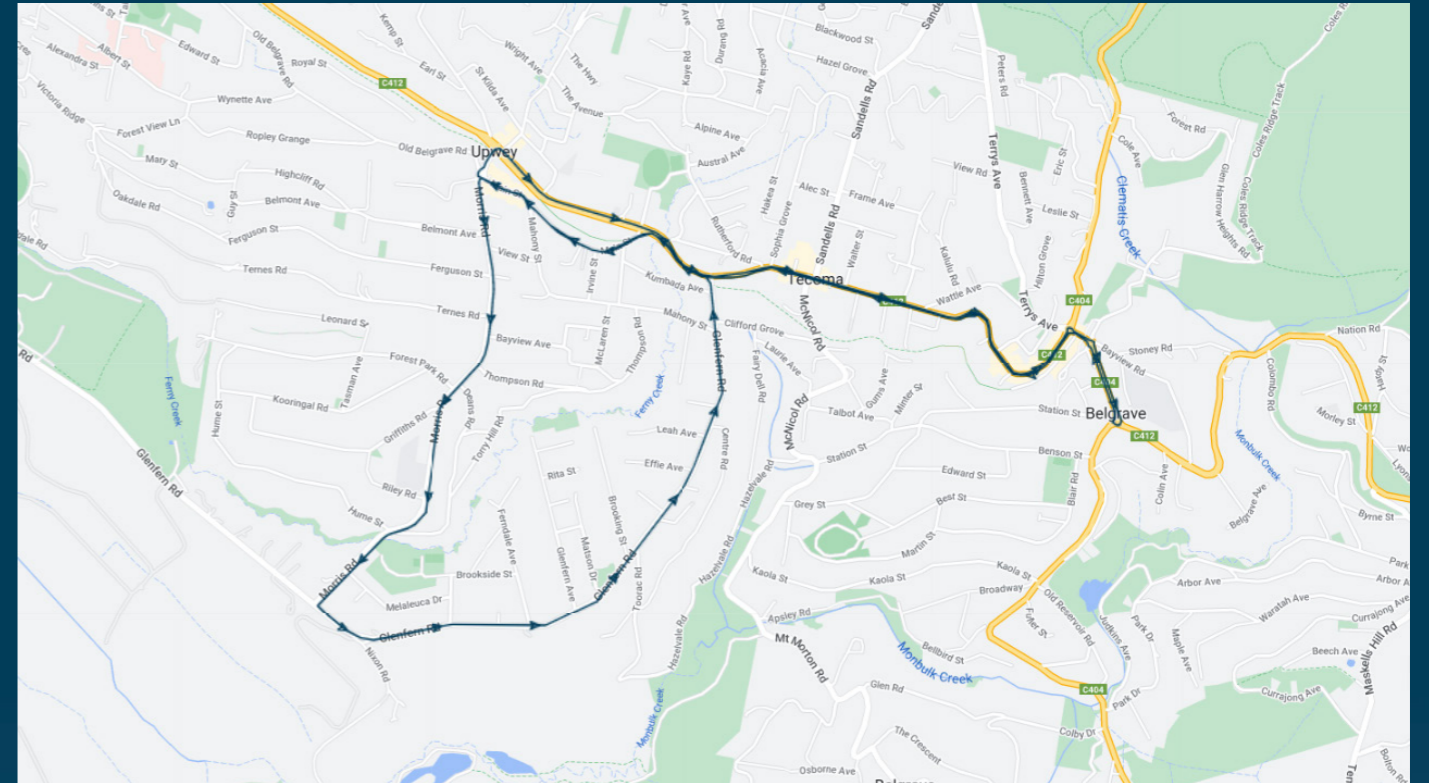

To view our list of live tracked services, visit www.venturabus.com.au

St Thomas More Primary School

Route: 5114/669T | Afternoon

Stop ID	Stop Name	Time	Stop ID	Stop Name	Time
19583	Belgrave Station - Bay 1	15:45			
11142	Belgrave Village/Belgrave Hwy	15:48			
11143	Winscombe Ave/Burwood Hwy	15:51			
11144	Sophia Gr/Burwood Hwy	15:53			
11145	Glenfern Rd/Burwood Hwy	15:56			
11146	Upwey Station/Main St	16:00			
14641	Bayview Ave/Morris Rd	16:01			
14642	Griffiths Rd/Morris Rd	16:01			
40886	Melaleuca Rd/Morris Rd	16:03			
14503	Morris Rd/Glenfern Rd	16:03			
14650	Eloera St/Glenfern Rd	16:04			
14651	Ferndale Ave/Glenfern Rd	16:05			
14652	Matson Dr/Glenfern Rd	16:05			
14653	Hubert St/Glenfern Rd	16:06			
14654	Effie Ave/Glenfern Rd	16:06			
42608	Glenfern CI/Glenfern Rd	16:07			
14656	Mahony St/Glenfern Rd	16:07			
11145/2	Glenfern Rd/Burwood Hwy	16:08			
11146/2	Upwey Station/Main St	16:10			
11147	Upwey CFA/Morris Rd	16:10			
14639	Upwey Railway Station/Burwood Hwy	16:11			
14408	Chosen Ave/Burwood Hwy	16:12			
14407	Sophia Gr/Monbulk Rd	16:13			
14382	Rocksleigh Ave/Monbulk Rd	16:14			
14363	Belgrave Village/Belgrave Hwy	16:15			
19583/2	Belgrave Station - Bay 1	16:17			

Times listed are estimated times only, it is advised to arrive at your stop earlier than the listed time to avoid missing your bus.

You can also download the Ventura Tracker app to view real time bus locations of all services

St Thomas More Primary School

Route: 5114/669T | Afternoon

TURN DIRECTIONS

Via Belgrave-Gembrook Rd, left Buirwood Hwy, left Main St, left Morris Rd, left Glenfern Rd, left Burwood Hwy, left Main St, right Morris Rd, right Burwood Hwy, right Belgrave-Gembrook Rd to Belgrave Station

St Thomas More Primary School

Route: 5035 | Afternoon

TURN DIRECTIONS

Via Reynolds Ln, right Terrys Ave, Into Belgrave-Gembrook Rd, Into Healesville-Koo Wee Rup Rd, left Belgrave-Gembrook Rd, right McBride St