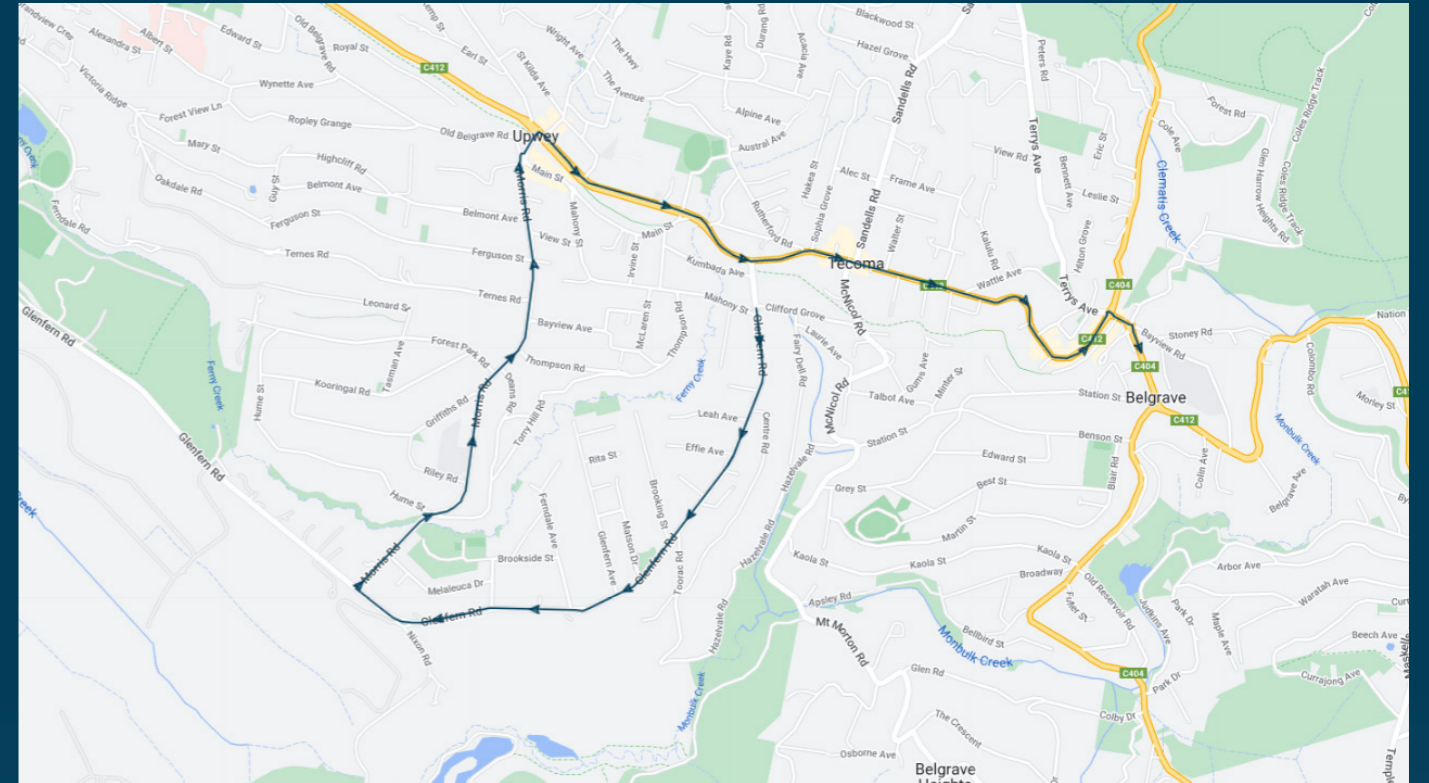

St Thomas More Primary School

Route: 5116/669S | Morning

TURN DIRECTIONS

Via Glenfern Rd, right Morris Rd, right Burwood Hwy, right Belgrave-Gembrook Rd to Belgrave Station

To view our list of live tracked services, visit www.venturabus.com.au

Times listed are estimated times only, it is advised to arrive at your stop earlier than the listed time to avoid missing your bus.

You can also download the Ventura Tracker app to view real time bus locations of all services

St Thomas More Primary School

Route: 5035 | Morning

TURN DIRECTIONS

Via McBride St, right Pakenham Rd, Into Healesville-Koo Wee Rup Rd, Into Belgrave-Gembrook Rd, left Burwood Hwy, right Reynolds Ln to St Thomas More Primary School

St Thomas More Primary School

Route: 5035 | Afternoon

TURN DIRECTIONS

Via Reynolds Ln, right Terrys Ave, Into Belgrave-Gembrook Rd, Into Healesville-Koo Wee Rup Rd, left Belgrave-Gembrook Rd, right McBride St