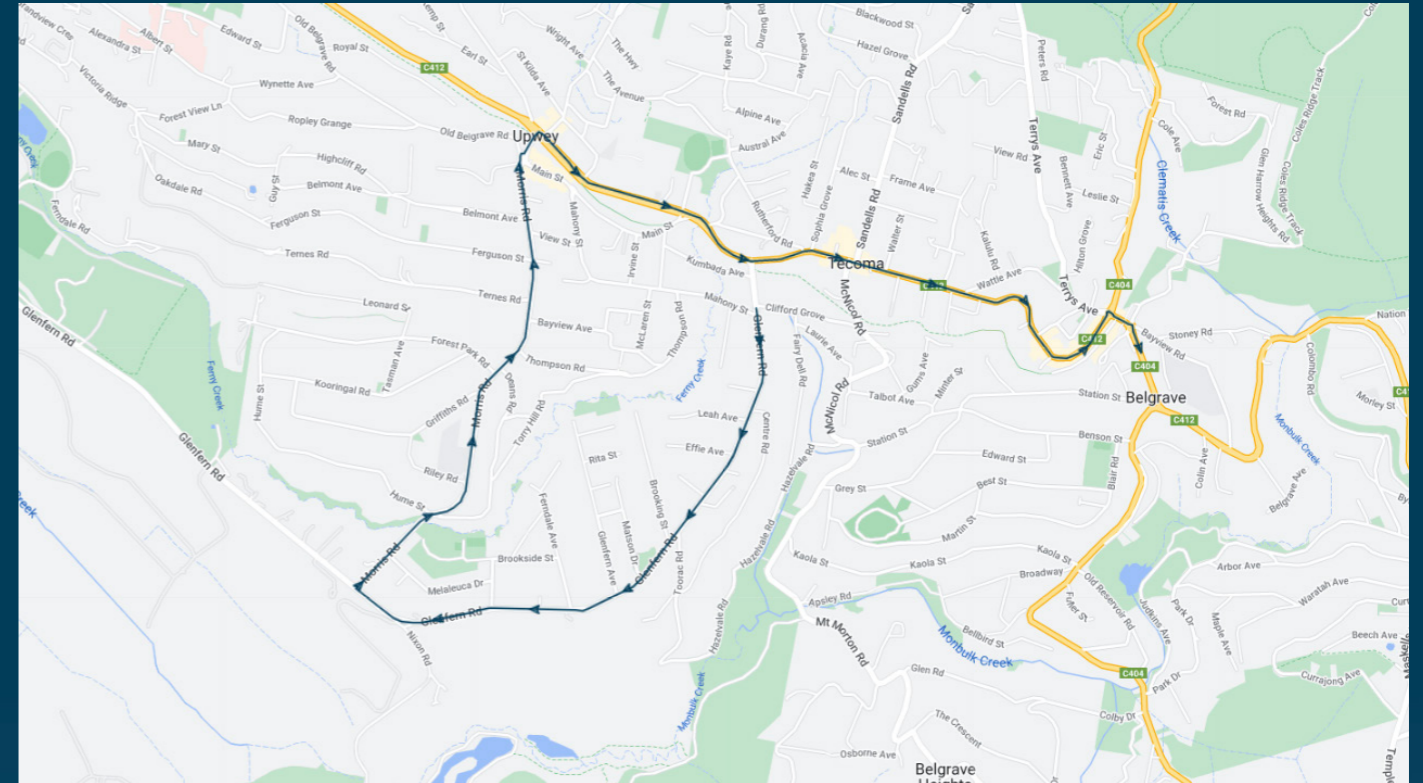

Tecoma Primary School

Route: 5116/669S | Morning

TURN DIRECTIONS

Via Glenfern Rd, right Morris Rd, right Burwood Hwy, right Belgrave-Gembrook Rd to Belgrave Station

To view our list of live tracked services, visit www.venturabus.com.au

Times listed are estimated times only, it is advised to arrive at your stop earlier than the listed time to avoid missing your bus.

You can also download the Ventura Tracker app to view real time bus locations of all services

Tecoma Primary School

Route: 5114/669T | Afternoon

Stop ID	Stop Name	Time	Stop ID	Stop Name	Time
19583	Belgrave Station - Bay 1	15:45			
11142	Belgrave Village/Belgrave Hwy	15:48			
11143	Winscombe Ave/Burwood Hwy	15:51			
11144	Sophia Gr/Burwood Hwy	15:53			
11145	Glenfern Rd/Burwood Hwy	15:56			
11146	Upwey Station/Main St	16:00			
14641	Bayview Ave/Morris Rd	16:01			
14642	Griffiths Rd/Morris Rd	16:01			
40886	Melaleuca Rd/Morris Rd	16:03			
14503	Morris Rd/Glenfern Rd	16:03			
14650	Eloera St/Glenfern Rd	16:04			
14651	Ferndale Ave/Glenfern Rd	16:05			
14652	Matson Dr/Glenfern Rd	16:05			
14653	Hubert St/Glenfern Rd	16:06			
14654	Effie Ave/Glenfern Rd	16:06			
42608	Glenfern CI/Glenfern Rd	16:07			
14656	Mahony St/Glenfern Rd	16:07			
11145/2	Glenfern Rd/Burwood Hwy	16:08			
11146/2	Upwey Station/Main St	16:10			
11147	Upwey CFA/Morris Rd	16:10			
14639	Upwey Railway Station/Burwood Hwy	16:11			
14408	Chosen Ave/Burwood Hwy	16:12			
14407	Sophia Gr/Monbulk Rd	16:13			
14382	Rocksleigh Ave/Monbulk Rd	16:14			
14363	Belgrave Village/Belgrave Hwy	16:15			
19583/2	Belgrave Station - Bay 1	16:17			

Tecoma Primary School

Route: 5114/669T | Afternoon

TURN DIRECTIONS

Via Belgrave-Gembrook Rd, left Buirwood Hwy, left Main St, left Morris Rd, left Glenfern Rd, left Burwood Hwy, left Main St, right Morris Rd, right Burwood Hwy, right Belgrave-Gembrook Rd to Belgrave Station