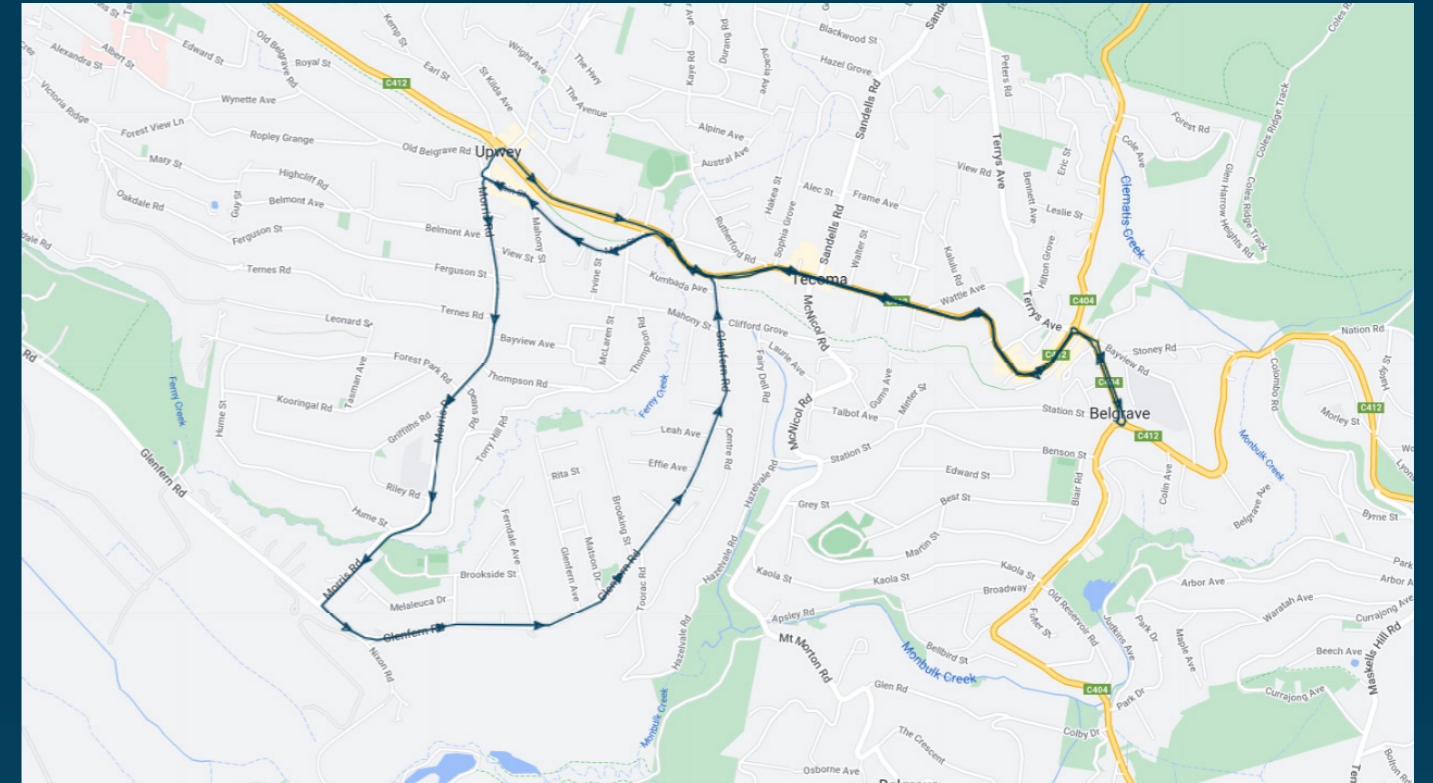

Times listed are estimated times only, it is advised to arrive at your stop earlier than the listed time to avoid missing your bus.

You can also download the Ventura Tracker app to view real time bus locations of all services

Tecoma Primary School

Route: 5114/669T | Afternoon

Stop ID	Stop Name	Time	Stop ID	Stop Name	Time
19583	Belgrave Station - Bay 1	15:45			
11142	Belgrave Village/Belgrave Hwy	15:48			
11143	Winscombe Ave/Burwood Hwy	15:51			
11144	Sophia Gr/Burwood Hwy	15:53			
11145	Glenfern Rd/Burwood Hwy	15:56			
11146	Upwey Station/Main St	16:00			
14641	Bayview Ave/Morris Rd	16:01			
14642	Griffiths Rd/Morris Rd	16:01			
40886	Melaleuca Rd/Morris Rd	16:03			
14503	Morris Rd/Glenfern Rd	16:03			
14650	Eloera St/Glenfern Rd	16:04			
14651	Ferndale Ave/Glenfern Rd	16:05			
14652	Matson Dr/Glenfern Rd	16:05			
14653	Hubert St/Glenfern Rd	16:06			
14654	Effie Ave/Glenfern Rd	16:06			
42608	Glenfern CI/Glenfern Rd	16:07			
14656	Mahony St/Glenfern Rd	16:07			
11145/2	Glenfern Rd/Burwood Hwy	16:08			
11146/2	Upwey Station/Main St	16:10			
11147	Upwey CFA/Morris Rd	16:10			
14639	Upwey Railway Station/Burwood Hwy	16:11			
14408	Chosen Ave/Burwood Hwy	16:12			
14407	Sophia Gr/Monbulk Rd	16:13			
14382	Rocksleigh Ave/Monbulk Rd	16:14			
14363	Belgrave Village/Belgrave Hwy	16:15			
19583/2	Belgrave Station - Bay 1	16:17			

Tecoma Primary School

Route: 5114/669T | Afternoon

TURN DIRECTIONS

Via Belgrave-Gembrook Rd, left Buirwood Hwy, left Main St, left Morris Rd, left Glenfern Rd, left Burwood Hwy, left Main St, right Morris Rd, right Burwood Hwy, right Belgrave-Gembrook Rd to Belgrave Station