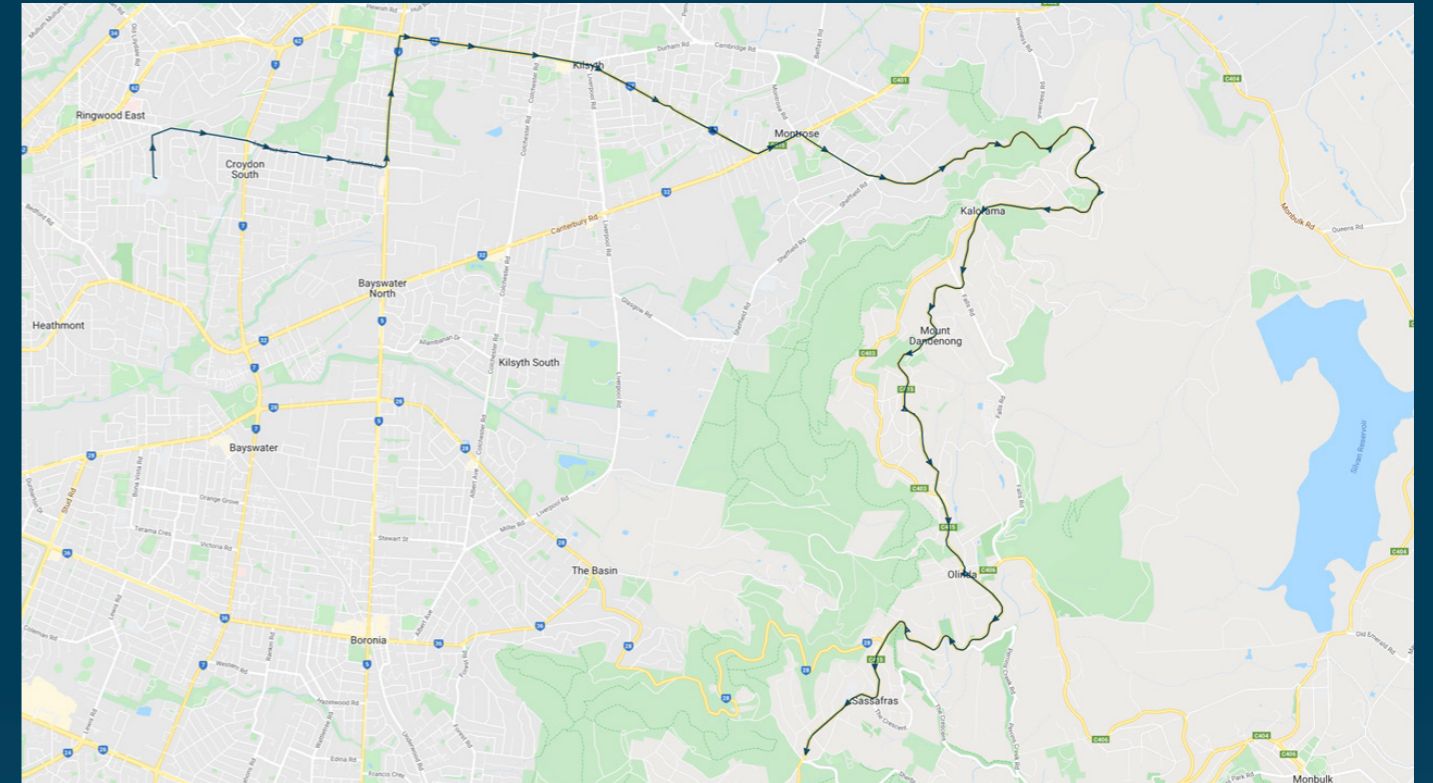

Times listed are estimated times only, it is advised to arrive at your stop earlier than the listed time to avoid missing your bus.

You can also download the Ventura Tracker app to view real time bus locations of all services

Tintern Grammar

Route: 3421 | Afternoon