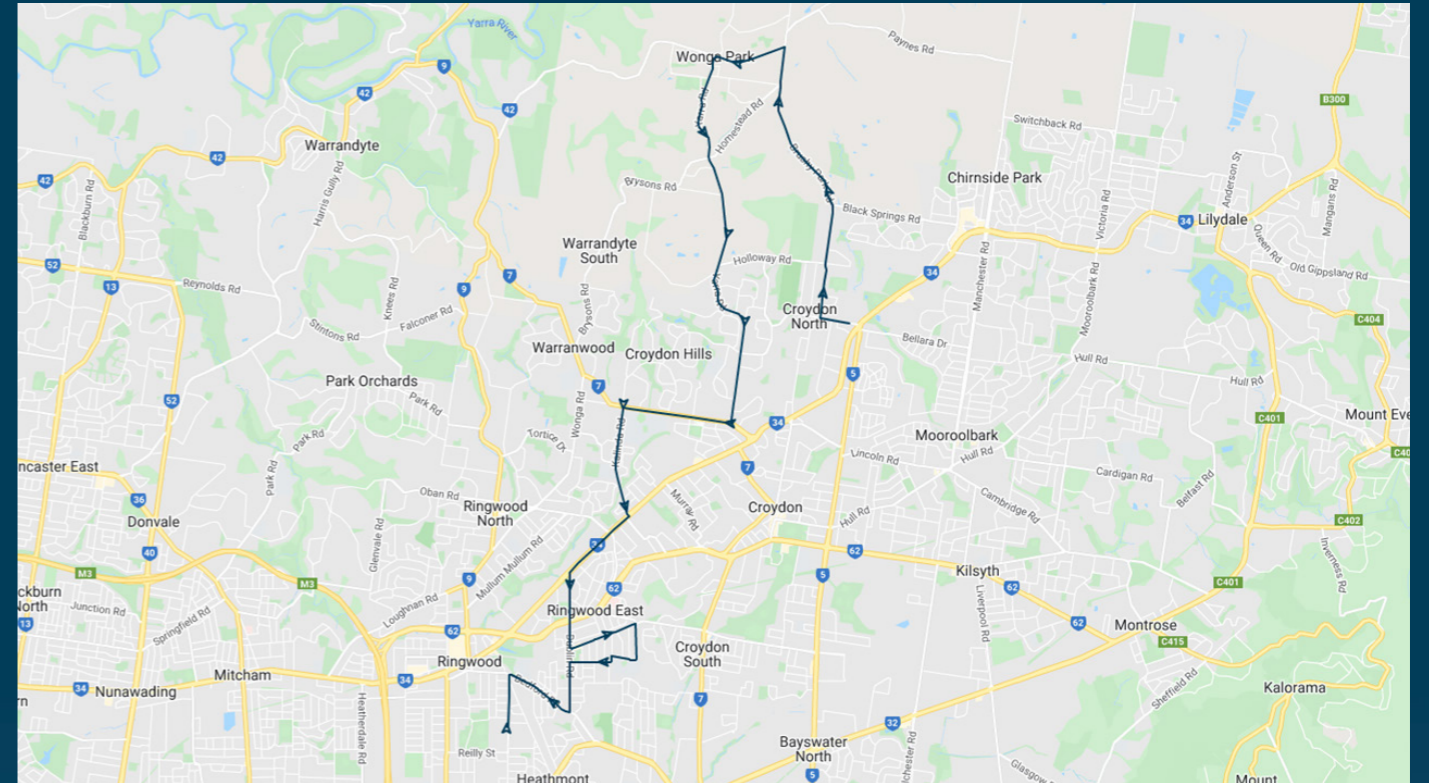

Times listed are estimated times only, it is advised to arrive at your stop earlier than the listed time to avoid missing your bus.

You can also download the Ventura Tracker app to view real time bus locations of all services

Tintern Grammar

Route: 2558 | Morning