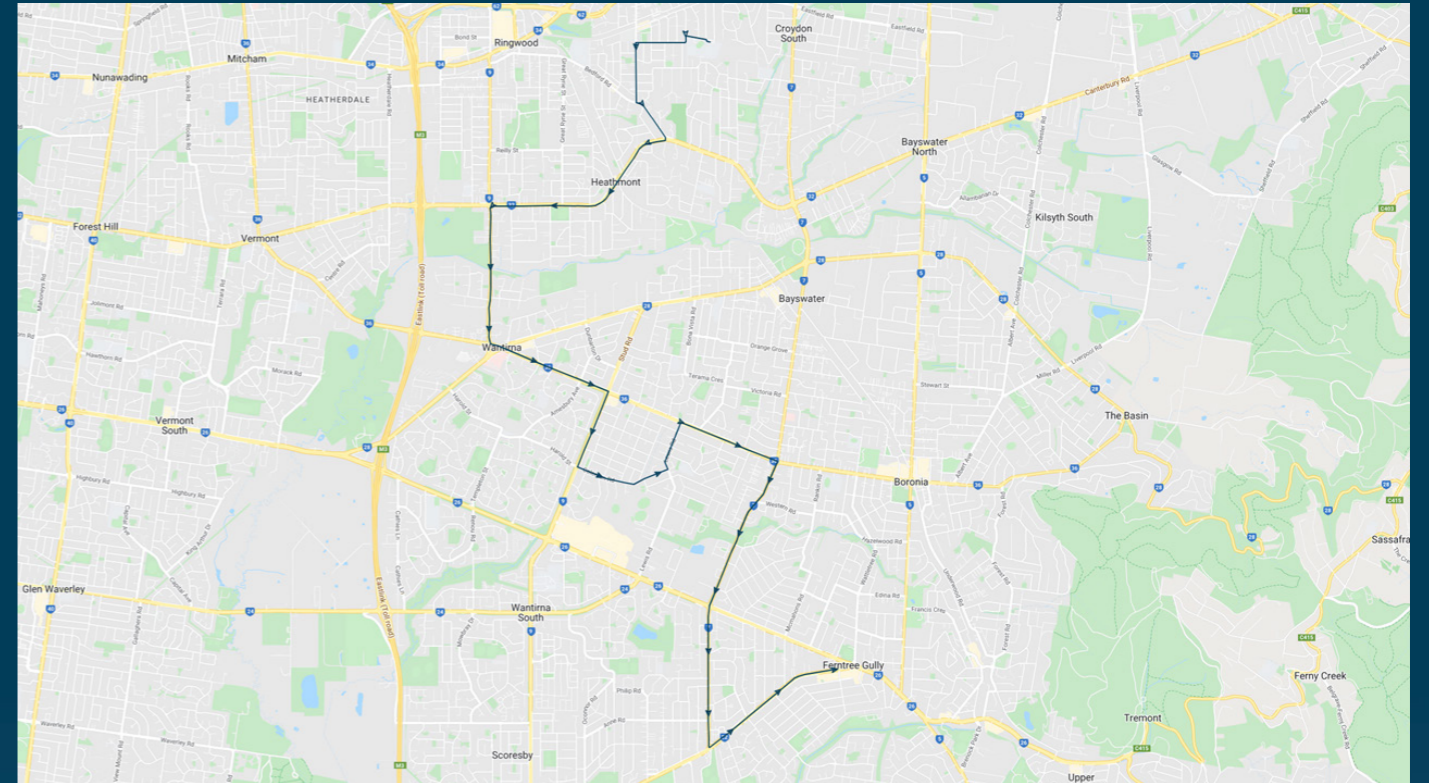

Tintern Grammar

Route: 2627 | Afternoon

Stop ID	Stop Name	Time	Stop ID	Stop Name	Time
8446	Tintern Girls Grammar	16:20	12789	Dairy Lane	16:47
12057	Aringa Court	16:23	14416	Cambden Park Parade	16:47
12058	Allens Road	16:24	14415	Aitken Court	16:48
15232	Muir Ct	16:28	14414	Mountain Gate Shopping Centre	16:50
15231	Clarke Dr	16:28			
15230	Selkirk Avenue	16:30			
15229	Garrison Gr	16:30			
15228	Ainsdale Avenue	16:31			
15226	Thaxted Parade	16:32			
15225	Roxburgh Road	16:33			
15224	Boronia Road	16:33			
15223	Moonah Road	16:34			
15222	Studfield SC	16:34			
15777	Stud Road	16:35			
15776	Gateshead Drive	16:35			
15775	Suffolk Street	16:36			
15774	Bindi Street	16:36			
15773	Neville Street	16:36			
15772	Lewis Road	16:37			
15771	Matlock Road	16:37			
15770	Kanooka Road	16:38			
15763	St Andrews Road	16:38			
15762	Dinsdale Road	16:39			
15505	Edinburgh Road	16:39			
12547	Burwood Highway	16:44			
13963	Hugh Street	16:44			
14042	Cambden Park Parade	16:45			
14043	Beckenham Drive	16:45			
14044	Sandgate Boulevard	16:45			
14045	Anne Road	16:46			
14046	Ferntree Gully Road	16:46			

Times listed are estimated times only, it is advised to arrive at your stop earlier than the listed time to avoid missing your bus.

You can also download the Ventura Tracker app to view real time bus locations of all services

Tintern Grammar

Route: 2627 | Afternoon