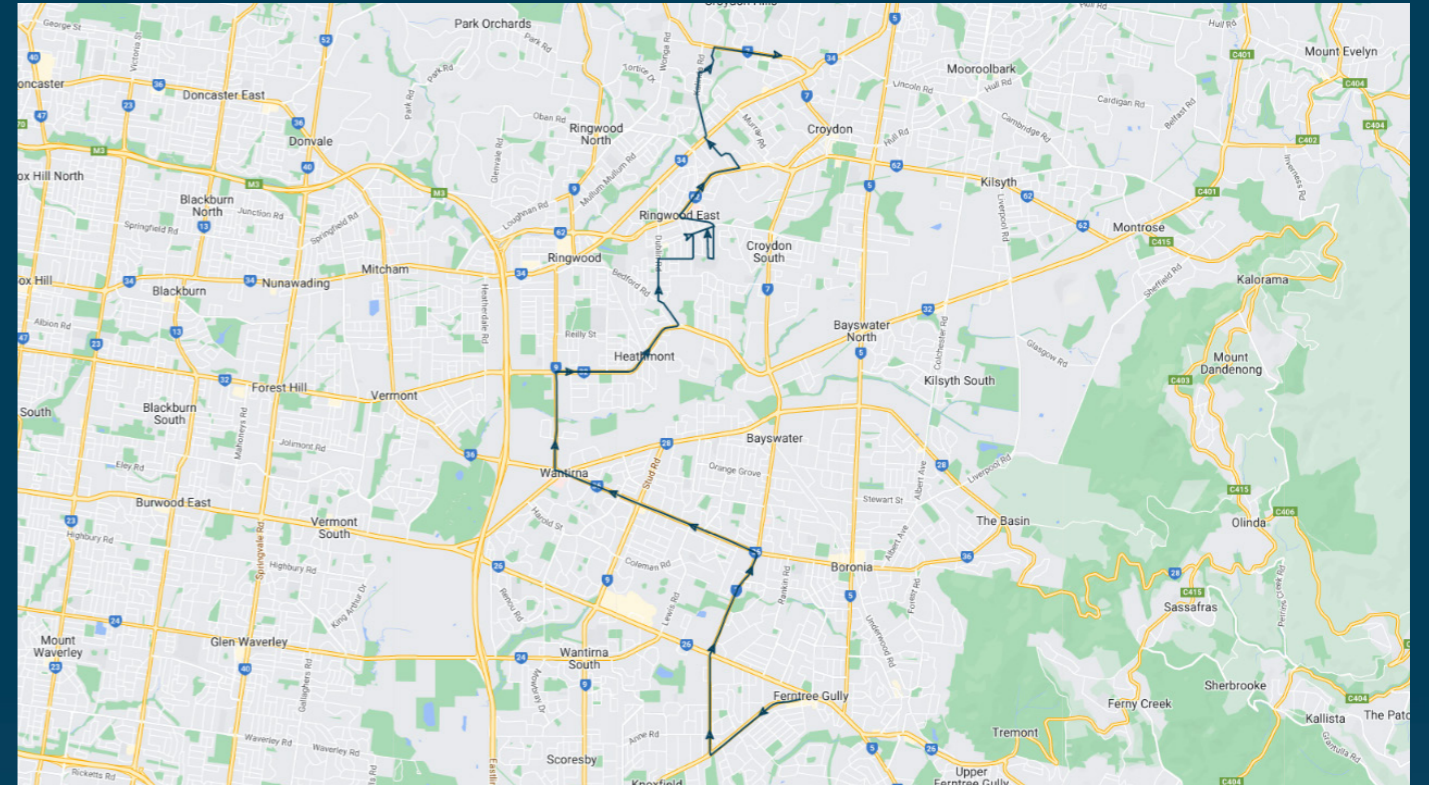

Times listed are estimated times only, it is advised to arrive at your stop earlier than the listed time to avoid missing your bus.

You can also download the Ventura Tracker app to view real time bus locations of all services

Tintern Grammar

Route: 2571 | Morning