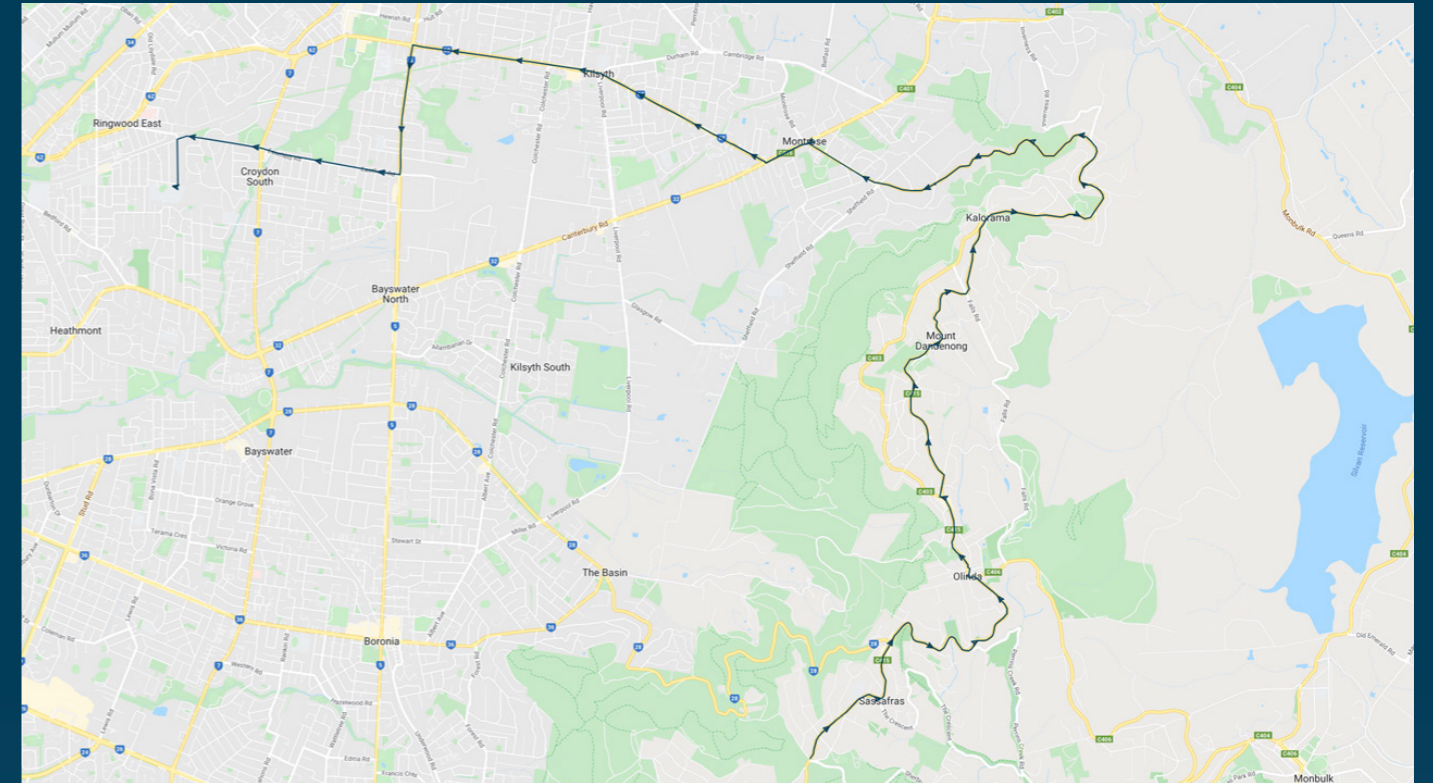

Times listed are estimated times only, it is advised to arrive at your stop earlier than the listed time to avoid missing your bus.

You can also download the Ventura Tracker app to view real time bus locations of all services

Tintern Grammar

Route: 3420 | Morning