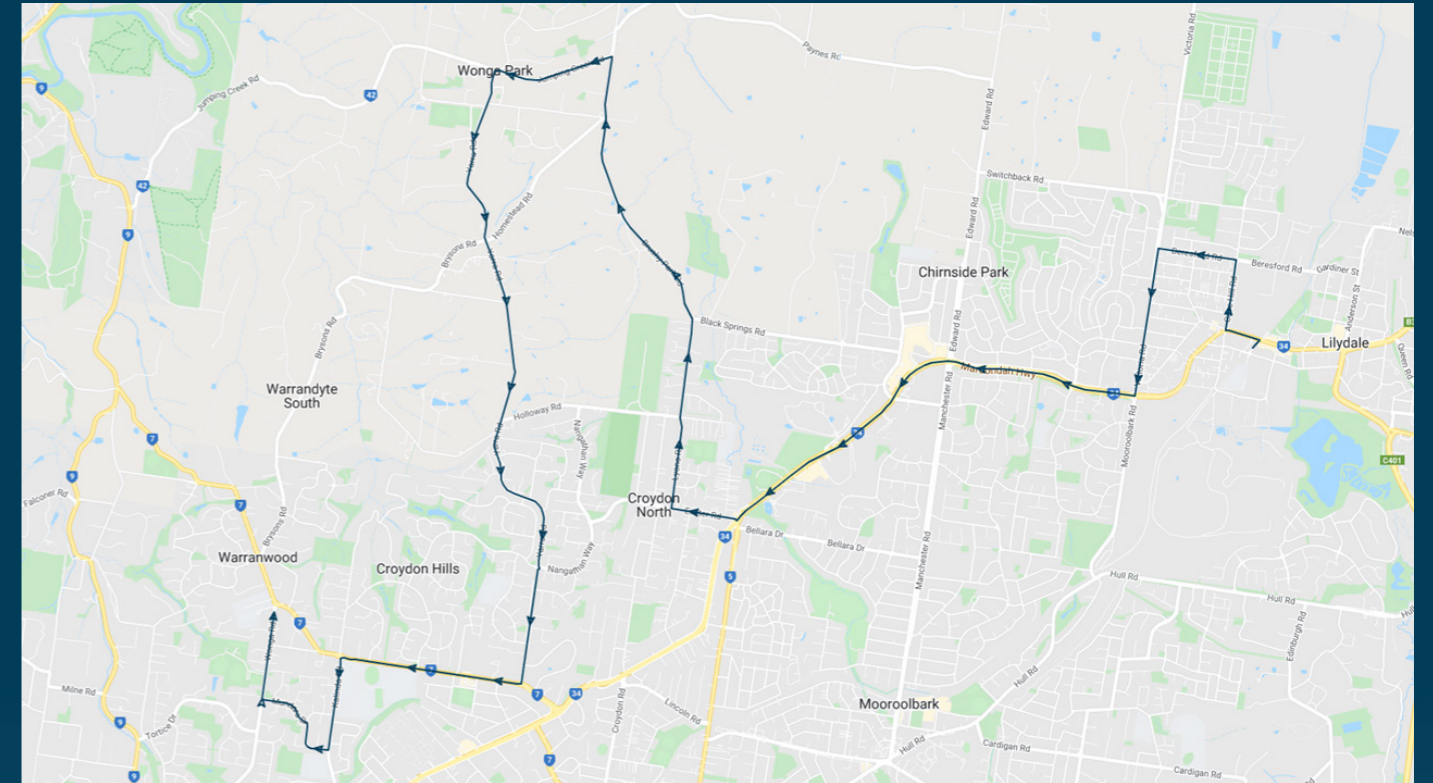

Times listed are estimated times only, it is advised to arrive at your stop earlier than the listed time to avoid missing your bus.

You can also download the Ventura Tracker app to view real time bus locations of all services

Tintern Grammar

Route: 2595 | Morning