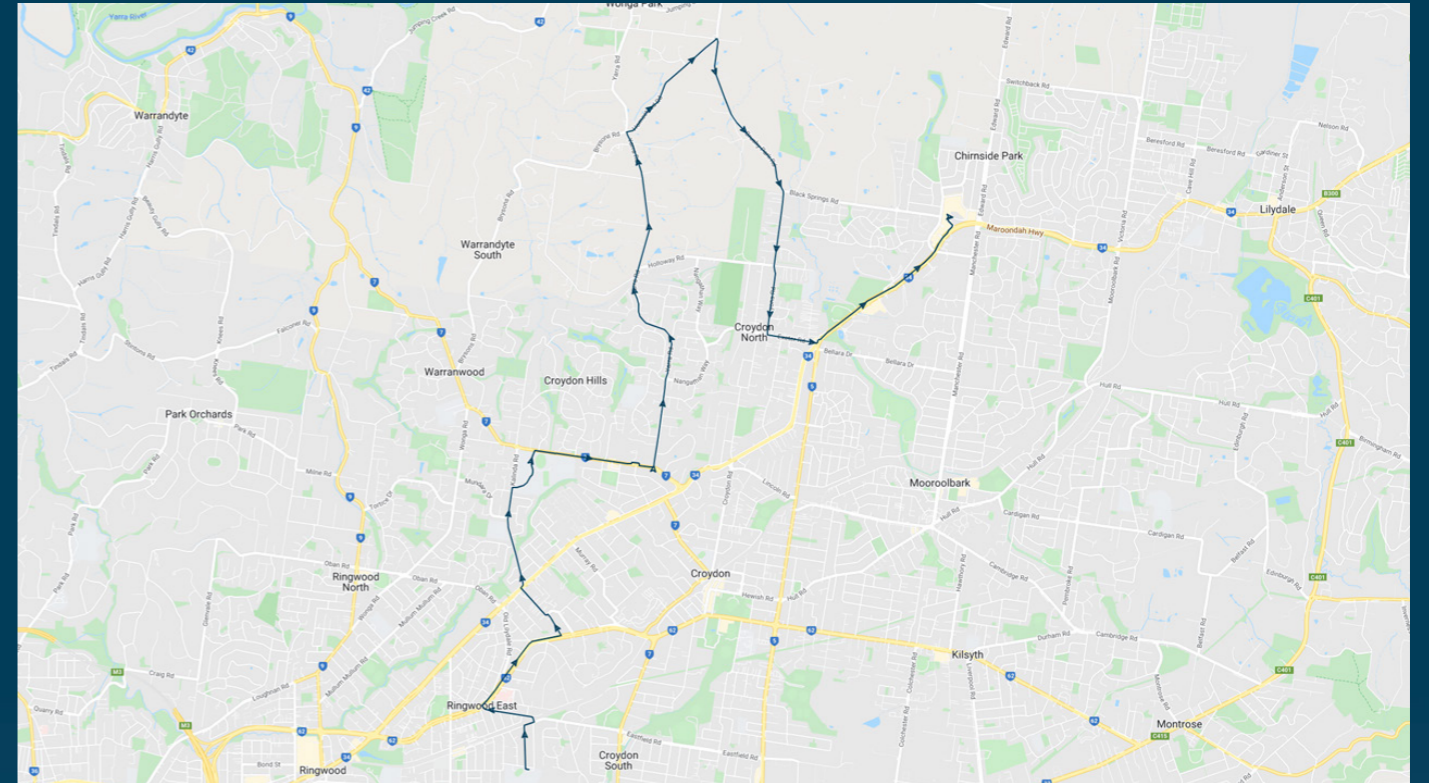

Tintern Grammar

Route: 2595 | Morning

TURN DIRECTIONS

Depart Lilydale Station via William St E, left Main St, right Cave Hill Rd, left Beresford Rd, left Victoria Rd, right Maroondah Hwy, right Exeter Rd, right Lyons Rd, Into Brushy Park Rd, left Jumping Creek Rd, left Yarra Rd, right Plymouth Rd, left Kalinda Rd, right Mundara Dr, right Wonga Rd to Rudolph Steiner School.

To view our list of live tracked services, visit www.venturabus.com.au

Tintern Grammar

Route: 2603 | Afternoon

Stop ID	Stop Name	Time	Stop ID	Stop Name	Time
8446	Tintern Girls Grammar	15:45			
44593	Yarra Valley Co-Ed Grammar School	16:00			
44495	Luther College	16:05			
10161	Yarra Road	16:05			
46239	Campaspe Drive	16:05			
46240	James Milne Drive	16:05			
12277	Layfield Street	16:05			
12276	Charles Smith Drive	16:05			
12275	Holloway Road	16:05			
12274	Yarra Road	16:06			
12273	St Johns Road	16:06			
11446	Harris Road	16:07			
12768	Birch Road	16:07			
12775	Glenpark Drive	16:08			
12776	Holloway Road	16:08			
22434	Griff Hunt Reserve	16:08			
12778	Turkeith Crescent	16:08			
12779	Exeter Road	16:08			
10187	Exeter Road	16:08			
10188	Maroondah Adventure Golf Park	16:08			
10189	Old Melbourne Road	16:09			
10190	East Ridge Business Park	16:10			
21299	Chirnside Park SC	16:25			

Times listed are estimated times only, it is advised to arrive at your stop earlier than the listed time to avoid missing your bus.

You can also download the Ventura Tracker app to view real time bus locations of all services

Tintern Grammar

Route: 2603 | Afternoon

TURN DIRECTIONS

Depart Tintern Grammar via Highton Street, right Railway Avenue, left Eastfield Road, right Mount Dandenong Road, left Diana Street, left Beaufort Road into Kalinda Road, right Foundation Drive, right Plymouth Road, left Yarra Road, right Homestead Road, right Brushy Park Road into Lyons Road, left Exeter Road, left Maroondah Highway