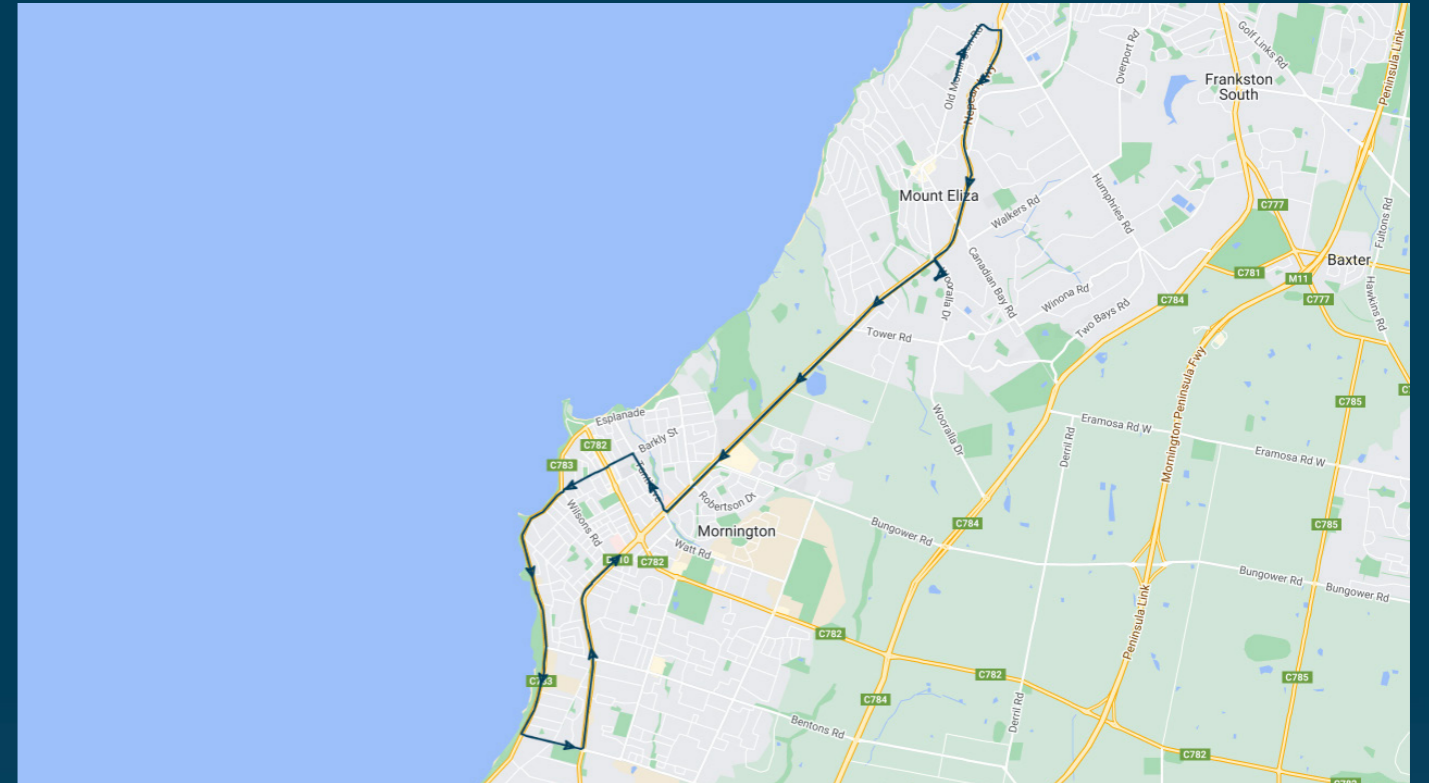

Times listed are estimated times only, it is advised to arrive at your stop earlier than the listed time to avoid missing your bus.

You can also download the Ventura Tracker app to view real time bus locations of all services

Toorak College

Route: 2465 | Afternoon