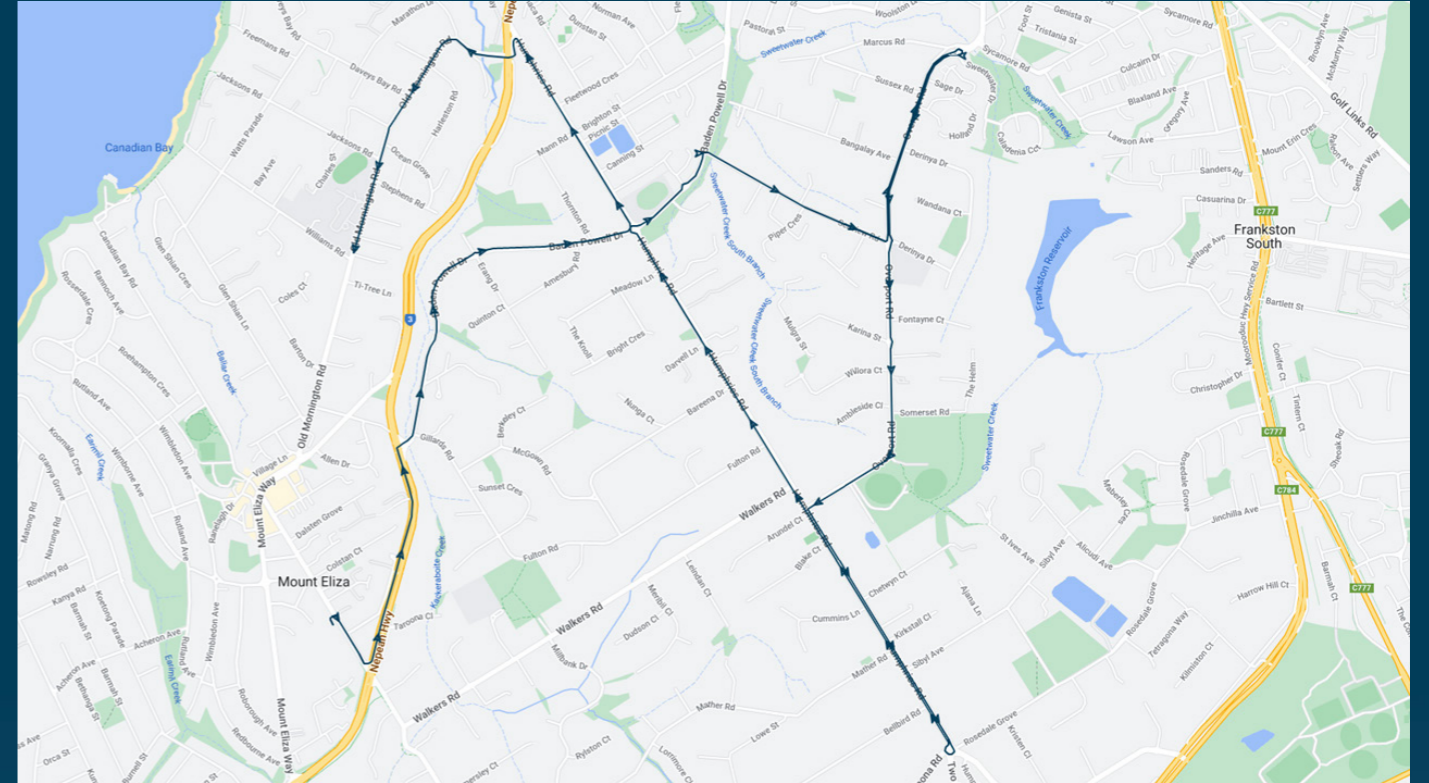

To view our list of live tracked services, visit www.venturabus.com.au

Toorak College

Route: 3991 | Morning

Stop ID	Stop Name	Time	Stop ID	Stop Name	Time
13337	Holland Dr	08:20			
13338	Bangalay Avenue	08:20			
13340	Derinya Drive	08:20			
13341	Karina Street	08:21			
13342	Ambleside Close	08:22			
13343	Humphries Road	08:22			
13344	Humphries Road	08:23			
13345	Blake Court	08:23			
13347	Kirkstall Close	08:24			
13348	Sibyl Avenue	08:25			
5053	Villiers Street	08:30			
5054	Canning Street	08:31			
7020	Mann Road	08:31			
11264	Daveys Bay Road	08:33			
11265	Jacksons Road	08:34			
11266	Toorak College	08:35			

Toorak College

Route: 3991 | Morning

TURN DIRECTIONS

Via Overport Road, left Humphries Road to Old Mornington Road

To view our list of live tracked services, visit www.venturabus.com.au

Times listed are estimated times only, it is advised to arrive at your stop earlier than the listed time to avoid missing your bus.

You can also download the Ventura Tracker app to view real time bus locations of all services

Toorak College

Route: 2454 | Afternoon

Stop ID	Stop Name	Time	Stop ID	Stop Name	Time
11337	Stephens Road	16:00			
11336	Daveys Bay Road	16:00			
7020	Mann Road	16:03			
5054	Canning Street	16:03			
5053	Villiers Street	16:04			
13345	Blake Court	16:07			
13347	Kirkstall Close	16:08			
13348	Sibyl Avenue	16:09			
46626	Humphries Avenue	16:10			

Toorak College

Route: 2454 | Afternoon

TURN DIRECTIONS

Via Old Mornington Road, left Humphries Road

To view our list of live tracked services, visit www.venturabus.com.au

Times listed are estimated times only, it is advised to arrive at your stop earlier than the listed time to avoid missing your bus.