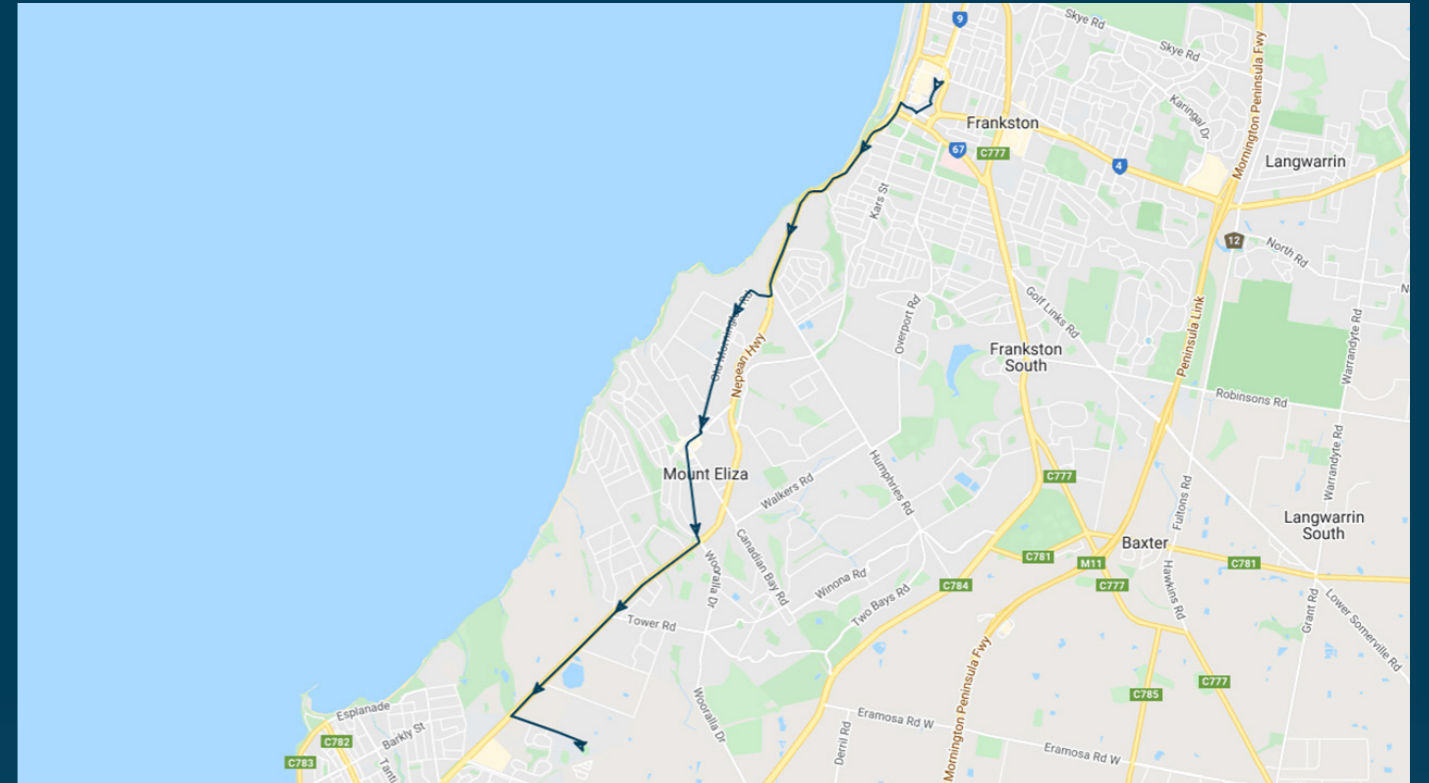

Toorak College

Route: 3986 | Morning

Stop ID	Stop Name	Time	Stop ID	Stop Name	Time
21212	Frankston Station - Bay E/Young St	08:19			
11257	Nepean Hwy/Playne St	08:21			
11258	Fernery Lane/Nepean Hwy	08:24			
11259	Grand View Gr/Nepean Hwy	08:25			
11260	Plummer Ave/Nepean Hwy	08:26			
11261	Grange Rd/Nepean Hwy	08:28			
11262	Bembridge Ave/Nepean Hwy	08:29			
12580	Ithaca Rd/Nepean Hwy	08:30			
11264	Daveys Bay Rd/Old Mornington Rd	08:33			
11265	Jacksons Rd/Old Mornington Rd	08:34			
11266	Toorak College/Old Mornington Rd	08:36			
11267	42 Old Mornington Rd	08:36			
11268	Barton Dr/Old Mornington Rd	08:37			
11269	Mt Eliza SC/Mt Eliza Way	08:38			
11271	Coonara Ave/Mount Eliza Way	08:41			
11272	Peninsula Grammar/Nepean Hwy	08:42			
11273	Peninsula Grammar/Nepean Hwy	08:42			
11274	Kunyang Rd/Nepean Hwy	08:43			
11275	Volitans Ave/Nepean Hwy	08:44			
11276	George Vowell Institute Blind	08:46			
11277	Shotton Rd/Nepean Hwy	08:47			
44565	Padua College - Mornington Campus	08:51			

Toorak College

Route: 3986 | Morning