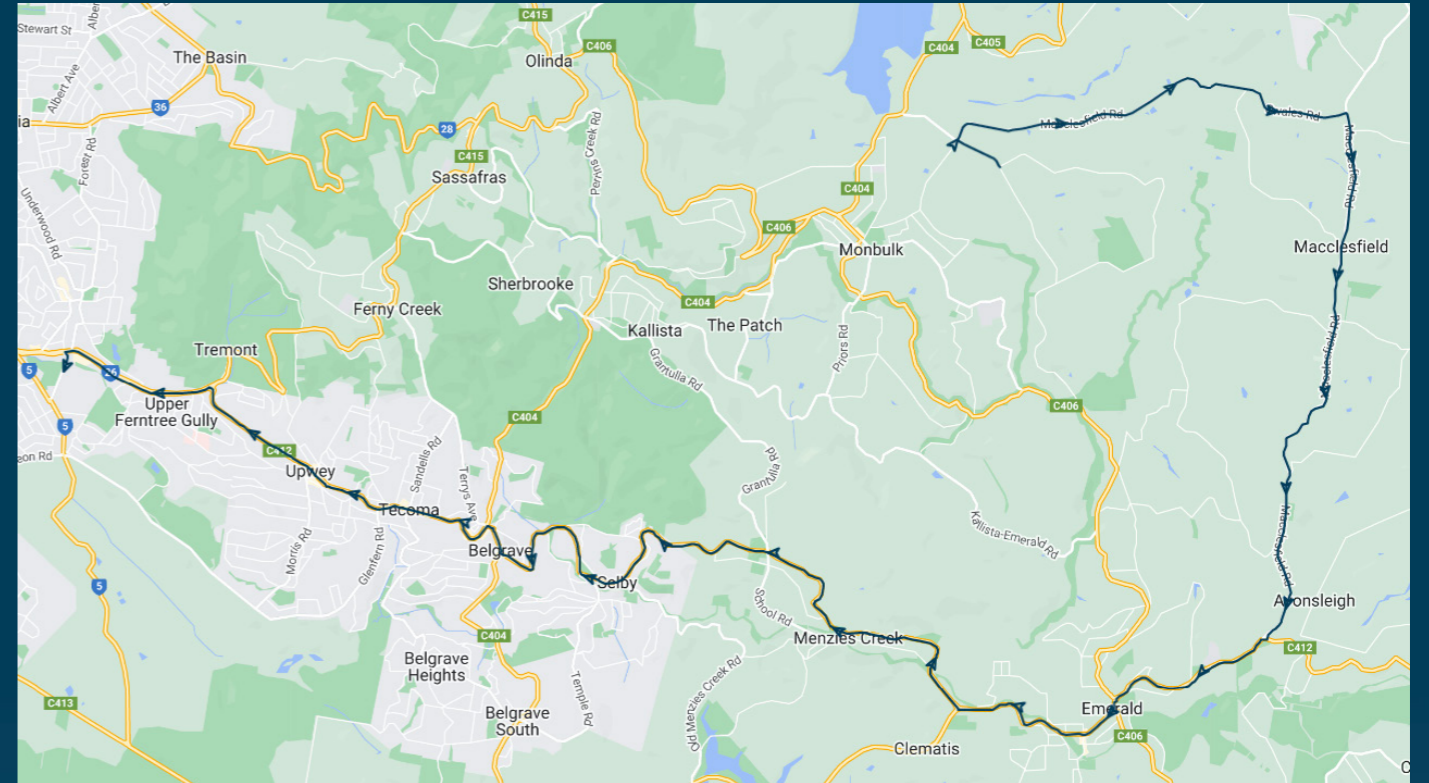

Upwey High School

Route: 5109 (SBSC) | Morning

Stop ID	Stop Name	Time	Stop ID	Stop Name	Time
44547	Old Emerald Rd/Coulson Rd	07:36			
	Kirkpatrick Rd/Swales Rd	07:43			
	Stranges Rd/Macclesfield Rd	07:48			
	Katrina Ln/Macclefield Rd	07:48			
	Macclesfield Primary School	07:50			
13954	Lawsons Rd/Belgrave-Gembrook Rd	07:56			
13958	Emerald - Memorial Ave	08:00			
13968	Selby - Charles St	08:02			
	Mater Christi Col	08:15			
	Upwey High School - Darling Ave	08:21			
11144	Sophie Gr/Burwood Hwy	08:19			
44512	St Josephs Regional College	08:27			

Upwey High School

Route: 5109 (SBSC) | Morning