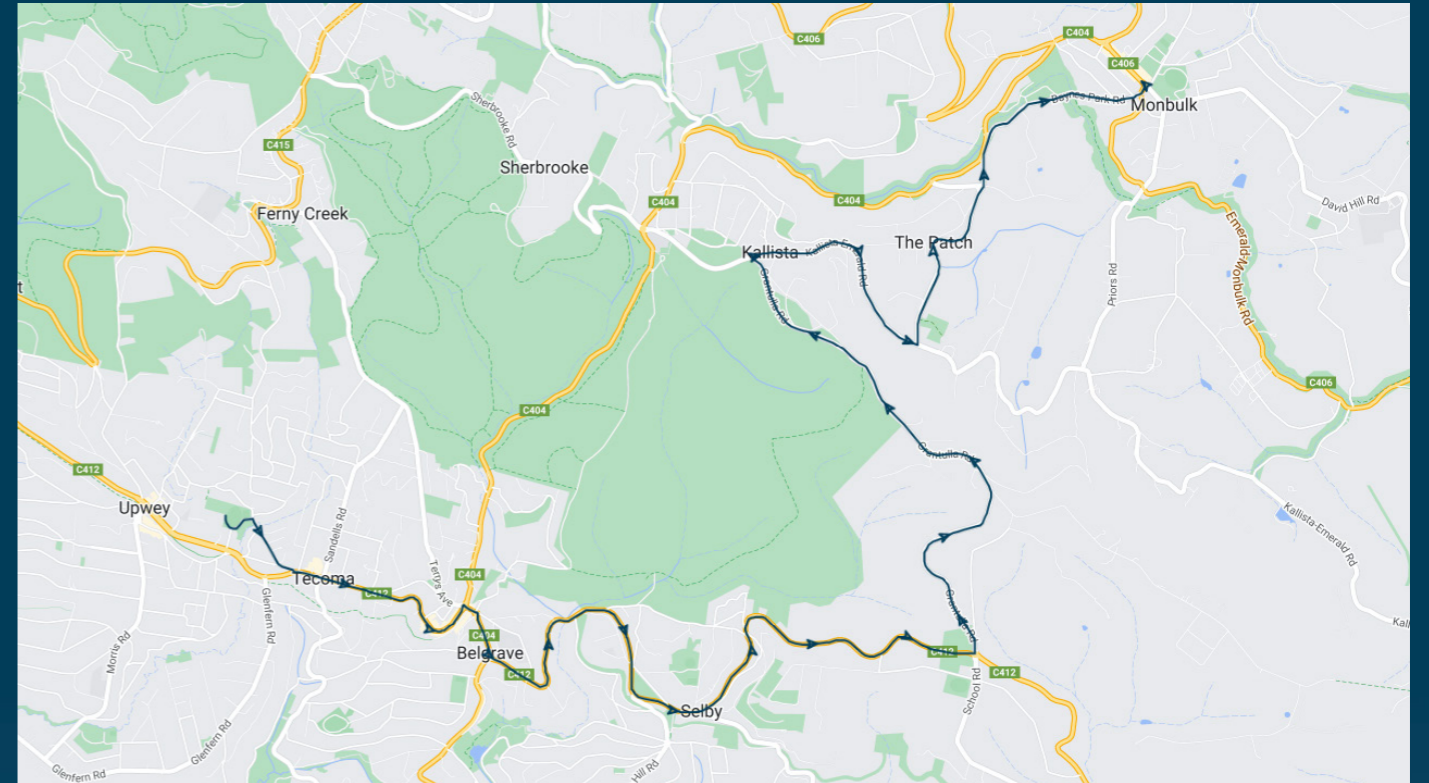

Upwey High School

Route: 5032 (SBSC) | Afternoon

Stop ID	Stop Name	Time	Stop ID	Stop Name	Time
	Upwey High School	15:20			
44469	Mater Christi College	15:25			
13582	Lyons Dr/Belgrave-Gembrook Rd	15:30			
13851	Selby - Charles St	15:31			
13850	Nation Rd/Belgrave-Gembrook Rd	15:33			
13848	Grantulla Rd/Belgrave-Gembrook Rd	15:38			
	Ridge Rd/Grantulla Rd	15:41			
14660	Grantulla Rd/Kallista-Emerald Rd	15:48			
14662	The Patch Rd/Kallista-Emerald Rd	15:52			
14664	O'Connors Rd/The Patch Rd	15:54			
14665	Camms Rd/The Patch Rd	15:55			
14667	Monbulk Aquatic Centre	15:57			
14669	Emerald-Monbulk Rd/Main Rd	16:00			

Upwey High School

Route: 5032 (SBSC) | Afternoon

TURN DIRECTIONS

Depart Upwey High School ,left Chosen Ave, right Alexander Ave, into Rutherford Rd, left Burwood Hwy, right Belgrave-Gembrook Rd, left continue Belgrave-Gembrook Rd, left Grantulla Rd, right Kallista-Emerald Rd, left The Patch Rd, into Masches Hill Rd, into Baynes Park Rd, left Emerald-Monbulk Rd to Mail Rd.