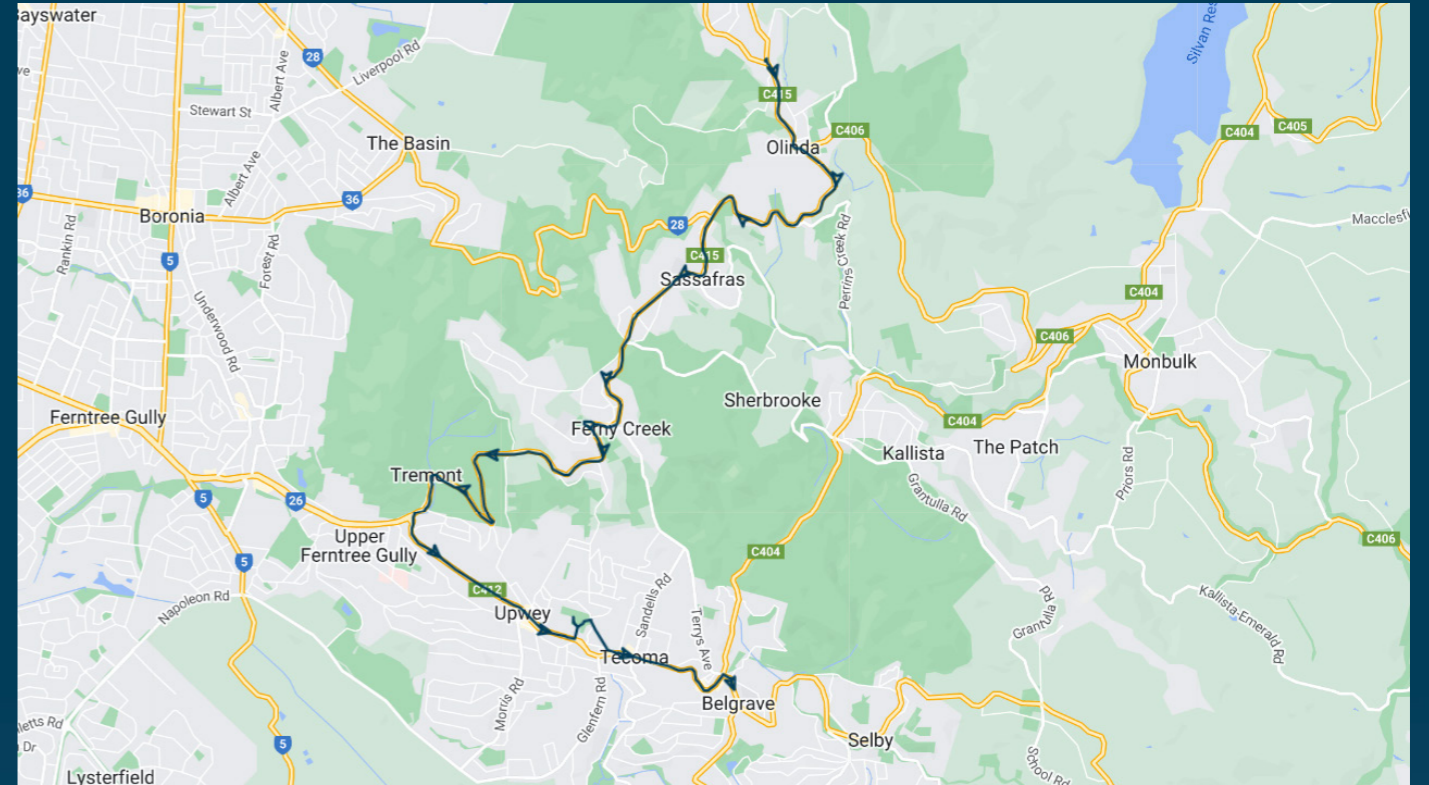

You can also download the Ventura Tracker app to view real time bus locations of all services

Upwey High School

Route: 5027 (SBSC) | Morning

Stop ID	Stop Name	Time	Stop ID	Stop Name	Time
8912	Kellys - Ridge Rd/Mt.D.Tourist Rd	07:55			
42292	Perrins Creek Rd	08:00			
12097	Colehurst Cres/Mt Dand'e'g Tourist Rd	08:02			
12099	Prince St/Mt Dandenong Tourist Rd	08:04			
12546	Sherbrooke Community School	08:07			
12553	Seaview Ave/Mt Dand'e'g Tourist Rd	08:09			
12554	Mt Dand'e'g Tourist Rd/Old Main Rd	08:11			
12559	Devil's Elbow/Mt Dand'e'g Tourist Rd	08:12			
	Upwey High School	08:25			
44469	Mater Christi College	08:30			

Upwey High School

Route: 5027 (SBSC) | Morning

TURN DIRECTIONS

Via Mount Dandenong Tourist Rd, right Old Main Rd, right Mount Dandenong Tourist Rd, right Burwood Hwy, left Chosen Ave to Upwey High School, exit and left Chosen Ave, right Alexander Ave, into Rutherford Rd, left Burwood Hwy, right Belgrave-Gembrook Rd to Mater Christi.