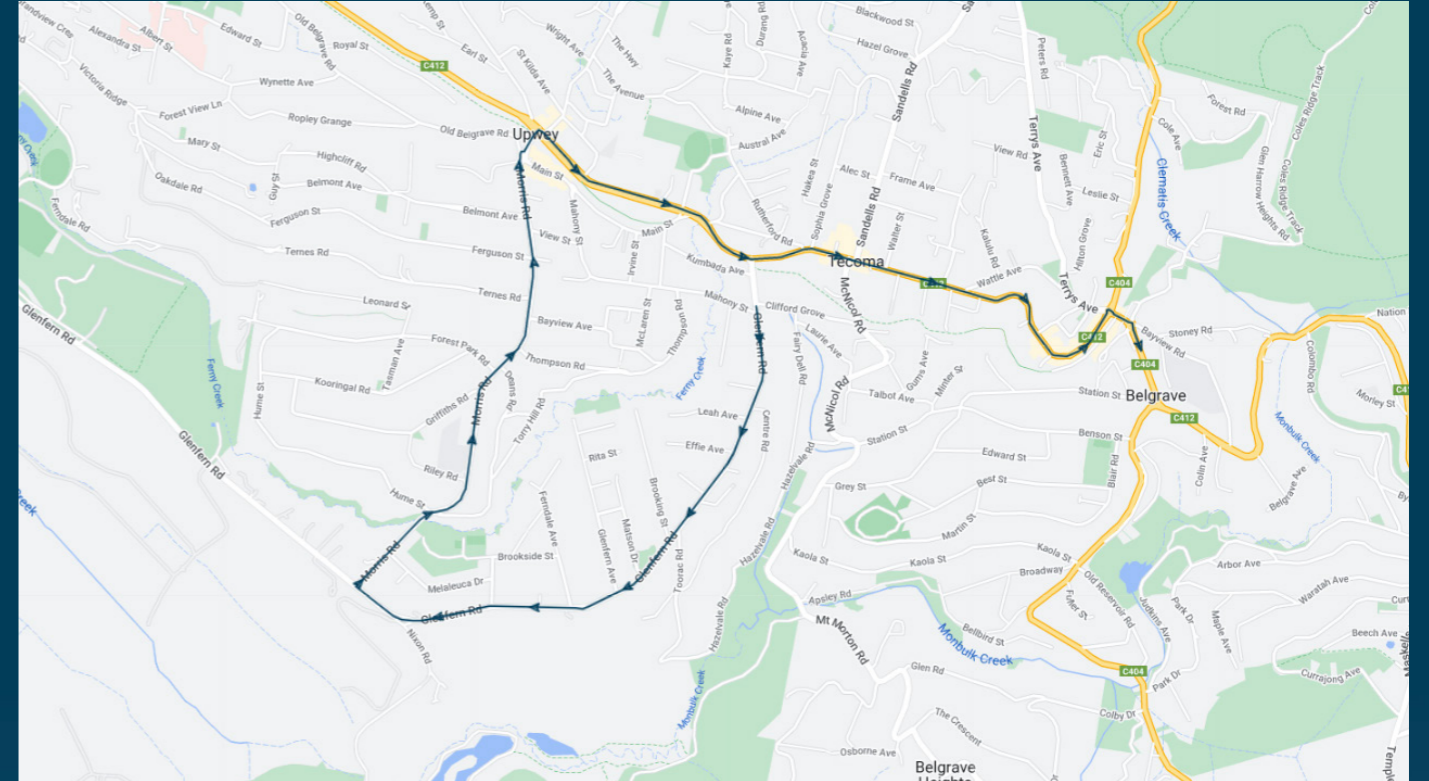

Upwey High School

Route: 5116 | Morning

Stop ID	Stop Name	Time	Stop ID	Stop Name	Time
46555	Clifford Gr/Glenfern Rd	08:15			
46556	Upwey South Primary School	08:22			
11147	Upwey CFA/Morris Rd	08:27			
14639	Upwey Railway Station/Burwood Hwy	08:29			
14408	Chosen Ave/Burwood Hwy	08:31			
14407	Sophia Gr/Monbulk Rd	08:35			
14382	Rocksleigh Ave/Monbulk Rd	08:37			
14363	Belgrave Village/Belgrave Hwy	08:40			
44469	Mater Christi Col/Bel.-Gem. Rd	08:45			

Upwey High School

Route: 5116 | Morning

TURN DIRECTIONS

Via Glenfern Rd, right Morris Rd, right Burwood Hwy, right Belgrave-Gembrook Rd to Belgrave Station

To view our list of live tracked services, visit www.venturabus.com.au
 Timetable Printed : 29 May 2023

Times listed are estimated times only, it is advised to arrive at your stop earlier than the listed time to avoid missing your bus.

You can also download the Ventura Tracker app to view real time bus locations of all services