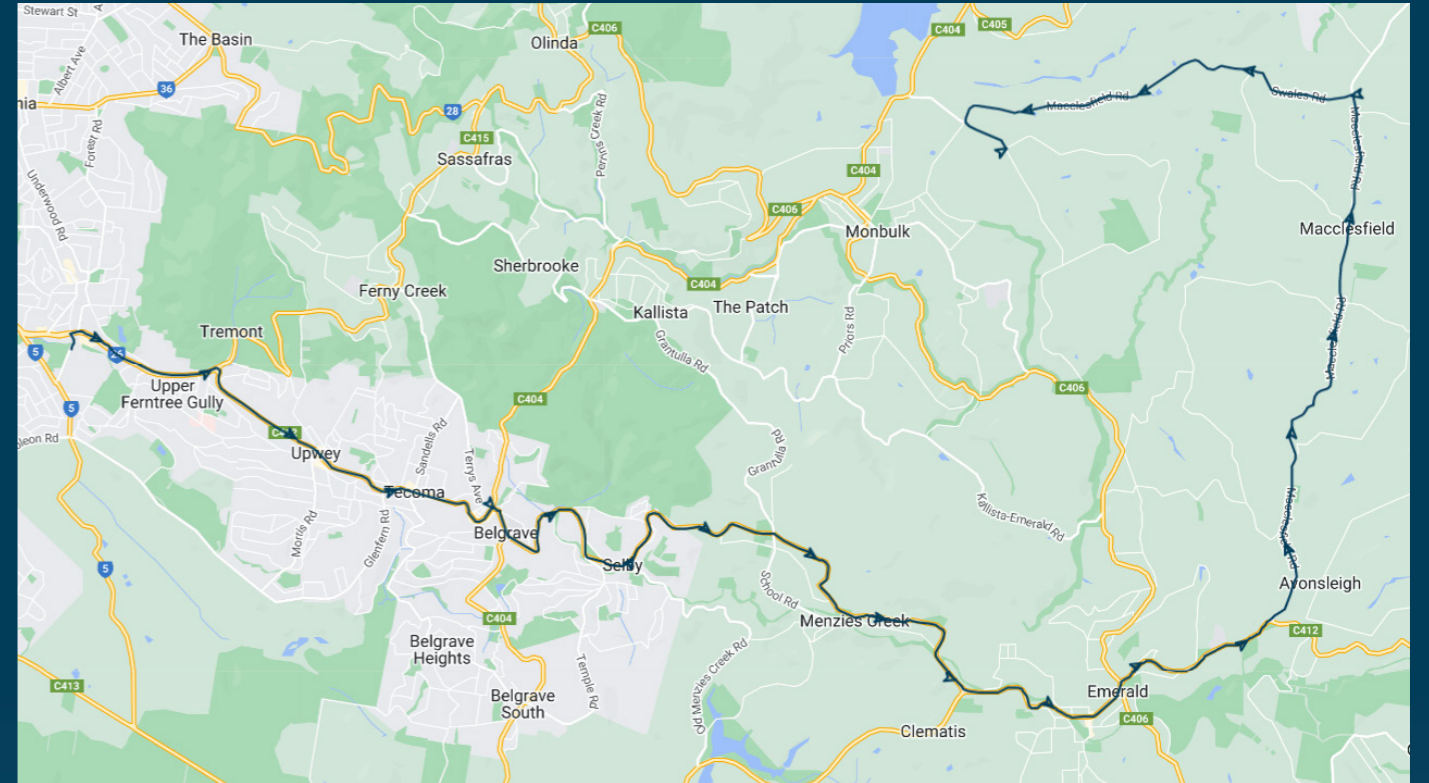

You can also download the Ventura Tracker app to view real time bus locations of all services

Upwey High School

Route: 5109 (SBSC) | Afternoon

Stop ID	Stop Name	Time	Stop ID	Stop Name	Time
12887	St Joseph's Regional College	15:25			
14639	Upwey High School - Darling Ave	15:31			
14407	Sophia Gr/Burwood Hwy	15:33			
44469	Mater Christi Col	15:37			
13851	Selby - Charles St	15:42			
13842	Pinnocks Rd/Belgrave-Gembrook Rd	15:52			
13837	Lawsons Rd/Belgrave-Gembrook Rd	15:56			
	Macclesfield Primary School	16:02			
	Kirkpatricks Rd/Macclesfield Rd	16:05			
	Stranges Rd/Macclesfield Rd	16:06			
	Elliot Rd/Swales Rd	16:07			
	Kirkpatricks Rd/Swales Rd	16:13			
44547	Old Emerald Rd/Coulson Rd	16:16			

Upwey High School

Route: 5109 (SBSC) | Afternoon

TURN DIRECTIONS

Depart St Joseph's College via Brenock Park Dr, right Burwood Hwy, right Belgrave-Gembrook Rd, left Macclesfield Rd, left Swales Rd, into Macclesfield Rd, left Old Emerald Rd to Coulson Rd.

You can also download the Ventura Tracker app to view real time bus locations of all services