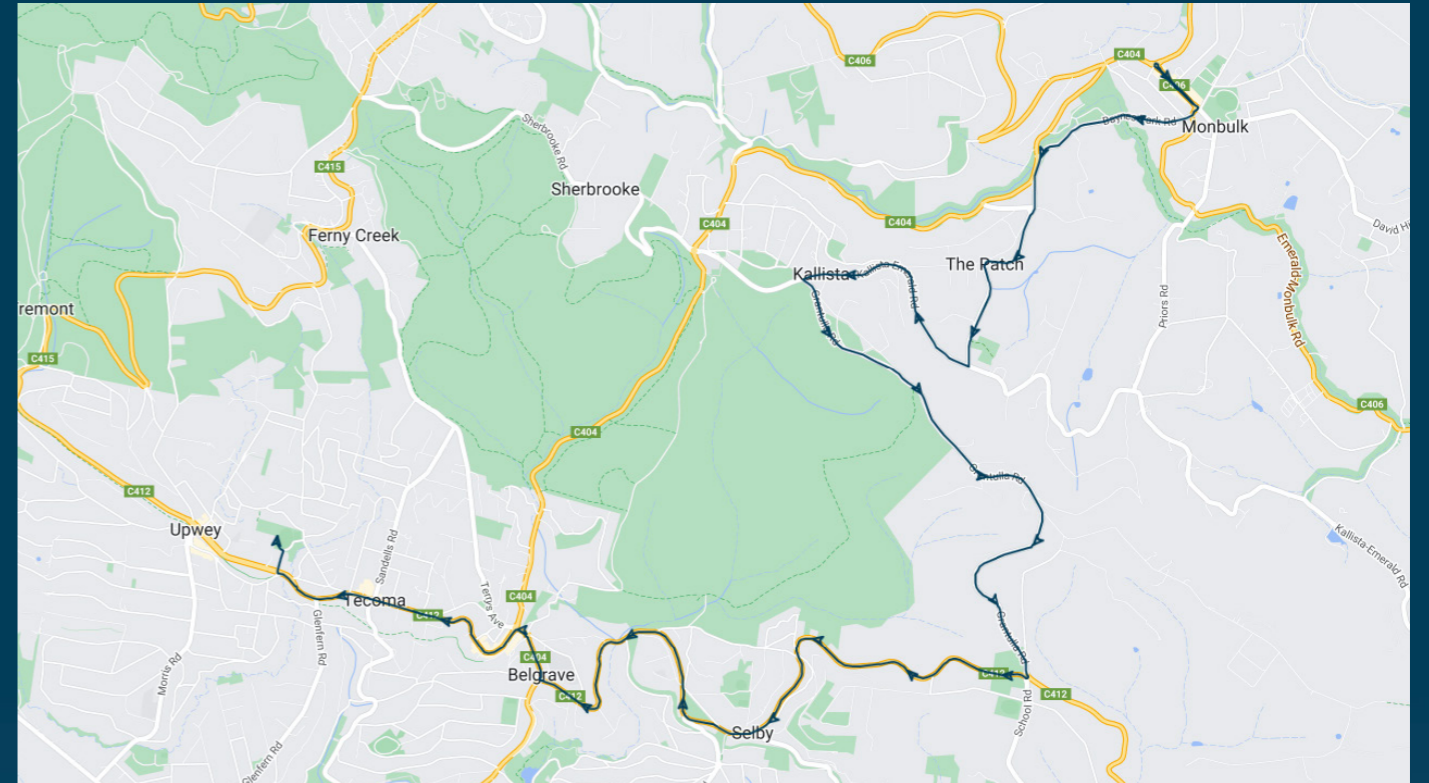

Upwey High School

Route: 5031 (SBSC) | Morning

Stop ID	Stop Name	Time	Stop ID	Stop Name	Time
14669	Emerald-Monbulk Rd/Main Rd	08:00			
14570	Monbulk Aquatic Centre	08:02			
14572	Camms Rd/The Patch Rd	08:04			
14575	Kallista-Emerald Rd/The Patch Rd	08:06			
14576	Grantulla Rd/Kallista-Emerald Rd	08:08			
	Ridge Rd/Grantulla Rd	08:12			
	Hermons Saddle Reserve/Grantulla Rd	08:15			
13968	Charles St/Belgrave-Gembrook Rd	08:18			
13969	Greenwell Rd/Belgrave-Gembrook Rd	08:20			
	Mater Christi College	08:25			
	Upwey High School	08:30			

Upwey High School

Route: 5031 (SBSC) | Morning

TURN DIRECTIONS

Via Monbulk Main Rd, u-turn at Monbulk Rd roundabout back to Main Rd, right Emerald-Monbulk Rd, right Baynes Park Rd, into Masches Hill Rd, into Camms Rd, into The Patch Rd, left Kallista-Emerald Rd, left Grantulla Rd, right Belgrave-Gembrook Rd, left Burwood Hwy, right Chosen Ave to Upwey High School.

To view our list of live tracked services, visit www.venturabus.com.au

Timetable Printed : 29 May 2023

Times listed are estimated times only, it is advised to arrive at your stop earlier than the listed time to avoid missing your bus.

You can also download the Ventura Tracker app to view real time bus locations of all services