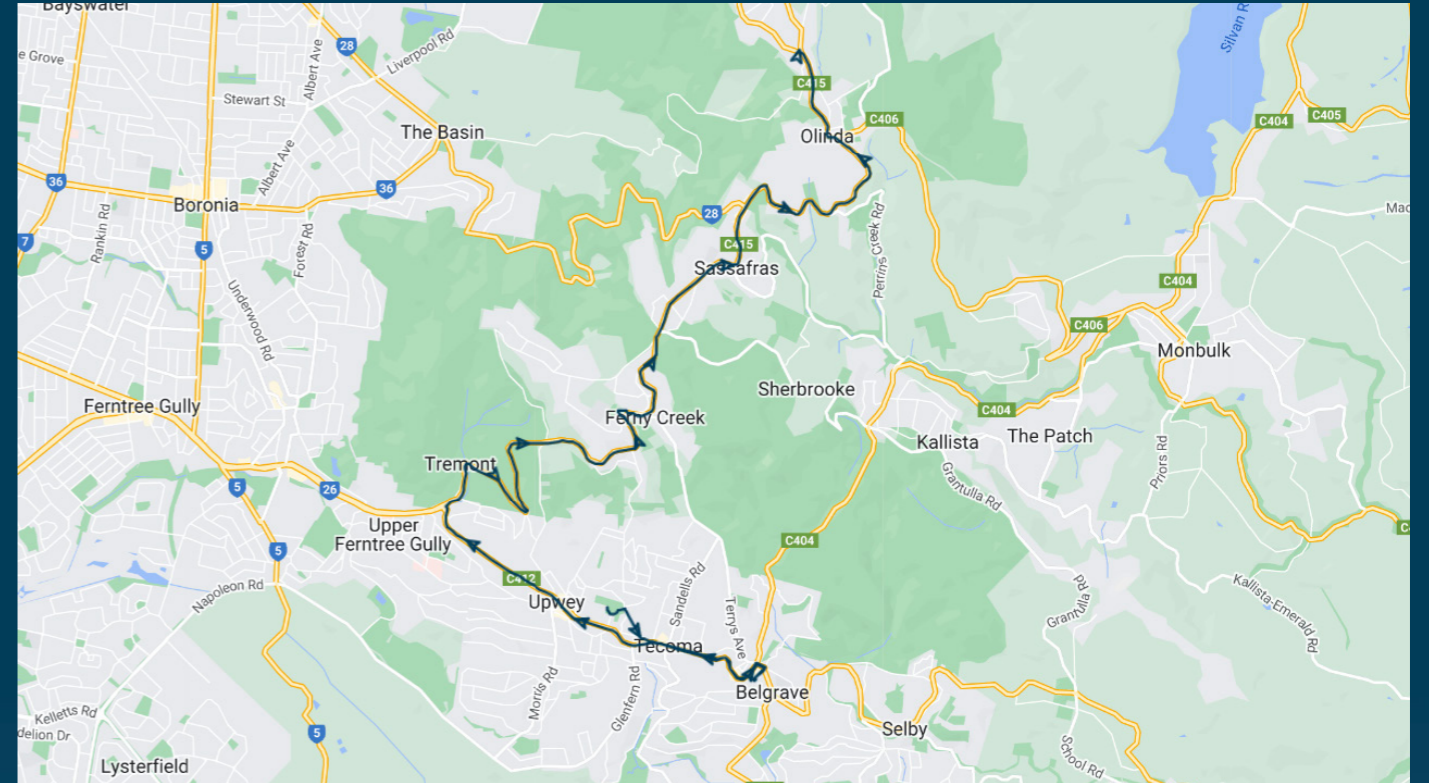

You can also download the Ventura Tracker app to view real time bus locations of all services

Upwey High School

Route: 5028 (SBSC) | Afternoon

Stop ID	Stop Name	Time	Stop ID	Stop Name	Time
	Upwey High School	15:20			
19582	Mater Christi College	15:23			
13821	Devil's Elbow - Olivette Ave	15:33			
13819	Kallamondah Rd	15:36			
12554	Mt Dand'e'g Tourist Rd/Old Main Rd	15:37			
13816	Seaview Ave/Mt Dand'e'g Tourist Rd	15:38			
12574	Heatherset Rd/Mt Dand'e'g Tourist Rd	15:41			
12571	Sassafras - Prince St	15:43			
12097	Colehurst Cres/Mt Dand'e'g Tourist Rd	15:44			
22496	485 Mt Dandenong Tourist Rd	15:46			
8912	Kellys - Ridge Rd	15:50			

Upwey High School

Route: 5028 (SBSC) | Afternoon

TURN DIRECTIONS

Depart Upwey High School, left Chosen Ave, right Alexander Ave, into Rutherford Rd, left Burwood Hwy, right Belgrave-Gembrook Rd, u-turn at roundabout back on Belgrave-Gembrook Rd, left Burwood Hwy, right Mount Dandenong Tourist Rd, left Old Main Rd, left Mount Dandenong Tourist Rd, left Ridge Rd, right to Kelly's carpark.