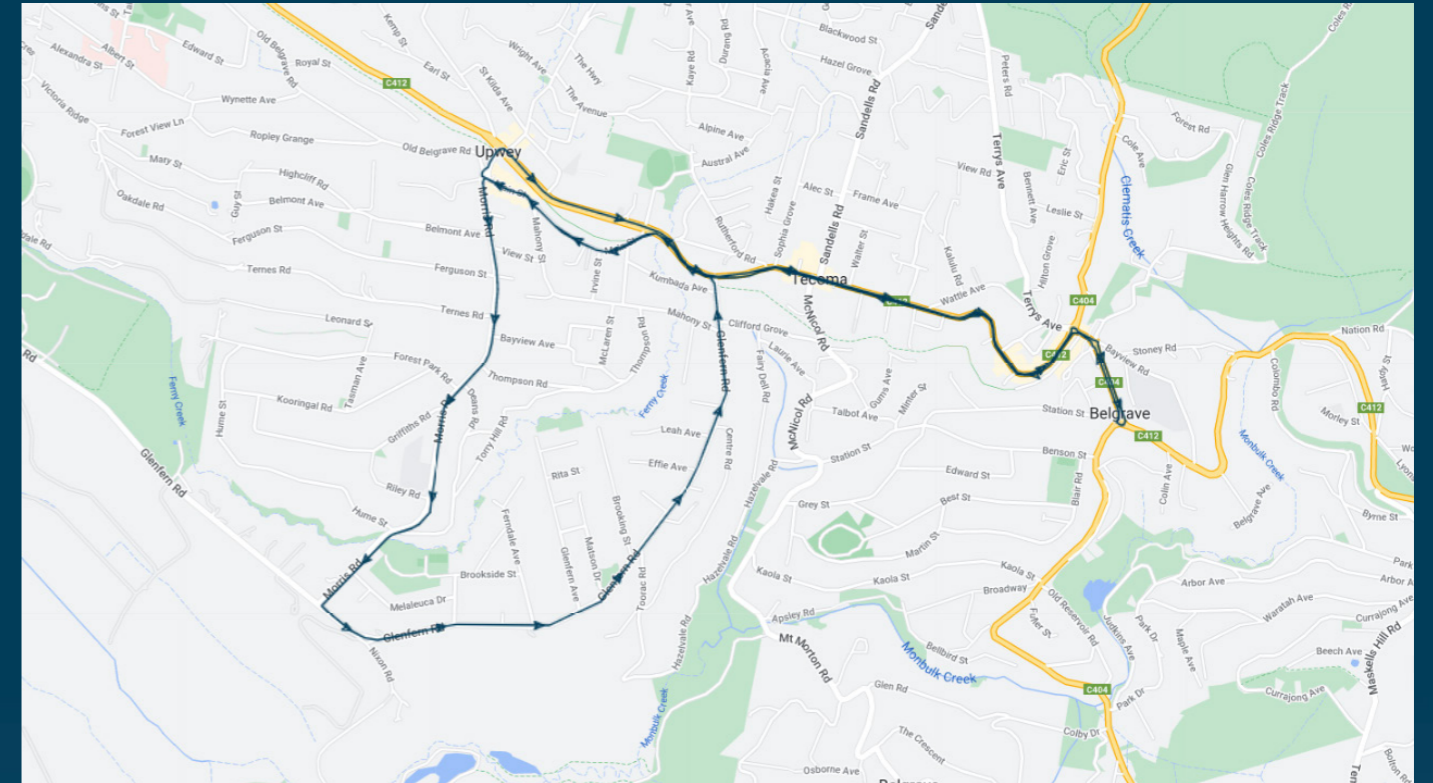

Upwey High School

Route: 5114 | Afternoon

Stop ID	Stop Name	Time	Stop ID	Stop Name	Time
19583	Belgrave Station - Bay 1	15:45			
11142	Belgrave Village/Belgrave Hwy	15:48			
11143	Winscombe Ave/Burwood Hwy	15:51			
11144	Sophia Gr/Burwood Hwy	15:53			
11145	Glenfern Rd/Burwood Hwy	15:56			
11146	Upwey Station/Main St	16:00			
14641	Bayview Ave/Morris Rd	16:01			
14642	Griffiths Rd/Morris Rd	16:01			
40886	Melaleuca Rd/Morris Rd	16:03			
14503	Morris Rd/Glenfern Rd	16:03			
14650	Eloera St/Glenfern Rd	16:04			
14651	Ferndale Ave/Glenfern Rd	16:05			
14652	Matson Dr/Glenfern Rd	16:05			
14653	Hubert St/Glenfern Rd	16:06			
14654	Effie Ave/Glenfern Rd	16:06			
42608	Glenfern CI/Glenfern Rd	16:07			
14656	Mahony St/Glenfern Rd	16:07			
11145/2	Glenfern Rd/Burwood Hwy	16:08			
11146/2	Upwey Station/Main St	16:10			
11147	Upwey CFA/Morris Rd	16:10			
14639	Upwey Railway Station/Burwood Hwy	16:11			
14408	Chosen Ave/Burwood Hwy	16:12			
14407	Sophia Gr/Monbulk Rd	16:13			
14382	Rocksleigh Ave/Monbulk Rd	16:14			
14363	Belgrave Village/Belgrave Hwy	16:15			
19583/2	Belgrave Station - Bay 1	16:17			

Times listed are estimated times only, it is advised to arrive at your stop earlier than the listed time to avoid missing your bus.

You can also download the Ventura Tracker app to view real time bus locations of all services

Upwey High School

Route: 5114 | Afternoon