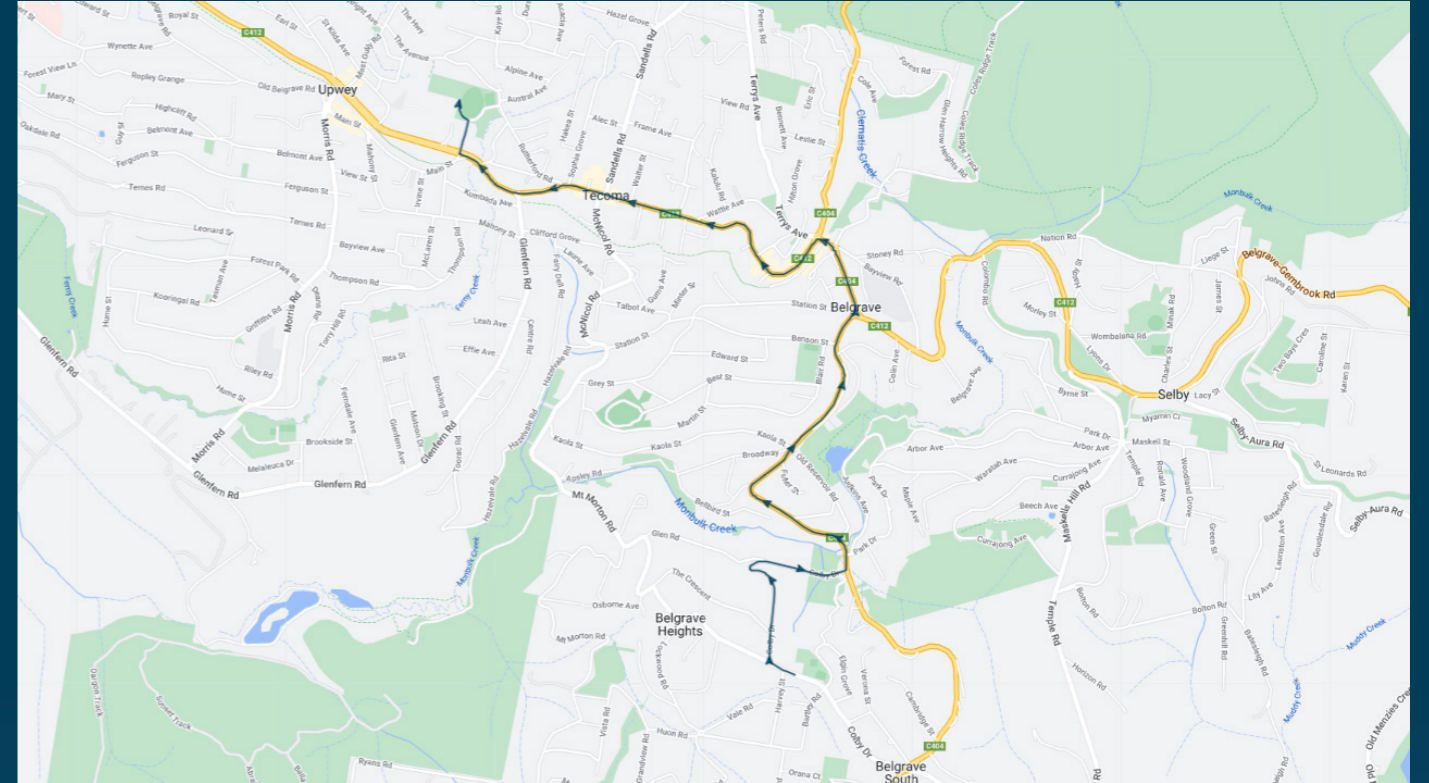

You can also download the Ventura Tracker app to view real time bus locations of all services

Upwey High School

Route: 5033 (SBSC) | Morning

Stop ID	Stop Name	Time	Stop ID	Stop Name	Time
13862	Belgrave Heights - Harvey St/Colby Dr	08:12			
13860	Glen Rd/Colby Dr	08:14			
13859	Park Dr/Belgrave-Hallam Rd	08:16			
	Upwey High School	08:25			

Upwey High School

Route: 5033 (SBSC) | Morning

TURN DIRECTIONS

Via Colby Dr, right Colby Dr, left Belgrave-Hallam Rd, left Belgrave-Gembrook Rd, left Burwood Hwy, right Chosen Ave to Upwey High School.

To view our list of live tracked services, visit www.venturabus.com.au
Timetable Printed : 29 May 2023

Times listed are estimated times only, it is advised to arrive at your stop earlier than the listed time to avoid missing your bus.

You can also download the Ventura Tracker app to view real time bus locations of all services