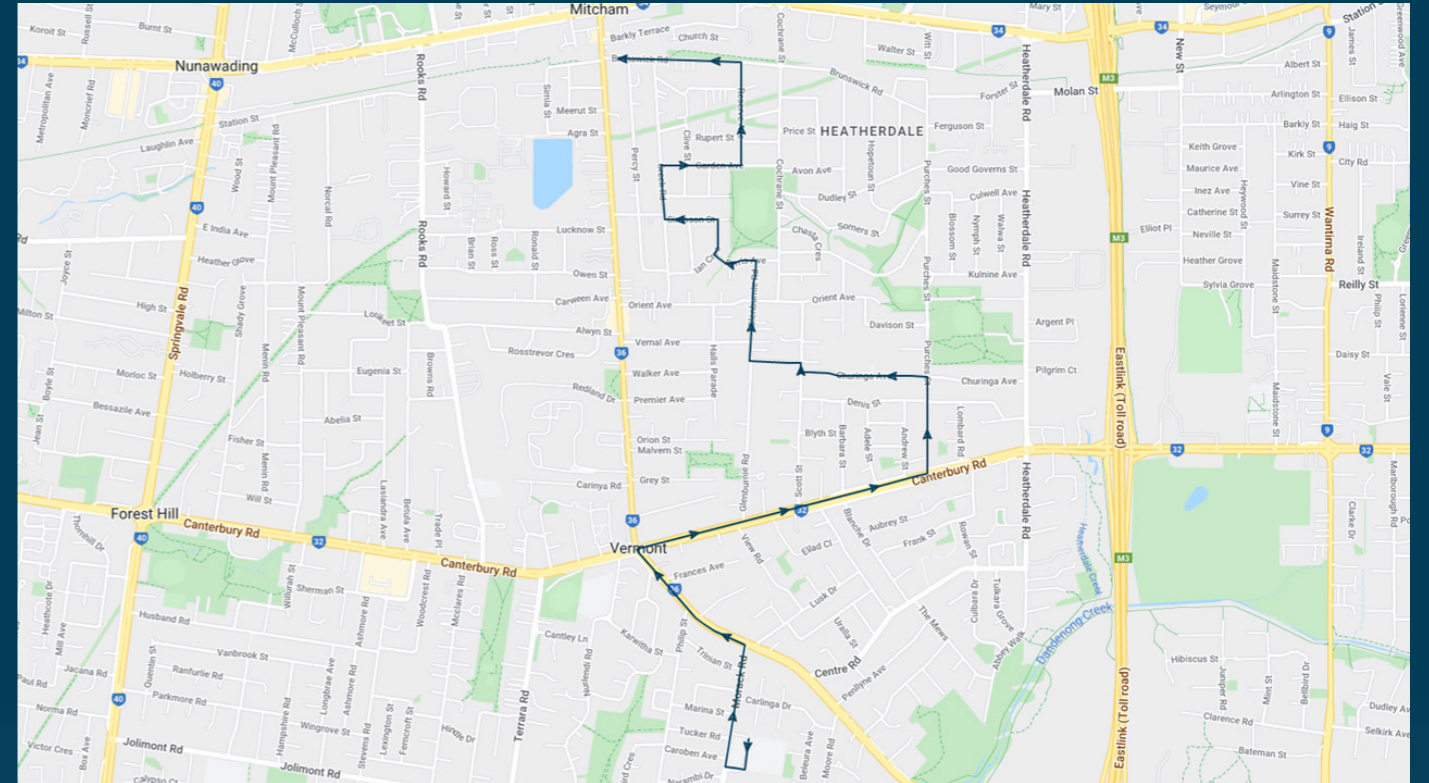

Vermont Secondary College

Route: 1081 | Morning

TURN DIRECTIONS

Via Stud Rd, right Boronia Rd, left Pindari Dr, right Terama Cres, left Bon Vista Rd, left Mountain Hwy, right Boronia Rd, left Morack Rd, left into Vermont Secondary College

To view our list of live tracked services, visit www.venturabus.com.au

Times listed are estimated times only, it is advised to arrive at your stop earlier than the listed time to avoid missing your bus.
 You can also download the Ventura Tracker app to view real time bus locations of all services

Vermont Secondary College

Route: 1030 | Afternoon

Stop ID	Stop Name	Time	Stop ID	Stop Name	Time
44622	Vermont Secondary College	15:25			
15301	Vermont Sec Col/Morack Rd	15:25			
15300	Lucerne St/Morack Rd	15:26			
16704	Hayward Ct/Boronia Rd	15:26			
16705	Beaumont St/Boronia Rd	15:27			
15292	Andrew St/Canterbury Rd	15:30			
12988	Canterbury Rd/Purches St	15:30			
12987	Denis St/Purches St	15:31			
12986	Purches St/Churinga Ave	15:31			
12985	Rangeview PS/Churinga Ave	15:32			
12984	Scott St/Churinga Ave	15:32			
12982	Scott St/Langford Ave	15:32			
12962	Langford Ave/Glenburnie Rd	15:33			
12961	Orient Ave/Glenburnie Rd	15:33			
12960	Ferris Ave/Glenburnie Rd	15:34			
12959	Cecil Ct/Ferris Ave	15:34			
12958	Norman St/Simpson St	15:35			
12912	Sunshine Ave/Creek Rd	15:36			
12911	Clive St/Garden Ave	15:36			
11555	Garden Ave/Reserve Ave	15:37			
11554	Berry Ave/Reserve Ave	15:37			
11553	Brunswick Rd/Reserve Ave	15:38			
11552	38 Brunswick Rd	15:39			
11551	Mitcham Rd/Brunswick Rd	15:40			

Vermont Secondary College

Route: 1030 | Afternoon

TURN DIRECTIONS

Via Morack Rd, left Boronia Rd, right Canterbury Rd, left Purches St, left Churinga Ave, right Scott St, left Langford Ave, right Glenburnie Rd, left Ferris Ave, right Ian Cres, left Simpson St, right Creek Rd, right Garden Ave, left Reserve Ave, left Brunswick Rd to Mitcham Rd.