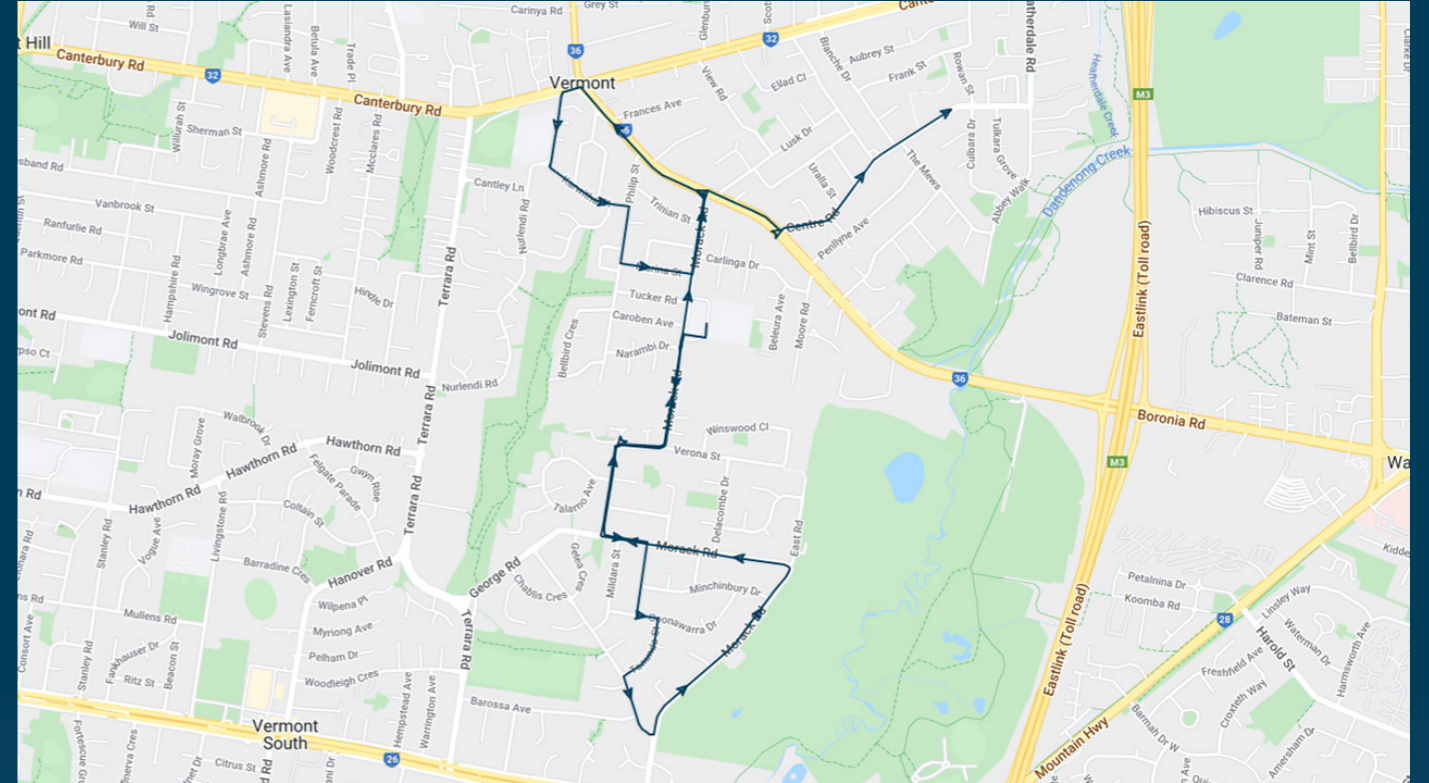

Vermont Secondary College

Route: 1035 | Morning

TURN DIRECTIONS

Via Morack Rd, right Rutherglen Rd, left Coonawarra Dr, right Tanunda St, left Great Western Dr, left Morack Rd, left Boronia Rd, left Canterbury Rd, left Nurlendi Rd, left Karwitha St, right Philip St, left Marina St, left Morack Rd, right Boronia Rd, left Centre Rd to St James Primary School

You can also download the Ventura Tracker app to view real time bus locations of all services

Vermont Secondary College

Route: 1064 | Morning

Stop ID	Stop Name	Time	Stop ID	Stop Name	Time
44623	Mcclares Rd/Hindle Dr	08:05			
11492	Wingrove St/Stevens Rd	08:07			
11493	Kingsley Ave/Stevens Rd	08:07			
11494	Husband Rd/Stevens Rd	08:08			
11495	Brentford Square SC/Stevens Rd	08:09			
11496	Rooks Rd/Canterbury Rd	08:10			
16706	Stairway College/Rooks Rd	08:12			
16707	Beech St/Rooks Rd	08:13			
16708	Lower Ct/Rooks Rd	08:13			
16709	Charles Rooks Reserve/Rooks Rd	08:14			
10514	Rangeview Shopping Centre	08:18			
10515	Vernal Ave/Mitcham Rd	08:18			
11849	Premier Ave/Mitcham Rd	08:19			
11850	Grey St/Mitcham Rd	08:20			
16677	Canterbury Rd/Boronia Rd	08:21			
16678	Philip St/Boronia Rd	08:22			
16162	Lucerne St/Morack Rd	08:24			
44622	Vermont Secondary College	08:25			