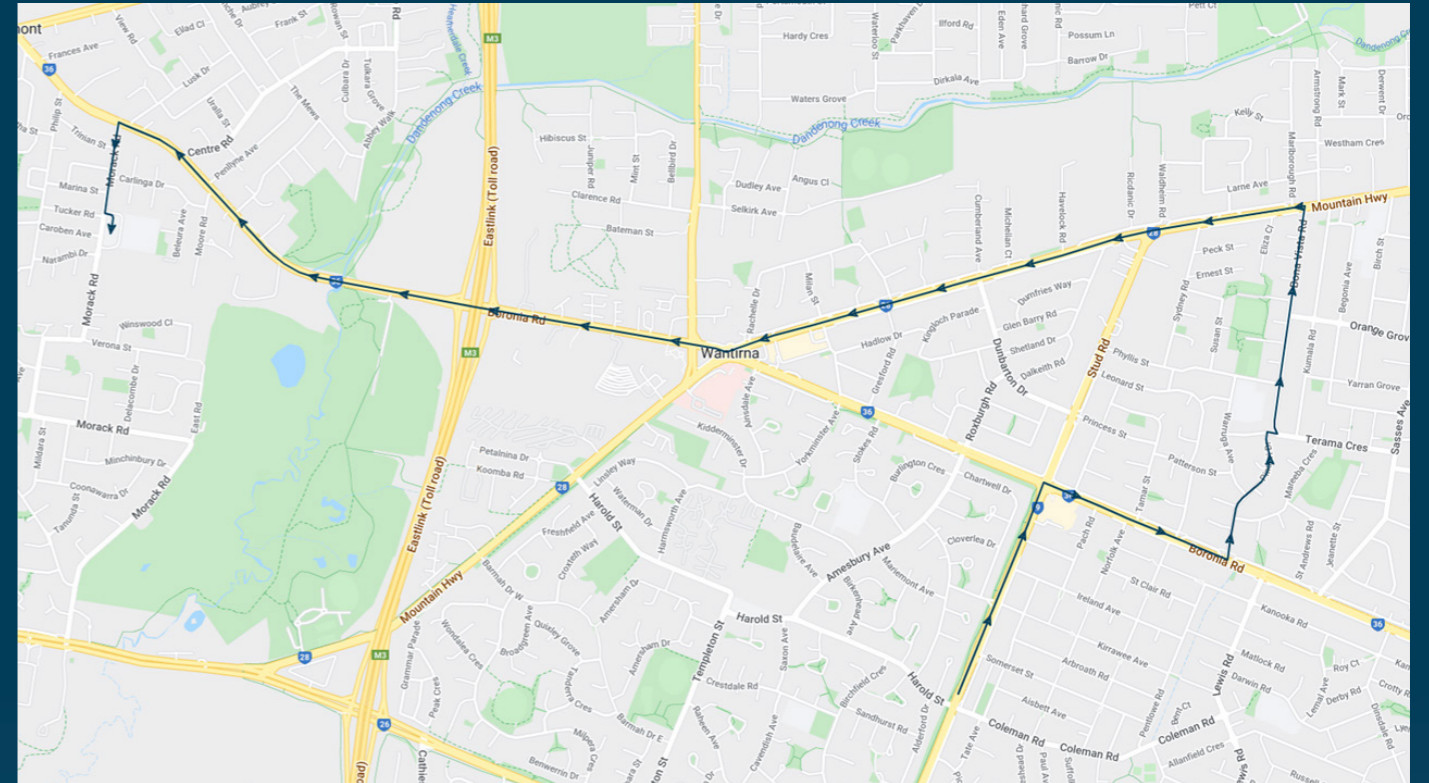

To view our list of live tracked services, visit www.venturabus.com.au

Times listed are estimated times only, it is advised to arrive at your stop earlier than the listed time to avoid missing your bus.

You can also download the Ventura Tracker app to view real time bus locations of all services

Vermont Secondary College

Route: 1081 | Morning

Stop ID	Stop Name	Time	Stop ID	Stop Name	Time
15165	Harold St/Stud Rd	08:02			
15166	Teddington Way/Stud Rd	08:03			
15167	Boronia Rd/Stud Rd	08:04			
15769	Carramar Ct/Pindari Dr	08:07			
15768	Warruga Ave/Pindari Dr	08:07			
15767	Karalee Ct/Pindari Dr	08:08			
14164	Sydney Rd/Mountain Hwy	08:12			
17214	Thaxted Pde/Mountain Hwy	08:16			
16701	Scope Knox Lifestyle Options	08:20			
16702	Moore Rd/Boronia Rd	08:24			
16161	Morack Rd/Boronia Rd	08:25			
16162	Lucerne St/Morack Rd	08:26			
23262	Vermont Sec Col/Morack Rd	08:27			

Vermont Secondary College

Route: 1081 | Morning

TURN DIRECTIONS

Via Stud Rd, right Boronia Rd, left Pindari Dr, right Terama Cres, left Bon Vista Rd, left Mountain Hwy, right Boronia Rd, left Morack Rd, left into Vermont Secondary College