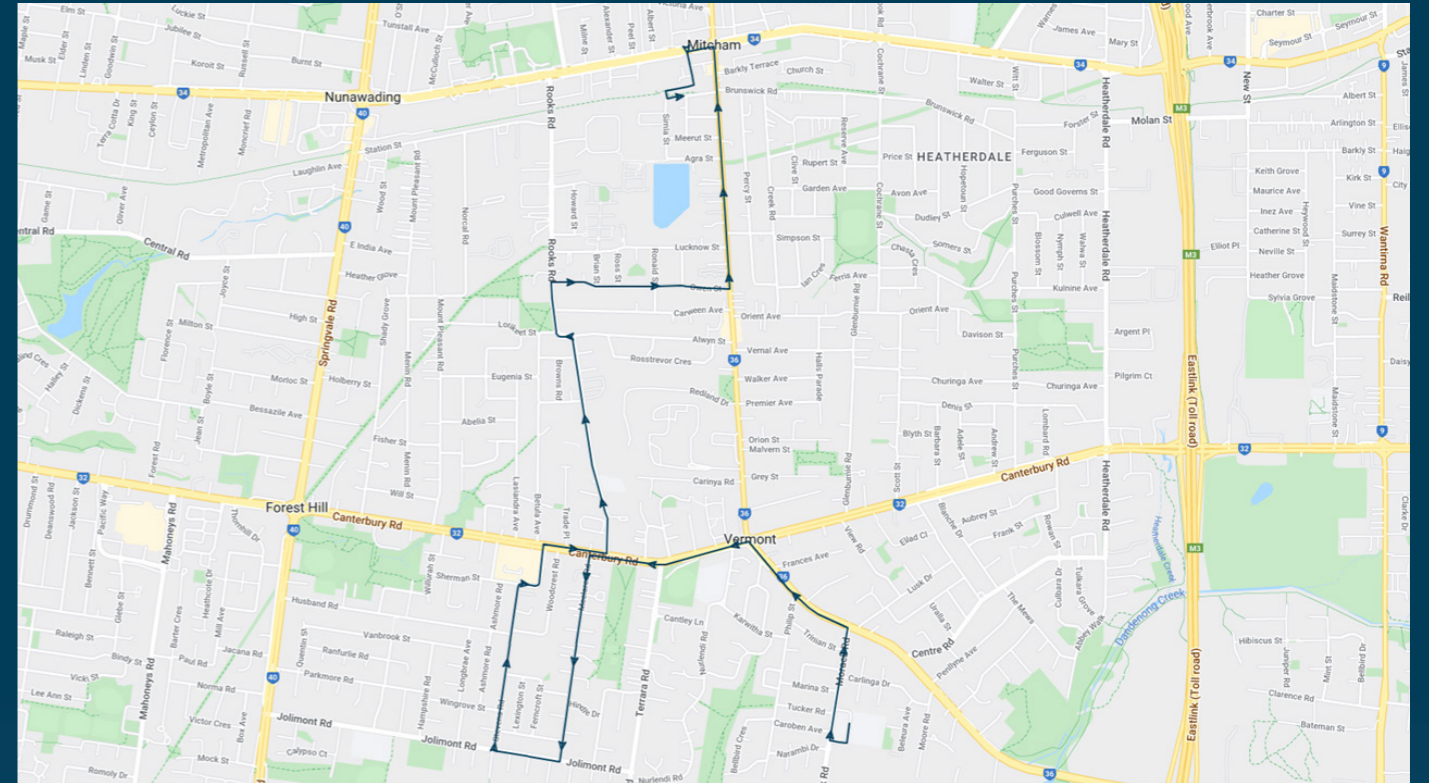

Vermont Secondary College

Route: 1030 | Afternoon

TURN DIRECTIONS

Via Morack Rd, left Boronia Rd, right Canterbury Rd, left Purches St, left Churinga Ave, right Scott St, left Langford Ave, right Glenburnie Rd, left Ferris Ave, right Ian Cres, left Simpson St, right Creek Rd, right Garden Ave, left Reserve Ave, left Brunswick Rd to Mitcham Rd.

To view our list of live tracked services, visit www.venturabus.com.au

Times listed are estimated times only, it is advised to arrive at your stop earlier than the listed time to avoid missing your bus.

You can also download the Ventura Tracker app to view real time bus locations of all services

Vermont Secondary College

Route: 1032 | Afternoon

Stop ID	Stop Name	Time	Stop ID	Stop Name	Time
44622	Vermont Secondary College	15:25			
15301	Vermont Sec Col/Morack Rd	15:25			
15300	Lucerne St/Morack Rd	15:26			
16704	Hayward Ct/Boronia Rd	15:27			
16705	Beaumont St/Boronia Rd	15:27			
11853	Terrara Rd/Canterbury Rd	15:29			
11854	Rooks Rd/Canterbury Rd	15:30			
44623	Mcclares Rd/Hindle Dr	15:31			
11492	Wingrove St/Stevens Rd	15:33			
11493	Kingsley Ave/Stevens Rd	15:34			
11494	Husband Rd/Stevens Rd	15:34			
11495	Brentford Square SC/Stevens Rd	15:35			
11496	Rooks Rd/Canterbury Rd	15:36			
16706	Stairway College/Rooks Rd	15:37			
16707	Beech St/Rooks Rd	15:38			
16708	Lower Ct/Rooks Rd	15:38			
16709	Charles Rooks Reserve/Rooks Rd	15:39			
11504	Simpson St/Mitcham Rd	15:42			
23517	Agra St/Mitcham Rd	15:43			
48059	Delhi St/Mitcham Rd	15:43			
47113	Mitcham Station	15:46			

Vermont Secondary College

Route: 1032 | Afternoon

TURN DIRECTIONS

Via Morack Rd, left Boronia Rd, left Canterbury Rd, left Mcclares Rd, right Jolimont Rd, right Stevens Rd, right Canterbury Rd, left Rooks Rd, right Owen St, left Mitcham Rd, left Whitehorse Rd, left Station St into Mitcham Station Bus Terminus.