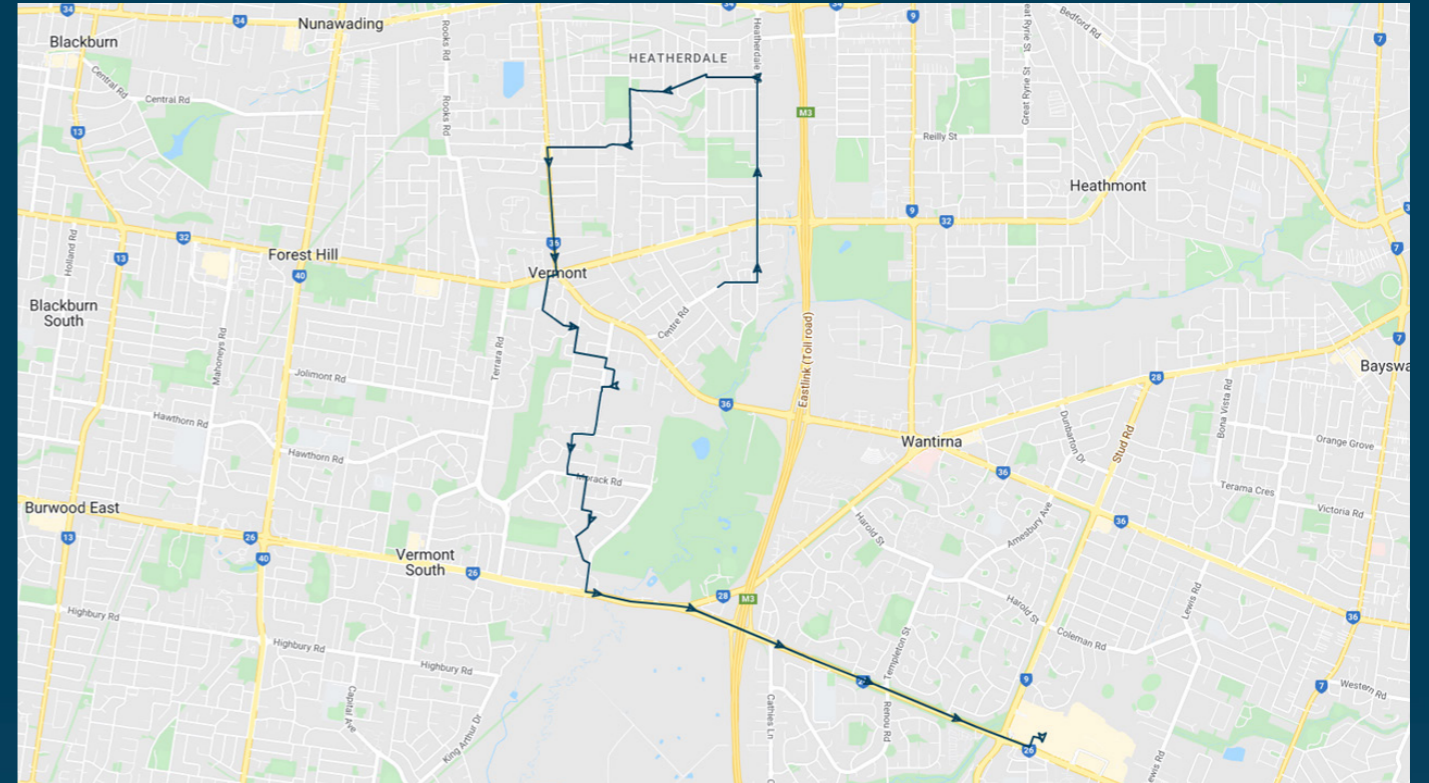

Vermont Secondary College

Route: 1037 | Afternoon

Stop ID	Stop Name	Time	Stop ID	Stop Name	Time
44620	St James Primary School	15:20			
15291	Canterbury Rd/Heatherdale Rd	15:21			
15290	Churinga Ave/Heatherdale Rd	15:22			
15289	Kulnine Ave/Heatherdale Rd	15:23			
15288	Culwell Ave/Heatherdale Rd	15:24			
10515	Vernal Ave/Mitcham Rd	15:30			
11849	Premier Ave/Mitcham Rd	15:31			
11850	Grey St/Mitcham Rd	15:31			
44621	Vermont Primary School	15:33			
44622	Vermont Secondary College	15:38			
16164	Nadia Pl/Morack Rd	15:38			
16165	Kara Walk/Morack Rd	15:39			
16166	Wynne Ct/Morack Rd	15:39			
16167	Murchison Ave/Morack Rd	15:39			
8254	Mountain Hwy/Burwood Hwy	15:44			
8256	Cathies Lane/Burwood Hwy	15:45			
8257	Milpera Cres/Burwood Hwy	15:47			
8258	Templeton St/Burwood Hwy	15:48			
8259	Hartington Dr/Burwood Hwy	15:49			
8260	Old Stud Rd/Burwood Hwy	15:49			
40358	Knox City SC	15:51			

Times listed are estimated times only, it is advised to arrive at your stop earlier than the listed time to avoid missing your bus.

You can also download the Ventura Tracker app to view real time bus locations of all services

Vermont Secondary College

Route: 1037 | Afternoon