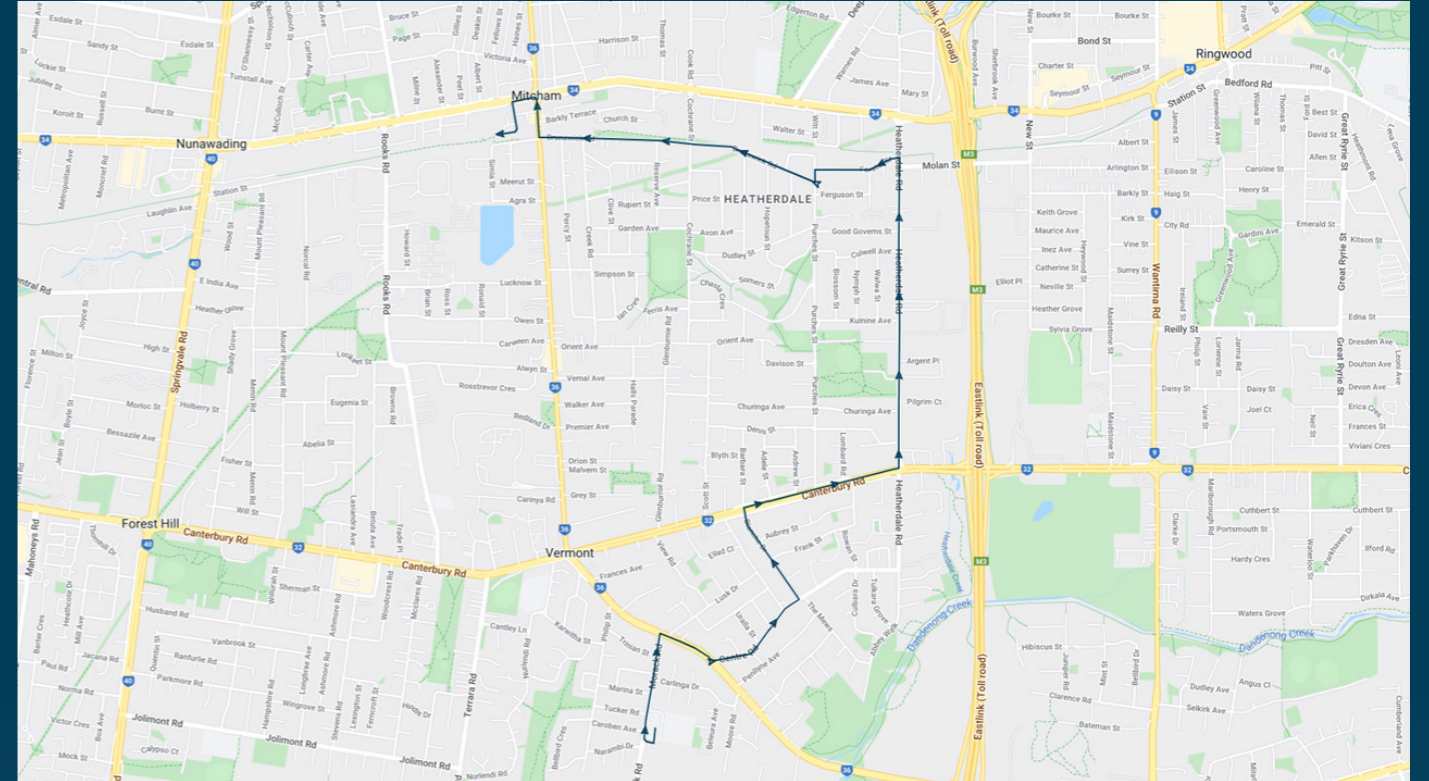

To view our list of live tracked services, visit www.venturabus.com.au

Times listed are estimated times only, it is advised to arrive at your stop earlier than the listed time to avoid missing your bus.

You can also download the Ventura Tracker app to view real time bus locations of all services

Vermont Secondary College

Route: 3440 | Afternoon

Stop ID	Stop Name	Time	Stop ID	Stop Name	Time
44622	Vermont Secondary College	15:20			
15301	Vermont Sec Col/Morack Rd	15:20			
15300	Lucerne St/Morack Rd	15:20			
15299	Lusk Dr/Boronia Rd	15:21			
15298	Gallus Cl/Centre Rd	15:21			
15297	Uralla St/Centre Rd	15:21			
15296	Vermont East - Beddoe Rd/Centre Rd	15:22			
15295	Frank St/Blanche Dr	15:22			
15294	Canterbury Rd/Blanche Dr	15:23			
15292	Andrew St/Canterbury Rd	15:23			
15291	Canterbury Rd/Heatherdale Rd	15:24			
15290	Churinga Ave/Heatherdale Rd	15:24			
15289	Kulnine Ave/Heatherdale Rd	15:25			
15288	Culwell Ave/Heatherdale Rd	15:25			
11552	38 Brunswick Rd	15:28			
11551	Mitcham Rd/Brunswick Rd	15:29			
21048	Mitcham Station	15:30			

Vermont Secondary College

Route: 3440 | Afternoon

TURN DIRECTIONS

Via Morack Rd, right Boronia Rd, left Centre Rd, left Blanche Dr, right Canterbury Rd, left Heatherdale Rd, left Forster St, left Purches ST, right Brunswick Rd, right Mitcham Rd, left Whitehorse Rd, left Station St to Mitcham Station Bus Terminus.

You can also download the Ventura Tracker app to view real time bus locations of all services