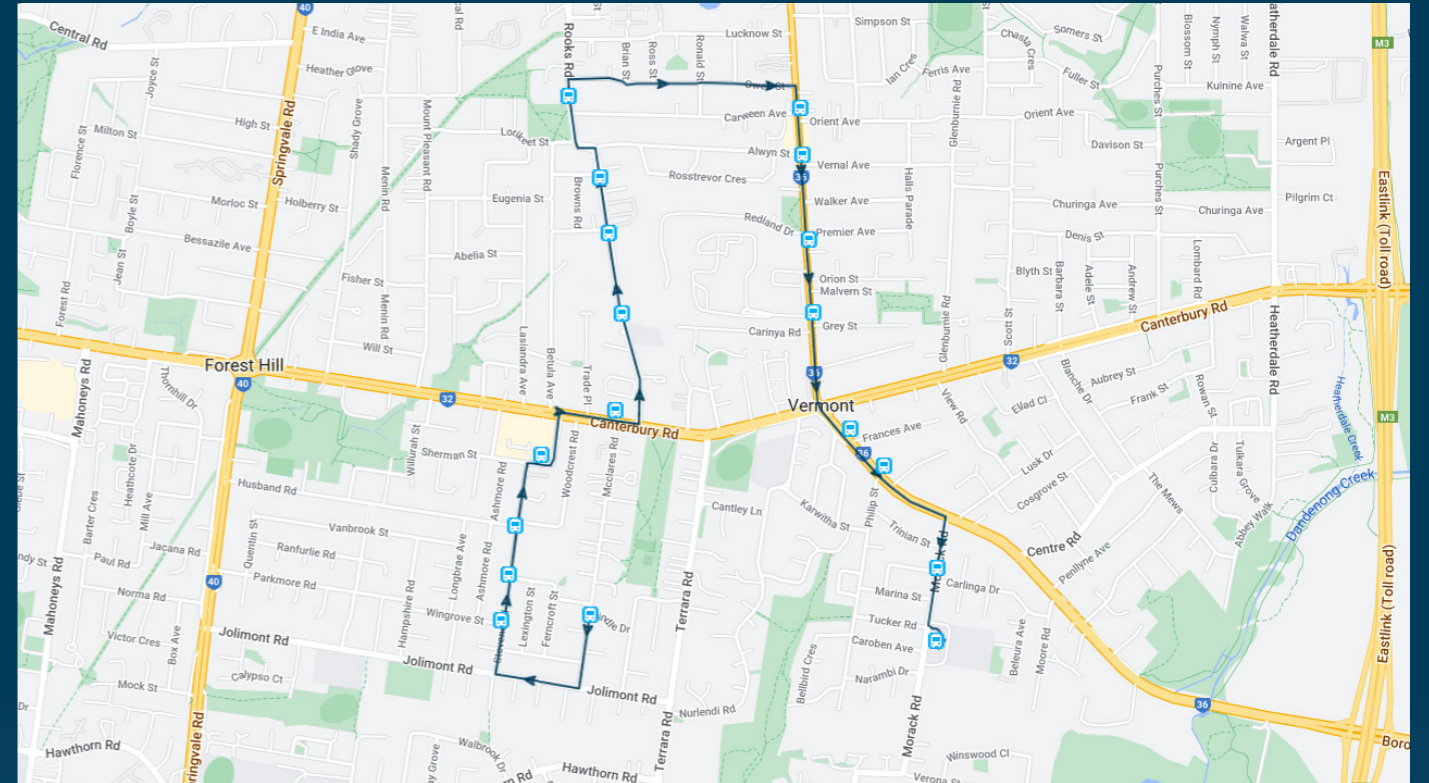

To view our list of live tracked services, visit www.venturabus.com.au

Times listed are estimated times only, it is advised to arrive at your stop earlier than the listed time to avoid missing your bus.

You can also download the Ventura Tracker app to view real time bus locations of all services

Vermont Secondary College

Route: 1064 | Morning

Stop ID	Stop Name	Time	Stop ID	Stop Name	Time
44623	Mcclares Rd/Hindle Dr	08:05			
11492	Wingrove St/Stevens Rd	08:07			
11493	Kingsley Ave/Stevens Rd	08:07			
11494	Husband Rd/Stevens Rd	08:08			
11495	Brentford Square SC/Stevens Rd	08:09			
11496	Rooks Rd/Canterbury Rd	08:10			
16706	Stairway College/Rooks Rd	08:12			
16707	Beech St/Rooks Rd	08:13			
16708	Lower Ct/Rooks Rd	08:13			
16709	Charles Rooks Reserve/Rooks Rd	08:14			
10514	Rangeview Shopping Centre	08:18			
10515	Vernal Ave/Mitcham Rd	08:18			
11849	Premier Ave/Mitcham Rd	08:19			
11850	Grey St/Mitcham Rd	08:20			
16677	Canterbury Rd/Boronia Rd	08:21			
16678	Philip St/Boronia Rd	08:22			
16162	Lucerne St/Morack Rd	08:24			
44622	Vermont Secondary College	08:25			

Vermont Secondary College

Route: 1064 | Morning

TURN DIRECTIONS

Via Mcclares Rd, right Jolimont Rd, right Stevens Rd, right Canterbury Rd, left Rooks Rd, right Owen St, right Mitcham Rd, Into Boronia Rd, right Morack Rd, left into Vermont Secondary School