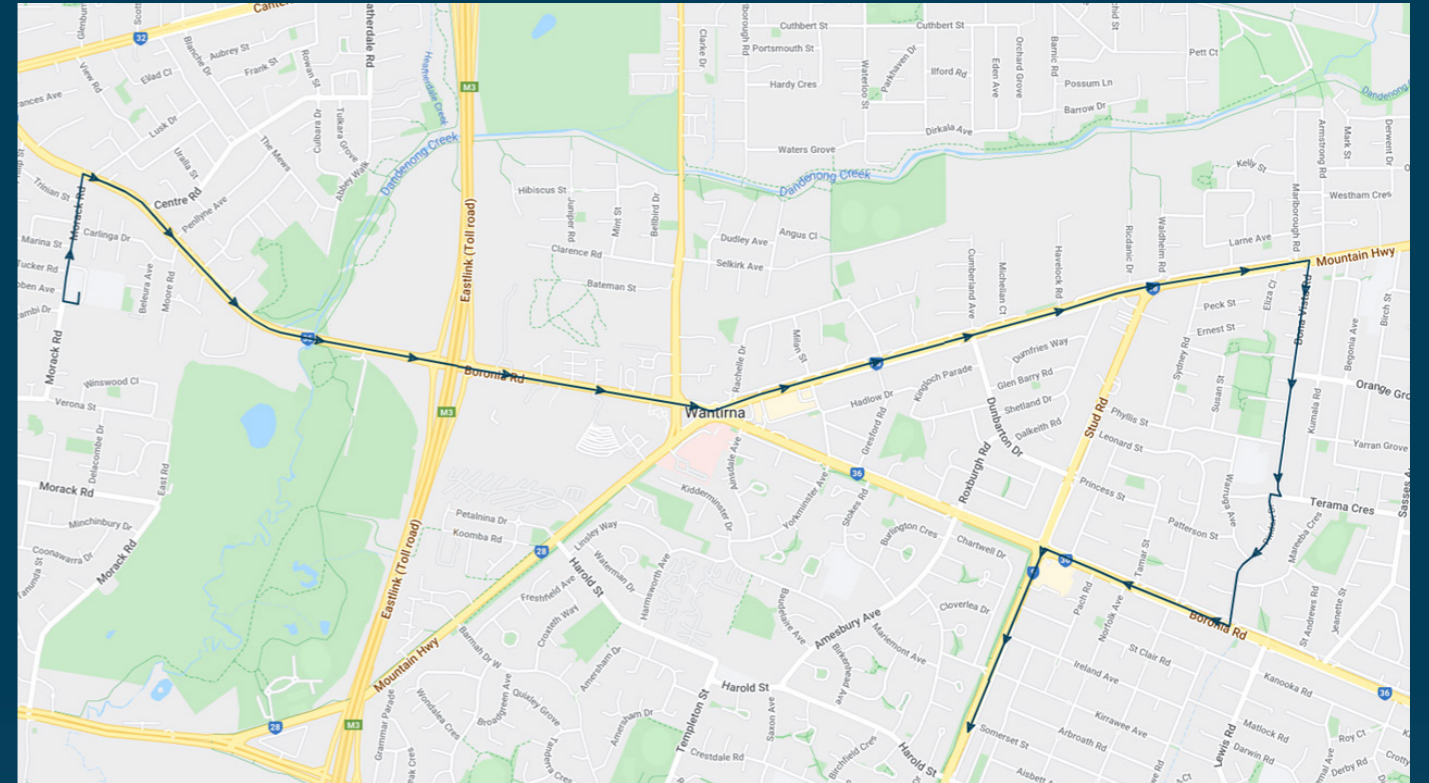

Vermont Secondary College

Route: 1037 | Afternoon

TURN DIRECTIONS

Via Centre Rd, left Heatherdale Rd, left Good Covers St, right Purches St, left Dulley St, left Cochrane St, right Orient Ave, left Mitcham Rd, right Canterbury Rd, left Nurlendi Rd, right Karwitha St, left Philip St, right Marina St, right Morack Rd, left into Vermont Secondary School, left Morack Rd, right Rutherglen Rd, left Coonawarra Dr, right Tanunda St, left Great Western Dr, right Morack Rd, left Burwood Hwy to Knox City Shopping Centre

To view our list of live tracked services, visit www.venturabus.com.au

Vermont Secondary College

Route: 1070 | Afternoon

Stop ID	Stop Name	Time	Stop ID	Stop Name	Time
44622	Vermont Secondary College	15:25			
15301	Vermont Sec Col/Morack Rd	15:25			
15300	Lucerne St/Morack Rd	15:26			
15299	Lusk Dr/Boronia Rd	15:27			
16680	Penllyne Ave/Boronia Rd	15:28			
16681	Scope Knox Lifestyle Options	15:32			
14221	Sydney Rd/Mountain Hwy	15:40			
15393	Terama Cres/Pindari Dr	15:44			
15394	Terrigal Ct/Pindari Dr	15:44			
15395	Carramar Ct/Pindari Dr	15:45			
15224	Boronia Rd/Stud Rd	15:48			
15223	Moonah Rd/Stud Rd	15:49			
15222	Studfield SC/Stud Rd	15:50			

Vermont Secondary College

Route: 1070 | Afternoon

TURN DIRECTIONS

Via Morack Rd, right Boronia Rd, left Mountain Hwy, right Bona Vista Rd, right Terama Cres, left Pindari Dr, right Boronia Rd, left Stud Rd to Studfield Shopping Centre