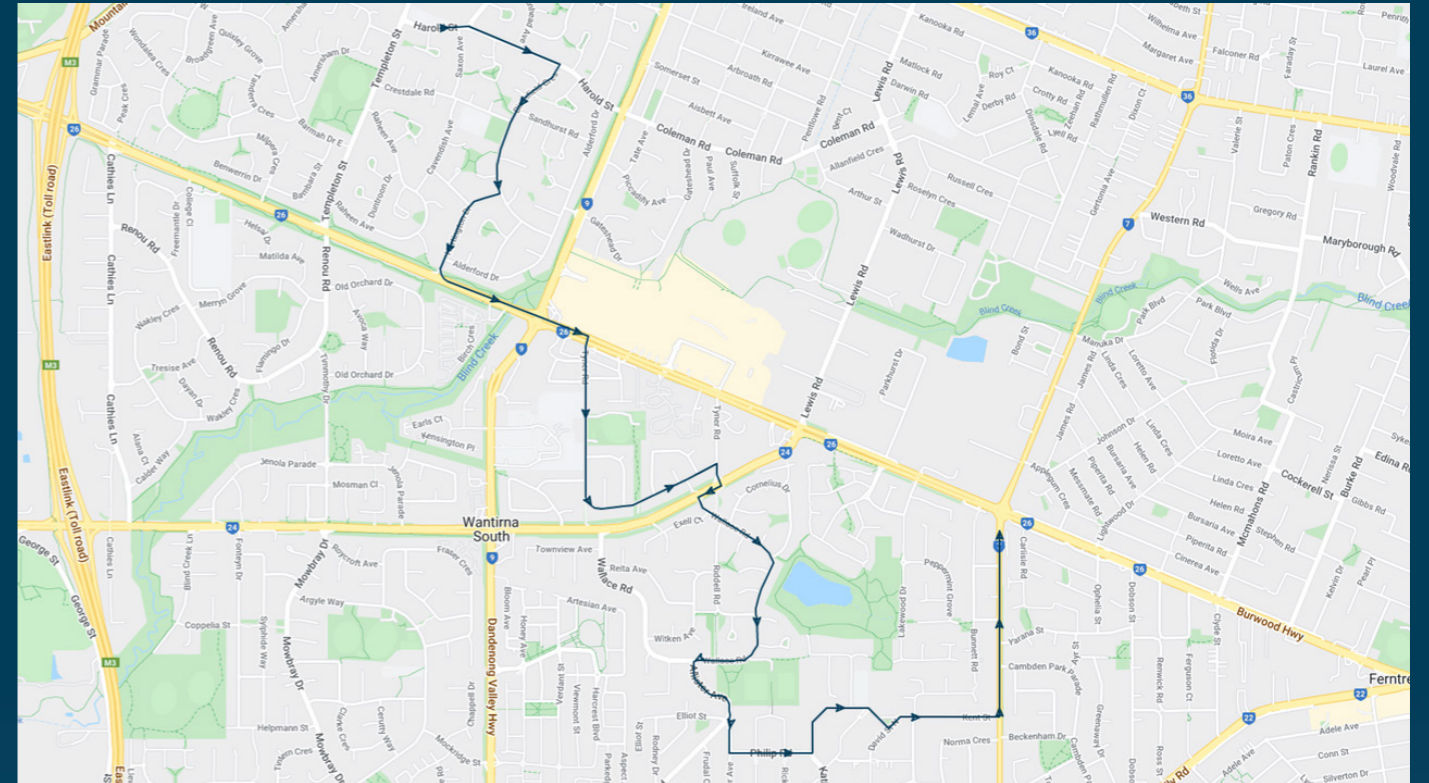

### TURN DIRECTIONS

Via Dobson Street, left Burwood Highway, left Scoresby Road, right Kent Street, left David Street North, right Kathryn Road, right Philip Road, right Allister Avenue, right Wallace Road, right High Street, left Tyner Road (extension), left Tyner Road, left Burwood Highway, right Templeton Street, right Harold Street, to Wantirna Secondary College

You can also download the Ventura Tracker app to view real time bus locations of all services

# Wantirna South Primary School

Route: 1086 | Afternoon

Stop ID	Stop Name	Time	Stop ID	Stop Name	Time
44625	Wantirna College	15:30			
5754	Wantirna South Primary School	15:38			
15406	Ravenhill Way	15:41			
17192	Egan-Lee Reserve	15:45			
10753	Knox Park Primary School	15:48			
15606	Cambden Park Parade	15:52			
15605	Hugh Street	15:53			
15604	Burwood Highway	15:55			

### TURN DIRECTIONS

Depart Wantirna College via Harold Street, right Birchfield Crescent, right Hartington Drive, left Burwood Highway, right Tyner Road, right Tyner Road, right High Street, left Wallace Road, left Allister Avenue, left Philip Road, left Kathryn Road, left David Street North, right Kent Street, left Scoresby Road to Burwood Highway