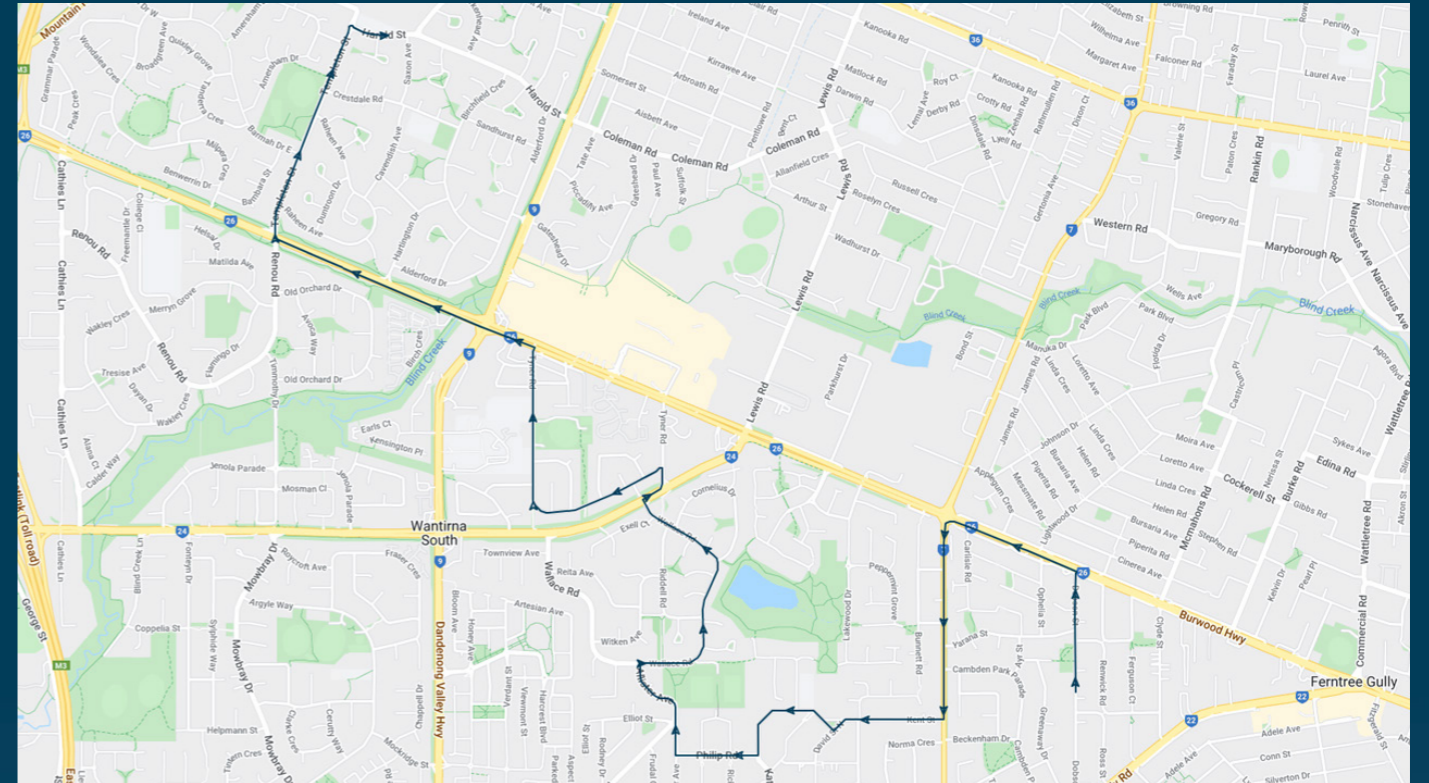

### TURN DIRECTIONS

Via Dobson Street, left Burwood Highway, left Scoresby Road, right Kent Street, left David Street North, right Kathryn Road, right Philip Road, right Allister Avenue, right Wallace Road, right High Street, left Tyner Road (extension), left Tyner Road, left Burwood Highway, right Templeton Street, right Harold Street, to Wantirna Secondary College

# Wantirna South Primary School

Route: 1086 | Afternoon

Stop ID	Stop Name	Time	Stop ID	Stop Name	Time
44625	Wantirna College	15:30			
5754	Wantirna South Primary School	15:38			
15406	Ravenhill Way	15:41			
17192	Egan-Lee Reserve	15:45			
10753	Knox Park Primary School	15:48			
15606	Cambden Park Parade	15:52			
15605	Hugh Street	15:53			
15604	Burwood Highway	15:55			

### TURN DIRECTIONS

Depart Wantirna College via Harold Street, right Birchfield Crescent, right Hartington Drive, left Burwood Highway, right Tyner Road, right Tyner Road, right High Street, left Wallace Road, left Allister Avenue, left Philip Road, left Kathryn Road, left David Street North, right Kent Street, left Scoresby Road to Burwood Highway

You can also download the Ventura Tracker app to view real time bus locations of all services