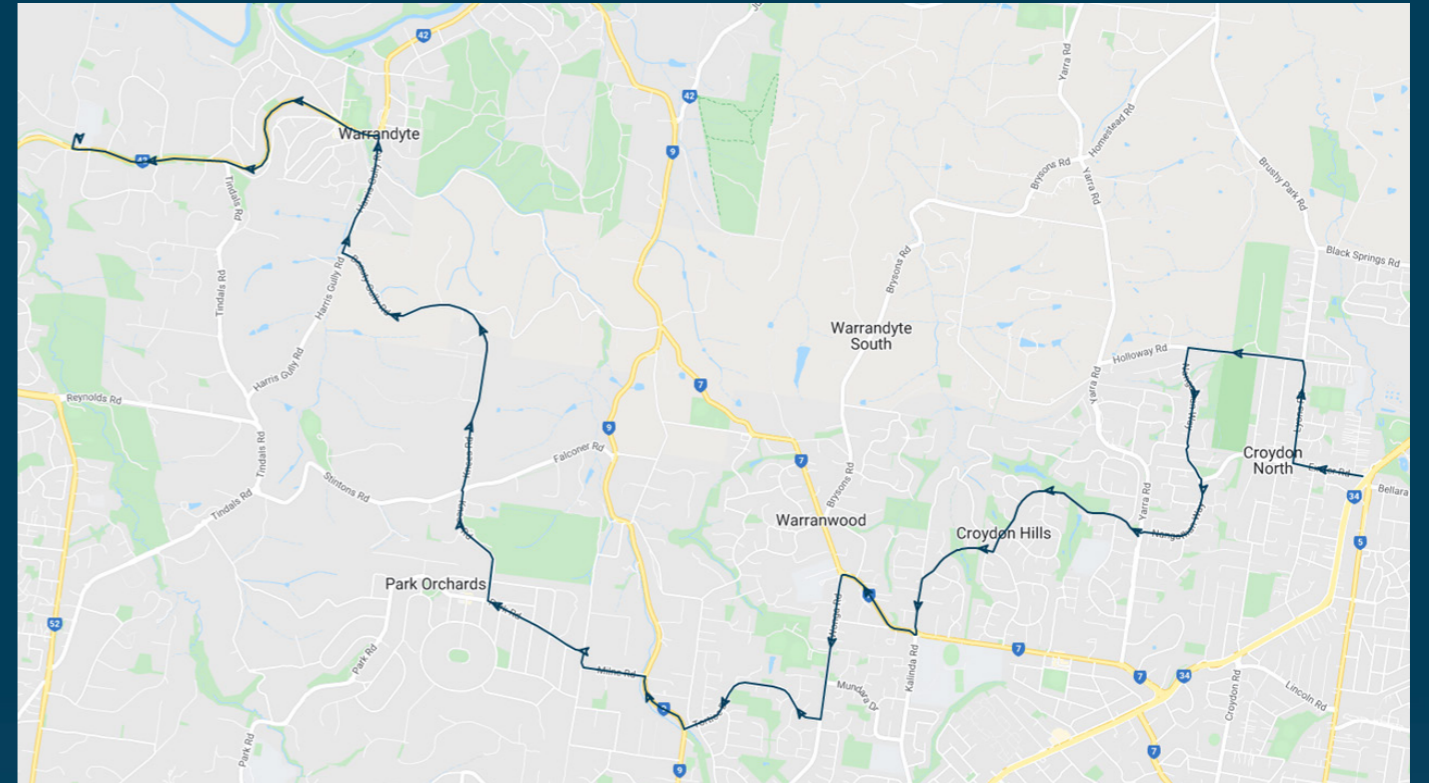

To view our list of live tracked services, visit www.venturabus.com.au

Warrandyte Secondary College

Route: 2702 | Morning

Stop ID	Stop Name	Time	Stop ID	Stop Name	Time
46562	Maroondah Hwy/Exeter Rd	07:50			
14399	Exeter Rd/Lyons Rd	07:51			
14398	Turkeith Cres/Lyons Rd	07:51			
14396	Holloway Rd/Lyons Rd	07:52			
49060	Nangathan Way/Holloway Rd	07:54			
46237	James Milne Dr/Yarra Rd	07:58			
46239	Campaspe Dr/Yarra Rd	07:59			
8772	Midhurst Rd/Plymouth Rd	08:00			
8771	Sandgate Ave/Plymouth Rd	08:01			
46563	Yarra Valley Grammar	08:03			
8764	Leena Ct/Warranwood Rd	08:04			
44634	Warranwood Rd/Wonga Rd	08:05			
22846	Warranwood Rd/Wonga Rd	08:05			
8762	Djundaly Rise/Wonga Rd	08:06			
8761	Quambee Reserve/Wonga Rd	08:06			
4429	Bramley Dr/Tortice Dr	08:08			
4065	Ganton Ct/Tortice Dr	08:08			
4428	Cutler Ct/Tortice Dr	08:09			
4401	Warrandyte Reserve	08:24			
44633	Warrandyte High School	08:30			

Warrandyte Secondary College

Route: 2702 | Morning

TURN DIRECTIONS

Via Exeter Road, right, Lyons Road, left Holloway Road, left Nangathan Way, left Yarra Road, right Plymouth Road, right Warranwood Road, left Wonga Road, right Tortice Drive, right Ringwood-Warrandyte Road, left Milne Road, right Berringa Road, left Park Road, right Knees Road, right, Stintons Road, left, Knees Road, into Beauty Gully Road, right Harris Gully Road, left Heidelberg-Warrandyte Road

You can also download the Ventura Tracker app to view real time bus locations of all services

Warrandyte Secondary College

Route: 2703 | Afternoon

Stop ID	Stop Name	Time	Stop ID	Stop Name	Time
44633	Warrandyte High School	15:30			
46591	Parkwood Secondary College	15:52			
4065	Ganton Ct/Tortice Dr	15:52			
4064	Stamford Ct/Tortice Dr	15:53			
8500	Quambee Reserve/Wonga Rd	15:54			
8504	Warranwood Rd/Bemboka Rd	15:56			
12776	Holloway Rd/Lyons Rd	16:08			
22434	Griff Hunt Reserve/52 Lyons Rd	16:08			
12778	Turkeith Cres/Lyons Rd	16:08			
12779	Exeter Rd/Lyons Rd	16:09			
10187	Exeter Rd/Maroondah Hwy	16:10			