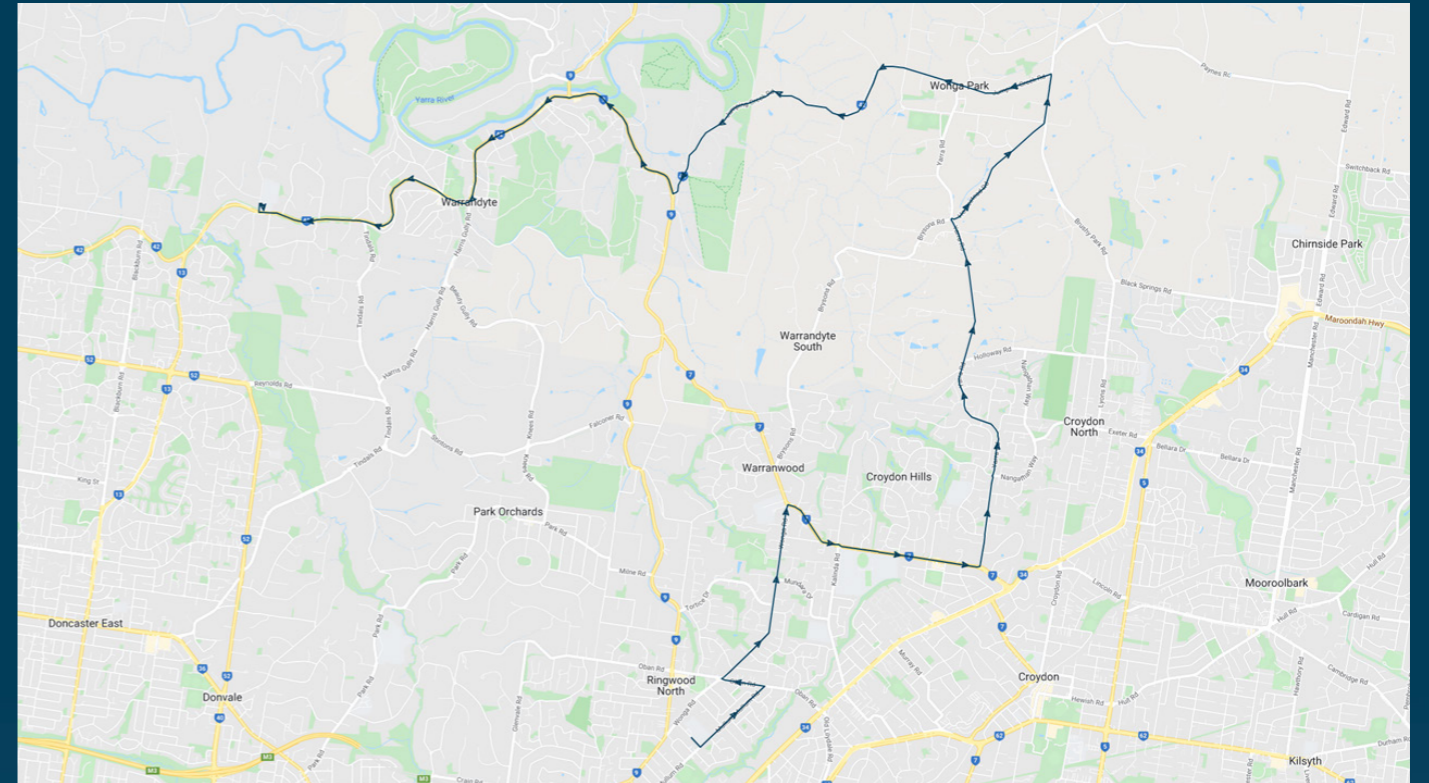

Warrandyte Secondary College

Route: 2636 | Morning

Stop ID	Stop Name	Time	Stop ID	Stop Name	Time
46594	Norwood Secondary College	08:05			
8487	Byron Street	08:05			
8488	Jeffrey Drive	08:05			
8489	Nestan Drive	08:06			
4432	Oban Road North	08:07			
4431	Towerhill Dr	08:08			
4430	Tortice Dr	08:09			
8500	Quambee Reserve	08:09			
8502	Warranwood Road	08:10			
8503	Clearwood Close	08:11			
8628	Narr-Maen Drive	08:13			
8629	McAdam Square	08:13			
10160	Luther College	08:14			
46239	Campaspe Drive	08:14			
46240	James Milne Drive	08:15			
12277	Layfield Street	08:17			
12276	Charles Smith Drive	08:17			
12275	Holloway Road	08:18			
12274	Yarra Road	08:19			
12273	St Johns Road	08:20			
14360	Toppings Road	08:22			
14361	Jumping Creek Road	08:23			
23189	Jumping Creek Road	08:24			
14362	Yarra Road	08:25			
4401	Warrandyte Reserve	08:39			
44633	Warrandyte High School	08:45			

Times listed are estimated times only, it is advised to arrive at your stop earlier than the listed time to avoid missing your bus.

You can also download the Ventura Tracker app to view real time bus locations of all services

Warrandyte Secondary College

Route: 2636 | Morning