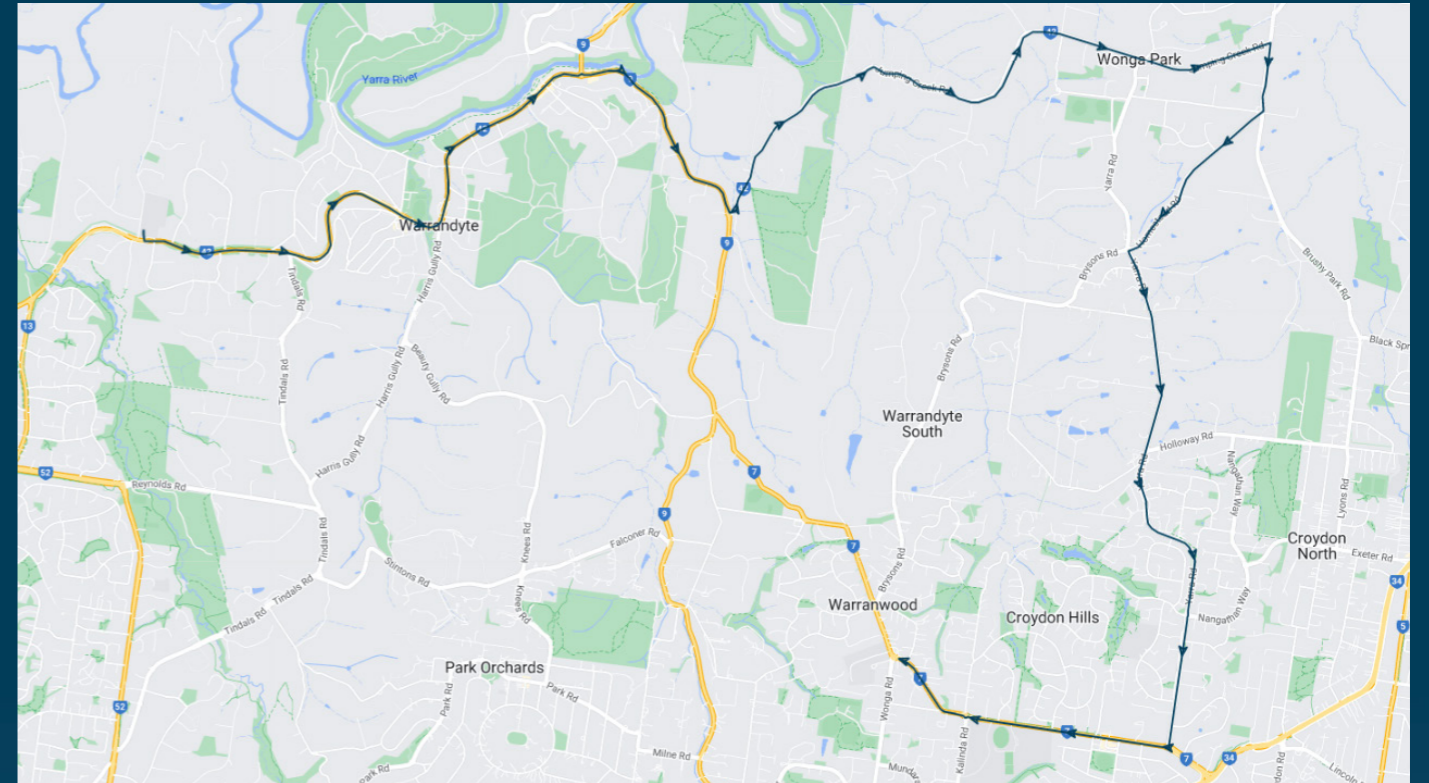

To view our list of live tracked services, visit www.venturabus.com.au

Times listed are estimated times only, it is advised to arrive at your stop earlier than the listed time to avoid missing your bus.

You can also download the Ventura Tracker app to view real time bus locations of all services

Warrandyte Secondary College

Route: 2637 | Afternoon

Stop ID	Stop Name	Time	Stop ID	Stop Name	Time
44633	Warrandyte High School	15:30			
11449	Dudley Rd/Jumping Creek Rd	15:48			
23190	30 Jumping Creek Rd	15:48			
11448	Jumping Creek Rd/Homestead	15:49			
11447	Toppings Rd/Homestead	15:50			
14367	St Johns Rd/Yarra Rd	15:55			
14368	285 Yarra Rd	15:56			
14369	Holloway Rd/Yarra Rd	15:58			
14370	Charles Smith Dr/Yarra Rd	15:59			
14371	Mckerral Pl/Yarra Rd	16:01			
46237	James Milne Dr/Yarra Rd	16:03			
46239	Campaspe Dr/Yarra Rd	16:06			
8772	Midhurst Rd/Plymouth Rd	16:08			
8771	Sandgate Ave/Plymouth Rd	16:09			
46563	Yarra Valley Grammar	16:11			
8764	Leena Ct/Warranwood Rd	16:14			
44634	Warranwood Rd/Wonga Rd	16:15			

Warrandyte Secondary College

Route: 2637 | Afternoon

TURN DIRECTIONS

Depart Warrandyte Secondary School via Heidelberg-Warrandyte Rd, left Yarra St, Onto Ringwood-Warrandyte Rd, left Jumping Creek Rd, right Homestead Rd, right Homestead Rd, left Yarra Rd, right Plymouth Rd, right Warranwood Rd.

You can also download the Ventura Tracker app to view real time bus locations of all services