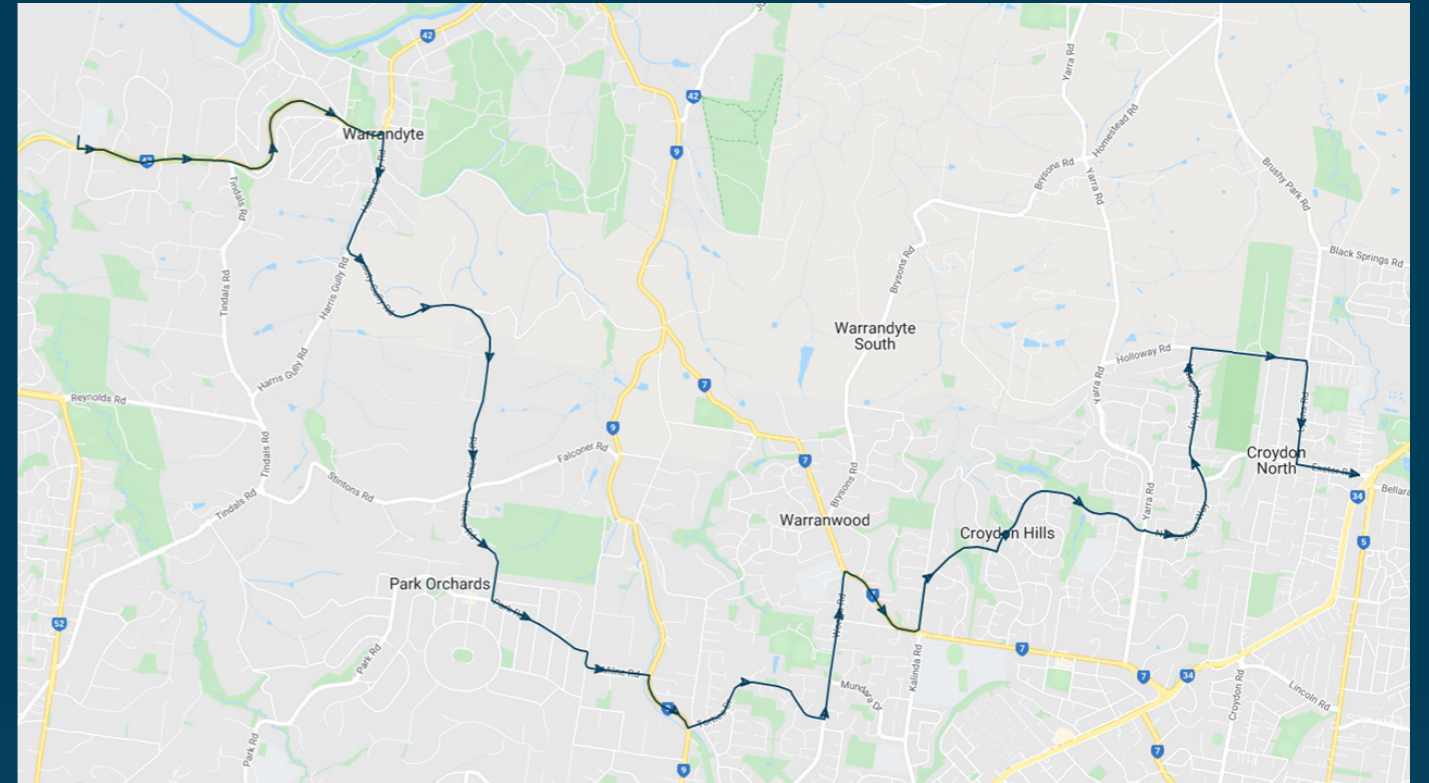

To view our list of live tracked services, visit www.venturabus.com.au

Times listed are estimated times only, it is advised to arrive at your stop earlier than the listed time to avoid missing your bus.

You can also download the Ventura Tracker app to view real time bus locations of all services

Warrandyte Secondary College

Route: 2703 | Afternoon

Stop ID	Stop Name	Time	Stop ID	Stop Name	Time
44633	Warrandyte High School	15:30			
46591	Parkwood Secondary College	15:52			
4065	Ganton Ct/Tortice Dr	15:52			
4064	Stamford Ct/Tortice Dr	15:53			
8500	Quambee Reserve/Wonga Rd	15:54			
8504	Warranwood Rd/Bemboka Rd	15:56			
12776	Holloway Rd/Lyons Rd	16:08			
22434	Griff Hunt Reserve/52 Lyons Rd	16:08			
12778	Turkeith Cres/Lyons Rd	16:08			
12779	Exeter Rd/Lyons Rd	16:09			
10187	Exeter Rd/Maroondah Hwy	16:10			

Warrandyte Secondary College

Route: 2703 | Afternoon

TURN DIRECTIONS

Depart Warrandyte Secondary College via Heidelberg-Warrandyte Road, right Harris Gully Road, left Beauty Gully Road, left Knees Road, left Falconer Road, right Ringwood-Warrandyte Road, left Tortice Drive, left Wonga Road, right Plymouth Road, left Bemboka Road, left Croydon Hills Drive into Nangathan Way, right Holloway Road, right Lyons Road, left Exeter Road, left Maroondah Highway