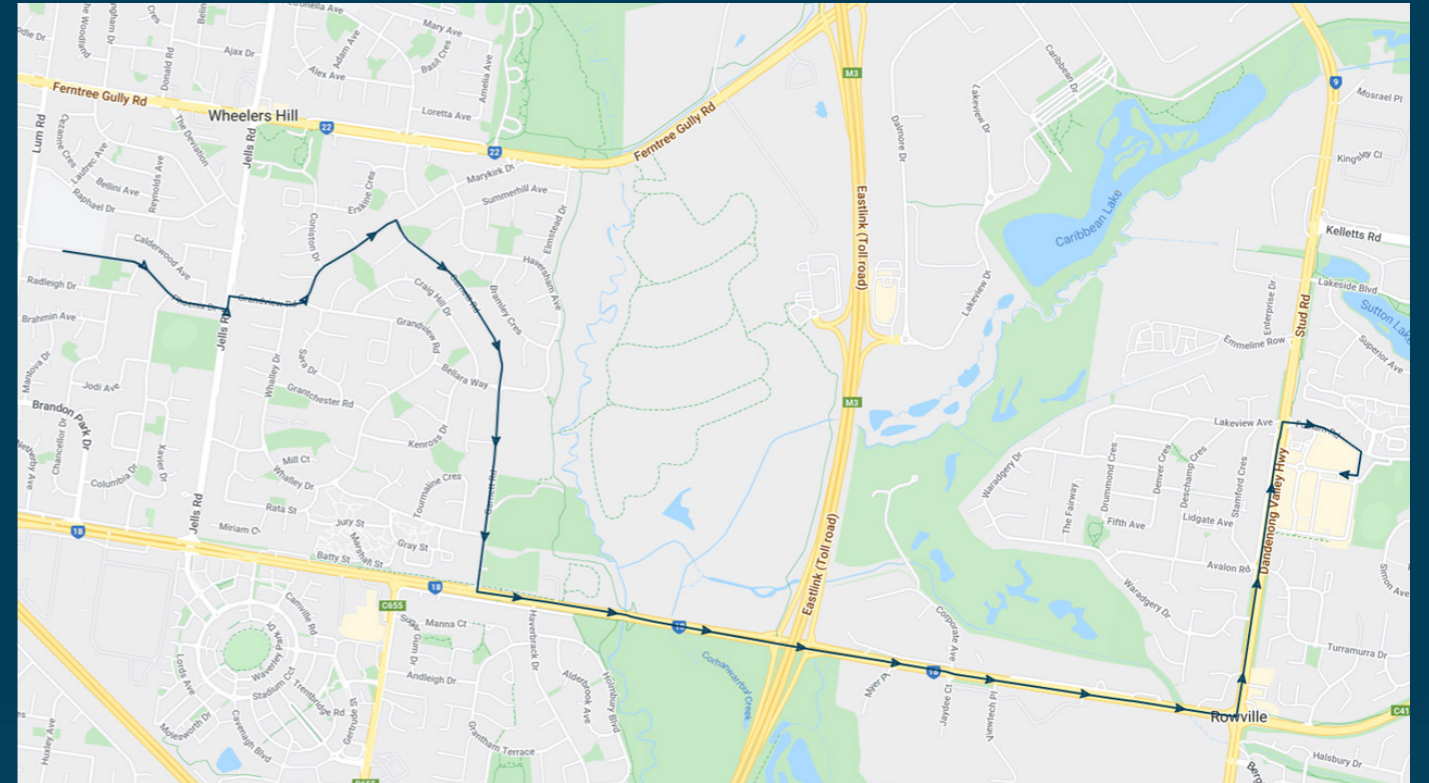

Wheelers Hill Secondary College

Route: 1039 | Afternoon

Stop ID	Stop Name	Time	Stop ID	Stop Name	Time
44644	Wheelers Hill Secondary College	15:10			
1477	Jells Rd/Phoenix Dr	15:11			
1473	Jells Rd/Grandview Rd	15:12			
16795	Wendy Ct/Marykirk Dr	15:13			
16796	Chipping Hill Ct/Marykirk Dr	15:13			
16797	Marykirk Dr/Garnett Rd	15:14			
16798	Bladen St/Garnett Rd	15:14			
16799	76 Garnett Rd	15:15			
16800	Tanya Pl/Garnett Rd	15:16			
1467	Wellington Rd/Garnett Rd	15:17			
11556	Haverbrack Dr/Wellington Rd	15:18			
11557	Eastlink/Wellington Rd	15:21			
11558	Corporate Ave/Wellington Rd	15:23			
11559	Viewtech Pl/Wellington Rd	15:24			
11560	Stud Rd/Wellington Rd	15:25			
15148	Avalon Rd/Stud Rd	15:27			
21316	Stud Park SC - Bay 3	15:30			

Wheelers Hill Secondary College

Route: 1039 | Afternoon