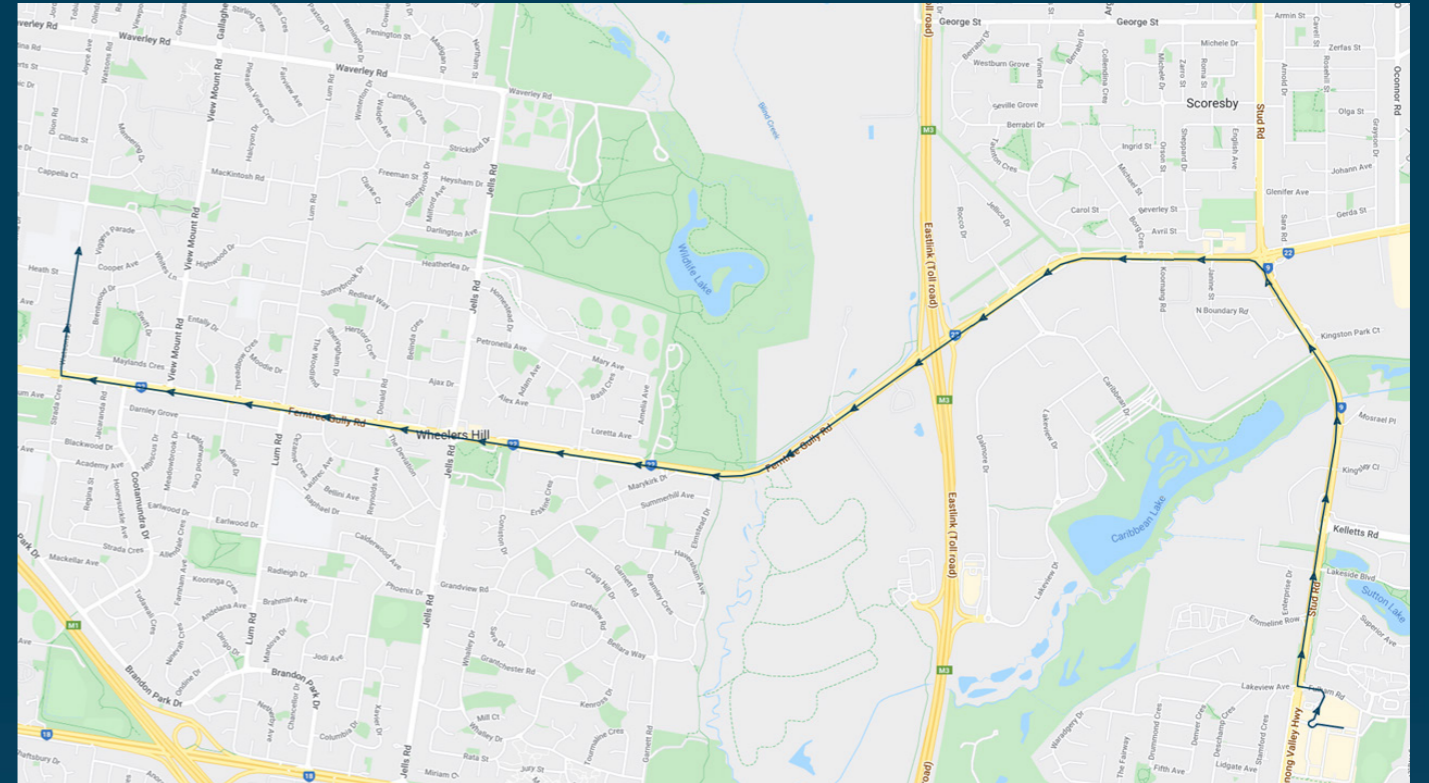

Wheelers Hill Secondary College

Route: 1031/2 | Morning

Stop ID	Stop Name	Time	Stop ID	Stop Name	Time
21316	Stud Park SC - Bay 3	08:05			
15149	Stud Park SC/Stud Rd	08:06			
15150	Lakeside Bvd/Stud Rd	08:08			
15151	Kelletts Rd/Stud	08:09			
15152	Kingsley Cl/Stud Rd	08:10			
15153	Centre Rd/Stud Rd	08:12			
13021	Stud Rd/Ferntree Gully Rd	08:13			
13022	Koornang Rd/Ferntree Gully Rd	08:15			
13023	Caribbean Gardens/Ferntree Gully Rd	08:15			
13024	Caribbean Dr/Ferntree Gully Rd	08:17			
41076	East Link/Ferntree Gully Rd	08:19			
13025	Chesterfield Farm/Ferntree Gully Rd	08:20			
13026	Elmstead Dr/Ferntree Gully Rd	08:23			
13027	Palmerston Cres/Ferntree Gully Rd	08:25			
13028	Jells Rd/Ferntree Gully Rd	08:27			
13029	Sheringham Dr/Ferntree Gully Rd	08:28			
13030	Lum Rd/Ferntree Gully Rd	08:30			
13031	Ainslie Dr/Ferntree Gully Rd	08:31			
13032	View Mount Rd/Ferntree Gully Rd	08:33			
1844	Cootamundra Dr/Ferntree Gully Rd	08:35			
15759	Brentwood Dr/Watsons Rd	08:37			
15761	Hampstead Cres/Watsons Rd	08:38			
16070	Brentwood Sec Col/Watsons Rd	08:40			

Times listed are estimated times only, it is advised to arrive at your stop earlier than the listed time to avoid missing your bus.

You can also download the Ventura Tracker app to view real time bus locations of all services

Wheelers Hill Secondary College

Route: 1031/2 | Morning