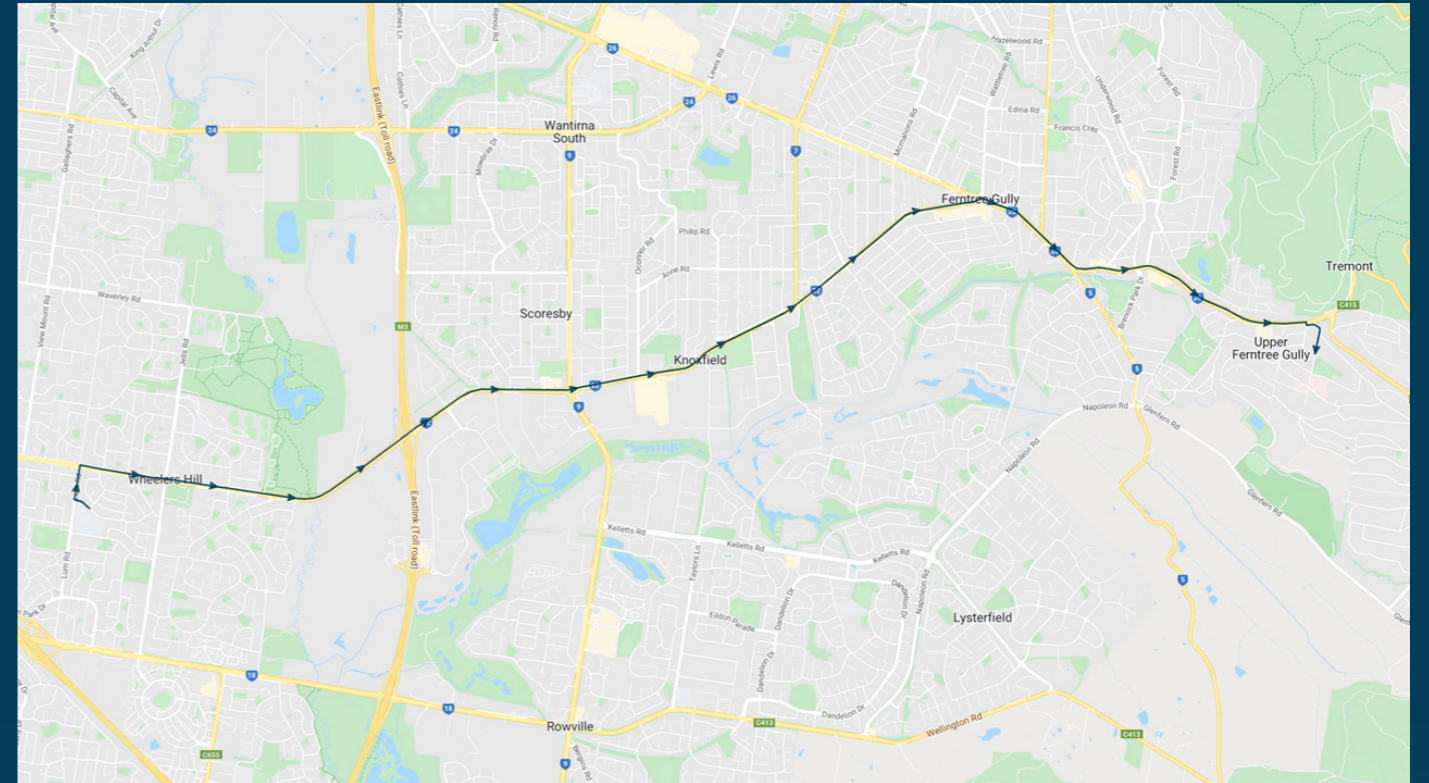

Wheeler's Hill Secondary College

Route: 2657 | Afternoon

Stop ID	Stop Name	Time	Stop ID	Stop Name	Time
44643	Wheeler's Hill Secondary College	15:05			
14423	Ferntree Gully Rd/(after) Stud Rd	15:16			
14422	O'Connor Rd/Ferntree Gully Rd	15:17			
14421	Harley St/Ferntree Gully Rd	15:18			
14420	Kathryn Rd/Ferntree Gully Rd	15:19			
14419	Lloyd St/Ferntree Gully Rd	15:20			
14418	Scoresby Rd/Ferntree Gully Rd	15:21			
12789	Dairy Lane/Ferntree Gully Rd	15:21			
14416	Cambden Park Pde/Ferntree Gully Rd	15:22			
14415	Aitken Ct/Ferntree Gully Rd	15:23			
14414	Mountain Gate SC/Ferntree Gully Rd	15:25			
8271	Oaklands Ave/Burwood Hwy	15:26			
8273	Westley St/Burwood Hwy	15:26			
16065	Dorset Rd/Burwood Hwy	15:27			
8274	Austin St/Burwood Hwy	15:27			
8275	Newton St/Burwood Hwy	15:28			
8276	Station St/Burwood Hwy	15:29			
8277	Forest Rd/Burwood Hwy	15:30			
8278	Acacia Rd/Burwood Hwy	15:31			
8279	Hilltop Rd/Burwood Hwy	15:32			
8723	Upper Ferntree Gully PS/Talaskia Rd	15:35			

Times listed are estimated times only, it is advised to arrive at your stop earlier than the listed time to avoid missing your bus.

You can also download the Ventura Tracker app to view real time bus locations of all services

Wheeler's Hill Secondary College

Route: 2657 | Afternoon