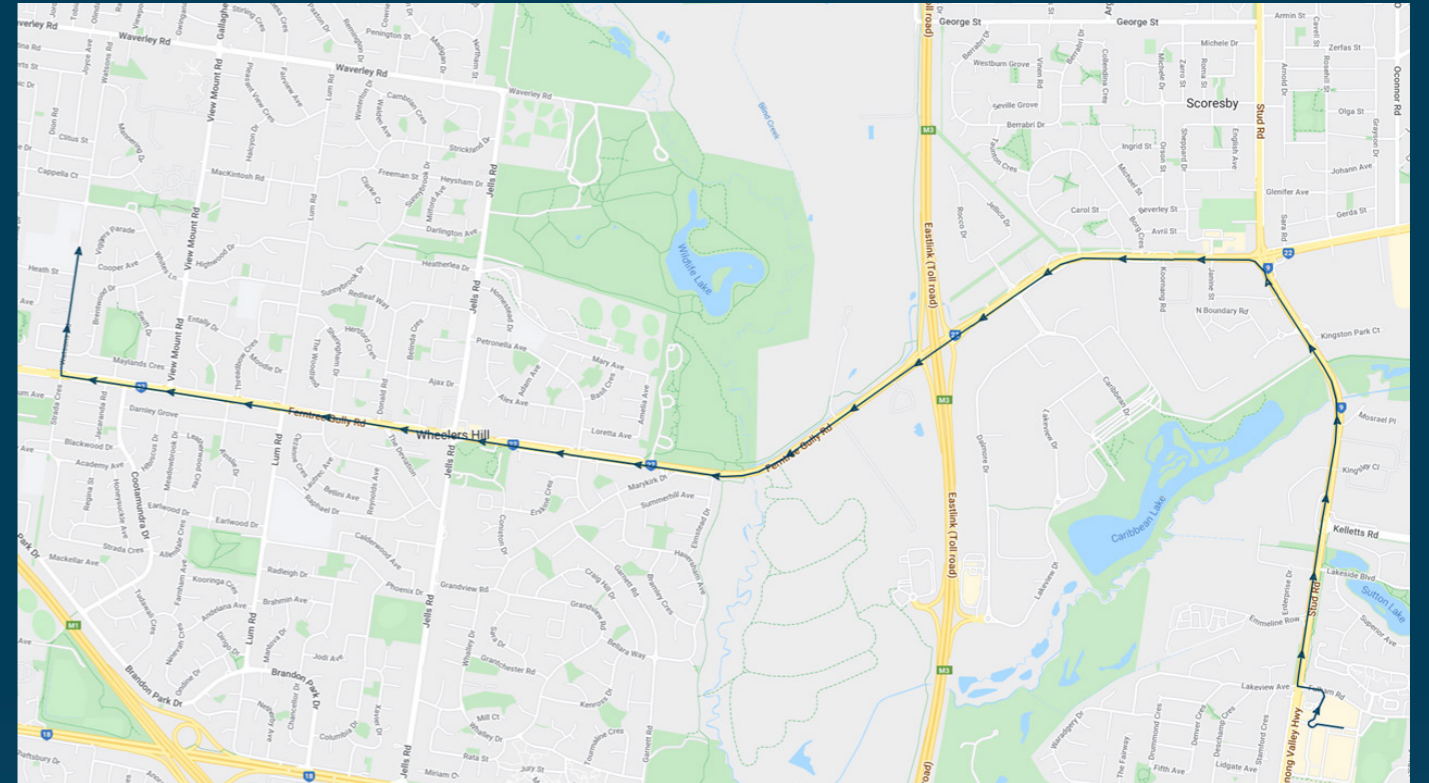

Wheeler's Hill Secondary College

Route: 1031/1 | Morning

Stop ID	Stop Name	Time	Stop ID	Stop Name	Time
21316	Stud Park SC - Bay 3	08:05			
15149	Stud Park SC/Stud Rd	08:06			
15150	Lakeside Bvd/Stud Rd	08:08			
15151	Kelletts Rd/Stud	08:09			
15152	Kingsley Cl/Stud Rd	08:10			
15153	Centre Rd/Stud Rd	08:12			
13021	Stud Rd/Ferntree Gully Rd	08:13			
13022	Koornang Rd/Ferntree Gully Rd	08:15			
13023	Caribbean Gardens/Ferntree Gully Rd	08:15			
13024	Caribbean Dr/Ferntree Gully Rd	08:17			
41076	East Link/Ferntree Gully Rd	08:19			
13025	Chesterfield Farm/Ferntree Gully Rd	08:20			
13026	Elmstead Dr/Ferntree Gully Rd	08:23			
13027	Palmerston Cres/Ferntree Gully Rd	08:25			
13028	Jells Rd/Ferntree Gully Rd	08:27			
13029	Sheringham Dr/Ferntree Gully Rd	08:28			
13030	Lum Rd/Ferntree Gully Rd	08:30			
13031	Ainslie Dr/Ferntree Gully Rd	08:31			
13032	View Mount Rd/Ferntree Gully Rd	08:32			
1844	Cootamundra Dr/Ferntree Gully Rd	08:33			
15759	Brentwood Dr/Watsons Rd	08:34			
15761	Hampstead Cres/Watsons Rd	08:34			
16070	Brentwood Sec Col/Watsons Rd	08:35			

Times listed are estimated times only, it is advised to arrive at your stop earlier than the listed time to avoid missing your bus.

You can also download the Ventura Tracker app to view real time bus locations of all services

Wheeler's Hill Secondary College

Route: 1031/1 | Morning