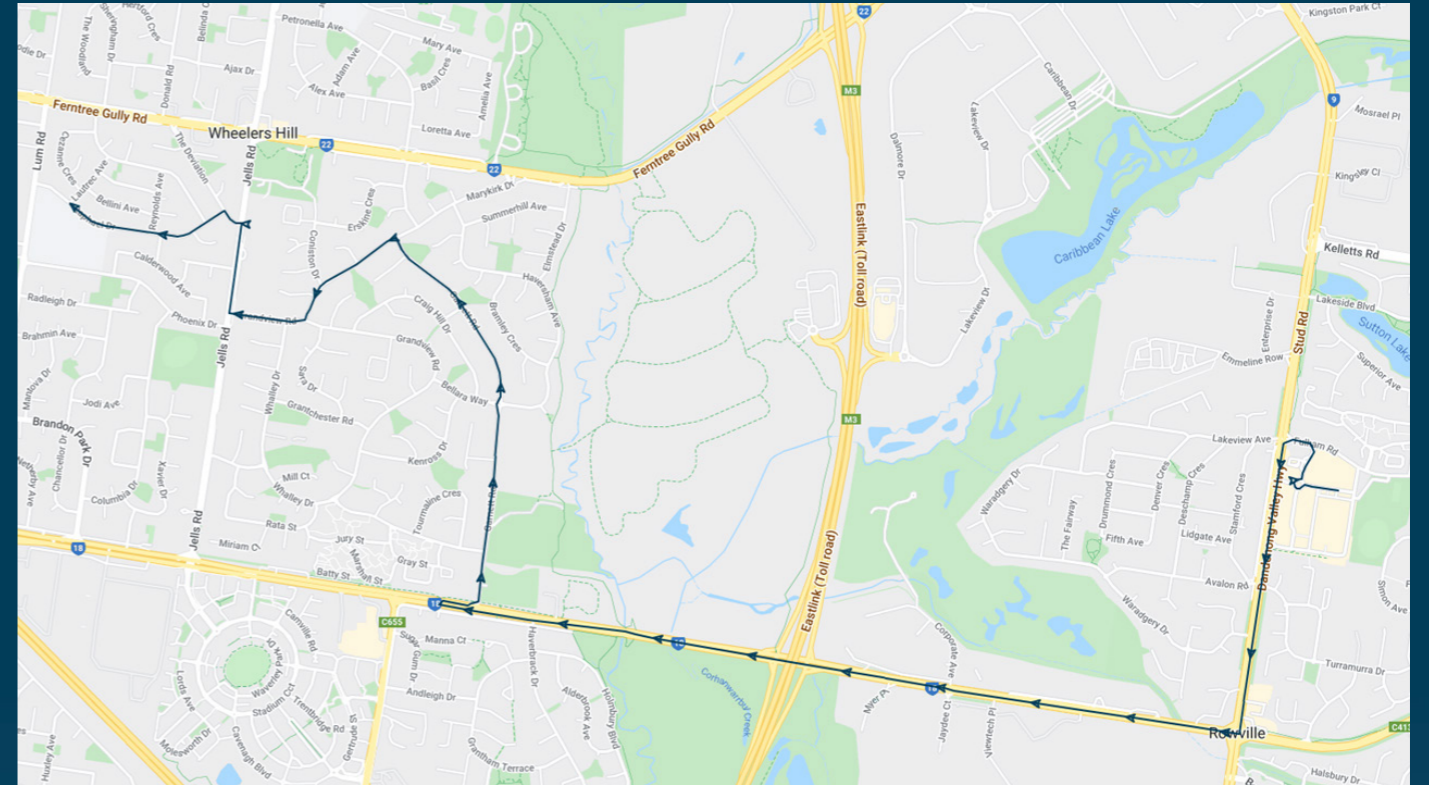

Whealers Hill Secondary College

Route: 1097 | Morning

Stop ID	Stop Name	Time	Stop ID	Stop Name	Time
21316	Stud Park SC - Bay 3	08:05			
14177	Stud Park SC/Stud Rd	08:06			
14176	Turrumurra Dr/Stud Rd	08:08			
16505	Stud Rd/Wellington Rd	08:11			
16506	Viewtech Pl/Wellington Rd	08:13			
16507	Jaydee Ct/Wellington Rd	08:15			
16508	Eastlink/Wellington Rd	08:17			
2351	Haverbrack Dr/Wellington Rd	08:21			
11176	Whalley Dr/Garnett Rd	08:22			
11175	Tanya Pl/Garnett Rd	08:24			
11174	65 Garnett Rd	08:25			
11173	Bladen St/Garnett Rd	08:26			
11172	Harlingford Ct/Garnett Rd	08:27			
11171	Chipping Hill Ct/Marykirk Dr	08:28			
11170	Coniston Dr/Marykirk Dr	08:29			
12151	Jells Rd/Grandview Rd	08:30			
1474	Bruford Ave/Jells Rd	08:31			
44643	Whealers Hill Secondary College	08:35			

Whealers Hill Secondary College

Route: 1097 | Morning