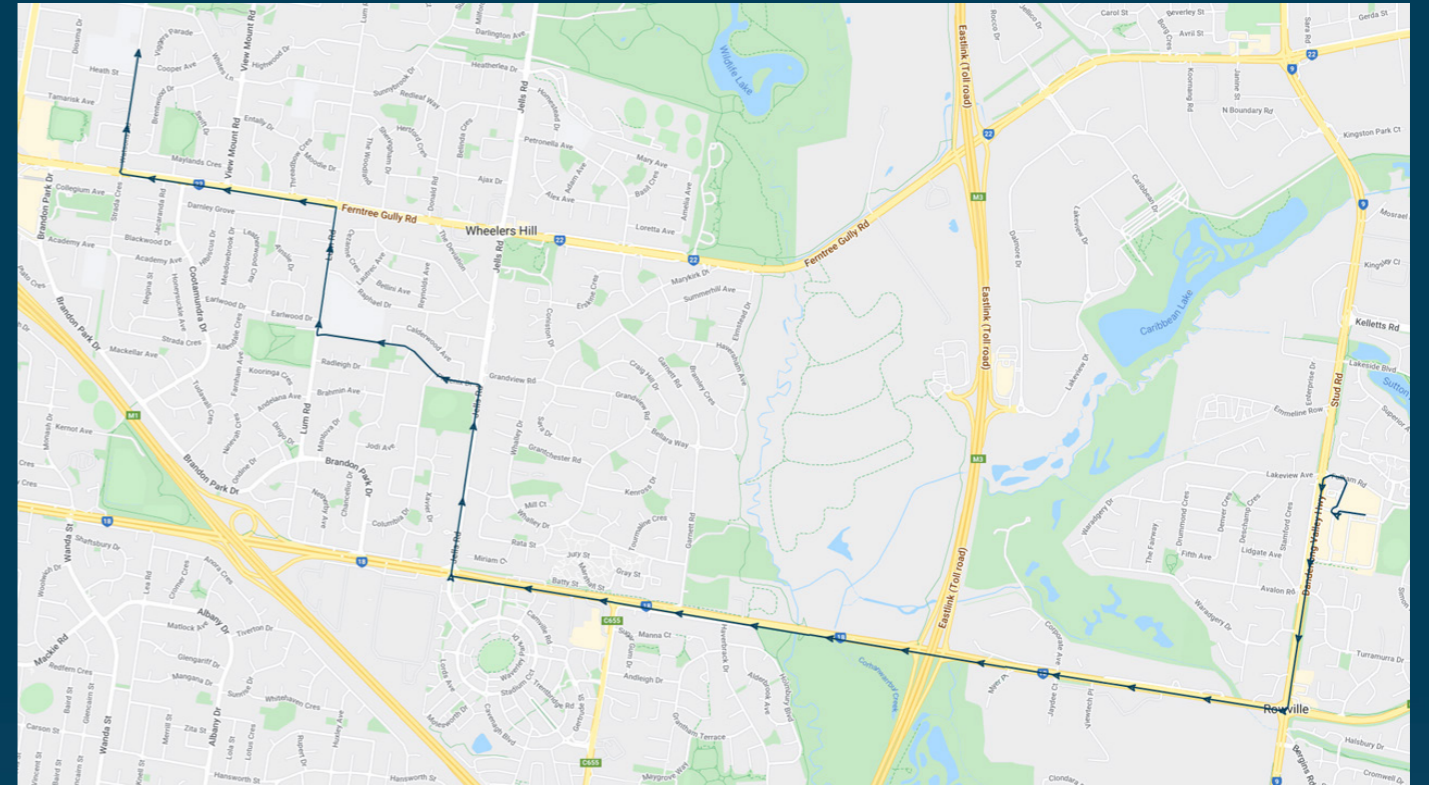

Wheelers Hill Secondary College

Route: 1095 | Morning

Stop ID	Stop Name	Time	Stop ID	Stop Name	Time
21316	Stud Park SC - Bay 3	08:05			
14177	Stud Park SC/Stud Rd	08:06			
14176	Turrumurra Dr/Stud Rd	08:08			
16505	Stud Rd/Wellington Rd	08:11			
16506	Viewtech Pl/Wellington Rd	08:12			
16507	Jaydee Ct/Wellington Rd	08:14			
16508	Eastlink/Wellington Rd	08:17			
2351	Haverbrack Dr/Wellington Rd	08:20			
2352	Jacksons Rd/Wellington Rd	08:22			
12154	Calderwood Ave/Phoenix Dr	08:28			
13030	Lum Rd/Ferntree Gully Rd	08:34			
13031	Ainslie Dr/Ferntree Gully Rd	08:34			
13032	View Mount Rd/Ferntree Gully Rd	08:35			
16070	Brentwood Sec Col/Watsons Rd	08:40			

Wheelers Hill Secondary College

Route: 1095 | Morning