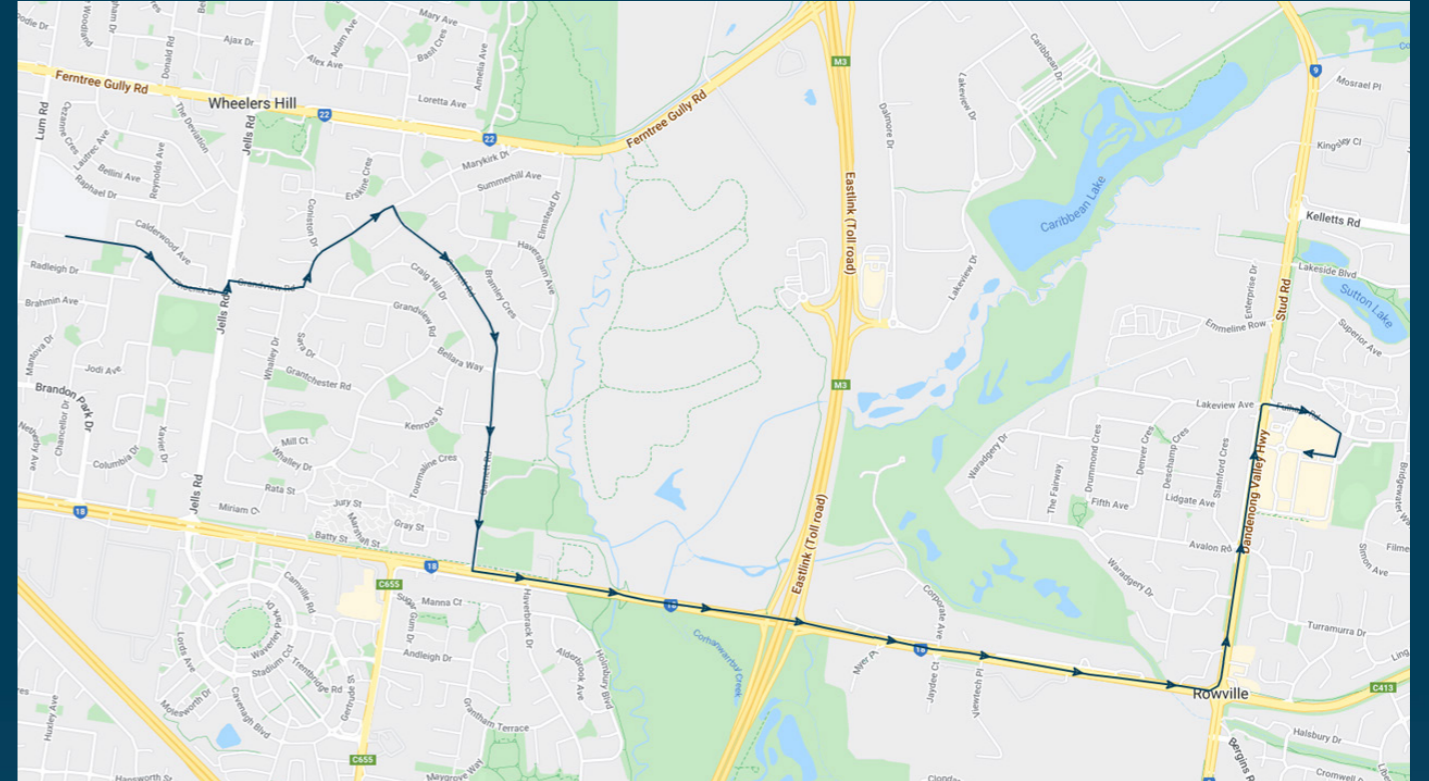

Whealers Hill Secondary College

Route: 1098 | Afternoon

Stop ID	Stop Name	Time	Stop ID	Stop Name	Time
44644	Whealers Hill Secondary College	15:10			
1477	Jells Rd/Phoenix Dr	15:12			
1473	Jells Rd/Grandview Rd	15:12			
16795	Wendy Ct/Marykirk Dr	15:13			
16796	Chipping Hill Ct/Marykirk Dr	15:14			
16797	Marykirk Dr/Garnett Rd	15:15			
16798	Bladen St/Garnett Rd	15:16			
16799	76 Garnett Rd	15:17			
16800	Tanya Pl/Garnett Rd	15:18			
1467	Wellington Rd/Garnett Rd	15:19			
11556	Haverbrack Dr/Wellington Rd	15:20			
11557	Eastlink/Wellington Rd	15:24			
11558	Corporate Ave/Wellington Rd	15:26			
11559	Viewtech Pl/Wellington Rd	15:27			
11560	Stud Rd/Wellington Rd	15:29			
15148	Avalon Rd/Stud Rd	15:31			
21314	Stud Park SC - Bay 1	15:35			

Whealers Hill Secondary College

Route: 1098 | Afternoon