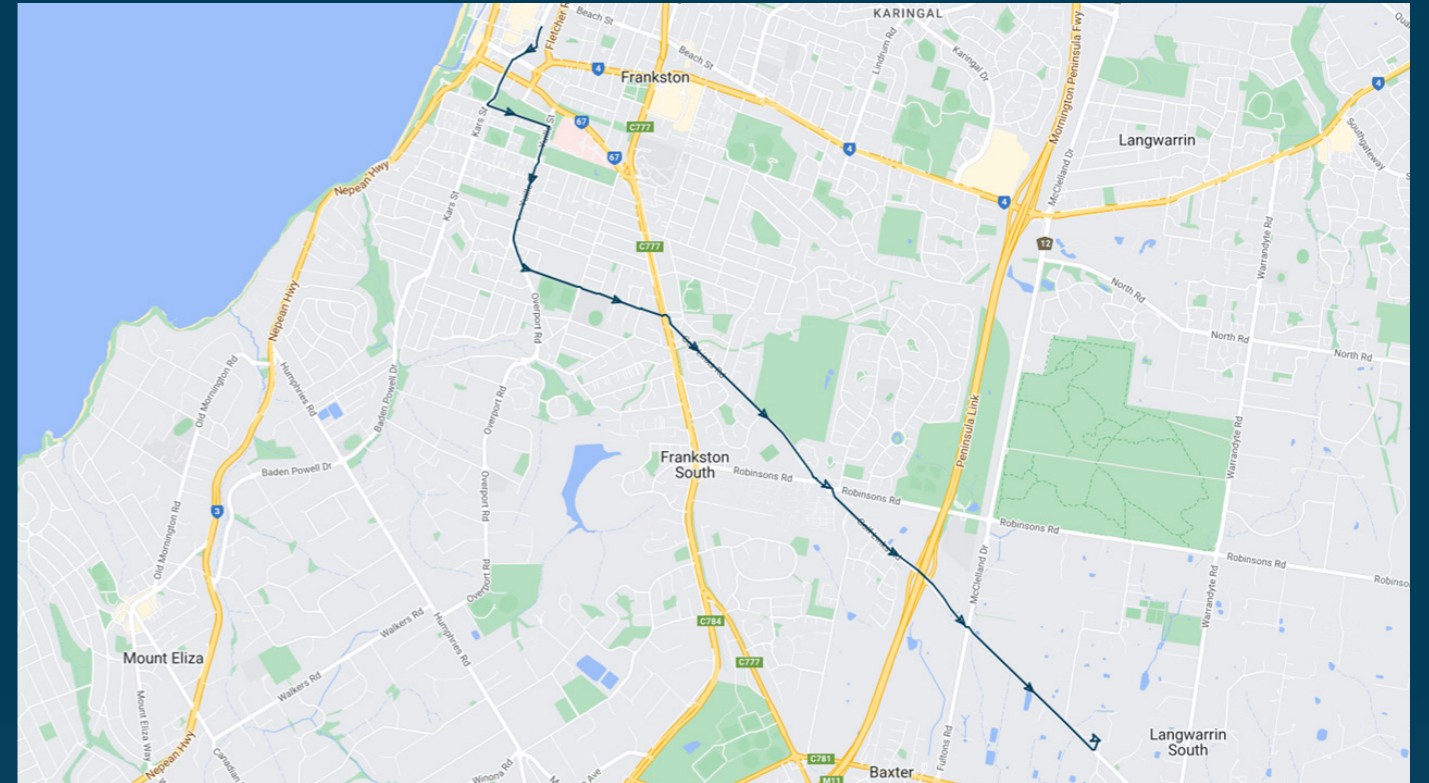

You can also download the Ventura Tracker app to view real time bus locations of all services

Woodleigh School

Route: 1303 | Morning

Stop ID	Stop Name	Time	Stop ID	Stop Name	Time
21212	Frankston Station	08:20			
13784	Plowman Place	08:22			
13327	Beauty Park	08:23			
13328	Frankston Tennis Club	08:24			
13329	Denbigh Street	08:25			
13330	Frome Avenue	08:26			
13331	Frankston South Post Office	08:26			
11130	Helvetia Court	08:30			
11129	Frankston-Flinders Road	08:32			
11137	McMurtry Way	08:33			
11139	Frankston Golf Club	08:33			
11140	Frankston Golf Club	08:34			
44516	Mount Erin Secondary College	08:35			
14350	Mount Erin College	08:35			
44465	Woodleigh School	08:40			

Woodleigh School

Route: 1303 | Morning

TURN DIRECTIONS

Via Young Street, left High Street, right Yuille Street, Overport Road, left Towerhill Road, right Golf Links Road

To view our list of live tracked services, visit www.venturabus.com.au

Times listed are estimated times only, it is advised to arrive at your stop earlier than the listed time to avoid missing your bus.

You can also download the Ventura Tracker app to view real time bus locations of all services

You can also download the Ventura Tracker app to view real time bus locations of all services

Woodleigh School

Route: 2461 | Morning

Stop ID	Stop Name	Time	Stop ID	Stop Name	Time
23448	Ross Street	08:00			
23447	Barkly Street	08:01			
23010	Barkly Street Bus Interchange	08:01			
21553	Murray Street	08:01			
21551	Bath Street	08:02			
21549	Herbert Street	08:02			
21547	Beleura Hill Road	08:02			
21545	Amelia Avenue	08:03			
11280	Nepean Highway	08:04			
13602	McLaurin Drive	08:25			
40280	Crofters Hill Way	08:26			
13603	Pottery Road	08:27			
13604	Bungower Road	08:28			
13605	Jones Road	08:29			
13606	Frankston-Flinders Road	08:30			
40274	Somerville Station	08:32			
44465	Woodleigh School	08:38			