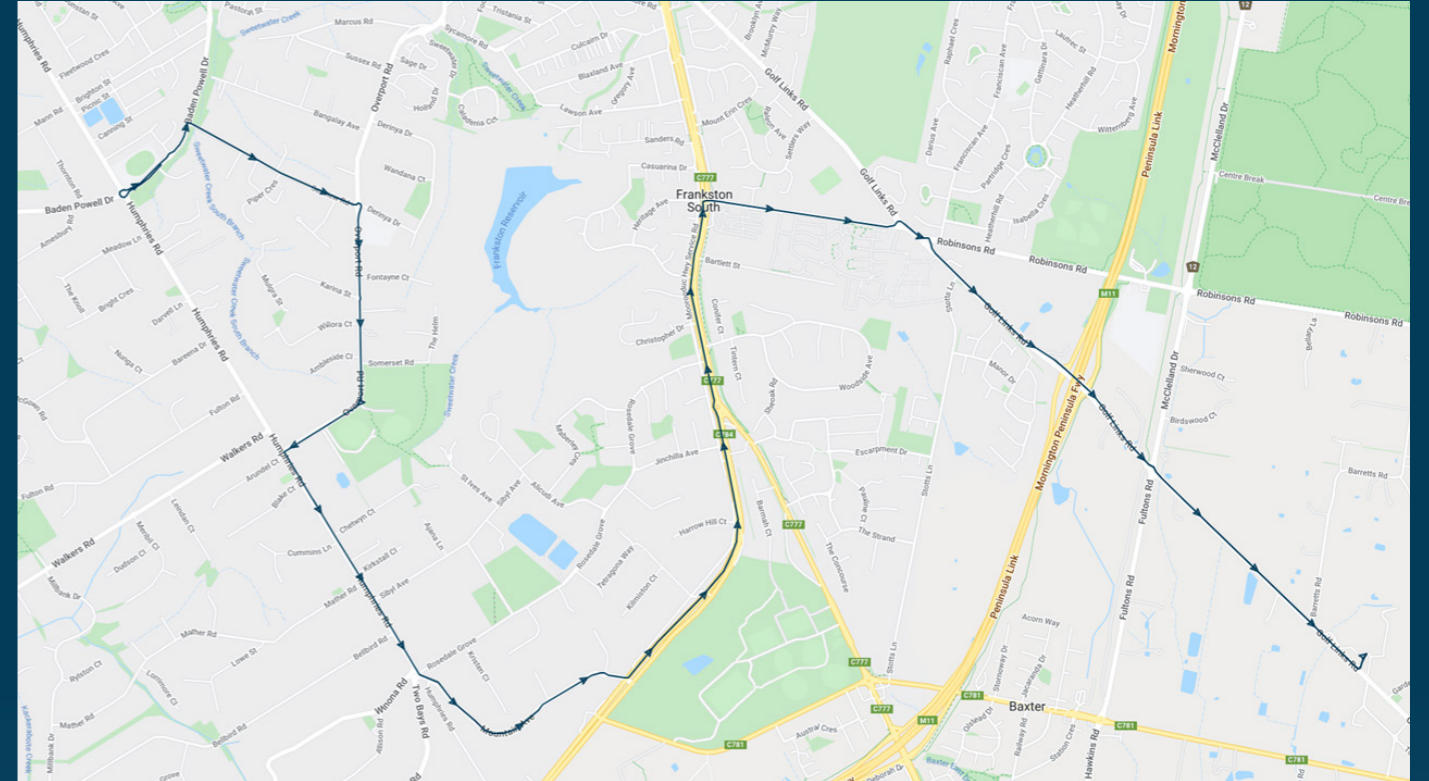

To view our list of live tracked services, visit www.venturabus.com.au

Times listed are estimated times only, it is advised to arrive at your stop earlier than the listed time to avoid missing your bus.

You can also download the Ventura Tracker app to view real time bus locations of all services

Woodleigh School

Route: 1302 | Morning

Stop ID	Stop Name	Time	Stop ID	Stop Name	Time
46620	Parkland Close	08:09			
13341	Karina Street	08:15			
13342	Ambleside Close	08:16			
13343	Humphries Road	08:16			
13344	Humphries Road	08:18			
13345	Blake Court	08:18			
13347	Kirkstall Close	08:20			
13348	Sibyl Avenue	08:21			
13355	Rosedale Gr	08:28			
13615	Robinsons Road	08:29			
44465	Woodleigh School	08:43			

Woodleigh School

Route: 1302 | Morning

TURN DIRECTIONS

Via Baden Powell Drive, right Seaview Road, right Overport Road, left Humphries Road, left Mountain Avenue, left Moorooduc Highway, right Frankston-Flinders Road, right Robinsons Road, right Golf Links Road

Woodleigh School

Route: 1303 | Morning

TURN DIRECTIONS

Via Young Street, left High Street, right Yuille Street, Overport Road, left Towerhill Road, right Golf Links Road

To view our list of live tracked services, visit www.venturabus.com.au