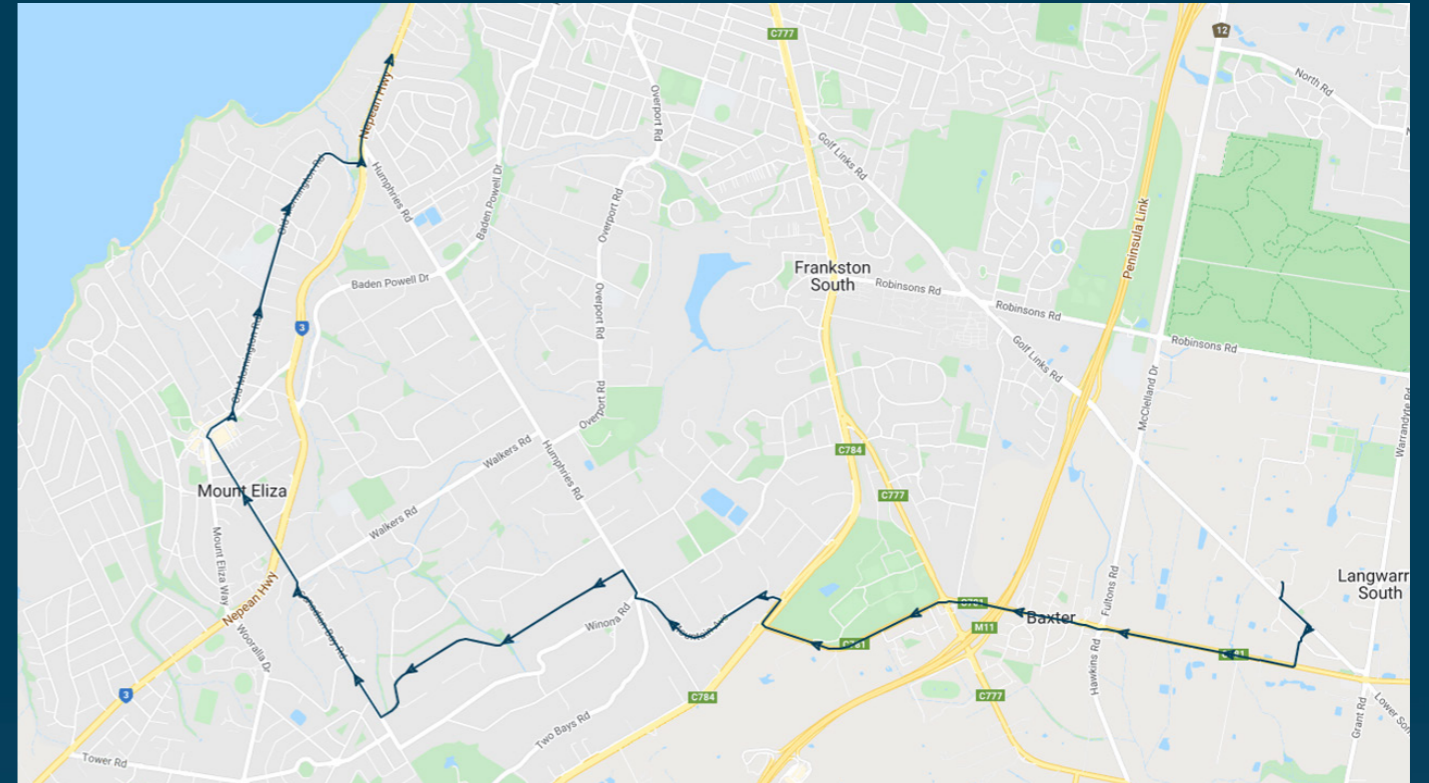

You can also download the Ventura Tracker app to view real time bus locations of all services

Woodleigh School

Route: 1304 | Afternoon

Stop ID	Stop Name	Time	Stop ID	Stop Name	Time
44465	Woodleigh School	16:00			
44515	Frankston High School	16:03			
12004	Baxter Station	16:06			
13337	Holland Dr	16:08			
13338	Bangalay Avenue	16:09			
12005	Olstead Drive	16:11			
11341	Mt Eliza SC	16:16			
13340	Derinya Drive	16:17			
49056	Derinya Primary School	16:18			
13341	Karina Street	16:18			
11340	Barton Drive	16:20			
11339	Old Mornington Road	16:20			
13342	Ambleside Close	16:21			
13343	Humphries Road	16:22			
11338	Toorak College	16:24			
11337	Stephens Road	16:24			
13344	Humphries Road	16:25			
13345	Blake Court	16:25			
11336	Daveys Bay Road	16:28			
13228	Ithaca Road	16:28			
13347	Kirkstall Close	16:31			
13348	Sibyl Avenue	16:31			
11334	Bembridge Avenue	16:35			

Times listed are estimated times only, it is advised to arrive at your stop earlier than the listed time to avoid missing your bus.

You can also download the Ventura Tracker app to view real time bus locations of all services

Woodleigh School

Route: 1304 | Afternoon

TURN DIRECTIONS

Via Golf Links Road, right St Kilda Street, right Baxter-Tooradin Road into Sages Road, right Moorooduc Highway, left Mountain Avenue, right Humphries Road, left Bellbird Road, right Canadian Bay Road, right Mount Eliza Way, left Old Mornington Road, left Nepean Highway

You can also download the Ventura Tracker app to view real time bus locations of all services

Woodleigh School

Route: 1308 | Afternoon

Stop ID	Stop Name	Time	Stop ID	Stop Name	Time
44465	Woodleigh School	15:55			
12600	Robinsons Road	16:07			
12601	Rosedale Gr	16:09			
49052	Mountain Avenue	16:14			
46626	Humphries Avenue	16:18			
13348	Sibyl Avenue	16:19			
13347	Kirkstall Close	16:20			
13345	Blake Court	16:22			
49056	Derinya Primary School	16:26			
49053	Piper Crescent	16:27			
49054	Minimbah Court	16:28			
5052	Parkland Close	16:30			