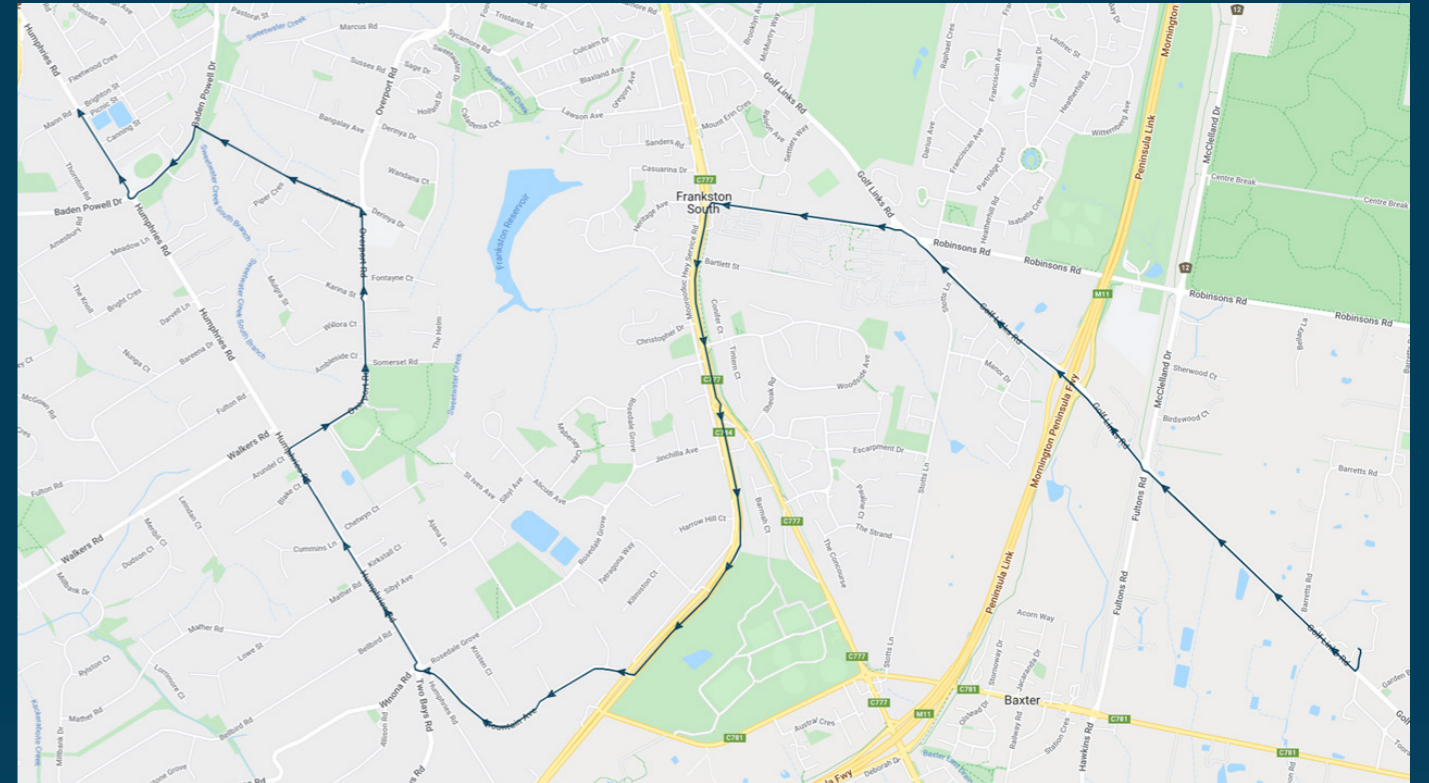

You can also download the Ventura Tracker app to view real time bus locations of all services

Woodleigh School

Route: 1308 | Afternoon

Stop ID	Stop Name	Time	Stop ID	Stop Name	Time
44465	Woodleigh School	15:55			
12600	Robinsons Road	16:07			
12601	Rosedale Gr	16:09			
49052	Mountain Avenue	16:14			
46626	Humphries Avenue	16:18			
13348	Sibyl Avenue	16:19			
13347	Kirkstall Close	16:20			
13345	Blake Court	16:22			
49056	Derinya Primary School	16:26			
49053	Piper Crescent	16:27			
49054	Minimbah Court	16:28			
5052	Parkland Close	16:30			

Woodleigh School

Route: 1308 | Afternoon

TURN DIRECTIONS

Via Golf Links Road, Robinsons Road, left Frankston-Flinders Road, into Moorooduc Highway, left Mountain Avenue, right Humphries Road, right Overport Road, left Seaview Road, left Baden Powell Drive

You can also download the Ventura Tracker app to view real time bus locations of all services

Woodleigh School

Route: 1324 | Afternoon

Stop ID	Stop Name	Time	Stop ID	Stop Name	Time
44465	Woodleigh School	15:55			
11034	Mount Erin College	16:03			
11033	Brooklyn Avenue	16:05			
11032	Frankston-Flinders Road	16:06			
12771	Oakfield Court	16:07			
21215	Frankston Station	16:17			

You can also download the Ventura Tracker app to view real time bus locations of all services

Woodleigh School

Route: 2461 | Afternoon

Stop ID	Stop Name	Time	Stop ID	Stop Name	Time
44465	Woodleigh School	15:55			
40282	Somerville Station	16:01			
13142	Frankston-Flinders Road	16:03			
13143	Jones Road	16:03			
13144	Bungower Road	16:04			
13145	The Vines	16:05			
40281	Crofters Hill Way	16:06			
14762	McLaurin Drive	16:07			
21974	Taranna Street	16:28			
22366	Nepean Highway	16:29			
21544	Amelia Avenue	16:29			
21546	Beleura Hill Road	16:30			
21548	Herbert Street	16:31			
21550	Marchington Avenue	16:31			
21552	Murray Street	16:32			
23011	Barkly Street Bus Interchange	16:32			
23449	Barkly Street	16:32			
22179	Queen Street	16:35			