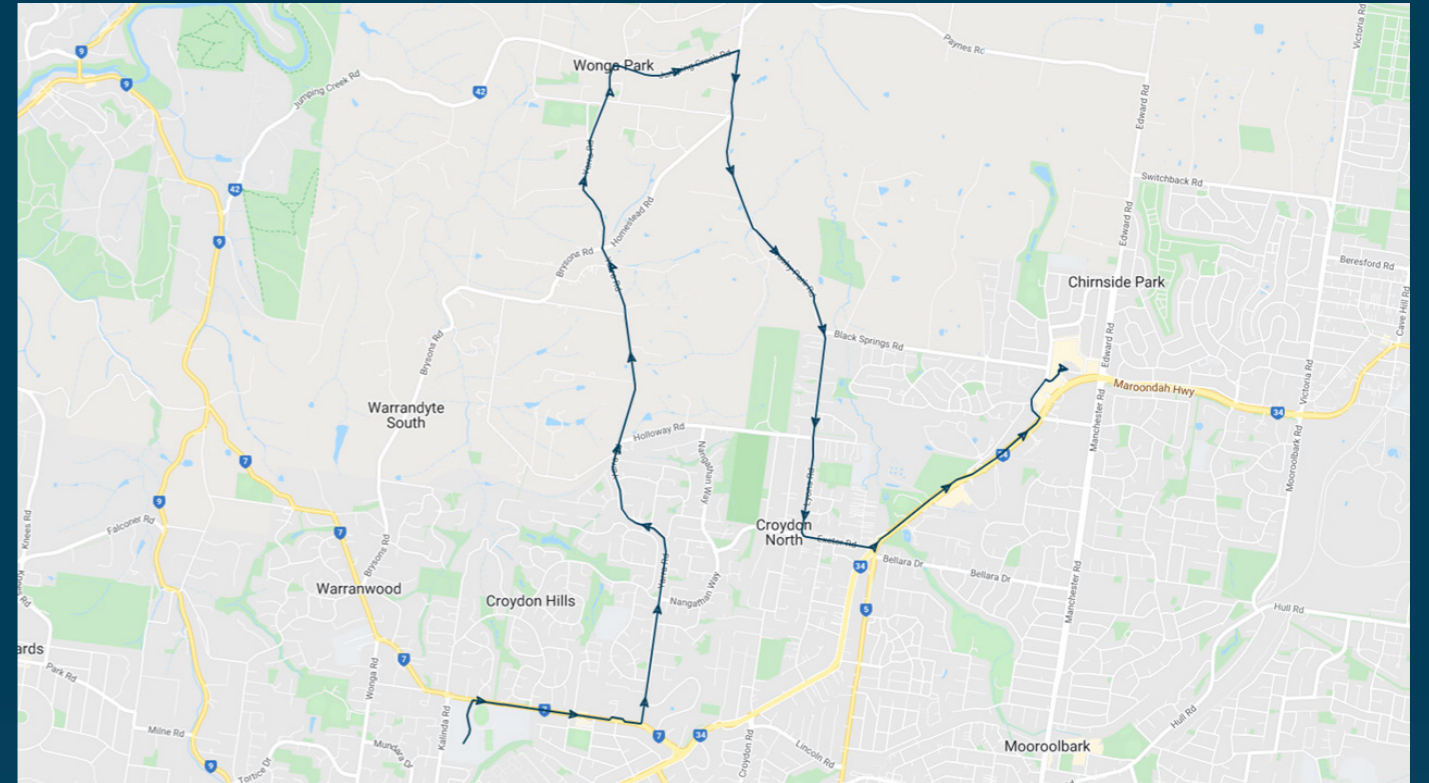

Yarra Valley Grammar School

Route: 2633 | Afternoon

Stop ID	Stop Name	Time	Stop ID	Stop Name	Time
44593	Yarra Valley Grammar School	15:57			
44495	Luther College	16:02			
10161	Luther College/Yarra Rd	16:02			
46239	Campaspe Dr/Yarra Rd	16:03			
46240	James Milne Dr/Yarra Rd	16:04			
12277	Layfield St/Yarra Rd	16:06			
12276	Charles Smith Dr/Yarra Rd	16:07			
12275	Holloway Rd/Yarra Rd	16:08			
12274	285 Yarra Rd	16:10			
12273	St Johns Rd/Yarra Rd	16:11			
12272	Brysons Rd/Yarra Rd	16:12			
12271	Dawes Rd/Yarra Rd	16:13			
12270	Launders Ave/Yarra Rd	16:14			
11449	Dudley Rd/Jumping Creek Rd	16:15			
23190	30 Jumping Creek Rd	16:16			
11448	Jumping Creek Rd/Homestead	16:17			
11447	Toppings Rd/Homestead	16:17			
11446	Harris Rd/Brushy Park Rd	16:18			
12768	Birch Rd/Brushy Park Rd	16:21			
12775	Glenpark Dr/Brushy Park Rd	16:23			
12776	Holloway Rd/Lyons Rd	16:23			
22434	Griff Hunt Reserve/52 Lyons Rd	16:24			
12778	Turkeith Cres/Lyons Rd	16:24			
12779	Exeter Rd/Lyons Rd	16:25			
10187	Exeter Rd/Maroondah Hwy	16:26			
10188	Maroondah Adventure Golf Park	16:28			
10189	Old Melbourne Rd/Maroondah Hwy	16:29			
10190	East Ridge Business Park	16:30			
21299	Chirside Park SC - Bay 4	16:32			

Times listed are estimated times only, it is advised to arrive at your stop earlier than the listed time to avoid missing your bus.

You can also download the Ventura Tracker app to view real time bus locations of all services

Yarra Valley Grammar School

Route: 2633 | Afternoon