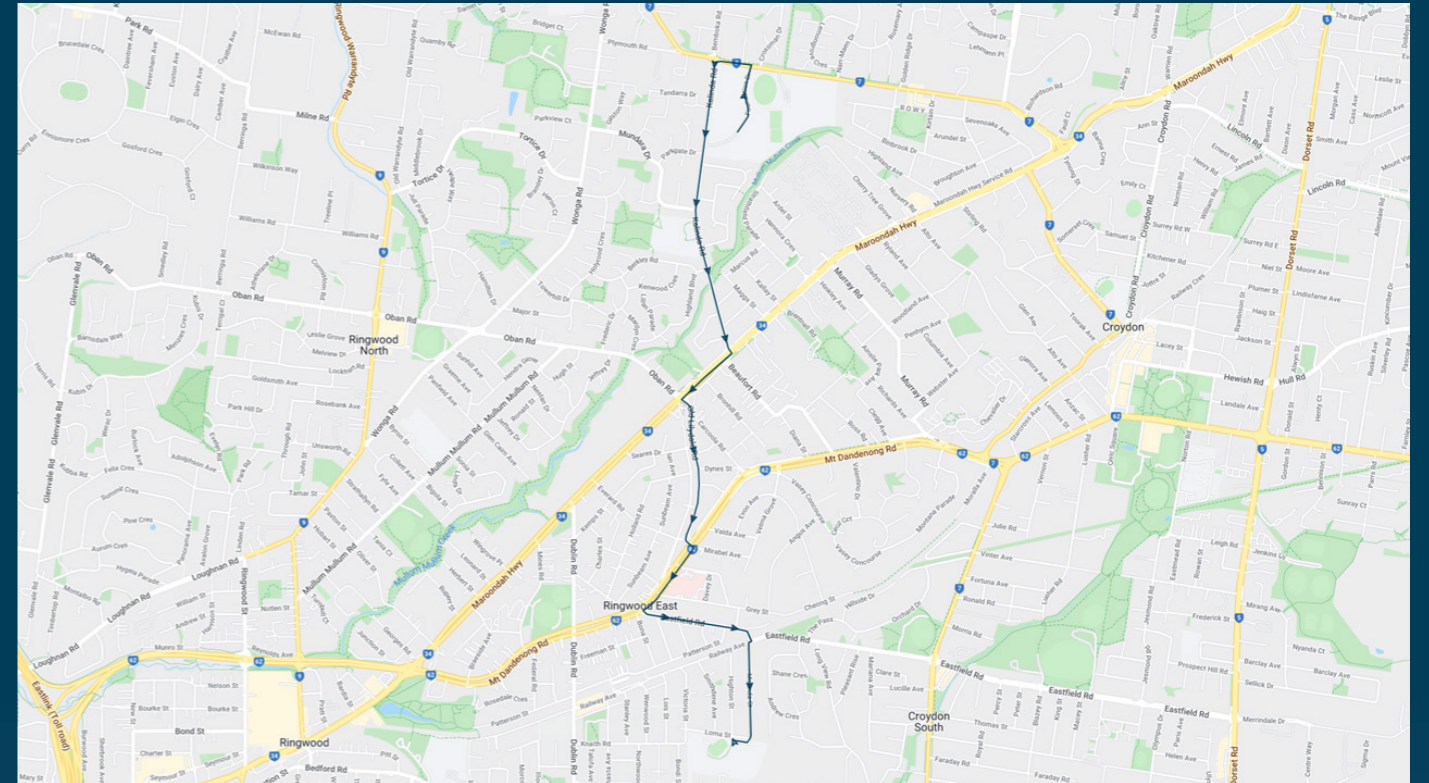

Yarra Valley Grammar School

Route: 2603 | Afternoon

TURN DIRECTIONS

Depart Tintern Grammar via Highton St, (R) Railway Ave, (L) Eastfield Rd, (R) Mt Dandenong Rd, (L) Diana St, (L) Beaufort Rd, (R) Maroondah Hwy, (L) Kalinda Rd, (R) Foundation Dr, (R) Plymouth Rd, (L) Luther College, (L) Plymouth Rd, (L) Yarra Rd, (R) Homestead Rd, (R) Brushy Park Rd, (Become) Lyons Rd, (L) Exeter Rd, (L) Maroondah Hwy, (L) Chirnside SC

To view our list of live tracked services, visit www.venturabus.com.au

Yarra Valley Grammar School

Route: 2623 | Afternoon

| Stop ID | Stop Name | Time | Stop ID | Stop Name | Time |
|---------|------------------------------|-------|---------|-----------|------|
| 44593 | Yarra Valley Grammar School | 16:10 | | | |
| 8756 | Chesney Dr/Kalinda Rd | 16:13 | | | |
| 8755 | 26 Kalinda Rd | 16:13 | | | |
| 8754 | Maroondah Hwy/Kalinda Rd | 16:14 | | | |
| 8638 | Burnt Bridge Shopping Centre | 16:14 | | | |
| 8446 | Tintern Grammar | 16:20 | | | |

Yarra Valley Grammar School

Route: 2623 | Afternoon

TURN DIRECTIONS

Depart Yarra Valley Grammar School via Foundation Drive, left Plymouth Road, left Kalinda Road, right Maroondah Highway, left Old Lilydale Road, right Mt Dandenong Road, left Eastfield Road, right Railway Avenue, left Morinda Street, right Loma Street to Tintern Grammar