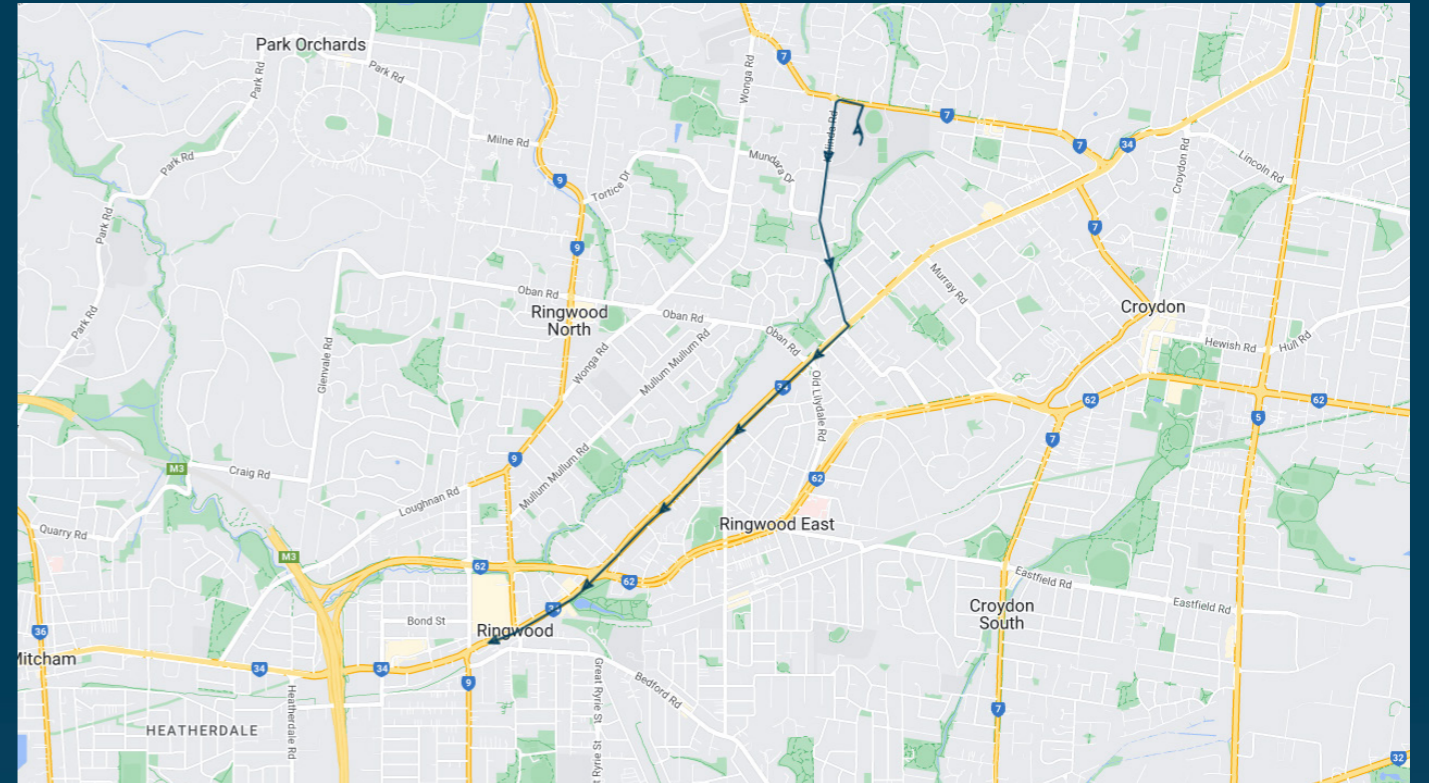

Yarra Valley Grammar School

Route: 2595 | Morning

TURN DIRECTIONS

Depart Lilydale Station via William St E, left Main St, right Cave Hill Rd, left Beresford Rd, left Victoria Rd, right Maroondah Hwy, right Exeter Rd, right Lyons Rd, Into Brushy Park Rd, left Jumping Creek Rd, left Yarra Rd, right Plymouth Rd, left Kalinda Rd, right Mundara Dr, right Wonga Rd to Rudolph Steiner School.

Yarra Valley Grammar School

Route: 3422 | Morning

TURN DIRECTIONS

Via Mt Dandenong Tourist Road, left Canterbury Road, right Mt Dandenong Road, right Dorset Road, left Lincoln Road, right Croydon Road, left Maroondah Highway, right Kalinda Road, right Plymouth Road

To view our list of live tracked services, visit www.venturabus.com.au

Yarra Valley Grammar School

Route: 2562 | Afternoon

| Stop ID | Stop Name | Time | Stop ID | Stop Name | Time |
|---------|--------------------------------|-------|---------|-----------|------|
| 44593 | Yarra Valley Grammar School | 15:42 | | | |
| 8756 | Chesney Dr/Kalinda Rd | 15:46 | | | |
| 8755 | 26 Kalinda Rd | 15:46 | | | |
| 8754 | Maroondah Hwy/Kalinda Rd | 15:47 | | | |
| 8638 | Burnt Bridge Shopping Centre | 15:48 | | | |
| 8784 | Oban Rd/Maroondah Hwy | 15:49 | | | |
| 8783 | Seares Dr/Maroondah Hwy | 15:50 | | | |
| 8782 | Everard Rd/Maroondah Hwy | 15:50 | | | |
| 8781 | Mines Rd/Maroondah Hwy | 15:51 | | | |
| 8780 | Braeside Ave/Maroondah Hwy | 15:53 | | | |
| 8779 | Mt. Dandenong Rd/Maroondah Hwy | 15:54 | | | |
| 8778 | Larissa Ave/Maroondah Hwy | 15:55 | | | |
| 21318 | Ringwood Station | 15:57 | | | |

Yarra Valley Grammar School

Route: 2562 | Afternoon

TURN DIRECTIONS

Depart Yarra Valley Grammar School via Foundation Drive, left Plymouth Road, left Kalinda Road, right Maroondah Highway to Ringwood Station.