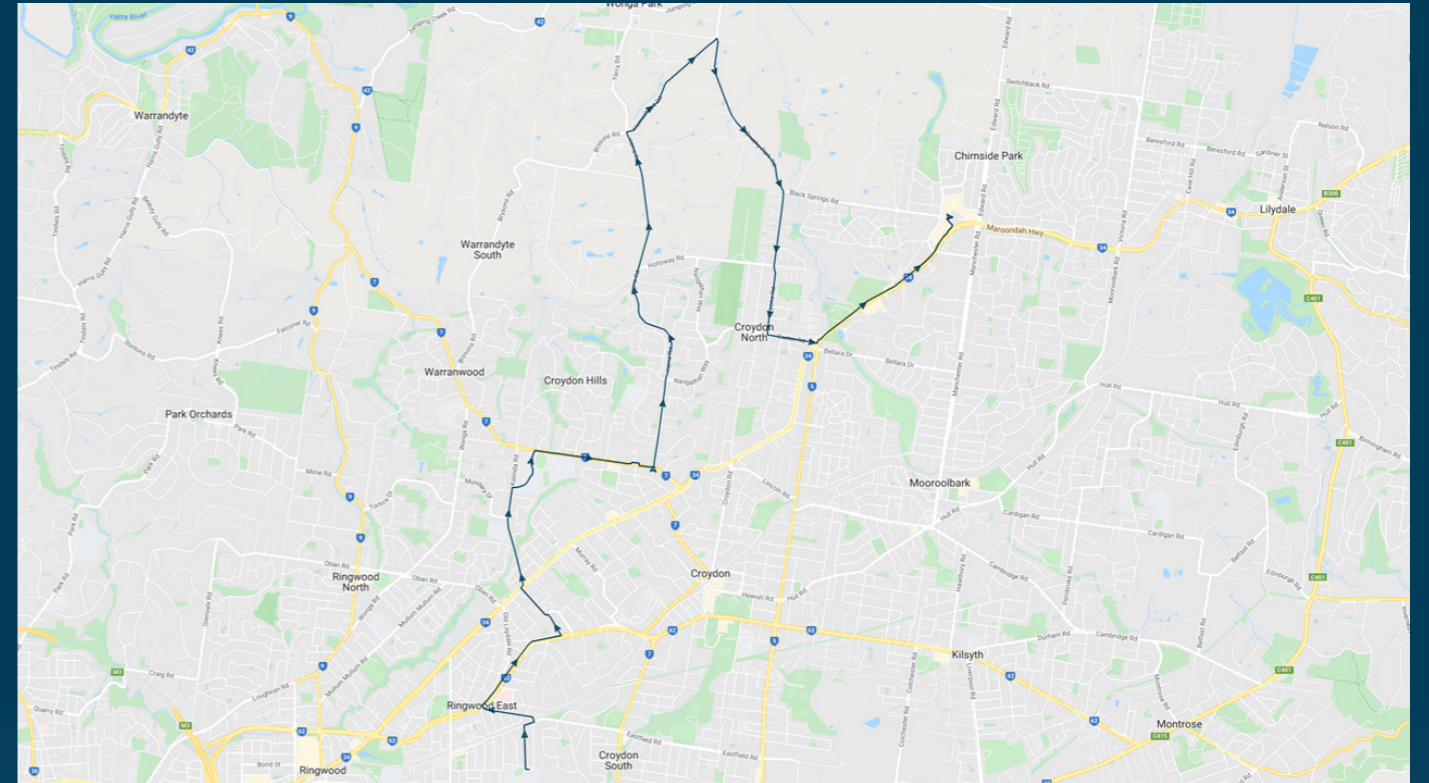

Yarra Valley Grammar School

Route: 2603 | Afternoon

Stop ID	Stop Name	Time	Stop ID	Stop Name	Time
8446	Tintern Grammar	15:45			
44593	Yarra Valley Grammar School	16:00			
44495	Luther College	16:05			
10161	Luther College/Yarra Rd	16:05			
46239	Campaspe Dr/Yarra Rd	16:05			
46240	James Milne Dr/Yarra Rd	16:05			
12277	Layfield St/Yarra Rd	16:05			
12276	Charles Smith Dr/Yarra Rd	16:05			
12275	Holloway Rd/Yarra Rd	16:05			
12274	285 Yarra Rd	16:06			
12273	St Johns Rd/Yarra Rd	16:06			
11446	Harris Rd/Brushy Park Rd	16:07			
12768	Birch Rd/Brushy Park Rd	16:07			
12775	Glenpark Dr/Brushy Park Rd	16:08			
12776	Holloway Rd/Lyons Rd	16:08			
22434	Griff Hunt Reserve/52 Lyons Rd	16:08			
12778	Turkeith Cres/Lyons Rd	16:08			
12779	Exeter Rd/Lyons Rd	16:08			
10187	Exeter Rd/Maroondah Hwy	16:08			
10188	Maroondah Adventure Golf Park	16:08			
10189	Old Melbourne Rd/Maroondah Hwy	16:09			
10190	East Ridge Business Park	16:10			
21299	Chirnside Park SC - Bay 4	16:25			

Times listed are estimated times only, it is advised to arrive at your stop earlier than the listed time to avoid missing your bus.

You can also download the Ventura Tracker app to view real time bus locations of all services

Yarra Valley Grammar School

Route: 2603 | Afternoon