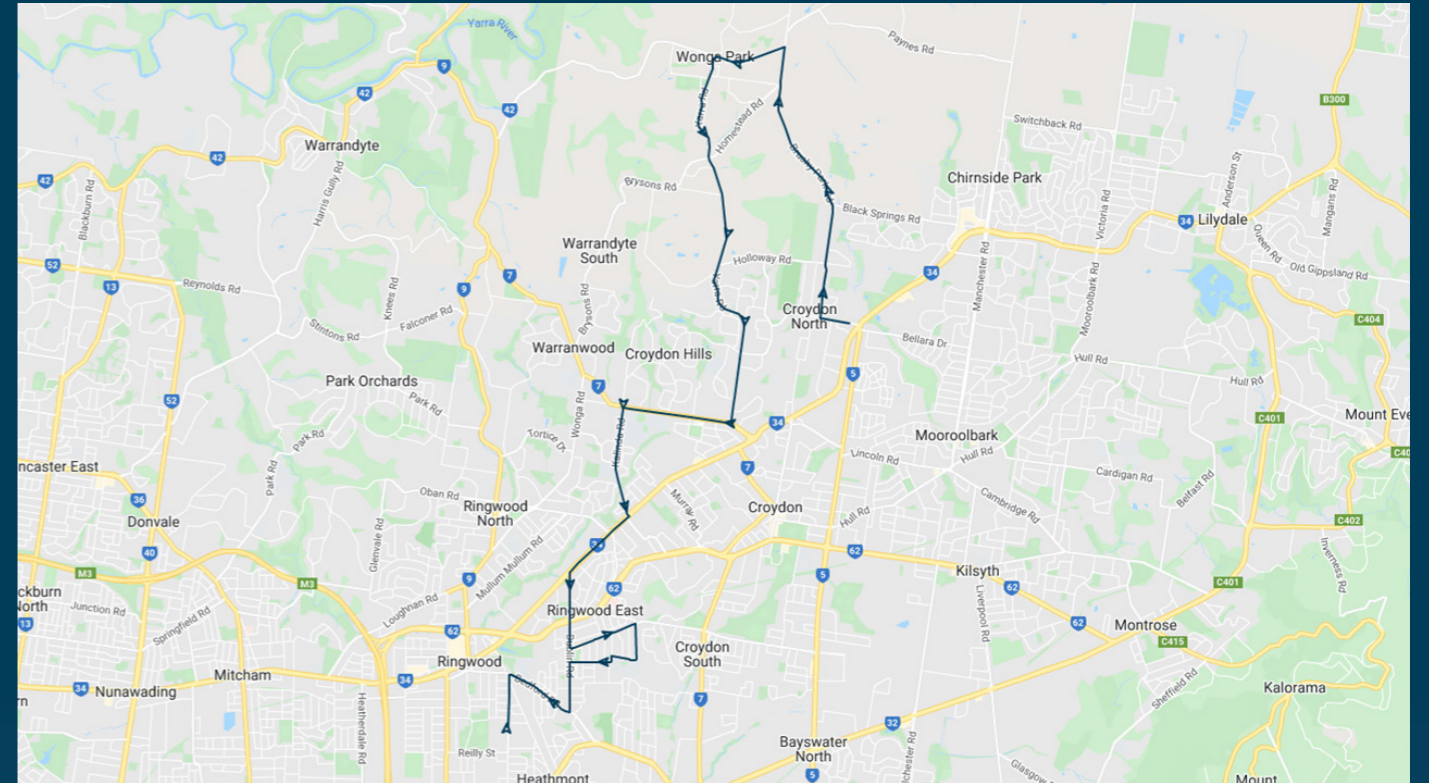

Times listed are estimated times only, it is advised to arrive at your stop earlier than the listed time to avoid missing your bus.

You can also download the Ventura Tracker app to view real time bus locations of all services

Yarra Valley Grammar School

Route: 2558 | Morning