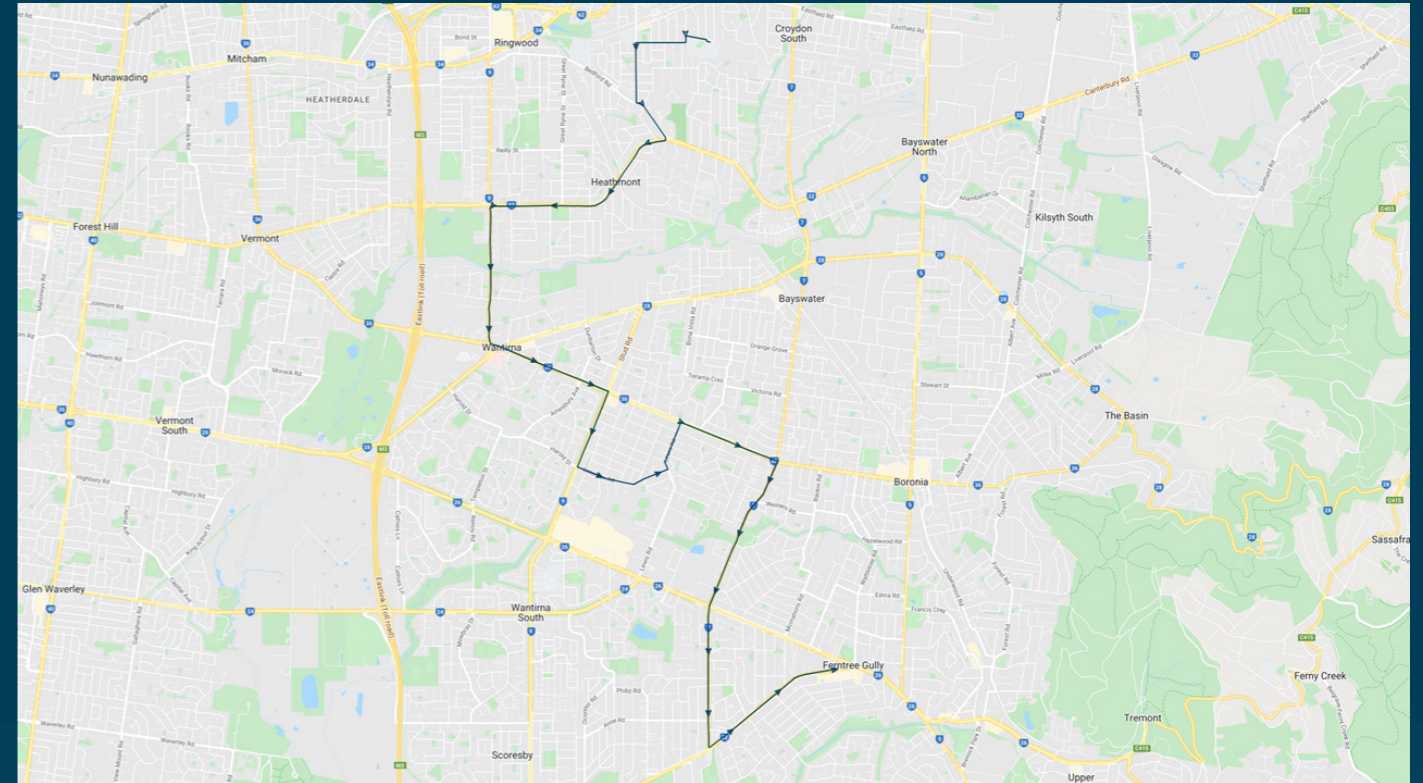

Yarra Valley Grammar School

Route: 2624 | Afternoon

Stop ID	Stop Name	Time	Stop ID	Stop Name	Time
8446	Tintern Girls Grammar	16:20	12789	Dairy Lane	16:47
12057	Aringa Court	16:23	14416	Cambden Park Parade	16:47
12058	Allens Road	16:24	14415	Aitken Court	16:48
15232	Muir Ct	16:28	14414	Mountain Gate Shopping Centre	16:50
15231	Clarke Dr	16:28			
15230	Selkirk Avenue	16:30			
15229	Garrison Gr	16:30			
15228	Ainsdale Avenue	16:31			
15226	Thaxted Parade	16:32			
15225	Roxburgh Road	16:33			
15224	Boronia Road	16:33			
15223	Moonah Road	16:34			
15222	Studfield SC	16:34			
15777	Stud Road	16:35			
15776	Gateshead Drive	16:35			
15775	Suffolk Street	16:36			
15774	Bindi Street	16:36			
15773	Neville Street	16:36			
15772	Lewis Road	16:37			
15771	Matlock Road	16:37			
15770	Kanooka Road	16:38			
15763	St Andrews Road	16:38			
15762	Dinsdale Road	16:39			
15505	Edinburgh Road	16:39			
12547	Burwood Highway	16:44			
13963	Hugh Street	16:44			
14042	Cambden Park Parade	16:45			
14043	Beckenham Drive	16:45			
14044	Sandgate Boulevard	16:45			
14045	Anne Road	16:46			
14046	Ferntree Gully Road	16:46			

Times listed are estimated times only, it is advised to arrive at your stop earlier than the listed time to avoid missing your bus.

You can also download the Ventura Tracker app to view real time bus locations of all services

Yarra Valley Grammar School

Route: 2624 | Afternoon