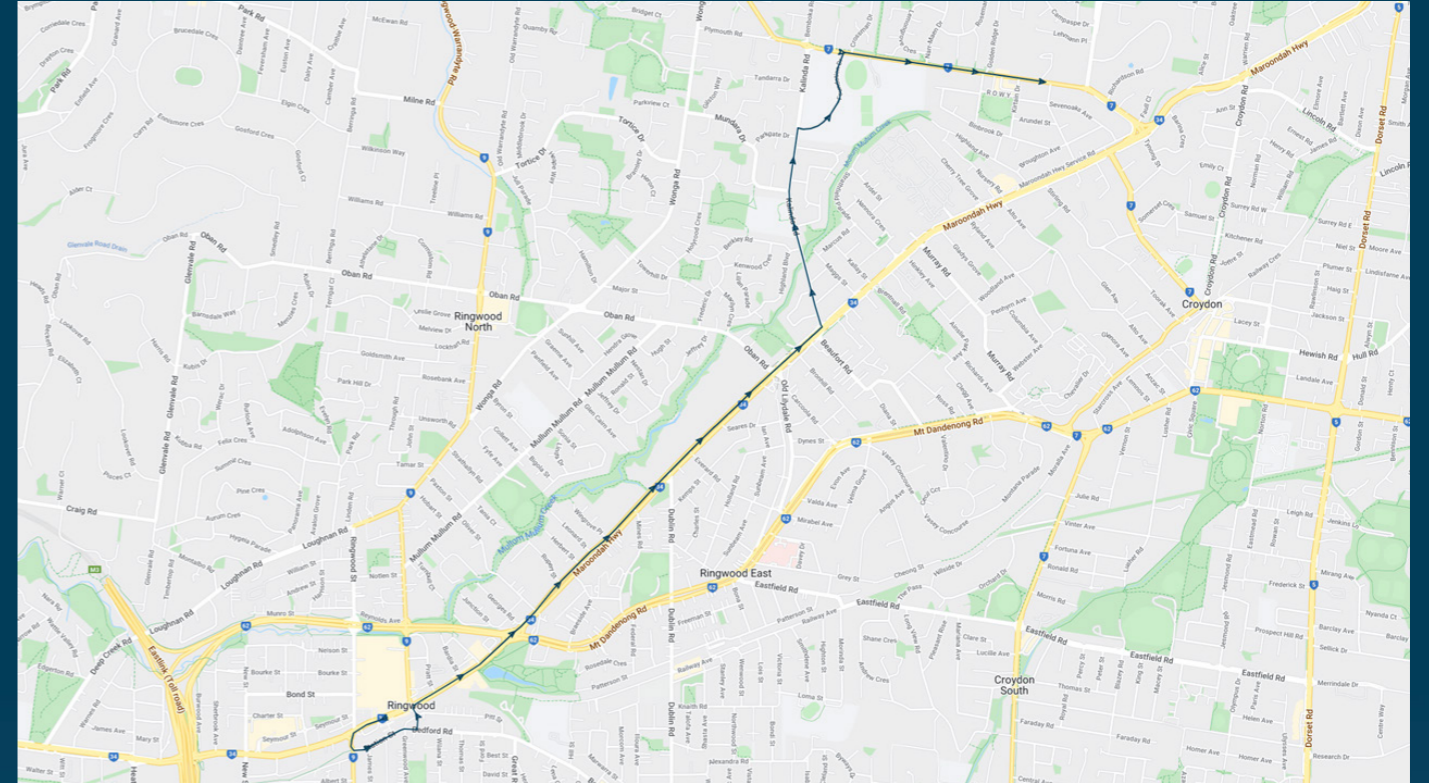

Yarra Valley Grammar School

Route: 2553 | Morning

| Stop ID | Stop Name | Time | Stop ID | Stop Name | Time |
|---------|-------------------------------|-------|---------|-----------|------|
| 21318 | Ringwood Station | 08:15 | | | |
| 10168 | Larissa Ave/Maroondah Hwy | 08:17 | | | |
| 10170 | Rupert St/Maroondah Hwy | 08:18 | | | |
| 10171 | Leonard St/Maroondah Hwy | 08:18 | | | |
| 10172 | Mines Rd/Maroondah Hwy | 08:19 | | | |
| 10173 | Dublin Rd/Maroondah Hwy | 08:20 | | | |
| 10174 | Everard Rd/Maroondah Hwy | 08:20 | | | |
| 10175 | 463 Maroondah Hwy | 08:20 | | | |
| 10176 | Oban Rd/Maroondah Hwy | 08:21 | | | |
| 8492 | Burnt Bridge SC/Maroondah Hwy | 08:22 | | | |
| 8493 | Grayling Cres/Kalinda Rd | 08:22 | | | |
| 8494 | 23 Kalinda Rd | 08:22 | | | |
| 8495 | Highland Bvd/Kalinda Rd | 08:23 | | | |
| 44593 | Yarra Valley Grammar School | 08:25 | | | |
| 44495 | Luther College | 08:30 | | | |

Yarra Valley Grammar School

Route: 2553 | Morning

TURN DIRECTIONS

Depart Ringwood Station via Maroondah Highway, Left Wantirna Road, left Station street, left Warrandyte Road, Right Maroondah Highway, Left Kalinda Road, right Foundation Road, right Plymouth Road

To view our list of live tracked services, visit www.venturabus.com.au

Times listed are estimated times only, it is advised to arrive at your stop earlier than the listed time to avoid missing your bus.