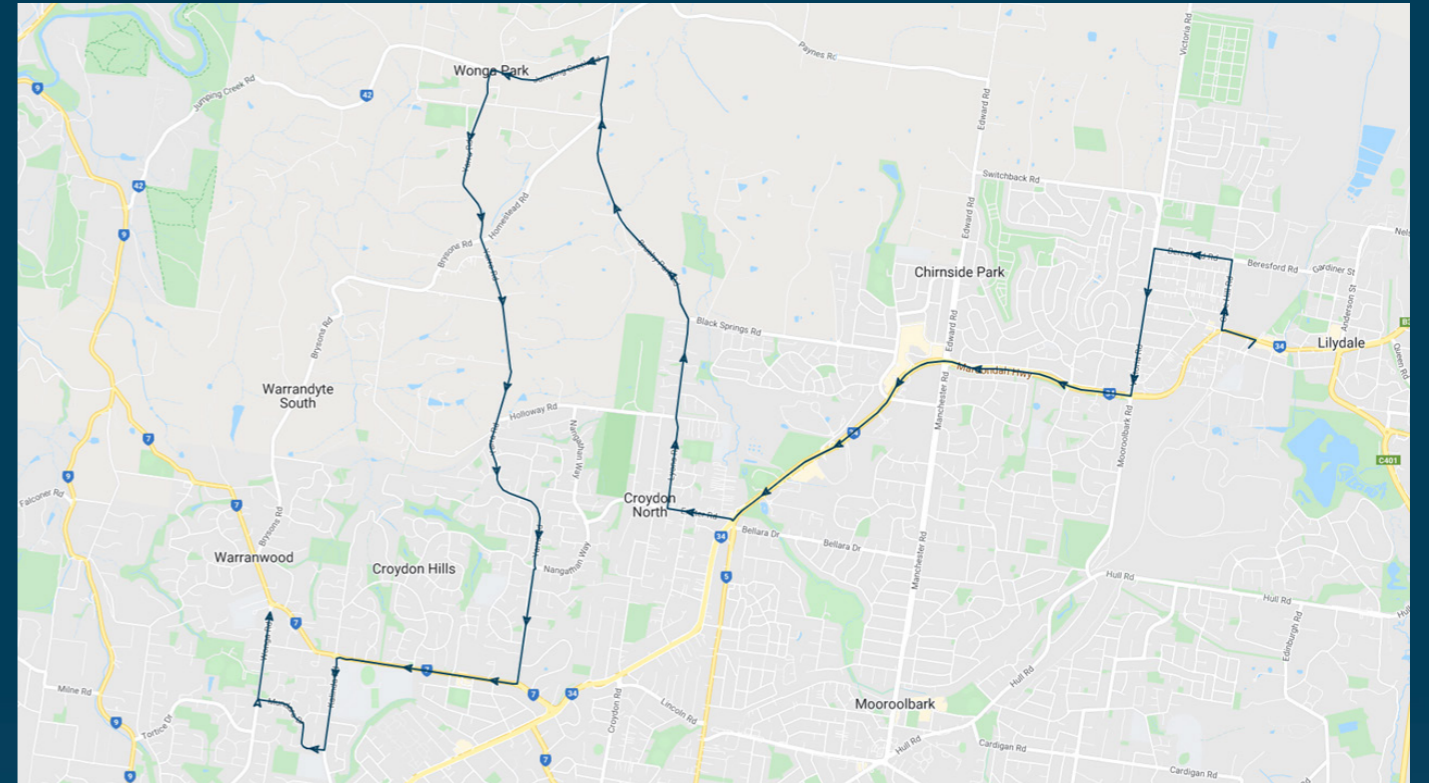

Times listed are estimated times only, it is advised to arrive at your stop earlier than the listed time to avoid missing your bus.

You can also download the Ventura Tracker app to view real time bus locations of all services

Yarra Valley Grammar School

Route: 2595 | Morning