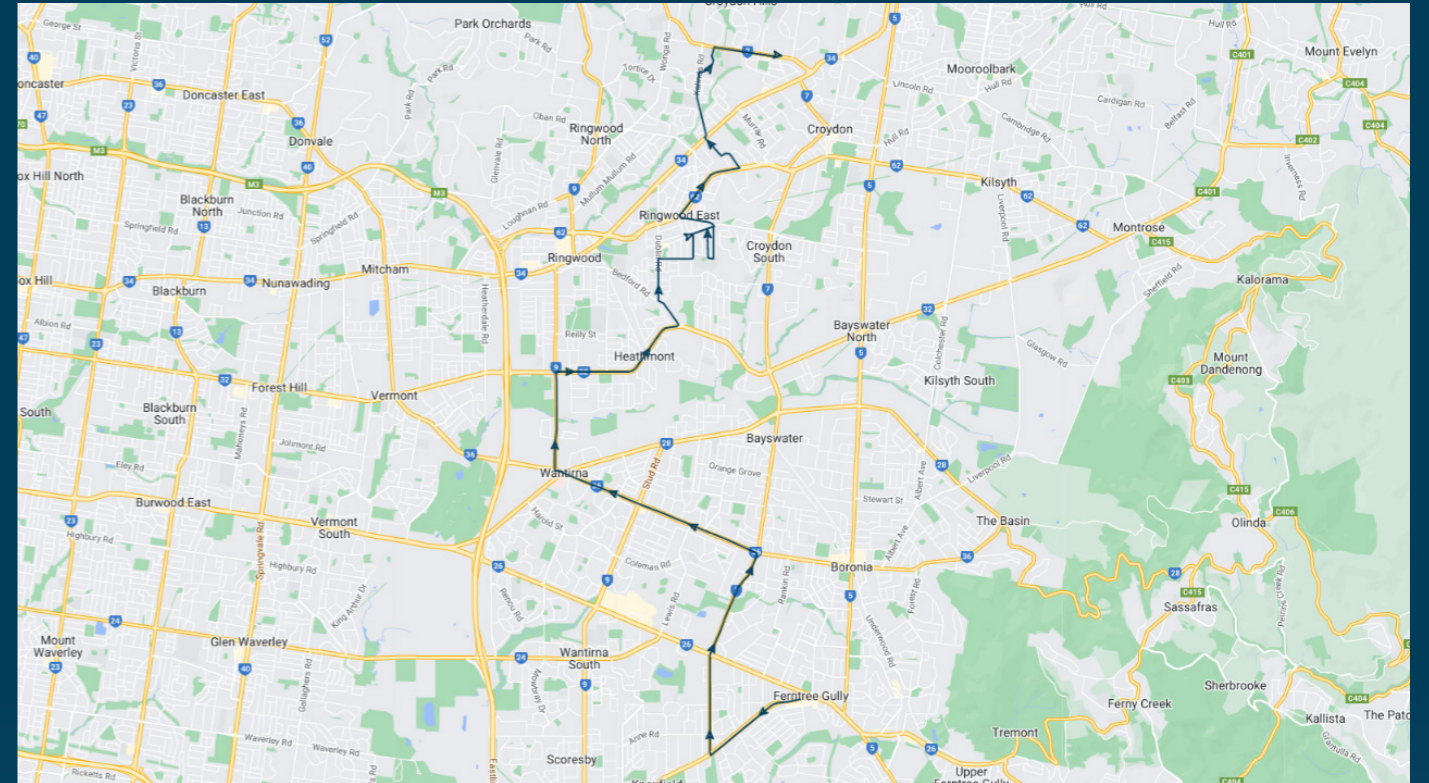

Times listed are estimated times only, it is advised to arrive at your stop earlier than the listed time to avoid missing your bus.

You can also download the Ventura Tracker app to view real time bus locations of all services

Yarra Valley Grammar School

Route: 2571 | Morning