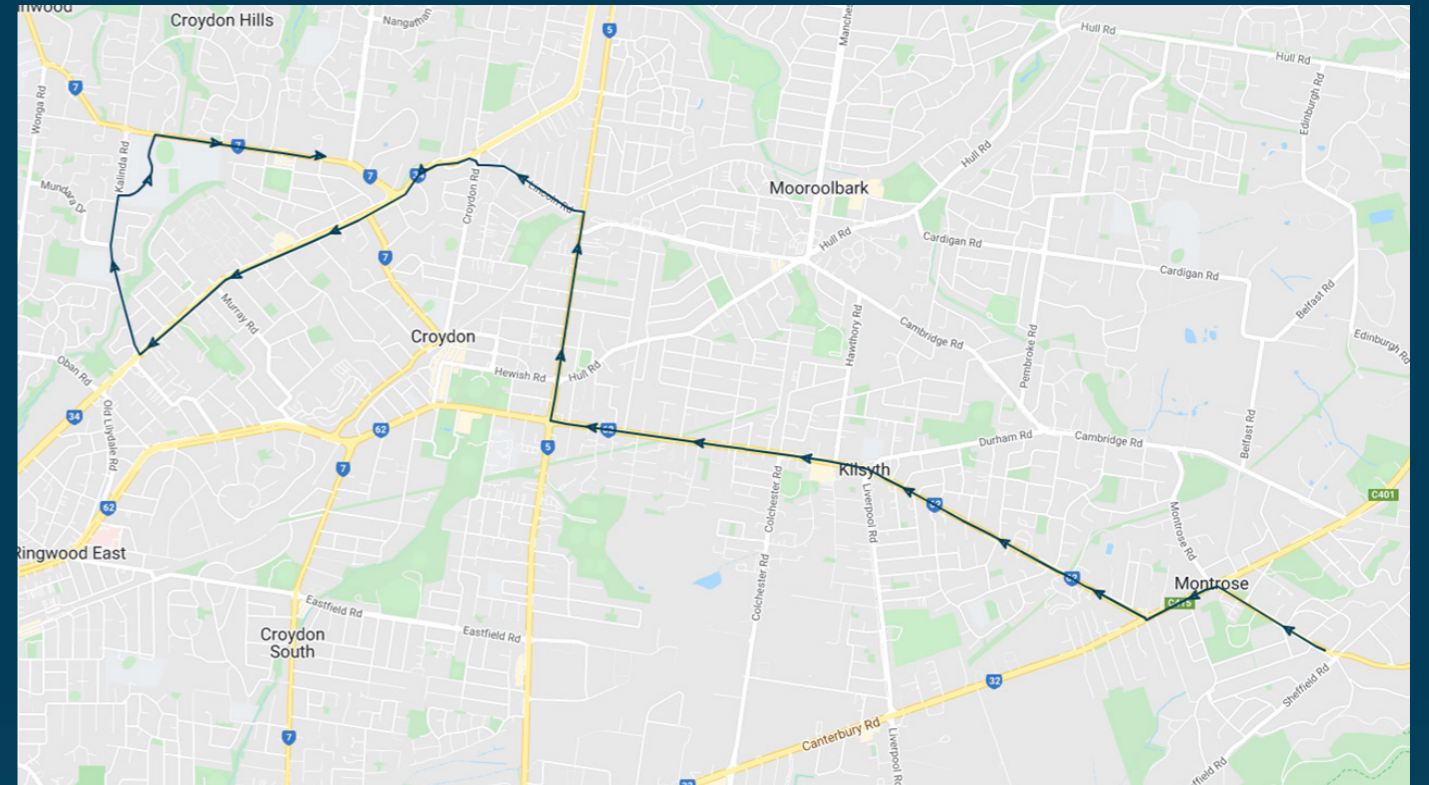

Yarra Valley Grammar School

Route: 3422 | Morning

Stop ID	Stop Name	Time	Stop ID	Stop Name	Time
8934	Old Coach Road	07:50	8495	Highland Boulevard	08:13
8935	Tullamore Aged Persons Home	07:50	44593	Yarra Valley Co-Ed Grammar School	08:15
8936	Montrose Town Centre	07:51	8770	Plymouth Road	08:17
8937	Montrose Road	07:51	8628	Narr-Maen Drive	08:18
8938	Montrose CFA	07:52	8629	McAdam Square	08:19
8939	Canterbury Road	07:52	44495	Luther College	08:20
8940	Bretby Way	07:53			
8941	Alpine Way	07:54			
8942	Mount Dandenong Road	07:54			
8943	Geoffrey Drive	07:55			
8944	St Richards Primary School	07:55			
8945	CherylInne Crescent	07:56			
8946	Glendale Court	07:56			
8947	Durham Road	07:57			
11086	Liverpool Road	07:57			
8948	Russo Place	07:57			
8949	Kilsyth Memorial Hall	07:58			
8950	Shelley Avenue	07:59			
8951	The Oaks	07:59			
8952	Ruskin Avenue	08:00			
8953	Gordon Street	08:01			
13453	Jackson Street	08:02			
13396	Moore Avenue	08:03			
13451	Newhaven La	08:04			
8639	Kent Avenue	08:08			
10114	Stirling Road	08:09			
10113	Ryland Avenue	08:10			
8786	Hinkley Avenue	08:10			
8785	Wilhelmina Court	08:11			
8493	Grayling Crescent	08:12			
8494	Kalinda Road	08:12			

Times listed are estimated times only, it is advised to arrive at your stop earlier than the listed time to avoid missing your bus.

You can also download the Ventura Tracker app to view real time bus locations of all services

Yarra Valley Grammar School

Route: 3422 | Morning