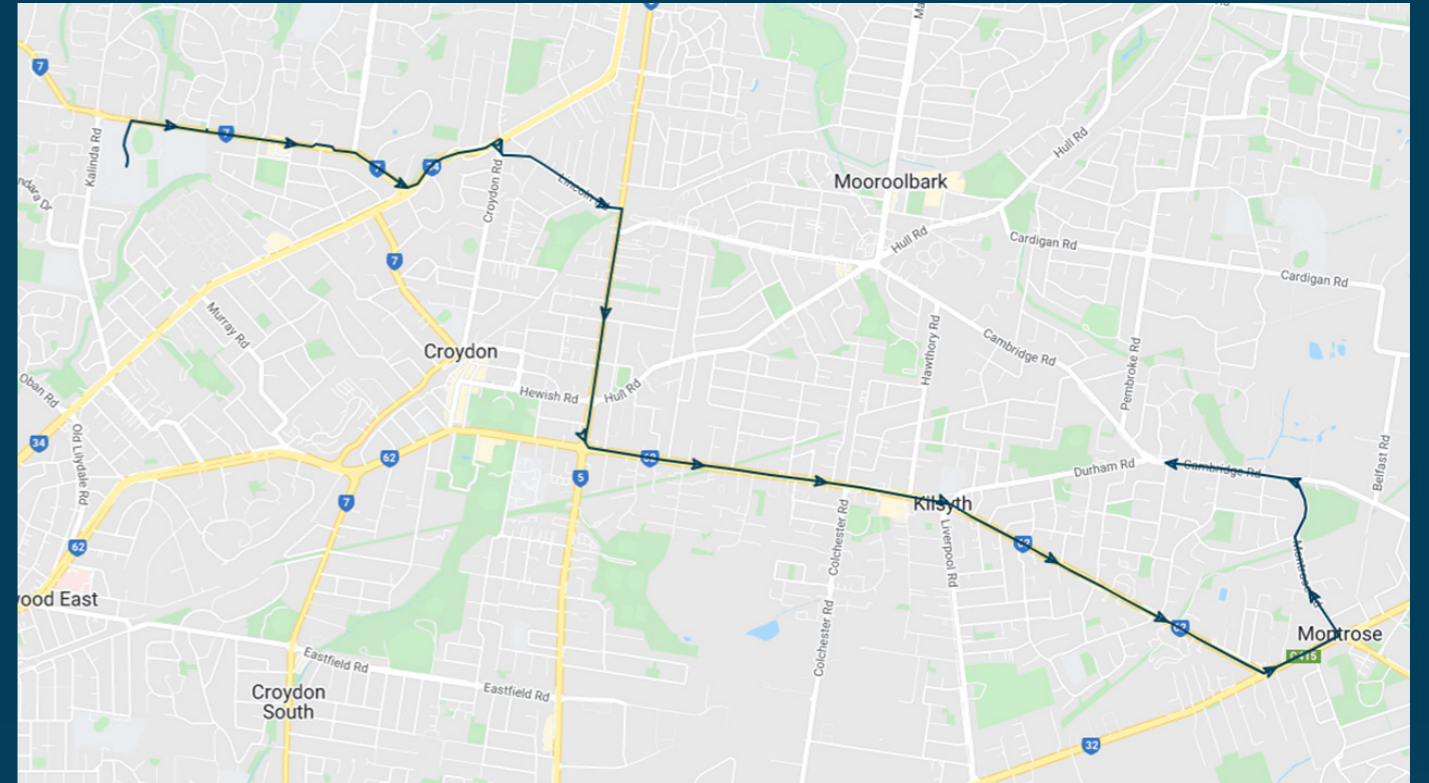

Yarra Valley Grammar School

Route: 3423 | Afternoon

Stop ID	Stop Name	Time	Stop ID	Stop Name	Time
44593	Yarra Valley Co-Ed Grammar School	15:50	11081	Regina Street	16:20
8770	Plymouth Road	15:52			
8628	Narr-Maen Drive	15:53			
8629	McAdam Square	15:54			
44495	Luther College	15:55			
10161	Yarra Road	15:55			
10162	Plymouth Road	15:55			
10163	Azalea Court	15:55			
13395	Newhaven La	15:59			
13452	Neil Street	16:00			
13397	Haig Street	16:00			
9844	Donald Street	16:01			
9843	Ruskin Avenue	16:02			
9842	Jarvis Avenue	16:03			
9841	Churchill Way	16:03			
9840	Glen Dhu Road	16:04			
9839	Hawthory Road	16:05			
9838	Kilsyth Primary School	16:05			
9837	Charles Street	16:06			
9836	Eothen Lane	16:06			
9835	St Richards Church	16:06			
9833	Denman Street	16:07			
9834	Balmoral Street	16:07			
9832	Mount Dandenong Road	16:08			
9831	Alpine Way	16:08			
9830	Bretby Way	16:09			
9829	Magnolia Grove	16:09			
22059	Montrose CFA	16:10			
9827	Montrose Road	16:13			
10295	Acacia Avenue	16:16			
10296	Alpine Way	16:19			

Times listed are estimated times only, it is advised to arrive at your stop earlier than the listed time to avoid missing your bus.

You can also download the Ventura Tracker app to view real time bus locations of all services

Yarra Valley Grammar School

Route: 3423 | Afternoon